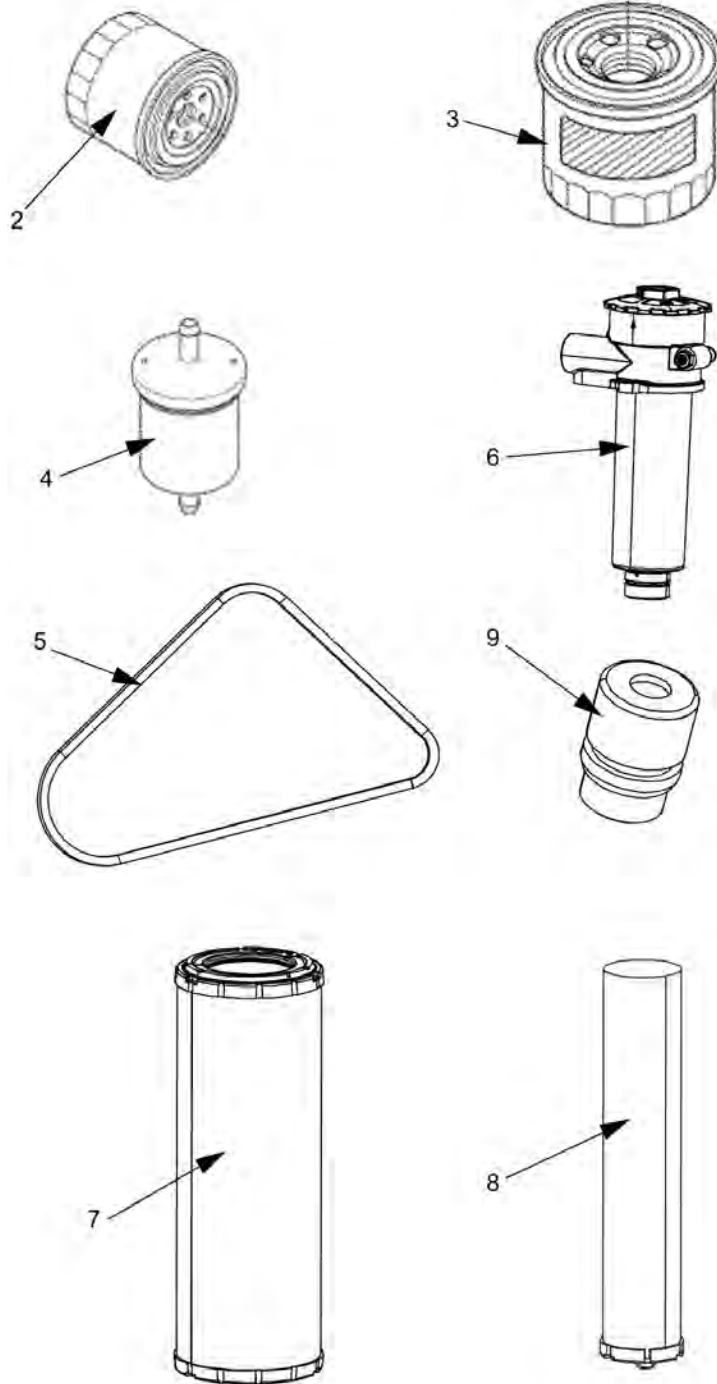

Item	Part No.	Name	Qty	L	SN INFO
0	4812159563	Service kit 50h Plus			
2	4812156259	Engine oil filter element	1		
3	4812156263	Fuel filter element	1		
4	4812156264	Pre-fuel filter element	1		
6	4812113328	Hydraulic oil filter element	1		
10	5580020624	Engine oil 100 / 5 ltr.	2		
11	4812030096	Dynapac Roller Grease	1		

Service kits 4812156288 Service kit 250 / 750 h