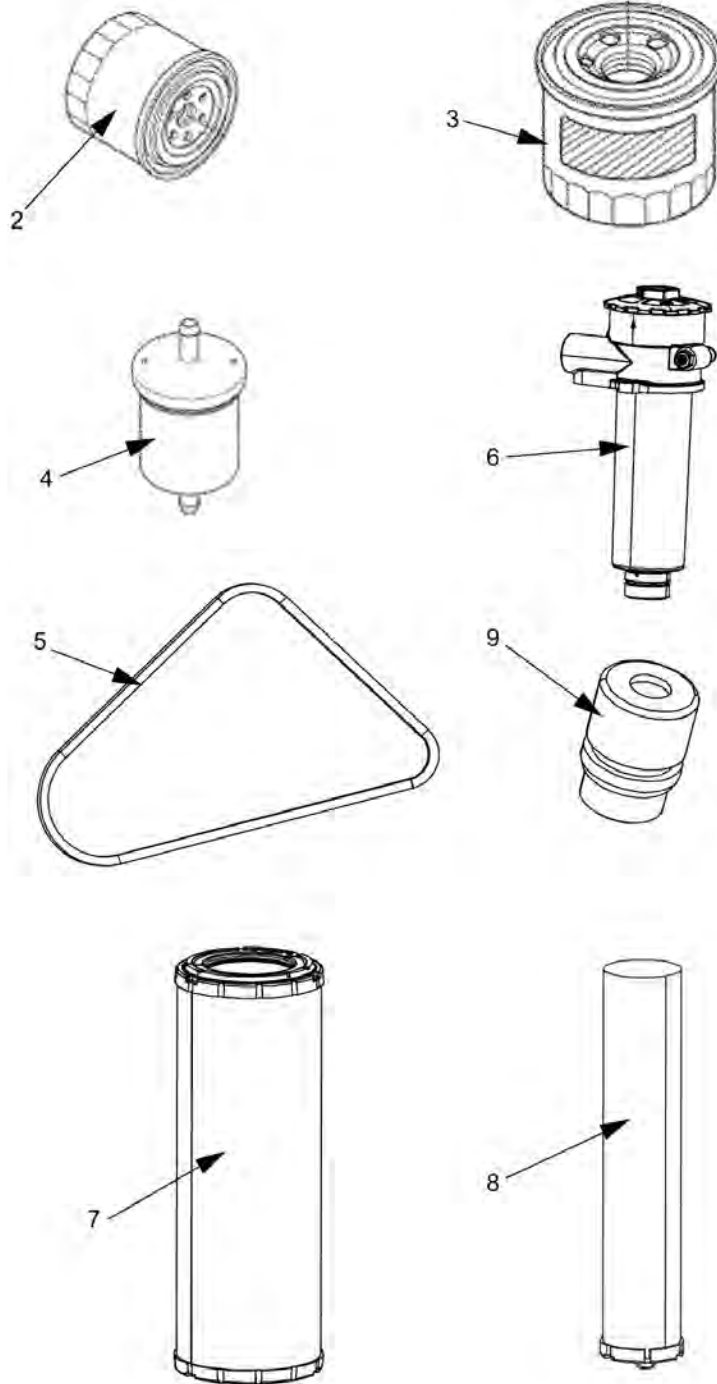

Item	Part No.	Name	Qty	L	SN INFO
0	4812159564	Service kit 250/750h Plus			
2	4812156259	Engine oil filter element	1		
10	5580020624	Engine oil 100 / 5 ltr.	2		

Service kits 4812156266 Service kit 500h