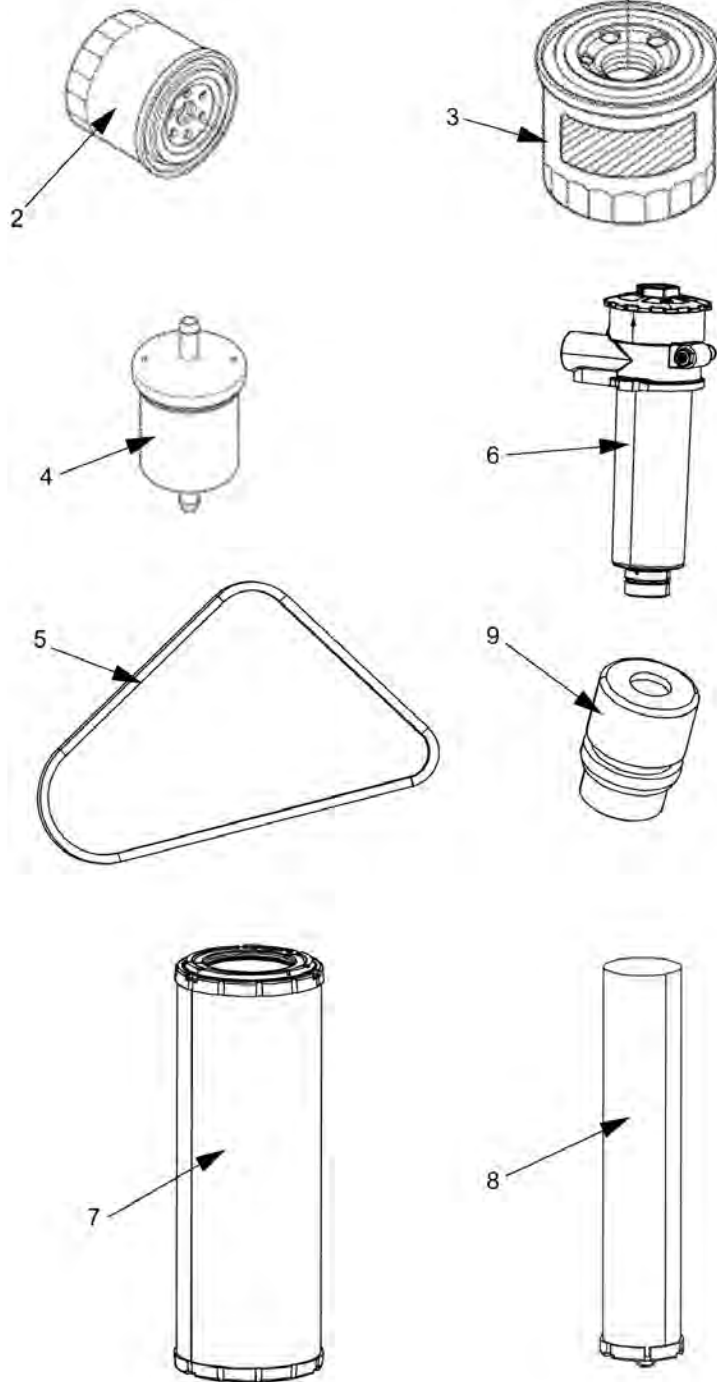

Item	Part No.	Name	Qty	L	SN INFO
0	4812156288	Service kit 250 / 750 h	1		
2	4812156259	Engine oil filter element	1		

Service kits 4812159564 Service kit 250/750h Plus