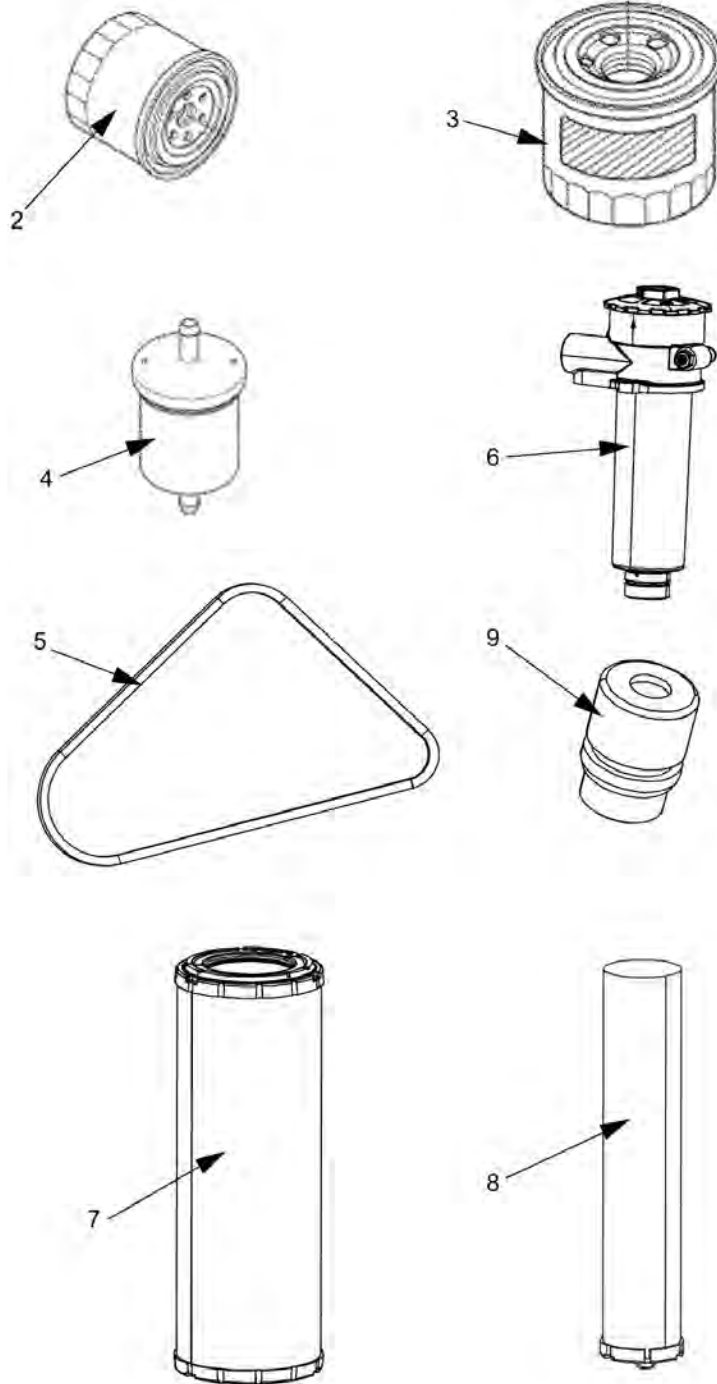

Item	Part No.	Name	Qty	L	SN INFO
0	-	Service kits	1		
0	-	Repair kits	1		
10	-	Frame	1		
20	-	Drum	2		
30	-	Engine room	1		
50	-	Hydraulic system	1		
60	-	Electric equipment	1		
70	-	Drivers platform	1		
80	-	Decals	1		
91	-	Optional equipment	1		

Service kits 4812156265 Service kit 50h