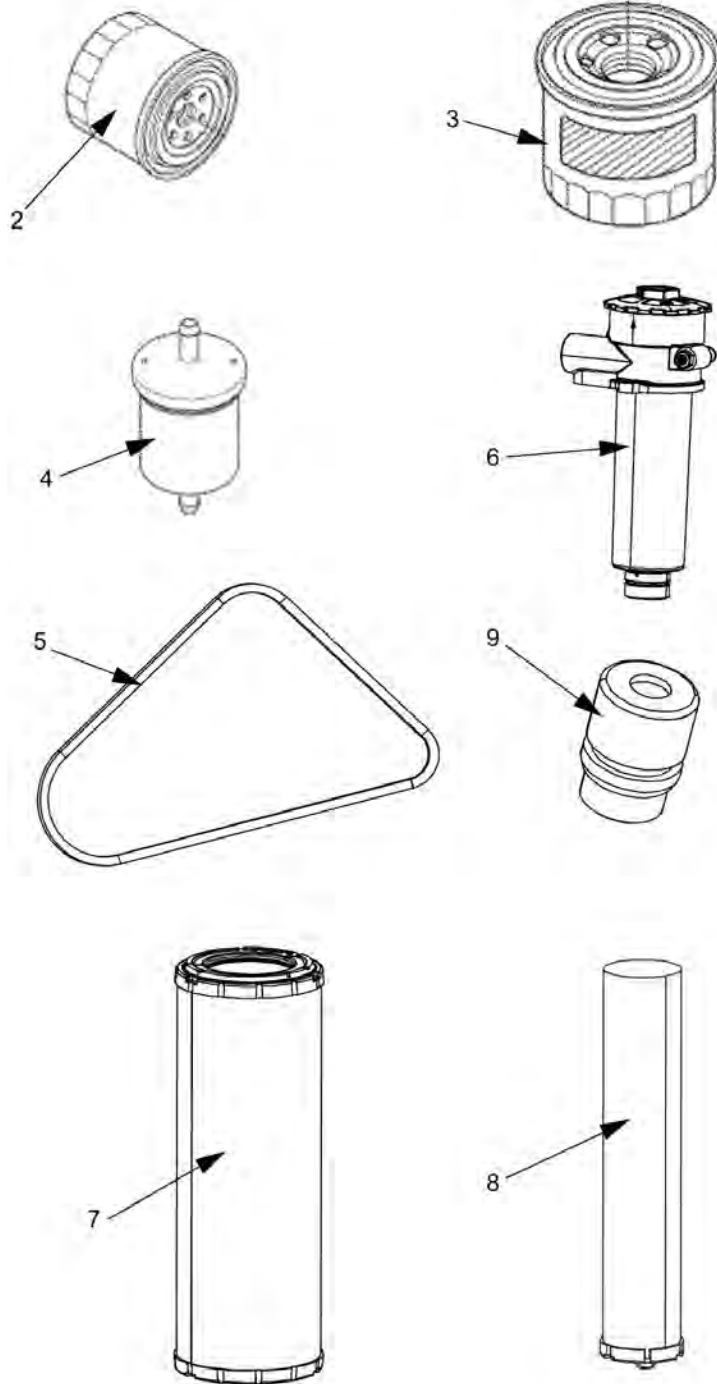

Item	Part No.	Name	Qty	L	SN INFO
0	4812156265	Service kit 50h	1		
2	4812156259	Engine oil filter element	1		
3	4812156263	Fuel filter element	1		
4	4812156264	Pre-fuel filter element	1		
6	4812113328	Hydraulic oil filter element	1		

Service kits 4812159563 Service kit 50h Plus