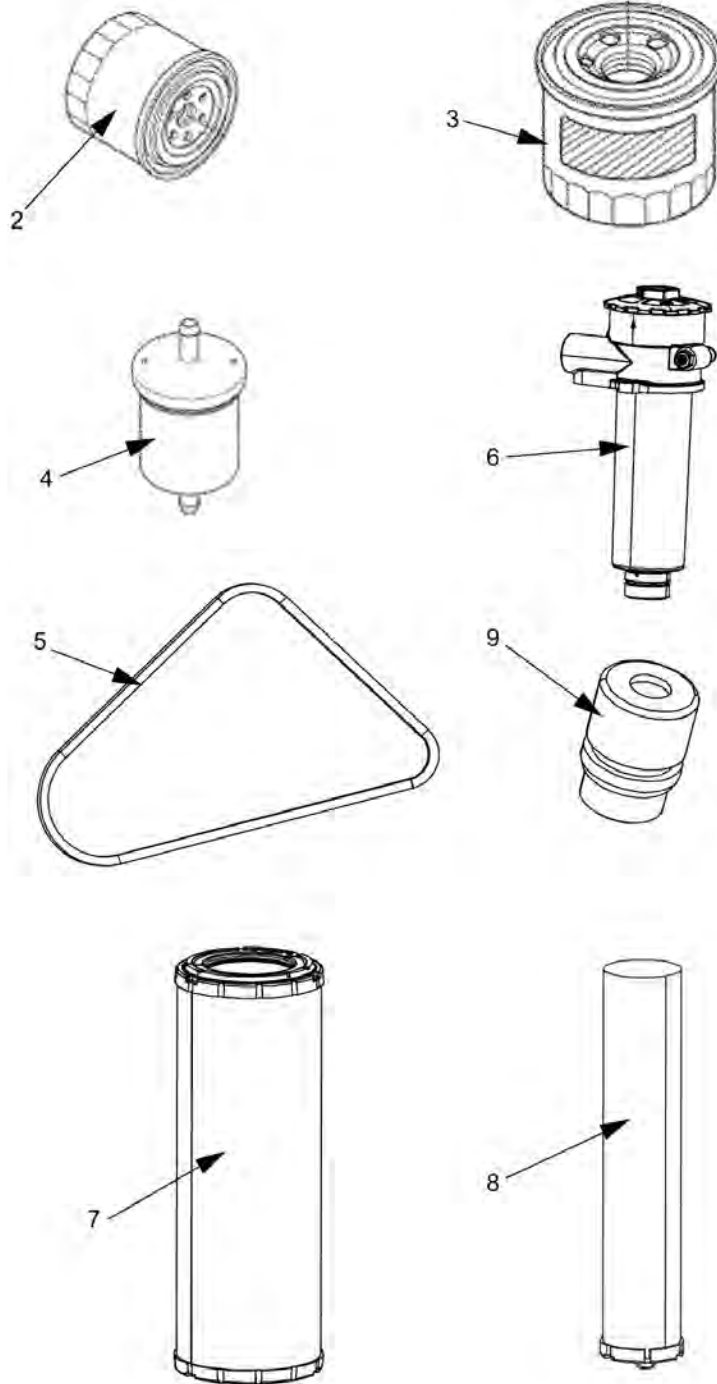

Service kits 4812156265 Service kit 50h

Item	Part No.	Name	Qty	L	SN INFO
0	4812156265	Service kit 50h	1		
2	4812156259	Engine oil filter element	1		
3	4812156263	Fuel filter element	1		
4	4812156264	Pre-fuel filter element	1		
6	4812113328	Hydraulic oil filter element	1