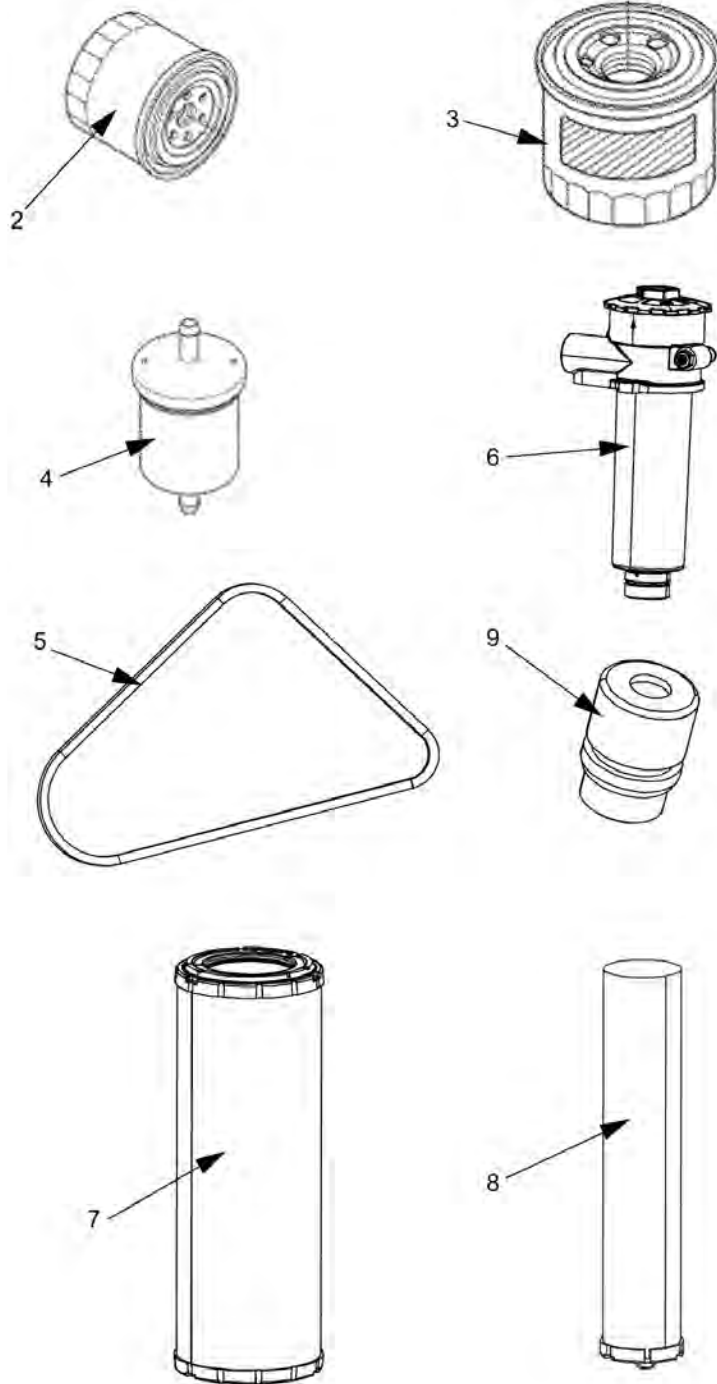

Service kits 4812159564 Service kit 250/750h Plus

Item	Part No.	Name	Qty	L	SN INFO
0	4812159564	Service kit 250/750h Plus			
2	4812156259	Engine oil filter element	1		
10	5580020624	Engine oil 100 / 5 ltr.	2