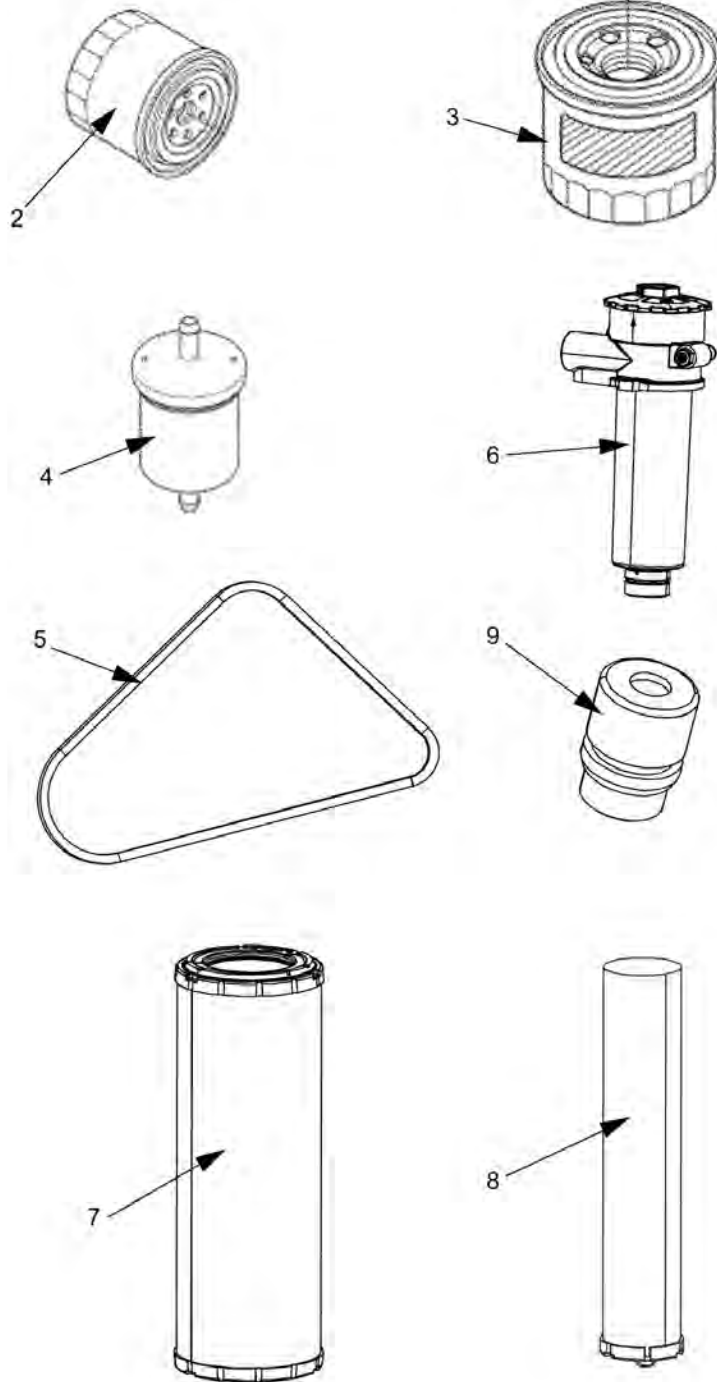

Service kits 4812156266 Service kit 500h

Item	Part No.	Name	Qty	L	SN INFO
0	4812156266	Service kit 500h	1		
2	4812156259	Engine oil filter element	1		
3	4812156263	Fuel filter element	1		
4	4812156264	Pre-fuel filter element	1		
5	4812156260	V-belt	1