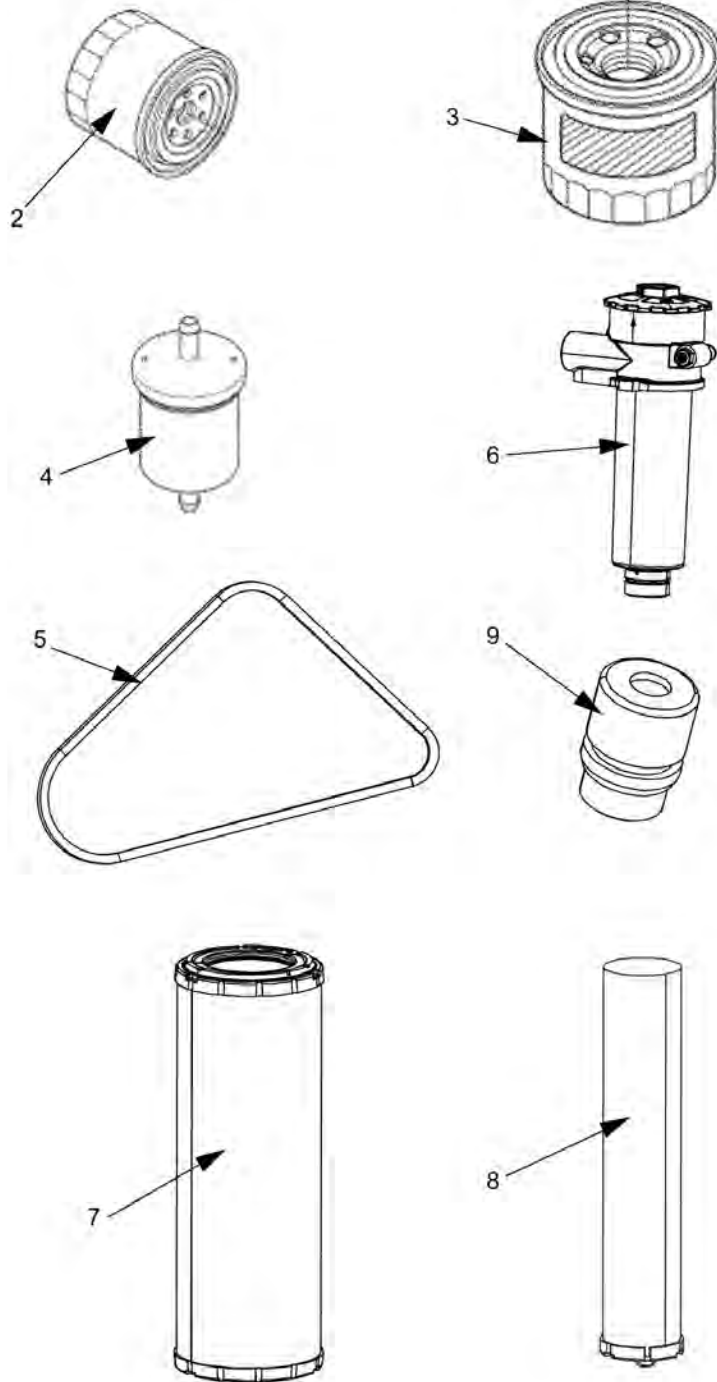

Service kits 4812156288 Service kit 250 / 750 h

Item	Part No.	Name	Qty	L	SN INFO
0	4812156288	Service kit 250 / 750 h	1		
2	4812156259	Engine oil filter element	1