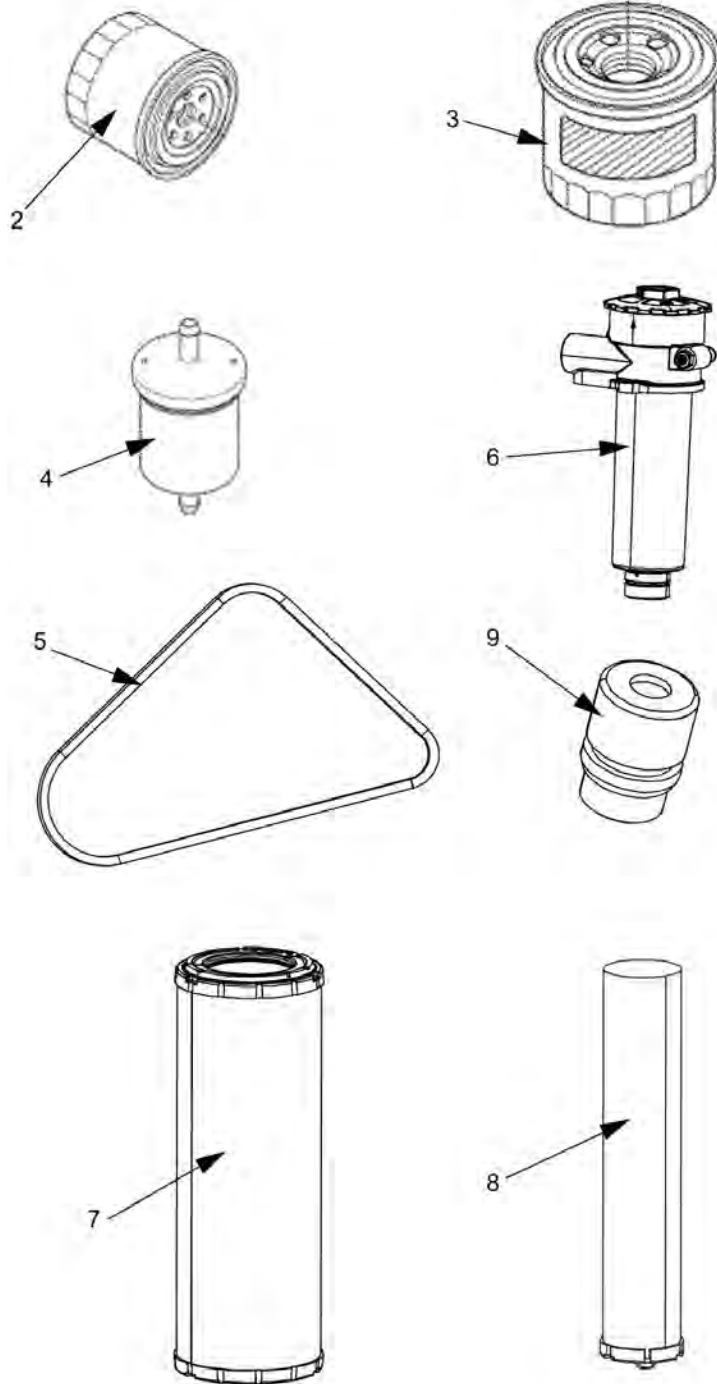

Service kits 4812159563 Service kit 50h Plus

Item	Part No.	Name	Qty	L	SN INFO
0	4812159563	Service kit 50h Plus			
2	4812156259	Engine oil filter element	1		
3	4812156263	Fuel filter element	1		
4	4812156264	Pre-fuel filter element	1		
6	4812113328	Hydraulic oil filter element	1		
10	5580020624	Engine oil 100 / 5 ltr.	2		
11	4812030096	Dynapac Roller Grease	1