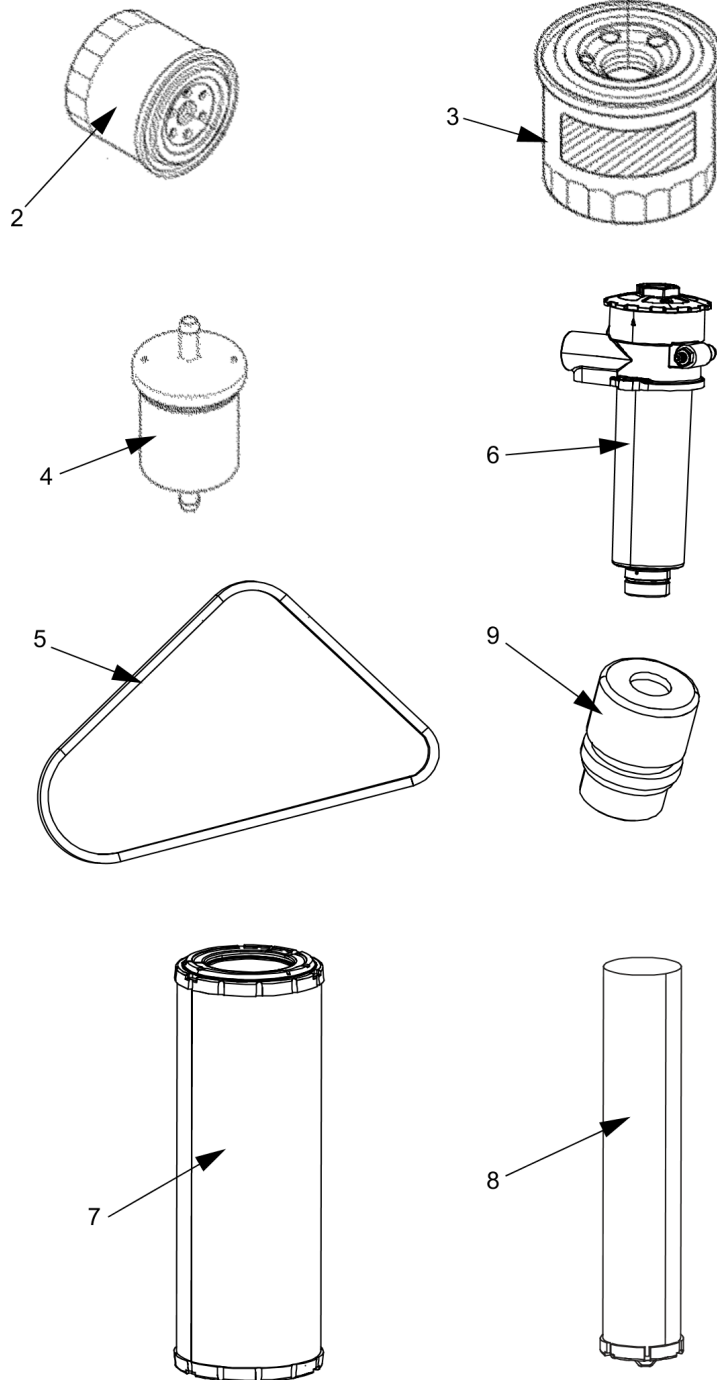

Service kits 4812159563 Service kit 50h Plus