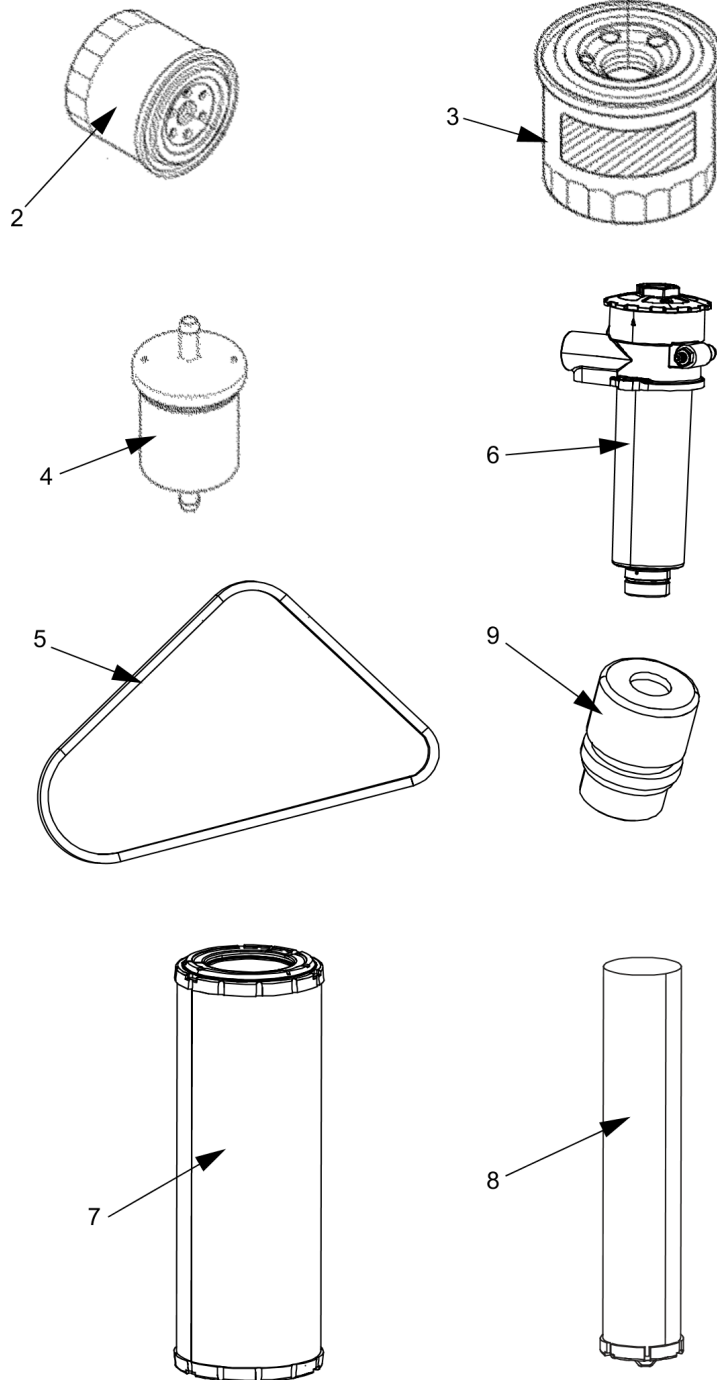

Service kits 4812159564 Service kit 250/750h Plus