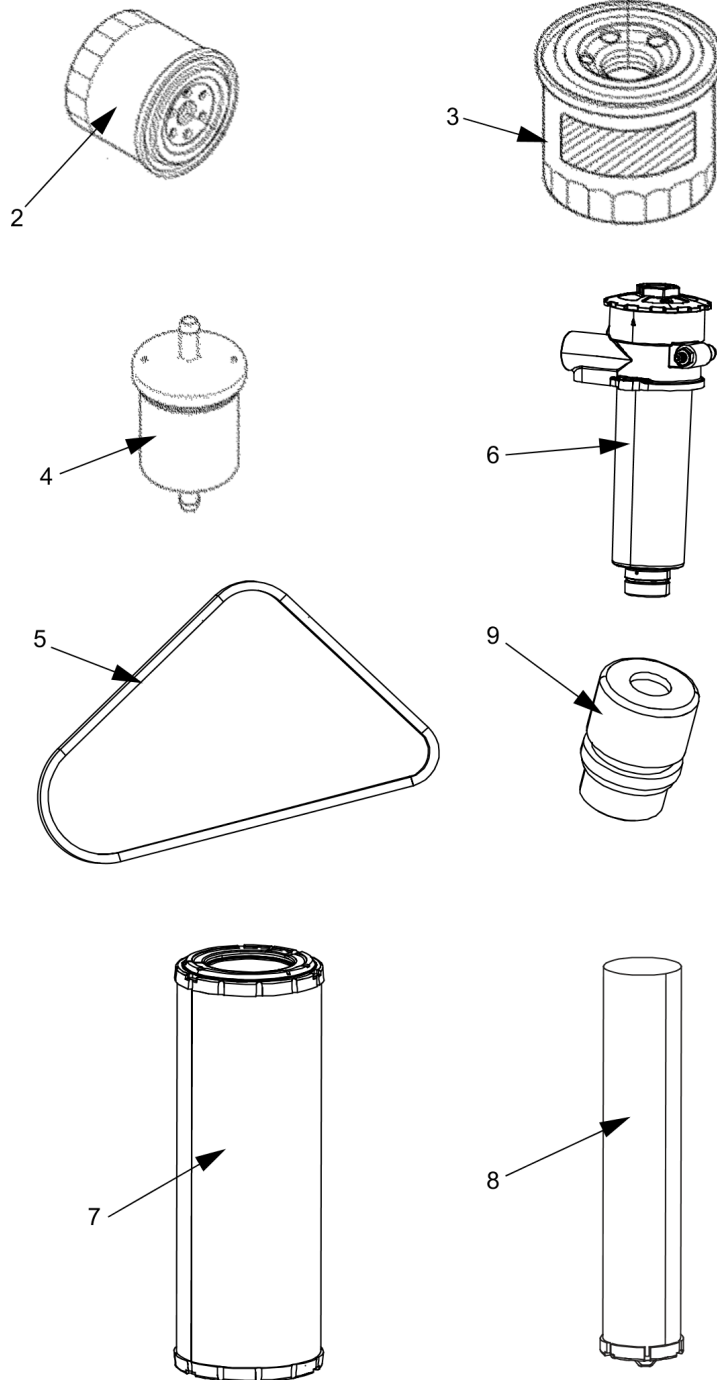

Service kits 4812159565 Service kit 500h Plus