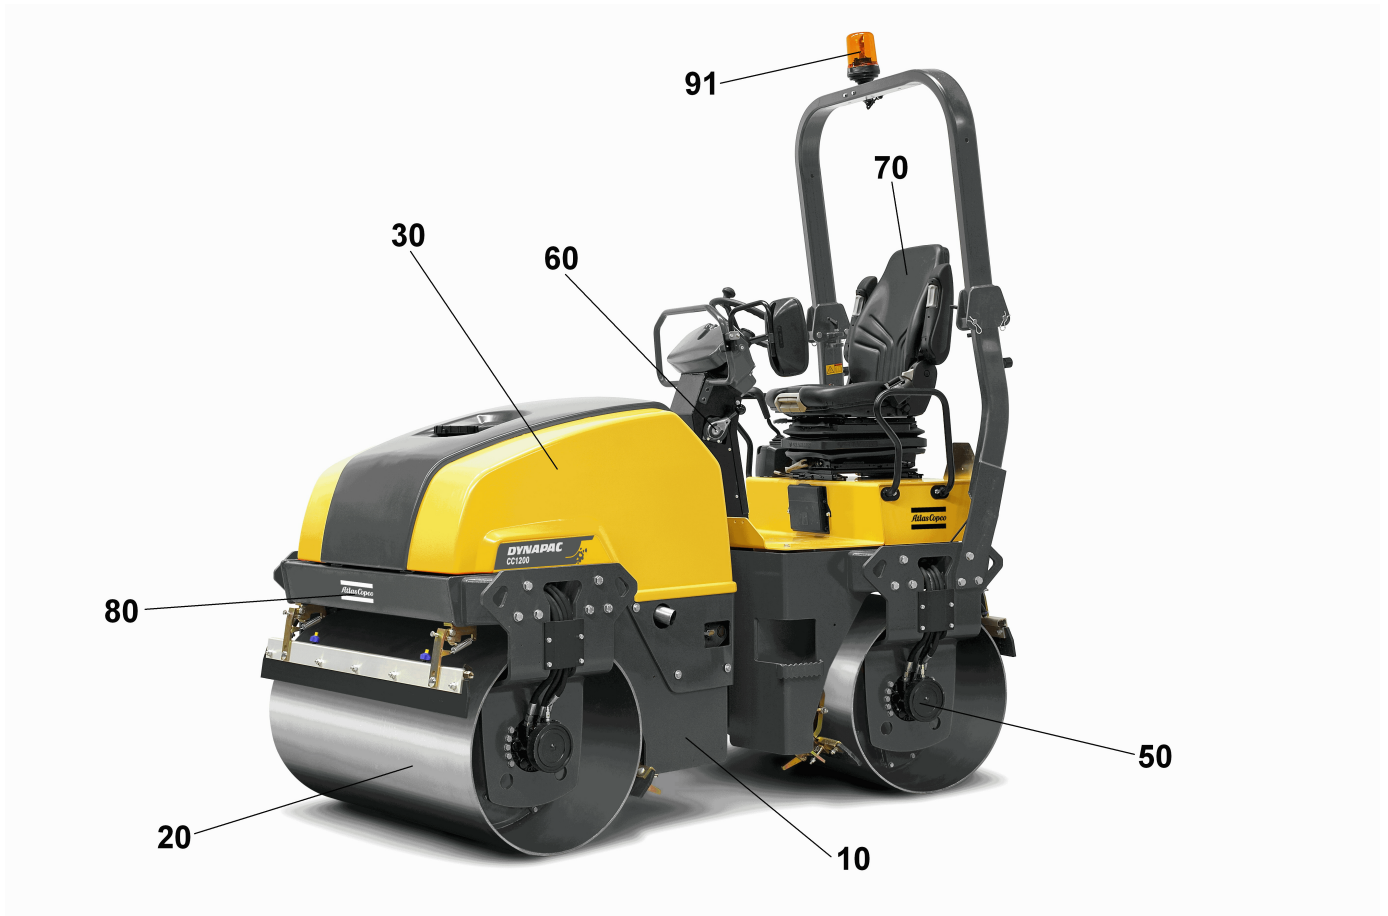

Rotating beacon for ROPS (option)	150
Back-up alarm	152
Drivers platform	
Drivers platform	154
Platform module	
Platform module To 0A013742 incl. 0A013744 - 0A013745, 0A013747 - 0A013749, 0A013751, 0A013753 - 0A013760	
Platform module	156
Platform mount	158
Platform module From 0A013743 excl. 0A013744 - 0A013745, 0A013747 - 0A013749, 0A013751, 0A013753 - 0A013760	
Platform module	160
Platform	162
Instrument panel module	164
Steering wheel	166
Control module	168
Standard ECU module	170
Forward-Reverse control module	
Forward-Reverse control module To 0A013742 incl. 0A013744 - 0A013745, 0A013747 - 0A013749, 0A013751,	
0A013753 - 0A013761	
Forward-Reverse control module	172
4812113676 Forward and reverse control handle	174
Cover plate, Dual F&R-control left side	178
Forward-Reverse control module From 0A013743 excl. 0A013744 - 0A013745, 0A013747 - 0A013749, 0A013751,	
0A013753 - 0A013761 To 0A015617	
Forward-reverse control, Right side, single	180
4812121384 Forward & Reverse control	182
Cover plate, Dual F&R-control, left side	186
Forward-Reverse control module From 0A015618	
Forward-Reverse control module	188
4812121384 Forward & Reverse control	See page 182
Cover plate, Dual F&R-control, left side	See page 186
Throttle control	
Throttle control, cpl	190
Throttle control cpl - Dual frequency To 0A014939	
Throttle control cpl, Dual frequency	192
Throttle control cpl - Dual frequency From 0A014940	
Throttle control cpl, Dual frequency (option)	194
Arm rests, seat belt, laterally adjusting	198
Driver's seat, without armrests	200
Seat belt module 3"	202
Rops (option)	204
ROPS, foldable	206
Seat belt module 2"	208
Decals	
Decals	210
Appendix B:Parts Index	212

CC1200 CC S/N 10000364x0A013743 - CC1200 CC S/N 10000364x0A013743 -

Refer to Parts Online for the most up to date information. The printed information might be outdated.

Thu Feb 26 04:44:07 MST 2015