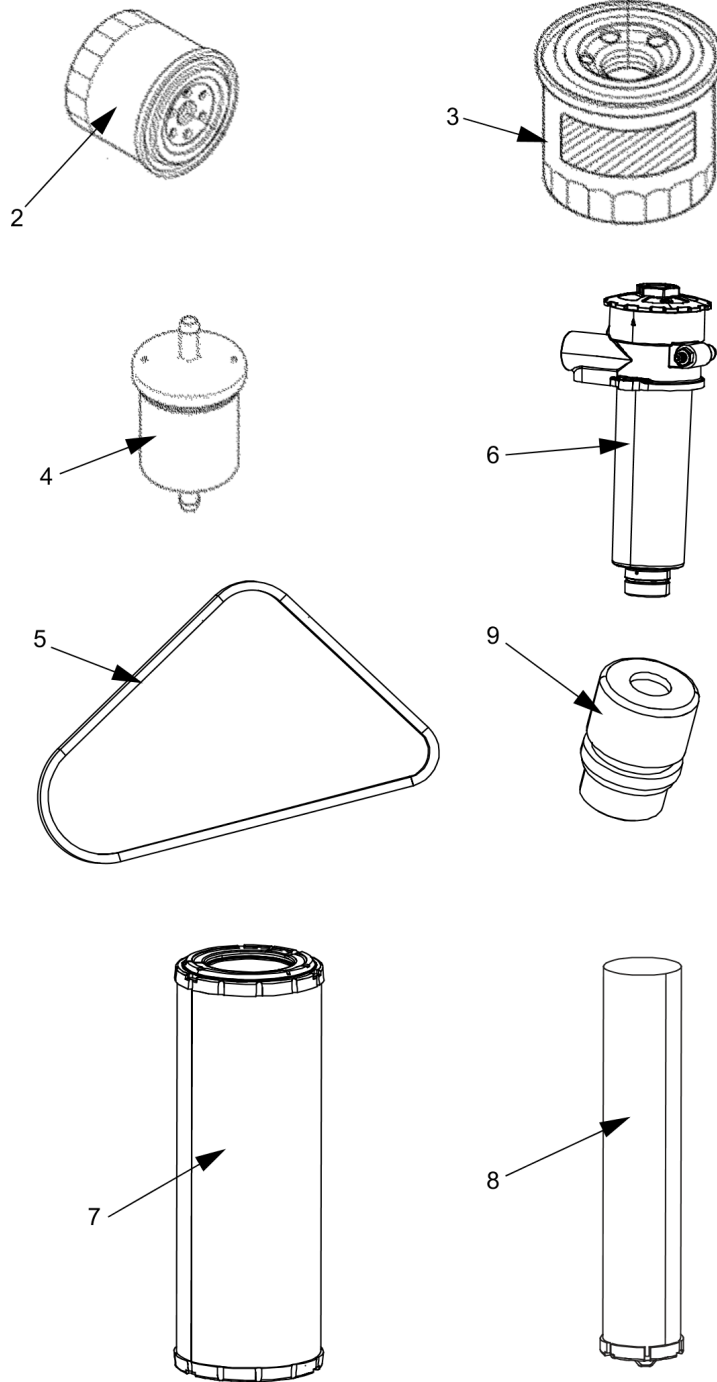

Service kits 4812156266 Service kit 500h