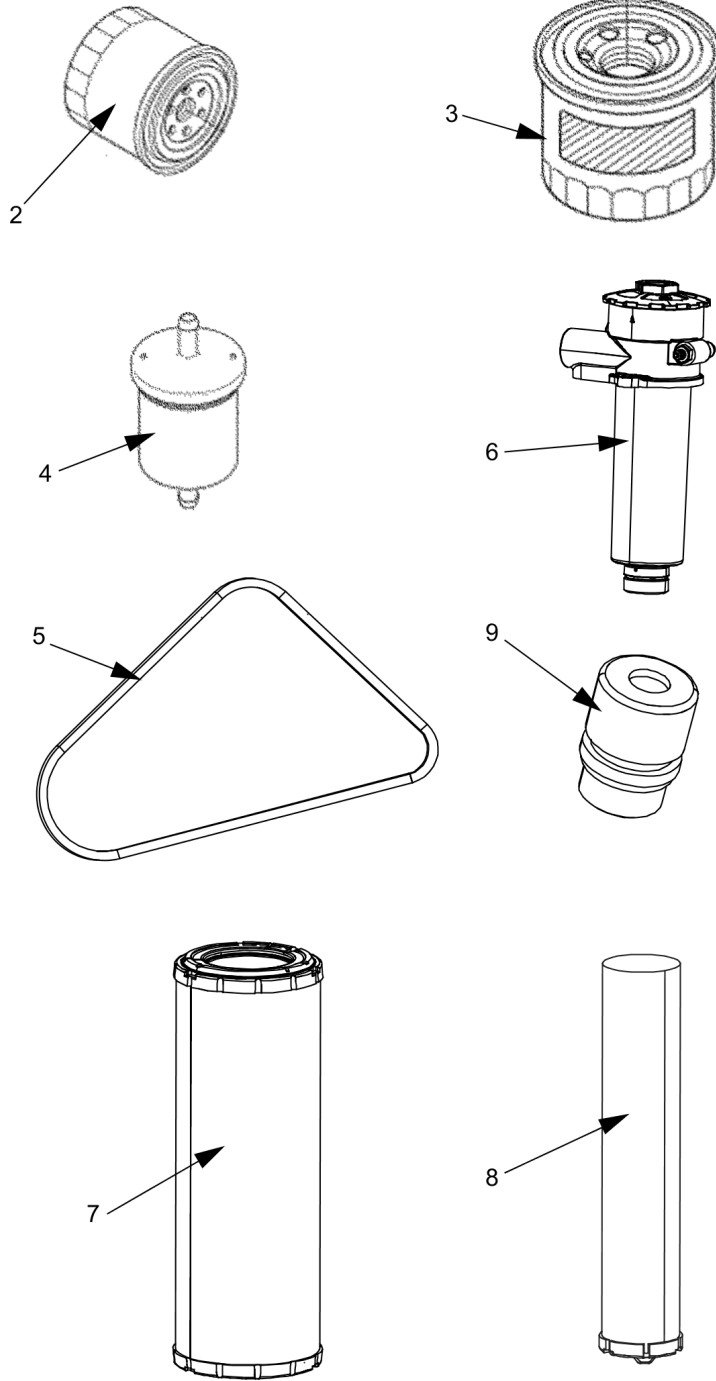

Item	Part No.	Name	Qty	L	SN INFO
0	-	Service kits	1		
0	-	Repair kits	1		
10	-	Frame	1		
20	-	Drum	2		
30	-	Engine room	1		
50	-	Hydraulic system	1		
60	-	Electrical equipment	1		
70	-	Drivers platform	1		
80	-	Decals	1		
91	-	Optional equipment	1		

Service kits 4812156265 Service kit 50h