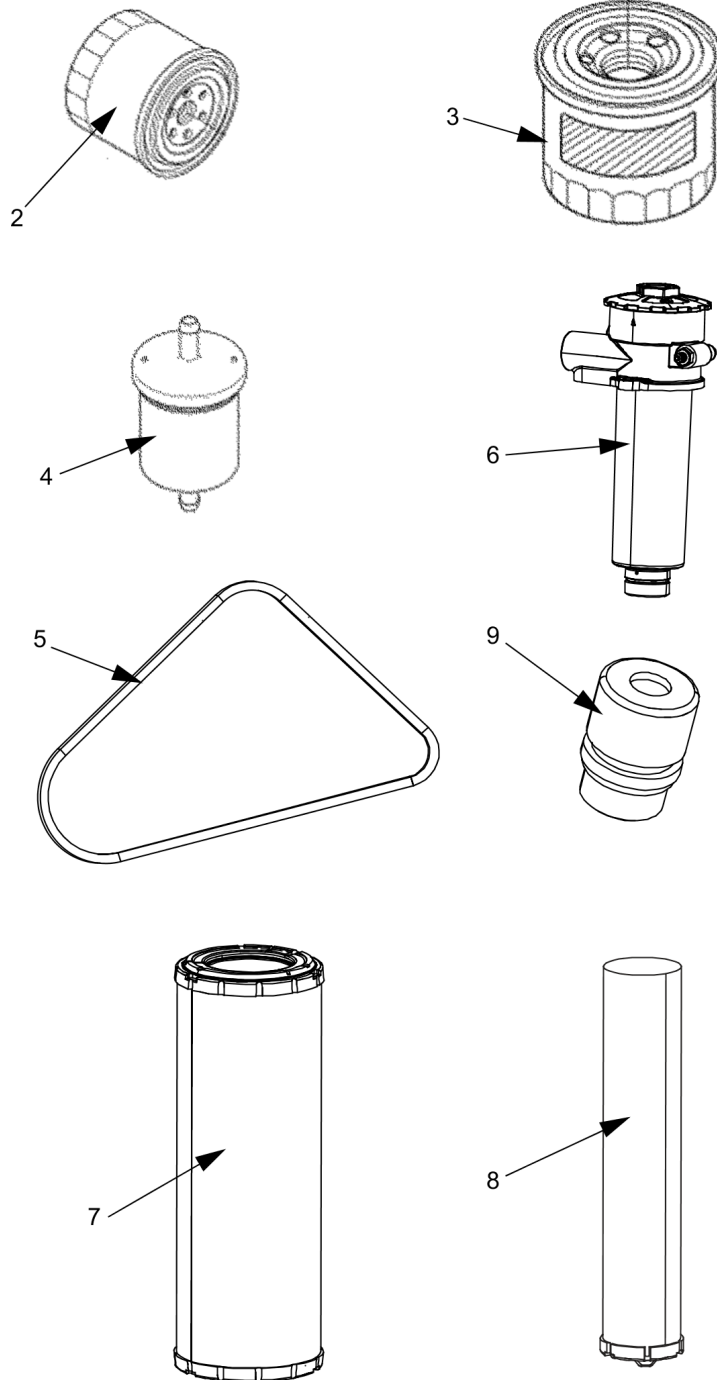

Service kits 4812156288 Service kit 250 / 750 h