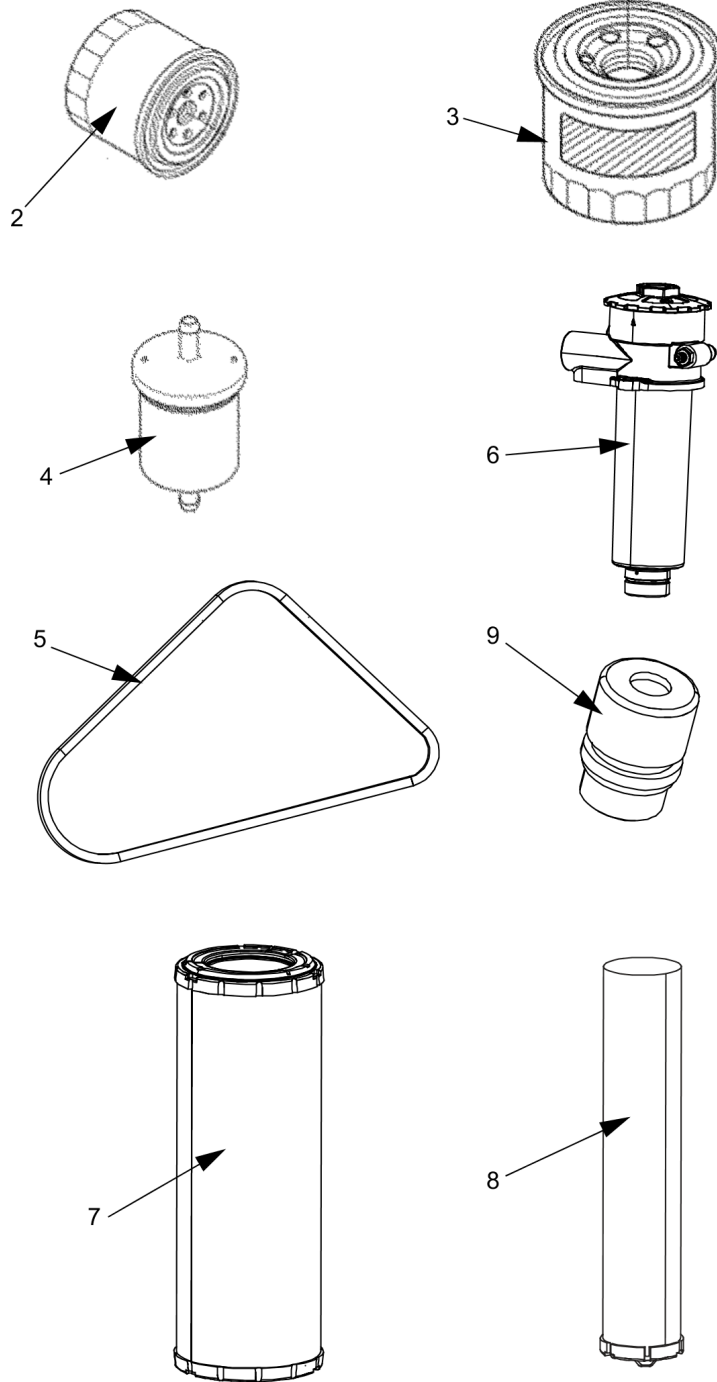

Service kits 4812159564 Service kit 250/750h Plus