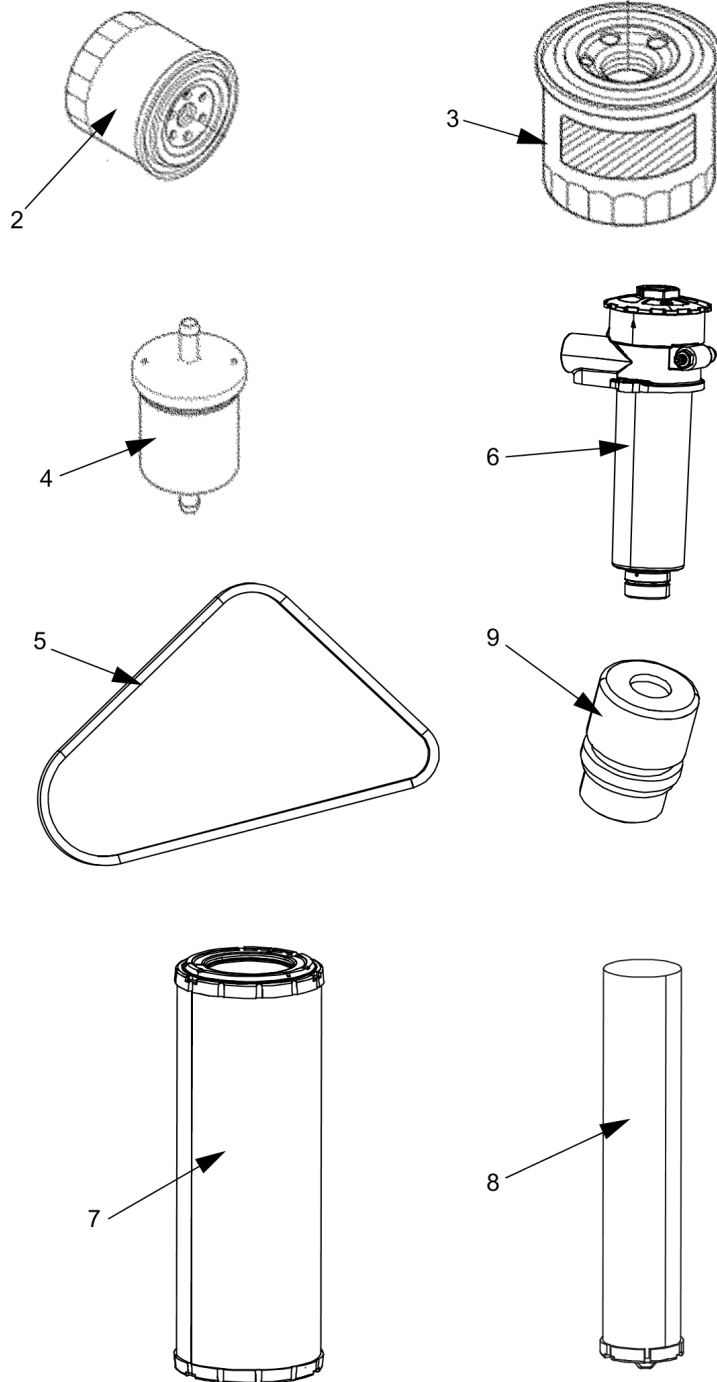

Service kits 4812156288 Service kit 250 / 750 h