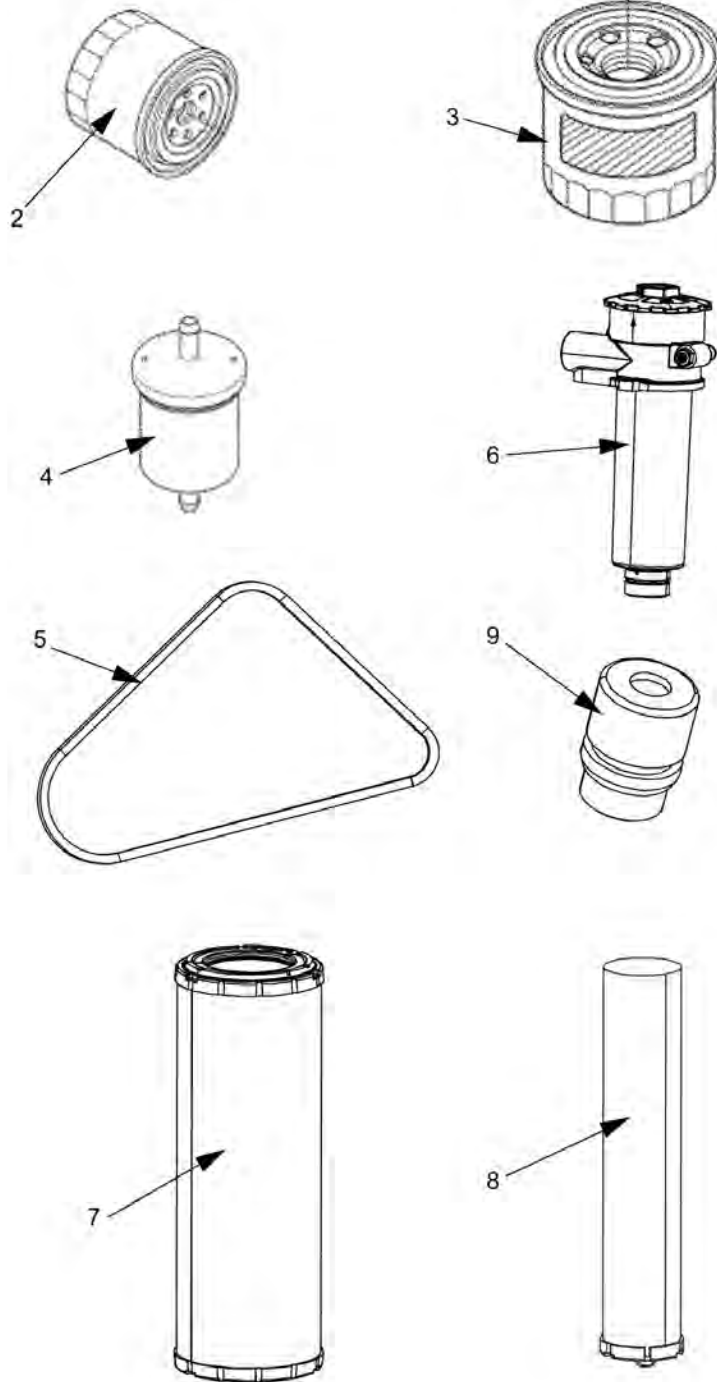

Item	Part No.	Name	Qty	L	SN INFO
0	-	Service kits	1		
0	-	Repair kits	1		
10	-	Frame	1		
20	-	Drum	2		
30	-	Engine room	1		
50	-	Hydraulic system	1		
60	-	Electric equipment	1		
70	-	Drivers platform	1		
80	-	Decals	1		
91	-	Optional equipment	1		

Service kits 4812156265 Service kit 50h