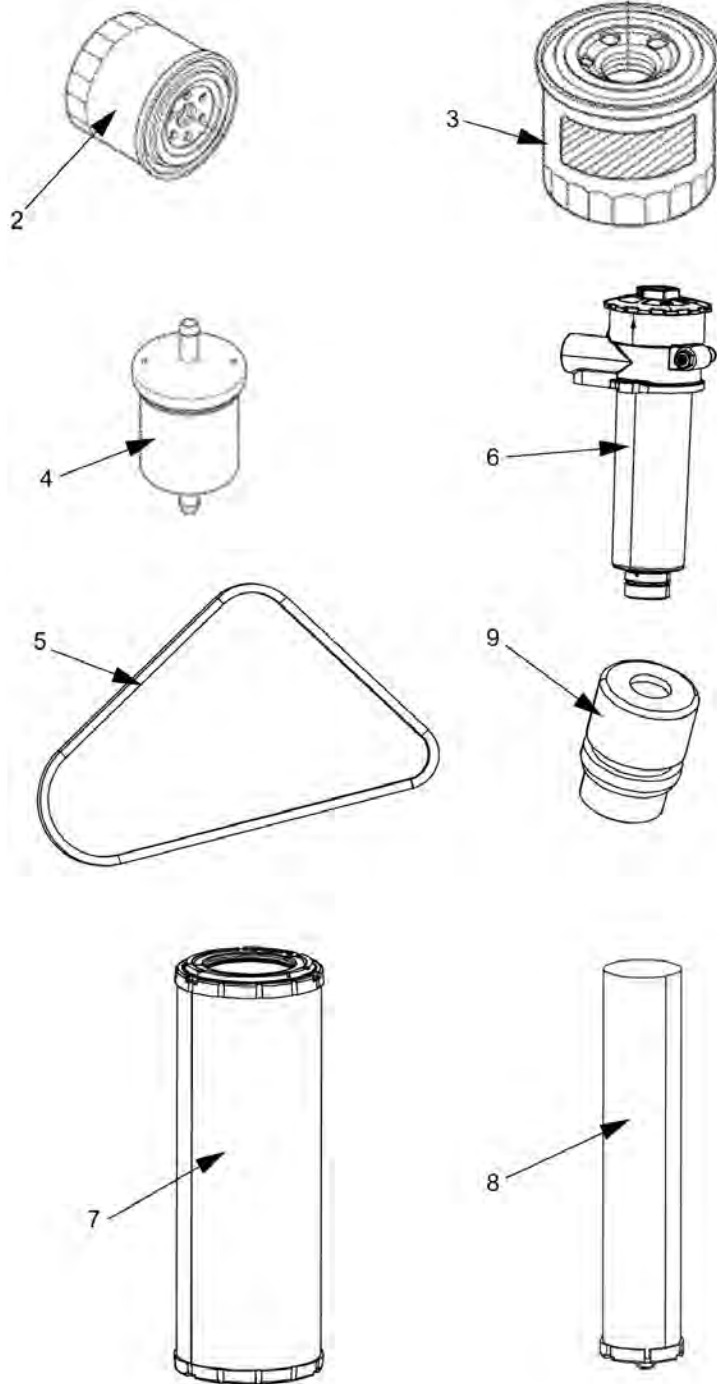

Service kits 4812159563 Service kit 50h Plus

Item	Part No.	Name	Qty	L	SN INFO
0	4812159563	Service kit 50h Plus			
2	4812156259	Engine oil filter element	1		
3	4812156263	Fuel filter element	1		
4	4812156264	Pre-fuel filter element	1		
6	4812113328	Hydraulic oil filter element	1		
10	5580020624	Engine oil 100 / 5 ltr.	2		
11	4812030096	Dynapac Roller Grease	1		

Service kits 4812156288 Service kit 250 / 750 h

Item	Part No.	Name	Qty	L	SN INFO
0	4812156288	Service kit 250 / 750 h	1		
2	4812156259	Engine oil filter element	1		

Service kits 4812159564 Service kit 250/750h Plus

Item	Part No.	Name	Qty	L	SN INFO
0	4812159564	Service kit 250/750h Plus			
2	4812156259	Engine oil filter element	1		
10	5580020624	Engine oil 100 / 5 ltr.	2		

Service kits 4812156266 Service kit 500h

Item	Part No.	Name	Qty	L	SN INFO
0	4812156266	Service kit 500h	1		
2	4812156259	Engine oil filter element	1		
3	4812156263	Fuel filter element	1		
4	4812156264	Pre-fuel filter element	1		
5	4812156260	V-belt	1		