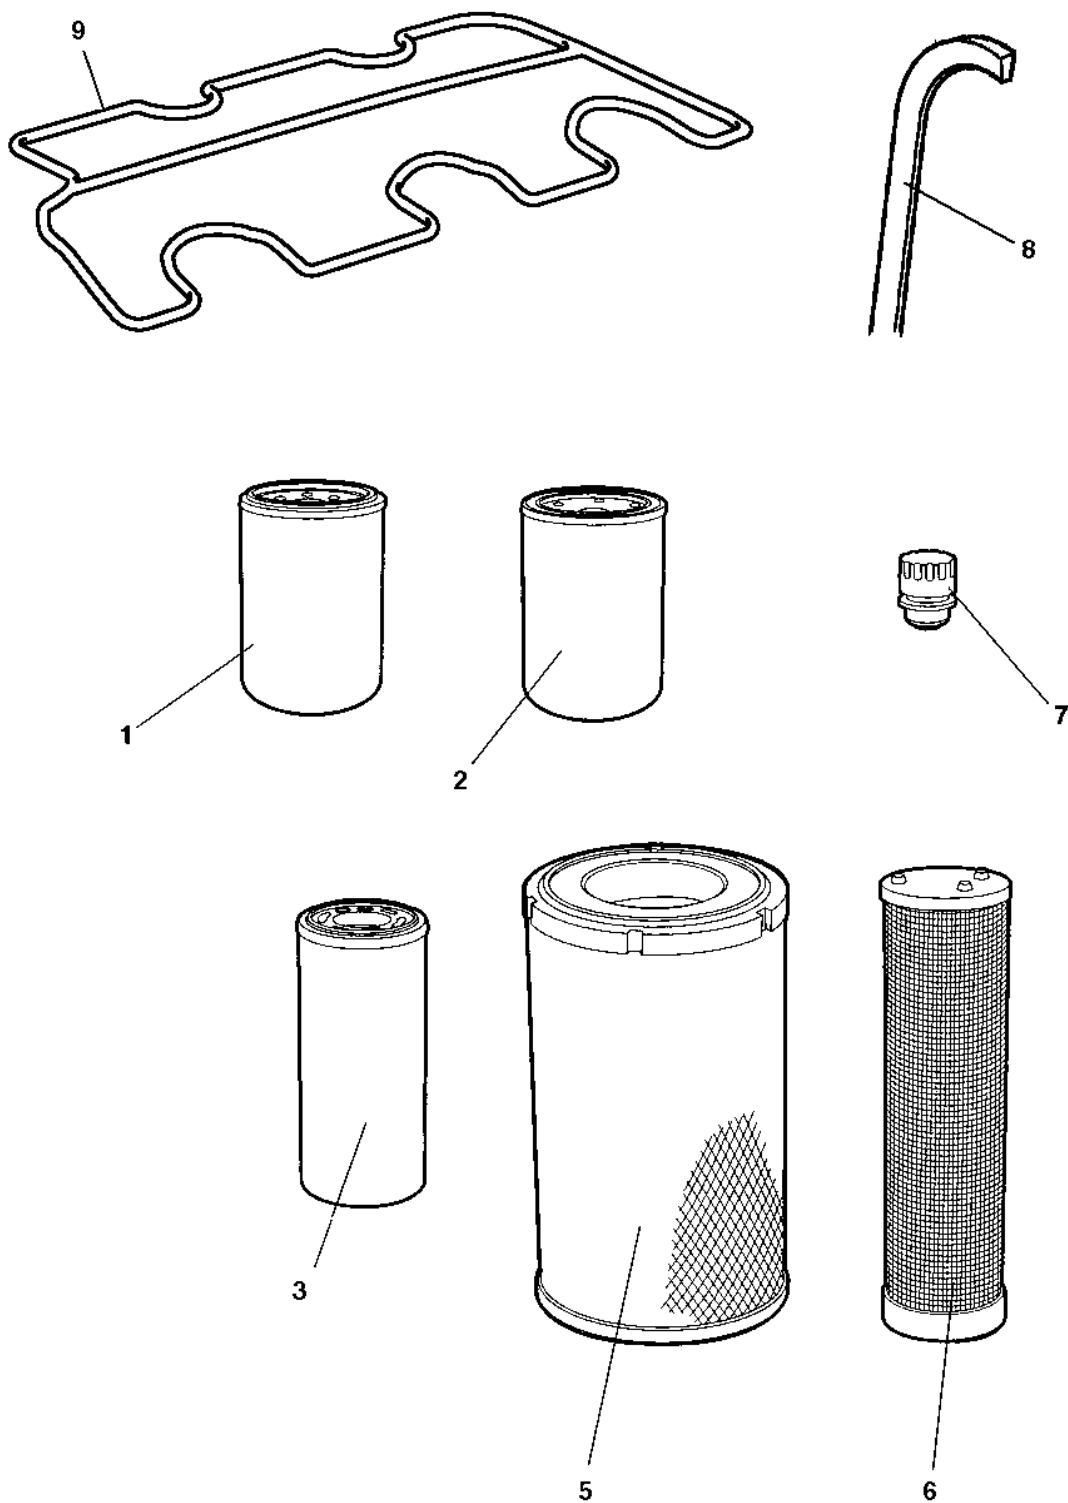

Service kits 4812160097 Service kit, 50h Plus

Refer to Parts Online for the most up to date information. The printed information might be outdated.

Mon Feb 23 05:55:50 MST 2015