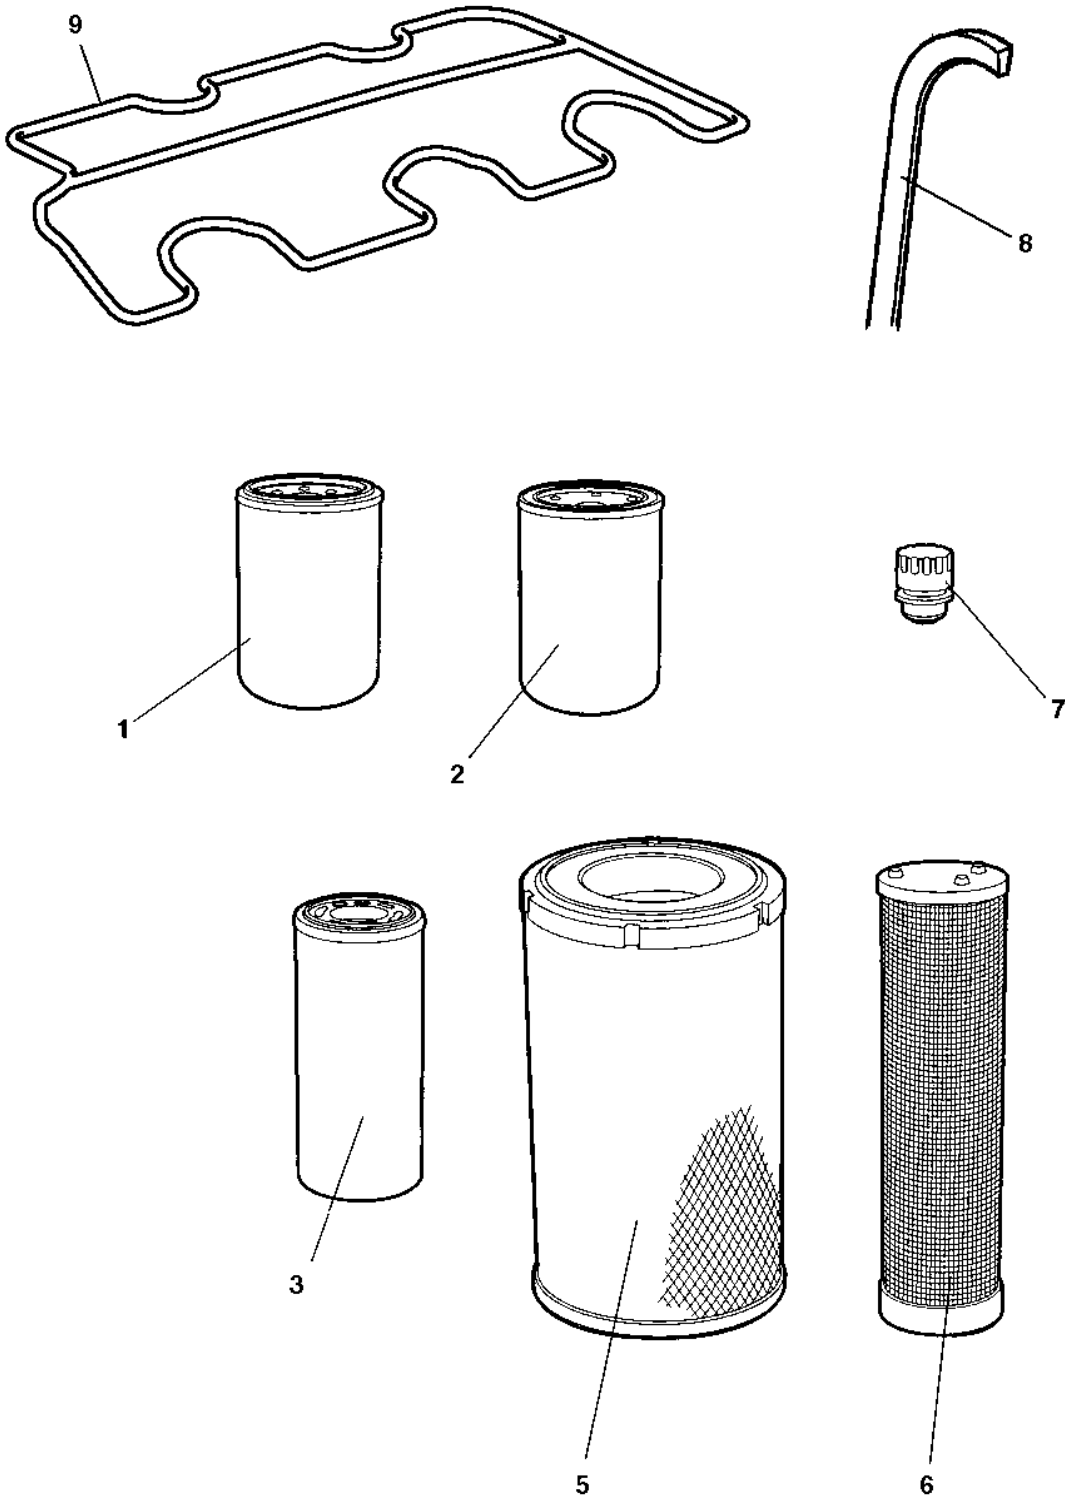

Item	Part No.	Name	Qty	L	SN INFO
5	-	Service kits			
6	-	Repair kits			
10	-	Frame			
20	-	Drum			
30	-	Engine			
50	-	Hydraulic system			
60	-	Electrical equipment			
70	-	Drivers platform			
80	-	Decals and documentation			
91	-	Optional equipment			

Refer to Parts Online for the most up to date information. The printed information might be outdated.

Mon Feb 23 05:55:50 MST 2015

Service kits 4812160096 Service kit 50h

Refer to Parts Online for the most up to date information. The printed information might be outdated.

Mon Feb 23 05:55:50 MST 2015