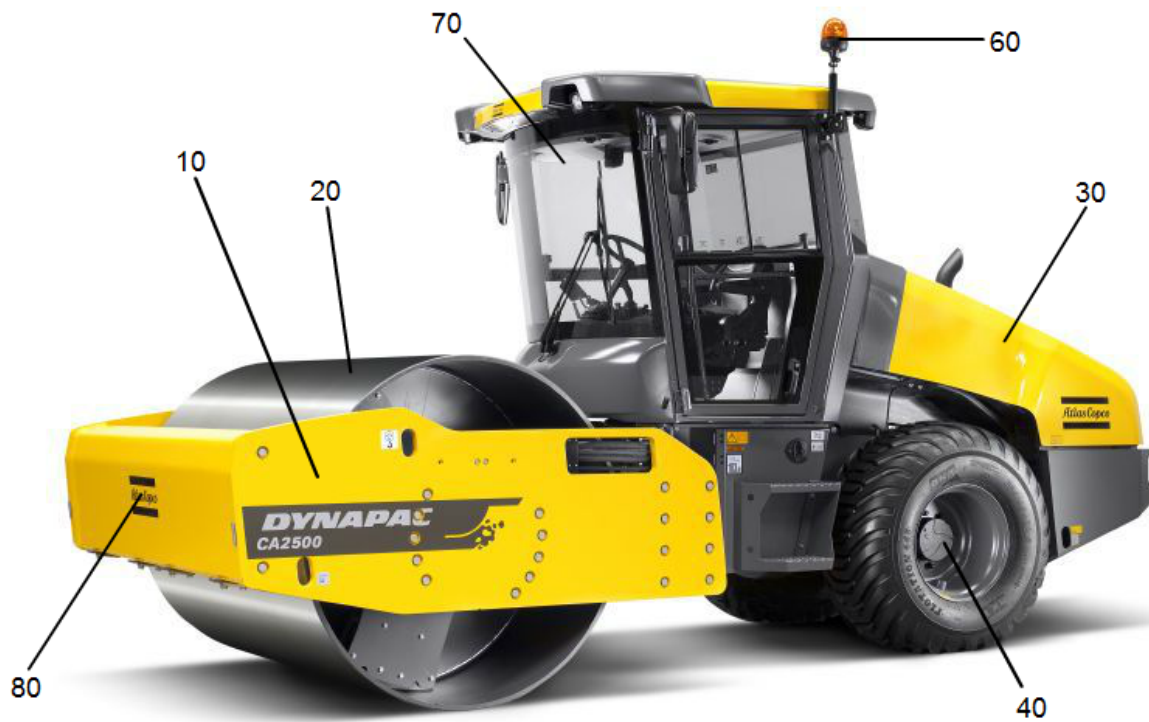

CA2500D 3.3 (IIIA/T3)

Item	Part No.	Name	Qty	L	SN INFO
0	-	Service kits	1		
0	-	Repair kits	1		
10	-	Frame	1		
20	-	Drum	1		
30	-	Engine	1		
40	-	Transmission	1		
50	-	Hydraulic system	1		
60	-	Electric equipment	1		
70	-	Drivers platform	1		
80	-	Decals	1		
91	-	Optional equipment	1