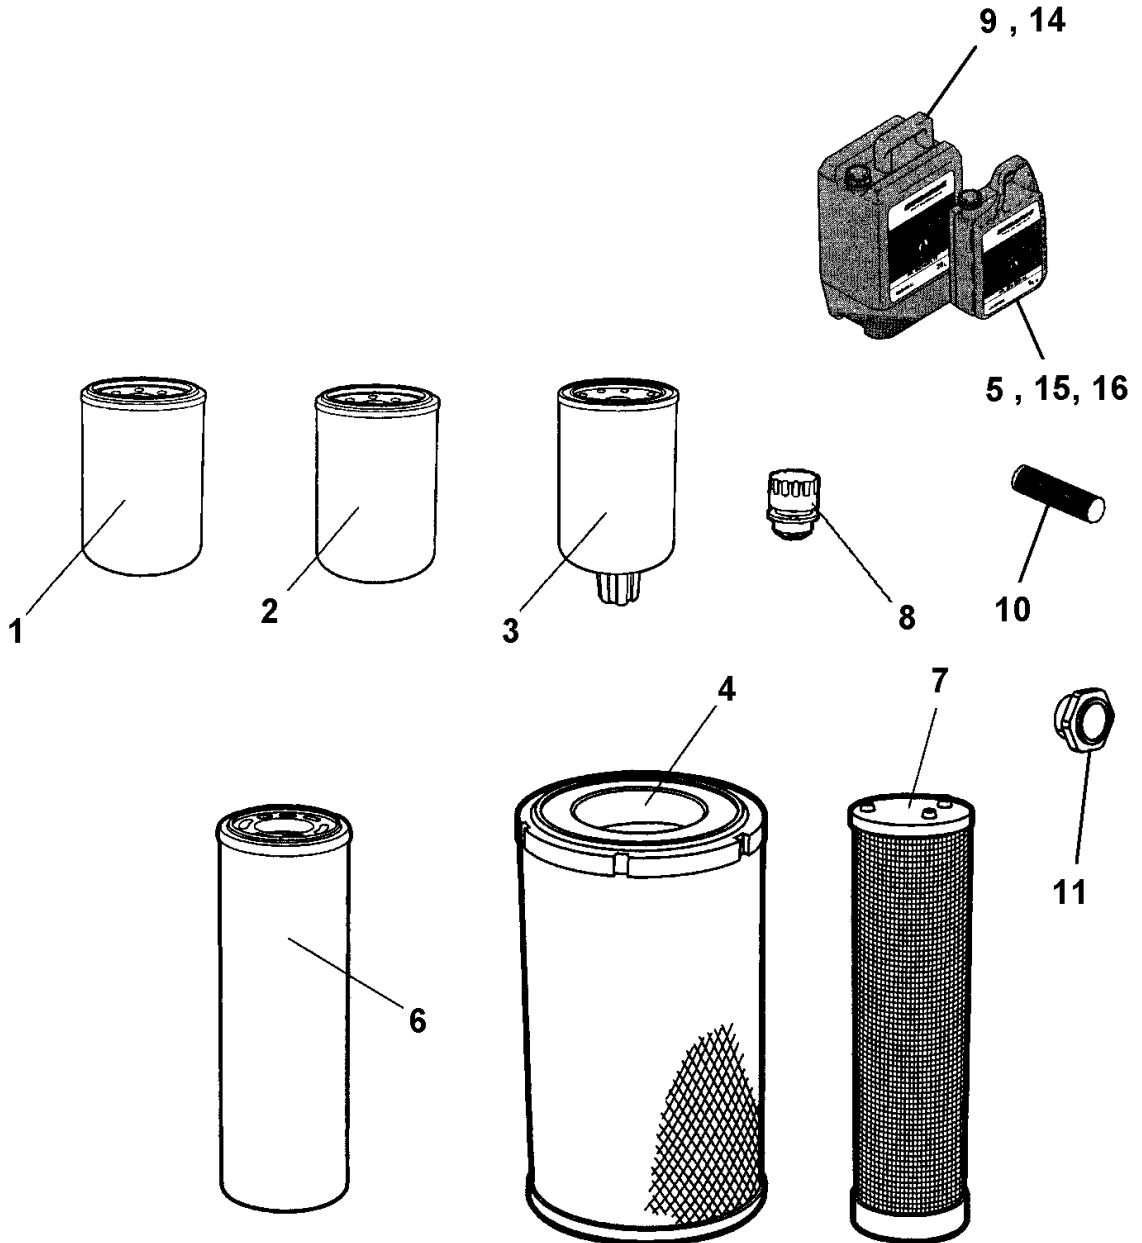

Service kits 4812159466 Service kit, 1000h

Item	Part No.	Name	Qty	L	SN INFO
-	4812159466	Service kit, 1000h	1		
1	4700939068	Oil filter	1		
2	4700950302	Fuel filter element	1		
3	4700950301	Pre-fuel filter element	1		
4	4700394686	Air filter	1		
6	4812112262	Hydraulic oil filter element	1		
7	4700394687	Air filter	1		
8	4700357138	Ventilating filter	1