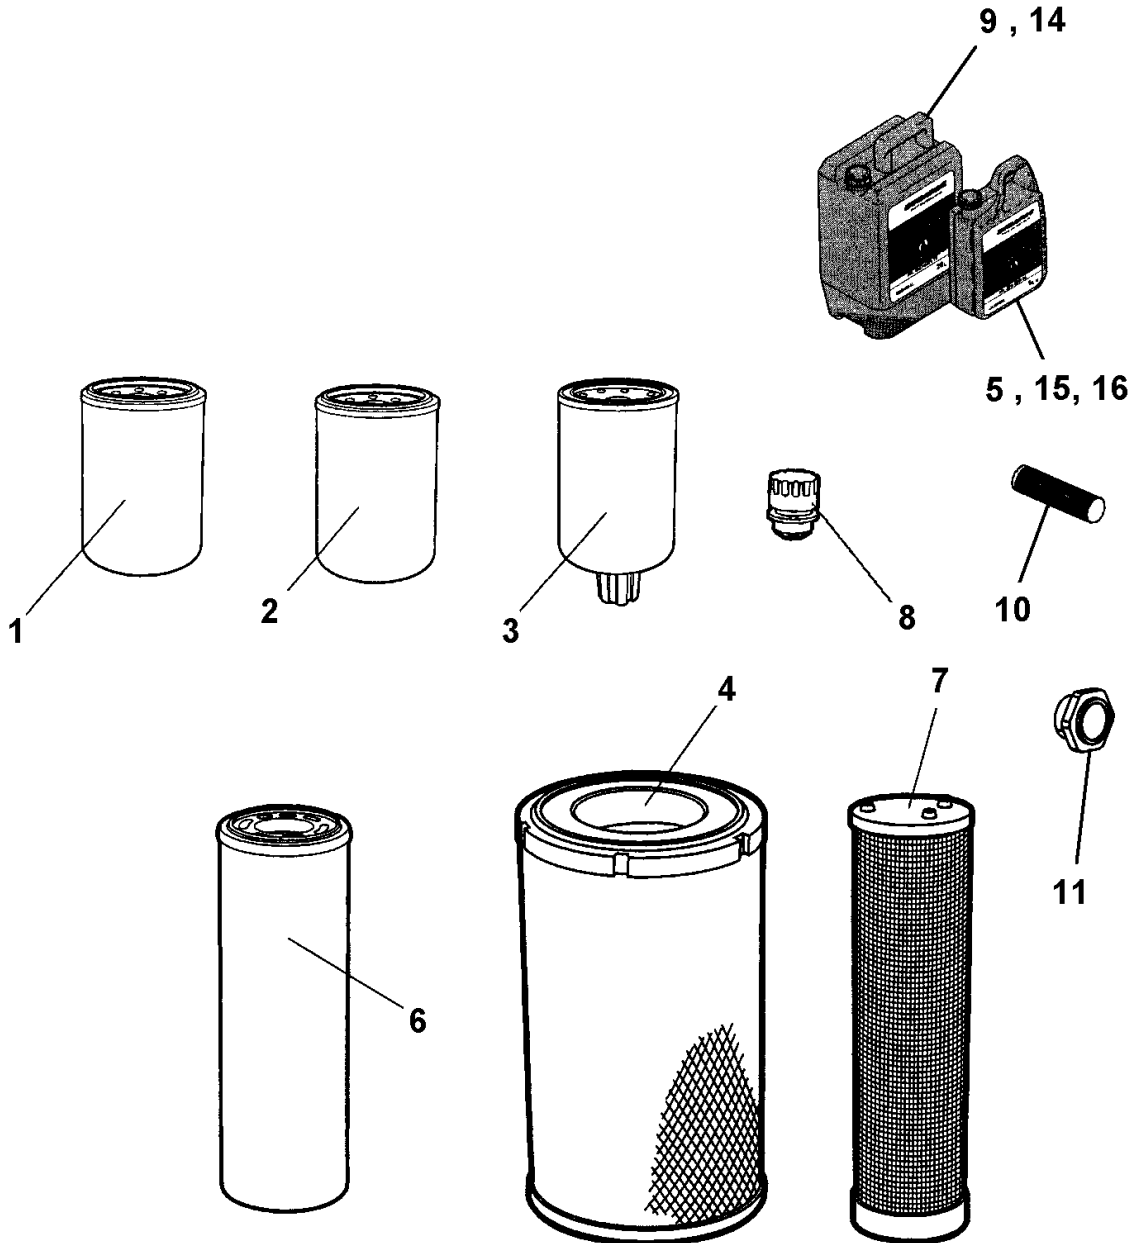

Service kits 4812159463 Service kit, 500h Plus

Item	Part No.	Name	Qty	L	SN INFO
-	4812159463	Service kit, 500h Plus	1		
1	4700939068	Oil filter	1		
2	4700950302	Fuel filter element	1		
3	4700950301	Pre-fuel filter element	1		
4	4700394686	Air filter	1		
5	5580020624	Engine oil 100 / 5 ltr.	2