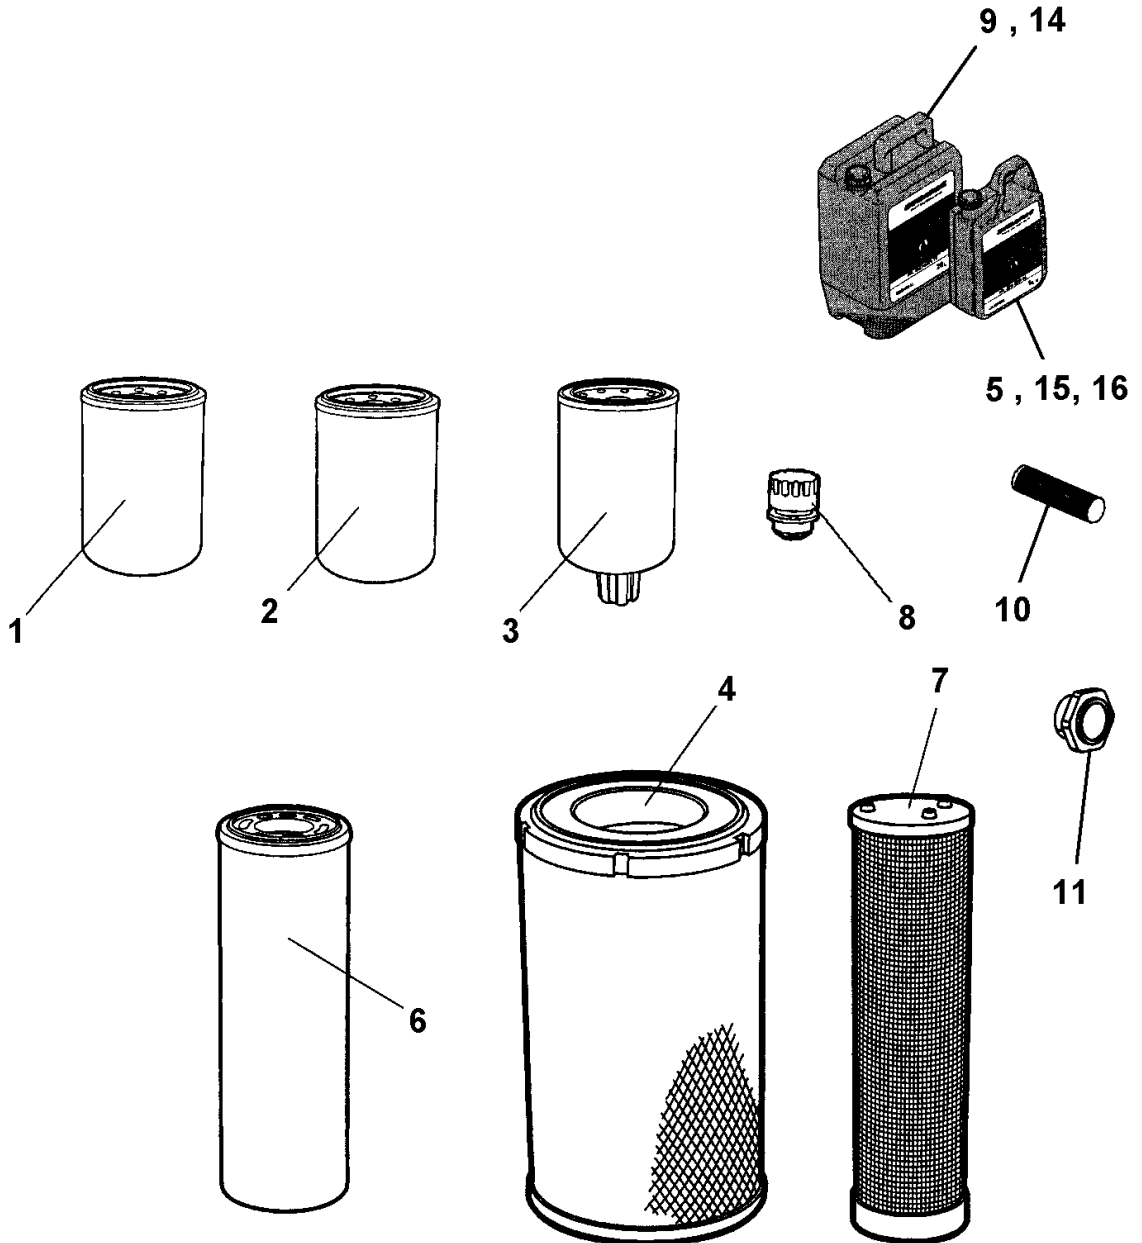

Service kits 4812159464 Service kit, 500h

Refer to Parts Online for the most up to date information. The printed information might be outdated.

Thu Jul 09 05:15:40 MDT 2015

Item	Part No.	Name	Qty	L	SN INFO
-	4812159464	Service kit, 500h	1		
1	4700939068	Oil filter	1		
2	4700950302	Fuel filter element	1		
3	4700950301	Pre-fuel filter element	1		
4	4700394686	Air filter	1