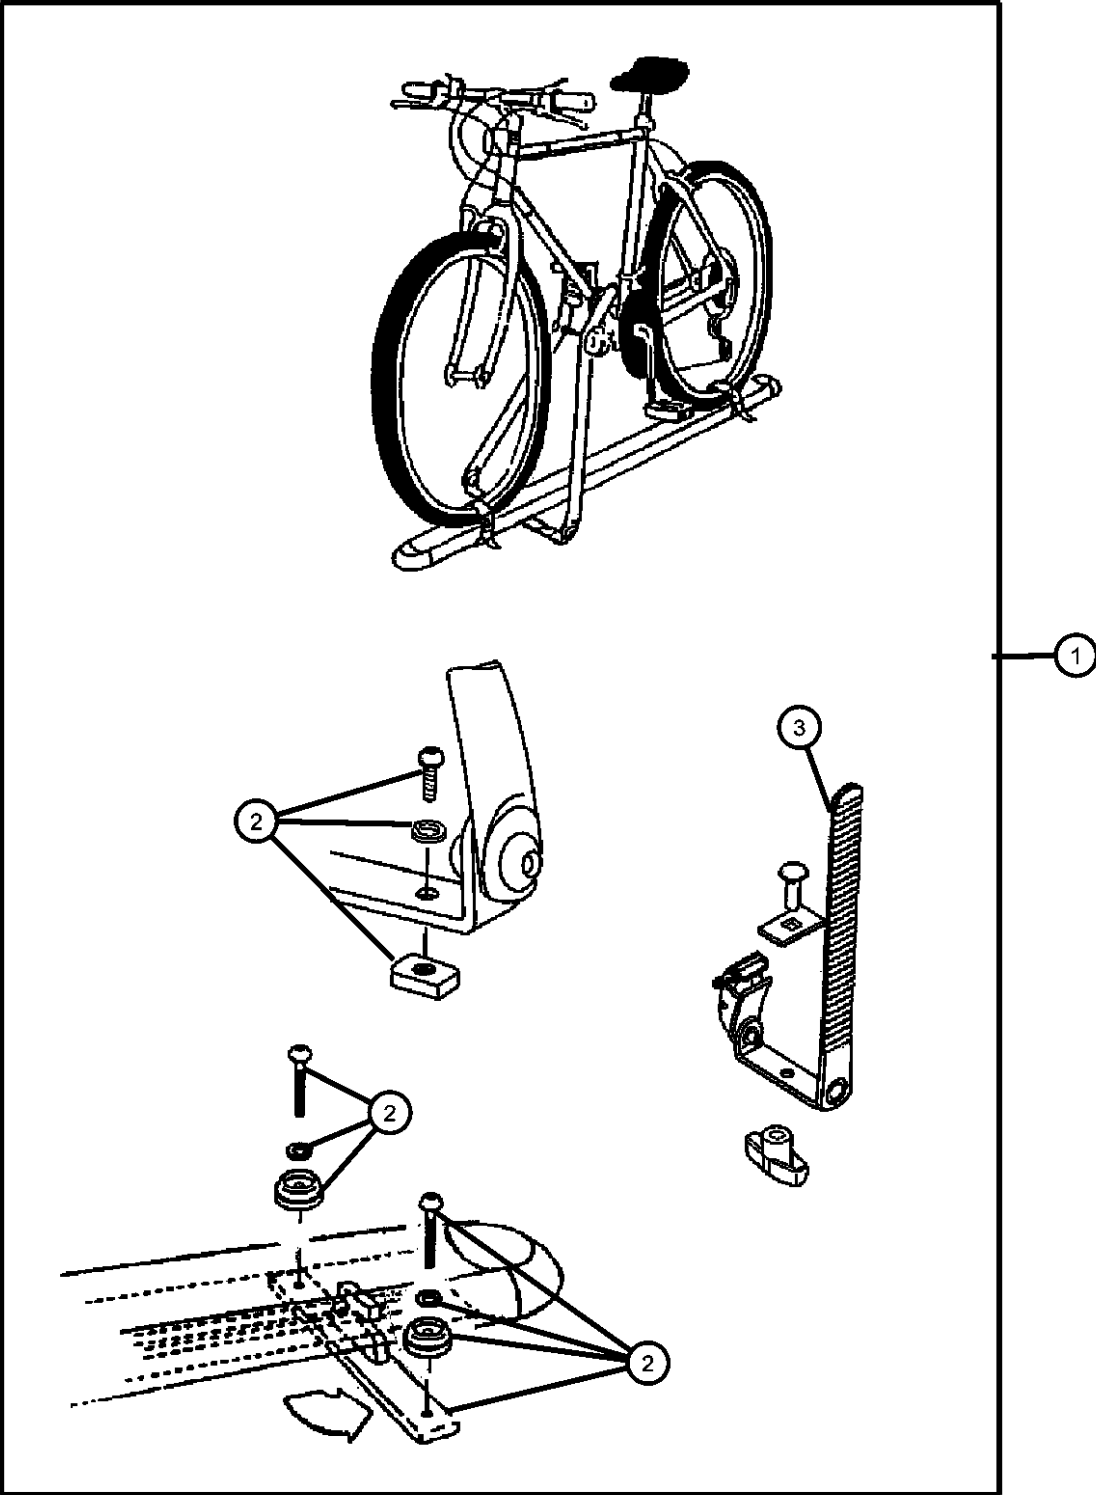

Bike Carrier- Roof Mount -Upright
Figure 1-225

ITEM	PART NUMBER	QTY	LINE	SERIES	BODY	ENGINE	TRANS	TRIM	DESCRIPTION
1	82207942	1							CARRIER KIT, Bike, Upright - Mount
2	05093779AA	1							HARDWARE KIT, Accessory
3	05114532AA	1							STRAP, Cargo Tie Down

DURANGO (HB)

SERIES	LINE
M = ST	1 = 2WD
H = SLT	5 = 4WD
P = Limited	

BODY
74 = Sport Utility 4 Door

ENGINE
EKG = MAGNUM 3.7L
EZA = HEMI 5.7L
EVA = Next Generation 4.7L
Magnum V8

TRANSMISSION
DG6 = 4 Speed Automatic 42RLE
DGQ = 5 Speed Automatic 5-45RFE
DG0 = All Automatic Transmissions

AR = use ase required - = Non illustrated part