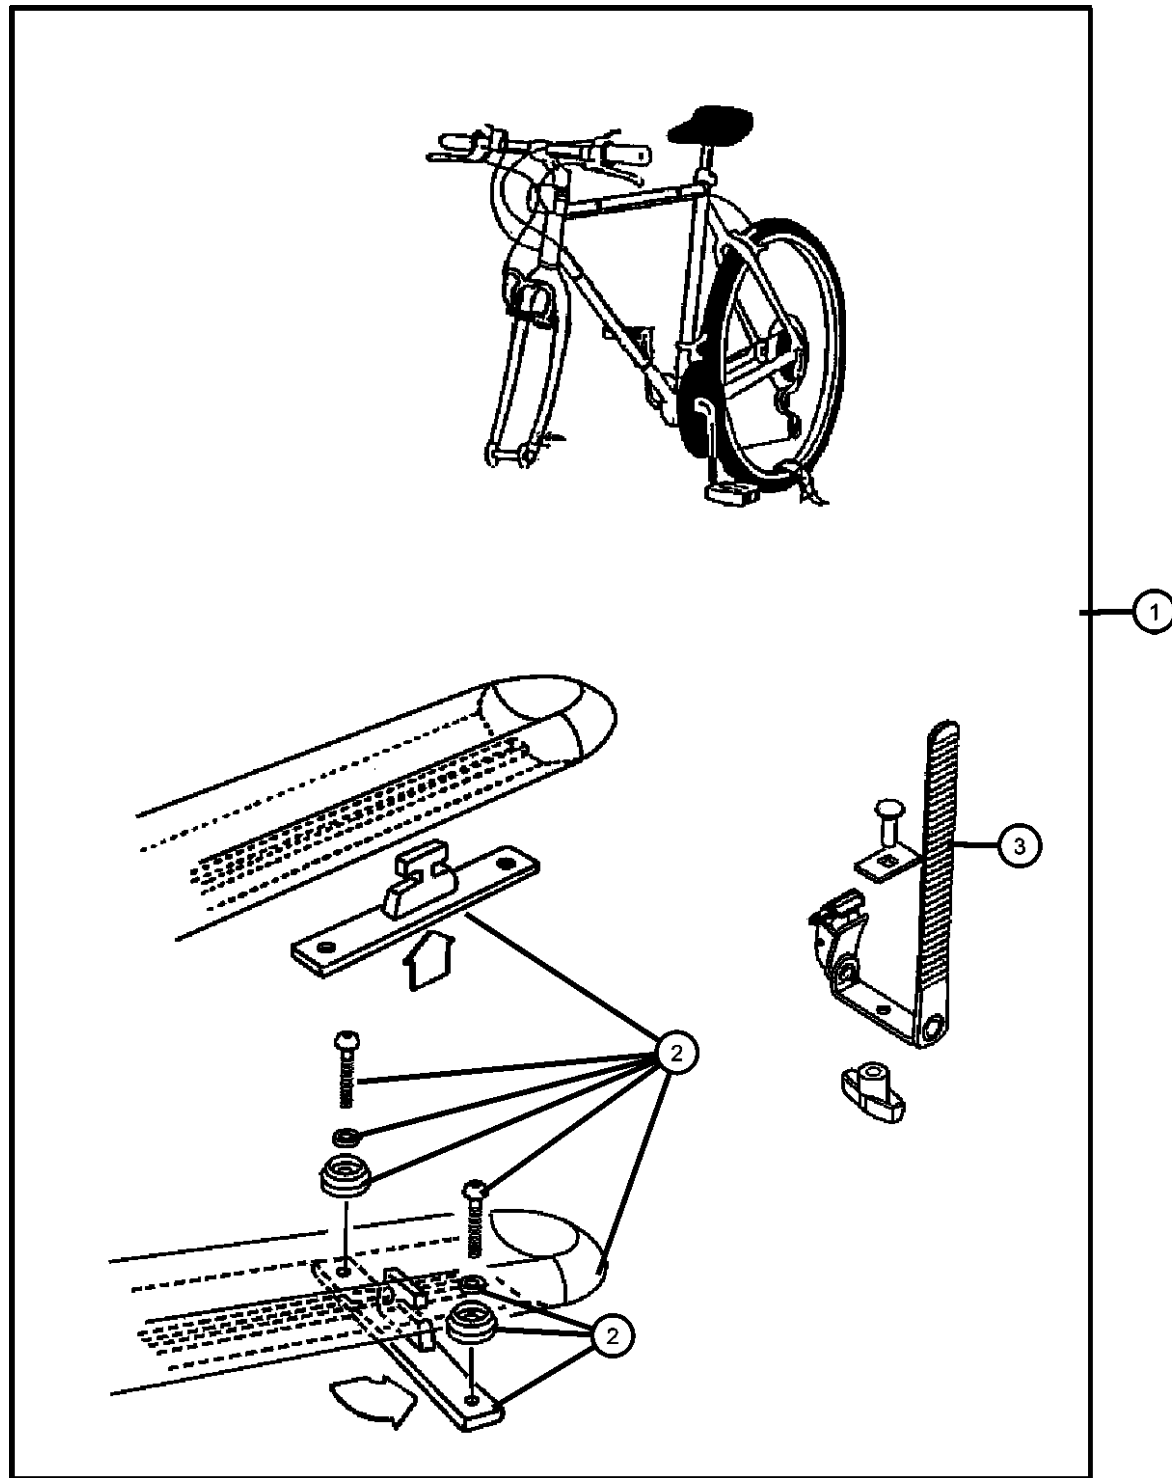

Bike Carrier - Roof Mount- Fork
Figure 1-220

ITEM	PART NUMBER	QTY	LINE	SERIES	BODY	ENGINE	TRANS	TRIM	DESCRIPTION
1	82207943	1							CARRIER KIT, Bike, Fork - Mount
2	05093779AA	1							HARDWARE KIT, Accessory
3	05114532AA	1							STRAP, Cargo Tie Down

DURANGO (HB)

SERIES	LINE
M = ST	1 = 2WD
H = SLT	5 = 4WD
P = Limited	

BODY
74 = Sport Utility 4 Door

ENGINE
EKG = MAGNUM 3.7L
EZA = HEMI 5.7L
EVA = Next Generation 4.7L
Magnum V8

TRANSMISSION
DG6 = 4 Speed Automatic 42RLE
DGQ = 5 Speed Automatic 5-45RFE
DG0 = All Automatic Transmissions

AR = use ase required - = Non illustrated part