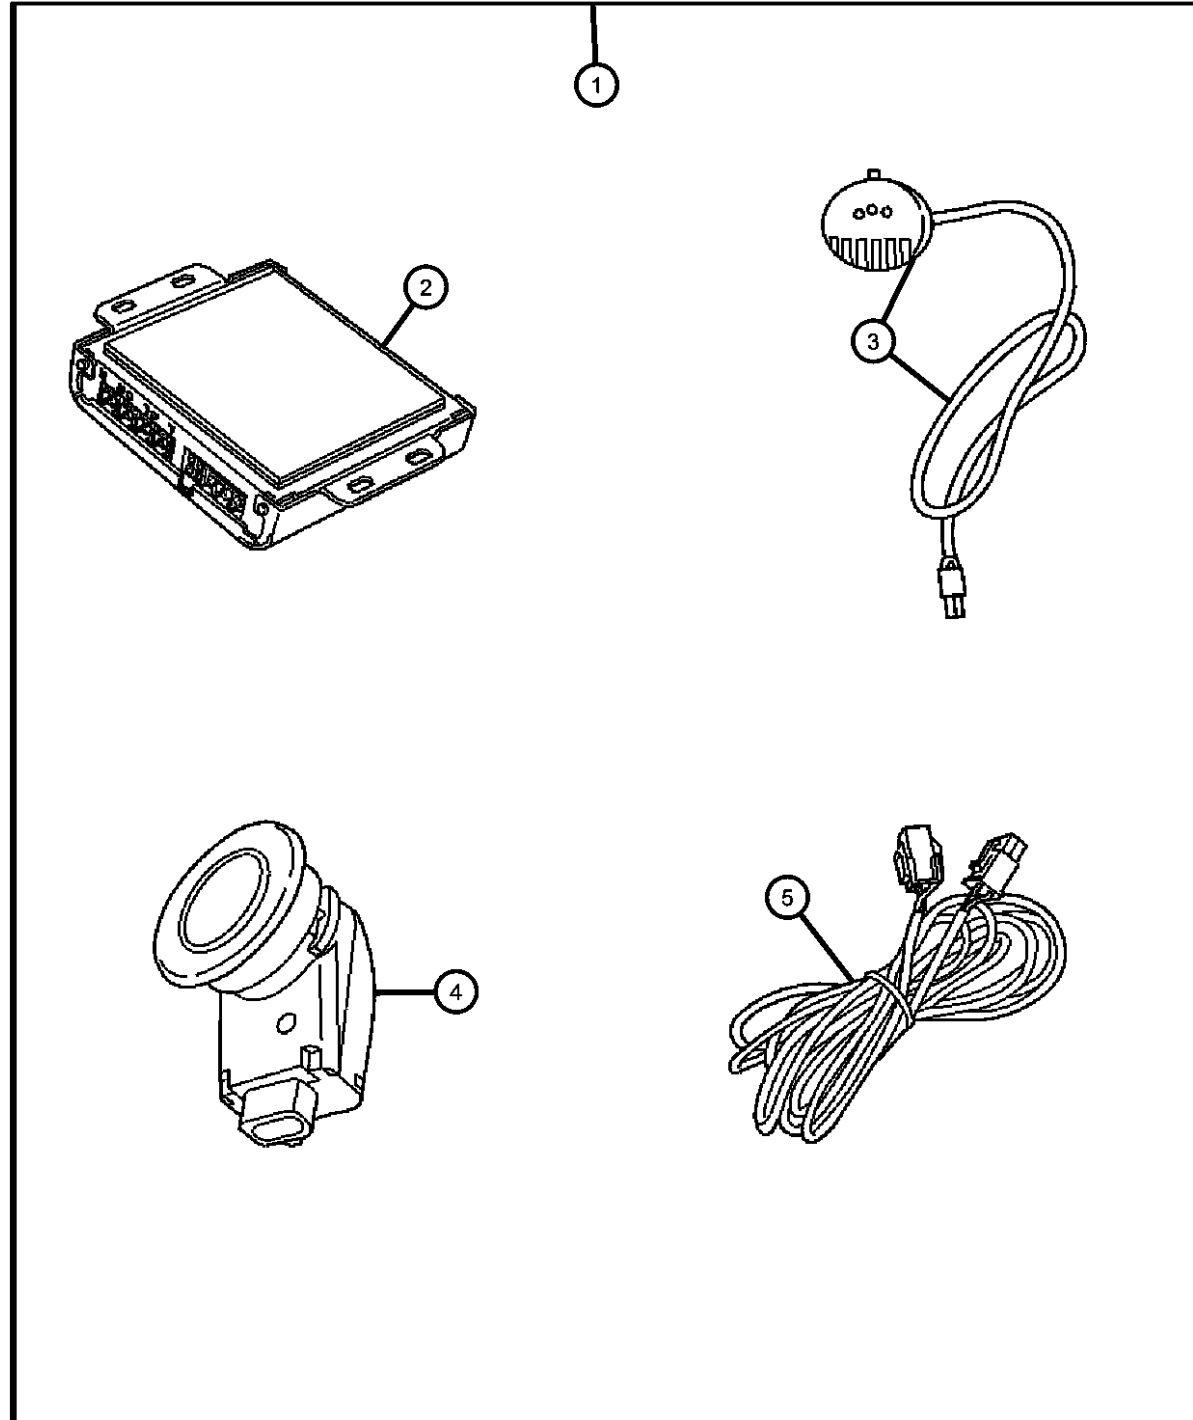

Sensor Package Park/Distance
Figure 1-310

ITEM	PART NUMBER	QTY	LINE	SERIES	BODY	ENGINE	TRANS	TRIM	DESCRIPTION
1	82208246AB	1							SENSOR KIT, Park Distance
2	05137541AA	1							MODULE, Parking Assist
3	05137539AA	1							DISPLAY, Parking Assist
4	05137536AA	1							SENSOR
5	05137540AA	1							WIRING, Distance Sensor

DURANGO (HB)

SERIES   LINE
M = ST   1 = 2WD
H = SLT   5 = 4WD
P = Limited

BODY
74 = Sport Utility 4 Door

ENGINE
EKG = MAGNUM 3.7L
EZA = HEMI 5.7L
EVA = Next Generation 4.7L
Magnum V8

TRANSMISSION
DG6 = 4 Speed Automatic 42RLE
DGQ = 5 Speed Automatic 5-45RFE
DG0 = All Automatic Transmissions

AR = use ase required   - = Non illustrated part

2005 HB