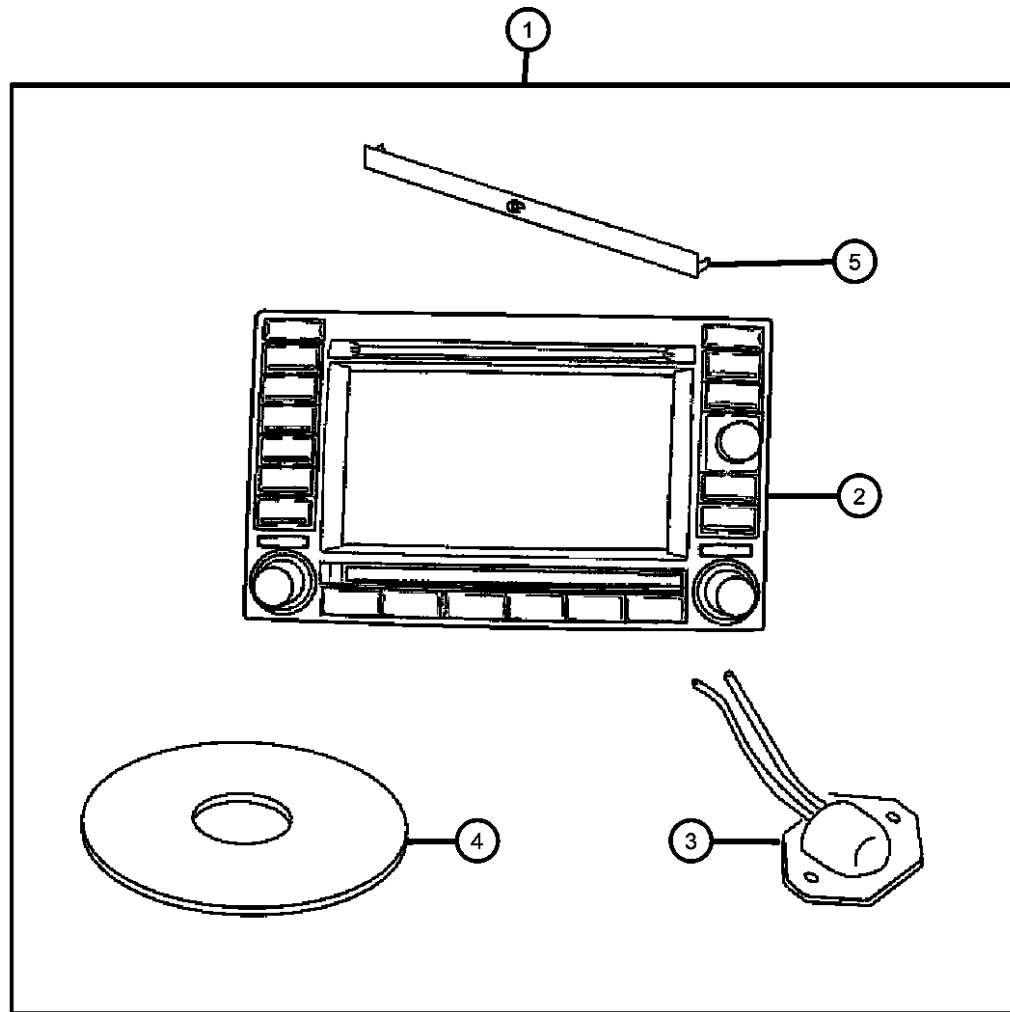

Navigation Kit
Figure 1-160

ITEM	PART NUMBER	QTY	LINE	SERIES	BODY	ENGINE	TRANS	TRIM	DESCRIPTION

Note: For Warranty Repair on Item 2, Order Using Z Prefix

1	82208653	1							RADIO, AM/FM CD W/NAV/DVD & CD-CTRL
2	56038646AK	1							RADIO, AM/FM CD W/NAV/DVD & CD-CTRL
3	56038630AA	1							ANTENNA, GPS
4	05064033AB	1							DVD, Geographic Database
5	05161571AA	1							COVER, Radio

DURANGO (HB)

SERIES   LINE
M = ST   1 = 2WD
H = SLT   5 = 4WD
P = Limited

BODY
74 = Sport Utility 4 Door

ENGINE
EKG = MAGNUM 3.7L
EZA = HEMI 5.7L
EVA = Next Generation 4.7L
Magnum V8

TRANSMISSION
DG6 = 4 Speed Automatic 42RLE
DGQ = 5 Speed Automatic 5-45RFE
DG0 = All Automatic Transmissions

AR = use ase required - = Non illustrated part

2005 HB