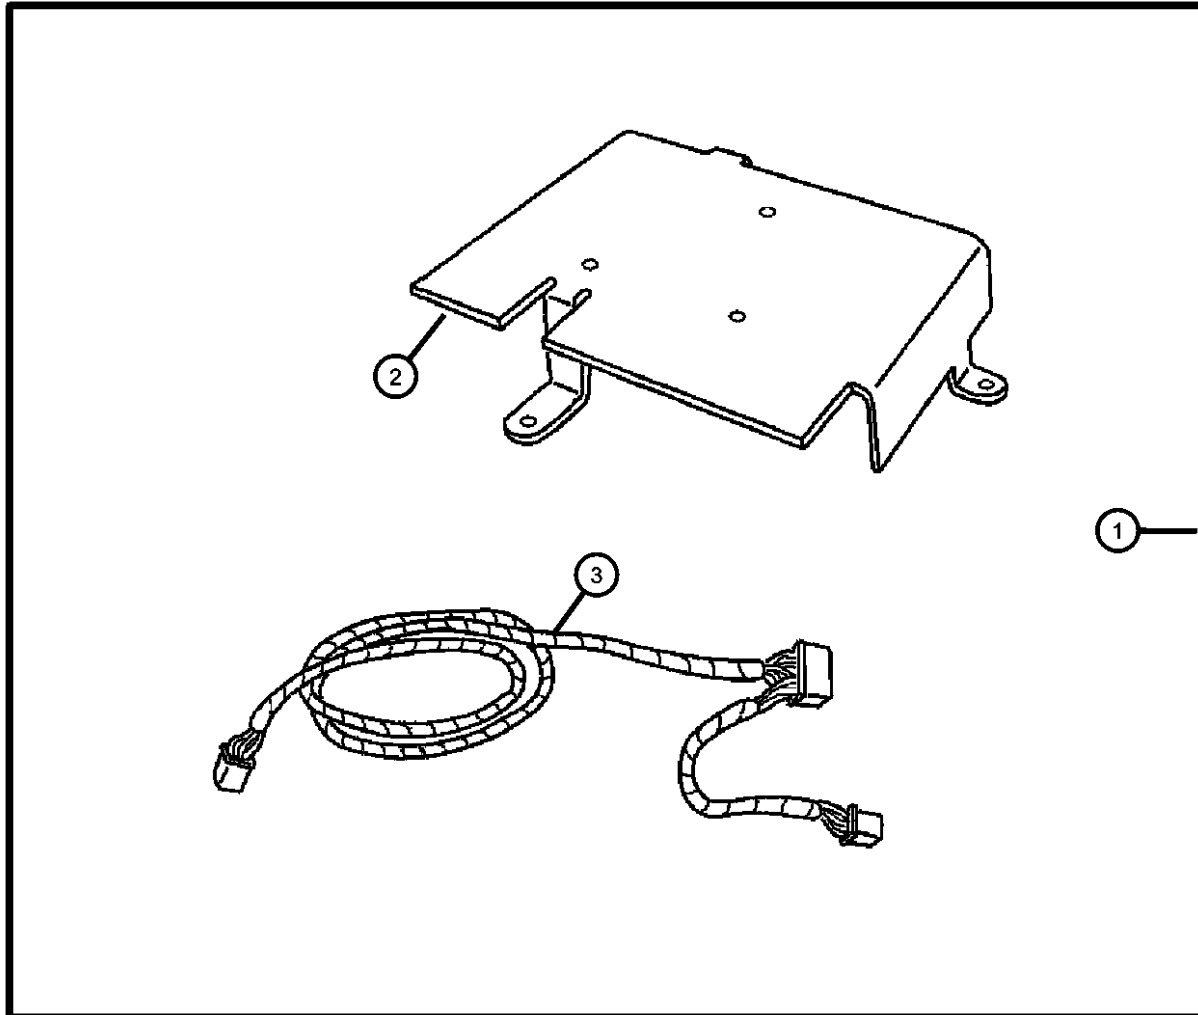

2005 HB

**Install Kit Satellite Receiver  
Figure 1-125**

ITEM	PART NUMBER	QTY	LINE	SERIES	BODY	ENGINE	TRANS	TRIM	DESCRIPTION
1	82207995	1							INSTALL KIT, Satelite Receiver
2	56043299AA	1							BRACKET, Satellite Receiver
3	05159035AA	1							HARNESS, Overlay