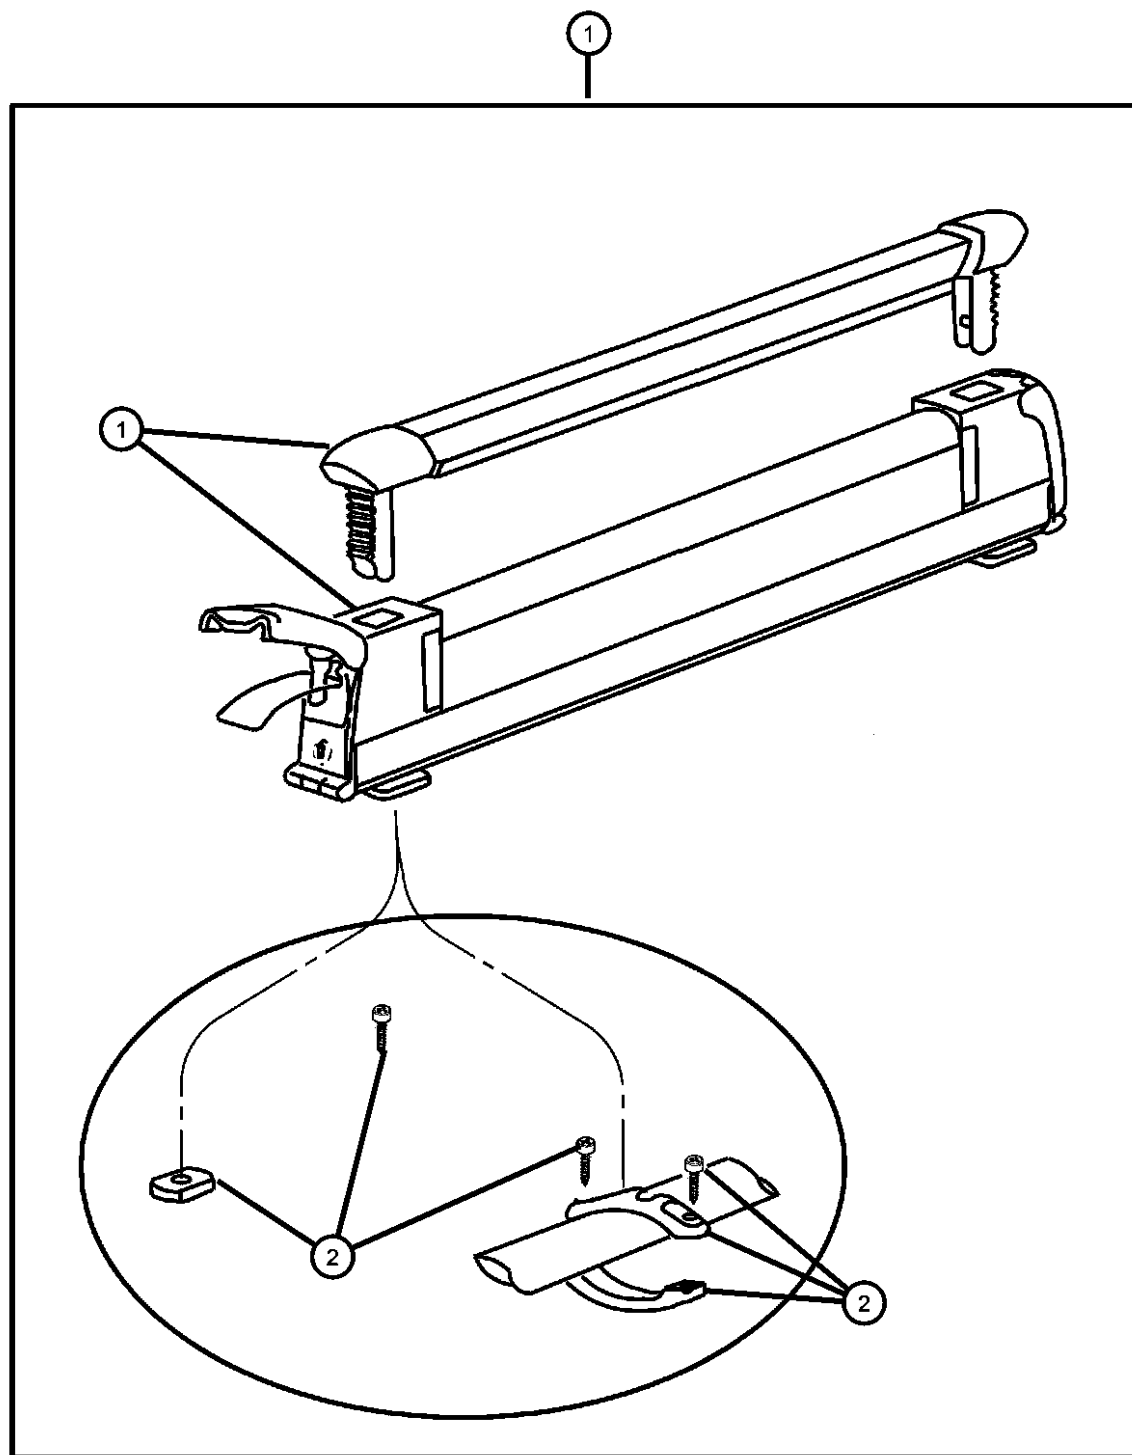

Carrier Kit, Snowboard or Ski
Figure 1-235

ITEM	PART NUMBER	QTY	LINE	SERIES	BODY	ENGINE	TRANS	TRIM	DESCRIPTION
1	82207308	1							CARRIER KIT, Ski
	82207312	1							6 Pair Skis or 4 Snowboards
2	05086158AA	1							3 Pair Skis or 2 Snowboards
-3	05066632AA	1							HARDWARE KIT, Accessory
									TOOL, Screw Driver

DURANGO (HB)

SERIES   LINE
M = ST   1 = 2WD
H = SLT   5 = 4WD
P = Limited

BODY
74 = Sport Utility 4 Door

ENGINE
EKG = MAGNUM 3.7L
EZA = HEMI 5.7L
EVA = Next Generation 4.7L
Magnum V8

TRANSMISSION
DG6 = 4 Speed Automatic 42RLE
DGQ = 5 Speed Automatic 5-45RFE
DG0 = All Automatic Transmissions

AR = use ase required - = Non illustrated part

2005 HB