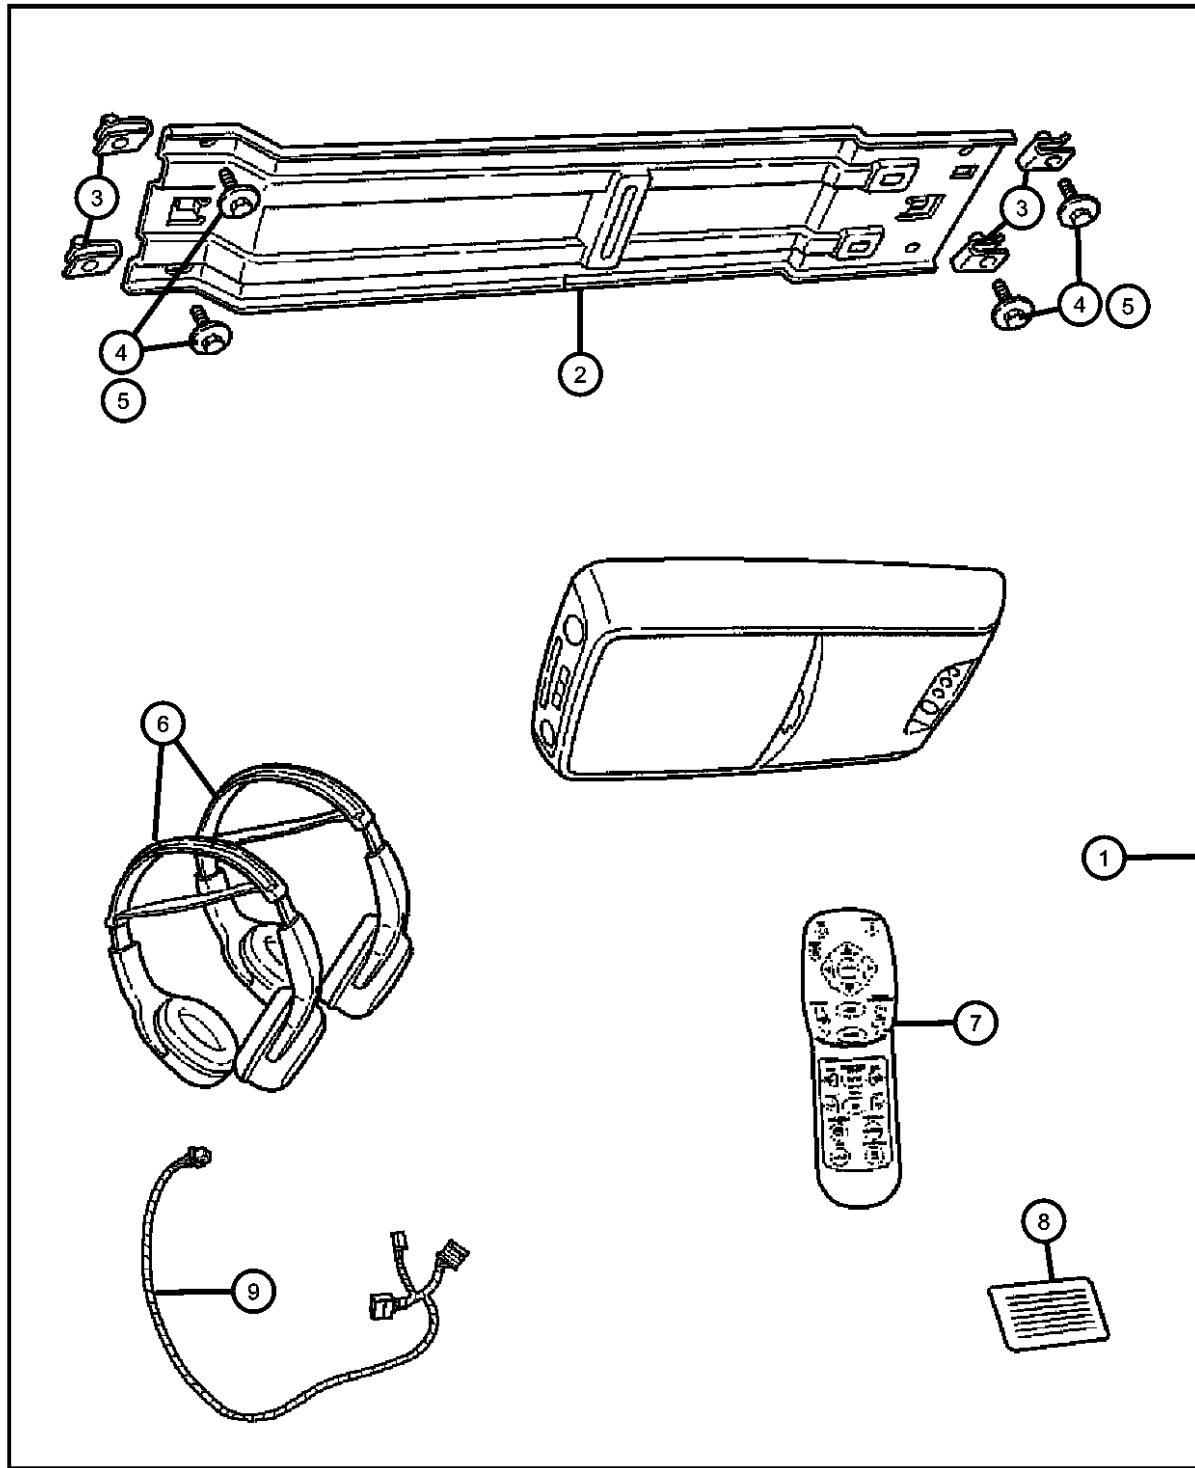

Media System - Rear Seat Video
Figure 1-150

ITEM	PART NUMBER	QTY	LINE	SERIES	BODY	ENGINE	TRANS	TRIM	DESCRIPTION
1	82208043	1							MEDIA SYSTEM, Monitor with DVD
2	55364088AA	1							BRACKET Without Sunroof
	55364115AA	1							With Sunroof
3	06101308	1							NUT, U, M6x1.00
4	06503384	4							SCREW AND WASHER, Hex Head, M5x.8x12
5	06101651	1							SCREW, Hex Head, M6x1x16, Bracket to Roof Panel
6	05064037AA	1							HEADPHONES, Wireless Infrared
	04685936AE	2							Radio Frequency
7	56043231AA	1							REMOTE, Wireless Infrared
8	05020533AA	1							LABEL, Mercury Warning
9	05135247AA	1							HARNASS, Wiring

DURANGO (HB)

SERIES   LINE
M = ST   1 = 2WD
H = SLT   5 = 4WD
P = Limited

BODY
74 = Sport Utility 4 Door

ENGINE
EKG = MAGNUM 3.7L
EZA = HEMI 5.7L
EVA = Next Generation 4.7L
Magnum V8

TRANSMISSION
DG6 = 4 Speed Automatic 42RLE
DGQ = 5 Speed Automatic 5-45RFE
DG0 = All Automatic Transmissions

AR = use ase required - = Non illustrated part

2005 HB