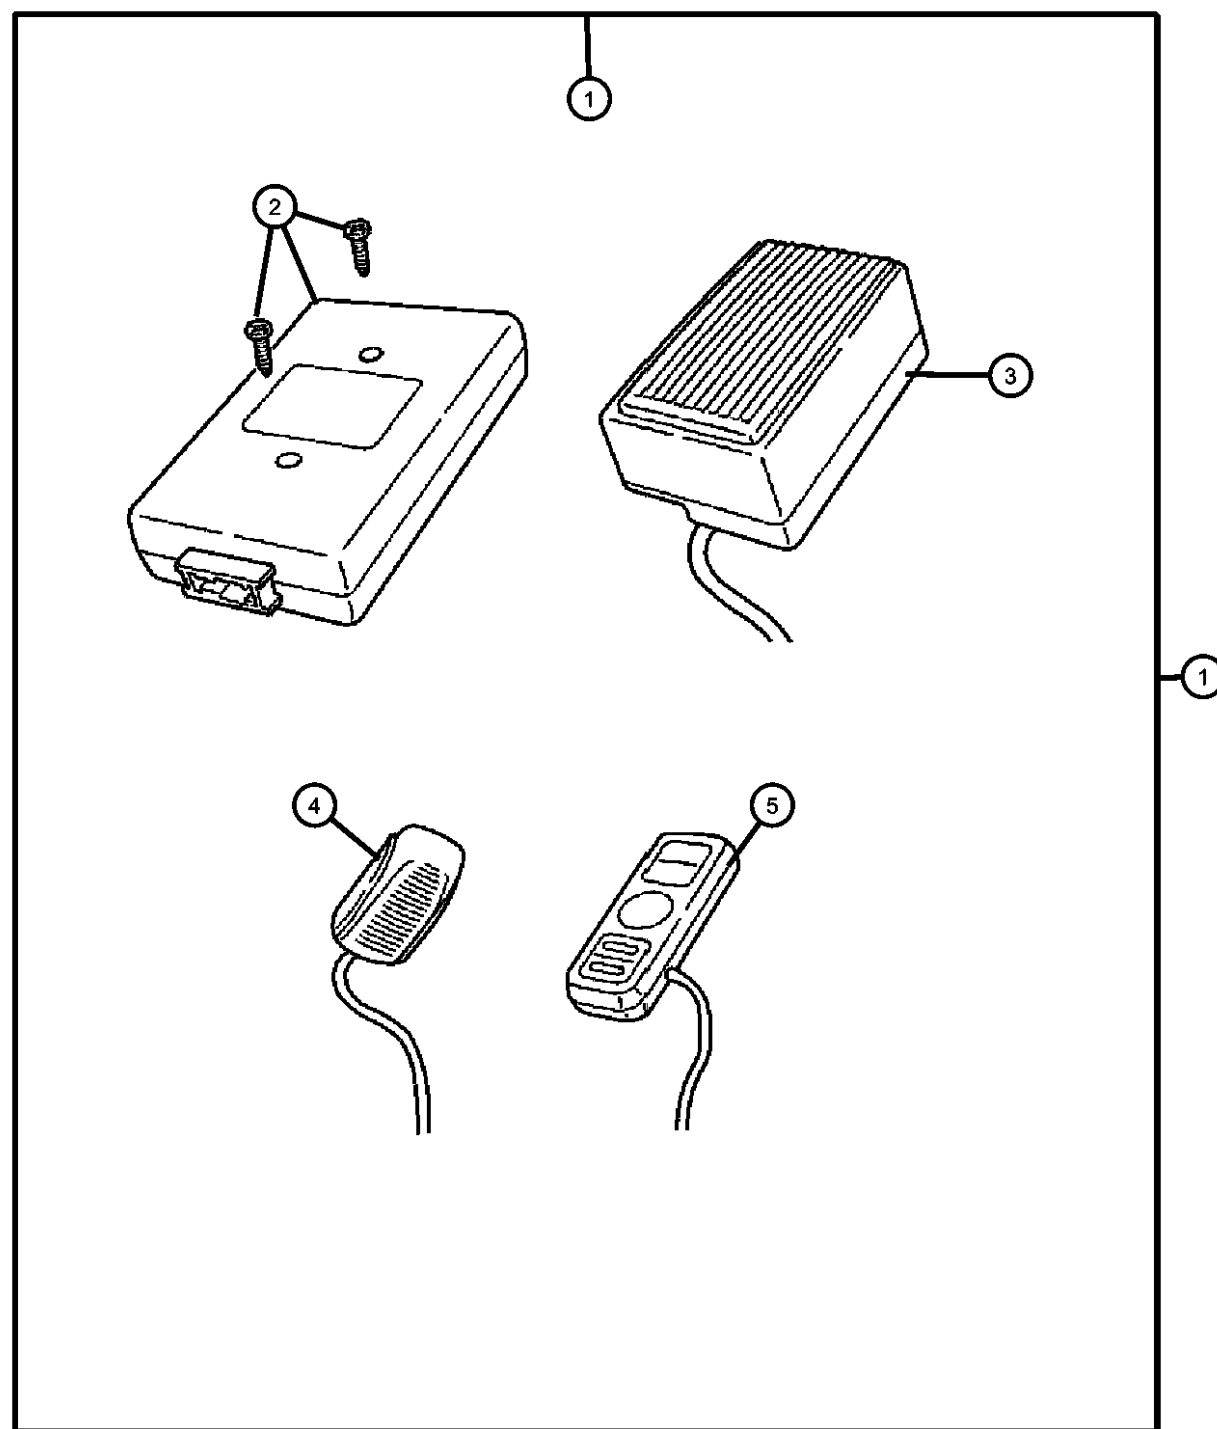

Figure 1-330

ITEM	PART NUMBER	QTY	LINE	SERIES	BODY	ENGINE	TRANS	TRIM	DESCRIPTION

Note: For Warranty Repair On Item 2, Order Using Z Prefix

1	82207853AE	1							HANDS FREE KIT, Cellular Phone
2	05114359AD	1							MODULE, U Connect
3	05102026AA	1							SPEAKER, Front
4	05102025AA	1							MICROPHONE, Audio
5	05102027AA	1							CONTROLLER, Audio

DURANGO (HB)

SERIES   LINE
M = ST   1 = 2WD
H = SLT   5 = 4WD
P = Limited

BODY
74 = Sport Utility 4 Door

ENGINE
EKG = MAGNUM 3.7L
EZA = HEMI 5.7L
EVA = Next Generation 4.7L
Magnum V8

TRANSMISSION
DG6 = 4 Speed Automatic 42RLE
DGQ = 5 Speed Automatic 5-45RFE
DG0 = All Automatic Transmissions

AR = use ase required - = Non illustrated part

2005 HB