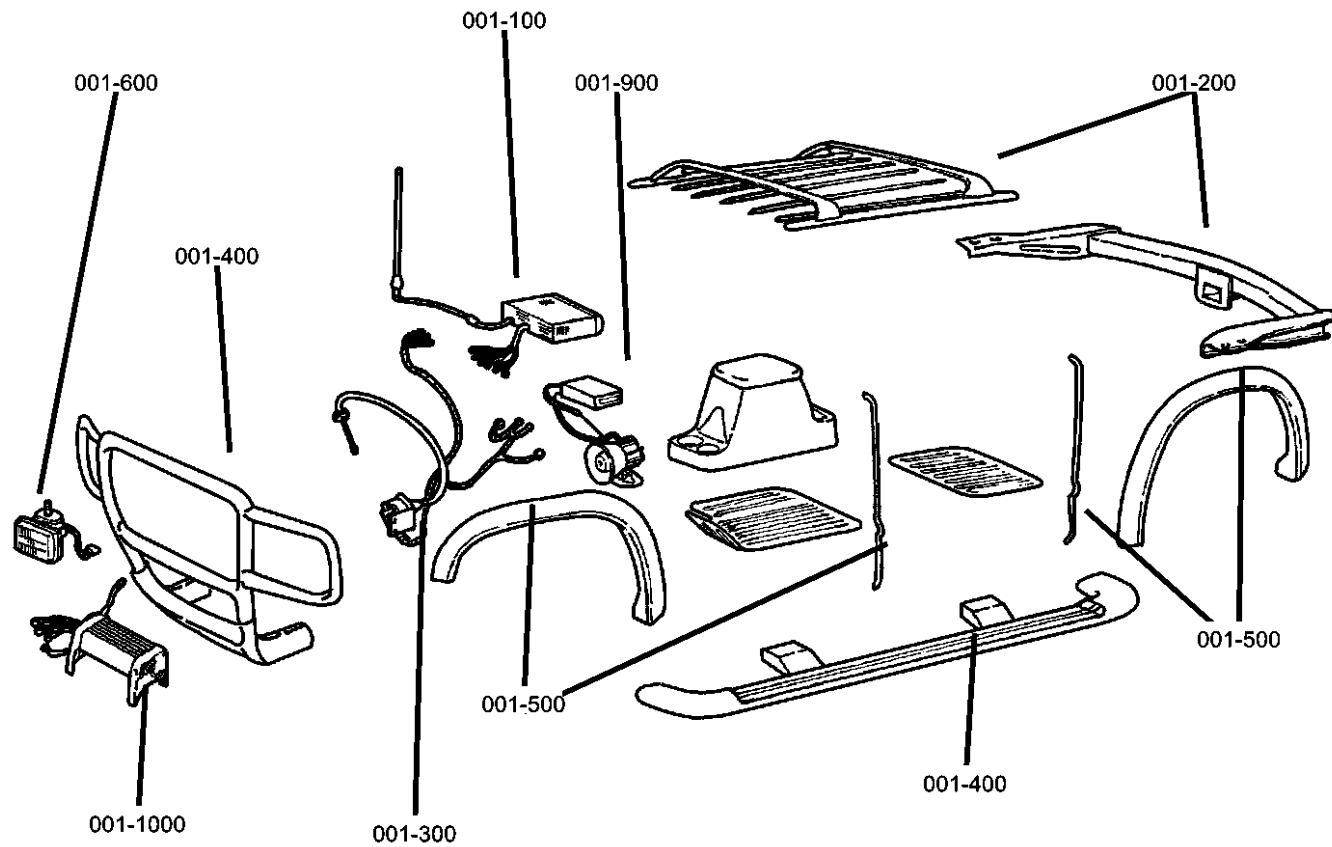

Group - 1

Component Parts for Mopar Accessories

Group - 1 Component Parts for Mopar Accessories

Illustration Title

Group-Fig. No.

Audio & Electronics

Satellite Receiver Kit ..... Fig. 1 - 120
Install Kit Satellite Receiver ..... Fig. 1 - 125
Media System - Rear Seat Video ..... Fig. 1 - 150
Navigation Kit ..... Fig. 1 - 160

Carriers & Cargo Hauling

Bike Carrier - Hitch Mount Four Bikes ..... Fig. 1 - 210
Bike Carrier, Hitch Mount Two Bikes ..... Fig. 1 - 215
Bike Carrier - Roof Mount- Fork ..... Fig. 1 - 220
Bike Carrier- Roof Mount -Upright ..... Fig. 1 - 225
Carrier Kit - Canoe ..... Fig. 1 - 230
Carrier Kit - Watersports ..... Fig. 1 - 232
Carrier Kit, Snowboard or Ski ..... Fig. 1 - 235
Rack Kit - Multipurpose ..... Fig. 1 - 238
Carrier Kit - Ski, Hitch Mount ..... Fig. 1 - 240
Luggage Carrier Roof Vinyl ..... Fig. 1 - 264
Carrier Kit / Luggage ..... Fig. 1 - 266

Driving Convenience

Sensor Package Park/Distance ..... Fig. 1 - 310
Remote Start - Installation Kit ..... Fig. 1 - 320
Hands Free Kit/Cellular Phone Blue Tooth ..... Fig. 1 - 330

Exterior Protection

Air Deflector Kit - Front ..... Fig. 1 - 510

4 - Wheeling & Off Road

Skid Plate Kit - Transfer Case ..... Fig. 1 - 1010

001-100 Audio & Electronics	001-1000 4 - Wheeling & Off Road	001-200 Carriers & Cargo Hauling	001-300 Driving Convenience
001-500 Exterior Protection