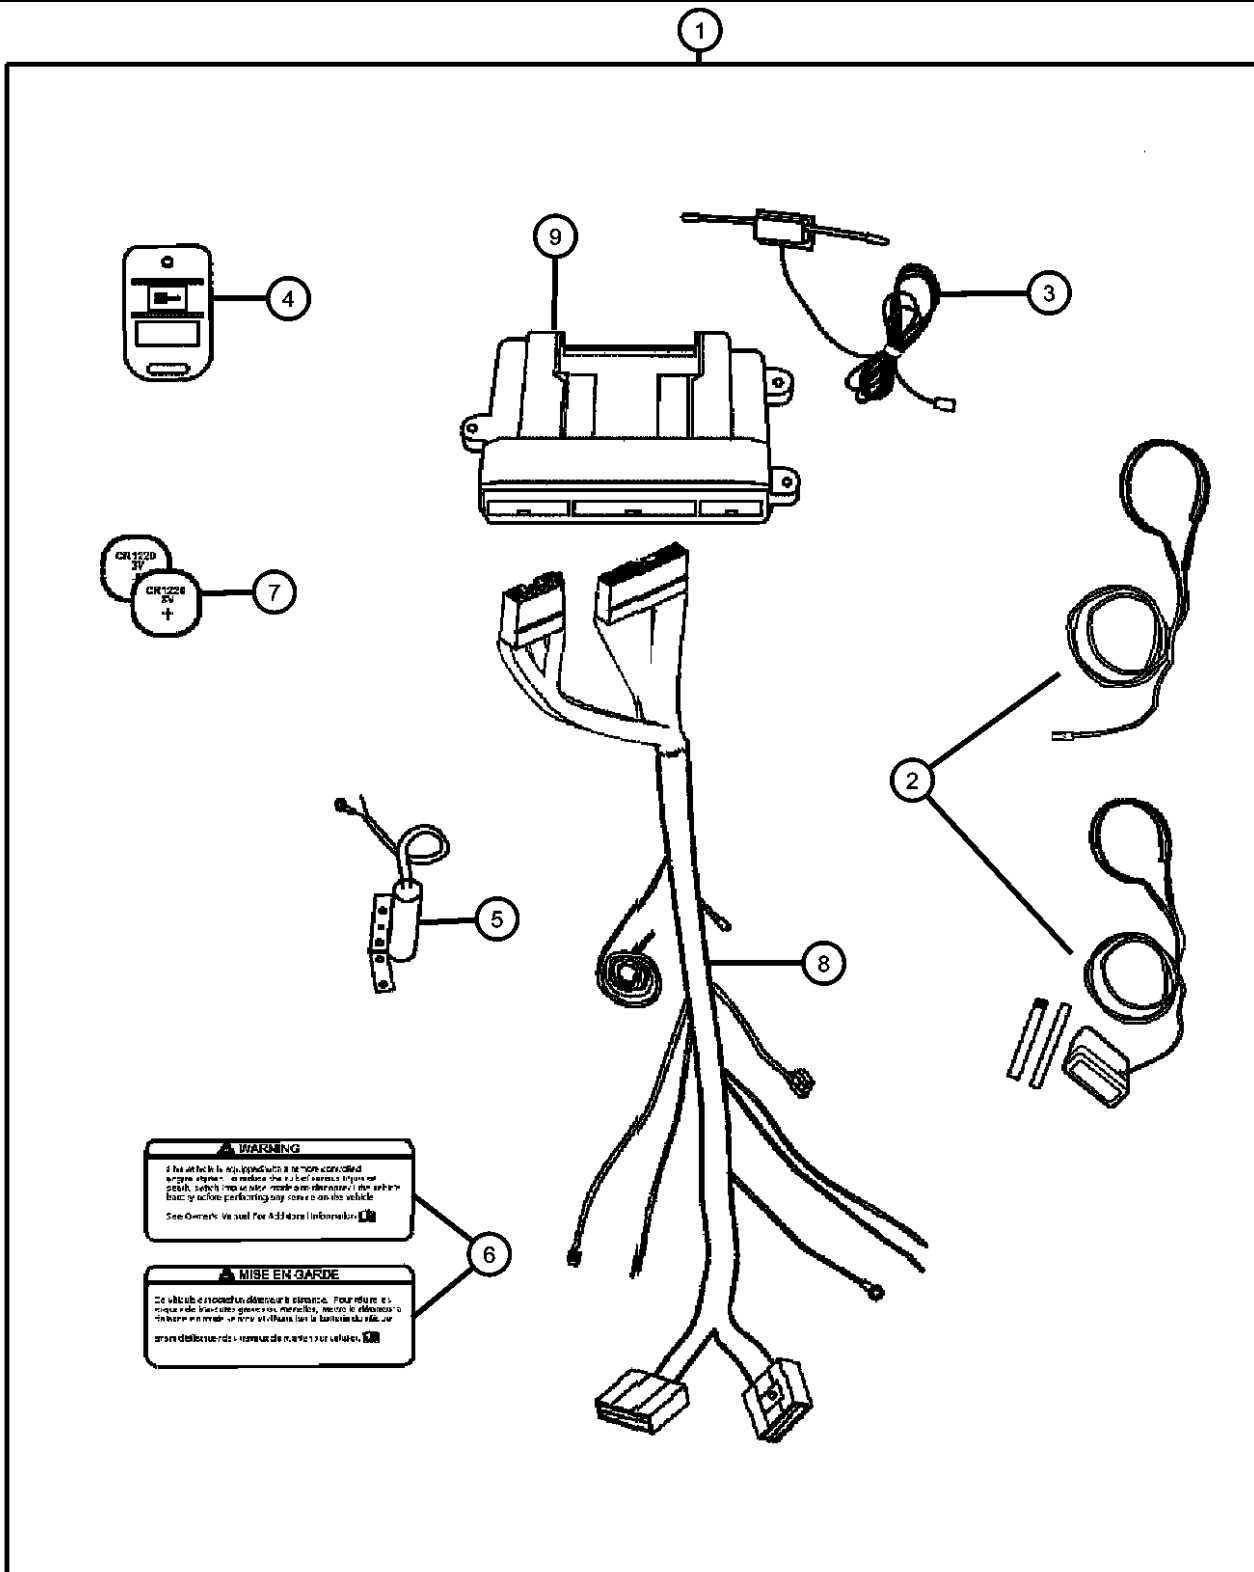

Remote Start - Installation Kit
Figure 1-320

ITEM	PART NUMBER	QTY	LINE	SERIES	BODY	ENGINE	TRANS	TRIM	DESCRIPTION
1	82208863AB	1							INSTALL KIT, REMOTE START
2	05140470AA	1							ANTENNA
3	05140471AA	1							ANTENNA
4	05140472AA	1							TRANSMITTER
5	05140473AA	1							SWITCH
6	05140474AA	1							LABEL
7	05140773AA	1							BATTERY, Transmitter, 12 Per Package
8	05140773AA	1							HARNESS, HARNESS-ENGINE, Serviced in Electrical, (NOT SERVICED)
9	82208859	1							MODULE KIT, REMOTE START

DURANGO (HB)

SERIES   LINE
M = ST   1 = 2WD
H = SLT   5 = 4WD
P = Limited

BODY
74 = Sport Utility 4 Door

ENGINE
EKG = MAGNUM 3.7L
EZA = HEMI 5.7L
EVA = Next Generation 4.7L
Magnum V8

TRANSMISSION
DG6 = 4 Speed Automatic 42RLE
DGQ = 5 Speed Automatic 5-45RFE
DG0 = All Automatic Transmissions

AR = use ase required - = Non illustrated part

2005 HB