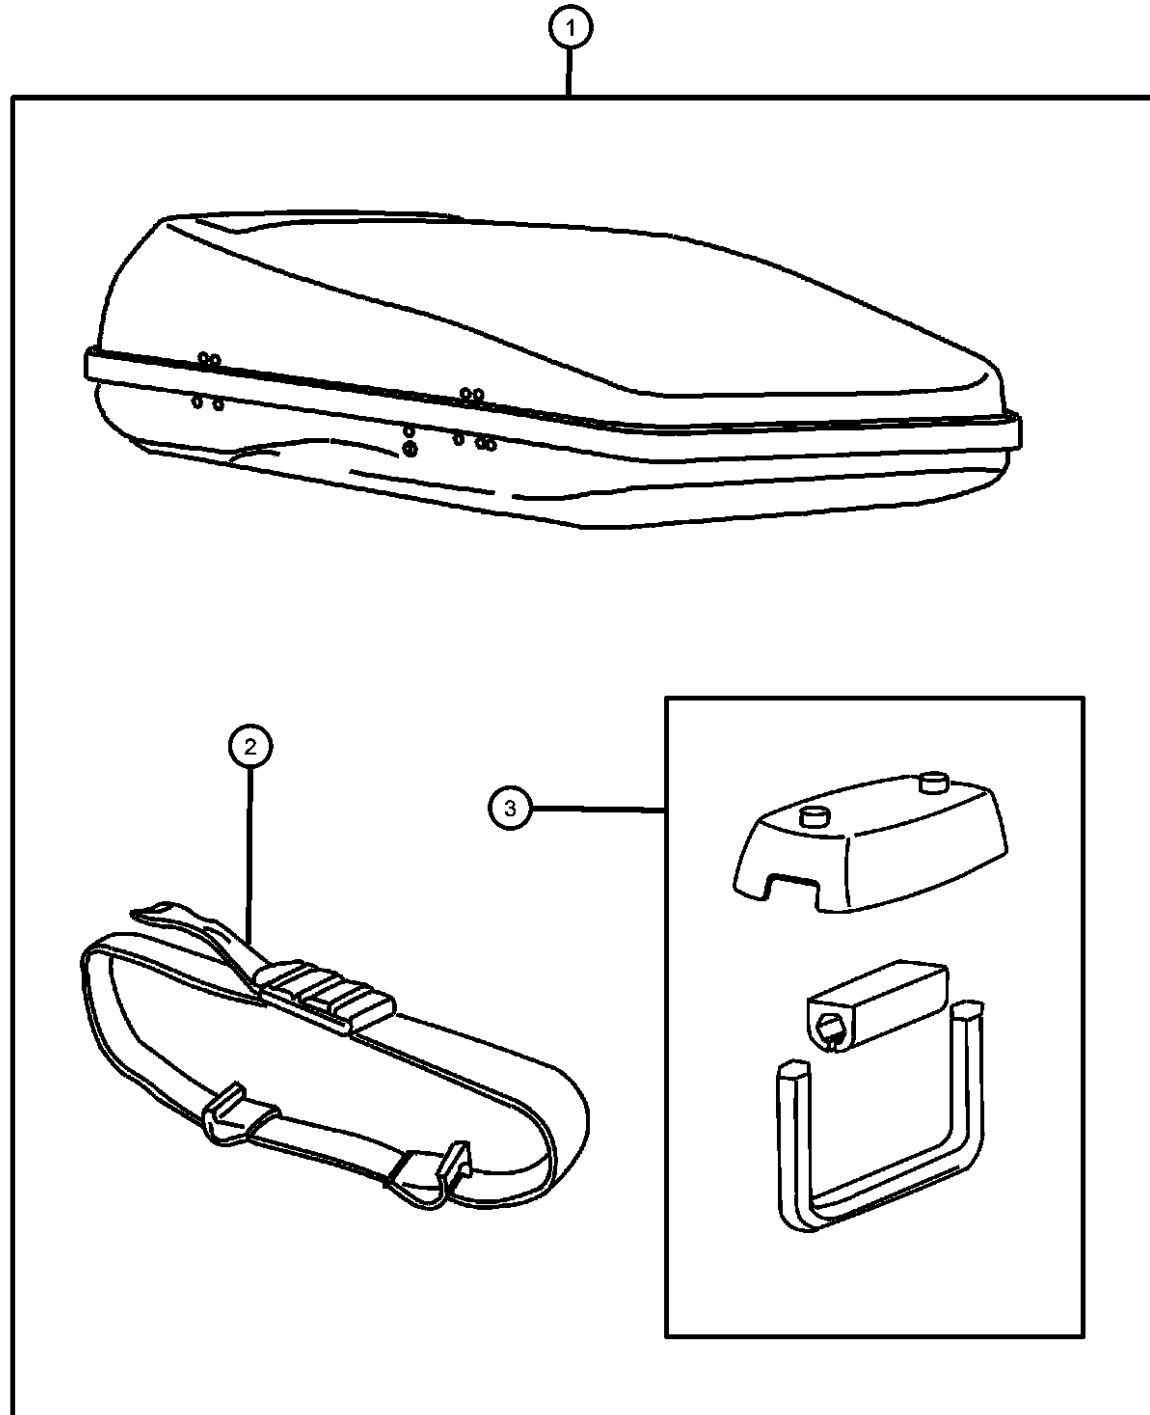

Carrier Kit / Luggage
Figure 1-266

ITEM	PART NUMBER	QTY	LINE	SERIES	BODY	ENGINE	TRANS	TRIM	DESCRIPTION

Note; Requires Roof Rack

1	82207341	1							CARRIER KIT, Luggage 480 Liter Capacity
	82207353	1							440 Liter Capacity
2	05086160AA	1							STRAP, Cargo Tie Down
3	05086159AA	1							HARDWARE KIT

DURANGO (HB)

SERIES   LINE
M = ST   1 = 2WD
H = SLT   5 = 4WD
P = Limited

BODY
74 = Sport Utility 4 Door

ENGINE
EKG = MAGNUM 3.7L
EZA = HEMI 5.7L
EVA = Next Generation 4.7L
Magnum V8

TRANSMISSION
DG6 = 4 Speed Automatic 42RLE
DGQ = 5 Speed Automatic 5-45RFE
DG0 = All Automatic Transmissions

AR = use ase required   - = Non illustrated part

2005 HB