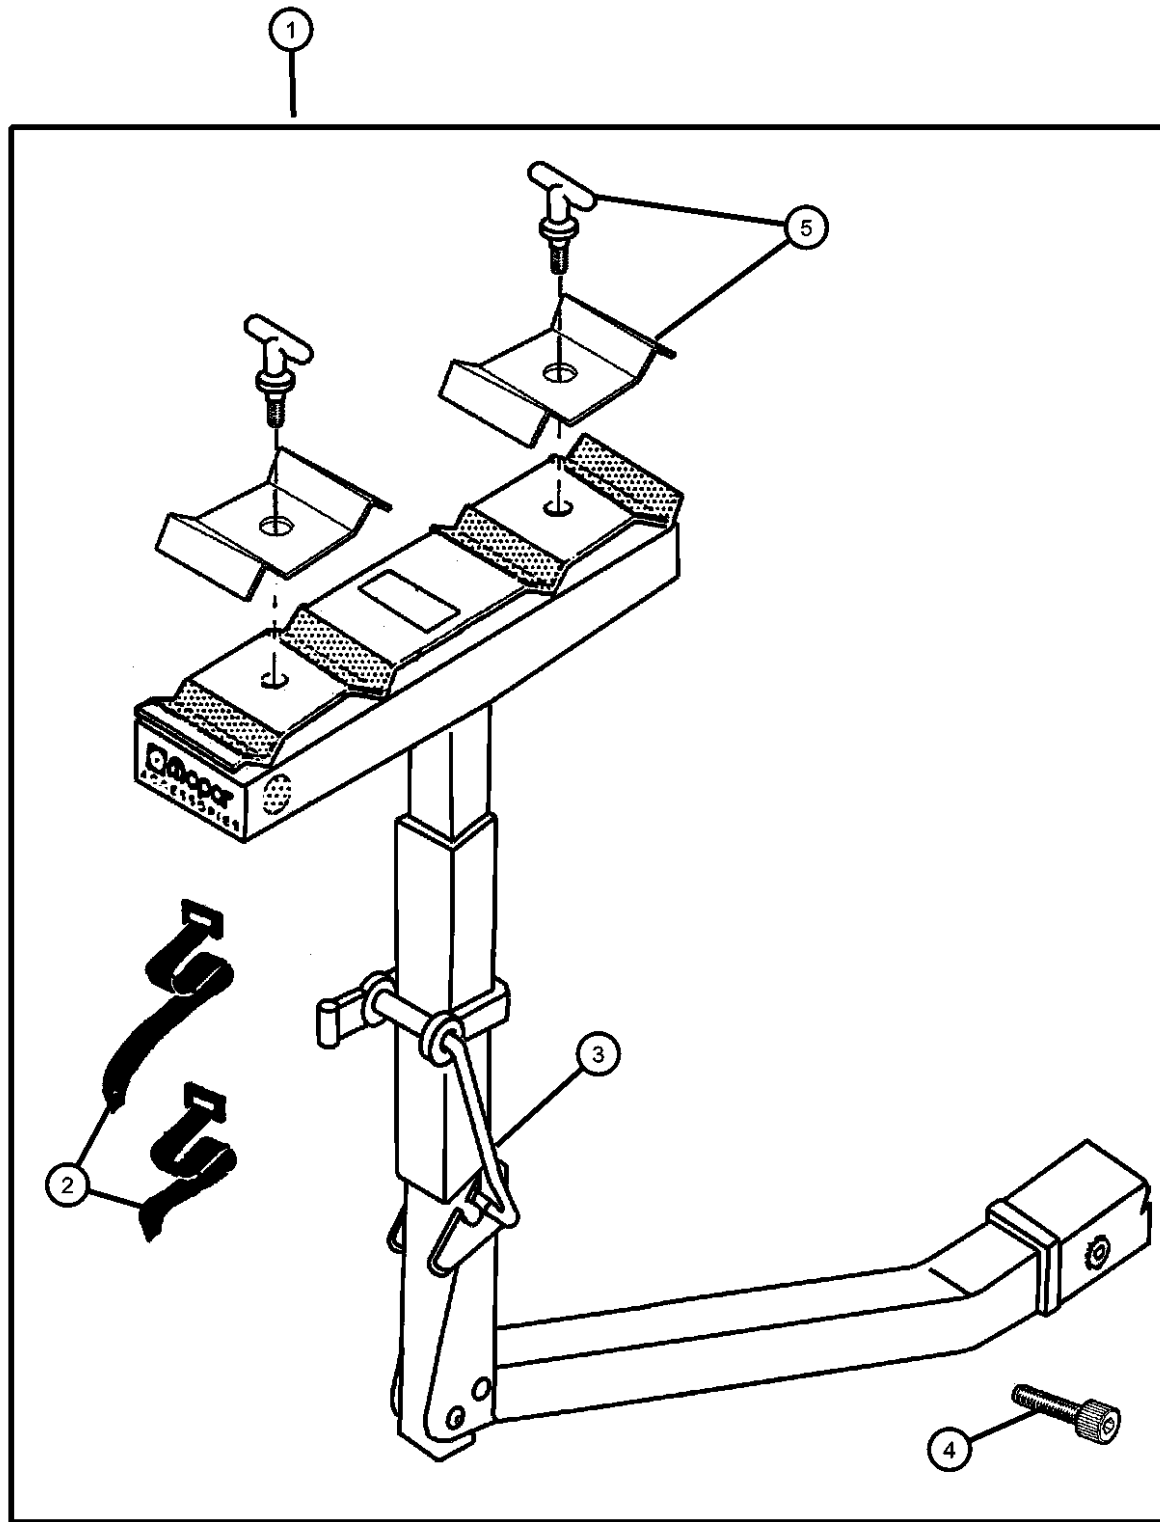

ITEM	PART NUMBER	QTY	LINE	SERIES	BODY	ENGINE	TRANS	TRIM	DESCRIPTION
------	-------------	-----	------	--------	------	--------	-------	------	-------------

Note; Requires 2 Inch Hitch Receiver

1	82204328	1							CARRIER KIT, Bike
2	04762880	1							STRAP KIT, Velcro
3	05016775AA	1							STRAP KIT, Bike Carrier Latch
4	05016776AA	1							BOLT KIT, Security
5	05018825AA	1							HARDWARE KIT, Bike Carrier