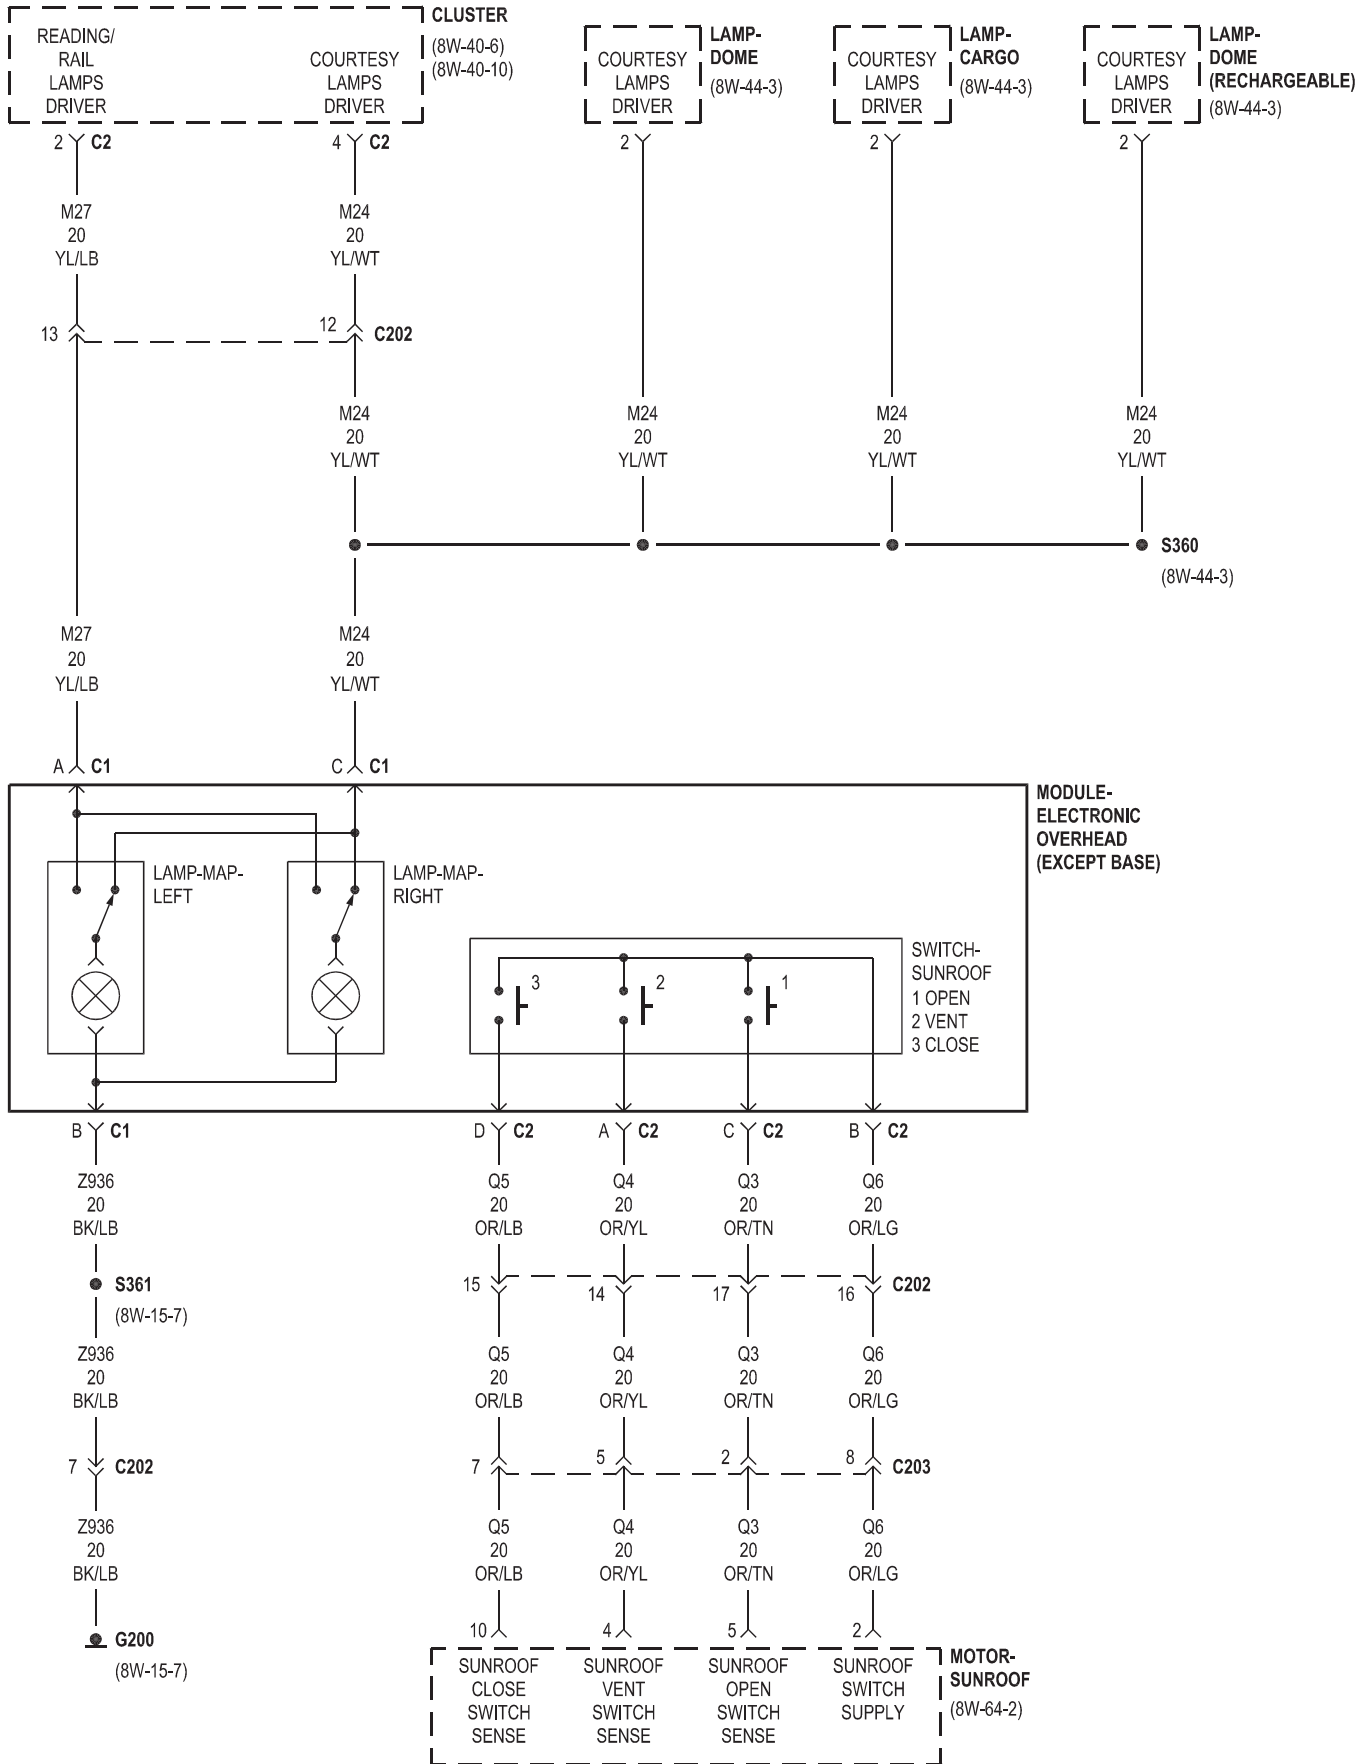

8W-48 REAR WINDOW DEFOGGER

Component	Page	Component	Page
Backlite-Electric Heated	8W-48-2	G200	8W-48-2
Cluster	8W-48-2	G301	8W-48-2
Control-A/C-Heater	8W-48-2	Module-Totally Integrated Power	8W-48-2
Fuse 22	8W-48-2		

8W-49 OVERHEAD CONSOLE

Component	Page	Component	Page
Cluster	8W-49-2, 3	Lamp-Cargo	8W-49-3
Fuse 6	8W-49-2	Lamp-Dome	8W-49-3
Fuse 7	8W-49-2	Lamp-Vanity-Left	8W-49-2
Fuse 8	8W-49-2	Mirror-Inside Rearview	8W-49-4
Fuse 14	8W-49-2	Module-Electronic Overhead	8W-49-3
G200	8W-49-2, 3	Module-Totally Integrated Power	8W-49-2, 4
G250	8W-49-2, 4	Motor-Sunroof	8W-49-3

8W-50 FRONT LIGHTING

Component	Page	Component	Page
Cluster	8W-50-2	Lamp-Headlamp-Right	8W-50-3
Fuse 8	8W-50-2	Lamp-Park/Turn-Left Front	8W-50-6
Fuse 17	8W-50-2	Lamp-Park/Turn-Right Front	8W-50-6
Fuse 33	8W-50-2	Module-Headlamp Leveling-Left	8W-50-5
G110	8W-50-3, 4, 5, 6	Module-Headlamp Leveling-Right	8W-50-5
G112	8W-50-3, 4, 5, 6	Module-Steering Control	8W-50-2
G200	8W-50-2	Module-Totally Integrated	
Lamp-Fog-Left Front	8W-50-4	Power	8W-50-2, 3, 4, 5, 6
Lamp-Fog-Right Front	8W-50-4	Switch-Bank	8W-50-2
Lamp-Headlamp-Left	8W-50-3		

8W-51 REAR LIGHTING

Component	Page	Component	Page
Cluster	8W-51-2, 4	Lamp-Tail Turn-Left	8W-51-7
Fuse 3	8W-51-4	Lamp-Tail Turn-Right	8W-51-7
Fuse 8	8W-51-2	Lamp-Tail/Stop-Left	8W-51-5
Fuse 17	8W-51-2	Lamp-Tail/Stop-Right	8W-51-5
G200	8W-51-2	Lamp-Tail/Stop/Fog-Left	8W-51-6
G250	8W-51-2	Lamp-Tail/Stop/Fog-Right	8W-51-6
G301	8W-51-3, 4, 5, 6, 7	Module-Steering Control	8W-51-2
G303	8W-51-3, 5, 6, 7	Module-Totally Integrated	
Lamp-Backup-Left	8W-51-3	Power	8W-51-2, 3, 4, 5, 6, 7
Lamp-Backup-Right	8W-51-3	Switch-Backup Lamp	8W-51-3
Lamp-High Mounted Stop	8W-51-4	Switch-Stop Lamp	8W-51-4
Lamp-License	8W-51-7		