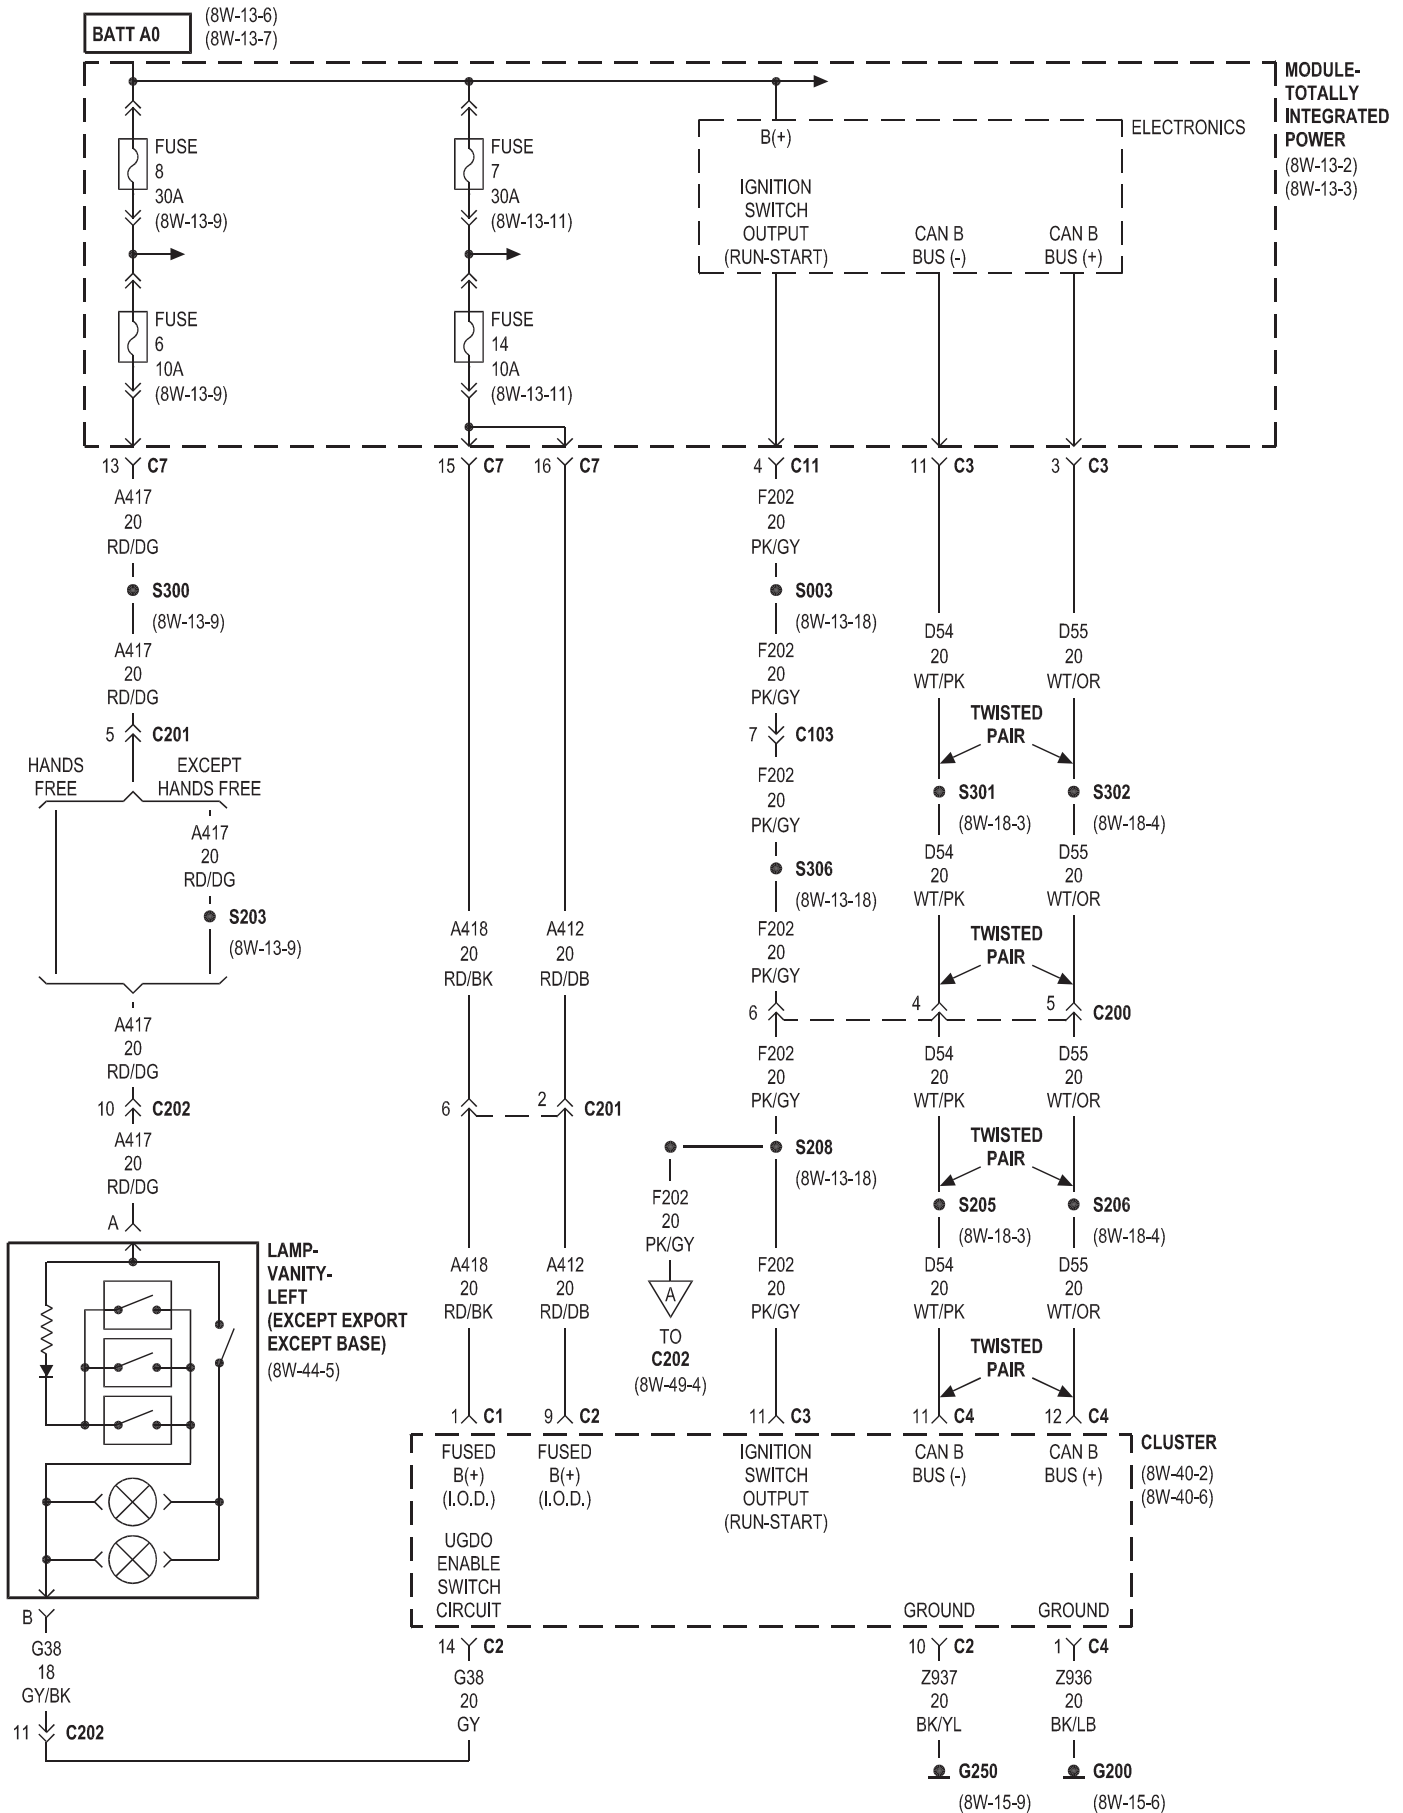

8W-48 REAR WINDOW DEFOGGER

Component	Page	Component	Page
Backlite-Electric Heated	8W-48-2	G200	8W-48-2
Cluster	8W-48-2	G301	8W-48-2
Control-A/C-Heater	8W-48-2	Module-Totally Integrated Power	8W-48-2
Fuse 22	8W-48-2		

8W-49 OVERHEAD CONSOLE

Component	Page	Component	Page
Cluster	8W-49-2, 3	Lamp-Cargo	8W-49-3
Fuse 6	8W-49-2	Lamp-Dome	8W-49-3
Fuse 7	8W-49-2	Lamp-Vanity-Left	8W-49-2
Fuse 8	8W-49-2	Mirror-Inside Rearview	8W-49-4
Fuse 14	8W-49-2	Module-Electronic Overhead	8W-49-3
G200	8W-49-2, 3	Module-Totally Integrated Power	8W-49-2, 4
G250	8W-49-2, 4	Motor-Sunroof	8W-49-3

8W-50 FRONT LIGHTING

Component	Page	Component	Page
Cluster	8W-50-2	Lamp-Headlamp-Right	8W-50-3
Fuse 8	8W-50-2	Lamp-Park/Turn-Left Front	8W-50-6
Fuse 17	8W-50-2	Lamp-Park/Turn-Right Front	8W-50-6
Fuse 33	8W-50-2	Module-Headlamp Leveling-Left	8W-50-5
G110	8W-50-3, 4, 5, 6	Module-Headlamp Leveling-Right	8W-50-5
G112	8W-50-3, 4, 5, 6	Module-Steering Control	8W-50-2
G200	8W-50-2	Module-Totally Integrated	
Lamp-Fog-Left Front	8W-50-4	Power	8W-50-2, 3, 4, 5, 6
Lamp-Fog-Right Front	8W-50-4	Switch-Bank	8W-50-2
Lamp-Headlamp-Left	8W-50-3		

8W-51 REAR LIGHTING

Component	Page	Component	Page
Cluster	8W-51-2, 4	Lamp-Tail Turn-Left	8W-51-7
Fuse 3	8W-51-4	Lamp-Tail Turn-Right	8W-51-7
Fuse 8	8W-51-2	Lamp-Tail/Stop-Left	8W-51-5
Fuse 17	8W-51-2	Lamp-Tail/Stop-Right	8W-51-5
G200	8W-51-2	Lamp-Tail/Stop/Fog-Left	8W-51-6
G250	8W-51-2	Lamp-Tail/Stop/Fog-Right	8W-51-6
G301	8W-51-3, 4, 5, 6, 7	Module-Steering Control	8W-51-2
G303	8W-51-3, 5, 6, 7	Module-Totally Integrated	
Lamp-Backup-Left	8W-51-3	Power	8W-51-2, 3, 4, 5, 6, 7
Lamp-Backup-Right	8W-51-3	Switch-Backup Lamp	8W-51-3
Lamp-High Mounted Stop	8W-51-4	Switch-Stop Lamp	8W-51-4
Lamp-License	8W-51-7		