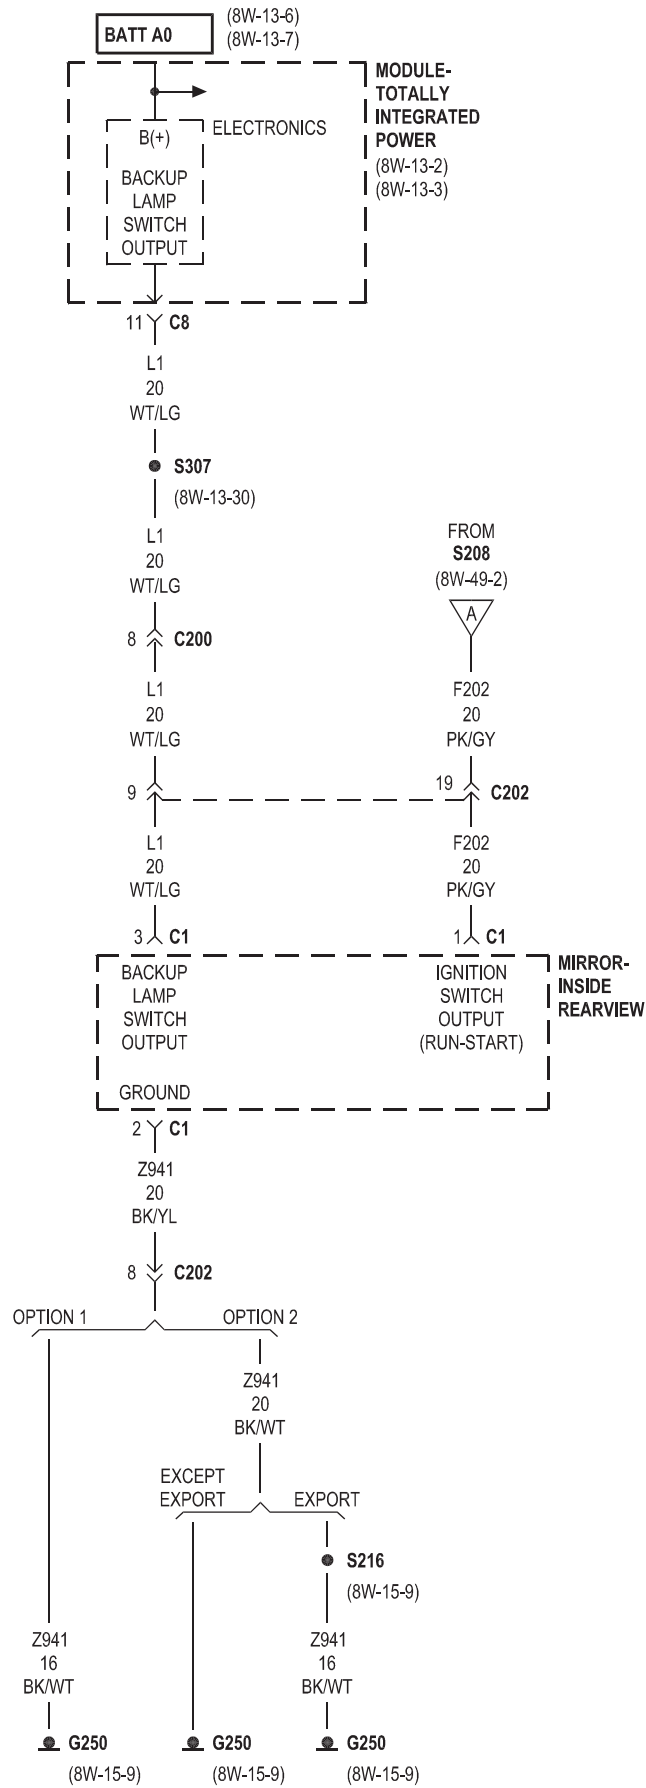

8W-48 REAR WINDOW DEFOGGER

Component	Page	Component	Page
Backlite-Electric Heated	8W-48-2	G200	8W-48-2
Cluster	8W-48-2	G301	8W-48-2
Control-A/C-Heater	8W-48-2	Module-Totally Integrated Power	8W-48-2
Fuse 22	8W-48-2		

8W-49 OVERHEAD CONSOLE

Component	Page	Component	Page
Cluster	8W-49-2, 3	Lamp-Cargo	8W-49-3
Fuse 6	8W-49-2	Lamp-Dome	8W-49-3
Fuse 7	8W-49-2	Lamp-Vanity-Left	8W-49-2
Fuse 8	8W-49-2	Mirror-Inside Rearview	8W-49-4
Fuse 14	8W-49-2	Module-Electronic Overhead	8W-49-3
G200	8W-49-2, 3	Module-Totally Integrated Power	8W-49-2, 4
G250	8W-49-2, 4	Motor-Sunroof	8W-49-3

8W-50 FRONT LIGHTING

Component	Page	Component	Page
Cluster	8W-50-2	Lamp-Headlamp-Right	8W-50-3
Fuse 8	8W-50-2	Lamp-Park/Turn-Left Front	8W-50-6
Fuse 17	8W-50-2	Lamp-Park/Turn-Right Front	8W-50-6
Fuse 33	8W-50-2	Module-Headlamp Leveling-Left	8W-50-5
G110	8W-50-3, 4, 5, 6	Module-Headlamp Leveling-Right	8W-50-5
G112	8W-50-3, 4, 5, 6	Module-Steering Control	8W-50-2
G200	8W-50-2	Module-Totally Integrated	
Lamp-Fog-Left Front	8W-50-4	Power	8W-50-2, 3, 4, 5, 6
Lamp-Fog-Right Front	8W-50-4	Switch-Bank	8W-50-2
Lamp-Headlamp-Left	8W-50-3		

8W-51 REAR LIGHTING

Component	Page	Component	Page
Cluster	8W-51-2, 4	Lamp-Tail Turn-Left	8W-51-7
Fuse 3	8W-51-4	Lamp-Tail Turn-Right	8W-51-7
Fuse 8	8W-51-2	Lamp-Tail/Stop-Left	8W-51-5
Fuse 17	8W-51-2	Lamp-Tail/Stop-Right	8W-51-5
G200	8W-51-2	Lamp-Tail/Stop/Fog-Left	8W-51-6
G250	8W-51-2	Lamp-Tail/Stop/Fog-Right	8W-51-6
G301	8W-51-3, 4, 5, 6, 7	Module-Steering Control	8W-51-2
G303	8W-51-3, 5, 6, 7	Module-Totally Integrated	
Lamp-Backup-Left	8W-51-3	Power	8W-51-2, 3, 4, 5, 6, 7
Lamp-Backup-Right	8W-51-3	Switch-Backup Lamp	8W-51-3
Lamp-High Mounted Stop	8W-51-4	Switch-Stop Lamp	8W-51-4
Lamp-License	8W-51-7		