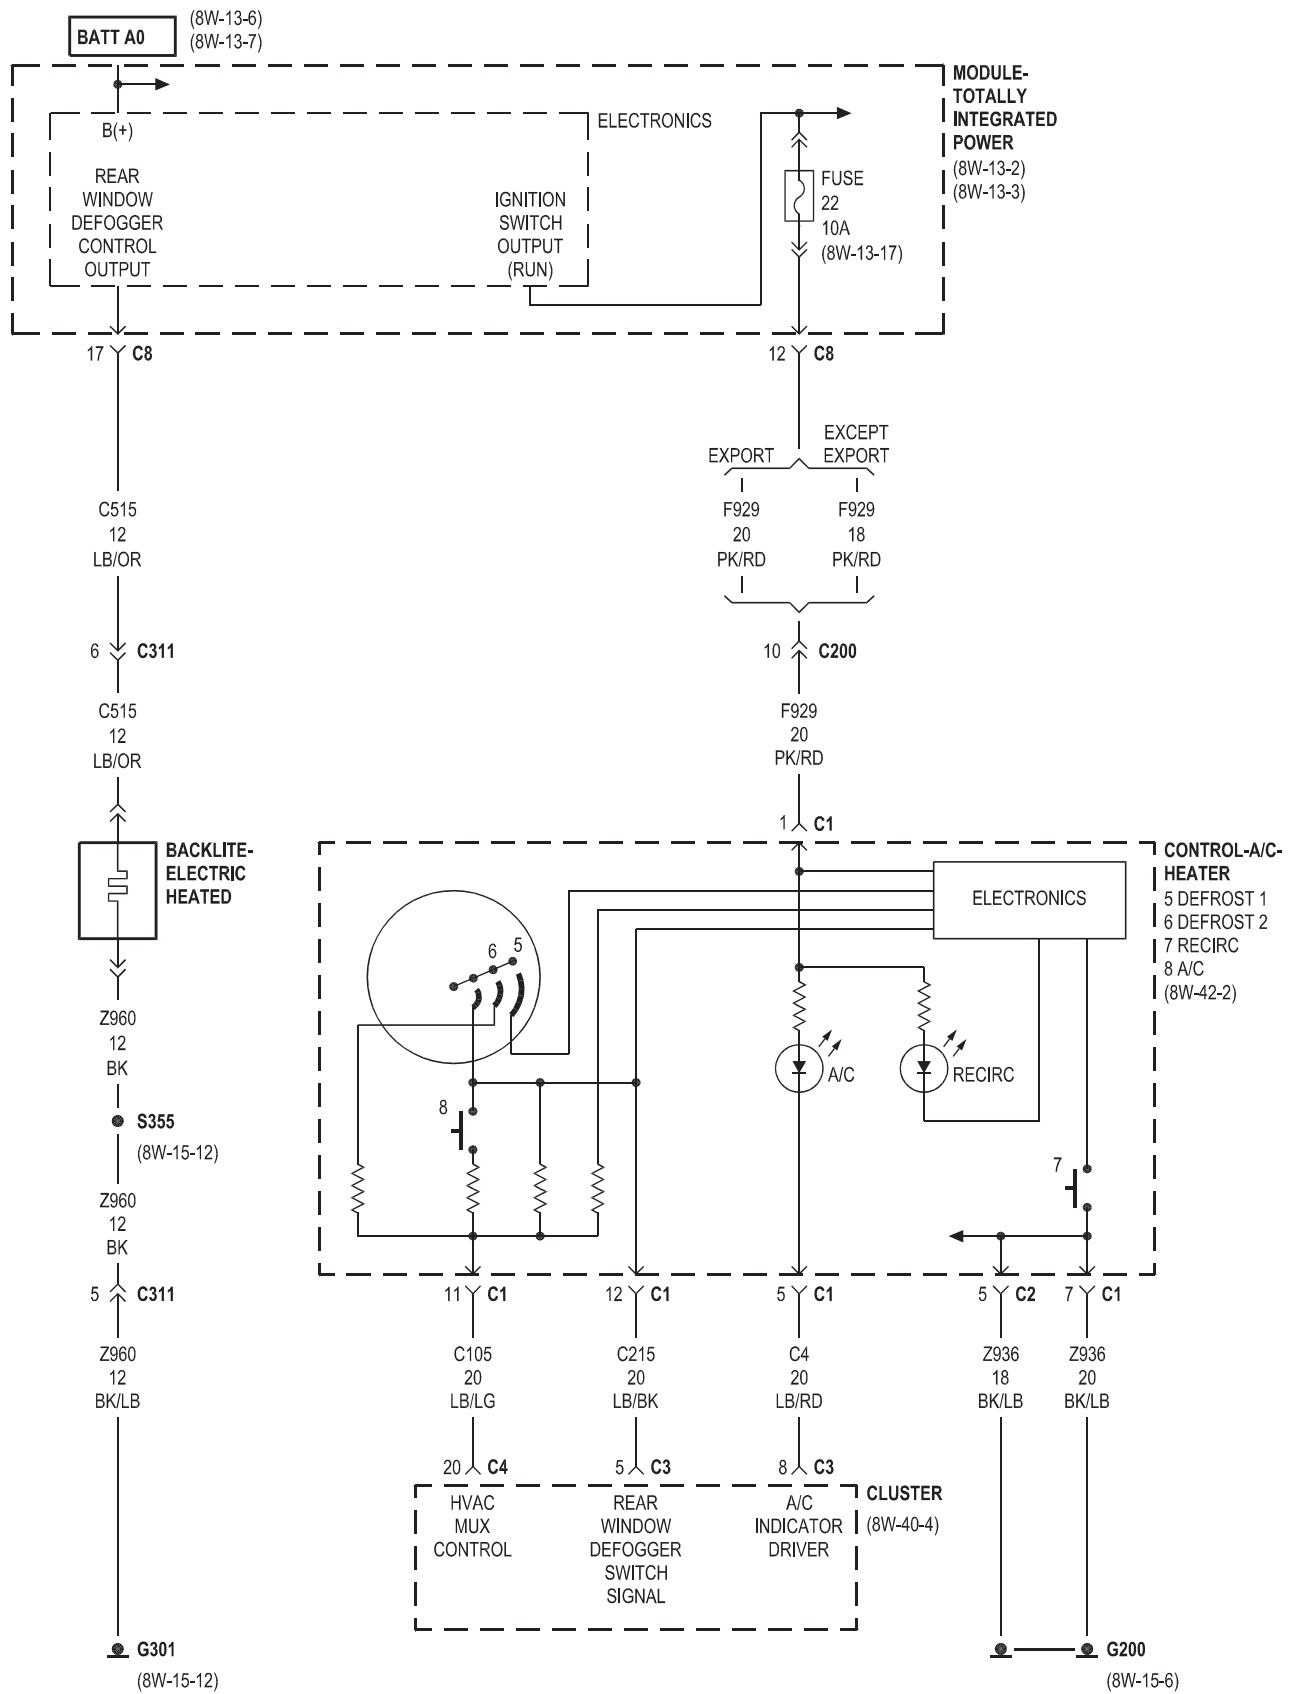

8W-48 REAR WINDOW DEFOGGER

Component	Page	Component	Page
Backlite-Electric Heated	8W-48-2	G200	8W-48-2
Cluster	8W-48-2	G301	8W-48-2
Control-A/C-Heater	8W-48-2	Module-Totally Integrated Power	8W-48-2
Fuse 22	8W-48-2		

8W-49 OVERHEAD CONSOLE

Component	Page	Component	Page
Cluster	8W-49-2, 3	Lamp-Cargo	8W-49-3
Fuse 6	8W-49-2	Lamp-Dome	8W-49-3
Fuse 7	8W-49-2	Lamp-Vanity-Left	8W-49-2
Fuse 8	8W-49-2	Mirror-Inside Rearview	8W-49-4
Fuse 14	8W-49-2	Module-Electronic Overhead	8W-49-3
G200	8W-49-2, 3	Module-Totally Integrated Power	8W-49-2, 4
G250	8W-49-2, 4	Motor-Sunroof	8W-49-3

8W-50 FRONT LIGHTING

Component	Page	Component	Page
Cluster	8W-50-2	Lamp-Headlamp-Right	8W-50-3
Fuse 8	8W-50-2	Lamp-Park/Turn-Left Front	8W-50-6
Fuse 17	8W-50-2	Lamp-Park/Turn-Right Front	8W-50-6
Fuse 33	8W-50-2	Module-Headlamp Leveling-Left	8W-50-5
G110	8W-50-3, 4, 5, 6	Module-Headlamp Leveling-Right	8W-50-5
G112	8W-50-3, 4, 5, 6	Module-Steering Control	8W-50-2
G200	8W-50-2	Module-Totally Integrated	
Lamp-Fog-Left Front	8W-50-4	Power	8W-50-2, 3, 4, 5, 6
Lamp-Fog-Right Front	8W-50-4	Switch-Bank	8W-50-2
Lamp-Headlamp-Left	8W-50-3		

8W-51 REAR LIGHTING

Component	Page	Component	Page
Cluster	8W-51-2, 4	Lamp-Tail Turn-Left	8W-51-7
Fuse 3	8W-51-4	Lamp-Tail Turn-Right	8W-51-7
Fuse 8	8W-51-2	Lamp-Tail/Stop-Left	8W-51-5
Fuse 17	8W-51-2	Lamp-Tail/Stop-Right	8W-51-5
G200	8W-51-2	Lamp-Tail/Stop/Fog-Left	8W-51-6
G250	8W-51-2	Lamp-Tail/Stop/Fog-Right	8W-51-6
G301	8W-51-3, 4, 5, 6, 7	Module-Steering Control	8W-51-2
G303	8W-51-3, 5, 6, 7	Module-Totally Integrated	
Lamp-Backup-Left	8W-51-3	Power	8W-51-2, 3, 4, 5, 6, 7
Lamp-Backup-Right	8W-51-3	Switch-Backup Lamp	8W-51-3
Lamp-High Mounted Stop	8W-51-4	Switch-Stop Lamp	8W-51-4
Lamp-License	8W-51-7		