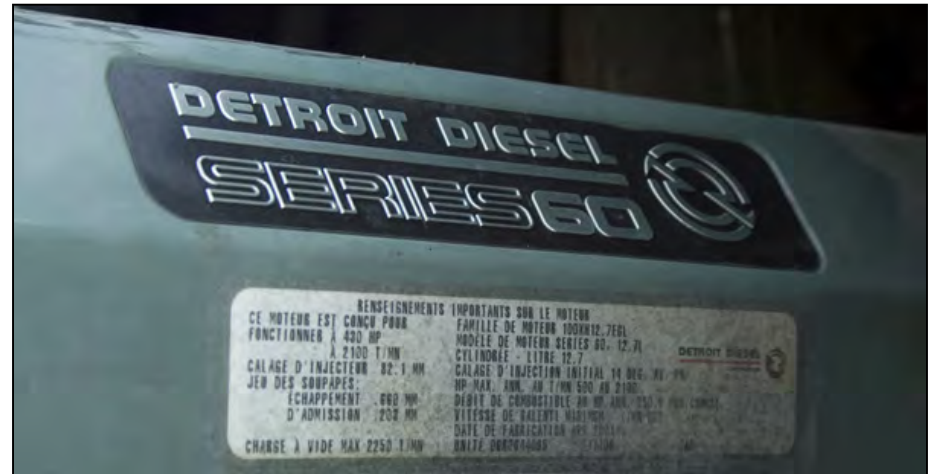

DENSO R5 Starter Installation Guide For:

- 2002 Freightliner Columbia
- Detroit Diesel Series 60 Engine

This guide will assist the technician with the installation of the R5 starter on this particular application.

These installation procedures may vary based on the engine and make, model & year of the vehicle.

Prior to component replacement carefully troubleshoot the starting circuit to identify the true cause of failure.