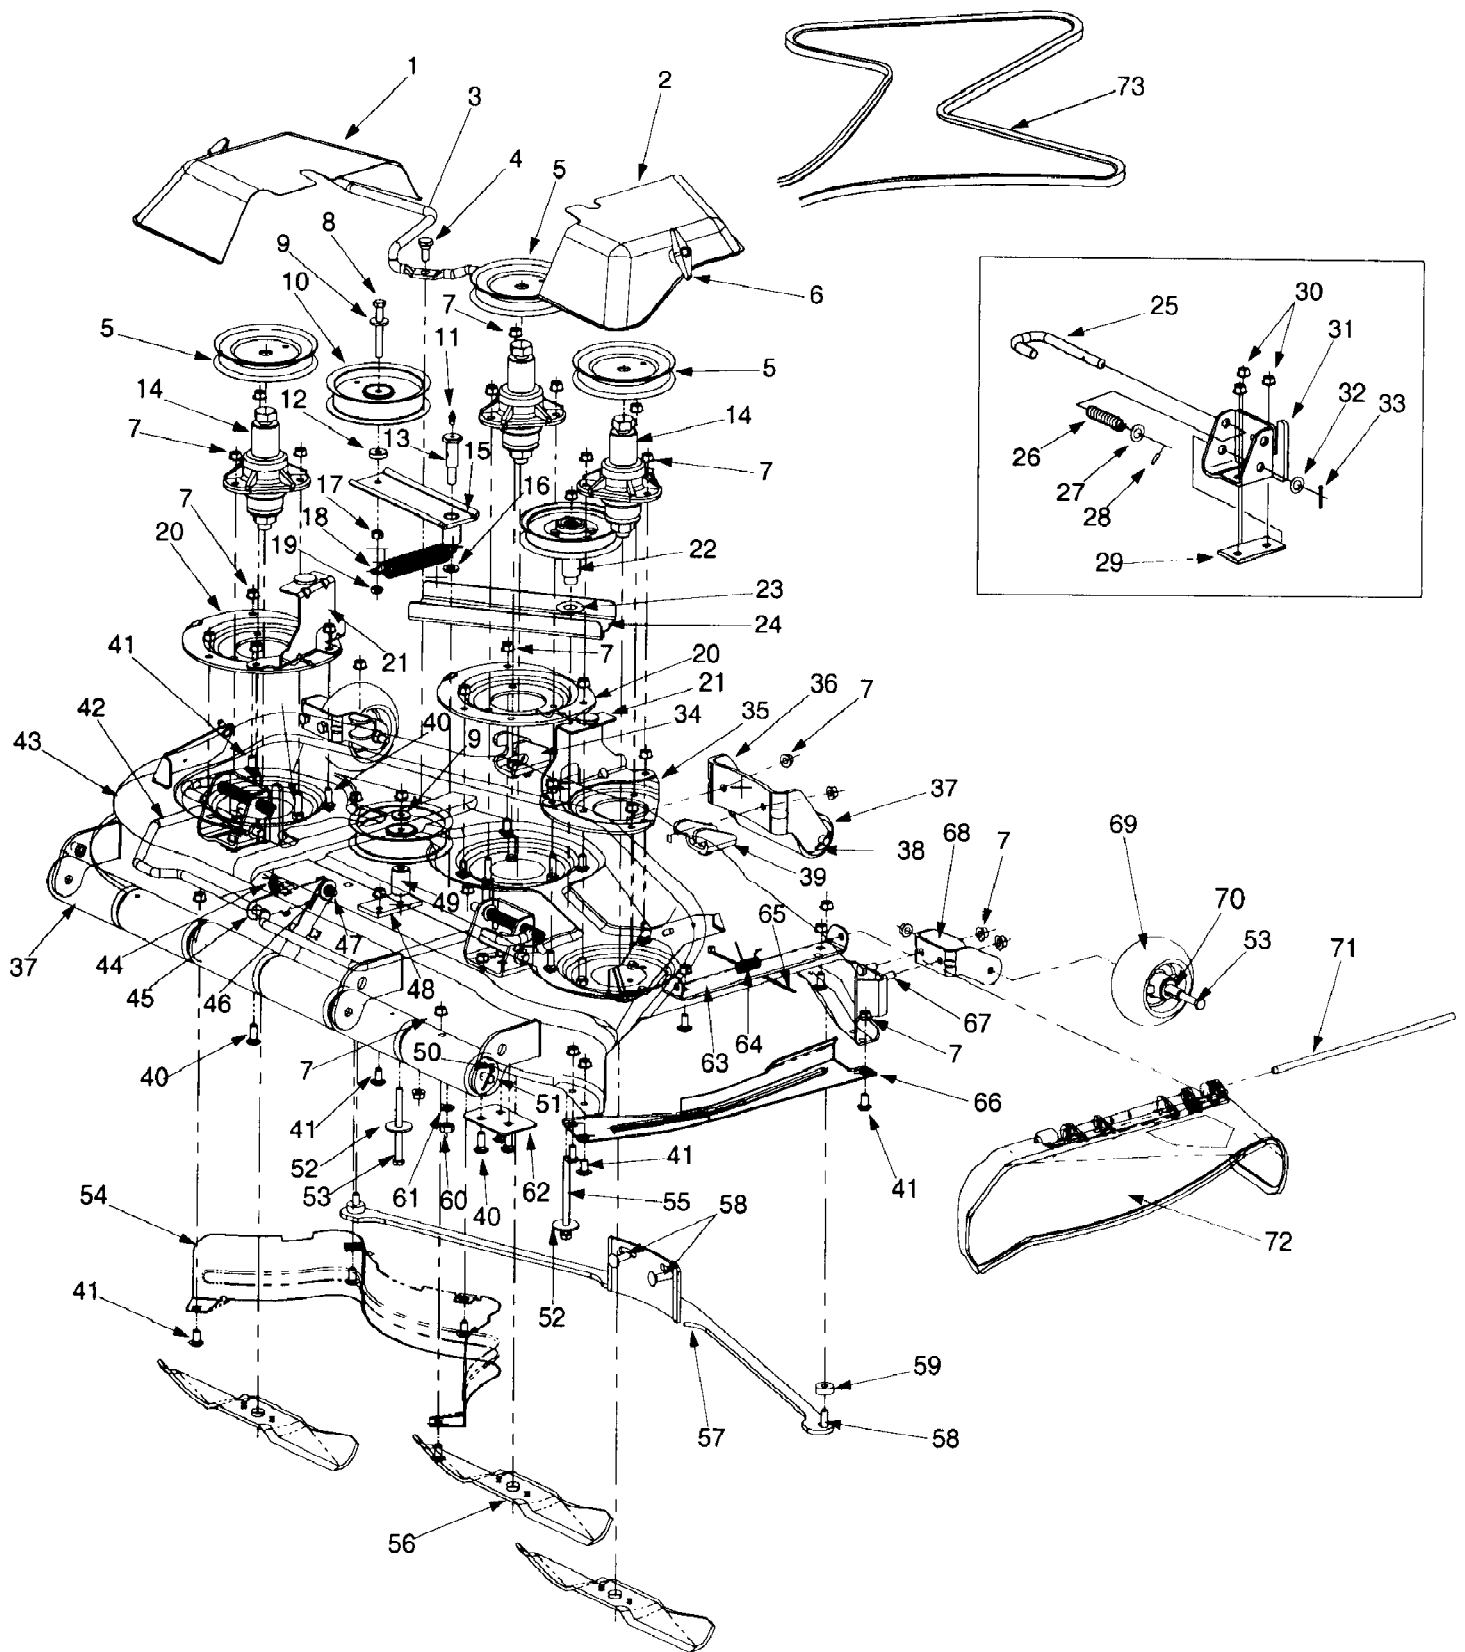

Z54L (1999)  
54" Deck Assembly

Z54L (1999)  
54" Deck Assembly

Page 2 of 39

Ref #	Part Number	Qty	S/P/F	Description
1	703-2817	1		Belt Cover LH
2	703-2816	1		Belt Cover RH
3	747-3306	1		Idler Spring Mounting Rod
4	738-0380	1	S	Shoulder Screw 3/8-16
5	756-3106	1		Pulley
6	720-0241	1	S	Wingnut Knob
7	712-0431	1	S	Flange Lock Nut 3/8-16
8	710-0521	1	/P	Hex Cap Screw 3/8-16 x 3.0
9	736-0258	1	/P	Flat Washer .385 ID x 1.0 OD
10	756-3105	1		Idler Pulley 5.0
11	737-0280	1	S	Grease Fitting
12	711-0242	1	S	Spacer
13	738-3108	1	/P	Shoulder Bolt
14	603-0690	1		Deck Spindle Ass'y
15	603-0469A	1	S	Idler Bearing Arm Ass'y
16	736-3015	1	S	Flat Washer .469 ID x .875 OD
17	712-0375	1	/P	Lock Nut 3/8-16
18	732-0942	1		Extension Spring 1.0 OD x 5.78 Lg
19	712-0342	1	/P	Jam Nut 3/8-16
20	703-2089A	1	S	Reinforcement Disk
21	603-0326	1		Belt Cover Support Bracket Ass'y
22	603-0407	1		Idler Pulley Ass'y 5.0
23	736-0316	1	S	Flat Washer .78 ID x 1.59 OD
24	703-2849	1	S	Channel
25	747-3013	1	/P	Mower Support Pin
26	732-0802	1		Compression Spring
27	736-0160	1	S	Flat Washer .536 ID x .93 OD
28	715-3003	1	/P	Spirol Spring Pin
29	703-2683	1	S	Rear Deck Hanger Bracket Spacer
30	712-0431	1	S	Hex Flange Lock Nut 3/8-16
31	603-0351	1		Rear Hanger Bracket LH
32	736-0160	1	S	Flat Washer .536 ID x .93 OD
33	714-0115	1	S	Cotter Pin
34	703-2767	1		Front End Deck Bracket LH
35	703-2090	1		Reinforcement Disk RH
36	703-2091A	1	/P	Front Roller Bracket
37	731-3005	1	/P	Front Roller
38	711-3314	1	S	Roller Pin
39	703-2430	1		Front End Deck Bracket RH
40	710-3168	1	/P	Carriage Bolt 3/8-16
41	710-3178	1	/P	Carriage Bolt 3/8-16 x .75
42	747-3297A	1	/P	Deck Support Rod
43	603-0325	1		Mower Deck Ass'y
44	732-0395	1	S	Extension Spring .50 OD x 2.51 Lg
45	703-2929	1	S	Deck Support Link
46	736-0231	1	S	Flat Washer .344 ID x 1.125 OD
47	738-0296	1	S	Shoulder Screw
48	703-3381	1		Idler Support Plate
49	750-3243	1		Spacer
50	714-0115	1	S	Cotter Pin
51	711-1103	1		Pin Roller
52	736-0227	1	S	Flat Washer
53	710-0944	1	/P	Hex Cap Screw 3/8-16 x 4.25