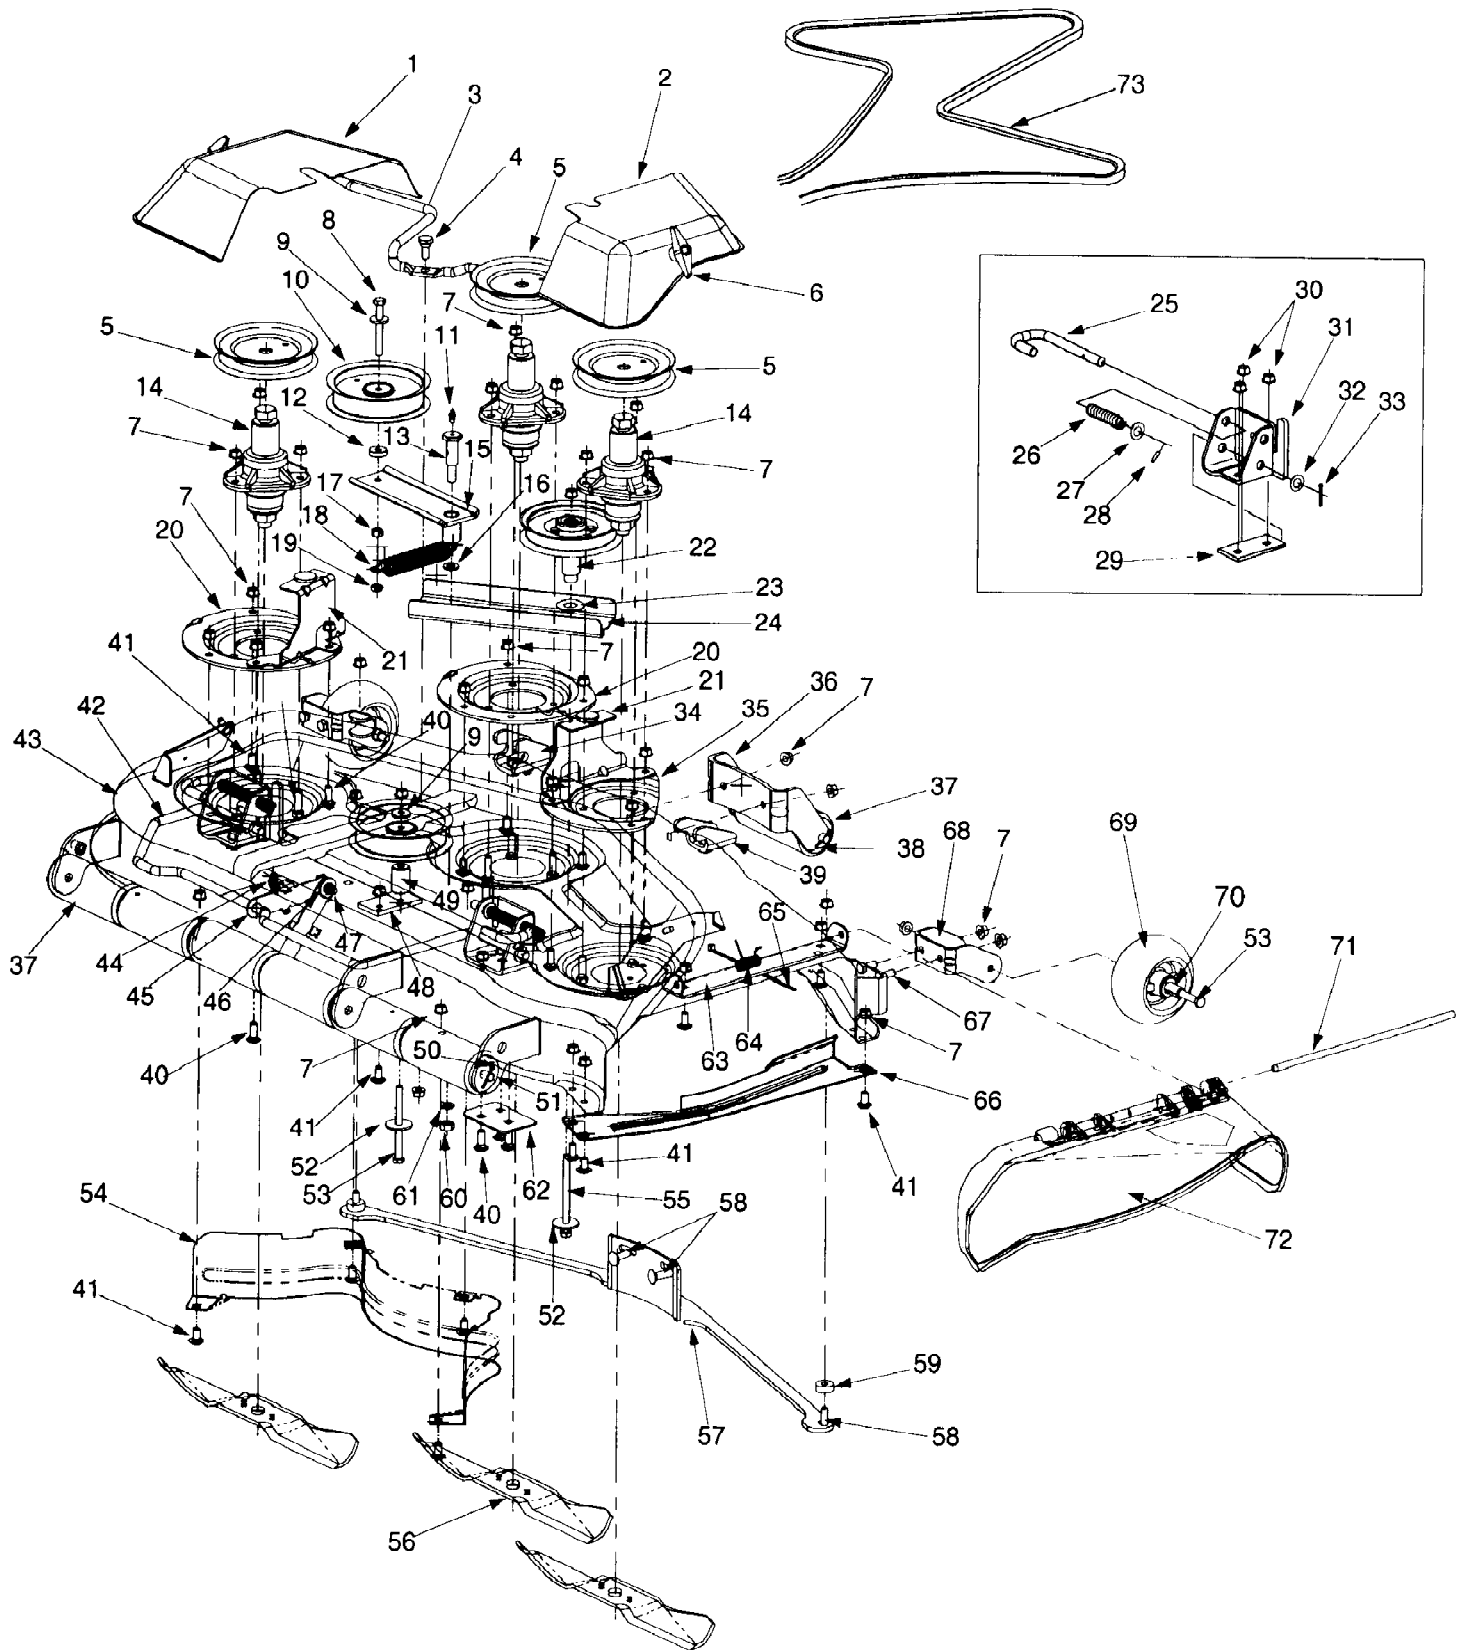

Z54 (1999)
54" Deck Assembly

Z54 (1999)
54" Deck Assembly

Page 2 of 39

Ref #	Part Number	Qty	S/P/F	Description
1	703-2817	1		Belt Cover LH
2	703-2816	1		Belt Cover RH
3	747-3306	1		Idler Spring Mounting Rod
4	738-0380	1	S	Shoulder Screw 3/8-16
5	756-3106	1		Pulley
6	720-0241	1	S	Wingnut Knob
7	712-0431	1	S	Flange Lock Nut 3/8-16
8	710-0521	1	/P	Hex Cap Screw 3/8-16 x 3.0
9	736-0258	1	/P	Flat Washer .385 ID x 1.0 OD
10	756-3105	1		Idler Pulley 5.0
11	737-0280	1	S	Grease Fitting
12	711-0242	1	S	Spacer
13	738-3108	1	/P	Shoulder Bolt
14	603-0690	1		Deck Spindle Ass'y
15	603-0469A	1	S	Idler Bearing Arm Ass'y
16	736-3015	1	S	Flat Washer .469 ID x .875 OD
17	712-0375	1	/P	Lock Nut 3/8-16
18	732-0942	1		Extension Spring 1.0 OD x 5.78 Lg
19	712-0342	1	/P	Jam Nut 3/8-16
20	703-2089A	1	S	Reinforcement Disk
21	603-0326	1		Belt Cover Support Bracket Ass'y
22	603-0407	1		Idler Pulley Ass'y 5.0
23	736-0316	1	S	Flat Washer .78 ID x 1.59 OD
24	703-2849	1	S	Channel
25	747-3013	1	/P	Mower Support Pin
26	732-0802	1		Compression Spring
27	736-0160	1	S	Flat Washer .536 ID x .93 OD
28	715-3003	1	/P	Spirol Spring Pin
29	703-2683	1	S	Rear Deck Hanger Bracket Spacer
30	712-0431	1	S	Hex Flange Lock Nut 3/8-16
31	603-0351	1		Rear Hanger Bracket LH
32	736-0160	1	S	Flat Washer .536 ID x .93 OD
33	714-0115	1	S	Cotter Pin
34	703-2767	1		Front End Deck Bracket LH
35	703-2090	1		Reinforcement Disk RH
36	703-2091A	1	/P	Front Roller Bracket
37	731-3005	1	/P	Front Roller
38	711-3314	1	S	Roller Pin
39	703-2430	1		Front End Deck Bracket RH
40	710-3168	1	/P	Carriage Bolt 3/8-16
41	710-3178	1	/P	Carriage Bolt 3/8-16 x .75
42	747-3297A	1	/P	Deck Support Rod
43	603-0325	1		Mower Deck Ass'y
44	732-0395	1	S	Extension Spring .50 OD x 2.51 Lg
45	703-2929	1	S	Deck Support Link
46	736-0231	1	S	Flat Washer .344 ID x 1.125 OD
47	738-0296	1	S	Shoulder Screw
48	703-3381	1		Idler Support Plate
49	750-3243	1		Spacer
50	714-0115	1	S	Cotter Pin
51	711-1103	1		Pin Roller
52	736-0227	1	S	Flat Washer
53	710-0944	1	/P	Hex Cap Screw 3/8-16 x 4.25