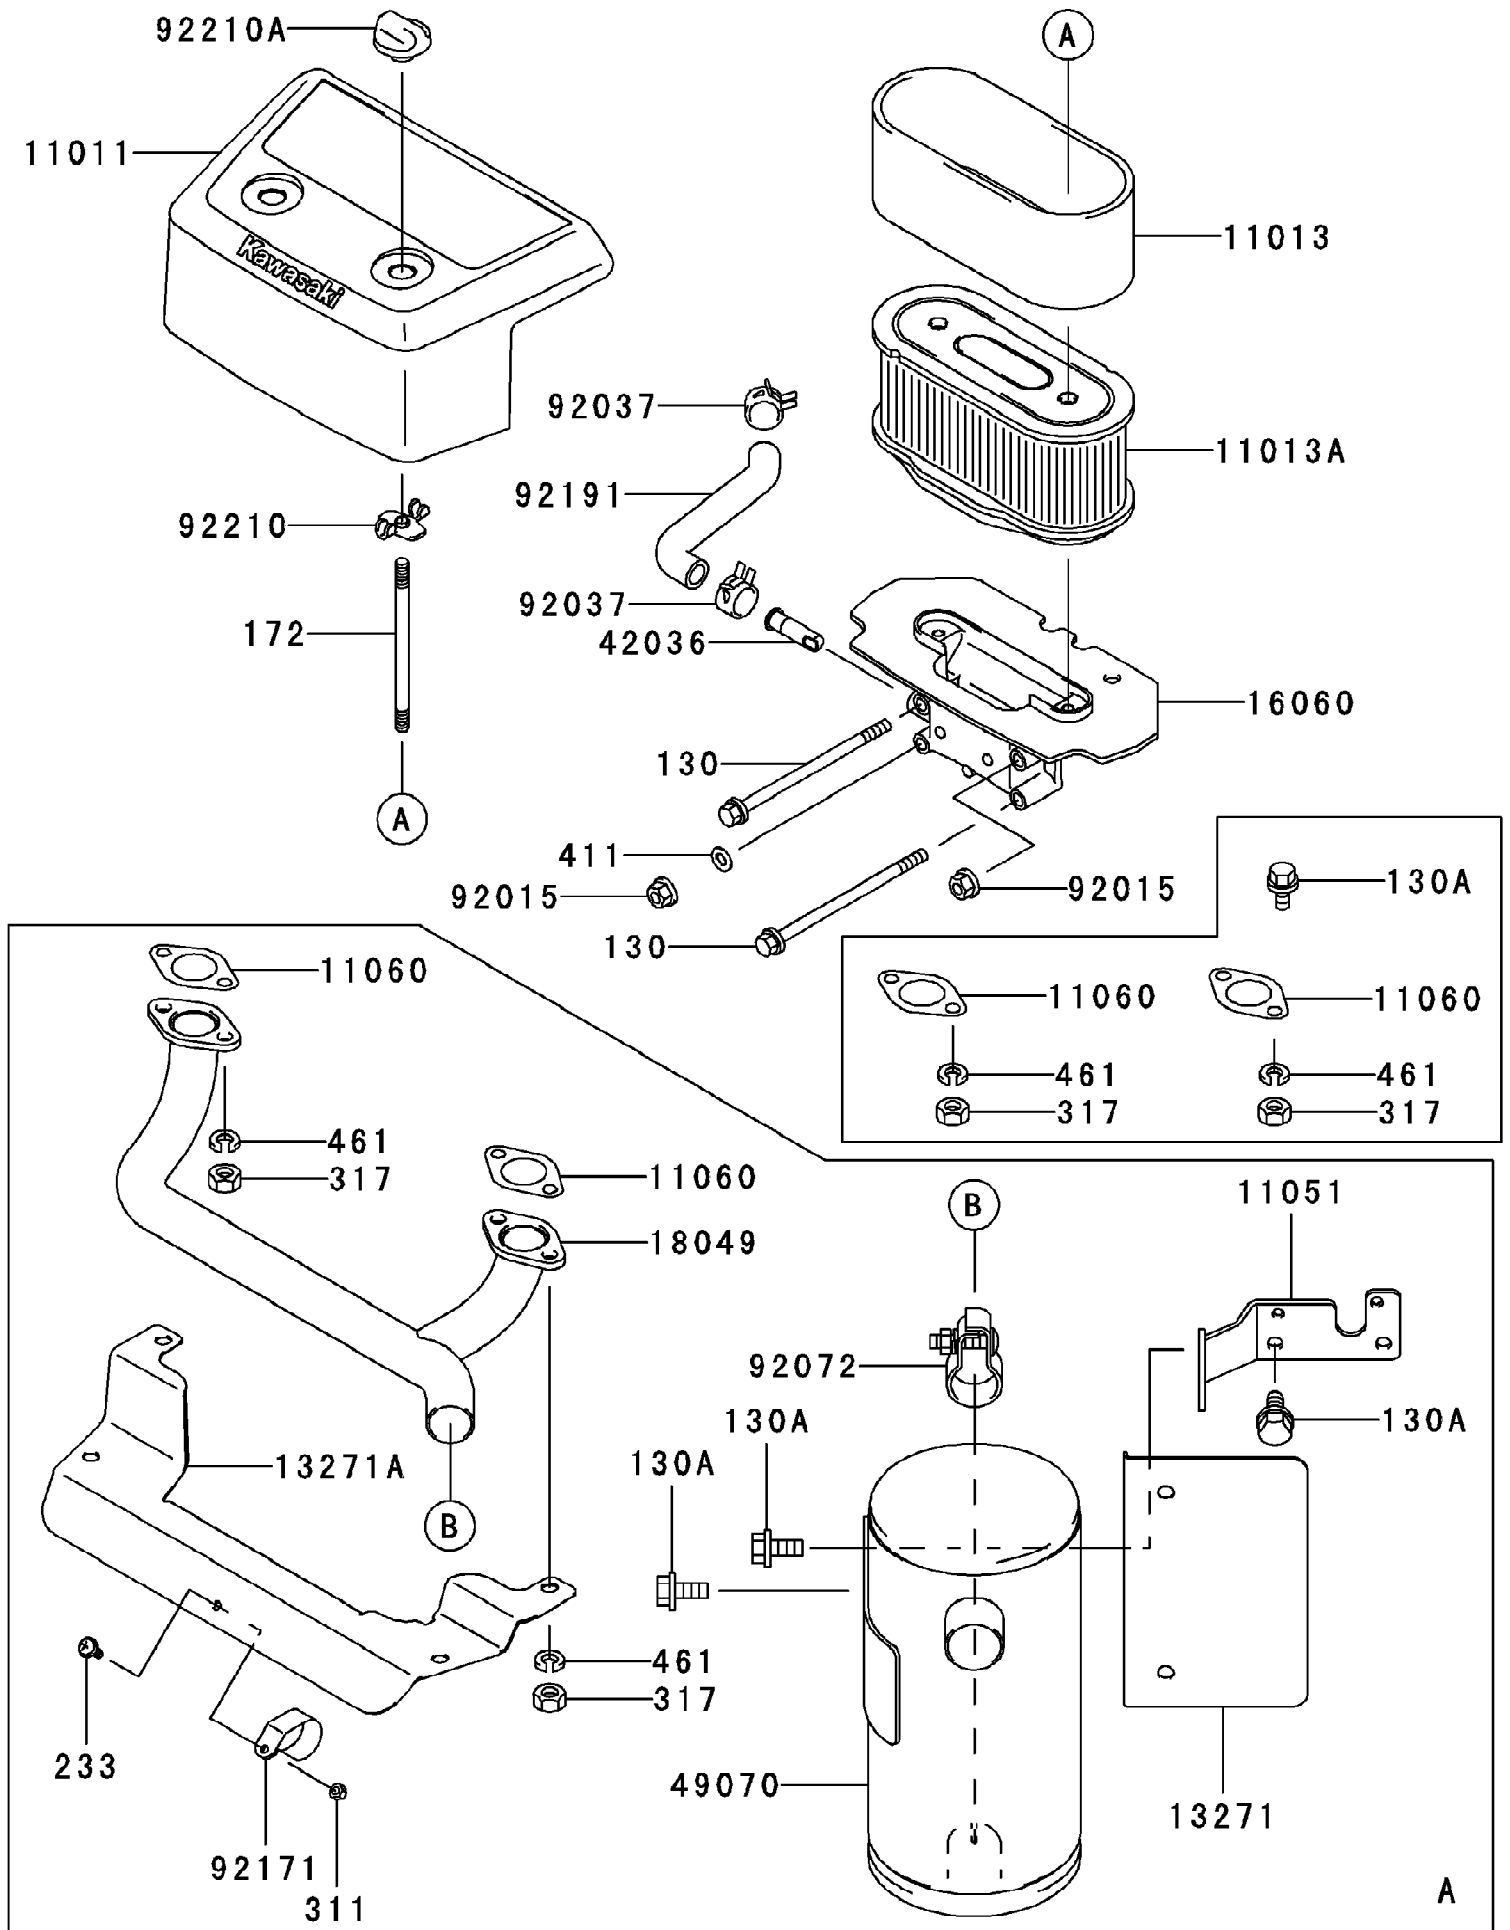

Z-Force 60 KW 53AA5DBJ
Air Filter & Muffler