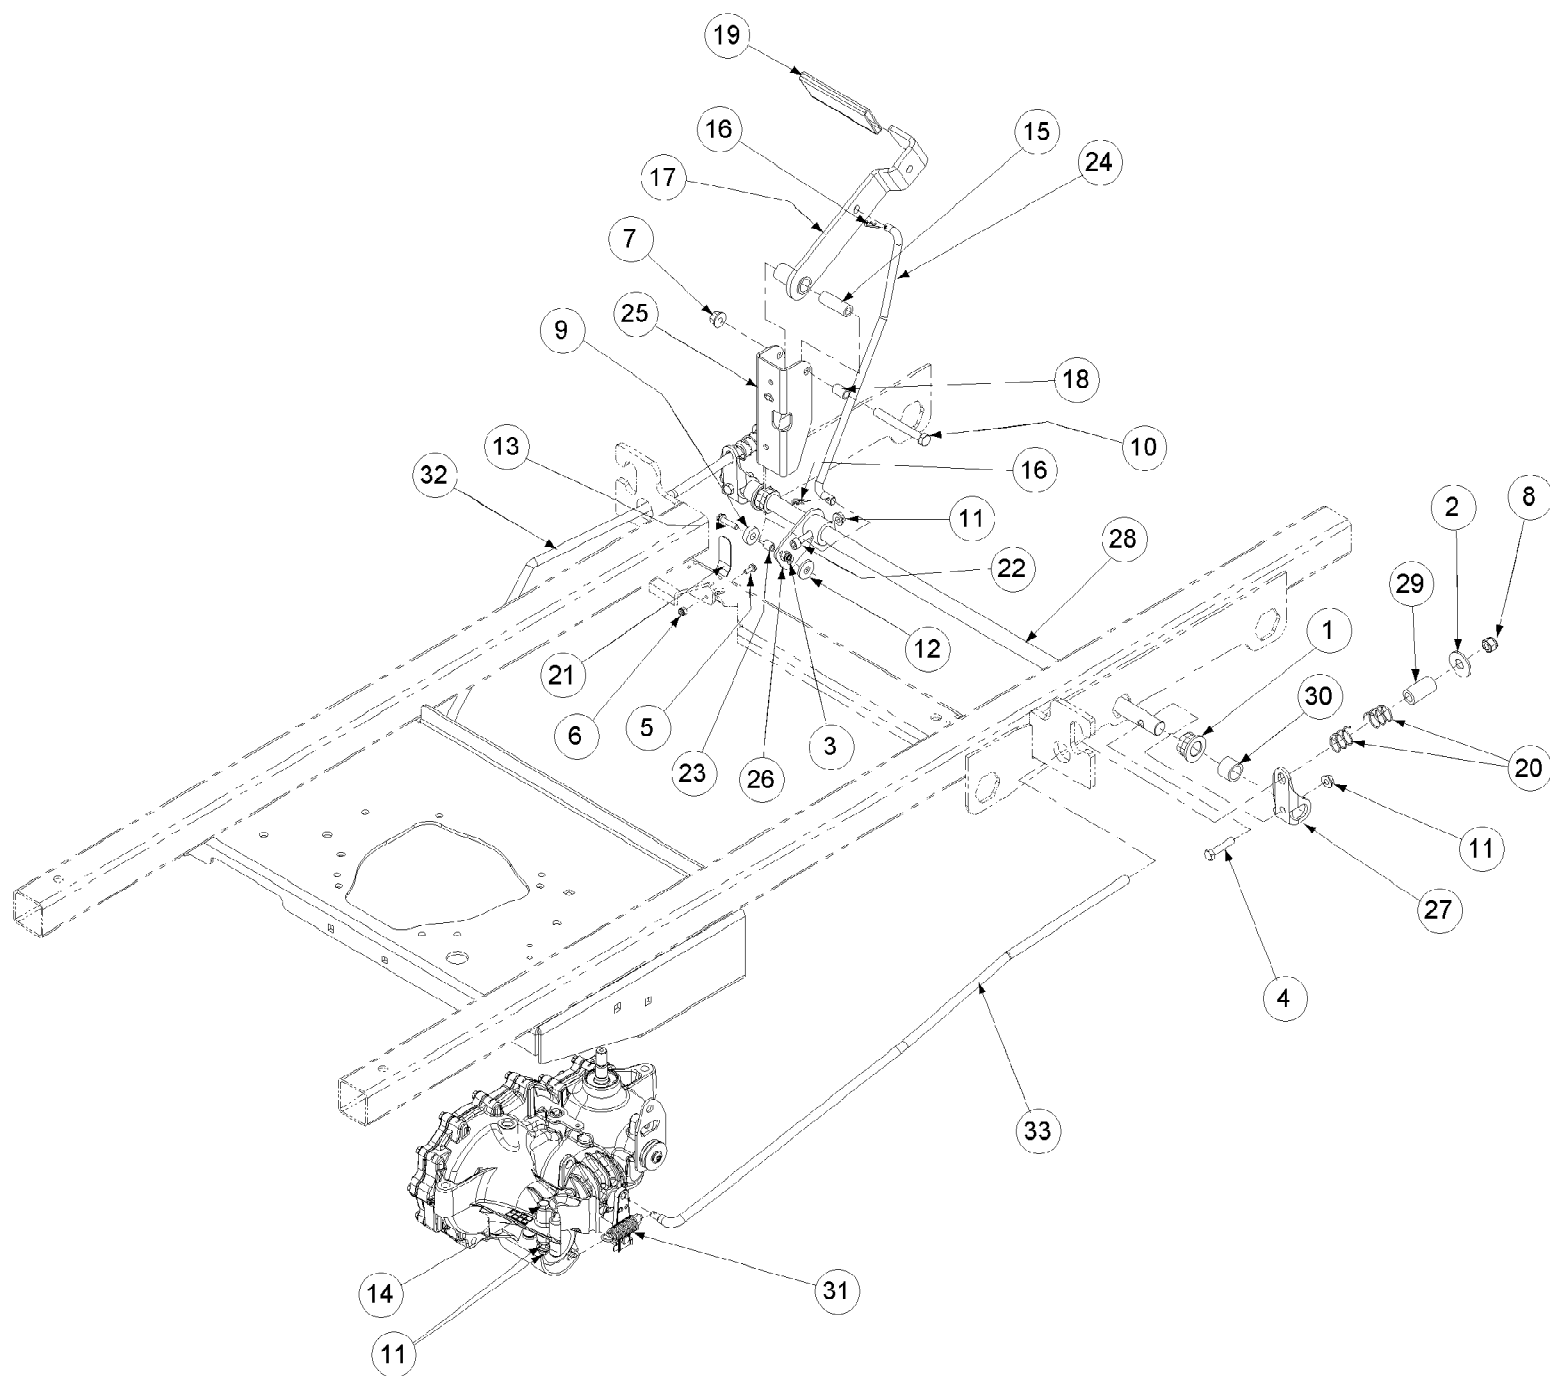

Z-Force 60 KW 53AA5DBJ
Brake Assembly

Page 4 of 57

Ref #	Part Number	Qty	S/P/F	Description
1	741-0598	2	S	Hex Flange Bearing, .752 ID
2	00011459	2		Washer, 1/2
3	00012152	1		Lock Nut, Nylon Insert, 1/4-20
4	00012382	2		Hex Cap Screw, 5/16-18 x 1-1/2
5	00013669	1		Screw, Hex Washer, 10-32 x 1/2
6	00014608	1	/P	Lock Nut, Nylon Insert, 10-32
7	00022560	1		Nut, Flange Lock, 3/8-16
8	00027279	2	S	Nut, 7/16-14, Nylock
9	00071691	1		Spacer, Control Rod
10	01000371	1	S	Hex Cap Screw, 3/8-16 x 3-1/4
11	01000635	7	S	Nut, Lock, HexFlange, 5/16-18
12	01000723	1	S	Flat Washer, .406 ID x 1.0 OD x .105
13	01000897	1	S	Screw, TT, 1/4-20, 1.0, Hex Index Washer
14	01001972	2		Hex Cap Screw, 5/16-18 x 2.75
15	01002751	1		Spacer, .39 ID x .63 OD x 1.75
16	01002771	2	S	Hair Pin, INT .072 x 1.12 Lg.
17	01003595	1		Weldment, Brake Handle
18	01003468	1		Spacer, .375 x .50 x .75 Lg
19	01003716	1		Grip, Park Brake
20	01004971	4		Lift Handle Spring
21	01008042	1	S	Spring Retainer
22	01008600	1		Socket Head Capscrew, 5/16-18 x 1.50
23	01008607	1		Spacer, Pump Release
24	01008886	1		Rod Brake, Connect To Handle
25	01008889	1		Park Brake Mounting Bracket
26	01009561	1		Brake Arm Assembly
27	01009566	2	/P	Brake Arm Bracket
28	01009569	1		Pivot Brake Shaft
29	01009601	2		Hose, .5 ID x .78 OD, Low Pressure
30	01009602	2		Spacer, .76 ID x 1.0 OD x 3/4
31	02000401	2		Spring Extension, .740 OD x 2.656
32	02001588	1		Brake Rod, LH
33	02001589	1		Brake Rod, RH