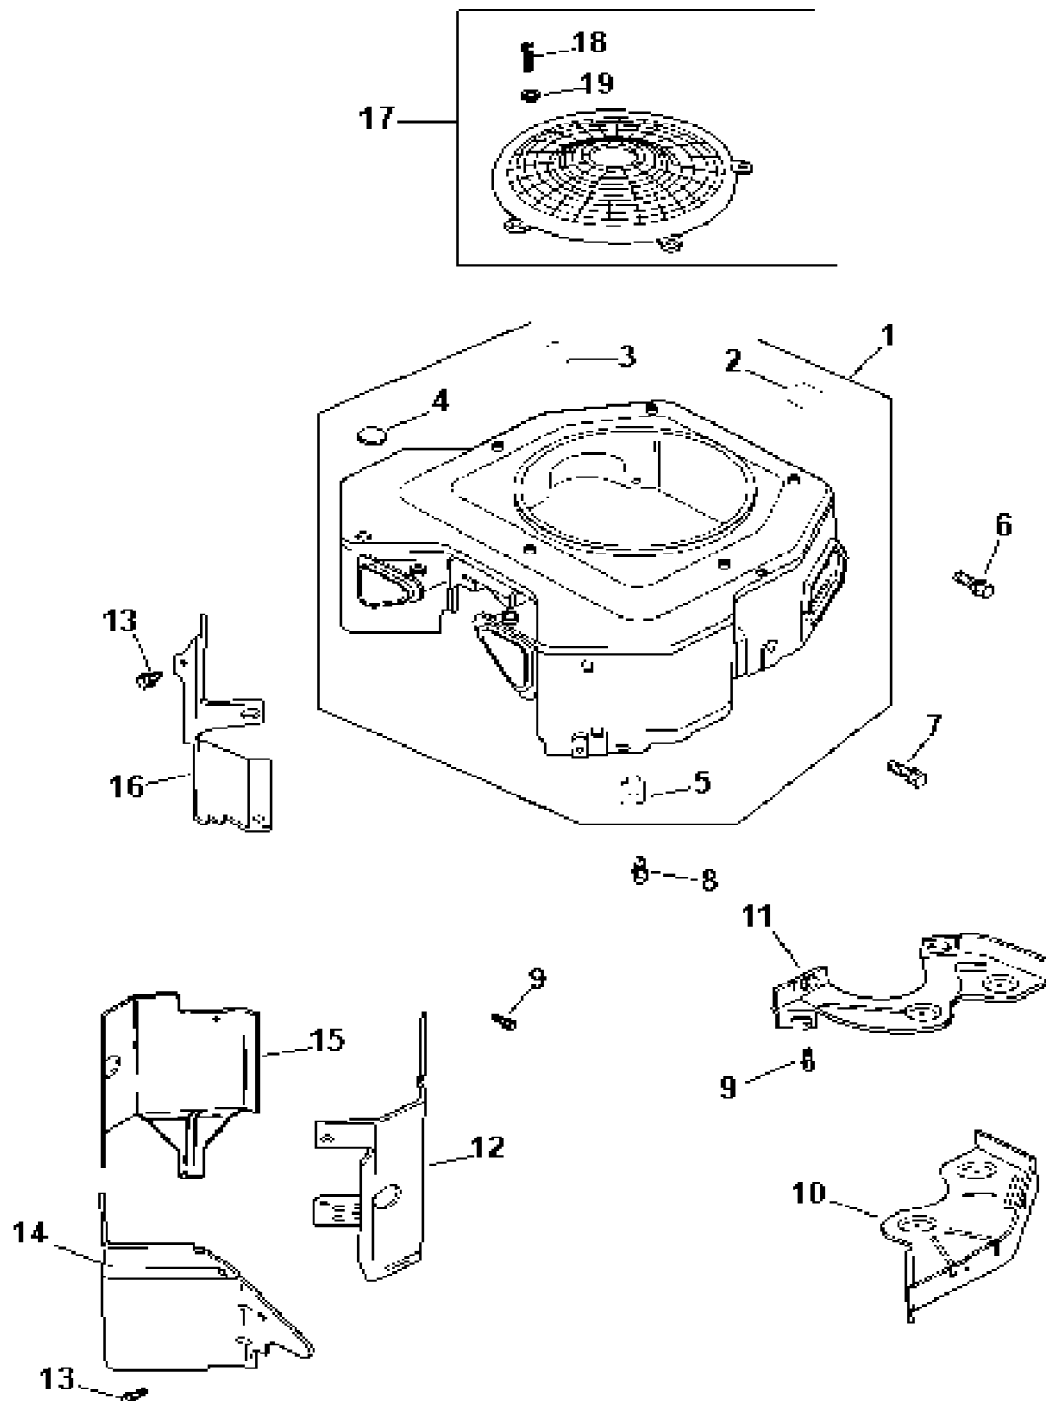

Z-Force 50 17AH3AGP
Air Intake and Filtration

Z-Force 50 17AH3AGP
Air Intake and Filtration

Page 2 of 51

Ref #	Part Number	Qty	S/P/F	Description
1	KH-54-755-01-S	1	/P	Knob With Seal Kit
2	KH-25-341-04-S	1	/P	Cover Knob
3	KH-24-153-20-S	1		O-Ring
4	KH-24-096-70-S	1	/P	Air Cleaner Cover
5	KH-12-100-01	1	/P	Wing Nut
6	KH-24-096-01	1	/P	Inner Air Cleaner Cover
7	KH-231032	1	/P	Inner Air Cleaner Seal
8	KH-24-083-05-S	1	S	Precleaner Element
9	KH-24-083-03-S	1	S	Air Cleaner Element
10	KH-24-109-25-S	1	/P	Spit Back Cup w/Stud
11	KH-24-041-13-S	1		Spit Back Cup Gasket
12	KH-24-094-34-S	1		Air Cleaner Base
13	KH-24-041-14	1	/P	Air Cleaner Gasket
14	KH-24-164-51-S	1	S	Intake Manifold
15	KH-24-153-27-S	2	/P	Intake Port O-Ring
16	KH-24-041-52-S	1	/P	Carburetor Gasket
17	KH-M-651040-S	4		Hex Flange Screw (M6 x 1.0 x 40)
18	KH-24-126-130-S	1		Air Cleaner Bracket
19	KH-M-0545010	2	/P	Hex Flange Screw (M5 x .8 x 10)