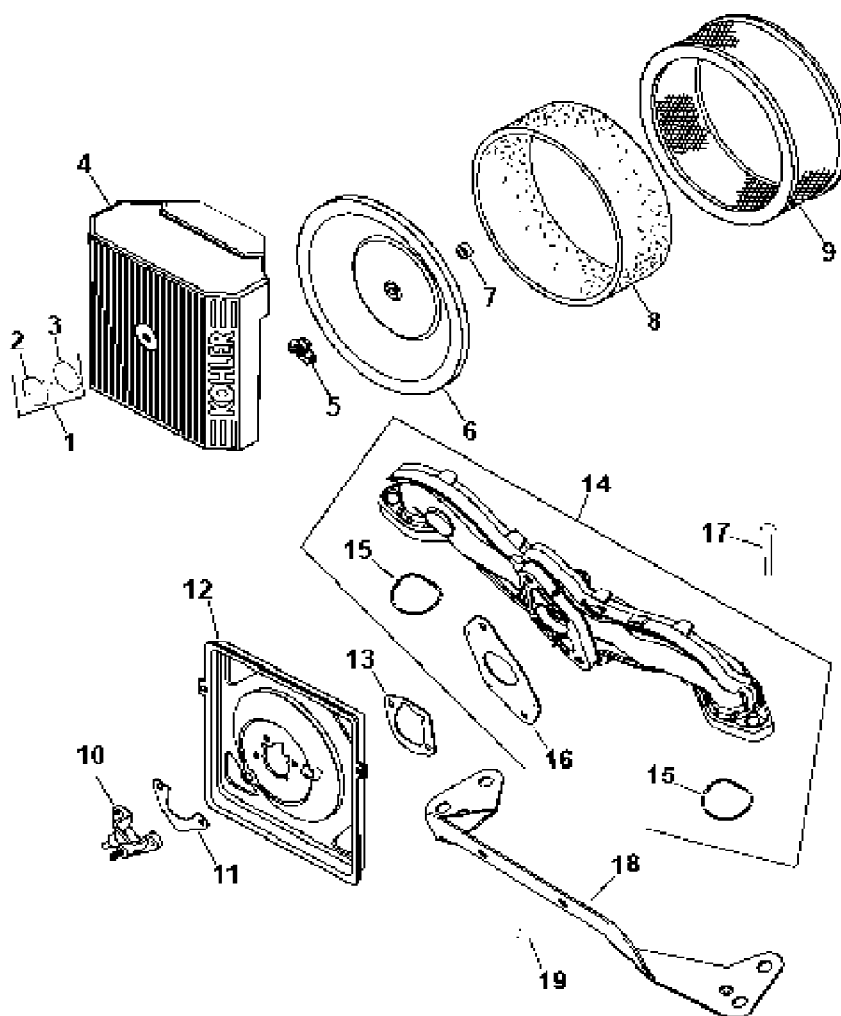

Z-Force 50 17AH3AGP
Air Intake and Filtration

Z-Force 50 17AH3AGP
Air Intake and Filtration

Page 2 of 51

Ref #	Part Number	Qty	S/P/F	Description
1	KH-54-755-01-S	1	/P	Knob With Seal Kit
2	KH-25-341-04-S	1	/P	Cover Knob
3	KH-24-153-20-S	1		O-Ring
4	KH-24-096-70-S	1	/P	Air Cleaner Cover
5	KH-12-100-01	1	/P	Wing Nut
6	KH-24-096-01	1	/P	Inner Air Cleaner Cover
7	KH-231032	1	/P	Inner Air Cleaner Seal
8	KH-24-083-05-S	1	S	Precleaner Element
9	KH-24-083-03-S	1	S	Air Cleaner Element
10	KH-24-109-25-S	1	/P	Spit Back Cup w/Stud
11	KH-24-041-13-S	1		Spit Back Cup Gasket
12	KH-24-094-34-S	1		Air Cleaner Base
13	KH-24-041-14	1	/P	Air Cleaner Gasket
14	KH-24-164-51-S	1	S	Intake Manifold
15	KH-24-153-27-S	2	/P	Intake Port O-Ring
16	KH-24-041-52-S	1	/P	Carburetor Gasket
17	KH-M-651040-S	4		Hex Flange Screw (M6 x 1.0 x 40)
18	KH-24-126-130-S	1		Air Cleaner Bracket
19	KH-M-0545010	2	/P	Hex Flange Screw (M5 x .8 x 10)