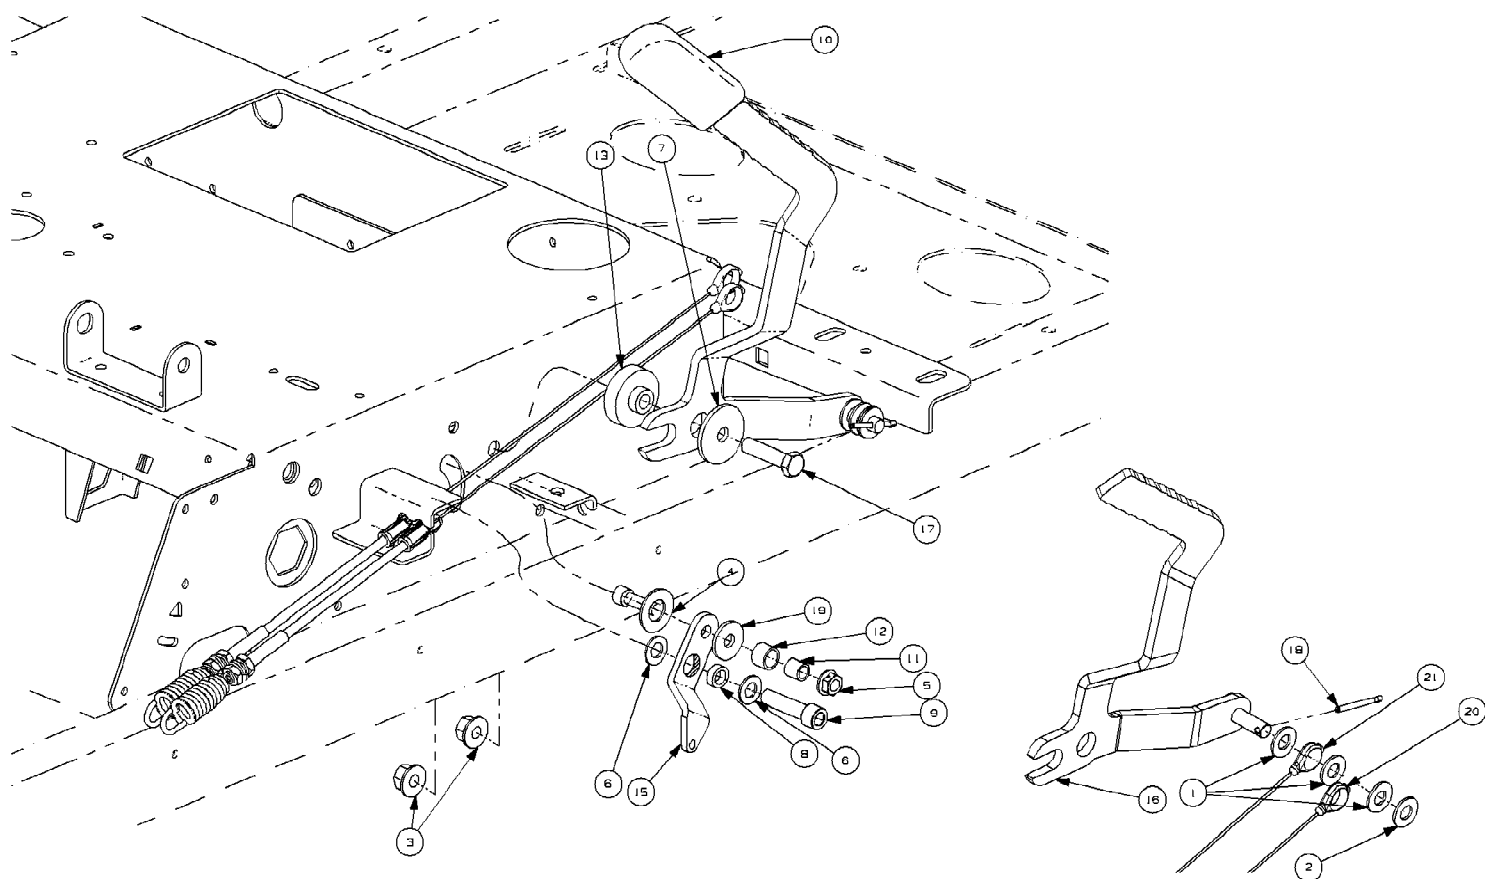

Z-Force 48 Kohler 17AF3AGV
Brake Assembly

Z-Force 48 Kohler 17AF3AGV
Brake Assembly

Page 2 of 67

Ref #	Part Number	Qty	S/P/F	Description
1	000005530	3		Washer, .406 x .812 x .062
2	00012180	1		Hex Head Cap Screw, 5/16-18 x 1.00
3	00022560	2		Hex Nut, 3/8-16 Flange Lock
4	01000101	1		Slide Washer
5	01000635	3	S	Nut, 5/16-18, Flange Lock
6	01002710	3		Washer, .375 x .738 x .063
7	01009253	1		Flat Washer, .390 x 1.5 x .134
8	02002885	1		Spacer, .380 x .563 x .196
9	02003717	1		Sockethead Capscrew, 3/8-16 x 1.50
10	02003740	1		Parking Brake Grip
11	02003839	1		Spacer, .322 ID x .438 OD x .44
12	02003840	1		Spacer, .442 ID x .563 OD x .405
13	02004045	1		Step Hub, .379 x 1.5 x .257/.400
14	02004124	1		Sockethead Capscrew, 5/16-18 x 1.00
15	02004174	1		Lockout Lever Plate
16	680-00049	1		Brake Handle
17	710-0520	1	/P	Hex Head Cap Screw, 3/8-16 x 1.50 replaces 00010980
18	714-0474	1	S	Cotter Pin, 1/8 x 1.75
19	736-3089	1	/P	Washer, .345 x 1.00 x .100
20	746-04564	1	S	Left Hand Brake Cable
21	746-04565	1	S	Right Hand Brake Cable

Z-Force 48 Kohler 17AF3AGV
Control Assembly

Page 4 of 67

Ref #	Part Number	Qty	S/P/F	Description
1	00012166	2		Hex Nut, 5/16-18
2	00013116	2		HHCS, 5/16-18 x 1-1/4
3	01000628	19	S	Screw, 1/4-20 x 1/2
4	01003563	2		U-Nut, 5/16-18
5	01008539	5	S	U-Nut, 1/4-20
6	02002735	1	S	Left Hand Control Console
7	02002736	1	S	Right Hand Control Console
8	02002761	2		Forward/Reverse Stop Bracket
9	680-00048	1		Control Housing Weldment
10	703-07000	1		Front Panel
11	710-04484	2		Self Tapping Screw 5/16-18 x .750 replaces 01008620
12	710-0642	5	/P	Self Tapping Screw, 1/4-20 x .75
13	735-04130	4	/P	Battery Edge Trim replaces 01008572