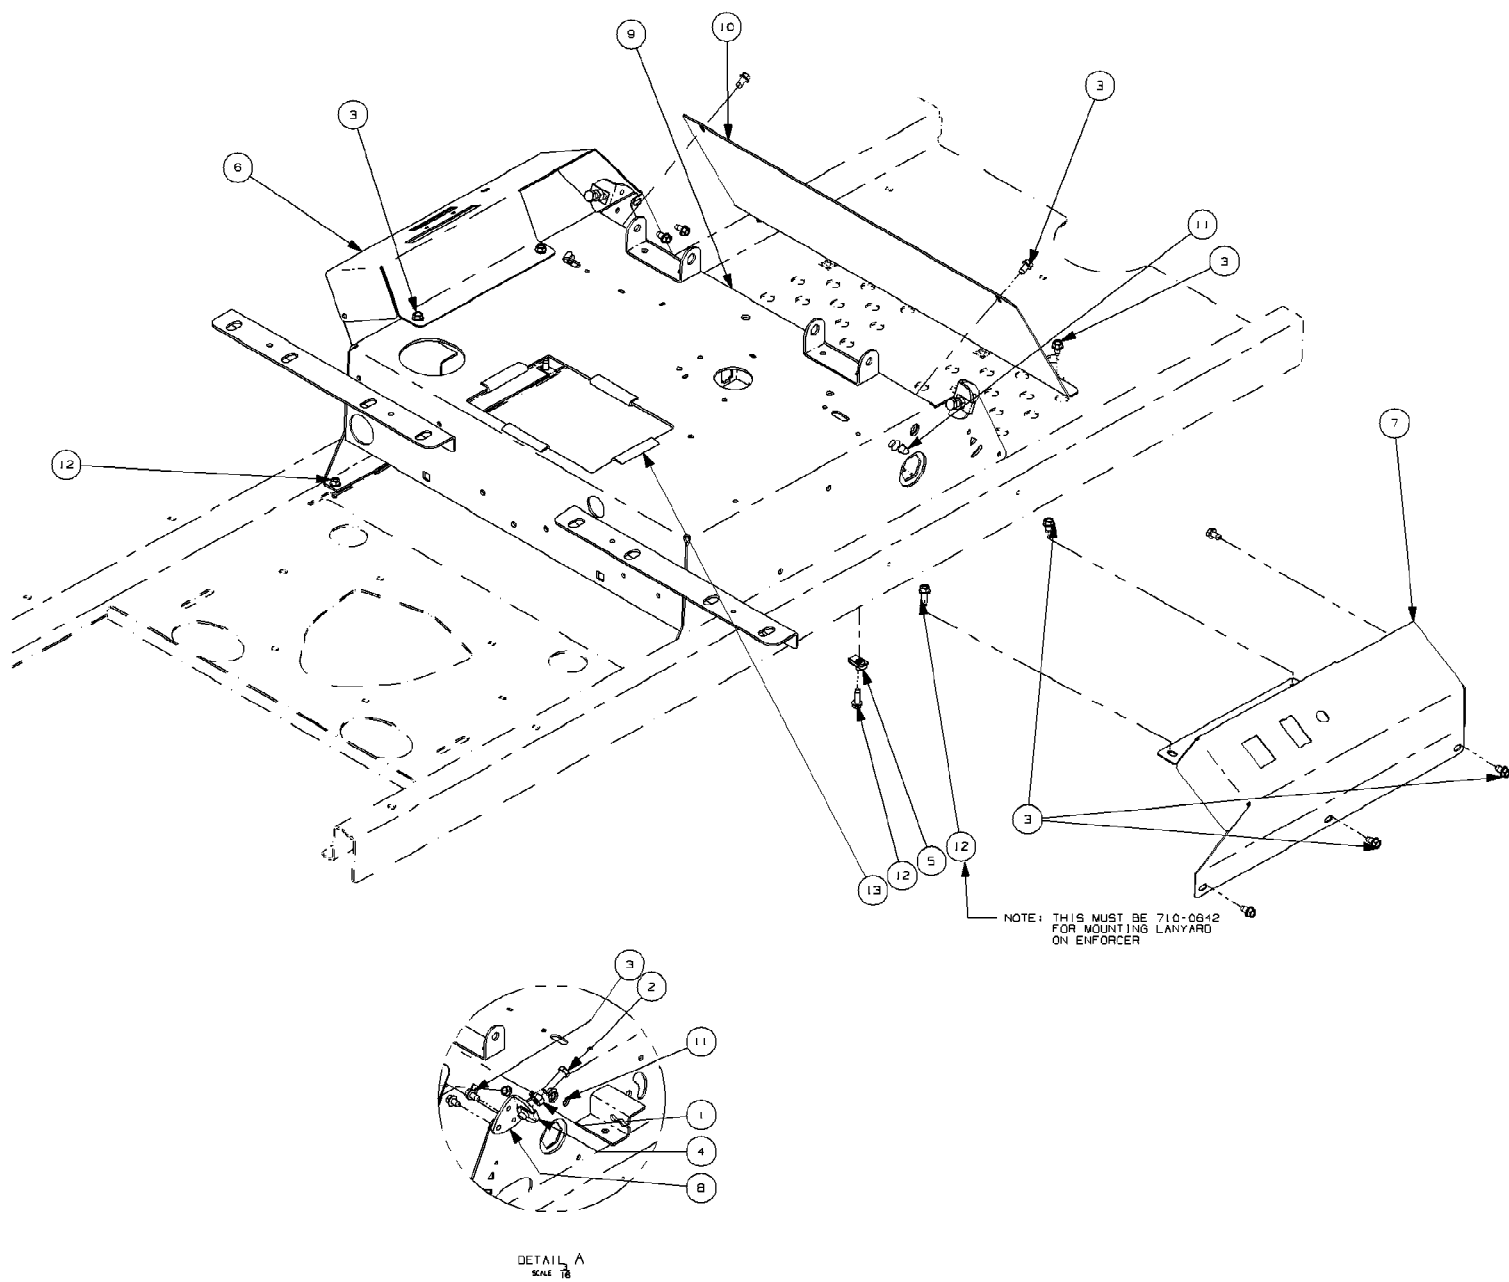

Z-Force 48 Kohler 17AF3AGV
Brake Assembly

Z-Force 48 Kohler 17AF3AGV
Brake Assembly

Page 2 of 67

Ref #	Part Number	Qty	S/P/F	Description
1	000005530	3		Washer, .406 x .812 x .062
2	00012180	1		Hex Head Cap Screw, 5/16-18 x 1.00
3	00022560	2		Hex Nut, 3/8-16 Flange Lock
4	01000101	1		Slide Washer
5	01000635	3	S	Nut, 5/16-18, Flange Lock
6	01002710	3		Washer, .375 x .738 x .063
7	01009253	1		Flat Washer, .390 x 1.5 x .134
8	02002885	1		Spacer, .380 x .563 x .196
9	02003717	1		Sockethead Capscrew, 3/8-16 x 1.50
10	02003740	1		Parking Brake Grip
11	02003839	1		Spacer, .322 ID x .438 OD x .44
12	02003840	1		Spacer, .442 ID x .563 OD x .405
13	02004045	1		Step Hub, .379 x 1.5 x .257/.400
14	02004124	1		Sockethead Capscrew, 5/16-18 x 1.00
15	02004174	1		Lockout Lever Plate
16	680-00049	1		Brake Handle
17	710-0520	1	/P	Hex Head Cap Screw, 3/8-16 x 1.50 replaces 00010980
18	714-0474	1	S	Cotter Pin, 1/8 x 1.75
19	736-3089	1	/P	Washer, .345 x 1.00 x .100
20	746-04564	1	S	Left Hand Brake Cable
21	746-04565	1	S	Right Hand Brake Cable

Z-Force 48 Kohler 17AF3AGV
Control Assembly

Page 4 of 67

Ref #	Part Number	Qty	S/P/F	Description
1	00012166	2		Hex Nut, 5/16-18
2	00013116	2		HHCS, 5/16-18 x 1-1/4
3	01000628	19	S	Screw, 1/4-20 x 1/2
4	01003563	2		U-Nut, 5/16-18
5	01008539	5	S	U-Nut, 1/4-20
6	02002735	1	S	Left Hand Control Console
7	02002736	1	S	Right Hand Control Console
8	02002761	2		Forward/Reverse Stop Bracket
9	680-00048	1		Control Housing Weldment
10	703-07000	1		Front Panel
11	710-04484	2		Self Tapping Screw 5/16-18 x .750 replaces 01008620
12	710-0642	5	/P	Self Tapping Screw, 1/4-20 x .75
13	735-04130	4	/P	Battery Edge Trim replaces 01008572