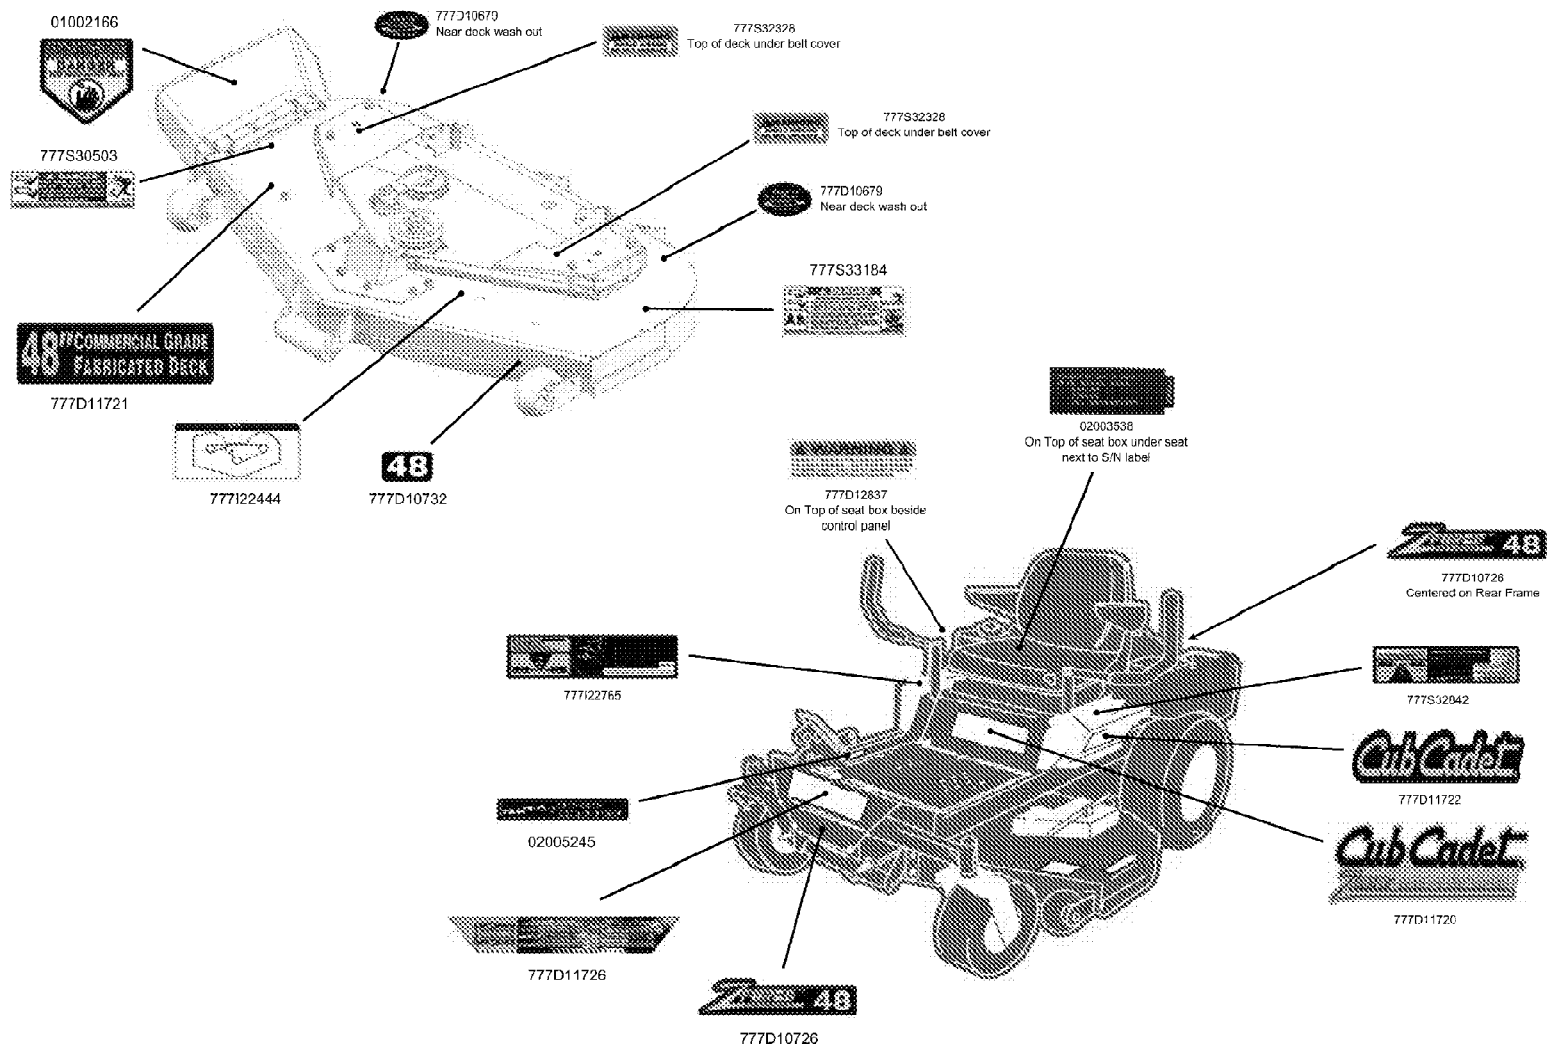

Z-Force 48 Kohler 17AF3AGV
Control Assembly

Page 4 of 67

Ref #	Part Number	Qty	S/P/F	Description
1	00012166	2		Hex Nut, 5/16-18
2	00013116	2		HHCS, 5/16-18 x 1-1/4
3	01000628	19	S	Screw, 1/4-20 x 1/2
4	01003563	2		U-Nut, 5/16-18
5	01008539	5	S	U-Nut, 1/4-20
6	02002735	1	S	Left Hand Control Console
7	02002736	1	S	Right Hand Control Console
8	02002761	2		Forward/Reverse Stop Bracket
9	680-00048	1		Control Housing Weldment
10	703-07000	1		Front Panel
11	710-04484	2		Self Tapping Screw 5/16-18 x .750 replaces 01008620
12	710-0642	5	/P	Self Tapping Screw, 1/4-20 x .75
13	735-04130	4	/P	Battery Edge Trim replaces 01008572

Z-Force 48 Kohler 17AF3AGV
Decal Map