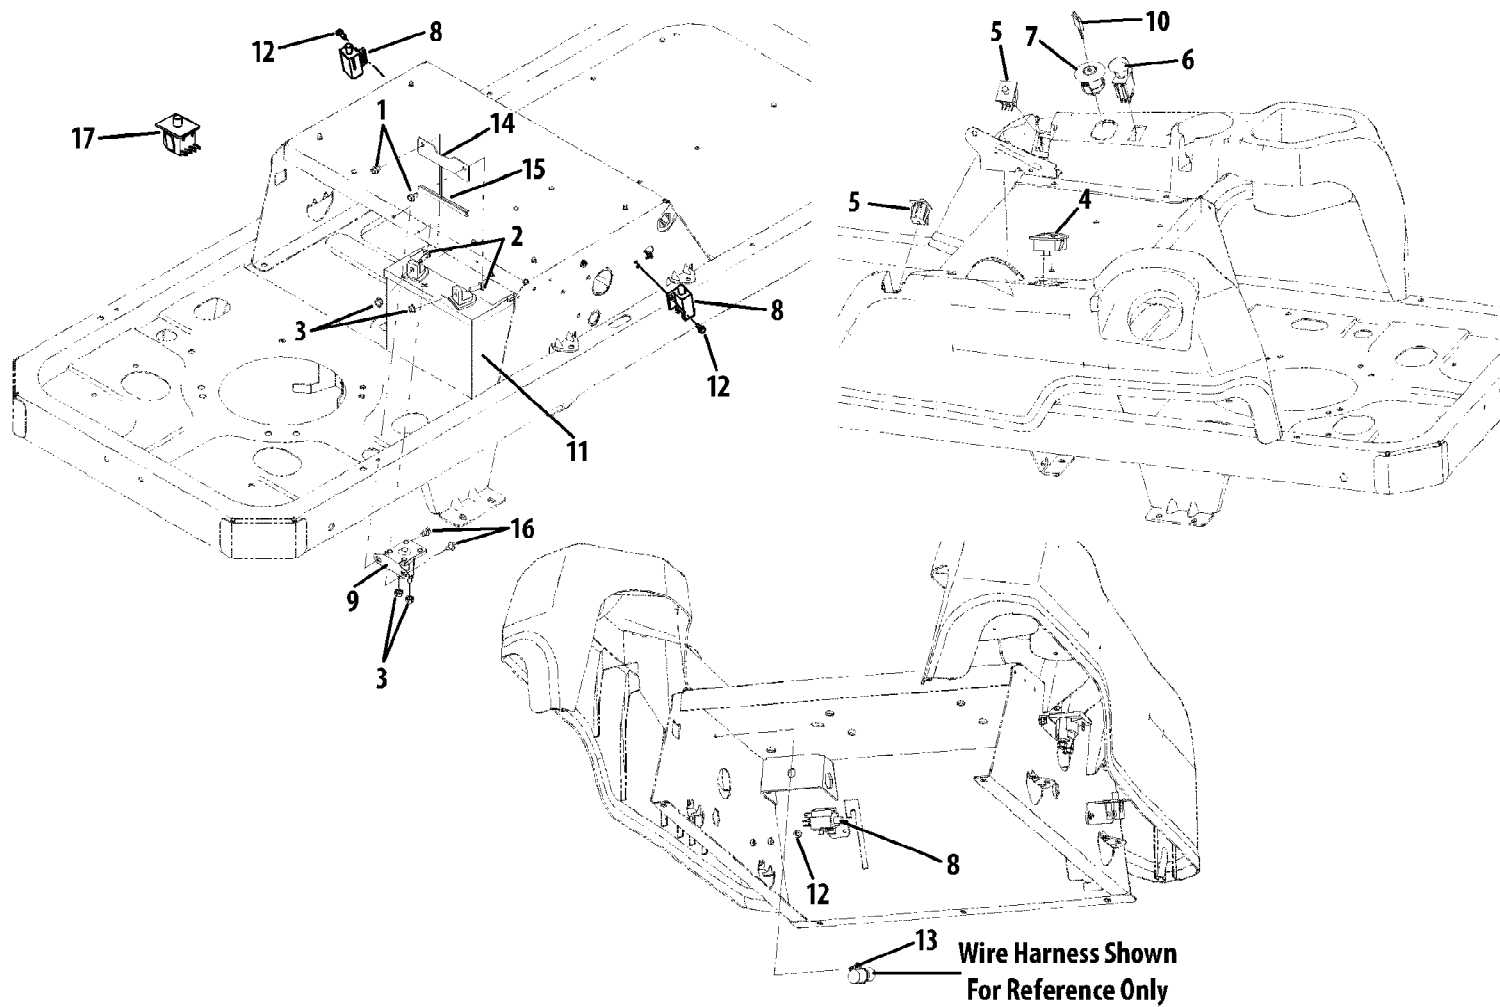

RZT54 Kawasaki (2009)
Deck Lift & Controls

RZT54 Kawasaki (2009)
Deck Lift & Controls

Page 2 of 101

Ref #	Part Number	Qty	S/P/F	Description
1	603-04160B	1	S	Deck Lift Shaft Assembly
2	603-04322-0637	1		Lapbar Lever RH
3	603-04324-0637	1		Lapbar Lever LH
4	947-04065	1	/P	Brake Rod
5	647-04099A	1	/P	Control Shaft
6	703-05387B	1	/P	Lapbar Pivot Bracket
7	703-05396A-0637	1	/P	Brake Handle
8	703-05414A-4021	1		Front Deck Hanger Bracket
9	703-05793A-4021	1		Deck Lift Arm
10	703-06096	1		Switch Actuator Bracket
11	703-06169-0637	1	/P	Lift Link Plate
12	710-0347	1	/P	Hex Screw, 3/8-16 x 1.75
13	710-0433	1	/P	Hex Lock Screw, 1.4-20 x .62
14	710-3005	1	/P	Hex Cap Screw, 3.8-16 x 1.25
15	710-3008	1	/P	Hex Cap Screw, 5.16-18 x .75
16	710-3180	1	/P	Hex Cap Screw, 5.16-18 x 1.75
17	911-0332	1	/P	Clevis Pin, .50 x .78
18	912-0206	1	/P	Hex Nut, 1.2-13
19	712-04063	1	/P	Hex Flange Insert Lock Nut, 5.16-18
20	712-04064	1	/P	Hex Flange Insert Lock Nut, 1.4-20
21	712-04065	1	/P	Hex Flange Insert Lock Nut, 3.8-16
22	912-0431	1	/P	Hex Flange Lock Nut, 3.8-16
23	912-3001	1	/P	Jam Nut, 3.8-24
24	914-0104	1	/P	Cotter Pin
25	914-04023	1	/P	Cotter Pin
26	716-0106	1	/P	E-Ring, .625 Dia.
27	720-0311	1		Handle Grip
28	723-04035	1		Rod End
29	727-04141	1		Damper Cylinder
30	731-04735	1		Handle Grip
31	731-05732	1		Spacer, .62 x 1.0
32	731-05882	1		Hand Grip
33	932-0334	1	/P	Compression Spring
34	732-0874	1	/P	Torsion Spring
35	736-0270	1	/P	Bell Washer, .265 x .75 x .062
36	936-0272	1	/P	Flat Washer, .51 x 1.0 x .06
37	936-0275	1	/P	Flat Washer, .344 x .688 x .065
38	736-3019	1		Flat Washer, .531 x 1.062 x .134
39	738-0143	1	/P	Shoulder Screw, .498 x .340 x 3.8-16
40	938-0296	1	/P	Shoulder Screw, .437 x .268 x 5.16-18
41	938-0507B	1	/P	Shoulder Screw, .5 x .434 x 3.8-16
42	938-0572	1	/P	Shoulder Screw, .374 x 1.16 x 1.4-20
43	938-0974	1	/P	Shoulder Screw, .375 x .38 x 1.4-20
44	941-0225	1	/P	Hex Flange Bearing
45	741-3074	1		Flange Bearing, .626 x .938 x .344
46	747-04401A	1		Deck Front Hanger Rod
47	747-04637	1		Deck Lift Handle Rod
48	747-05057	1		Lapbar Control Rod
49	948-0227A	1	/P	Hex Flange Bearing
50	748-04169-0637	1		Control Hub
51	750-04676	1		Spacer, .385 x .630 x .75
52	750-04776	1		Spacer, .380 x .625 x .265
53	732-04420	1		Torsion Spring