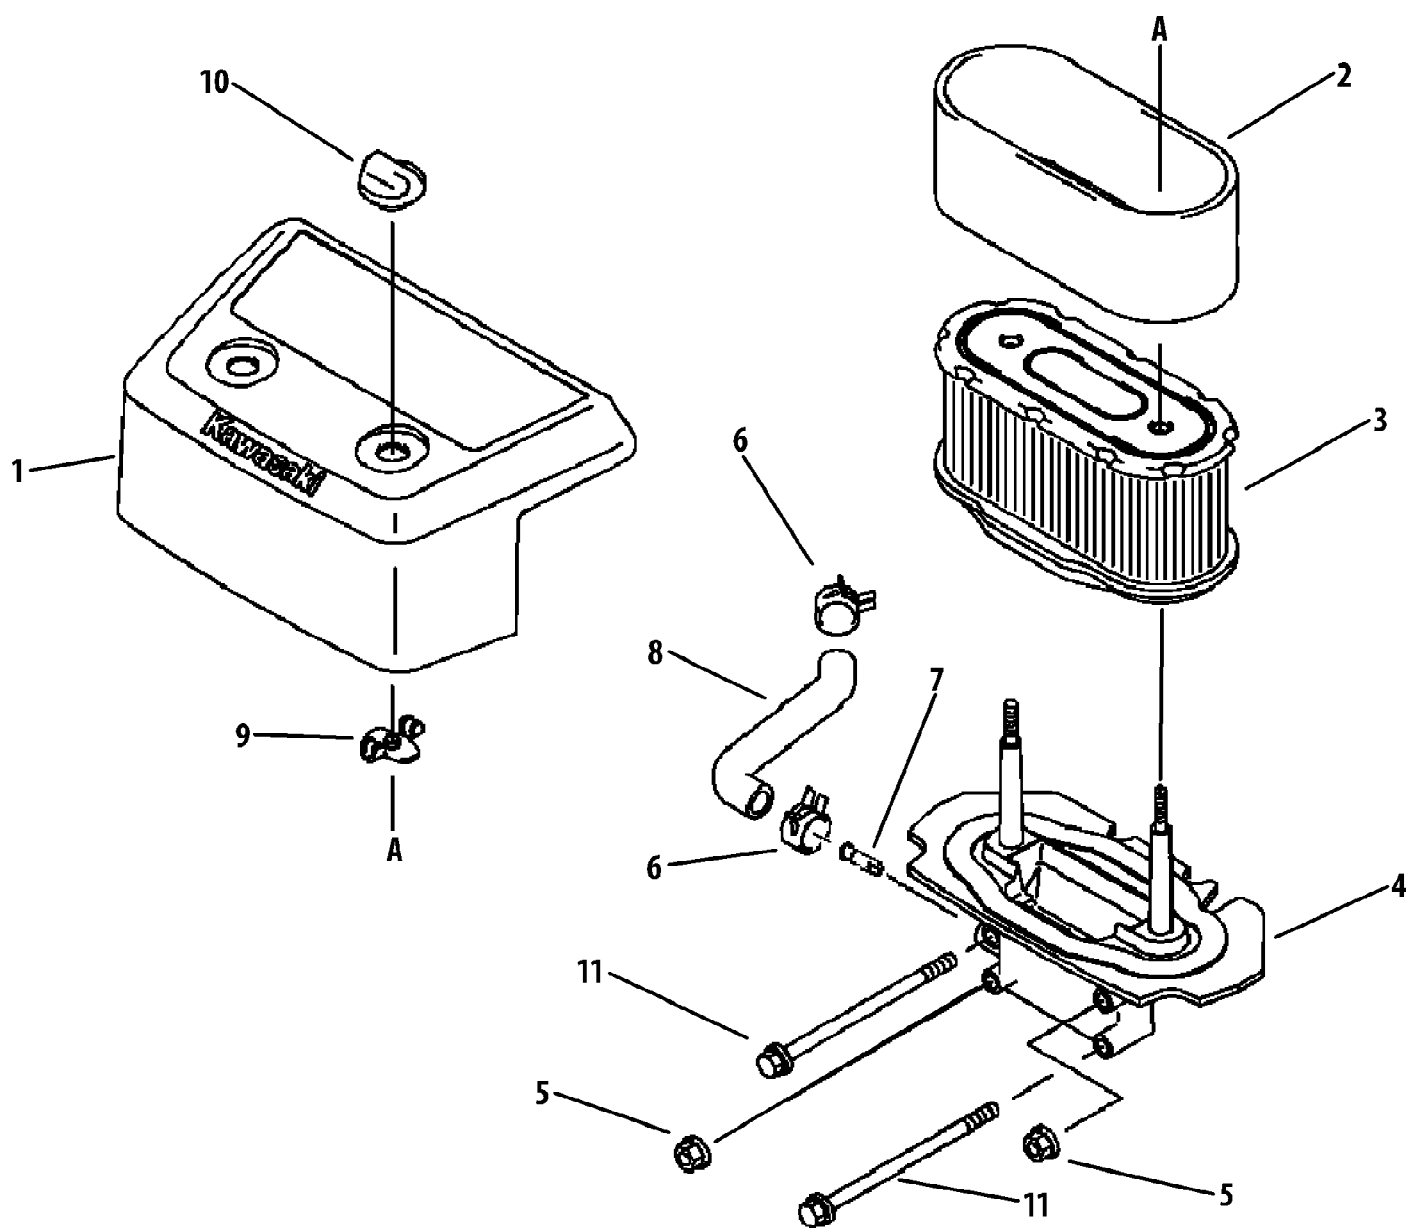

RZT54 Kawasaki (2009)
Electrical

Page 4 of 101

Ref #	Part Number	Qty	S/P/F	Description
1	710-0599	1	/P	Hex Screw, 1/4-20 x .5
2	710-3015	1	/P	Hex Screw, 1/4-20 x .75
3	712-0271	1	/P	Hex Nut, 1/4-20
4	925-04022B	1	/P	Hour Meter
5	925-04165	1	/P	Double Pole - Neutral Switch
6	925-04174	1	/P	PTO Switch
7	925-04228	1	/P	Ignition Switch
8	725-04363	1		Interlock Switch
9	725-04439	1		Solenoid
10	925-1745A	1	/P	Key
11	925-1707D	1	/P	Battery
12	738-04237A	1		Shoulder Screw, #10-32 x .500
13	726-0470	1		Cable Tie
14	703-05894-0637	1	/P	Battery Hold-down
15	731-0511-12	1	/P	Trim Strip
16	710-0653	1	/P	Hex Screw, 1/4-20 x .375
17	925-04040	1	/P	Seat Switch
	925-04847A	1	S	Harness Not shown

RZT54 Kawasaki (2009)
Frame & Drive Idler Assembly

Page 6 of 101

Ref #	Part Number	Qty	S/P/F	Description
1	603-04691-4021	1	/P	Frame Assembly
2	703-05829-0637	1	S	Drive Idler Arm
3	710-0520	1	/P	Hex Screw, 3/8-16 x 1.5
4	710-3005	1	/P	Hex Screw, 3/8-16 x 1.25
5	712-04065	1	/P	Flange Nut, 3/8-16
6	732-0626	1		Extension Spring, .75 x 5.06
7	936-0300	1	/P	Flat Washer, .408 x .875 x .059
8	738-04058	1		Shoulder Spacer, .39 x 1.0 x .7
9	738-04162A	1	/P	Shoulder Spacer, .884 x .19
10	756-04129	1	S	Idler Pulley, 4.25 Dia.

RZT54 Kawasaki (2009)
Front Axle

Page 8 of 101

Ref #	Part Number	Qty	S/P/F	Description
1	603-04370-4021	1		Castor Wheel Bracket
2	603-04385A-4021	1	/P	Front Pivot Axle
3	634-04321A	1	/P	Wheel Assembly, 13 x 5-6
3	734-04255A	1		Tire, 13 x 5-6
4	710-04186	1	/P	Hex Lock Screw, 1/2-13 x 1.25
5	710-04652	1		Hex Cap Screw, 1/2-20 x 7.25
6	710-0514	1	/P	Hex Cap Screw, 3/8-16 x 1.0
7	911-04228	1	/P	Axle Shaft
8	912-3058	1	/P	Hex Insert Lock Nut, 1/2-13
9	731-05500	1		Flange Bearing, 1.0 x 1.246
10	936-0169	1	/P	Lock Washer, 3/8
11	936-0227	1	/P	Flat Washer, .39 x 1.5 x .134
12	736-0250	1	/P	Flat Washer, 1.0 x 1.75 x .10
13	937-3000	1	/P	Lube Fitting, 3/16 Drive
14	750-04775A	1	/P	Spacer, .51 x .75 x 5.825
15	750-04792	1		Hub, .76 x 1.23 x .92