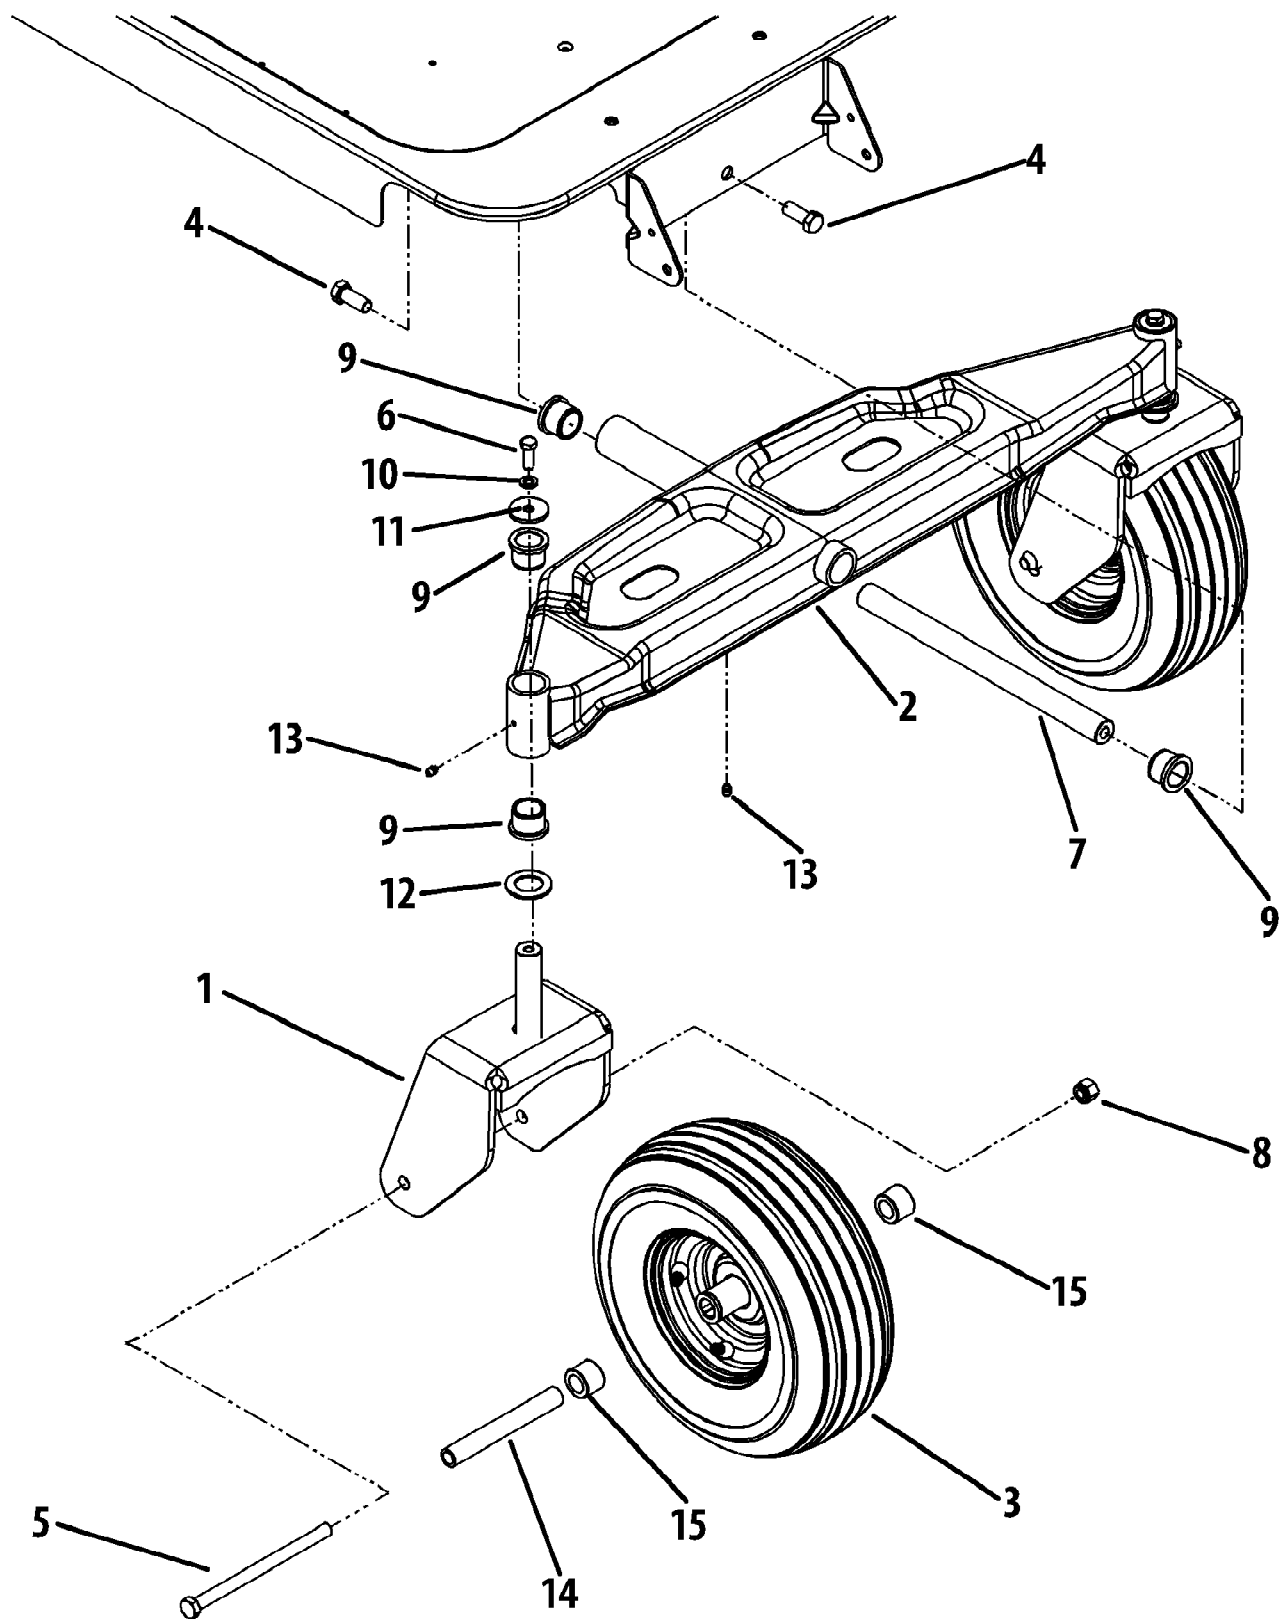

RZT54 Kawasaki (2009)
Front Axle

Page 8 of 101

Ref #	Part Number	Qty	S/P/F	Description
1	603-04370-4021	1		Castor Wheel Bracket
2	603-04385A-4021	1	/P	Front Pivot Axle
3	634-04321A	1	/P	Wheel Assembly, 13 x 5-6
3	734-04255A	1		Tire, 13 x 5-6
4	710-04186	1	/P	Hex Lock Screw, 1/2-13 x 1.25
5	710-04652	1		Hex Cap Screw, 1/2-20 x 7.25
6	710-0514	1	/P	Hex Cap Screw, 3/8-16 x 1.0
7	911-04228	1	/P	Axle Shaft
8	912-3058	1	/P	Hex Insert Lock Nut, 1/2-13
9	731-05500	1		Flange Bearing, 1.0 x 1.246
10	936-0169	1	/P	Lock Washer, 3/8
11	936-0227	1	/P	Flat Washer, .39 x 1.5 x .134
12	736-0250	1	/P	Flat Washer, 1.0 x 1.75 x .10
13	937-3000	1	/P	Lube Fitting, 3/16 Drive
14	750-04775A	1	/P	Spacer, .51 x .75 x 5.825
15	750-04792	1		Hub, .76 x 1.23 x .92