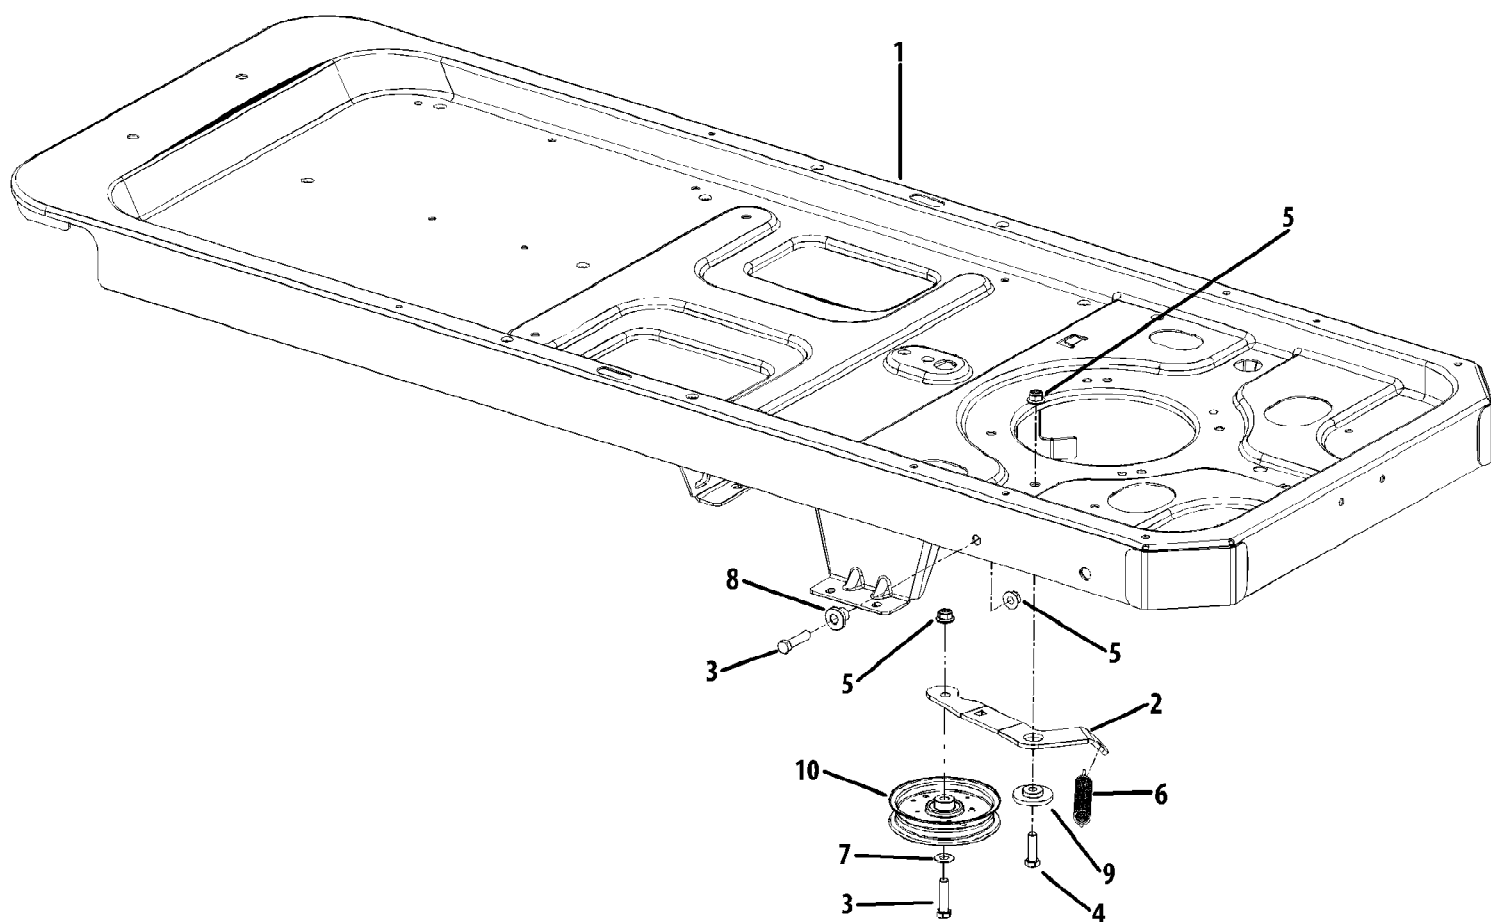

RZT54 Kawasaki (2009)
Frame & Drive Idler Assembly

Page 6 of 101

Ref #	Part Number	Qty	S/P/F	Description
1	603-04691-4021	1	/P	Frame Assembly
2	703-05829-0637	1	S	Drive Idler Arm
3	710-0520	1	/P	Hex Screw, 3/8-16 x 1.5
4	710-3005	1	/P	Hex Screw, 3/8-16 x 1.25
5	712-04065	1	/P	Flange Nut, 3/8-16
6	732-0626	1		Extension Spring, .75 x 5.06
7	936-0300	1	/P	Flat Washer, .408 x .875 x .059
8	738-04058	1		Shoulder Spacer, .39 x 1.0 x .7
9	738-04162A	1	/P	Shoulder Spacer, .884 x .19
10	756-04129	1	S	Idler Pulley, 4.25 Dia.