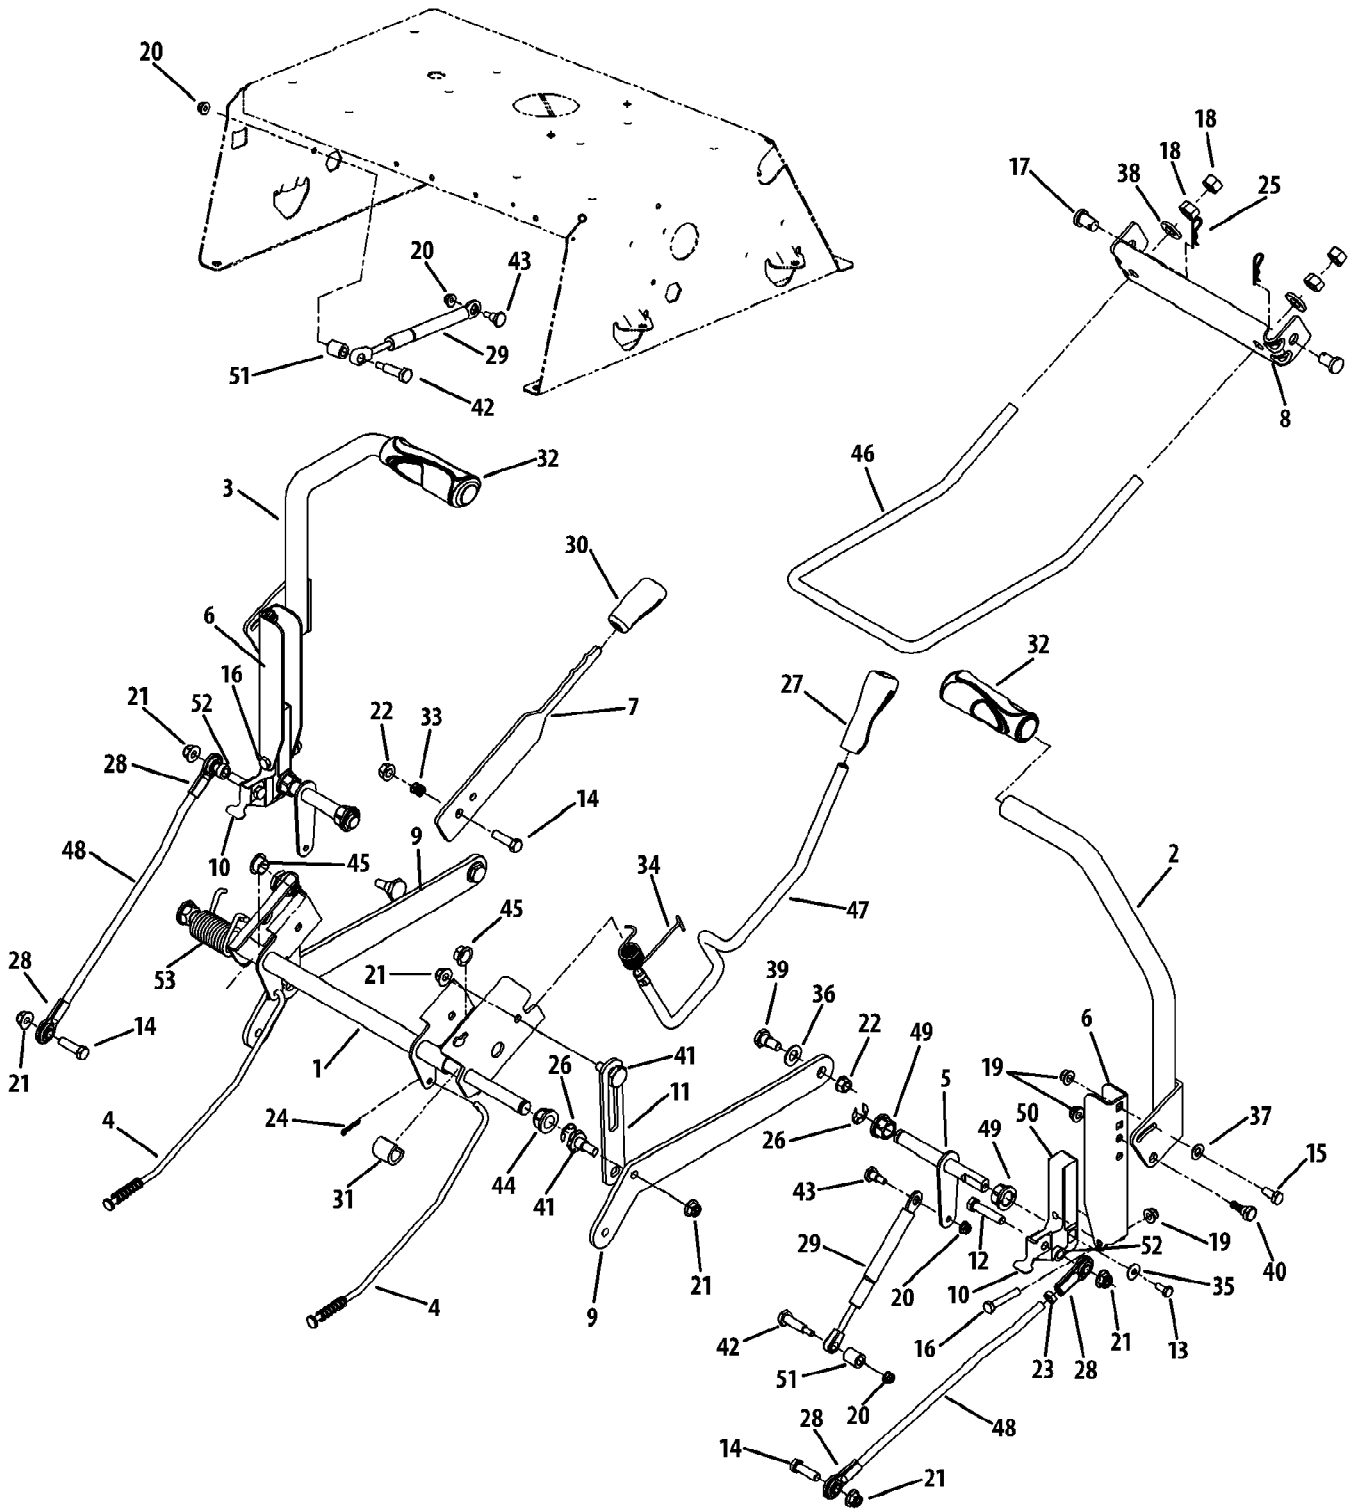

RZT54 Kawasaki (2009)
Deck Lift & Controls

RZT54 Kawasaki (2009)
Deck Lift & Controls

Page 2 of 101

Ref #	Part Number	Qty	S/P/F	Description
1	603-04160B	1	S	Deck Lift Shaft Assembly
2	603-04322-0637	1		Lapbar Lever RH
3	603-04324-0637	1		Lapbar Lever LH
4	947-04065	1	/P	Brake Rod
5	647-04099A	1	/P	Control Shaft
6	703-05387B	1	/P	Lapbar Pivot Bracket
7	703-05396A-0637	1	/P	Brake Handle
8	703-05414A-4021	1		Front Deck Hanger Bracket
9	703-05793A-4021	1		Deck Lift Arm
10	703-06096	1		Switch Actuator Bracket
11	703-06169-0637	1	/P	Lift Link Plate
12	710-0347	1	/P	Hex Screw, 3/8-16 x 1.75
13	710-0433	1	/P	Hex Lock Screw, 1.4-20 x .62
14	710-3005	1	/P	Hex Cap Screw, 3.8-16 x 1.25
15	710-3008	1	/P	Hex Cap Screw, 5.16-18 x .75
16	710-3180	1	/P	Hex Cap Screw, 5.16-18 x 1.75
17	911-0332	1	/P	Clevis Pin, .50 x .78
18	912-0206	1	/P	Hex Nut, 1.2-13
19	712-04063	1	/P	Hex Flange Insert Lock Nut, 5.16-18
20	712-04064	1	/P	Hex Flange Insert Lock Nut, 1.4-20
21	712-04065	1	/P	Hex Flange Insert Lock Nut, 3.8-16
22	912-0431	1	/P	Hex Flange Lock Nut, 3.8-16
23	912-3001	1	/P	Jam Nut, 3.8-24
24	914-0104	1	/P	Cotter Pin
25	914-04023	1	/P	Cotter Pin
26	716-0106	1	/P	E-Ring, .625 Dia.
27	720-0311	1		Handle Grip
28	723-04035	1		Rod End
29	727-04141	1		Damper Cylinder
30	731-04735	1		Handle Grip
31	731-05732	1		Spacer, .62 x 1.0
32	731-05882	1		Hand Grip
33	932-0334	1	/P	Compression Spring
34	732-0874	1	/P	Torsion Spring
35	736-0270	1	/P	Bell Washer, .265 x .75 x .062
36	936-0272	1	/P	Flat Washer, .51 x 1.0 x .06
37	936-0275	1	/P	Flat Washer, .344 x .688 x .065
38	736-3019	1		Flat Washer, .531 x 1.062 x .134
39	738-0143	1	/P	Shoulder Screw, .498 x .340 x 3.8-16
40	938-0296	1	/P	Shoulder Screw, .437 x .268 x 5.16-18
41	938-0507B	1	/P	Shoulder Screw, .5 x .434 x 3.8-16
42	938-0572	1	/P	Shoulder Screw, .374 x 1.16 x 1.4-20
43	938-0974	1	/P	Shoulder Screw, .375 x .38 x 1.4-20
44	941-0225	1	/P	Hex Flange Bearing
45	741-3074	1		Flange Bearing, .626 x .938 x .344
46	747-04401A	1		Deck Front Hanger Rod
47	747-04637	1		Deck Lift Handle Rod
48	747-05057	1		Lapbar Control Rod
49	948-0227A	1	/P	Hex Flange Bearing
50	748-04169-0637	1		Control Hub
51	750-04676	1		Spacer, .385 x .630 x .75
52	750-04776	1		Spacer, .380 x .625 x .265
53	732-04420	1		Torsion Spring