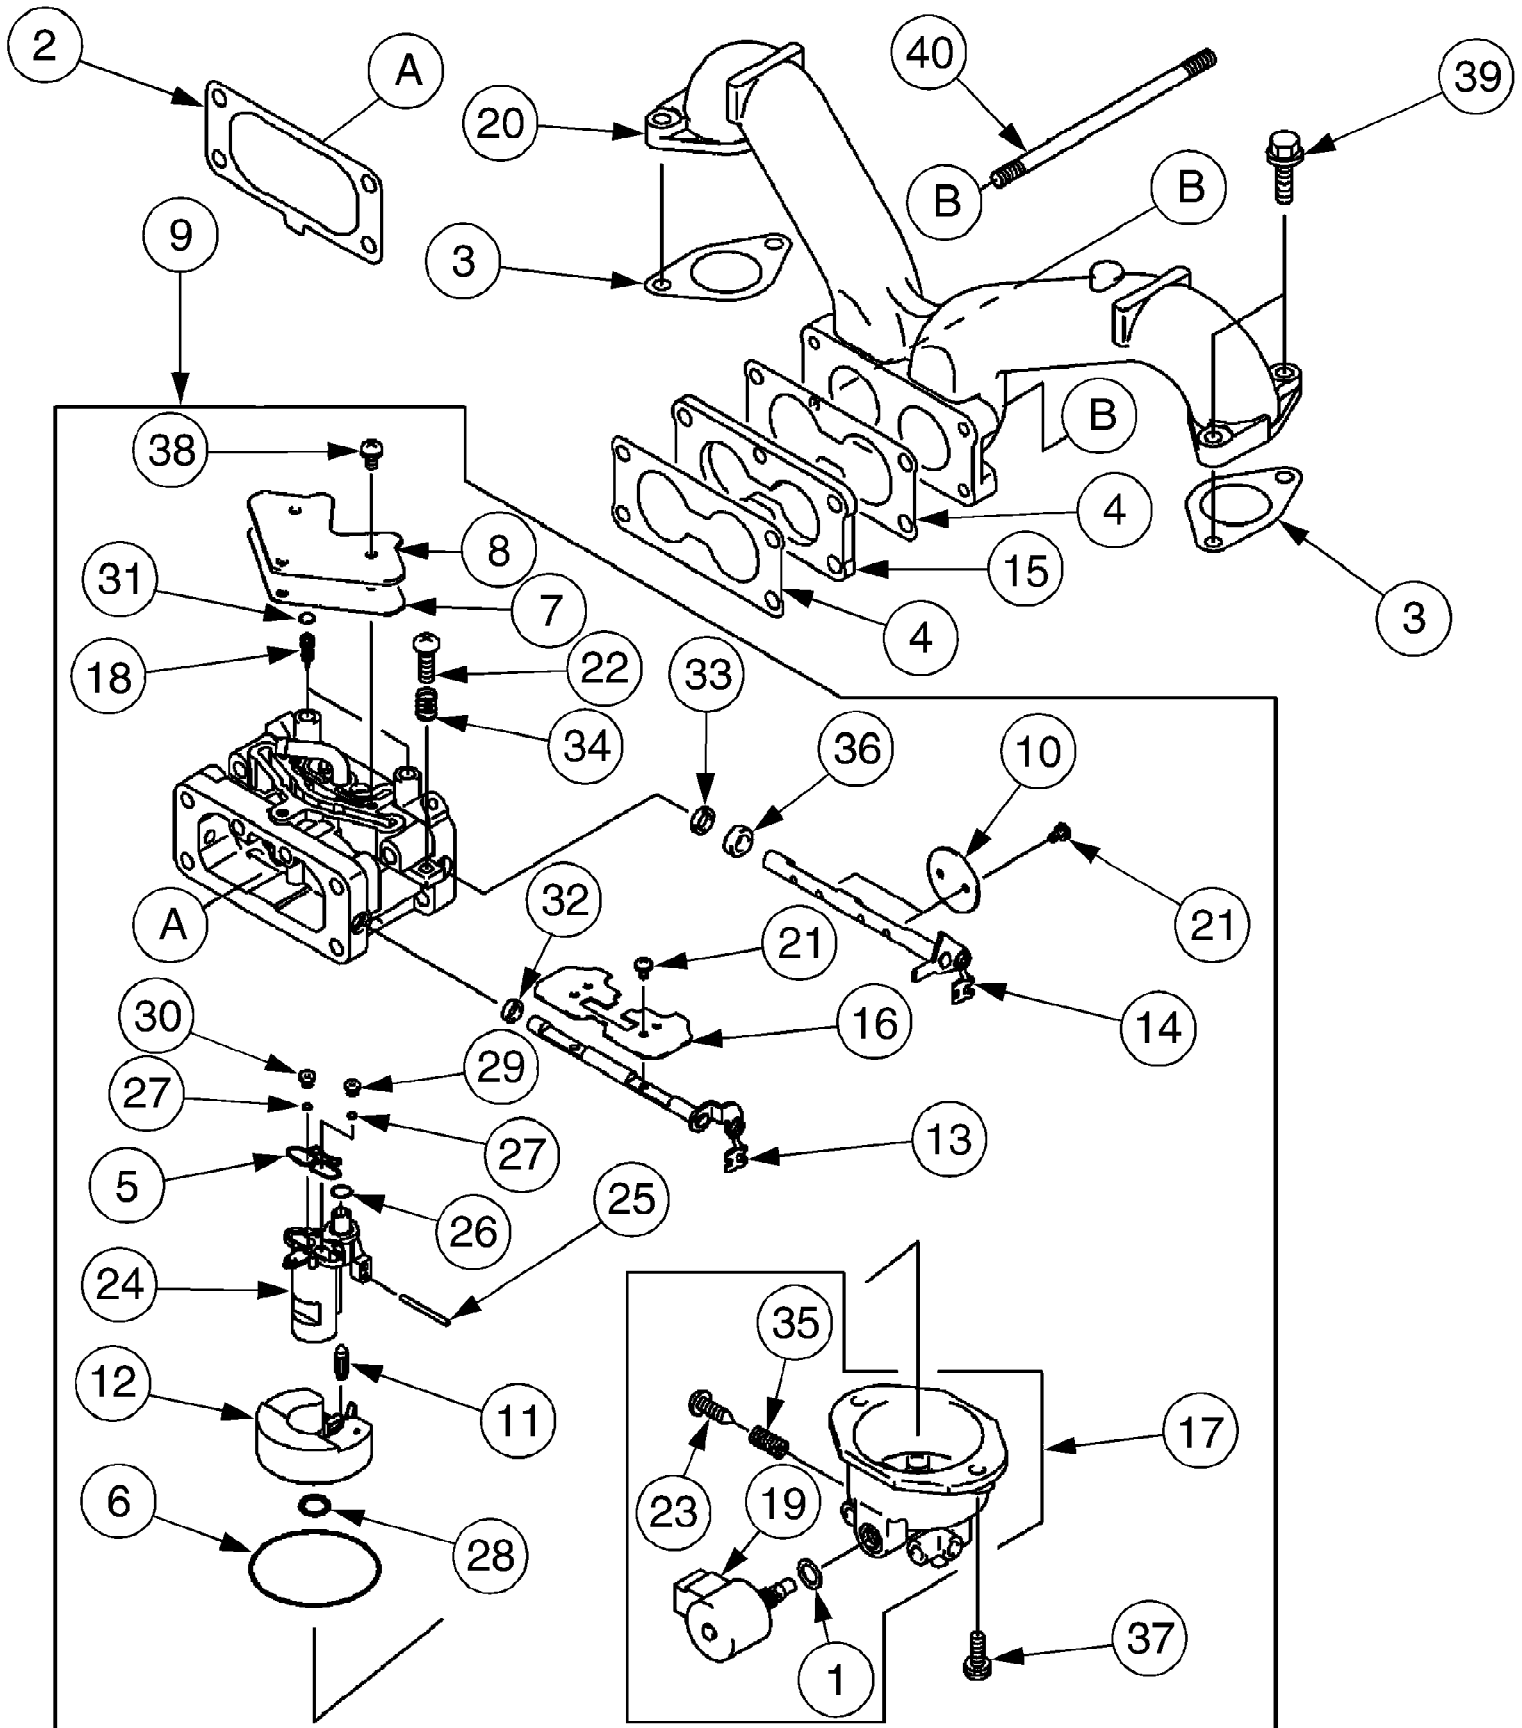

RZT50 Kawasaki 17AI2ACP (2008 & Before)
Air Filter

RZT50 Kawasaki 17A12ACP (2008 & Before)
Air Filter

Page 2 of 60

Ref #	Part Number	Qty	S/P/F	Description
1	KM-11011-7003	1	S	Case, Air Filter
2	KM-11013-7009	1		Element, Air Filter
3	KM-11013-7027	1		Element, Air Filter
4	KM-16060-7014	1	S	Pipe, Intake
5	KM-92015-1193	2		Nut
6	KM-92037-2079	2	S	Clamp
7	KM-92055-7005	2		O-Ring
8	KM-92191-7006	1		Tube
9	KM-92210-7004	2		Nut
10	KM-92210-7015	2	S	Nut
11	KM-130B06105	3	S	Bolt, Flanged
12	KM-411B0600	1		Washer, Plain

RZT50 Kawasaki 17AI2ACP (2008 & Before)
Camshaft and Valves

Page 4 of 60

Ref #	Part Number	Qty	S/P/F	Description
1	KM-12004-7002	2		Valve, Intake
2	KM-12005-7004	2	/P	Valve, Exhaust
3	KM-12009-7001	4		Retainer, Valve Spring
4	KM-12011-2056	8		Collet
5	KM-12016-7006	4	S	Arm, Rocket
6	KM-12032-7001	4		Tappet
7	KM-13070-7004	1	/P	Guide
8	KM-13070-7007	2	/P	Guide
9	KM-13116-7002	4		Rod, Push
10	KM-13271-7007	1	/P	Plate
11	KM-13271-7021	1	/P	Plate, Governor
12	KM-42036-7009	1	S	Sleeve
13	KM-49078-7002	4		Spring, Valve
14	KM-49118-7007	1	S	Camshaft, Complete
15	KM-92009-2341	4		Screw
16	KM-92015-2253	4		Nut
17	KM-92033-7001	2		Ring, Snap
18	KM-92140-7002	6	S	Ball
19	KM-92145-7001	1		Spring
20	KM-92153-7019	4	/P	Bolt
21	KM-92200-7001	1		Washer