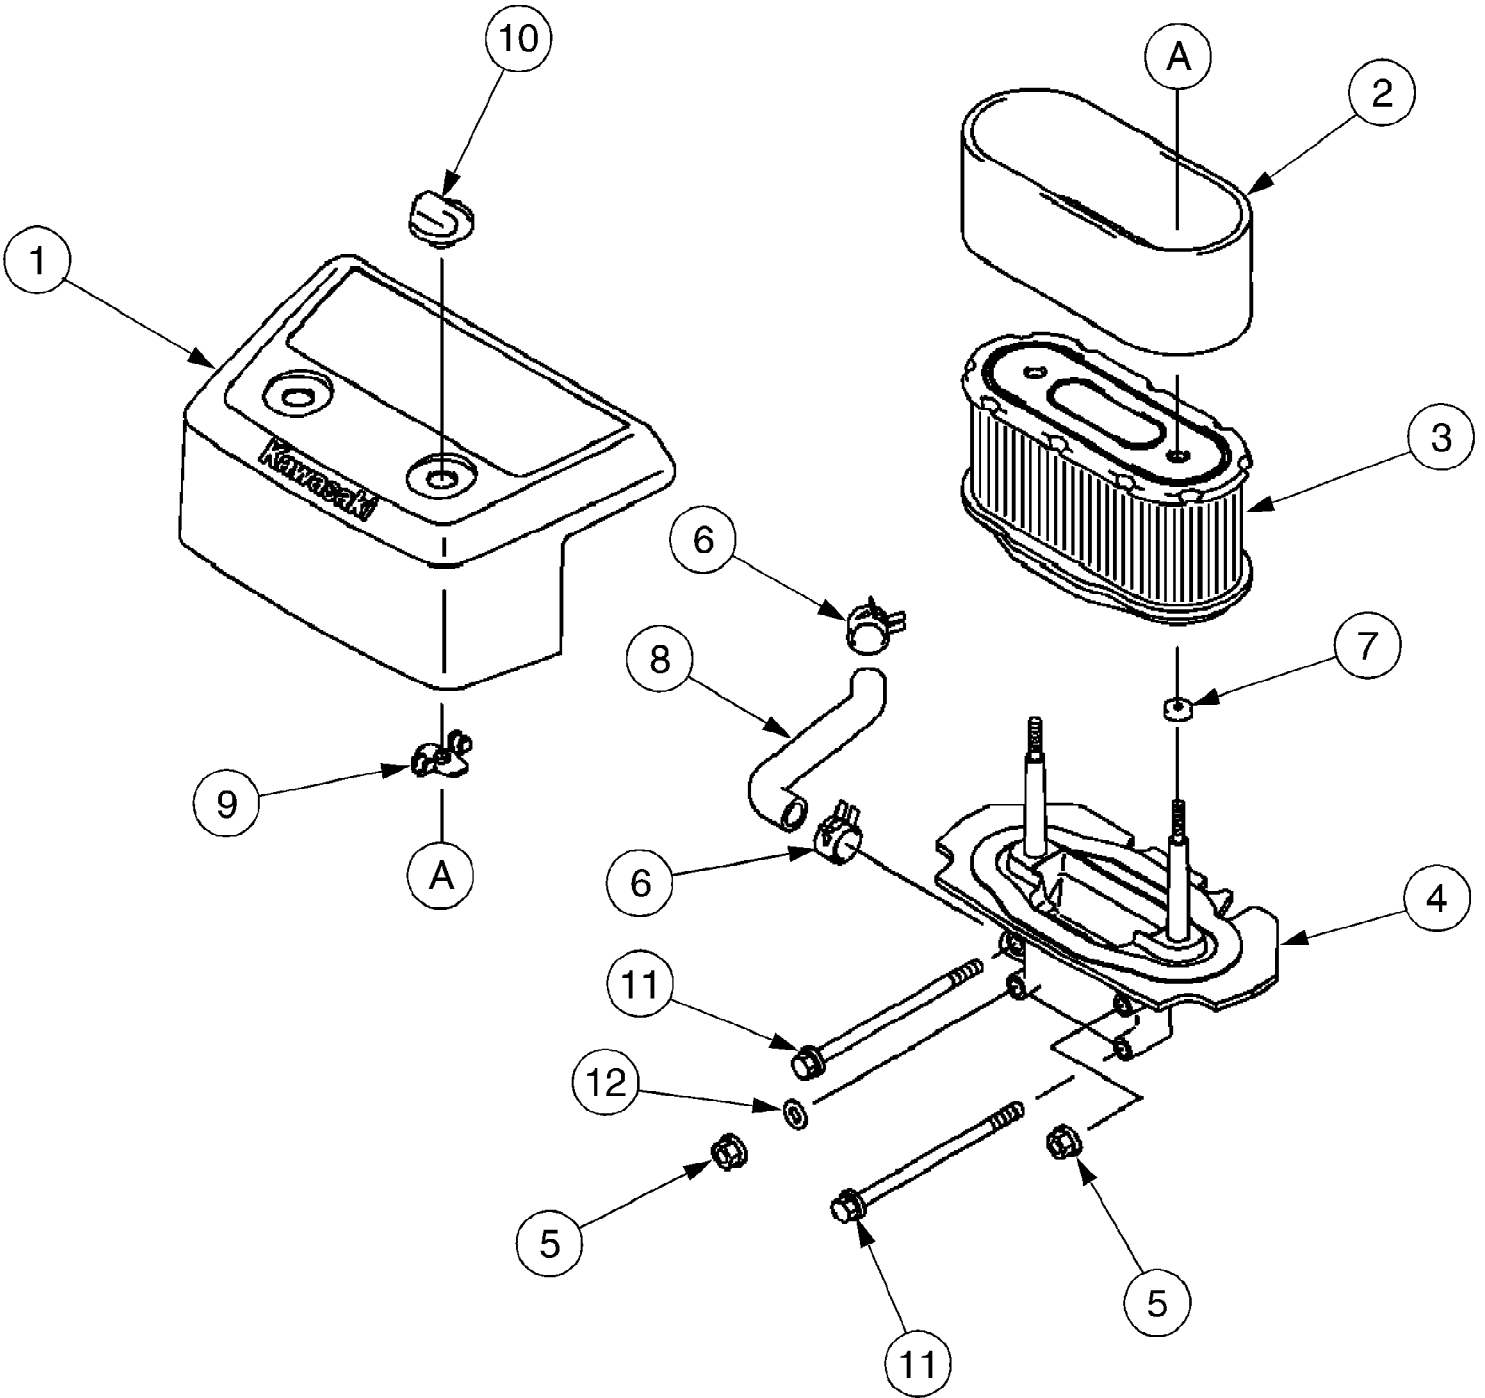

RZT50 Kawasaki 17AI2ACP (2008 & Before)
Air Filter

RZT50 Kawasaki 17A12ACP (2008 & Before)
Air Filter

Page 2 of 60

Ref #	Part Number	Qty	S/P/F	Description
1	KM-11011-7003	1	S	Case, Air Filter
2	KM-11013-7009	1		Element, Air Filter
3	KM-11013-7027	1		Element, Air Filter
4	KM-16060-7014	1	S	Pipe, Intake
5	KM-92015-1193	2		Nut
6	KM-92037-2079	2	S	Clamp
7	KM-92055-7005	2		O-Ring
8	KM-92191-7006	1		Tube
9	KM-92210-7004	2		Nut
10	KM-92210-7015	2	S	Nut
11	KM-130B06105	3	S	Bolt, Flanged
12	KM-411B0600	1		Washer, Plain

RZT50 Kawasaki 17AI2ACP (2008 & Before)
Camshaft and Valves

Page 4 of 60

Ref #	Part Number	Qty	S/P/F	Description
1	KM-12004-7002	2		Valve, Intake
2	KM-12005-7004	2	/P	Valve, Exhaust
3	KM-12009-7001	4		Retainer, Valve Spring
4	KM-12011-2056	8		Collet
5	KM-12016-7006	4	S	Arm, Rocket
6	KM-12032-7001	4		Tappet
7	KM-13070-7004	1	/P	Guide
8	KM-13070-7007	2	/P	Guide
9	KM-13116-7002	4		Rod, Push
10	KM-13271-7007	1	/P	Plate
11	KM-13271-7021	1	/P	Plate, Governor
12	KM-42036-7009	1	S	Sleeve
13	KM-49078-7002	4		Spring, Valve
14	KM-49118-7007	1	S	Camshaft, Complete
15	KM-92009-2341	4		Screw
16	KM-92015-2253	4		Nut
17	KM-92033-7001	2		Ring, Snap
18	KM-92140-7002	6	S	Ball
19	KM-92145-7001	1		Spring
20	KM-92153-7019	4	/P	Bolt
21	KM-92200-7001	1		Washer