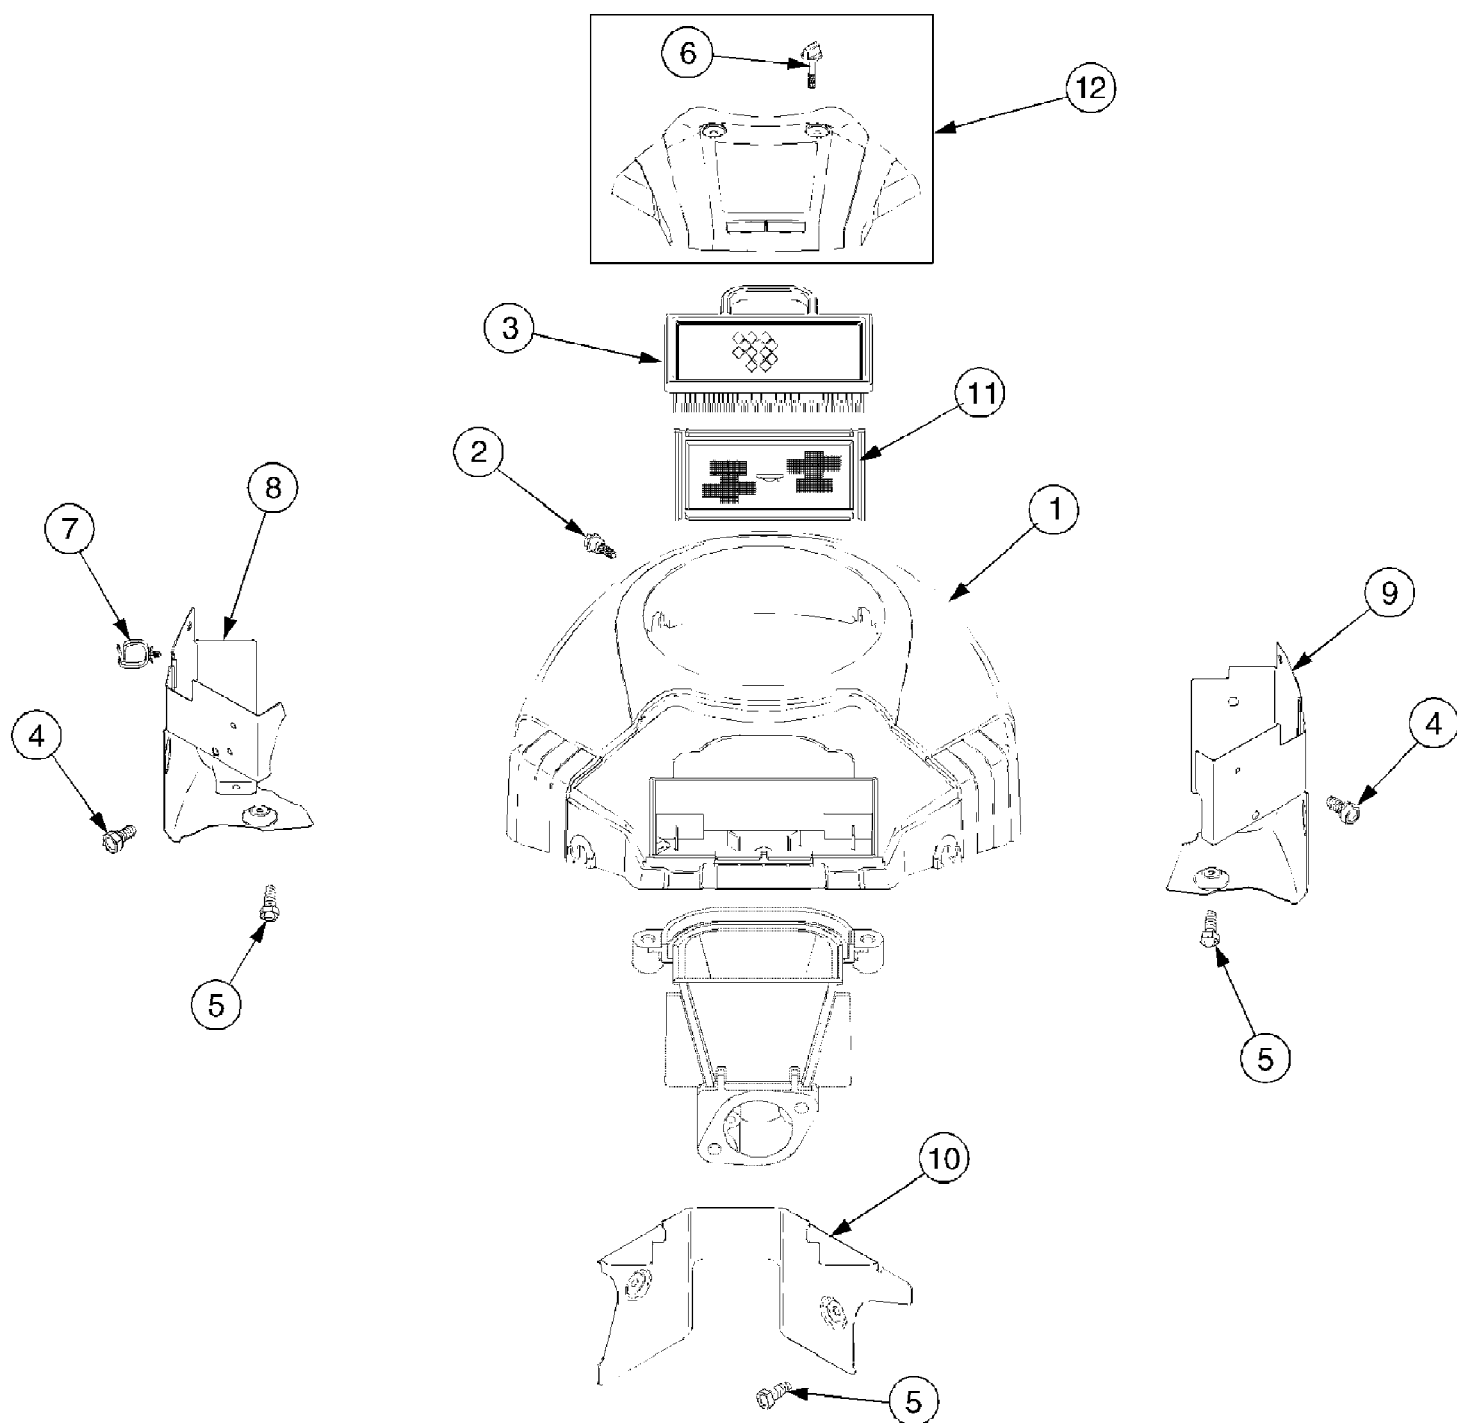

RZT50 B&S Intek
Air Filter, Blower Housing And Engine Air Guides

RZT50 B&S Intek
Air Filter, Blower Housing And Engine Air Guides

Ref #	Part Number	Qty	S/P/F	Description
1	BS-695277	1	S	Housing, Blower
2	BS-691005	6		Screw (Blower Housing)
3	BS-499486S	1	/P	Filter, Air Cleaner Cartridge
4	BS-691003	2	/P	Screw (Air Guide Cover)
5	BS-691108	4	/P	Screw (Air Guide Cover)
6	BS-691008	2		Knob, Air Cleaner
7	BS-691010	1		Clip
8	BS-691012	1		Cover, Air Guide
9	BS-691014	1		Cover, Air Guide
10	BS-691015	1		Cover, Air Guide
11	BS-273638	1	S	Filter, Pre Cleaner
12	BS-499788	1	S	Cover, Air Cleaner

RZT50 B&S Intek
Carburetor And Intake Manifold

RZT50 B&S Intek
Carburetor And Intake Manifold

Ref #	Part Number	Qty	S/P/F	Description
1	BS-699801	1		Manifold, Intake
2	BS-690949	2		Gasket, Intake
3	BS-699803	2		Gasket, Intake
4	BS-699800	1		Gasket, Inake
5	BS-690951	1		Stud, Carburetor
6	BS-699816	4		Screw (Intake Manifold)
7	BS-699721	1		Kit, Idle Speed
8	BS-694918	1		Pin, Float
9	BS-698537	1		Valve, Float Needle
10	BS-699808	1		Valve, Choke
11	BS-698784	1	S	Jet, Main (Standard)
	BS-699820	1		Jet, Main (High Altitude)
12	BS-699802	1		Spacer, Carburetor
13	BS-699807	1		Carburetor
14	BS-699810	1		Plug, Welch
15	BS-699809	1		Valve, Throttle
16	BS-699812	1		Kit, Throttle Shaft
17	BS-694914	1		Float, Carburetor
18	BS-698781	1	/P	Gasket, Float Bowl
19	BS-699811	1		Kit, Choke Shaft
20	BS-690718	2		Screw (Choke Valve)
21	BS-695410	1		Washer, Sealing
22	BS-699806	1		Elbow, Intake
23	BS-695414	2		Seal, Choke/Throttle Shaft
24	BS-690958	2	/P	Nut (Carburetor)
25	BS-699728	1		Solenoid, Fuel
26	BS-699502	1		Bowl, Float
27	BS-699813	1		Seal, Throttle Shaft
28	BS-695407	1		Screw (Float Bowl)