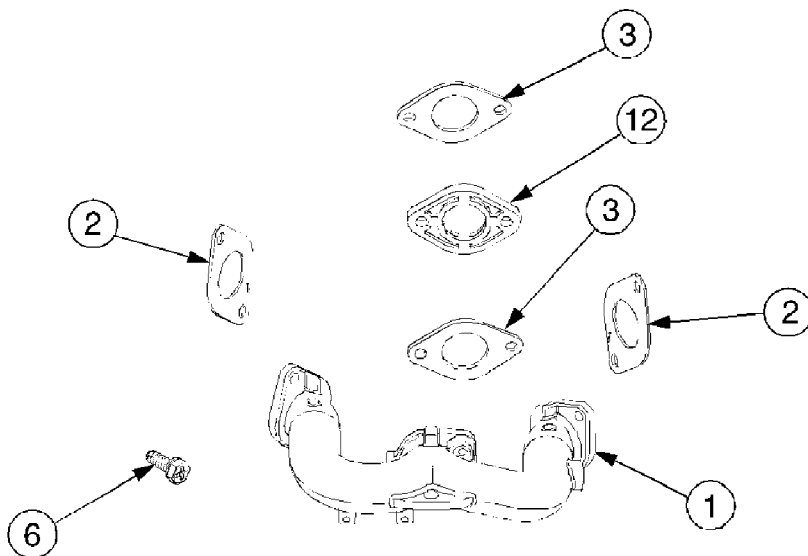

RZT50 B&S Intek
Air Filter, Blower Housing And Engine Air Guides

RZT50 B&S Intek
Air Filter, Blower Housing And Engine Air Guides

Ref #	Part Number	Qty	S/P/F	Description
1	BS-695277	1	S	Housing, Blower
2	BS-691005	6		Screw (Blower Housing)
3	BS-499486S	1	/P	Filter, Air Cleaner Cartridge
4	BS-691003	2	/P	Screw (Air Guide Cover)
5	BS-691108	4	/P	Screw (Air Guide Cover)
6	BS-691008	2		Knob, Air Cleaner
7	BS-691010	1		Clip
8	BS-691012	1		Cover, Air Guide
9	BS-691014	1		Cover, Air Guide
10	BS-691015	1		Cover, Air Guide
11	BS-273638	1	S	Filter, Pre Cleaner
12	BS-499788	1	S	Cover, Air Cleaner

RZT50 B&S Intek
Carburetor And Intake Manifold

RZT50 B&S Intek
Carburetor And Intake Manifold

Ref #	Part Number	Qty	S/P/F	Description
1	BS-699801	1		Manifold, Intake
2	BS-690949	2		Gasket, Intake
3	BS-699803	2		Gasket, Intake
4	BS-699800	1		Gasket, Inake
5	BS-690951	1		Stud, Carburetor
6	BS-699816	4		Screw (Intake Manifold)
7	BS-699721	1		Kit, Idle Speed
8	BS-694918	1		Pin, Float
9	BS-698537	1		Valve, Float Needle
10	BS-699808	1		Valve, Choke
11	BS-698784	1	S	Jet, Main (Standard)
	BS-699820	1		Jet, Main (High Altitude)
12	BS-699802	1		Spacer, Carburetor
13	BS-699807	1		Carburetor
14	BS-699810	1		Plug, Welch
15	BS-699809	1		Valve, Throttle
16	BS-699812	1		Kit, Throttle Shaft
17	BS-694914	1		Float, Carburetor
18	BS-698781	1	/P	Gasket, Float Bowl
19	BS-699811	1		Kit, Choke Shaft
20	BS-690718	2		Screw (Choke Valve)
21	BS-695410	1		Washer, Sealing
22	BS-699806	1		Elbow, Intake
23	BS-695414	2		Seal, Choke/Throttle Shaft
24	BS-690958	2	/P	Nut (Carburetor)
25	BS-699728	1		Solenoid, Fuel
26	BS-699502	1		Bowl, Float
27	BS-699813	1		Seal, Throttle Shaft
28	BS-695407	1		Screw (Float Bowl)