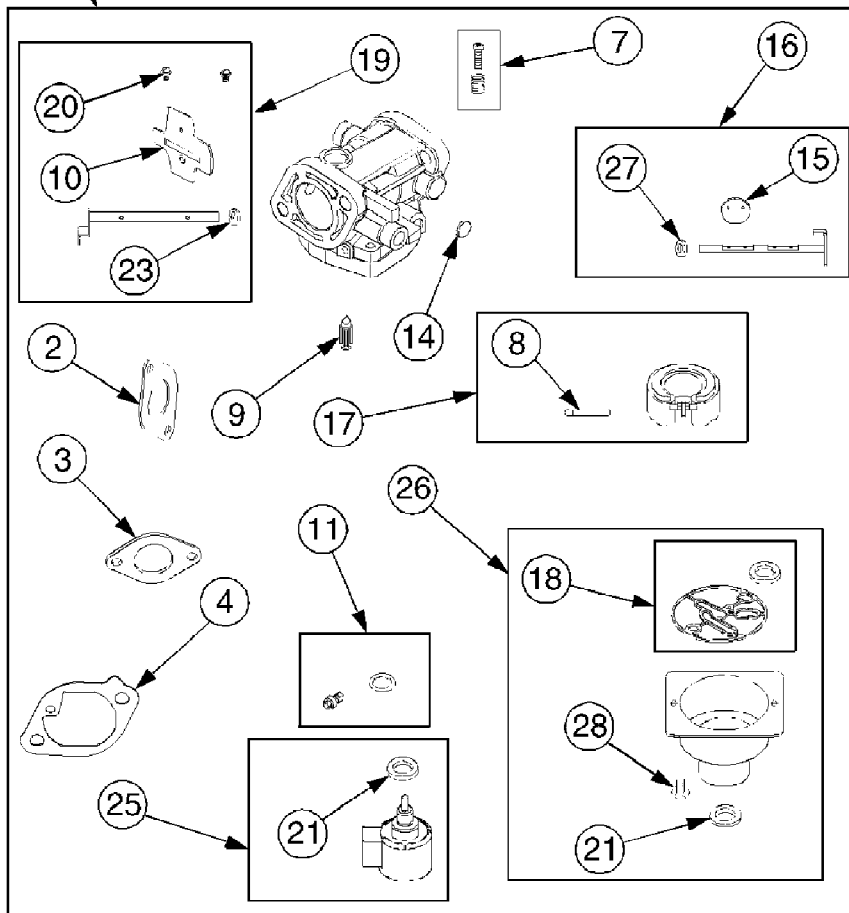

RZT50 B&S Intek
Air Filter, Blower Housing And Engine Air Guides

RZT50 B&S Intek
Air Filter, Blower Housing And Engine Air Guides

Ref #	Part Number	Qty	S/P/F	Description
1	BS-695277	1	S	Housing, Blower
2	BS-691005	6		Screw (Blower Housing)
3	BS-499486S	1	/P	Filter, Air Cleaner Cartridge
4	BS-691003	2	/P	Screw (Air Guide Cover)
5	BS-691108	4	/P	Screw (Air Guide Cover)
6	BS-691008	2		Knob, Air Cleaner
7	BS-691010	1		Clip
8	BS-691012	1		Cover, Air Guide
9	BS-691014	1		Cover, Air Guide
10	BS-691015	1		Cover, Air Guide
11	BS-273638	1	S	Filter, Pre Cleaner
12	BS-499788	1	S	Cover, Air Cleaner

RZT50 B&S Intek
Carburetor And Intake Manifold

RZT50 B&S Intek
Carburetor And Intake Manifold

Ref #	Part Number	Qty	S/P/F	Description
1	BS-699801	1		Manifold, Intake
2	BS-690949	2		Gasket, Intake
3	BS-699803	2		Gasket, Intake
4	BS-699800	1		Gasket, Inake
5	BS-690951	1		Stud, Carburetor
6	BS-699816	4		Screw (Intake Manifold)
7	BS-699721	1		Kit, Idle Speed
8	BS-694918	1		Pin, Float
9	BS-698537	1		Valve, Float Needle
10	BS-699808	1		Valve, Choke
11	BS-698784	1	S	Jet, Main (Standard)
	BS-699820	1		Jet, Main (High Altitude)
12	BS-699802	1		Spacer, Carburetor
13	BS-699807	1		Carburetor
14	BS-699810	1		Plug, Welch
15	BS-699809	1		Valve, Throttle
16	BS-699812	1		Kit, Throttle Shaft
17	BS-694914	1		Float, Carburetor
18	BS-698781	1	/P	Gasket, Float Bowl
19	BS-699811	1		Kit, Choke Shaft
20	BS-690718	2		Screw (Choke Valve)
21	BS-695410	1		Washer, Sealing
22	BS-699806	1		Elbow, Intake
23	BS-695414	2		Seal, Choke/Throttle Shaft
24	BS-690958	2	/P	Nut (Carburetor)
25	BS-699728	1		Solenoid, Fuel
26	BS-699502	1		Bowl, Float
27	BS-699813	1		Seal, Throttle Shaft
28	BS-695407	1		Screw (Float Bowl)