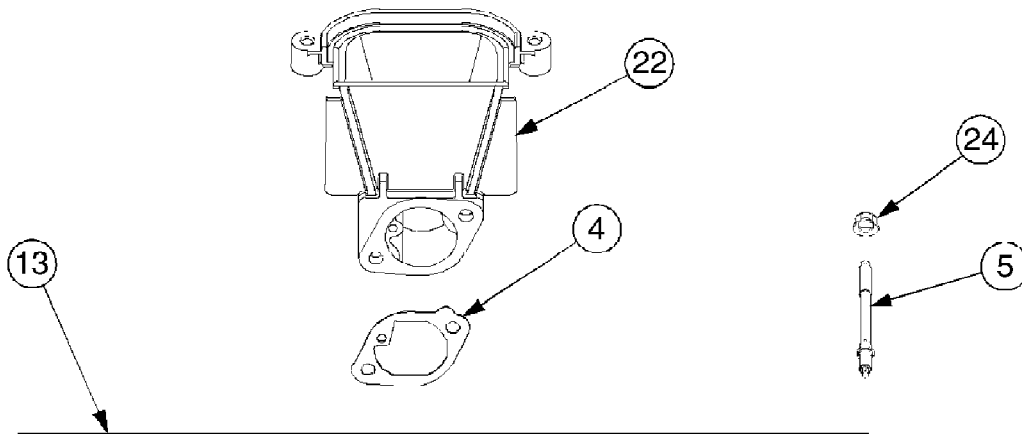

RZT50 B&S Intek
Air Filter, Blower Housing And Engine Air Guides

RZT50 B&S Intek
Air Filter, Blower Housing And Engine Air Guides

Ref #	Part Number	Qty	S/P/F	Description
1	BS-695277	1	S	Housing, Blower
2	BS-691005	6		Screw (Blower Housing)
3	BS-499486S	1	/P	Filter, Air Cleaner Cartridge
4	BS-691003	2	/P	Screw (Air Guide Cover)
5	BS-691108	4	/P	Screw (Air Guide Cover)
6	BS-691008	2		Knob, Air Cleaner
7	BS-691010	1		Clip
8	BS-691012	1		Cover, Air Guide
9	BS-691014	1		Cover, Air Guide
10	BS-691015	1		Cover, Air Guide
11	BS-273638	1	S	Filter, Pre Cleaner
12	BS-499788	1	S	Cover, Air Cleaner

RZT50 B&S Intek
Carburetor And Intake Manifold

RZT50 B&S Intek
Carburetor And Intake Manifold

Ref #	Part Number	Qty	S/P/F	Description
1	BS-699801	1		Manifold, Intake
2	BS-690949	2		Gasket, Intake
3	BS-699803	2		Gasket, Intake
4	BS-699800	1		Gasket, Inake
5	BS-690951	1		Stud, Carburetor
6	BS-699816	4		Screw (Intake Manifold)
7	BS-699721	1		Kit, Idle Speed
8	BS-694918	1		Pin, Float
9	BS-698537	1		Valve, Float Needle
10	BS-699808	1		Valve, Choke
11	BS-698784	1	S	Jet, Main (Standard)
	BS-699820	1		Jet, Main (High Altitude)
12	BS-699802	1		Spacer, Carburetor
13	BS-699807	1		Carburetor
14	BS-699810	1		Plug, Welch
15	BS-699809	1		Valve, Throttle
16	BS-699812	1		Kit, Throttle Shaft
17	BS-694914	1		Float, Carburetor
18	BS-698781	1	/P	Gasket, Float Bowl
19	BS-699811	1		Kit, Choke Shaft
20	BS-690718	2		Screw (Choke Valve)
21	BS-695410	1		Washer, Sealing
22	BS-699806	1		Elbow, Intake
23	BS-695414	2		Seal, Choke/Throttle Shaft
24	BS-690958	2	/P	Nut (Carburetor)
25	BS-699728	1		Solenoid, Fuel
26	BS-699502	1		Bowl, Float
27	BS-699813	1		Seal, Throttle Shaft
28	BS-695407	1		Screw (Float Bowl)