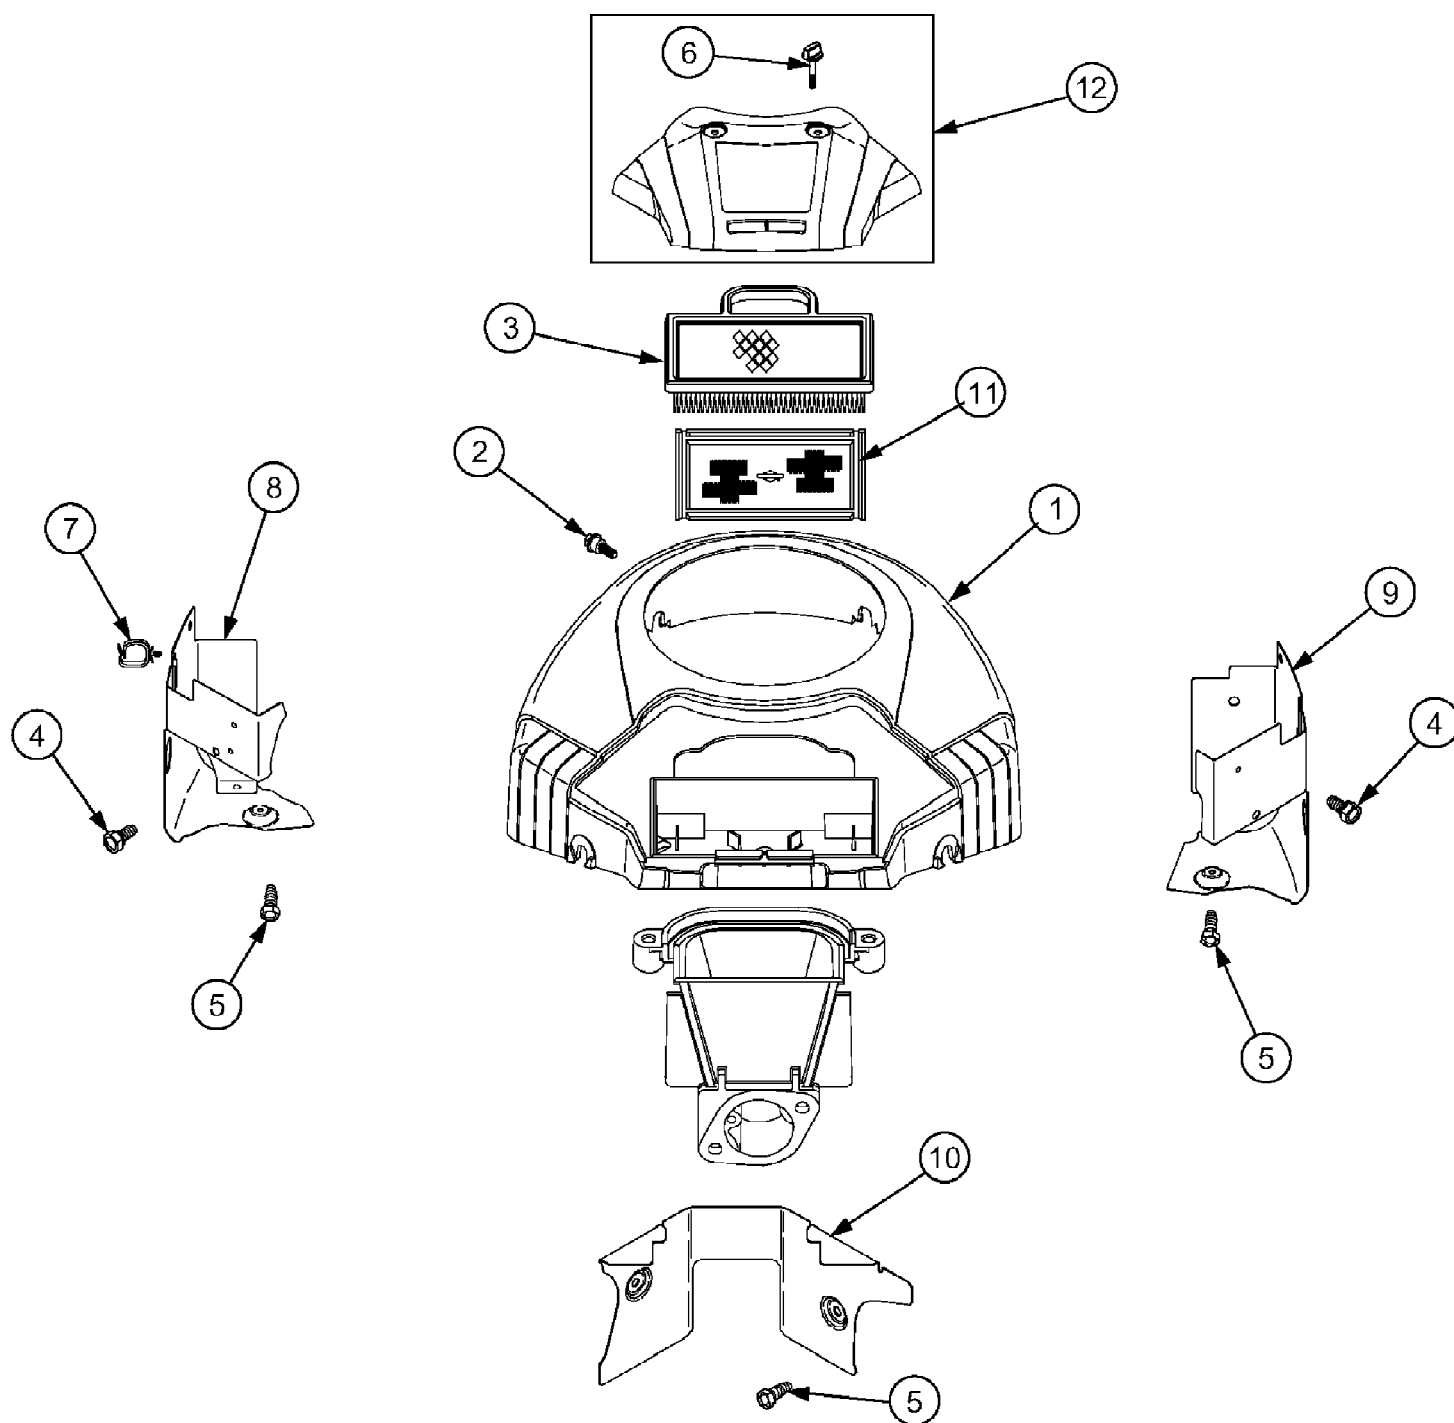

RZT22
Air Filter, Blower Housing And Engine Air Guides

RZT22

Page 2 of 44

Air Filter, Blower Housing And Engine Air Guides

Ref #	Part Number	Qty	S/P/F	Description
1	BS-695277	1	S	Housing, Blower
2	BS-691005	6		Screw (Blower Housing)
3	BS-499486	1		Filter, Air Cleaner Cartridge
4	BS-691003	2	/P	Screw (Air Guide Cover)
5	BS-691108	4	/P	Screw (Air Guide Cover)
6	BS-691008	2		Knob, Air Cleaner
7	BS-691010	1		Clip
8	BS-691012	1		Cover, Air Guide
9	BS-691014	1		Cover, Air Guide
10	BS-691015	1		Cover, Air Guide
11	BS-273638	1	S	Filter, Pre Cleaner
12	BS-499788	1	S	Cover, Air Cleaner

RZT22
Carburetor And Intake Manifold

RZT22

Page 4 of 44

Carburetor And Intake Manifold

Ref #	Part Number	Qty	S/P/F	Description
1	BS-699801	1		Manifold, Intake
2	BS-690949	2		Gasket, Intake
3	BS-699803	2		Gasket, Intake
4	BS-699800	1		Gasket, Inake
5	BS-690951	1		Stud, Carburetor
6	BS-699816	4		Screw (Intake Manifold)
7	BS-699721	1		Kit, Idle Speed
8	BS-694918	1		Pin, Float
9	BS-698537	1		Valve, Float Needle
10	BS-699808	1		Valve, Choke
11	BS-698784	1	S	Jet, Main (Standard)
	BS-699820	1		Jet, Main (High Altitude)
12	BS-699802	1		Spacer, Carburetor
13	BS-699807	1		Carburetor
14	BS-699810	1		Plug, Welch
15	BS-699809	1		Valve, Throttle
16	BS-699812	1		Kit, Throttle Shaft
17	BS-694914	1		Float, Carburetor
18	BS-698781	1	/P	Gasket, Float Bowl
19	BS-699811	1		Kit, Choke Shaft
20	BS-690718	2		Screw (Choke Valve)
21	BS-695410	1		Washer, Sealing
22	BS-699806	1		Elbow, Intake
23	BS-695414	2		Seal, Choke/Throttle Shaft
24	BS-690958	2	/P	Nut (Carburetor)
25	BS-699728	1		Solenoid, Fuel
26	BS-699502	1		Bowl, Float
27	BS-699813	1		Seal, Throttle Shaft
28	BS-695407	1		Screw (Float Bowl)