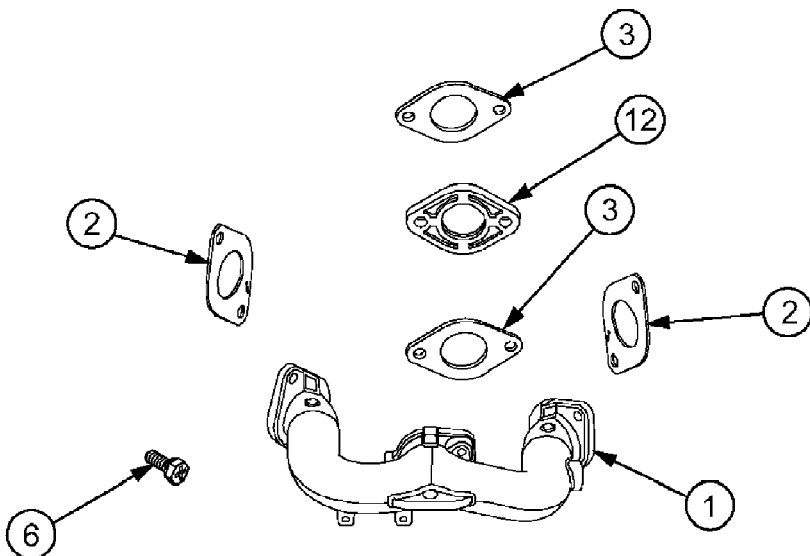

RZT22
Air Filter, Blower Housing And Engine Air Guides

RZT22

Page 2 of 44

Air Filter, Blower Housing And Engine Air Guides

Ref #	Part Number	Qty	S/P/F	Description
1	BS-695277	1	S	Housing, Blower
2	BS-691005	6		Screw (Blower Housing)
3	BS-499486	1		Filter, Air Cleaner Cartridge
4	BS-691003	2	/P	Screw (Air Guide Cover)
5	BS-691108	4	/P	Screw (Air Guide Cover)
6	BS-691008	2		Knob, Air Cleaner
7	BS-691010	1		Clip
8	BS-691012	1		Cover, Air Guide
9	BS-691014	1		Cover, Air Guide
10	BS-691015	1		Cover, Air Guide
11	BS-273638	1	S	Filter, Pre Cleaner
12	BS-499788	1	S	Cover, Air Cleaner

RZT22
Carburetor And Intake Manifold

RZT22

Page 4 of 44

Carburetor And Intake Manifold

Ref #	Part Number	Qty	S/P/F	Description
1	BS-699801	1		Manifold, Intake
2	BS-690949	2		Gasket, Intake
3	BS-699803	2		Gasket, Intake
4	BS-699800	1		Gasket, Inake
5	BS-690951	1		Stud, Carburetor
6	BS-699816	4		Screw (Intake Manifold)
7	BS-699721	1		Kit, Idle Speed
8	BS-694918	1		Pin, Float
9	BS-698537	1		Valve, Float Needle
10	BS-699808	1		Valve, Choke
11	BS-698784	1	S	Jet, Main (Standard)
	BS-699820	1		Jet, Main (High Altitude)
12	BS-699802	1		Spacer, Carburetor
13	BS-699807	1		Carburetor
14	BS-699810	1		Plug, Welch
15	BS-699809	1		Valve, Throttle
16	BS-699812	1		Kit, Throttle Shaft
17	BS-694914	1		Float, Carburetor
18	BS-698781	1	/P	Gasket, Float Bowl
19	BS-699811	1		Kit, Choke Shaft
20	BS-690718	2		Screw (Choke Valve)
21	BS-695410	1		Washer, Sealing
22	BS-699806	1		Elbow, Intake
23	BS-695414	2		Seal, Choke/Throttle Shaft
24	BS-690958	2	/P	Nut (Carburetor)
25	BS-699728	1		Solenoid, Fuel
26	BS-699502	1		Bowl, Float
27	BS-699813	1		Seal, Throttle Shaft
28	BS-695407	1		Screw (Float Bowl)