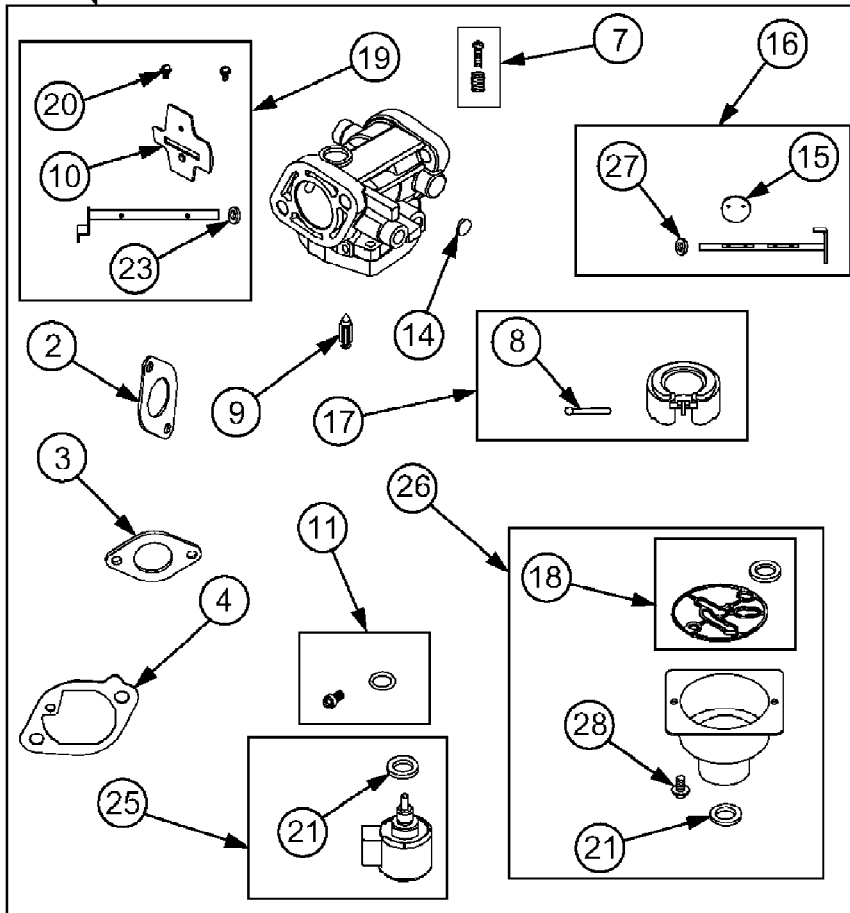

RZT22
Air Filter, Blower Housing And Engine Air Guides

RZT22

Page 2 of 44

Air Filter, Blower Housing And Engine Air Guides

Ref #	Part Number	Qty	S/P/F	Description
1	BS-695277	1	S	Housing, Blower
2	BS-691005	6		Screw (Blower Housing)
3	BS-499486	1		Filter, Air Cleaner Cartridge
4	BS-691003	2	/P	Screw (Air Guide Cover)
5	BS-691108	4	/P	Screw (Air Guide Cover)
6	BS-691008	2		Knob, Air Cleaner
7	BS-691010	1		Clip
8	BS-691012	1		Cover, Air Guide
9	BS-691014	1		Cover, Air Guide
10	BS-691015	1		Cover, Air Guide
11	BS-273638	1	S	Filter, Pre Cleaner
12	BS-499788	1	S	Cover, Air Cleaner

RZT22
Carburetor And Intake Manifold

RZT22

Page 4 of 44

Carburetor And Intake Manifold

Ref #	Part Number	Qty	S/P/F	Description
1	BS-699801	1		Manifold, Intake
2	BS-690949	2		Gasket, Intake
3	BS-699803	2		Gasket, Intake
4	BS-699800	1		Gasket, Inake
5	BS-690951	1		Stud, Carburetor
6	BS-699816	4		Screw (Intake Manifold)
7	BS-699721	1		Kit, Idle Speed
8	BS-694918	1		Pin, Float
9	BS-698537	1		Valve, Float Needle
10	BS-699808	1		Valve, Choke
11	BS-698784	1	S	Jet, Main (Standard)
	BS-699820	1		Jet, Main (High Altitude)
12	BS-699802	1		Spacer, Carburetor
13	BS-699807	1		Carburetor
14	BS-699810	1		Plug, Welch
15	BS-699809	1		Valve, Throttle
16	BS-699812	1		Kit, Throttle Shaft
17	BS-694914	1		Float, Carburetor
18	BS-698781	1	/P	Gasket, Float Bowl
19	BS-699811	1		Kit, Choke Shaft
20	BS-690718	2		Screw (Choke Valve)
21	BS-695410	1		Washer, Sealing
22	BS-699806	1		Elbow, Intake
23	BS-695414	2		Seal, Choke/Throttle Shaft
24	BS-690958	2	/P	Nut (Carburetor)
25	BS-699728	1		Solenoid, Fuel
26	BS-699502	1		Bowl, Float
27	BS-699813	1		Seal, Throttle Shaft
28	BS-695407	1		Screw (Float Bowl)