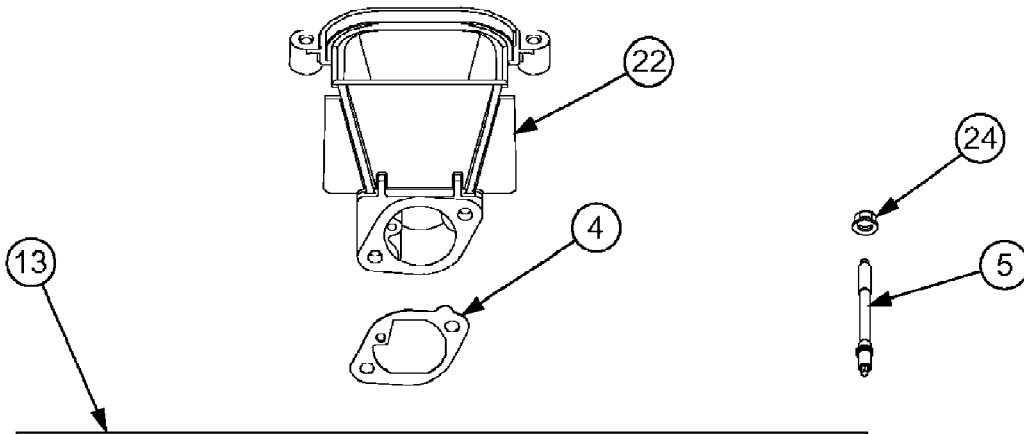

RZT22
Air Filter, Blower Housing And Engine Air Guides

RZT22

Page 2 of 44

Air Filter, Blower Housing And Engine Air Guides

Ref #	Part Number	Qty	S/P/F	Description
1	BS-695277	1	S	Housing, Blower
2	BS-691005	6		Screw (Blower Housing)
3	BS-499486	1		Filter, Air Cleaner Cartridge
4	BS-691003	2	/P	Screw (Air Guide Cover)
5	BS-691108	4	/P	Screw (Air Guide Cover)
6	BS-691008	2		Knob, Air Cleaner
7	BS-691010	1		Clip
8	BS-691012	1		Cover, Air Guide
9	BS-691014	1		Cover, Air Guide
10	BS-691015	1		Cover, Air Guide
11	BS-273638	1	S	Filter, Pre Cleaner
12	BS-499788	1	S	Cover, Air Cleaner

RZT22
Carburetor And Intake Manifold

RZT22

Page 4 of 44

Carburetor And Intake Manifold

Ref #	Part Number	Qty	S/P/F	Description
1	BS-699801	1		Manifold, Intake
2	BS-690949	2		Gasket, Intake
3	BS-699803	2		Gasket, Intake
4	BS-699800	1		Gasket, Inake
5	BS-690951	1		Stud, Carburetor
6	BS-699816	4		Screw (Intake Manifold)
7	BS-699721	1		Kit, Idle Speed
8	BS-694918	1		Pin, Float
9	BS-698537	1		Valve, Float Needle
10	BS-699808	1		Valve, Choke
11	BS-698784	1	S	Jet, Main (Standard)
	BS-699820	1		Jet, Main (High Altitude)
12	BS-699802	1		Spacer, Carburetor
13	BS-699807	1		Carburetor
14	BS-699810	1		Plug, Welch
15	BS-699809	1		Valve, Throttle
16	BS-699812	1		Kit, Throttle Shaft
17	BS-694914	1		Float, Carburetor
18	BS-698781	1	/P	Gasket, Float Bowl
19	BS-699811	1		Kit, Choke Shaft
20	BS-690718	2		Screw (Choke Valve)
21	BS-695410	1		Washer, Sealing
22	BS-699806	1		Elbow, Intake
23	BS-695414	2		Seal, Choke/Throttle Shaft
24	BS-690958	2	/P	Nut (Carburetor)
25	BS-699728	1		Solenoid, Fuel
26	BS-699502	1		Bowl, Float
27	BS-699813	1		Seal, Throttle Shaft
28	BS-695407	1		Screw (Float Bowl)