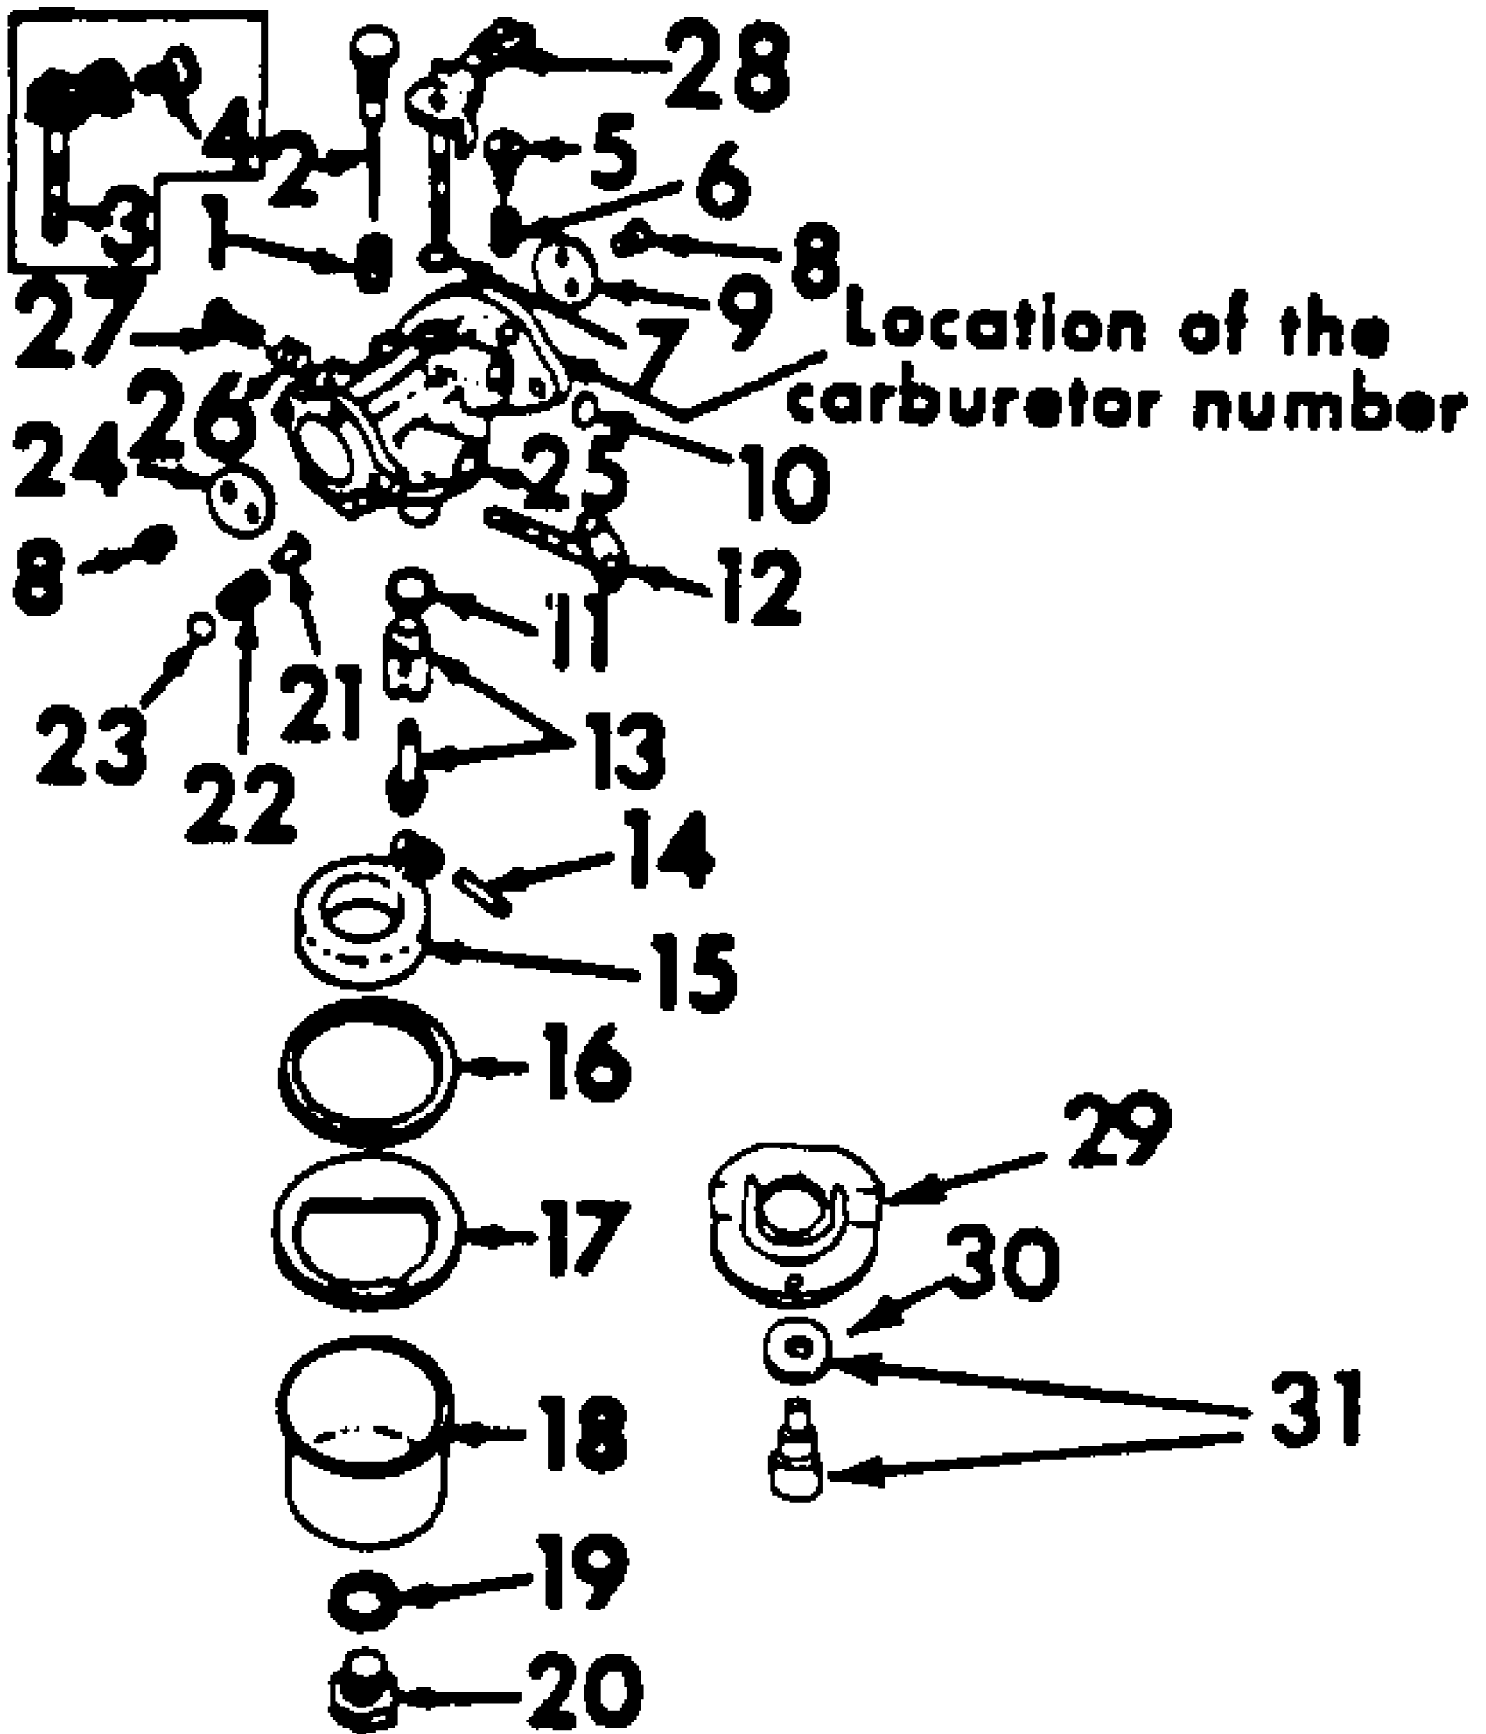

Cub Cadet
Battery Holder

Page 2 of 73

Ref #	Part Number	Qty	S/P/F	Description
1	IH-376294-R2	2		Bolt, Battery Hold Down
2	IH-376293-R2	1	S	Clamp, Battery Hold Down
	KH-X-276-7	2	S	Nut, 1/4-20 Type A Wing

Ref #	Part Number	Qty	S/P/F	Description
1	~NLA	1		Pedal Assy, Clutch & Brake
	~NLA	1		Rivet, 1/4 X 11/16 B Hd
	736-3001	1	/P	Washer, Lock Ratchet Spring
2	~NLA	1		Arm, Brake
	715-3030	1		Pin, 5/16 X 1-3/8 Spirol
3	IH-379168-R1	1		Spring, Pedal Return
4	~NLA	1		Rod, Brake Operating
5	719-3018	1		Clevis, 5/16NF Adj Rod End
6	IH-103495	1	S	Pin, 5/16 X 31/32 Rod End
	714-0507	1	S	Pin, 3/32 X 3/4 Cot
7	IH-376151-R91	1		Bracket, Brake Band Actuating
8	~NLA	1		Pin, Brake Band Pivot
9	IH-358664-R2	2		Pin, Brake Band Anchor
10	IH-358753-R21	1	S	Band Assy, Brake
11	IH-355775-R1	10		Rivet, Brake Band Lining
	IH-358895-R91	1	S	Package, Brake Lining Lining Rivet

Ref #	Part Number	Qty	S/P/F	Description
31	~NLA	1		Plug, Fuel Bowl Drain (For Carburetor D-230500)
	KH-25-757-01	1	/P	Kit, Carburetor Repair (Consists of Ref No. 13, 14, 16, 17 & 19)