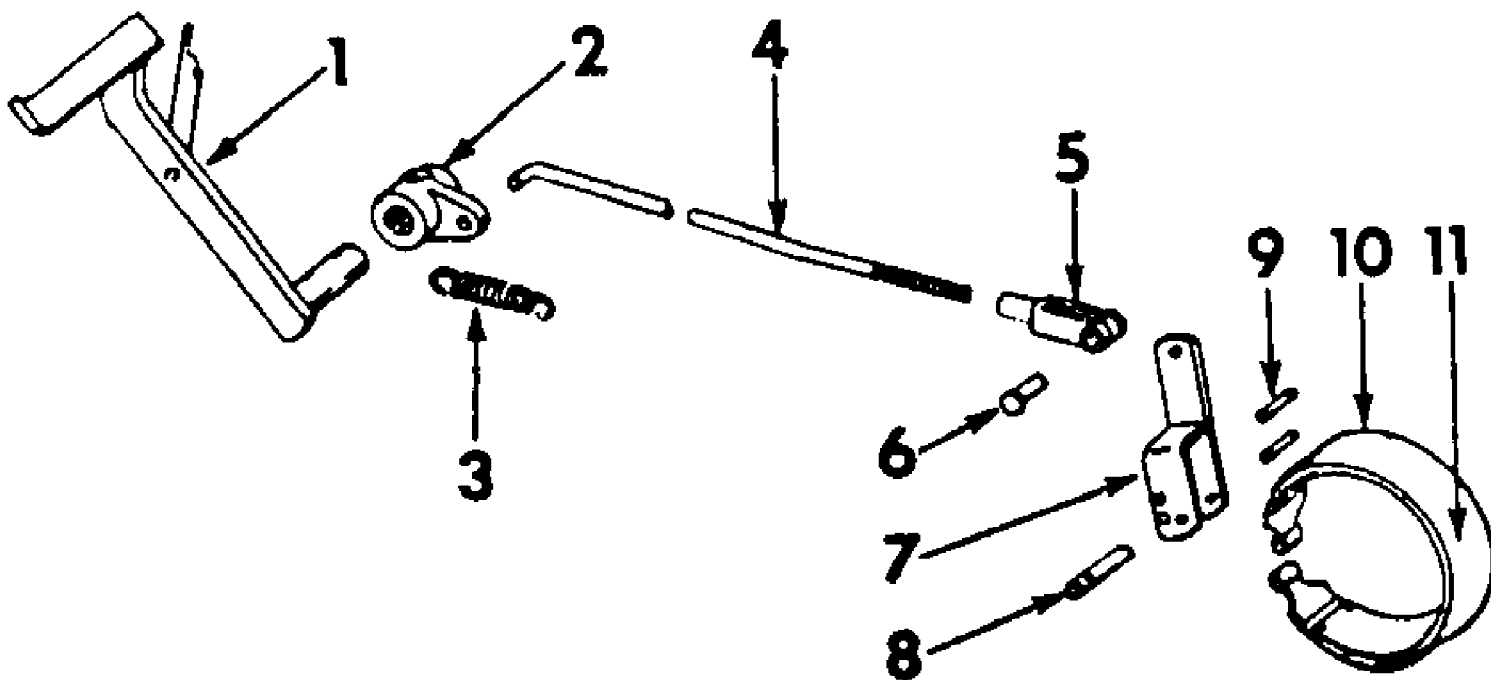

Cub Cadet
Battery Holder

Page 2 of 73

Ref #	Part Number	Qty	S/P/F	Description
1	IH-376294-R2	2		Bolt, Battery Hold Down
2	IH-376293-R2	1	S	Clamp, Battery Hold Down
	KH-X-276-7	2	S	Nut, 1/4-20 Type A Wing

Ref #	Part Number	Qty	S/P/F	Description
1	~NLA	1		Pedal Assy, Clutch & Brake
	~NLA	1		Rivet, 1/4 X 11/16 B Hd
	736-3001	1	/P	Washer, Lock Ratchet Spring
2	~NLA	1		Arm, Brake
	715-3030	1		Pin, 5/16 X 1-3/8 Spirol
3	IH-379168-R1	1		Spring, Pedal Return
4	~NLA	1		Rod, Brake Operating
5	719-3018	1		Clevis, 5/16NF Adj Rod End
6	IH-103495	1	S	Pin, 5/16 X 31/32 Rod End
	714-0507	1	S	Pin, 3/32 X 3/4 Cot
7	IH-376151-R91	1		Bracket, Brake Band Actuating
8	~NLA	1		Pin, Brake Band Pivot
9	IH-358664-R2	2		Pin, Brake Band Anchor
10	IH-358753-R21	1	S	Band Assy, Brake
11	IH-355775-R1	10		Rivet, Brake Band Lining
	IH-358895-R91	1	S	Package, Brake Lining Lining Rivet