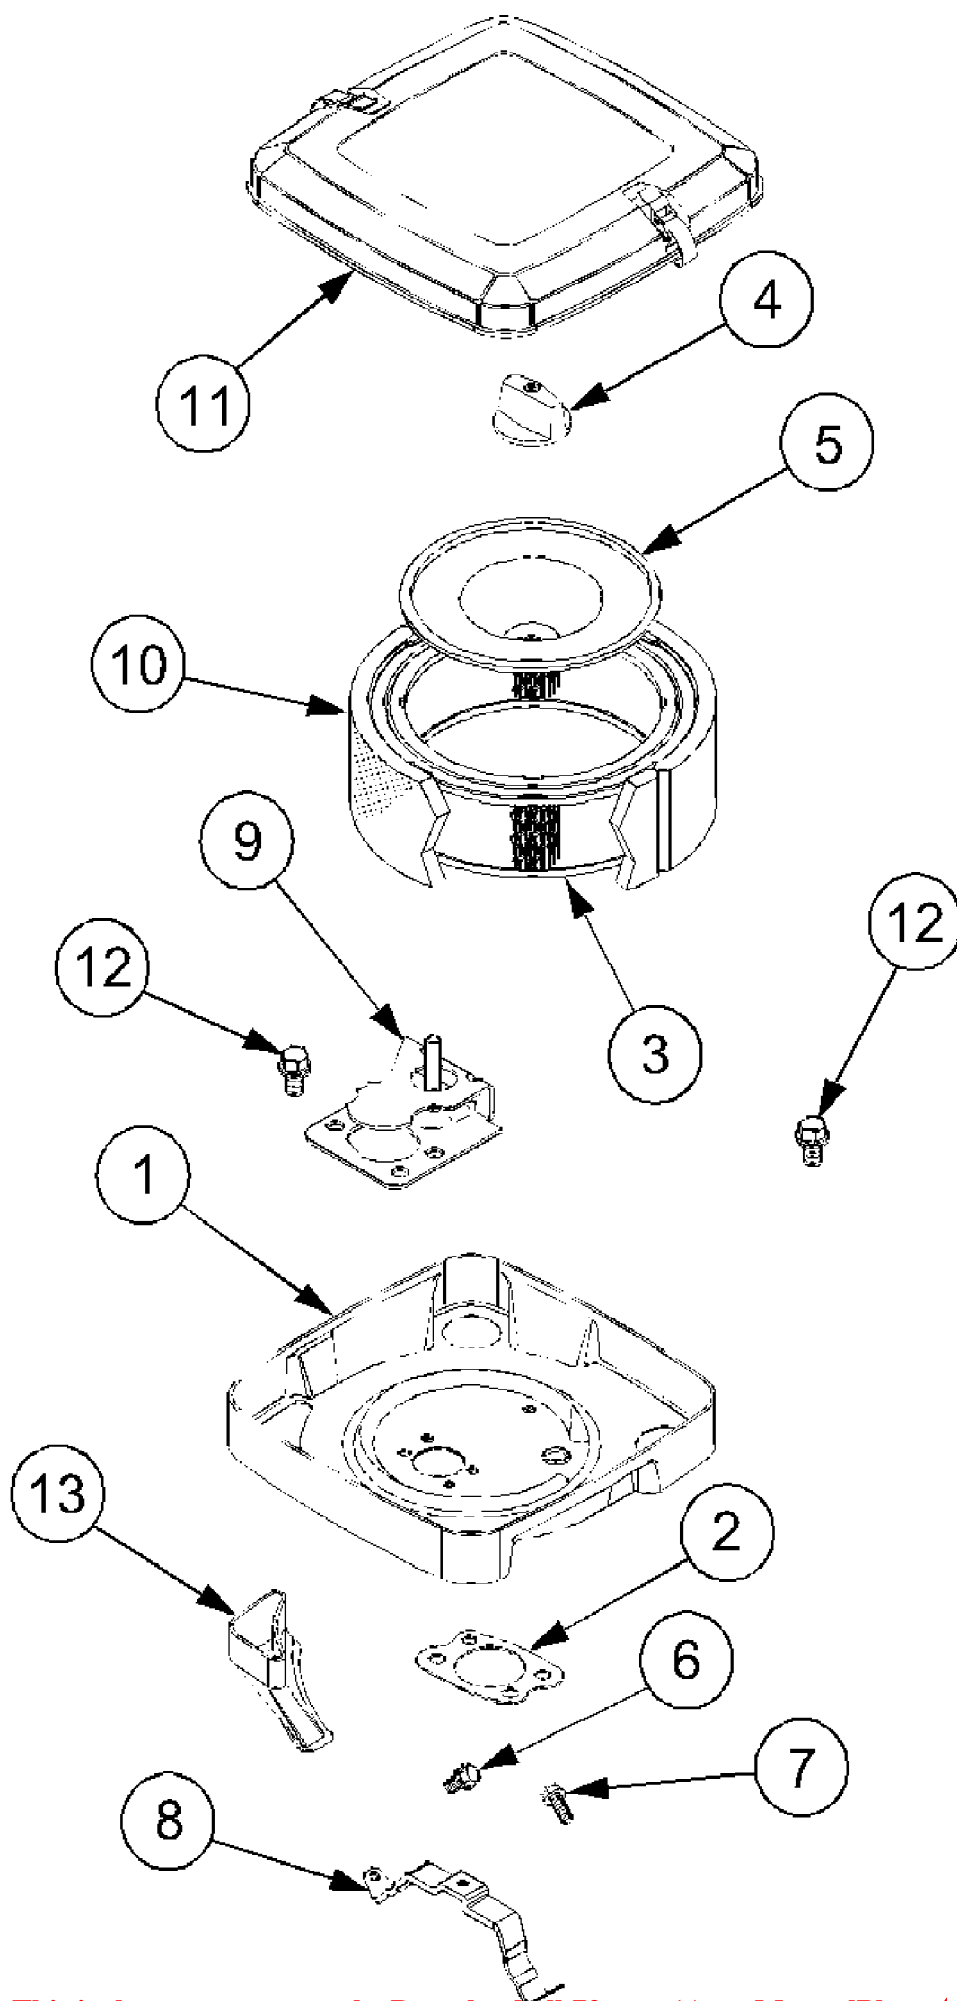

LT2180 Tractor
Air Cleaner

LT2180 Tractor
Air Cleaner

Page 2 of 72

Ref #	Part Number	Qty	S/P/F	Description
1	BS-691561	1	/P	Base, Air Cleaner
2	BS-692081	1	/P	Gasket, Air Cleaner
3	BS-394018	1	S	Filter, Air Cleaner Cartridge
4	BS-691985	1	/P	Knob, Air Cleaner
5	BS-692079	1	/P	Retainer, Air Filter
6	BS-692539	1		Screw, Cleaner Mounting Strap
7	BS-690872	1		Screw, Cleaner Mounting Strap
8	BS-692153	1	/P	Strap, Air Cleaner Mounting
9	BS-691577	1	/P	Shield, Carburetor
10	BS-272490	1	S	Pre Cleaner, Filter
11	BS-692097	1	S	Cover, Air Cleaner
12	BS-807084	2		Screw, Air Cleaner Base
13	BS-690743	1	/P	Duct, Air