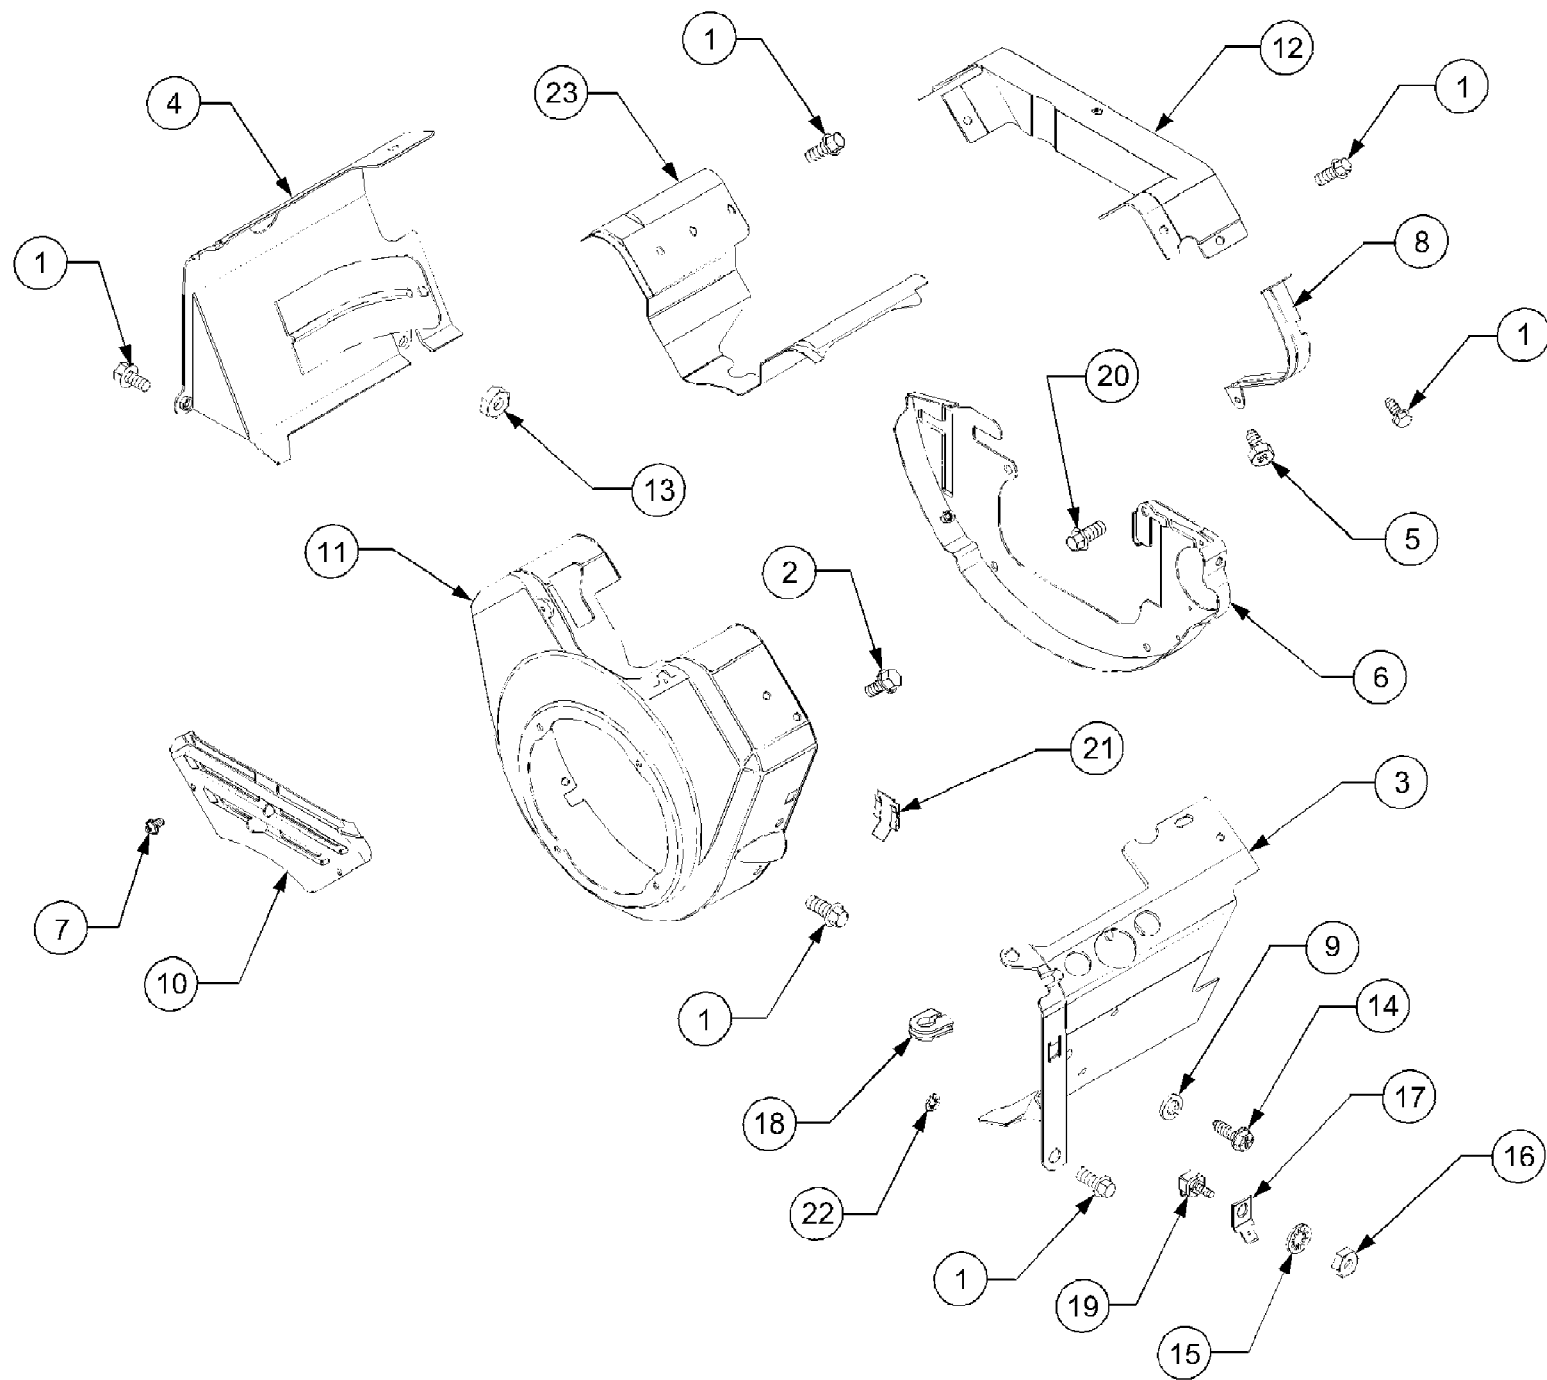

LT2180 Tractor
Blower Housing

LT2180 Tractor
Blower Housing

Page 6 of 72

Ref #	Part Number	Qty	S/P/F	Description
1	BS-692539	AR		Screw, Hex
2	BS-692056	1	/P	Screw, Hex
3	BS-806545	1		Cover, Cylinder #1
4	BS-806544	1		Cover, Cylinder #2
5	BS-690688	1	/P	Screw Hex
6	BS-690902	1	/P	Plate, Back
7	BS-690677	2	/P	Screw, Sems
8	BS-690714	1		Cover, Starter Drive
9	BS-690706	2		Washer, Lock
10	BS-690757	1	/P	Cover, Carburetor
11	BS-690929	1	/P	Housing, Blower
12	BS-690908	1		Cover, Air Guide
13	BS-690238	1		Nut, Hex
14	BS-692067	2	/P	Screw, Mtg.
15	BS-691077	1	/P	Washer, Lock, Internal Tooth
16	BS-691612	1		Nut, Hex
17	BS-691084	1	/P	Terminal, Ground
18	BS-690744	2	/P	Grommet, Cable
19	BS-691972	1	/P	Insulator Assembly
20	BS-807163	4		Screw, Hex
21	BS-690451	1	/P	Clip, Debris
22	BS-691551	1		Washer
23	BS-690750	1		Cover, Air Guide