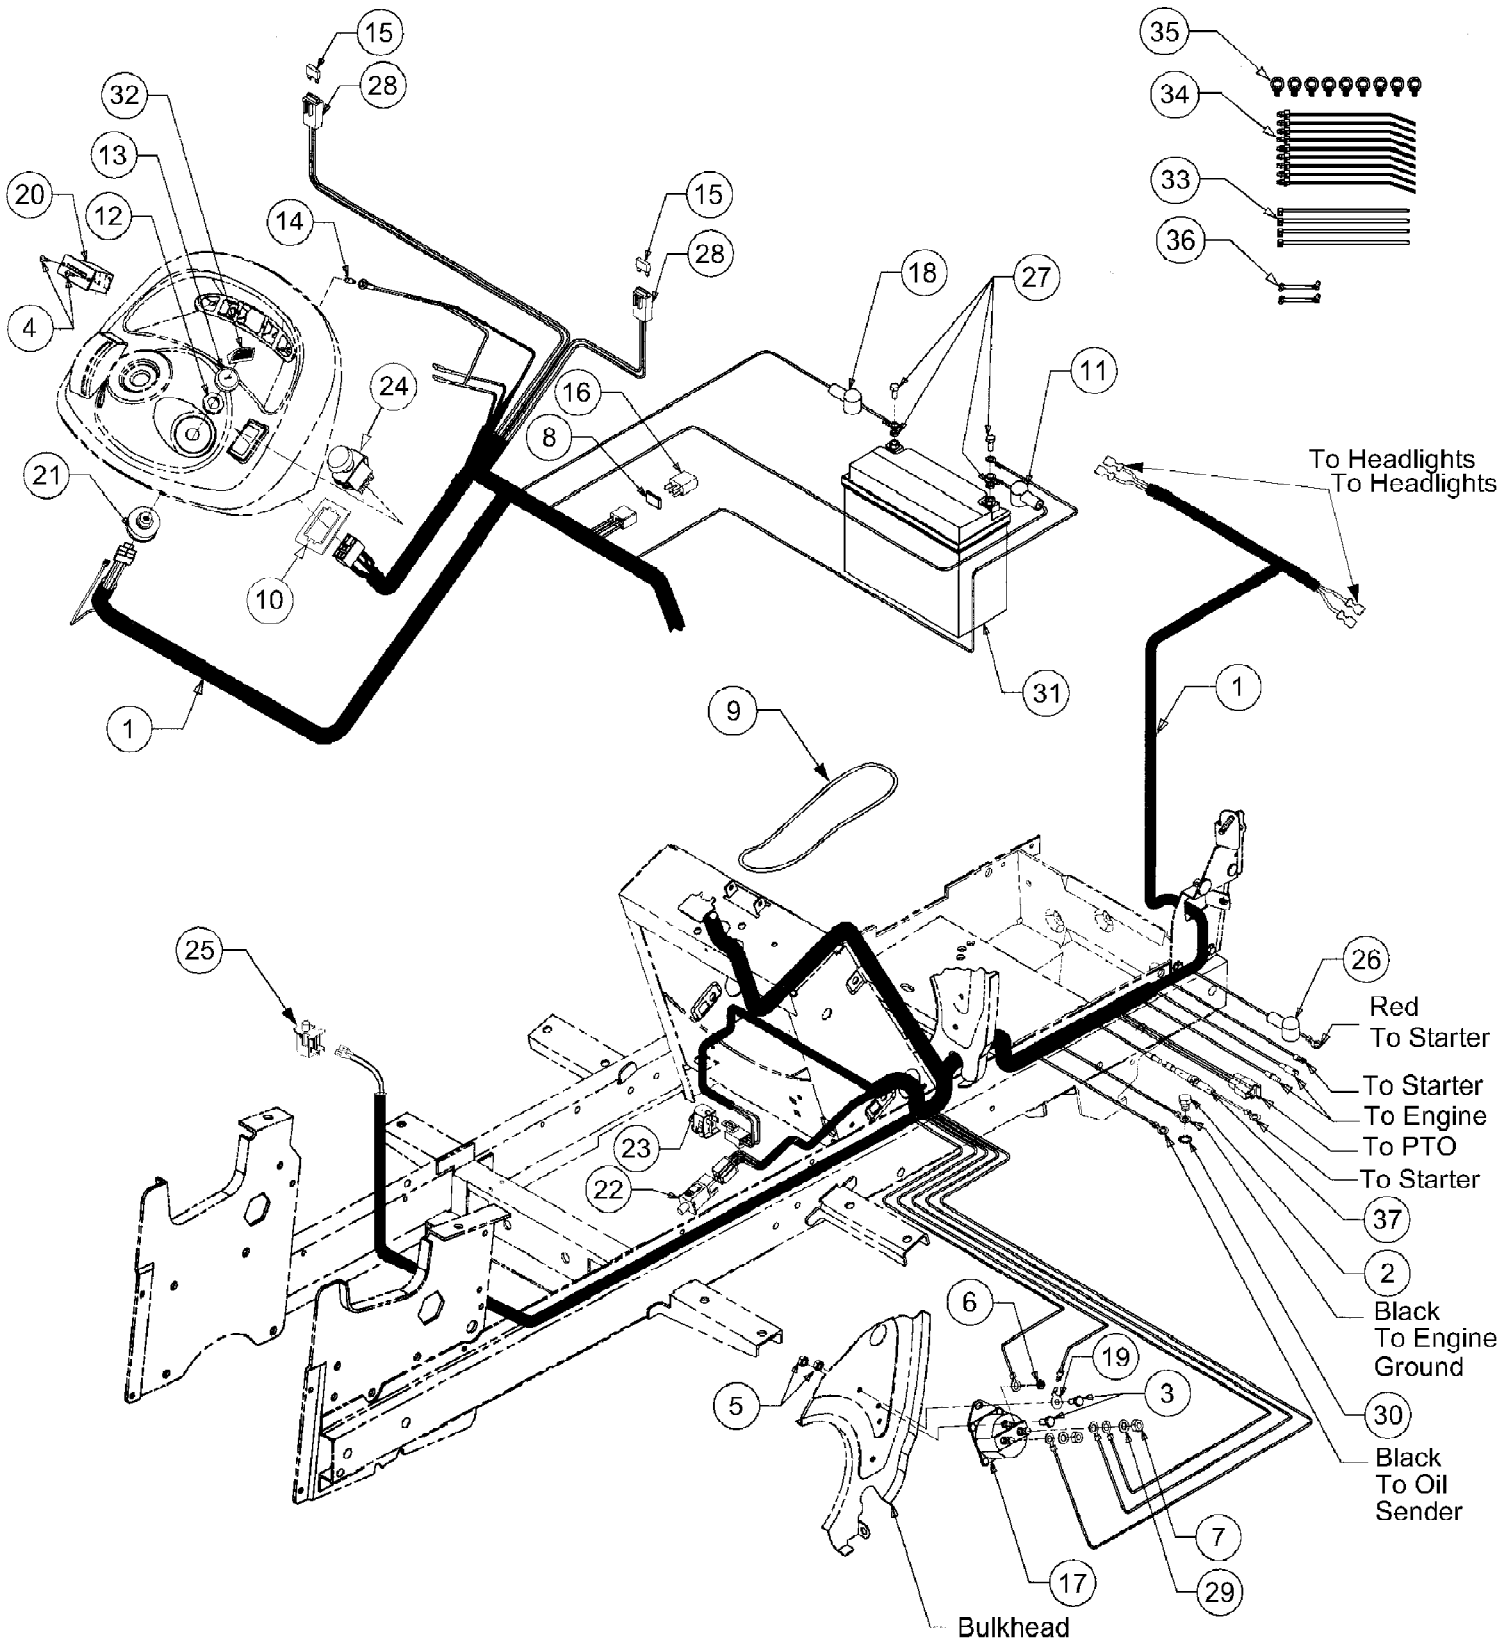

LT2180 Tractor  
Battery, Electrical Components And Switches

LT2180 Tractor  
Battery, Electrical Components And Switches

Page 4 of 72

Ref #	Part Number	Qty	S/P/F	Description
1	629-3067	1	S	Wire Harness, Main
2	710-0168	1	/P	Screw, Hex Cap, 3/8-16 x .50
3	710-0751	2	/P	Screw, Hex Cap, 1/4-20 x .625
4	710-0936	2		Screw, Truss Hd Tapp, #6 x .62
5	712-0271	2	/P	Nut, Hex Sems, 1/4-20
6	712-0349	1	/P	Nut, Hex, #10-32
7	712-3010	2	S	Nut, Hex, 5/16-18 GR5
8	721-0342	1	S	Gasket, Silicone
9	723-04016	1		Strap, Battery Retainer
10	783-0462	1	/P	Bracket, PTO Switch Retainer
11	725-0340	1		Cover, Terminal Black
12	725-1346	1	S	Nut, Ignition Switch
13	725-1347	1	/P	Cap, Ignition Switch
14	725-1365	1	S	Bulb, Indicator
15	725-3243	2		Fuse, 25 Amp
16	725-1648	1	S	Relay
17	725-3001	1	S	Solenoid, Starter
18	725-3007A	1	/P	Cover, Terminal Red
19	725-3147	1		Lug, Quick Connect
20	725-3159	1	S	Hour Meter
21	725-3163	1	S	Switch, Ignition
22	725-3164A	1	S	Switch, Interlock (Brake)
23	725-3166	1	S	Switch, Snap Mount - Normally Closed
24	725-3233	1	S	Switch, PTO
25	725-3166	1	S	Switch, Seat
26	725-3237	3		Cover, Terminal Red
27		1		Battery Cable Hardware
	710-3015	2	/P	Screw
	712-0271	2	/P	Sems Nut
28	729-0357	2		Holder, Fuse w/Mounting Clip
29	736-0119	2	S	Washer, Lock, 5/16
30	736-0148	1	/P	Washer, External Lock, 3/8
31	725-1707D	1	S	Battery
32	759-3476A	1	S	Key, Ignition (Set of 2)
33	725-0157	4	/P	Tie, Self-Clinch Cable
34	726-0154	9	S	Tie, Pushmount
35	726-3055	9		Clip, Cable
36	726-0161	2		Clip, Cable
37	759-3689	1	S	Diode Assembly w/Lead