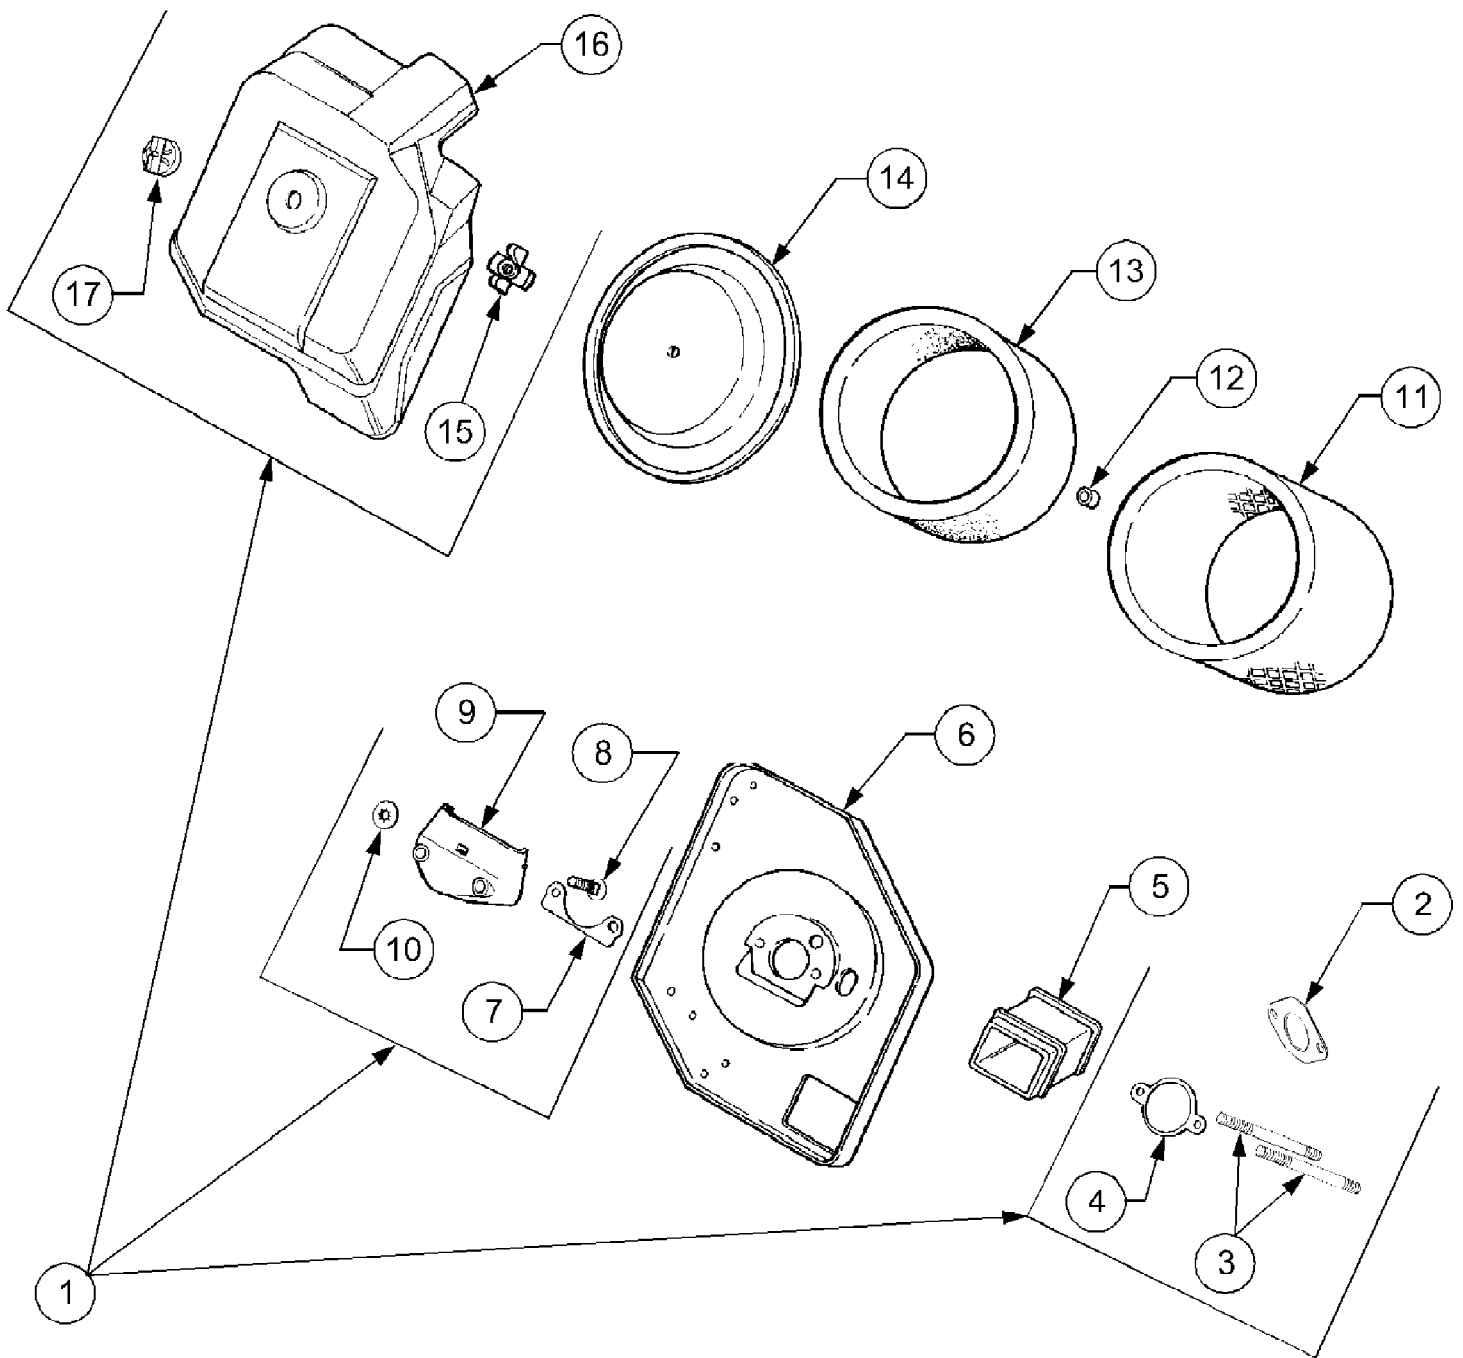

LT2138 Tractor
Air Intake And Filter

LT2138 Tractor
Air Intake And Filter

Page 2 of 75

Ref #	Part Number	Qty	S/P/F	Description
1	KH-12-755-84	1	S	Kit, Fuel Recovery (Incl. Ref #2-4, 7-10, 12, 15-17)
2	KH-12-041-01	1	/P	Gasket, Carburetor
3	KH-M-0629116	2		Stud, M6 x 1.0 x 116
4	KH-12-041-02	1	/P	Gasket, Air Cleaner
5	KH-12-123-07	1	/P	Tube, Air Cleaner
6	KH-12-094-06	1		Base, Air Cleaner
7	KH-12-041-09	1	/P	Gasket, Collector Plate
8	KH-12-211-02	1		Bolt, Carriage, M6 x 1.0 x 22
9	KH-12-109-08	1		Cup, Fuel Spit Back
10	KH-12-018-06-S	1	/P	Retainer, Ring
11	759-3547	1	S	Element, Air Cleaner
12	KH-24-032-03	1	/P	Seal, Inner Air Cleaner
13	KH-52-083-01	1	S	Pre-Cleaner, Element
14	KH-12-096-37	1		Cover, Air Cleaner Element
15	KH-12-100-01	1	/P	Wingnut, Element Cover
16	KH-12-096-41	1	S	Cover, Air Cleaner Base
17	KH-25-341-03	1	/P	Knob, Air Cleaner Cover