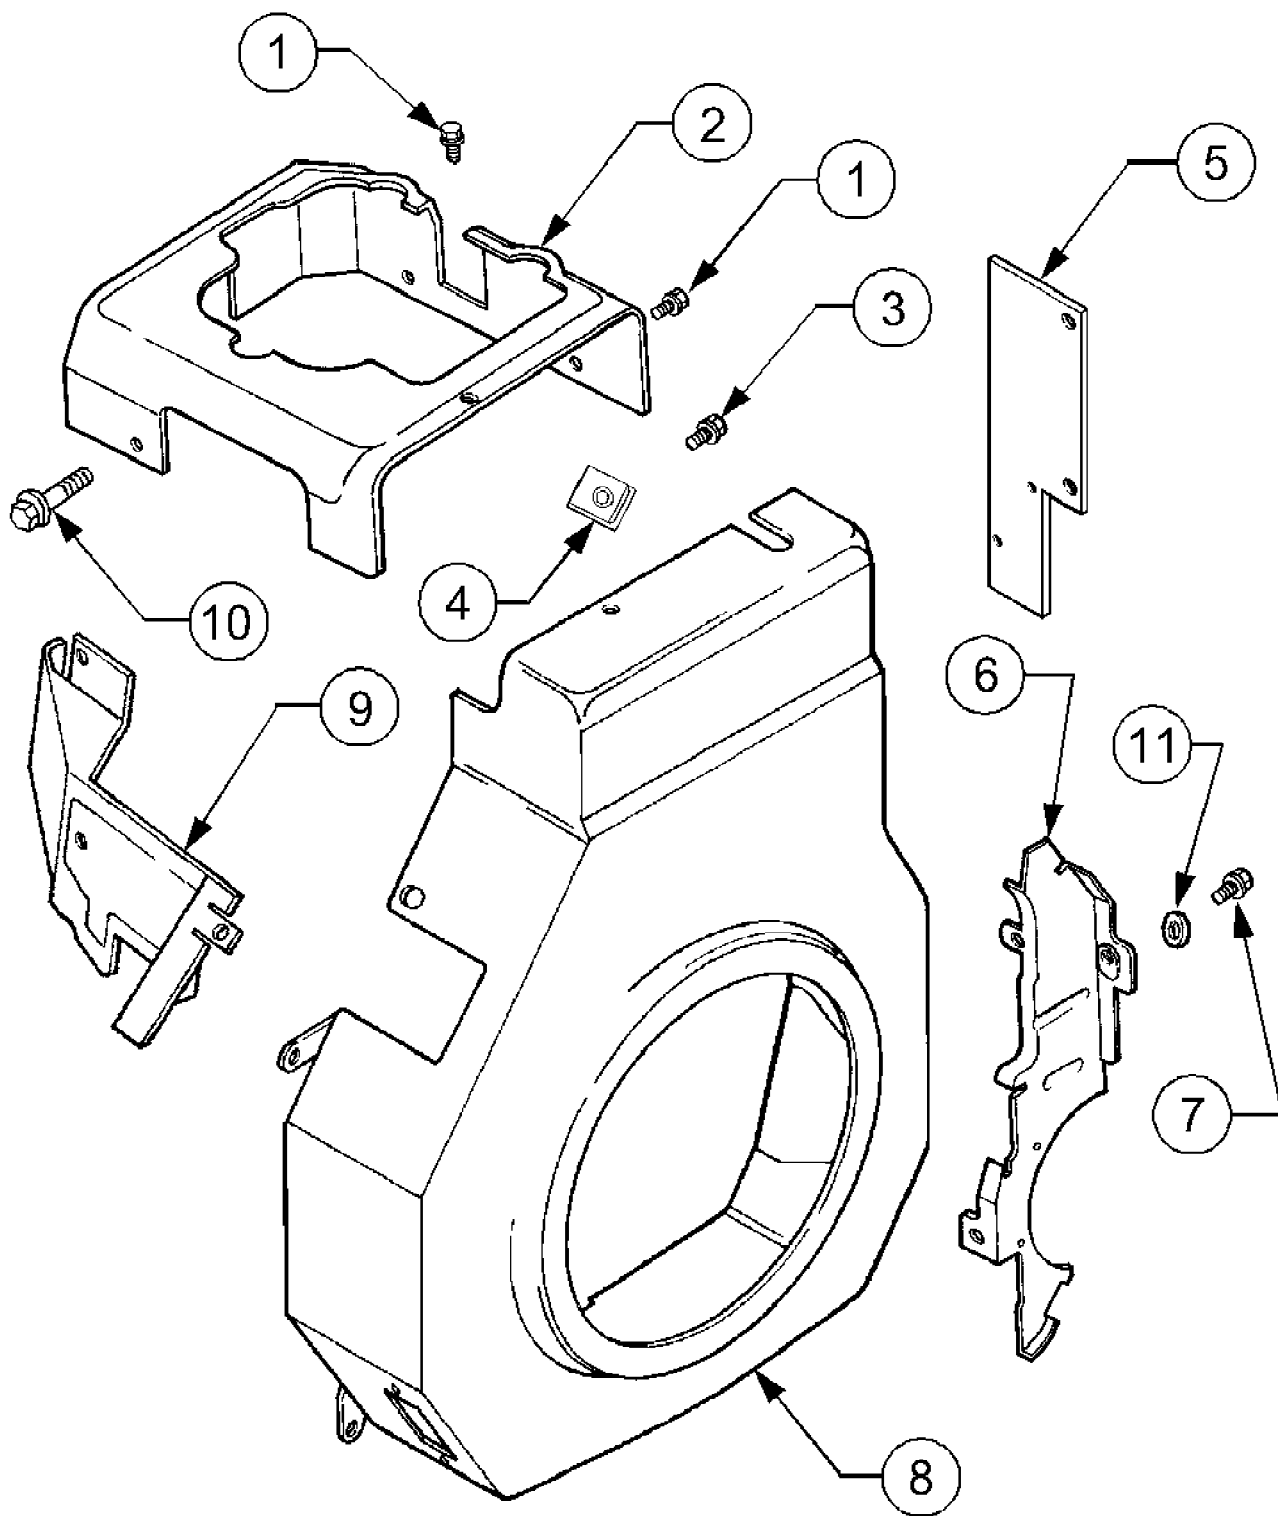

LT2138 Tractor  
Battery, Electrical Components And Switches

Page 4 of 75

Ref #	Part Number	Qty	S/P/F	Description
1	629-3068A	1	S	Wire Harness, Main
2	783-0462	1	/P	Bracket, PTO Switch Retainer
3	710-0936	A/R		Screw, Truss Hd Tapp, #6 x .62
4	629-3072A	1		Wire Harness, S.A.M.
5	710-0237	1	/P	Screw, Hex Cap, 5.16-24 x .625 GR5
6		1		Battery Cable Hardware
	710-3015	2	/P	Screw
	712-0271	2	/P	Sems Nut
7	721-0342	1	S	Gasket, Silicone
8	723-04016	1		Strap, Battery Retainer
9	759-3476A	1	S	Key, Ignition (Set of 2)
10	725-0340	1		Cover, Terminal Black
11	725-1346	1	S	Nut, Ignition Switch
12	725-1347	1	/P	Cap, Ignition Switch
13	725-1365	1	S	Bulb, Indicator
14	725-3243	2		Fuse, 25 Amp
15	725-1648	1	S	Relay
16	725-3007A	1	/P	Cover, Terminal Red
17	725-3159	1	S	Hour Meter
18	725-3284	1	S	Switch, Ignition
19	725-3164A	1	S	Switch, Interlock (Brake)
20	725-3166	1	S	Switch, Snap Mount
21	725-3233	1	S	Switch, PTO
22	725-3166	1	S	Switch, Snap Mount Seat
23	725-3237	1		Cover, Terminal Red
24	736-0607	1	/P	Washer, External Lock, 5/16
25	729-0357	2		Holder, Fuse w/Mounting Clip
26	925-1707D	1	/P	Battery
27	725-3242	1	S	Adapter, PTO Harness
28	725-0157	4	/P	Tie, Self-Clinch Cable
30	726-0154	9	S	Tie, Pushmount
31	726-3055	9		Clip, Cable
32	726-0161	2		Clip, Wire