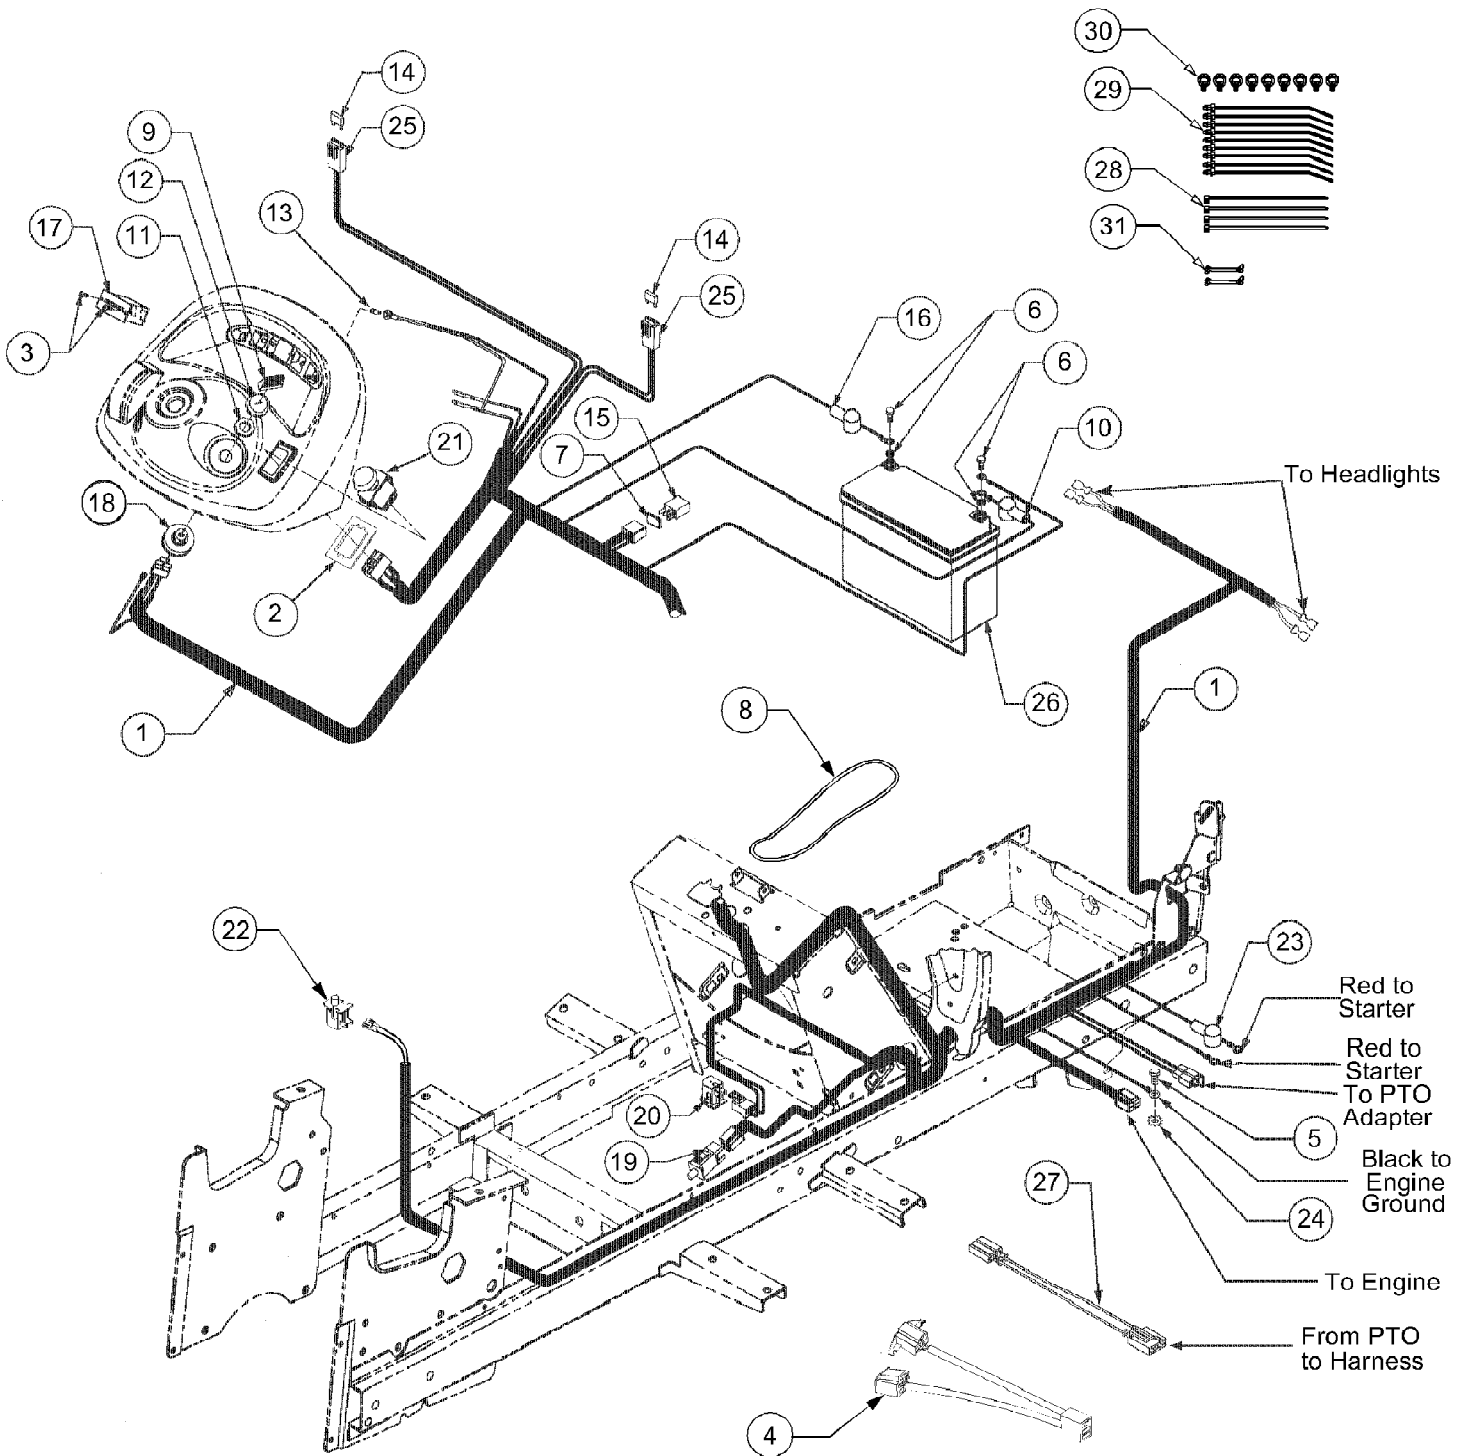

LT2138 Tractor  
Battery, Electrical Components And Switches

Page 4 of 75

Ref #	Part Number	Qty	S/P/F	Description
1	629-3068A	1	S	Wire Harness, Main
2	783-0462	1	/P	Bracket, PTO Switch Retainer
3	710-0936	A/R		Screw, Truss Hd Tapp, #6 x .62
4	629-3072A	1		Wire Harness, S.A.M.
5	710-0237	1	/P	Screw, Hex Cap, 5.16-24 x .625 GR5
6		1		Battery Cable Hardware
	710-3015	2	/P	Screw
	712-0271	2	/P	Sems Nut
7	721-0342	1	S	Gasket, Silicone
8	723-04016	1		Strap, Battery Retainer
9	759-3476A	1	S	Key, Ignition (Set of 2)
10	725-0340	1		Cover, Terminal Black
11	725-1346	1	S	Nut, Ignition Switch
12	725-1347	1	/P	Cap, Ignition Switch
13	725-1365	1	S	Bulb, Indicator
14	725-3243	2		Fuse, 25 Amp
15	725-1648	1	S	Relay
16	725-3007A	1	/P	Cover, Terminal Red
17	725-3159	1	S	Hour Meter
18	725-3284	1	S	Switch, Ignition
19	725-3164A	1	S	Switch, Interlock (Brake)
20	725-3166	1	S	Switch, Snap Mount
21	725-3233	1	S	Switch, PTO
22	725-3166	1	S	Switch, Snap Mount Seat
23	725-3237	1		Cover, Terminal Red
24	736-0607	1	/P	Washer, External Lock, 5/16
25	729-0357	2		Holder, Fuse w/Mounting Clip
26	925-1707D	1	/P	Battery
27	725-3242	1	S	Adapter, PTO Harness
28	725-0157	4	/P	Tie, Self-Clinch Cable
30	726-0154	9	S	Tie, Pushmount
31	726-3055	9		Clip, Cable
32	726-0161	2		Clip, Wire