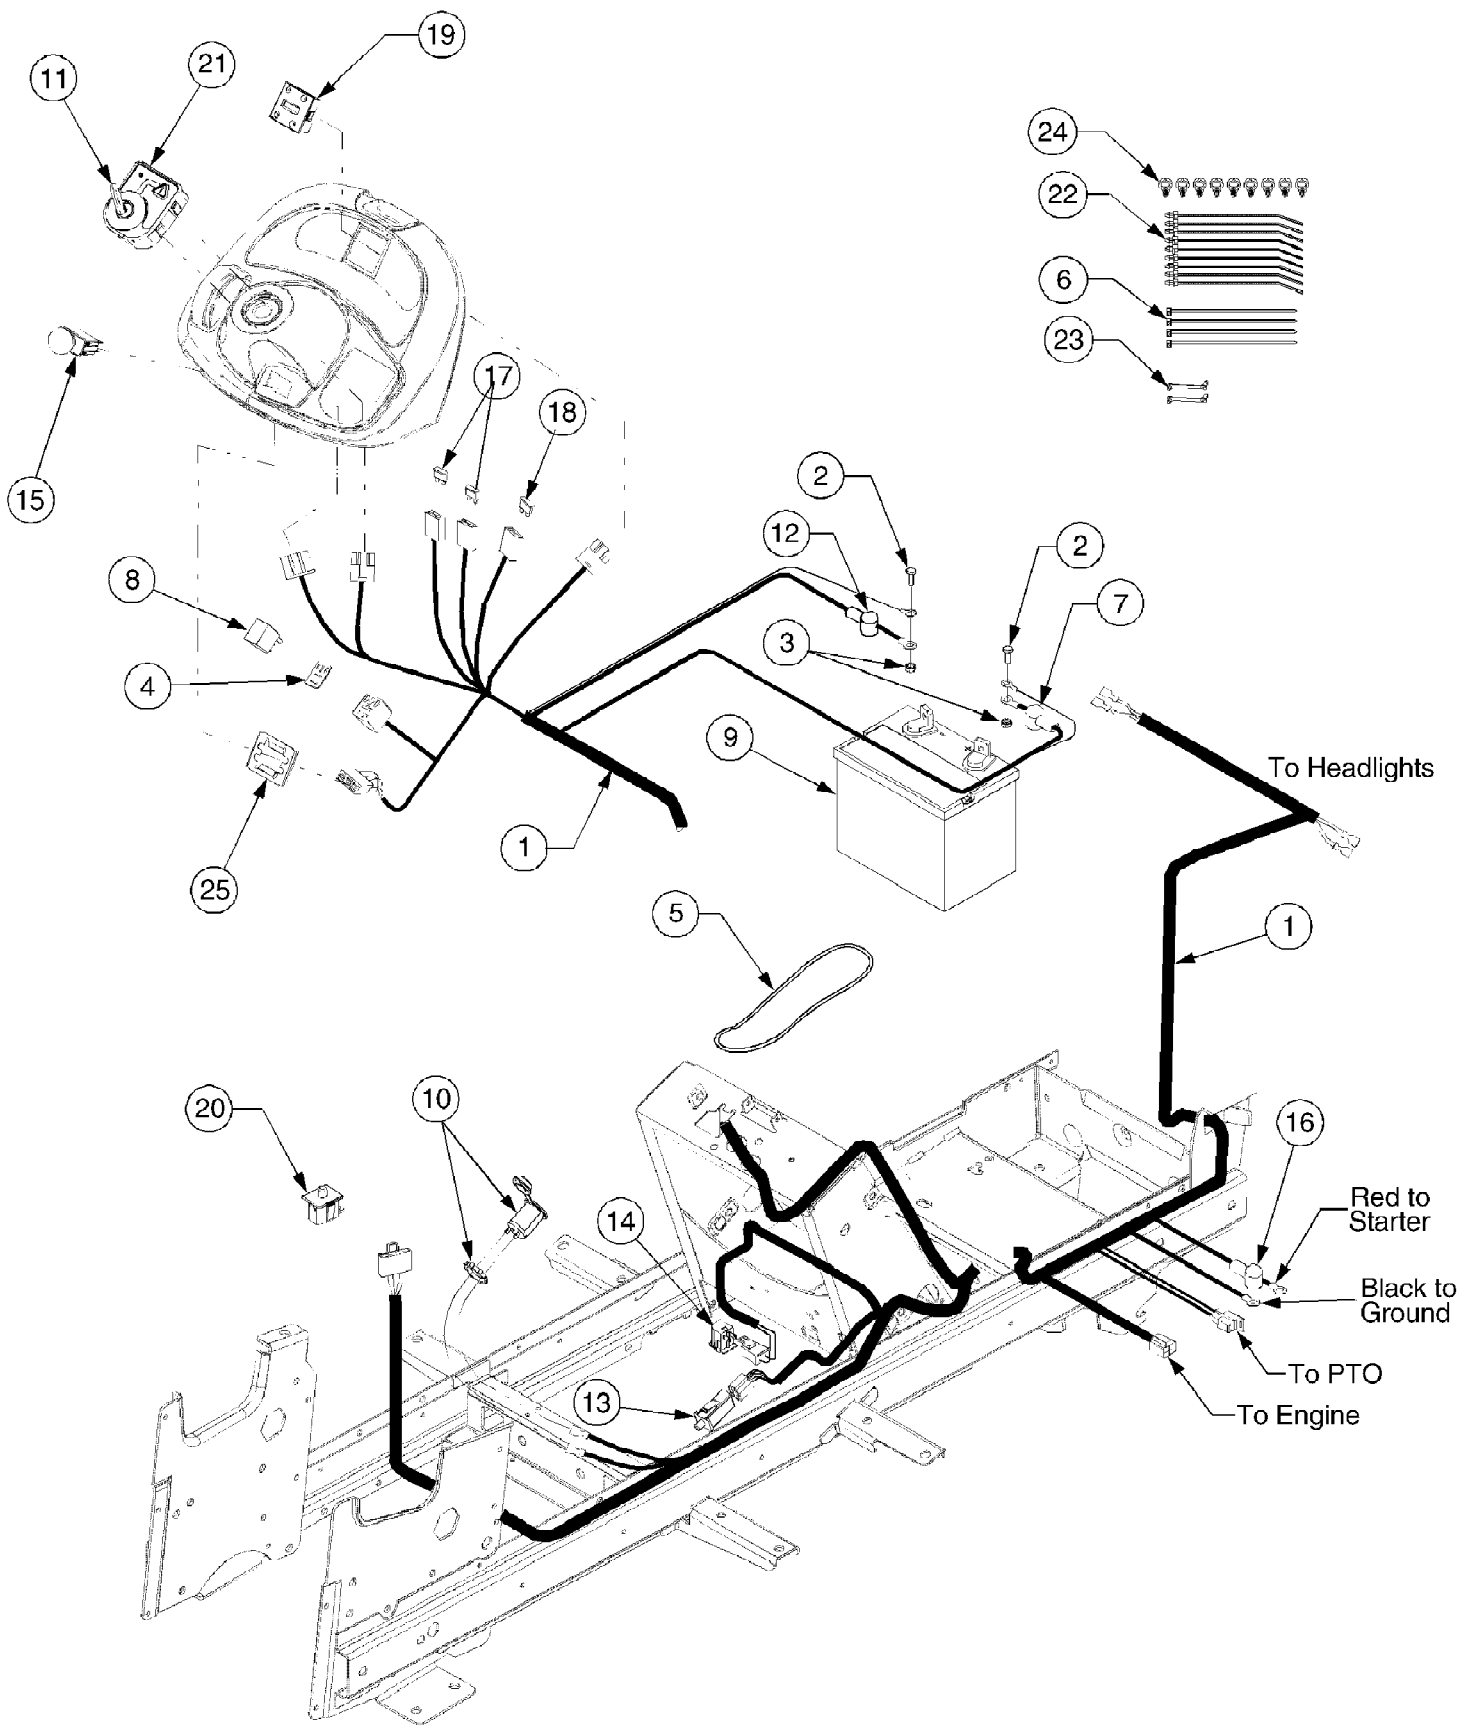

GT2550 Tractor Mfg Date K015 & Before
Air Intake And Filtration

Ref #	Part Number	Qty	S/P/F	Description
1	KH-24-743-08	1		Kit, Air Cleaner Cover (Incl 2-5, 12)
2	KH-54-755-01	1	S	Kit, Knob w/Seal (Incl. Ref #3,4)
3	KH-20-341-01-S	1	S	Knob, Cover
4	KH-24-153-20-S	1		Seal, Air Cleaner Cover Knob
5	KH-24-096-69-S	1	/P	Cover, Air Cleaner
6	KH-12-100-01	1	/P	Wing Nut
7	KH-24-096-01	1	/P	Cover, Inner Air Cleaner
8	KH-24-032-03	1	/P	Seal, Inner Air Cleaner
9	KH-24-083-02	1	S	Precleaner, Element
10	KH-47-083-03	1	S	Element, Air Cleaner
11	KH-24-086-53-S	3		Screw, Hex Flange, M6 x 1.0 x 16
12	KH-24-126-21	1		Bracket, Air Cleaner Base
13	KH-24-094-24-S	1	S	Base, Air Cleaner
14	KH-24-041-06	1	/P	Gasket, Air Cleaner Base
15	KH-24-164-54-S	1	S	Manifold, Intake (Includes 16,17)
16	KH-24-153-27-S	2	/P	O-Ring, Intake Manifold
17	KH-24-041-53-S	1		Gasket, Carburetor
18	KH-M-0651040-S	4		Screw, Hex Flange, M6 x 1.0 x 40
19	KH-24-126-130-S	1		Bracket, Air Cleaner Base
20	KH-M-0545010	2	/P	Screw, Hex Flng, M5 x 0.8 x 10

Ref #	Part Number	Qty	S/P/F	Description
1	629-04111	1	S	Wire Harness, Main
2	710-3015	2	/P	Screw, Hex, 1/4-20 x .75 GR5
3	712-0271	2	/P	Sems Nut
4	721-0342	1	S	Gasket, Silicone
5	723-04016	1		Strap, Battery Retainer
6	725-0157	4	/P	Tie , Self-Clinch Cable
7	725-0340	1		Cover, Terminal Black
8	725-1648	1	S	Relay
9	925-1707D	1	/P	Battery
10	725-2003	1		Receptacle, Power 12V
11	725-2054	2	S	Key, Ignition
12	725-3007A	1	/P	Cover, Terminal Red
13	725-3164A	1	S	Switch, Interlock (Brake)
14	725-3167	1	S	Switch, Snap Mount (Reverse)
15	725-3233	1	S	Switch, PTO
16	725-3237	1		Cover, Terminal Red
17	725-3243	2		Fuse, 25 Amp
18	725-04008	1		Fuse, 5 Amp
19	725-04036A	1	S	Meter, Indicator / Hour
20	725-04040	1	S	Switch, Snap Mount (Seat)
21	725-04227	1	S	Switch, Key/Module
22	726-0154	9	S	Tie, Pushmount
23	726-0161	2		Clip, Wire
24	726-3055	9		Clip, Cable
25	783-0462	1	/P	Bracket, PTO Switch Retainer