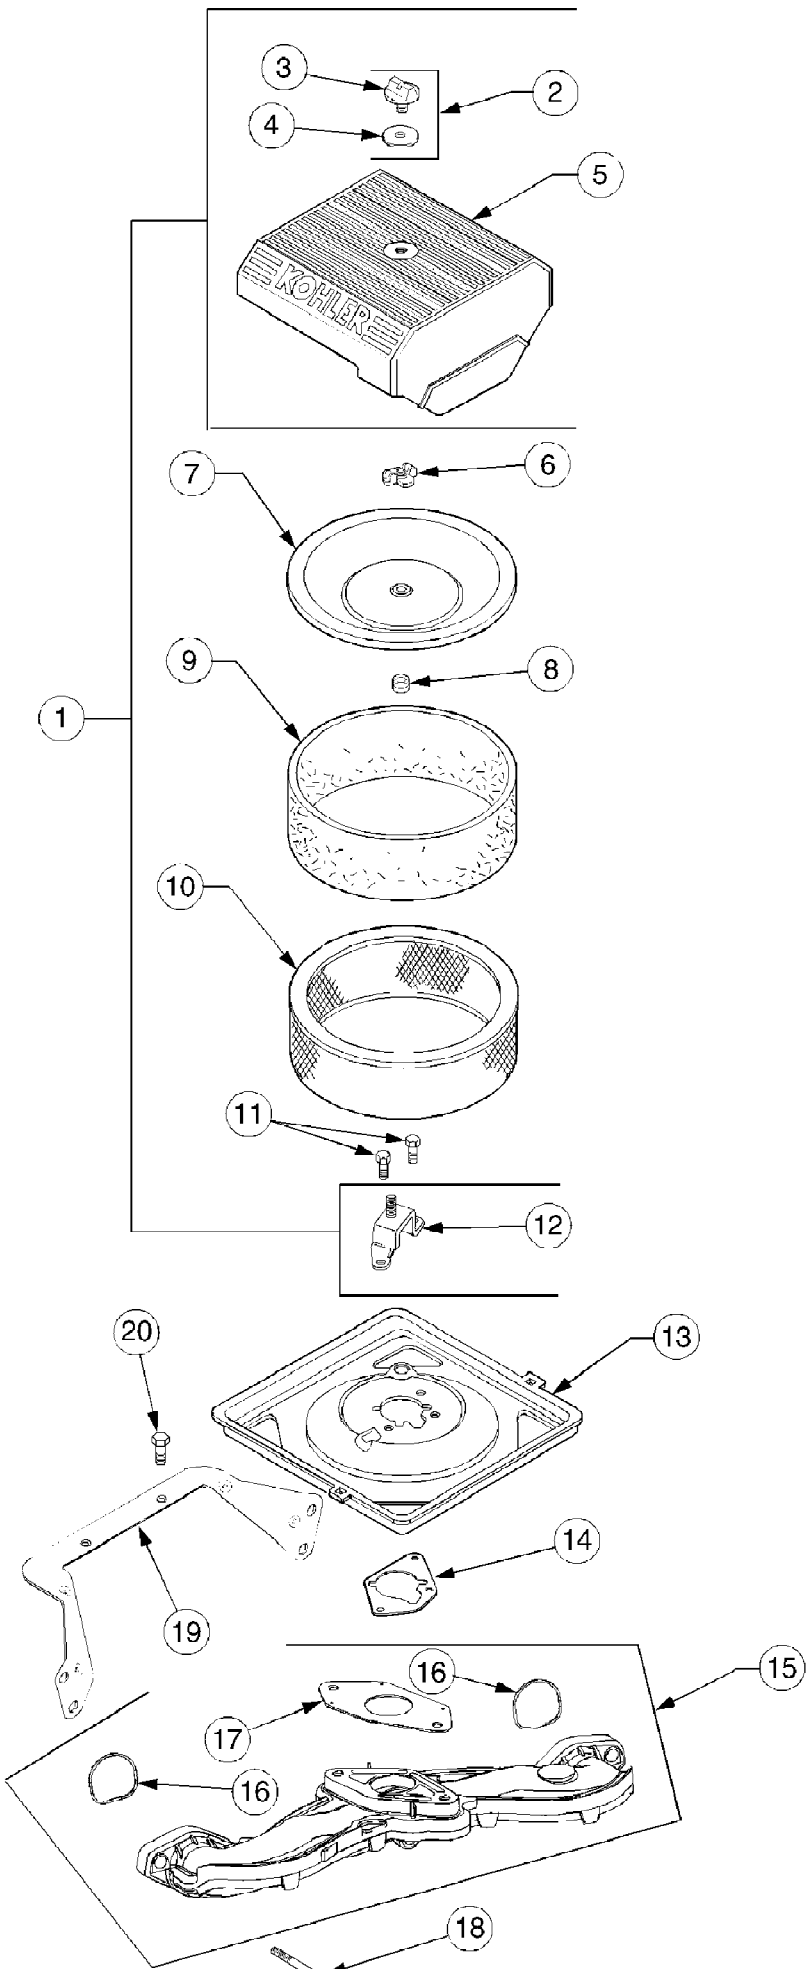

GT2550 Tractor Mfg Date K015 & Before
Air Intake And Filtration

Ref #	Part Number	Qty	S/P/F	Description
1	KH-24-743-08	1		Kit, Air Cleaner Cover (Incl 2-5, 12)
2	KH-54-755-01	1	S	Kit, Knob w/Seal (Incl. Ref #3,4)
3	KH-20-341-01-S	1	S	Knob, Cover
4	KH-24-153-20-S	1		Seal, Air Cleaner Cover Knob
5	KH-24-096-69-S	1	/P	Cover, Air Cleaner
6	KH-12-100-01	1	/P	Wing Nut
7	KH-24-096-01	1	/P	Cover, Inner Air Cleaner
8	KH-24-032-03	1	/P	Seal, Inner Air Cleaner
9	KH-24-083-02	1	S	Precleaner, Element
10	KH-47-083-03	1	S	Element, Air Cleaner
11	KH-24-086-53-S	3		Screw, Hex Flange, M6 x 1.0 x 16
12	KH-24-126-21	1		Bracket, Air Cleaner Base
13	KH-24-094-24-S	1	S	Base, Air Cleaner
14	KH-24-041-06	1	/P	Gasket, Air Cleaner Base
15	KH-24-164-54-S	1	S	Manifold, Intake (Includes 16,17)
16	KH-24-153-27-S	2	/P	O-Ring, Intake Manifold
17	KH-24-041-53-S	1		Gasket, Carburetor
18	KH-M-0651040-S	4		Screw, Hex Flange, M6 x 1.0 x 40
19	KH-24-126-130-S	1		Bracket, Air Cleaner Base
20	KH-M-0545010	2	/P	Screw, Hex Flng, M5 x 0.8 x 10

Ref #	Part Number	Qty	S/P/F	Description
1	629-04111	1	S	Wire Harness, Main
2	710-3015	2	/P	Screw, Hex, 1/4-20 x .75 GR5
3	712-0271	2	/P	Sems Nut
4	721-0342	1	S	Gasket, Silicone
5	723-04016	1		Strap, Battery Retainer
6	725-0157	4	/P	Tie , Self-Clinch Cable
7	725-0340	1		Cover, Terminal Black
8	725-1648	1	S	Relay
9	925-1707D	1	/P	Battery
10	725-2003	1		Receptacle, Power 12V
11	725-2054	2	S	Key, Ignition
12	725-3007A	1	/P	Cover, Terminal Red
13	725-3164A	1	S	Switch, Interlock (Brake)
14	725-3167	1	S	Switch, Snap Mount (Reverse)
15	725-3233	1	S	Switch, PTO
16	725-3237	1		Cover, Terminal Red
17	725-3243	2		Fuse, 25 Amp
18	725-04008	1		Fuse, 5 Amp
19	725-04036A	1	S	Meter, Indicator / Hour
20	725-04040	1	S	Switch, Snap Mount (Seat)
21	725-04227	1	S	Switch, Key/Module
22	726-0154	9	S	Tie, Pushmount
23	726-0161	2		Clip, Wire
24	726-3055	9		Clip, Cable
25	783-0462	1	/P	Bracket, PTO Switch Retainer