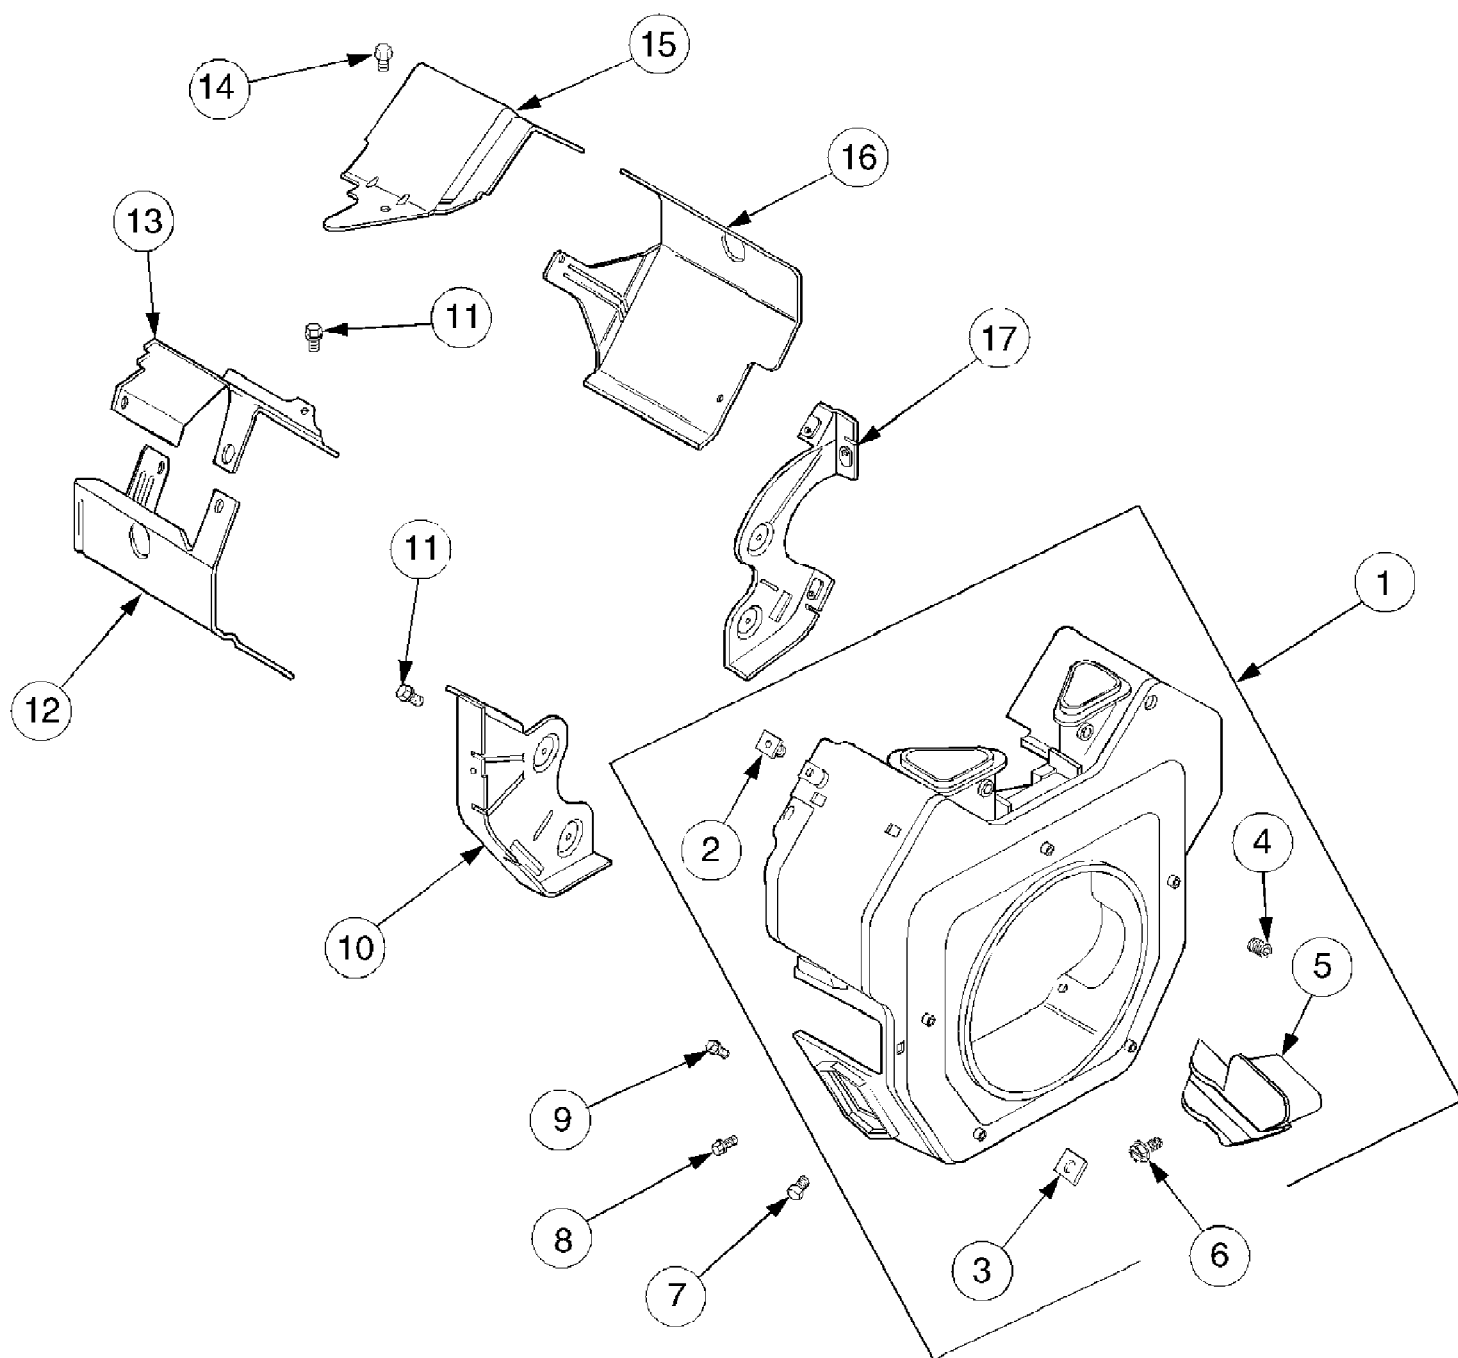

GT2550 Tractor Mfg Date K015 & Before
Air Intake And Filtration

Ref #	Part Number	Qty	S/P/F	Description
1	KH-24-743-08	1		Kit, Air Cleaner Cover (Incl 2-5, 12)
2	KH-54-755-01	1	S	Kit, Knob w/Seal (Incl. Ref #3,4)
3	KH-20-341-01-S	1	S	Knob, Cover
4	KH-24-153-20-S	1		Seal, Air Cleaner Cover Knob
5	KH-24-096-69-S	1	/P	Cover, Air Cleaner
6	KH-12-100-01	1	/P	Wing Nut
7	KH-24-096-01	1	/P	Cover, Inner Air Cleaner
8	KH-24-032-03	1	/P	Seal, Inner Air Cleaner
9	KH-24-083-02	1	S	Precleaner, Element
10	KH-47-083-03	1	S	Element, Air Cleaner
11	KH-24-086-53-S	3		Screw, Hex Flange, M6 x 1.0 x 16
12	KH-24-126-21	1		Bracket, Air Cleaner Base
13	KH-24-094-24-S	1	S	Base, Air Cleaner
14	KH-24-041-06	1	/P	Gasket, Air Cleaner Base
15	KH-24-164-54-S	1	S	Manifold, Intake (Includes 16,17)
16	KH-24-153-27-S	2	/P	O-Ring, Intake Manifold
17	KH-24-041-53-S	1		Gasket, Carburetor
18	KH-M-0651040-S	4		Screw, Hex Flange, M6 x 1.0 x 40
19	KH-24-126-130-S	1		Bracket, Air Cleaner Base
20	KH-M-0545010	2	/P	Screw, Hex Flng, M5 x 0.8 x 10

Ref #	Part Number	Qty	S/P/F	Description
1	629-04111	1	S	Wire Harness, Main
2	710-3015	2	/P	Screw, Hex, 1/4-20 x .75 GR5
3	712-0271	2	/P	Sems Nut
4	721-0342	1	S	Gasket, Silicone
5	723-04016	1		Strap, Battery Retainer
6	725-0157	4	/P	Tie , Self-Clinch Cable
7	725-0340	1		Cover, Terminal Black
8	725-1648	1	S	Relay
9	925-1707D	1	/P	Battery
10	725-2003	1		Receptacle, Power 12V
11	725-2054	2	S	Key, Ignition
12	725-3007A	1	/P	Cover, Terminal Red
13	725-3164A	1	S	Switch, Interlock (Brake)
14	725-3167	1	S	Switch, Snap Mount (Reverse)
15	725-3233	1	S	Switch, PTO
16	725-3237	1		Cover, Terminal Red
17	725-3243	2		Fuse, 25 Amp
18	725-04008	1		Fuse, 5 Amp
19	725-04036A	1	S	Meter, Indicator / Hour
20	725-04040	1	S	Switch, Snap Mount (Seat)
21	725-04227	1	S	Switch, Key/Module
22	726-0154	9	S	Tie, Pushmount
23	726-0161	2		Clip, Wire
24	726-3055	9		Clip, Cable
25	783-0462	1	/P	Bracket, PTO Switch Retainer