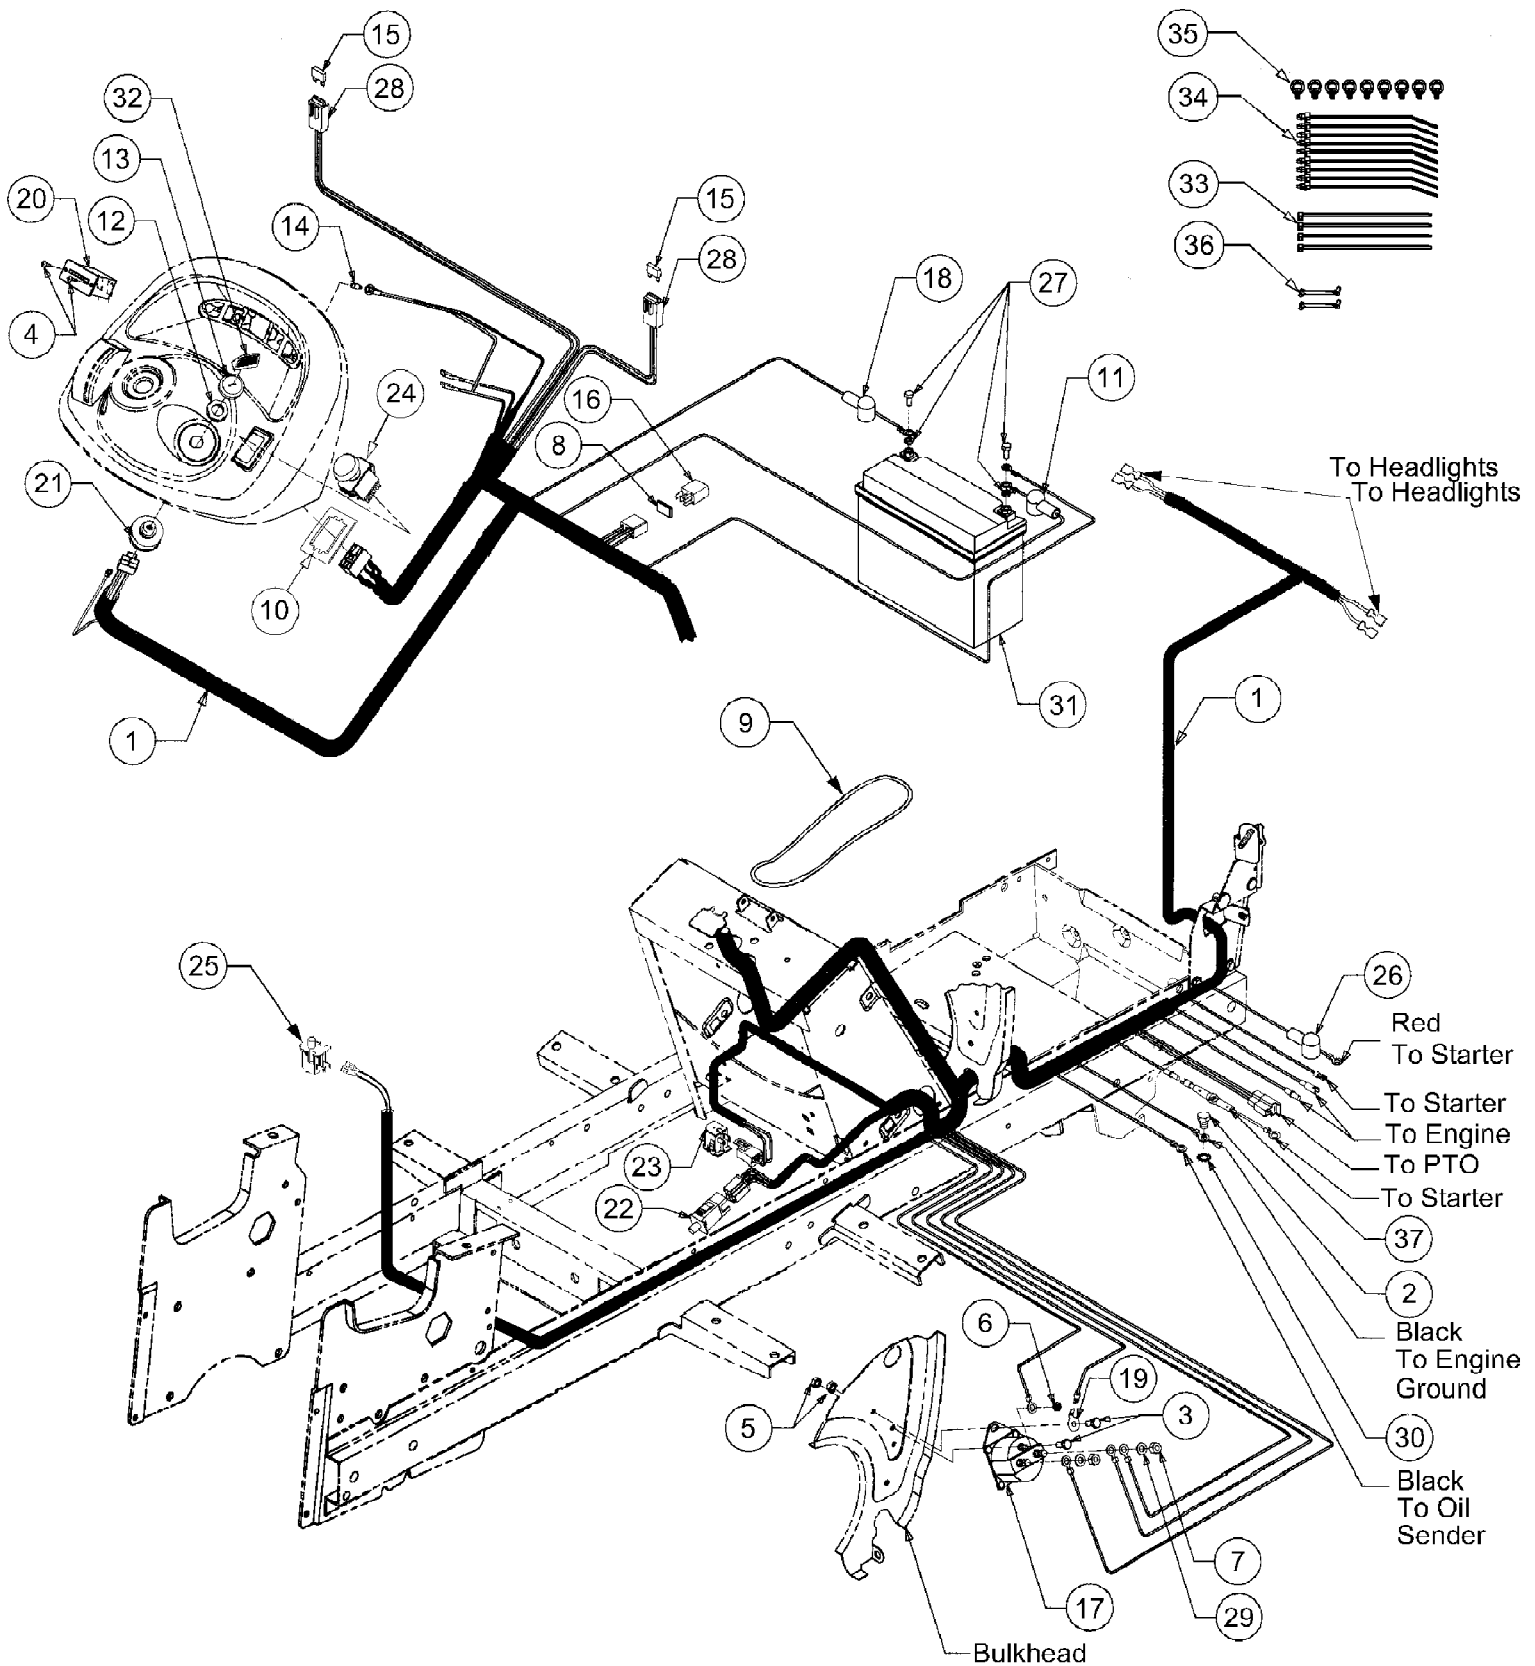

GT2521-48 Tractor  
Battery, Electrical Components And Switches

Ref #	Part Number	Qty	S/P/F	Description
1	629-3067	1	S	Wire Harness, Main
2	710-0168	1	/P	Screw, Hex Cap, 3/8-16 x .50
3	710-0751	2	/P	Screw, Hex Cap, 1/4-20 x .625
4	710-0936	2		Screw, Truss Hd Tapp, #6 x .62
5	712-0271	2	/P	Nut, Hex Sems, 1/4-20
6	712-3071	1	S	Nut, Hex Sems, #10-32
7	712-3010	2	S	Nut, Hex, 5/16-18 GR5
8	721-0342	1	S	Gasket, Silicone
9	723-04016	1		Strap, Battery Retainer
10	783-0462	1	/P	Bracket, PTO Switch Retainer
11	725-0340	1		Cover, Terminal Black
12	725-1346	1	S	Nut, Ignition Switch
13	725-1347	1	/P	Cap, Ignition Switch
14	725-1365	1	S	Bulb, Indicator
15	725-3243	2		Fuse, 25 Amp
16	725-1648	1	S	Relay
17	725-3001	1	S	Solenoid, Starter
18	725-3007A	1	/P	Cover, Terminal Red
19	725-3147	1		Lug, Quick Connect
20	725-3159	1	S	Hour Meter
21	725-3163	1	S	Switch, Ignition
22	725-3164A	1	S	Switch, Interlock (Brake)
23	725-3166	1	S	Switch, Snap Mount - Normally Closed
24	725-3233	1	S	Switch, PTO
25	725-3166	1	S	Switch, Seat
26	725-3237	3		Cover, Terminal Red
27		1		Battery Cable Hardware
	710-3015	2	/P	Screw
	712-0271	2	/P	Sems Nut
28	729-0357	2		Holder, Fuse w/Mounting Clip
29	736-0119	2	S	Washer, Lock, 5/16
30	736-0148	1	/P	Washer, External Lock, 3/8
31	725-1707D	1	S	Battery
32	759-3476A	1	S	Key, Ignition (Set of 2)
33	725-0157	4	/P	Tie, Self-Clinch Cable
34	726-0154	9	S	Tie, Pushmount
35	726-3055	9		Clip, Cable
36	726-0161	2		Clip, Cable
37	759-3689	1	S	Diode Assembly w/Lead