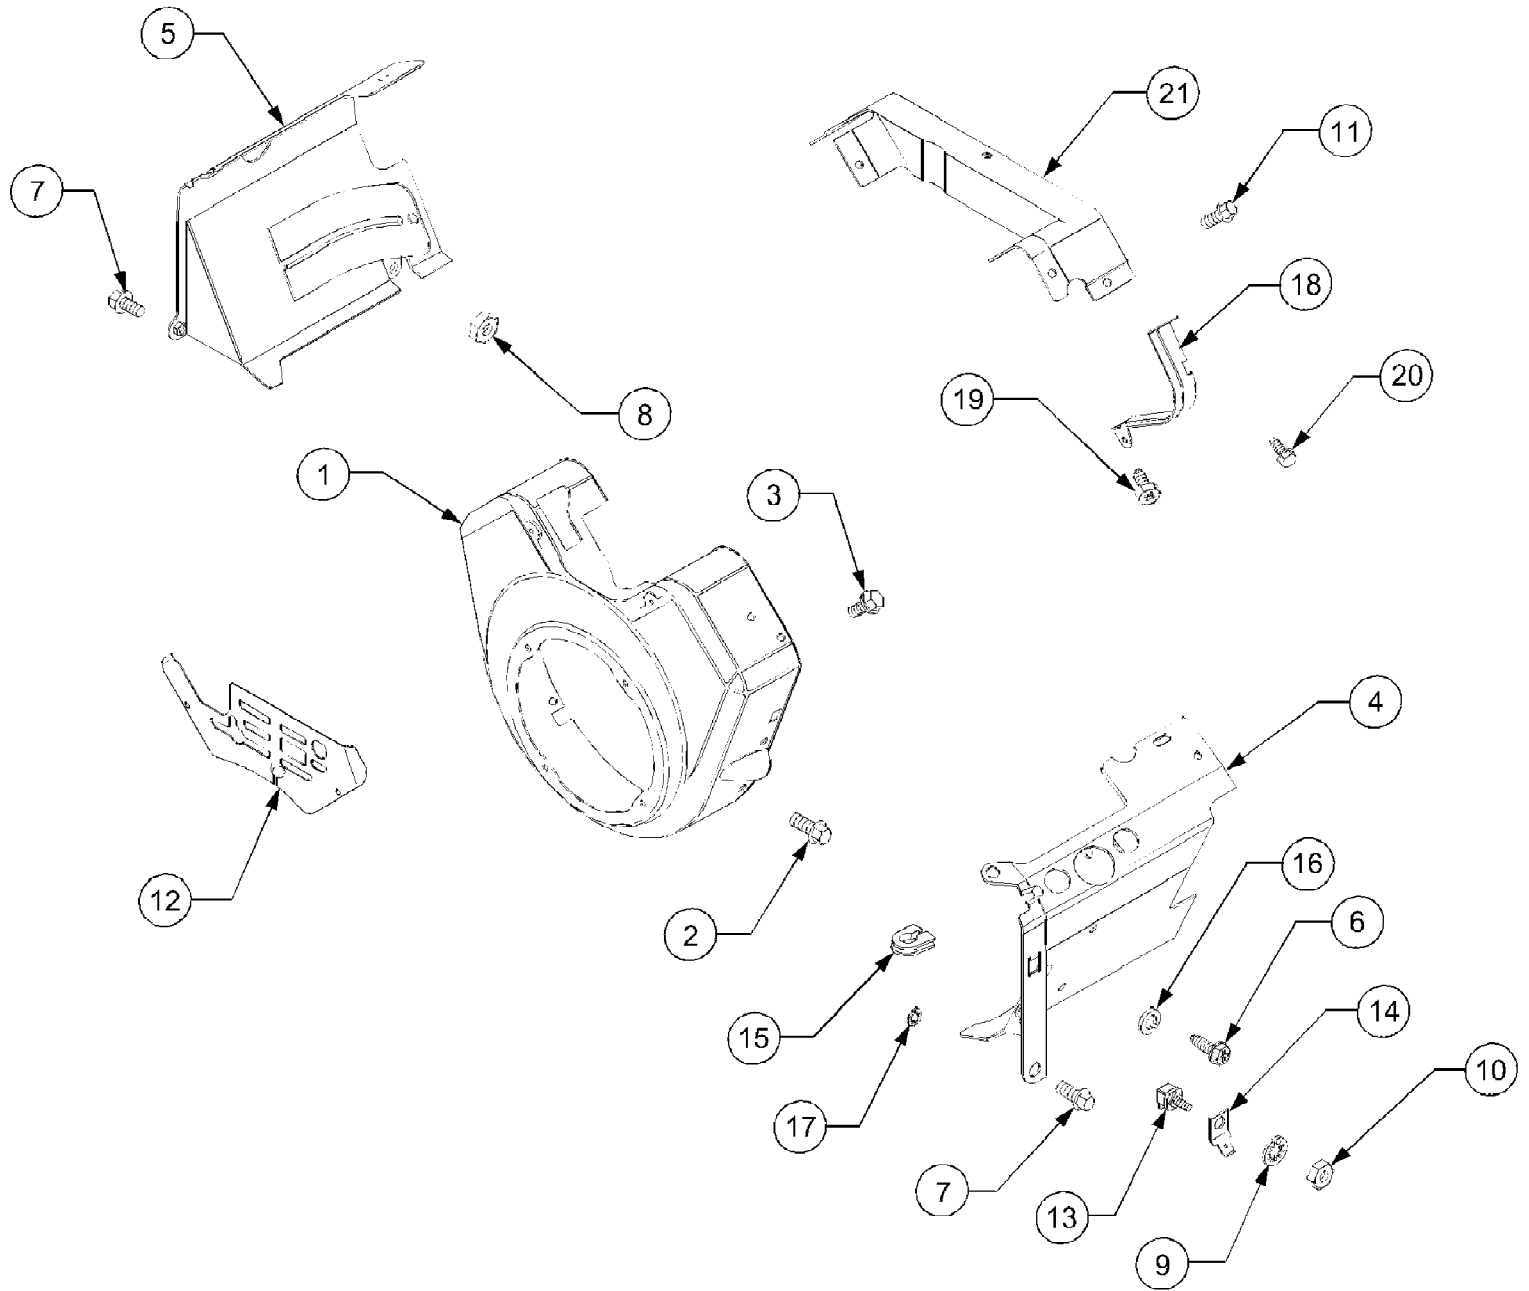

GT2521-48 Tractor
Blower Housing

GT2521-48 Tractor
Blower Housing

Ref #	Part Number	Qty	S/P/F	Description
1	BS-808651	1		Housing, Blower
2	BS-692062	AR	S	Screw, Hex
3	BS-692056	1	/P	Screw, Hex
4	BS-841182	1		Cover, Cylinder #1
5	BS-841232	1		Cover, Cylinder #2
6	BS-841233	1		Screw Hex
7	BS-692067	1	/P	Screw Hex
8	BS-690238	1		Nut, Hex
9	BS-691077	1	/P	Washer
10	BS-691612	1		Nut
11	BS-692539	1		Screw, Hex
12	BS-691533	1		Cover, Air Guide
13	BS-691972	1	/P	Insulator
14	BS-691084	1	/P	Terminal, Ground
15	BS-690744	1	/P	Grommet, Cable
16	BS-690706	1		Washer
17	BS-691551	1		Washer
18	BS-690714	1		Cover, Starter Drive
19	BS-690688	1	/P	Screw
20	BS-692539	1		Screw, Hex
21	BS-841231	1		Cover, Air Guide