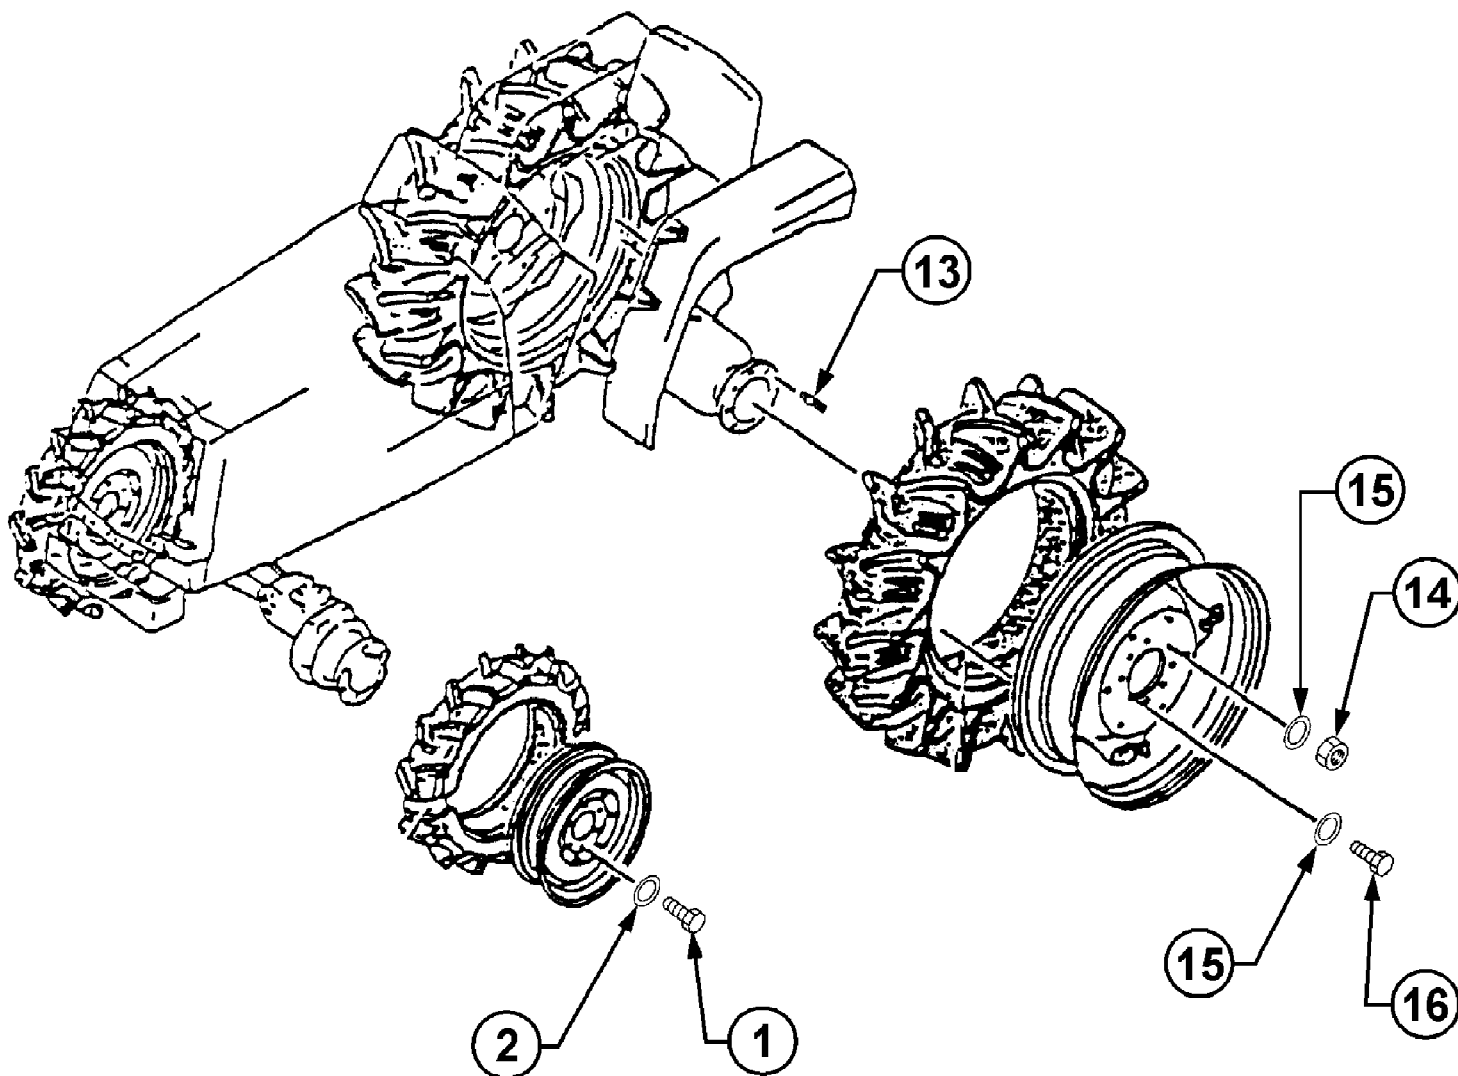

7360SS Tractor  
3 Point Linkage

Page 2 of 171

Ref #	Part Number	Qty	S/P/F	Description
1	MA-10373011AG0	2		Link, Lower
2	MA-10323012000	2		Pin, Linch
3	MA-19633024000	1		Band
4	MA-10323012000	2		Pin, Linch
	MA-10303002004	2		Chain Assy, Check (Incl. item(s) 5-8)
5	MA-10303012000	2		Chain R.H.
6	MA-10303013004	2		Chain L.H.
7	MA-10303014000	2		Turn Buckle
8	MA-A3000114002	2		Nut
9	MA-A3030116002	2		Nut
10	MA-A3600101602	2		Washer, Spring
11	MA-10323012000	2		Pin, Linch
	MA-10303006AG1	1		Top Link Assy (Incl. item(s) 12-15)
12	MA-12080105AG0	1		Turn Buckle
13	MA-12080109AG0	1		Eye Bolt R.H.
14	MA-10303027AG0	1		Eye Bolt
15	MA-10303026001	1		Nut, Lock
16	MA-10303028002	1		Pin, Top Link
17	MA-19633041000	1		Pin, Snap
18	MA-12080113000	1		Pin
19	MA-10323012000	1		Pin, Linch
21	MA-19613011AG0	1		Cover, P.T.O
24	MA-F1540112020	2		Bolt
25	MA-H1540108020	2		Bolt
28	MA-10373014AG0	1	S	Lift Rod L.H.
29	MA-03500162244	1		Washer
30	MA-10323012000	1		Pin, Linch
31	MA-10303020000	1		Pin, Clevis
32	MA-10323019000	1		Pin, Snap
	MA-10373012AG0	1		Lift Rod Assy R.H. (Incl. item(s) 38-41)
38	MA-10353016AG0	1		Lift Rod R.H., Upper
39	MA-10353017AG0	1		Lift Rod R.H., Lower
40	MA-10373017AG0	1		Turn Buckle
41	MA-19643039000	1		Nut-Lock
43	MA-03500162244	1		Washer
44	MA-10323012000	1		Pin, Linch
45	MA-10303020000	1		Pin, Clevis
46	MA-10323019000	1		Pin, Snap

7360SS Tractor  
Alternator

Ref #	Part Number	Qty	S/P/F	Description
	MA-31A68-00401	1	S	Alternator Assy (Incl. item(s) 1-14)
1	MA-A981X20771	1		Nut Set
2	MA-A628T62170	1		Pulley Assy
3	MA-A414X19271	1		Bolt Set, Thru
4	MA-A640T52770	1		Bracket Assy, Front
5	MA-A414X21271	1		Screw Set
6	MA-S930P18870	1		Bearing, Front
7	MA-A880T65470	1		Rotor Assy
8	MA-S930P63670	1		Bearing, Rear
9	MA-A383T46370	1		Stator Assy
10	MA-A642X25570	1		Bracket Assy, Rear
11	MA-A866X28472	1		Regulator Set
12	MA-A647X50170	2	/P	Brush Set
13	MA-A860T40670	1		Rectifier Assy
14	MA-A529X07871	1		Nut Set