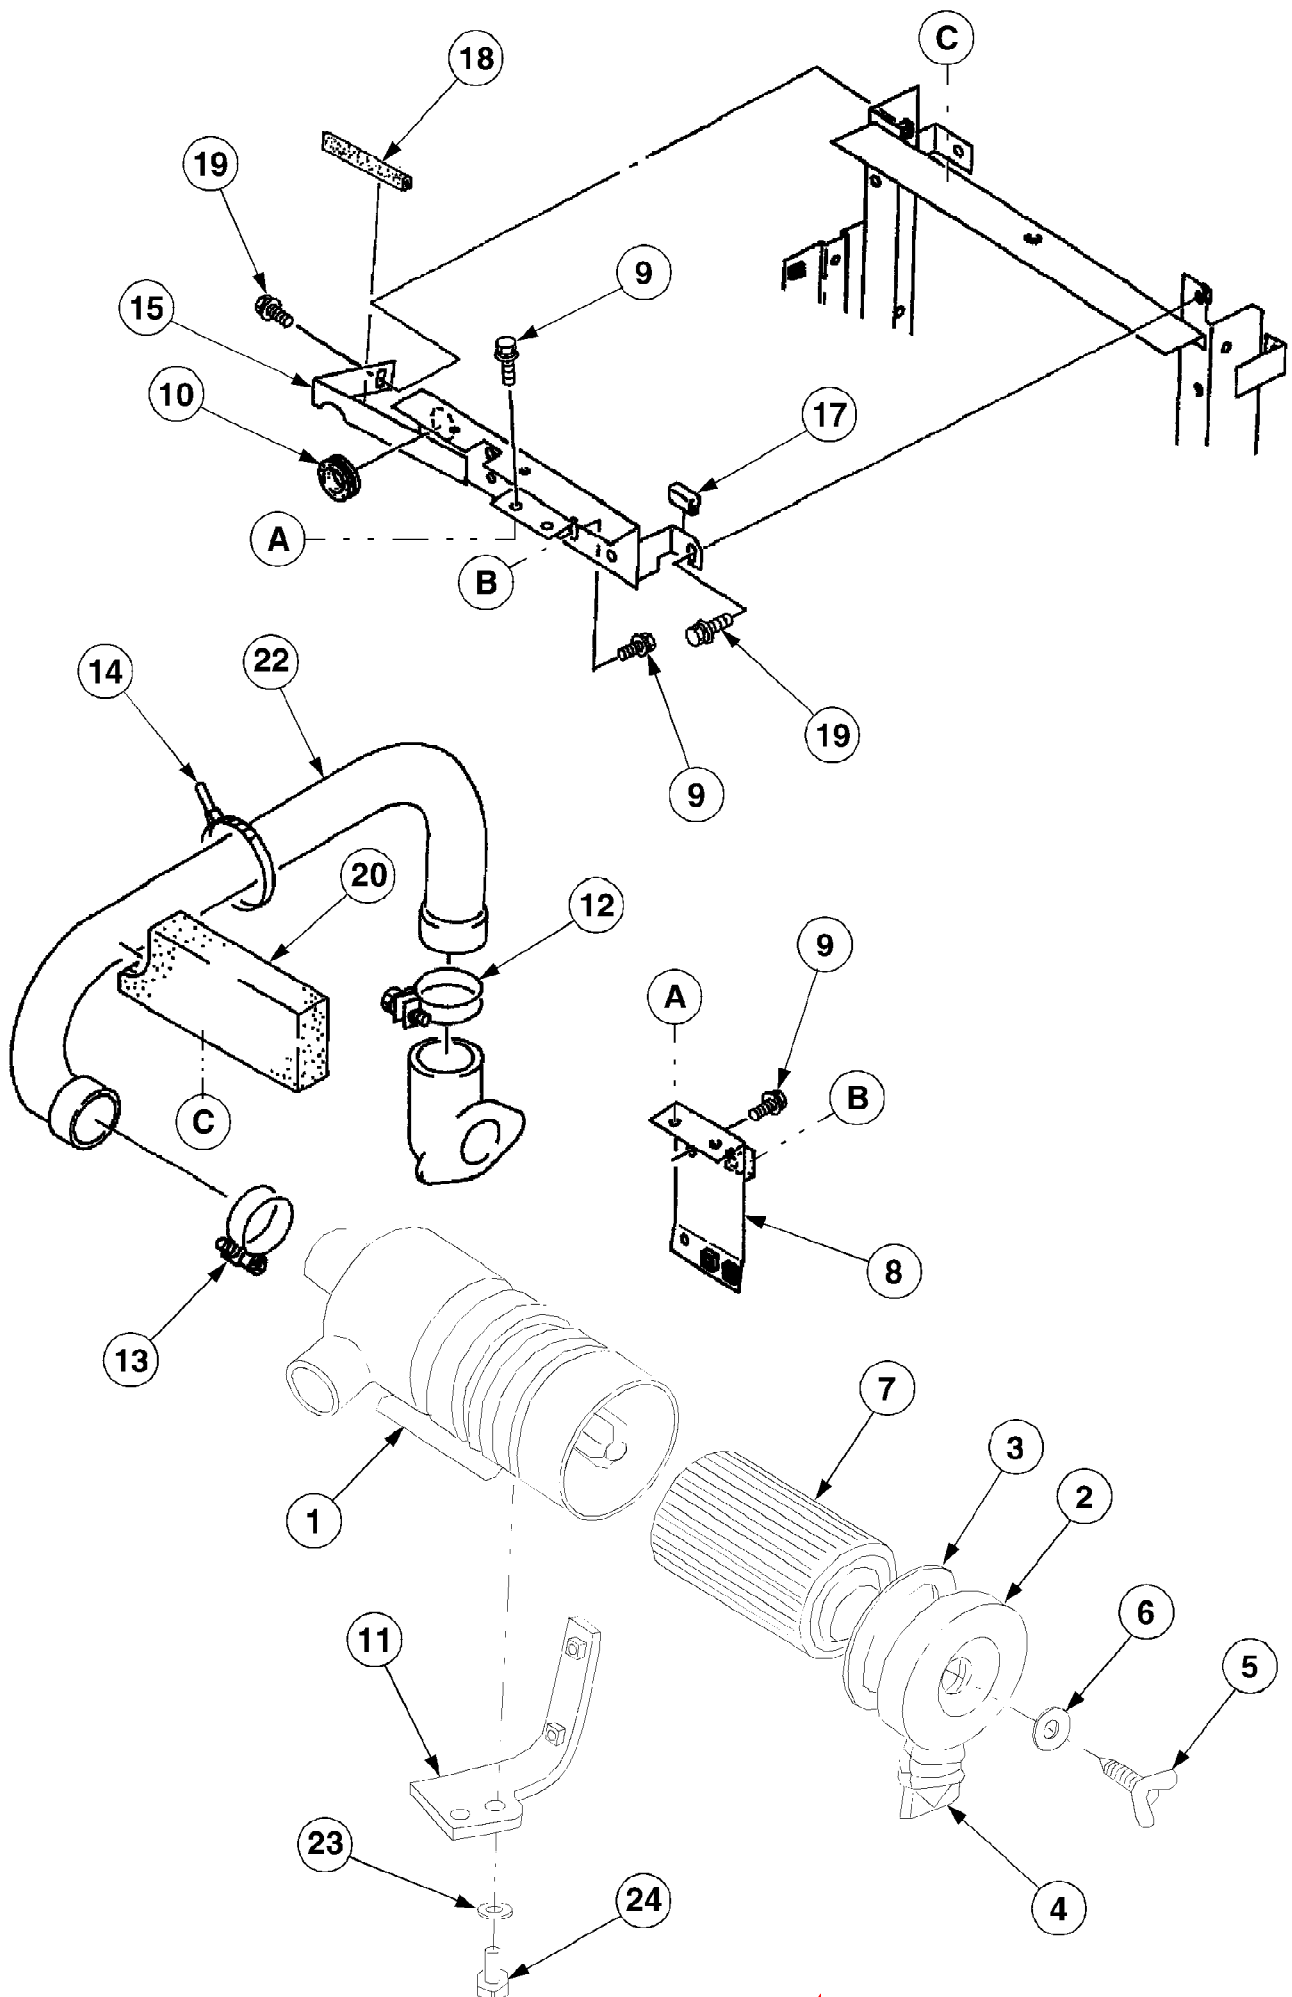

7360SS Tractor
Air Cleaner SN 21848 & after

Ref #	Part Number	Qty	S/P/F	Description
	MA-19680511000	1		Air Cleaner Assembly Replaces MA-10370511000 Air Cleaner no longer available
1	N/A	1		Case Assy
2	MA-35530501300	1		Cap
3	MA-35530501400	1		Gasket
4	MA-35460501600	1		Valve, Unloader
4	MA-35530501600	1		Wing Bolt
6	MA-35460501600	1		Seal Washer
7	MA-35530501800	1	F	Element Assy
8	MA-10350552AG1	1		Bracket, Cleaner
9	MA-H1540108016	5		Bolt, w/Washer
10	MA-35157619300	1		Grommet
11	MA-19610512AG0	1		Plate
12	MA-00501100580	1		Clamp, Hose
13	MA-00501100630	1		Clamp, Hose
14	MA-00511102080	1		Band, Wire
15	MA-10370553AG0	1		Cover
17	MA-10310519000	1		Band, Rubber
18	MA-10311826000	1		Rubber
19	MA-H1540108016	2		Bolt, w/Washer
20	MA-10370515000	1		Cushion
22	MA-10370554000	1		Hose, Air Cleaner
23	MA-F1540108012	2		Bolt
24	MA-03500150822	2		Washer