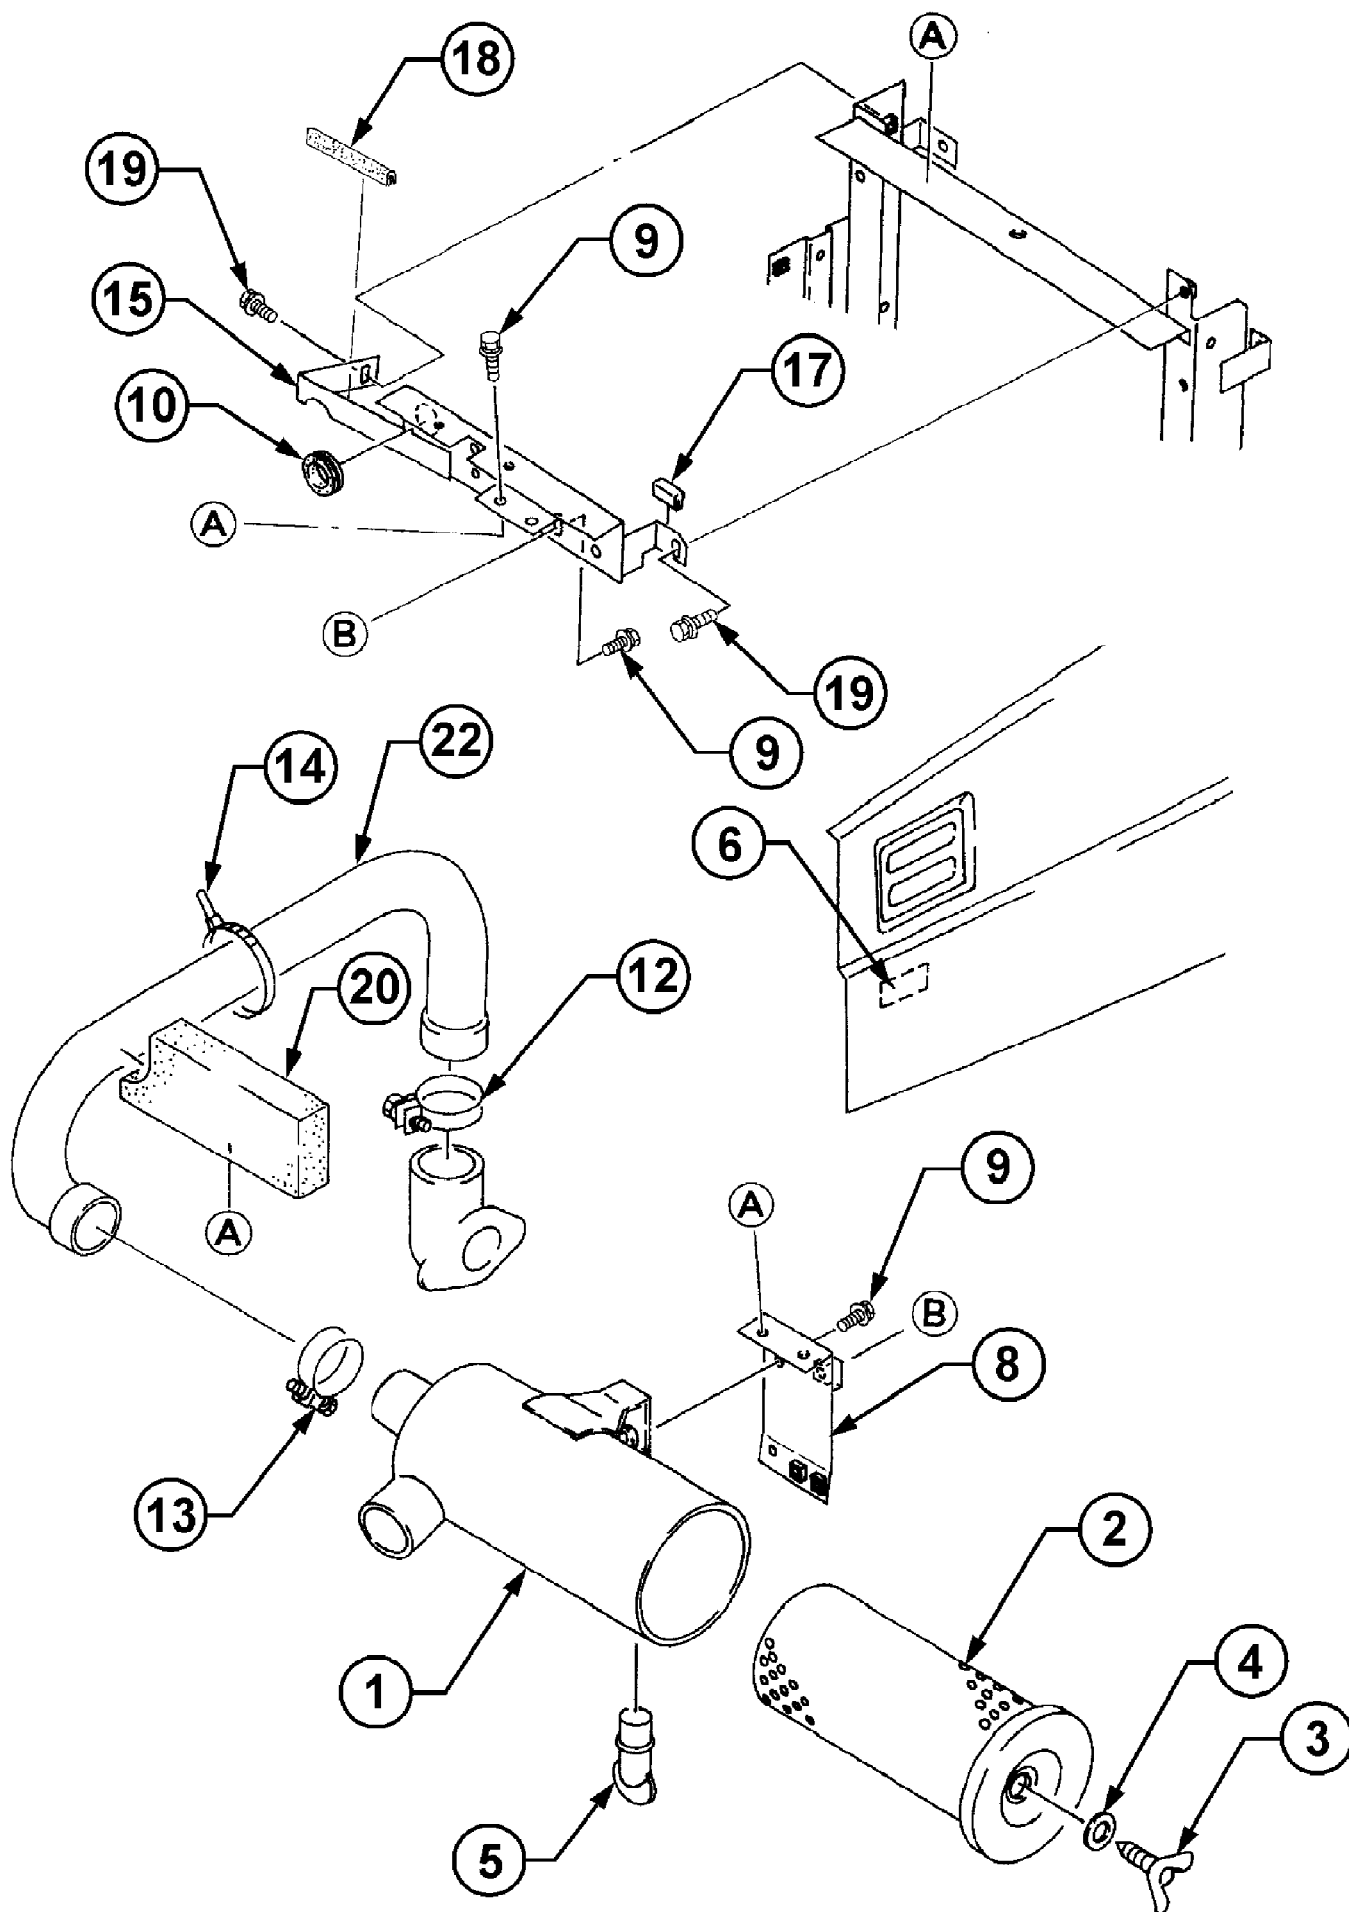

7360SS Tractor
Air Cleaner SN 21848 & before

Ref #	Part Number	Qty	S/P/F	Description
	MA-10370511000	1		Air Cleaner (Incl. items 1-5)
1		1		Case Assy
2	MA-10310511200	1		Element Assy
3	MA-37000306000	1		Bolt
4	MA-37000308000	1		Seal Washer
5	MA-10300511300	1		Valve
6	MA-37880312000	1		Mark, Caution
8	MA-10350552AG1	1		Bracket, Cleaner
9	MA-H1540108016	5		Bolt, w/Washer
10	MA-35157619300	1		Grommet
12	MA-00501100580	1		Clamp, Hose
13	MA-00501100630	1		Clamp, Hose
14	MA-00511102080	1		Band, Wire
15	MA-10370553AG0	1		Cover
17	MA-10310519000	1		Band, Rubber
18	MA-10311826000	1		Rubber
19	MA-H1540108016	2		Bolt, w/Washer
20	MA-10370515000	1		Cushion
22	MA-10370554000	1		Hose, Air Cleaner