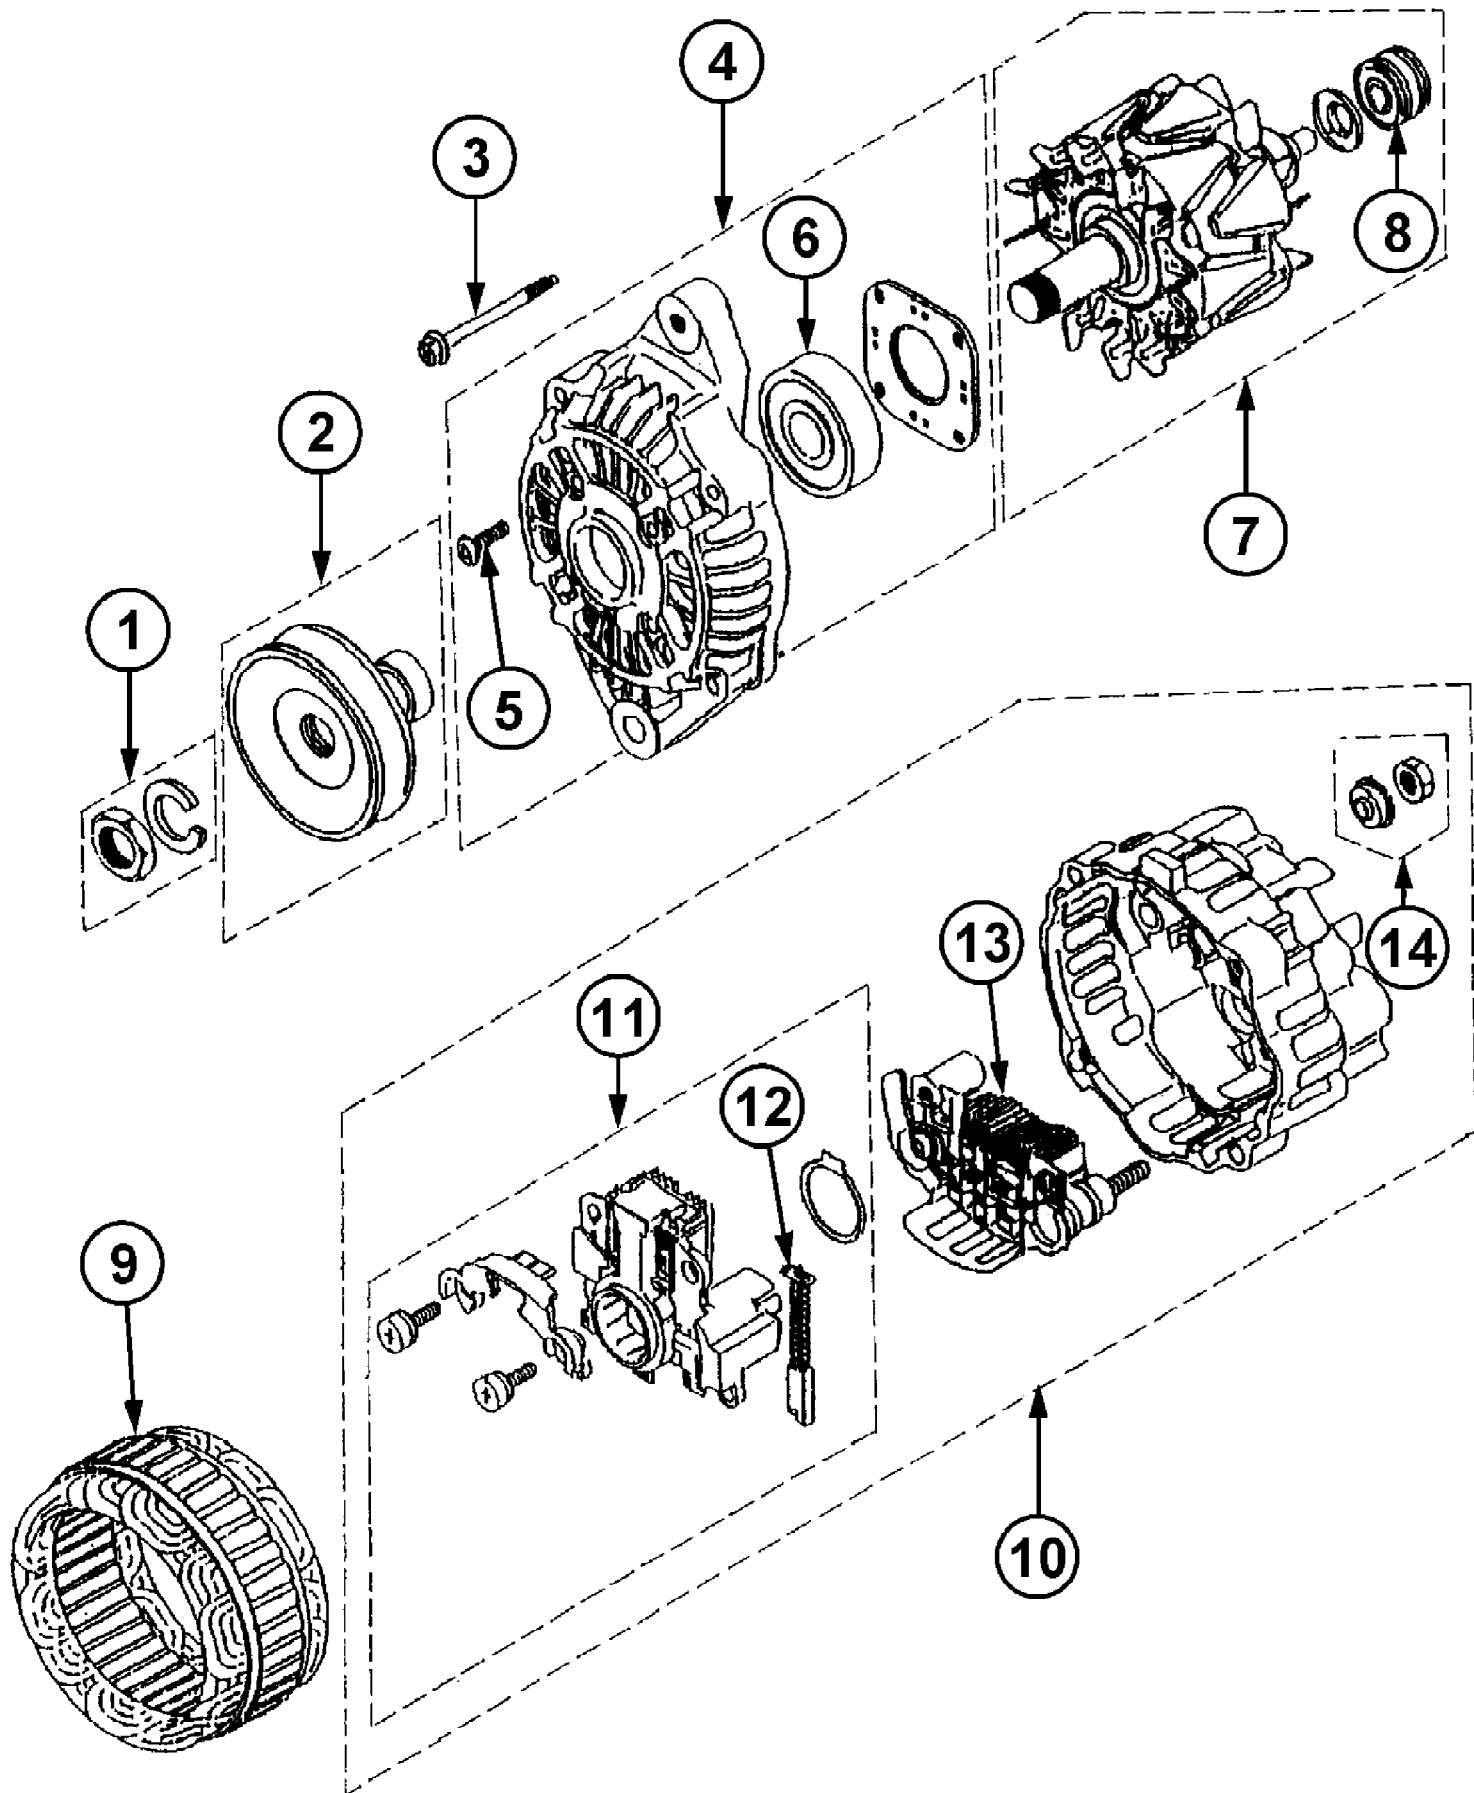

7360SS Tractor  
3 Point Linkage

Page 2 of 171

Ref #	Part Number	Qty	S/P/F	Description
1	MA-10373011AG0	2		Link, Lower
2	MA-10323012000	2		Pin, Linch
3	MA-19633024000	1		Band
4	MA-10323012000	2		Pin, Linch
	MA-10303002004	2		Chain Assy, Check (Incl. item(s) 5-8)
5	MA-10303012000	2		Chain R.H.
6	MA-10303013004	2		Chain L.H.
7	MA-10303014000	2		Turn Buckle
8	MA-A3000114002	2		Nut
9	MA-A3030116002	2		Nut
10	MA-A3600101602	2		Washer, Spring
11	MA-10323012000	2		Pin, Linch
	MA-10303006AG1	1		Top Link Assy (Incl. item(s) 12-15)
12	MA-12080105AG0	1		Turn Buckle
13	MA-12080109AG0	1		Eye Bolt R.H.
14	MA-10303027AG0	1		Eye Bolt
15	MA-10303026001	1		Nut, Lock
16	MA-10303028002	1		Pin, Top Link
17	MA-19633041000	1		Pin, Snap
18	MA-12080113000	1		Pin
19	MA-10323012000	1		Pin, Linch
21	MA-19613011AG0	1		Cover, P.T.O
24	MA-F1540112020	2		Bolt
25	MA-H1540108020	2		Bolt
28	MA-10373014AG0	1	S	Lift Rod L.H.
29	MA-03500162244	1		Washer
30	MA-10323012000	1		Pin, Linch
31	MA-10303020000	1		Pin, Clevis
32	MA-10323019000	1		Pin, Snap
	MA-10373012AG0	1		Lift Rod Assy R.H. (Incl. item(s) 38-41)
38	MA-10353016AG0	1		Lift Rod R.H., Upper
39	MA-10353017AG0	1		Lift Rod R.H., Lower
40	MA-10373017AG0	1		Turn Buckle
41	MA-19643039000	1		Nut-Lock
43	MA-03500162244	1		Washer
44	MA-10323012000	1		Pin, Linch
45	MA-10303020000	1		Pin, Clevis
46	MA-10323019000	1		Pin, Snap

7360SS Tractor  
Alternator

Ref #	Part Number	Qty	S/P/F	Description
	MA-31A68-00401	1	S	Alternator Assy (Incl. item(s) 1-14)
1	MA-A981X20771	1		Nut Set
2	MA-A628T62170	1		Pulley Assy
3	MA-A414X19271	1		Bolt Set, Thru
4	MA-A640T52770	1		Bracket Assy, Front
5	MA-A414X21271	1		Screw Set
6	MA-S930P18870	1		Bearing, Front
7	MA-A880T65470	1		Rotor Assy
8	MA-S930P63670	1		Bearing, Rear
9	MA-A383T46370	1		Stator Assy
10	MA-A642X25570	1		Bracket Assy, Rear
11	MA-A866X28472	1		Regulator Set
12	MA-A647X50170	2	/P	Brush Set
13	MA-A860T40670	1		Rectifier Assy
14	MA-A529X07871	1		Nut Set