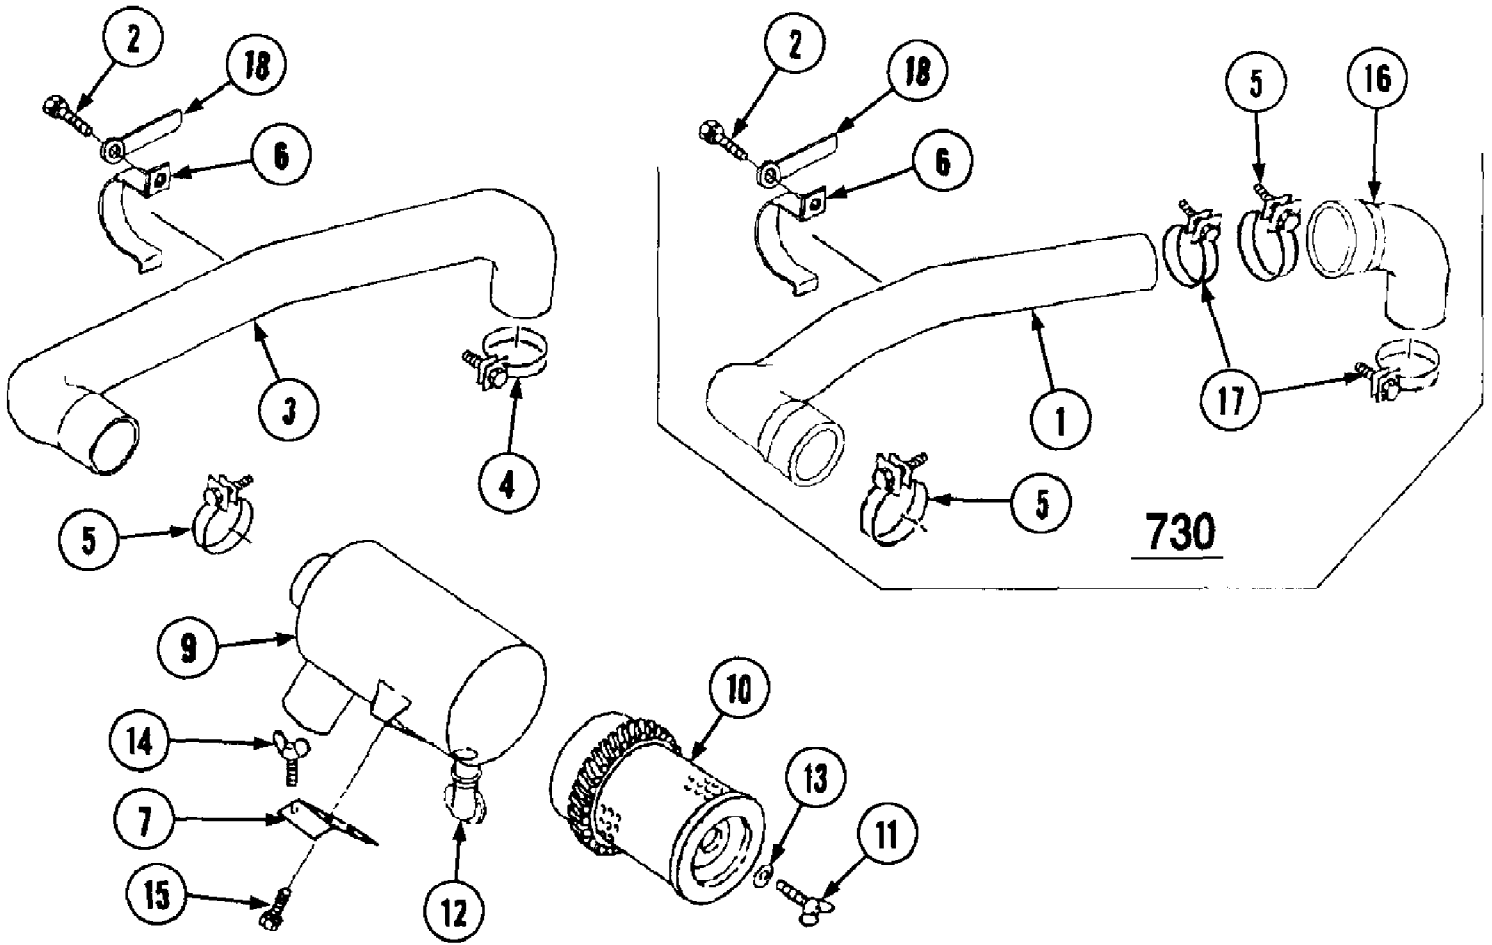

7305 Tractor
Air Cleaner SN 23838 & below

7305 Tractor
Air Cleaner SN 23838 & below

Ref #	Part Number	Qty	S/P/F	Description
1	MA-19680517000	1	F	Hose, Air A
2	MA-F1540108020	1	F	Bolt
	MA-H1540108020	1	F	Bolt
3		1		Hose, Air Not used on this product
4		1		Clamp, Hose Not used on this product
5	MA-00501100630	2		Clamp, Hose
6	MA-19630513000	1		Clamp
7	MA-19640514AG0	1		Plate
	MA-19640511000	1		Air Cleaner Ass'y. Includes items 9-13
9	MA-19640511100	1		Case Ass'y.
10	MA-10310511200	1		Element
11	MA-37000306000	1		Bolt Ass'y. Wing
12	MA-10300511300	1		Valve
13	MA-37000308000	1		Washer, Seal
14	MA-14141454000	1		Bolt, Wing
15	MA-F1540108016	2		Bolt
16	MA-19680518000	1	F	Hose, Air B
17	MA-00501100530	2	F	Clamp, Hose
18	MA-00502108083	1	F	Clamp