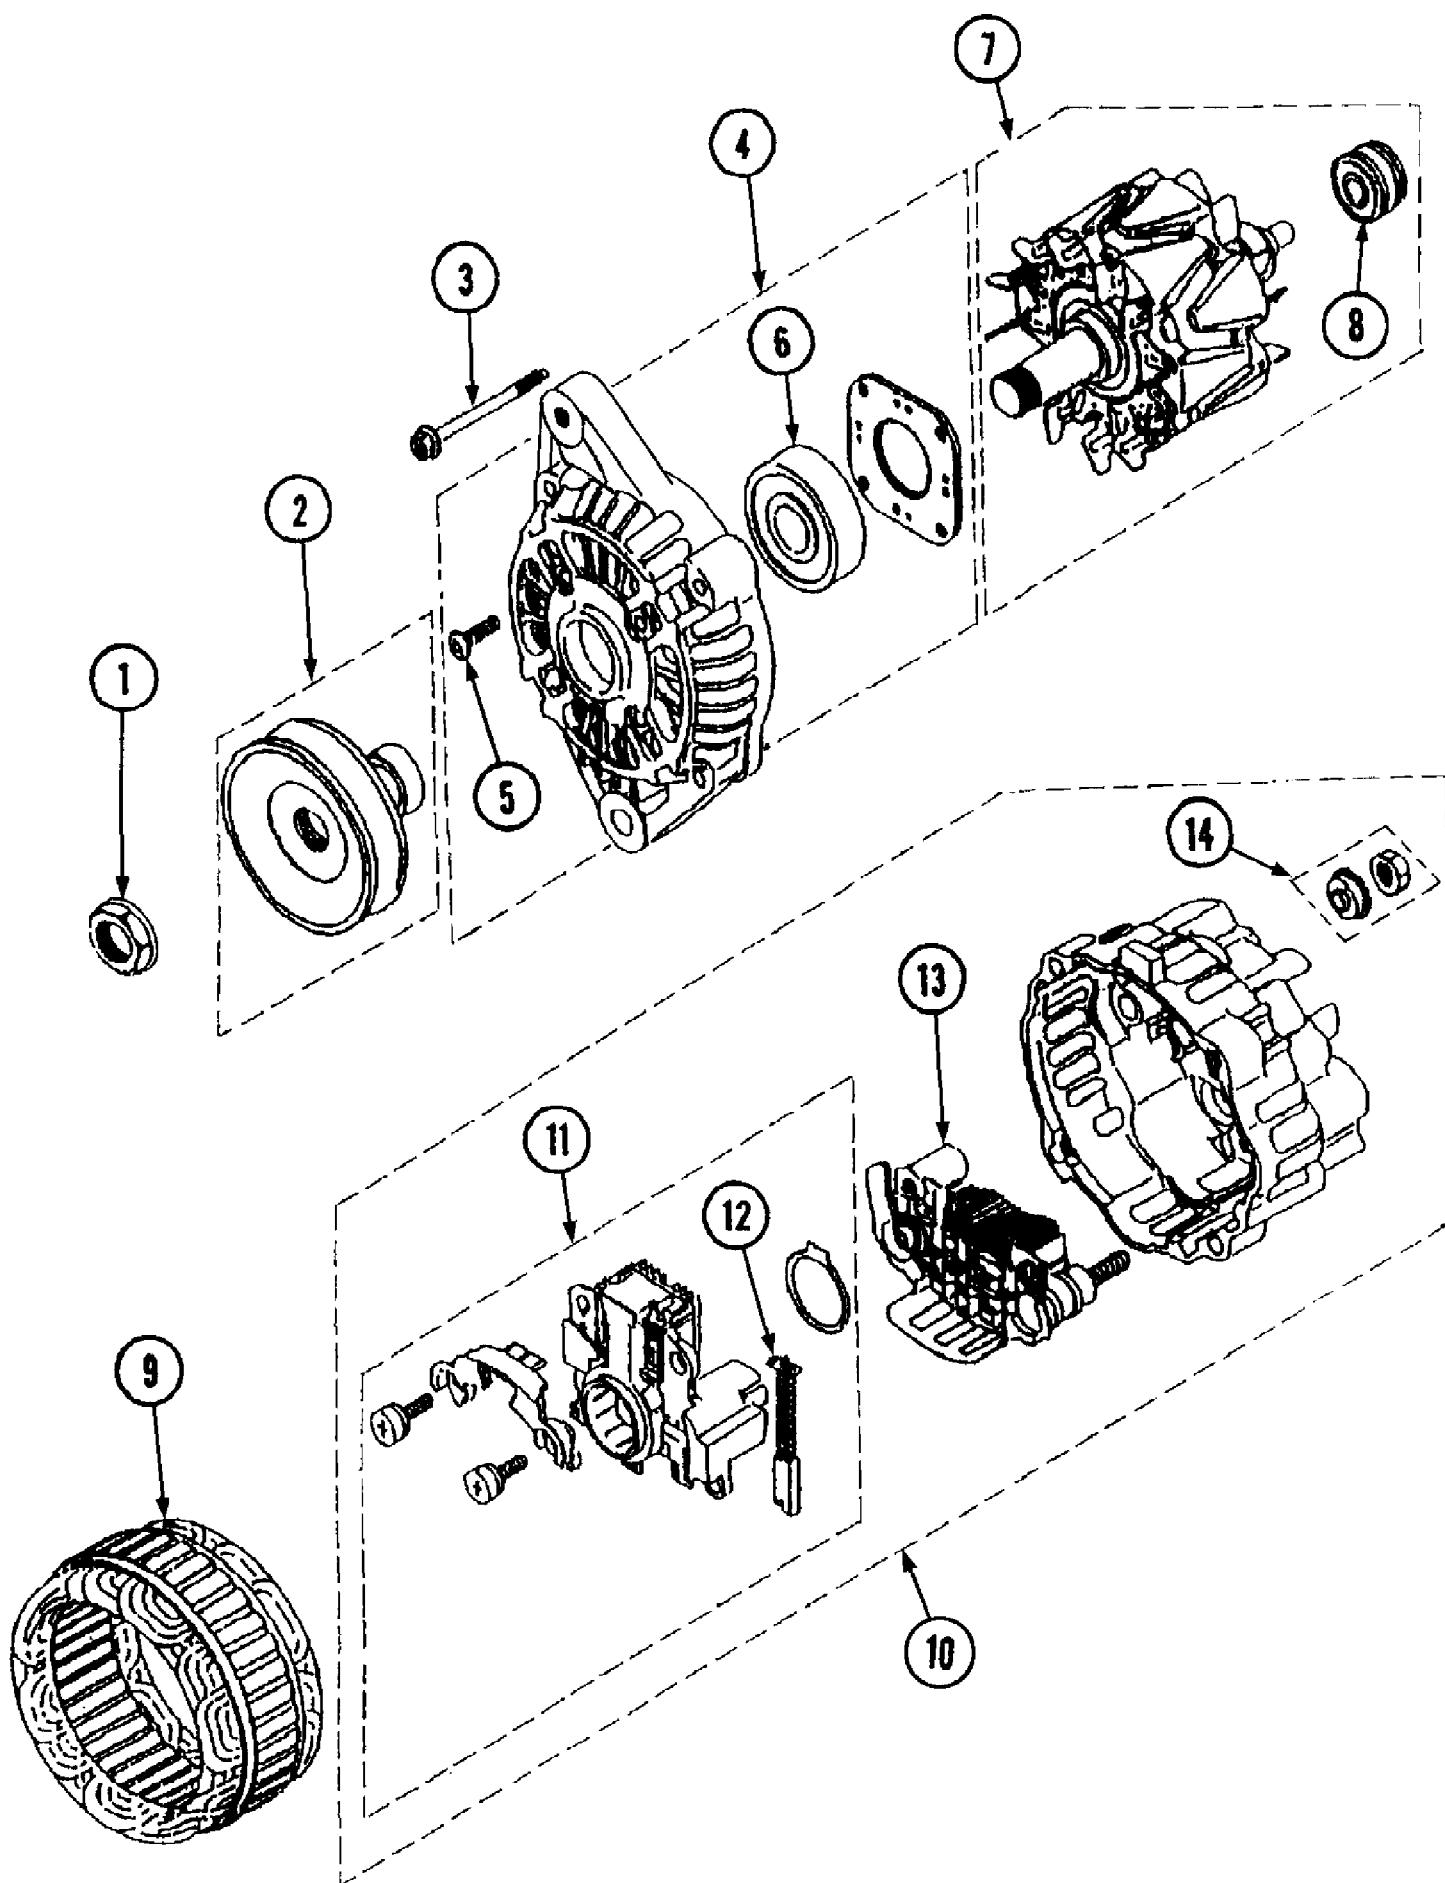

7305 Tractor
Air Cleaner SN 23838 & below

7305 Tractor
Air Cleaner SN 23838 & below

Ref #	Part Number	Qty	S/P/F	Description
1	MA-19680517000	1	F	Hose, Air A
2	MA-F1540108020	1	F	Bolt
	MA-H1540108020	1	F	Bolt
3		1		Hose, Air Not used on this product
4		1		Clamp, Hose Not used on this product
5	MA-00501100630	2		Clamp, Hose
6	MA-19630513000	1		Clamp
7	MA-19640514AG0	1		Plate
	MA-19640511000	1		Air Cleaner Ass'y. Includes items 9-13
9	MA-19640511100	1		Case Ass'y.
10	MA-10310511200	1		Element
11	MA-37000306000	1		Bolt Ass'y. Wing
12	MA-10300511300	1		Valve
13	MA-37000308000	1		Washer, Seal
14	MA-14141454000	1		Bolt, Wing
15	MA-F1540108016	2		Bolt
16	MA-19680518000	1	F	Hose, Air B
17	MA-00501100530	2	F	Clamp, Hose
18	MA-00502108083	1	F	Clamp

7305 Tractor

Page 8 of 264

Air Heater Assembly 30HP Engine 7305 S/N 23070 & Up

Ref #	Part Number	Qty	S/P/F	Description
1	MA-30H30-01800	1		Heater, Air
2	MA-30H66-03100	1		Controler
3	MA-30H66-03200	1		Relay
4	MA-30H30-1600	1		Pipe, Flange
5	MA-30H30-01700	1		Gasket
6	MA-30H30-01500	1		Bracket
10	MA-F0500108040	2		Bolt
11	MA-F3010108000	4		Nut
12	MA-F0500108035	2		Bolt
13	MA-F0500106012	2		Bolt
14	MA-F0500108016	2		Bolt
15	MA-F3000106000	1		Nut
17	MA-19680048000	1		Cover

7305 Tractor

Page 10 of 264

Alternator 30 HP Engine (7300 S/N 21495-Lower/7305 S/N 22230-Lower)

Ref #	Part Number	Qty	S/P/F	Description
	MA-MM435752	1		Alternator Ass'y. Includes Items 1 - 15
1	MA-A529X02171	1		Nut Set
2	MA-A628T54270	1		Pulley Set
3	MA-A414X18271	1		Bolt Set
4	MA-A640T34970	1		Bracket Ass'y., Front
5	MA-A414X18371	1		Screw Set
6	MA-S930P61770	1		Bearing, Front
7	MA-A880T38970	1		Rotor Ass'y.
8	MA-S930P17970	1	S	Bearing, Rear
9	MA-A383T31370	1		Starter Ass'y.
10	MA-A641T74470	1		Bracket Ass'y., Rear
11	MA-A450X12571	1		Terminal Set
12	MA-A866X12571	1		Regulator Ass'y.
13	MA-A648D02570	2	S	Brush
14	MA-A389C01101	2		Spring, Brush
15	MA-A860T21670	1		Rectifier Ass'y.