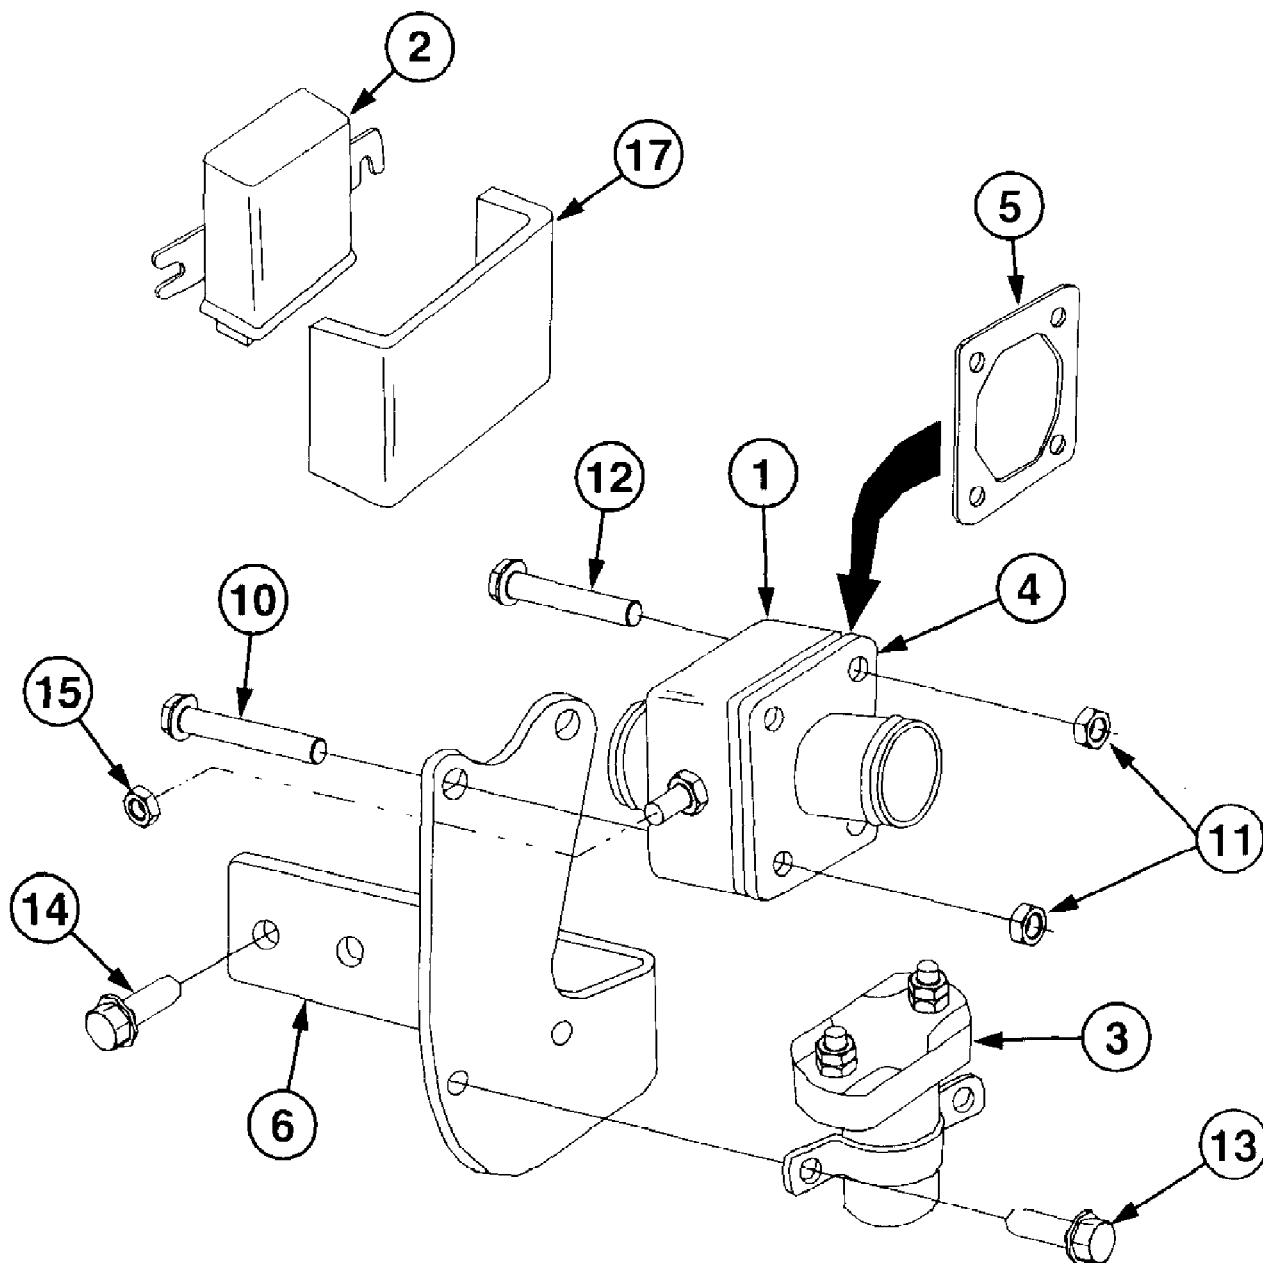

7305 Tractor
Air Cleaner SN 23838 & above

Ref #	Part Number	Qty	S/P/F	Description
	MA-19680511000	1		Air Cleaner Assembly. (items 26-32) Refer to Service Advisory CCT-020.
1	MA-19680517000	1		Hose, Air A
4	MA-19640513000	1		Hose, Air
5	MA-00501100530	2		Clamp, Hose
6	MA-00501100630	2		Clamp, Hose
7	MA-19630513000	1		Clamp
14	MA-19680513AG0	1		Plate
19	MA-00501100560	1		Clamp, Hose
20	MA-14141454000	1		Bolt, Wing
22	MA-19680518000	1		Hose, Air B
23	MA-H1540108020	1		Bolt
24	MA-00502108083	1		Clamp
26		1		Case Ass'y. (order assembly)
27	MA-35530501300	1		Cap
28	MA-35530501400	1		Gasket
29	MA-35460501400	1		Valve, Unloader
30	MA-35530501600	1		Bolt, Wing
31	MA-35460501600	1		Washer, Seal
32	MA-35530501800	1		Element use with MA-19680511000
33	MA-F1540108012	2		Bolt
34	MA-03500150822	2		Washer

7305 Tractor
Air Cleaner SN 23838 & below

7305 Tractor
Air Cleaner SN 23838 & below

Ref #	Part Number	Qty	S/P/F	Description
1	MA-19680517000	1	F	Hose, Air A
2	MA-F1540108020	1	F	Bolt
	MA-H1540108020	1	F	Bolt
3		1		Hose, Air Not used on this product
4		1		Clamp, Hose Not used on this product
5	MA-00501100630	2		Clamp, Hose
6	MA-19630513000	1		Clamp
7	MA-19640514AG0	1		Plate
	MA-19640511000	1		Air Cleaner Ass'y. Includes items 9-13
9	MA-19640511100	1		Case Ass'y.
10	MA-10310511200	1		Element
11	MA-37000306000	1		Bolt Ass'y. Wing
12	MA-10300511300	1		Valve
13	MA-37000308000	1		Washer, Seal
14	MA-14141454000	1		Bolt, Wing
15	MA-F1540108016	2		Bolt
16	MA-19680518000	1	F	Hose, Air B
17	MA-00501100530	2	F	Clamp, Hose
18	MA-00502108083	1	F	Clamp