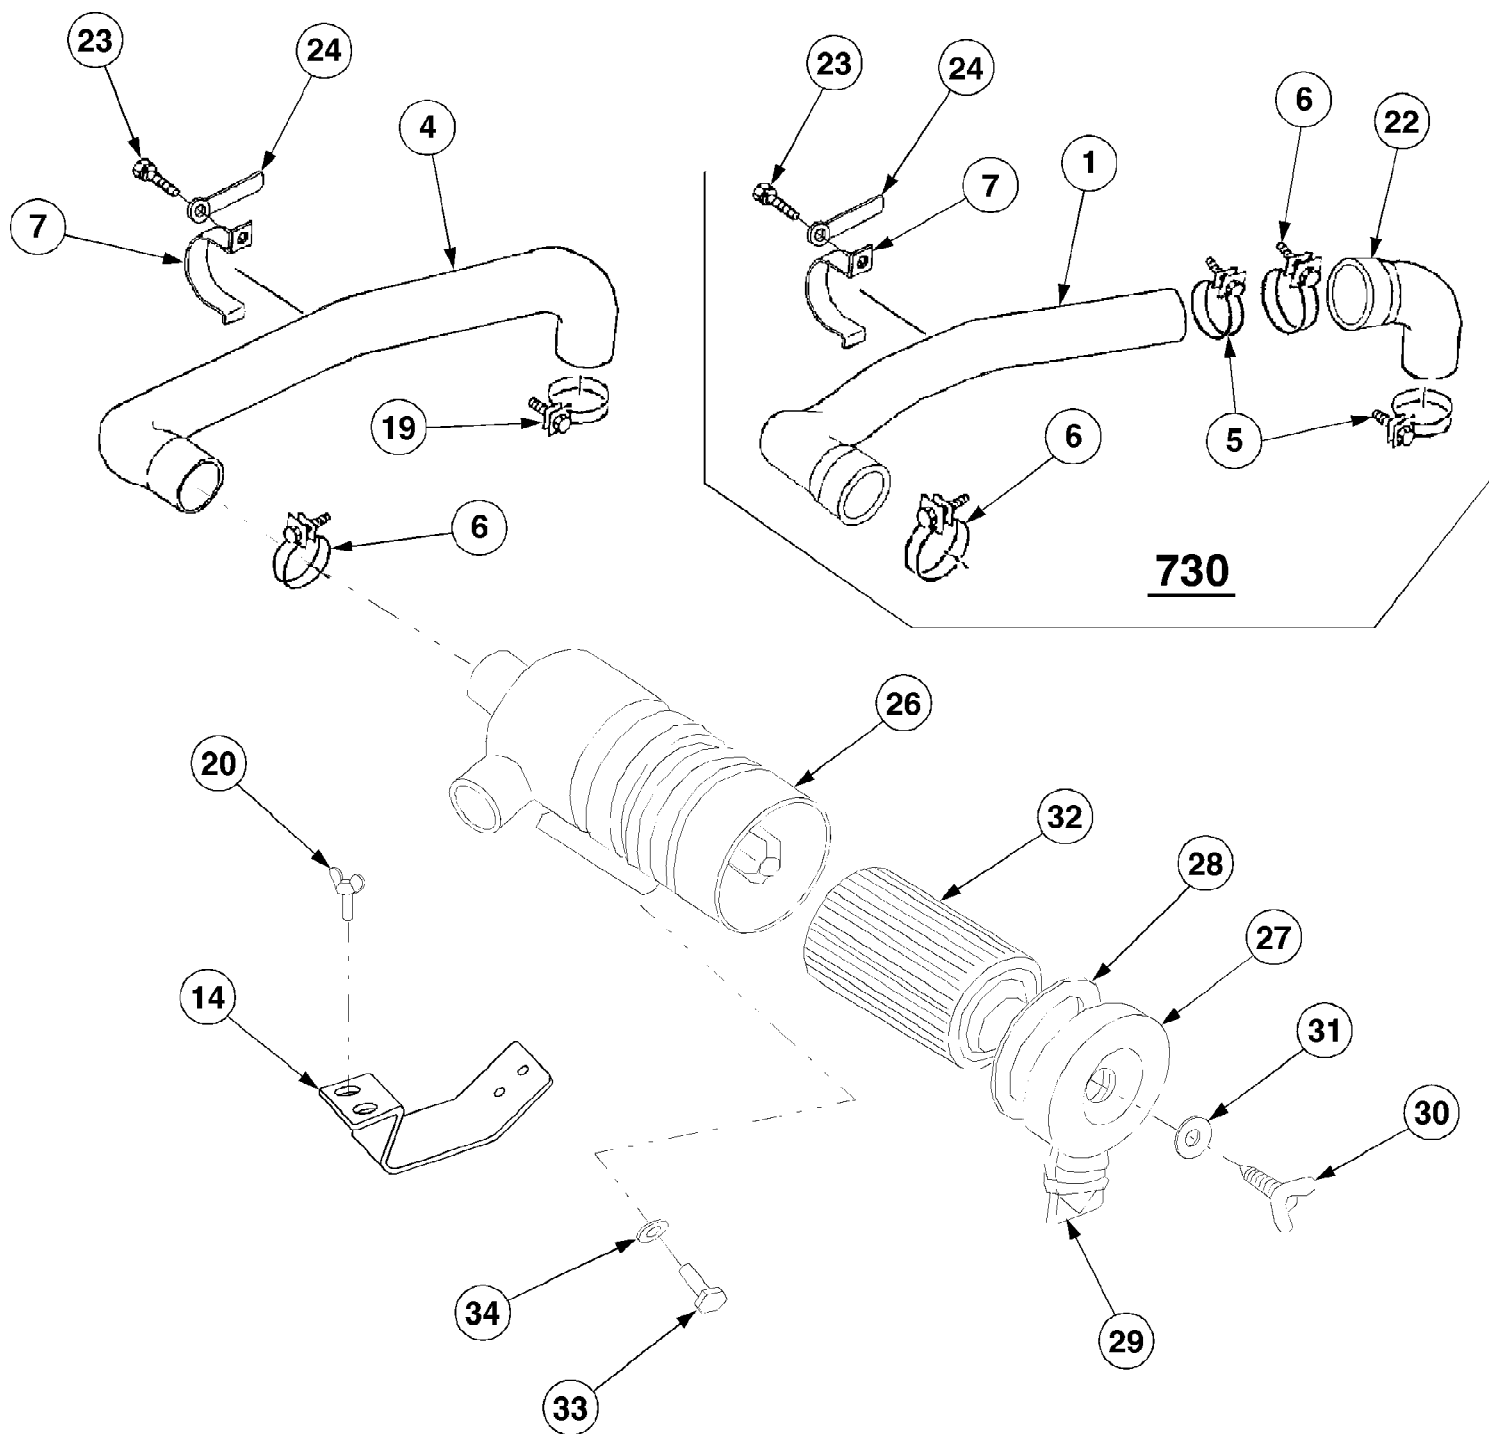

7305 Tractor
3 Point Linkage

Page 2 of 264

Ref #	Part Number	Qty	S/P/F	Description
1	MA-19643013AG0	1	/P	Bracket L.H.
2	MA-19643015AG0	1	/P	Bracket R.H.
3	MA-19643001AG0	1		Bracket L.H.
3A	MA-19643002AG0	1		Bracket R.H.
4	MA-A0400114035	12		Bolt
5	MA-A3600101402	12		Washer
6	MA-19643006AG0	2		Link, Lower
	MA-19643005AG0	1		3P Sub Ass'y. Includes Items 6 - 42
7	MA-19643007AG0	1	/P	Rod, Lift L.H.
	MA-19643011AG0	1	/P	Rod, Lift R.H.Ass'y. Includes Items 9 - 12
9	MA-19633012AG0	1	/P	Rod A
10	MA-10323025AG0	1	/P	Lift Rod Middle
11	MA-19643014AG0	1	/P	Rod B
12	MA-10323024000	1	S	Nut, Lock
	MA-19643016001	2		Check Chain Ass'y. Includes Items 14 - 17
14	MA-19643017000	2		Chain A
15	MA-19643018000	2		Chain B
16	MA-10323027001	2		Turn Buckle
17	MA-A3000114002	2		Nut
20	MA-19643019AG0	2		Washer, Check Chain
21	MA-A3600101802	2	/P	Washer
22	MA-A3030118001	2		Nut
23	MA-19633021000	2		Pin, Clevis
24	MA-05200130020	2		Pin, Split
26	MA-10323018001	2	/P	Pin
27	MA-10323019000	2		Pin Snap
28	MA-19633024000	1		Band
29	MA-10323012000	6		Pin, Linch
30	MA-10323016000	2		Washer
	MA-19643036AG0	1		Top Link Ass'y. Includes Items 32 - 35
32	MA-19643037AG0	1	/P	Turn Buckle
33	MA-19643038AG0	1	/P	Adjuster
34	MA-19643039000	1		Nut-Lock
35	MA-19643041AG0	1	/P	Adjuster
38	MA-19633037000	1		Pin, Upper Link
39	MA-10323012000	1		Linch Pin
41	MA-19633038000	1		Pin
42	MA-19633041000	1		Pin, Snap
44	MA-19633031000	1		Hook, Top Link
45	MA-19633034AG0	1	S	Cover, PTO
46	MA-F1540112025	2		Bolt