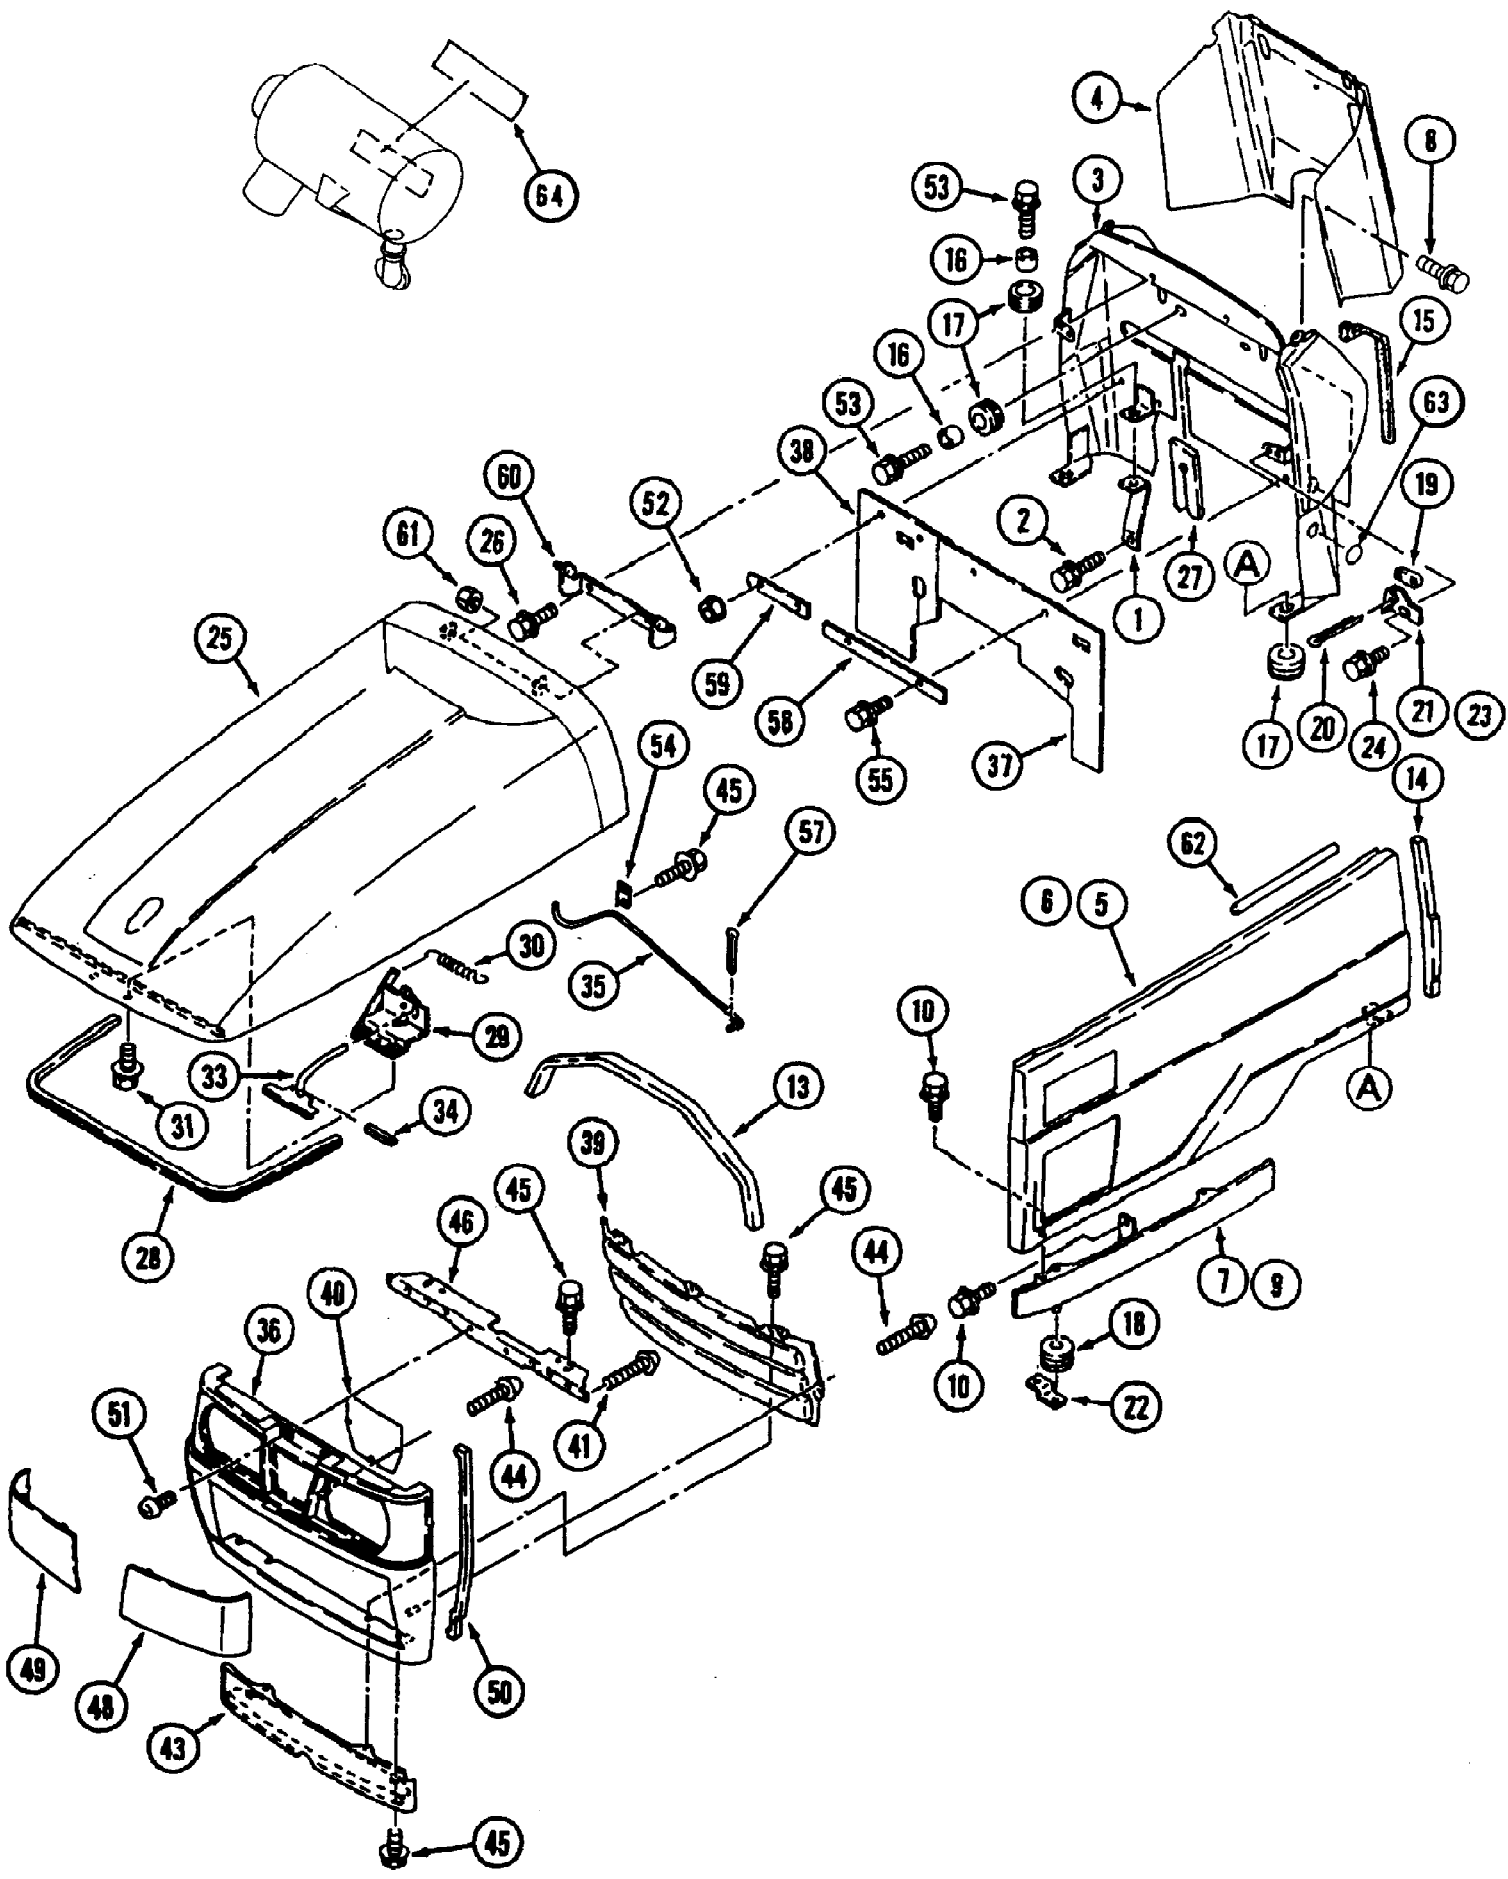

7305 Tractor
Auxiliary Valve Kit

Page 16 of 264

Ref #	Part Number	Qty	S/P/F	Description
1	MA-19642481000	1		Spacer
2	MA-08301100120	3	/P	O-Ring
	MA-19632482AG0	1		Aux.Valve Ass'y. Includes Items 4 - 9
4		1		Body
5	MA-08300100120	3	S	O-Ring
6	MA-08300100160	1	/P	O-Ring
7	MA-05200125016	3	S	Pin,Split
8	MA-03500130815	3		Washer
9	MA-11556501270	3		Pin,Clevis
10	MA-19642483000	1		Arm
11	MA-06313117170	2		Elbow 90
12	MA-08300100140	2		O-Ring
14	MA-A0540108140	3		Bolt
15	MA-A3600100802	3		Washer
16	MA-19642484AG0	1		Bracket
17	MA-03500161032	1		Washer
18	MA-F1550110055	2		Bolt
20	MA-19642485AG0	1		Bracket
21	MA-19642486000	1		Shaft
22	MA-19642487000	1		Arm
23	MA-03500140818	1		Washer
24	MA-A3010108002	2		Nut
25	MA-A0500108012	1		Bolt
27	MA-F1540108020	2		Bolt
	MA-19642488AG0	1		Lever Ass'y. Includes Items 28 & 29
28		1		Lever
29	MA-19632439000	1		Tube
30	MA-11742449000	1		Grip
33	MA-H1540108016	2		Bolt
34	MA-19642492000	1		Hose Ass'y.
35	MA-19642493000	1		Hose Ass'y.
37	MA-19632494000	2		Fitting
38	MA-19632496AG0	1		Bracket
39	727-3093	2	S	Coupling
40	731-3177	2		Plug/A
41	MA-12185264000	2		Clamp, Coupler
42	MA-H1540108020	4		Bolt
43	MA-F3010108001	4		Nut
45	MA-F1540108012	2		Bolt
46	MA-00511070070	1		Band, Wire
47	MA-19632753000	1		Label, Aux. Valve