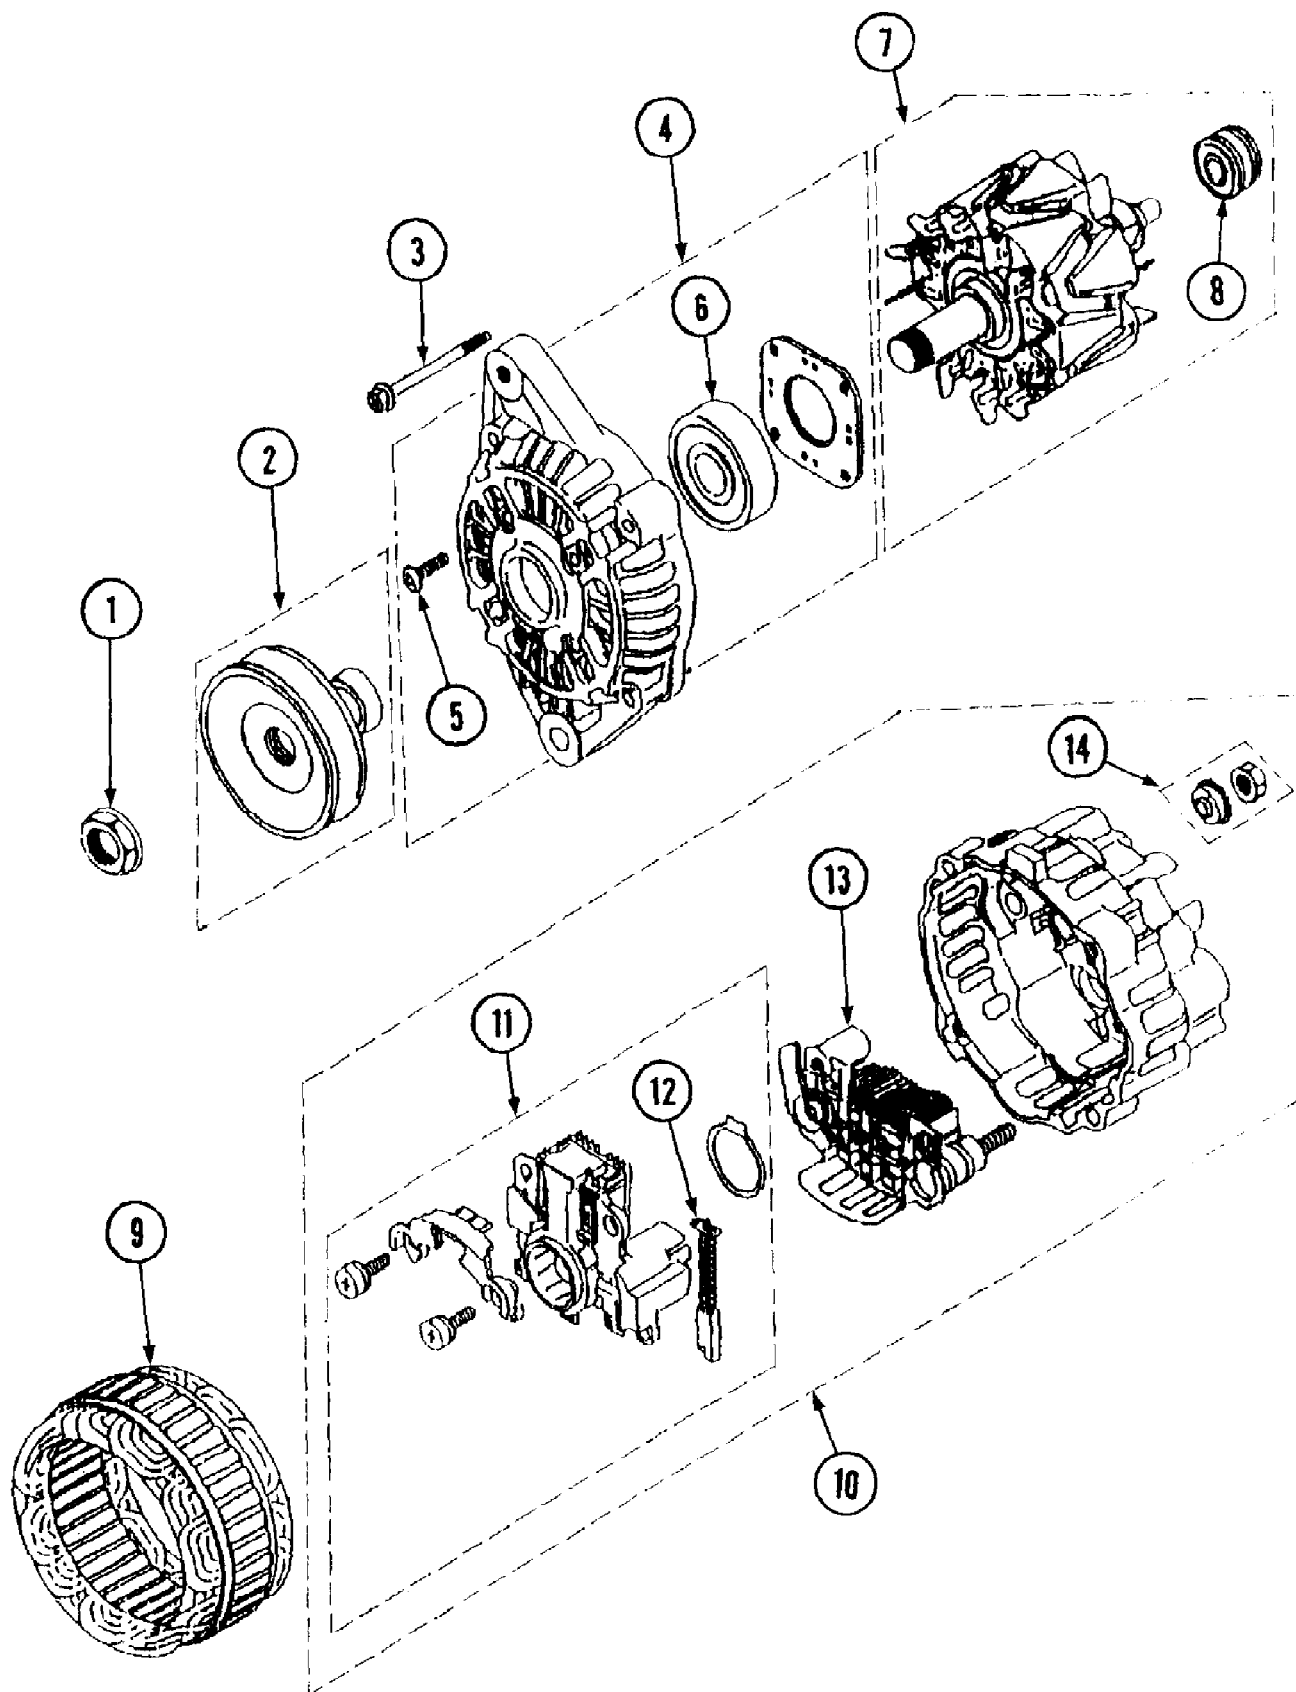

7305 Tractor

Page 10 of 264

Alternator 30 HP Engine (7300 S/N 21495-Lower/7305 S/N 22230-Lower)

Ref #	Part Number	Qty	S/P/F	Description
	MA-MM435752	1		Alternator Ass'y. Includes Items 1 - 15
1	MA-A529X02171	1		Nut Set
2	MA-A628T54270	1		Pulley Set
3	MA-A414X18271	1		Bolt Set
4	MA-A640T34970	1		Bracket Ass'y., Front
5	MA-A414X18371	1		Screw Set
6	MA-S930P61770	1		Bearing, Front
7	MA-A880T38970	1		Rotor Ass'y.
8	MA-S930P17970	1	S	Bearing, Rear
9	MA-A383T31370	1		Starter Ass'y.
10	MA-A641T74470	1		Bracket Ass'y., Rear
11	MA-A450X12571	1		Terminal Set
12	MA-A866X12571	1		Regulator Ass'y.
13	MA-A648D02570	2	S	Brush
14	MA-A389C01101	2		Spring, Brush
15	MA-A860T21670	1		Rectifier Ass'y.

7305 Tractor

Page 12 of 264

Alternator 30 HP Engine (7300 S/N 21496-Higher/7305 S/N 22231-Higher)

Ref #	Part Number	Qty	S/P/F	Description
	MA-30A68-00800	1	S	Alternator Ass'y. Includes items 1-14
1	MA-MM502565	1	S	Nut Set
2	MA-MM502578	1		Pulley Set
3	MA-MM502566	1	S	Bolt Set
4	MA-MM502597	1		Bracket Ass'y., Front
5	MA-MM502568	1		Screw Set
6	MA-MM502569	1		Bearing, Front
7	MA-MM502570	1		Rotor Ass'y.
8	MA-MM502571	1	S	Bearing, Rear
9	MA-MM502591	1		Stator Ass'y.
10	MA-MM502598	1		Bracket Ass'y., Rear
11	MA-MM502585	1		Regulator Set
12	MA-MM502577	2	S	Brush
13	MA-MM502599	1		Rectifier Ass'y.
14	MA-MM502588	1	S	Nut Set