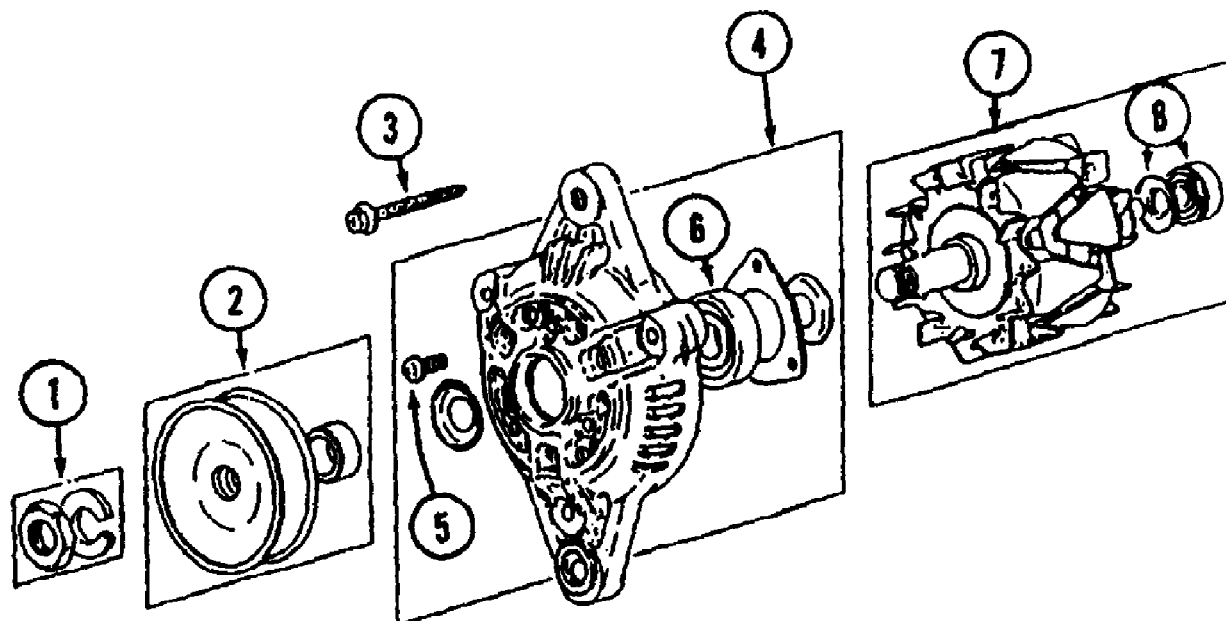

7305 Tractor
Air Cleaner SN 23838 & below

7305 Tractor
Air Cleaner SN 23838 & below

Ref #	Part Number	Qty	S/P/F	Description
1	MA-19680517000	1	F	Hose, Air A
2	MA-F1540108020	1	F	Bolt
	MA-H1540108020	1	F	Bolt
3		1		Hose, Air Not used on this product
4		1		Clamp, Hose Not used on this product
5	MA-00501100630	2		Clamp, Hose
6	MA-19630513000	1		Clamp
7	MA-19640514AG0	1		Plate
	MA-19640511000	1		Air Cleaner Ass'y. Includes items 9-13
9	MA-19640511100	1		Case Ass'y.
10	MA-10310511200	1		Element
11	MA-37000306000	1		Bolt Ass'y. Wing
12	MA-10300511300	1		Valve
13	MA-37000308000	1		Washer, Seal
14	MA-14141454000	1		Bolt, Wing
15	MA-F1540108016	2		Bolt
16	MA-19680518000	1	F	Hose, Air B
17	MA-00501100530	2	F	Clamp, Hose
18	MA-00502108083	1	F	Clamp

7305 Tractor

Page 8 of 264

Air Heater Assembly 30HP Engine 7305 S/N 23070 & Up

Ref #	Part Number	Qty	S/P/F	Description
1	MA-30H30-01800	1		Heater, Air
2	MA-30H66-03100	1		Controler
3	MA-30H66-03200	1		Relay
4	MA-30H30-1600	1		Pipe, Flange
5	MA-30H30-01700	1		Gasket
6	MA-30H30-01500	1		Bracket
10	MA-F0500108040	2		Bolt
11	MA-F3010108000	4		Nut
12	MA-F0500108035	2		Bolt
13	MA-F0500106012	2		Bolt
14	MA-F0500108016	2		Bolt
15	MA-F3000106000	1		Nut
17	MA-19680048000	1		Cover