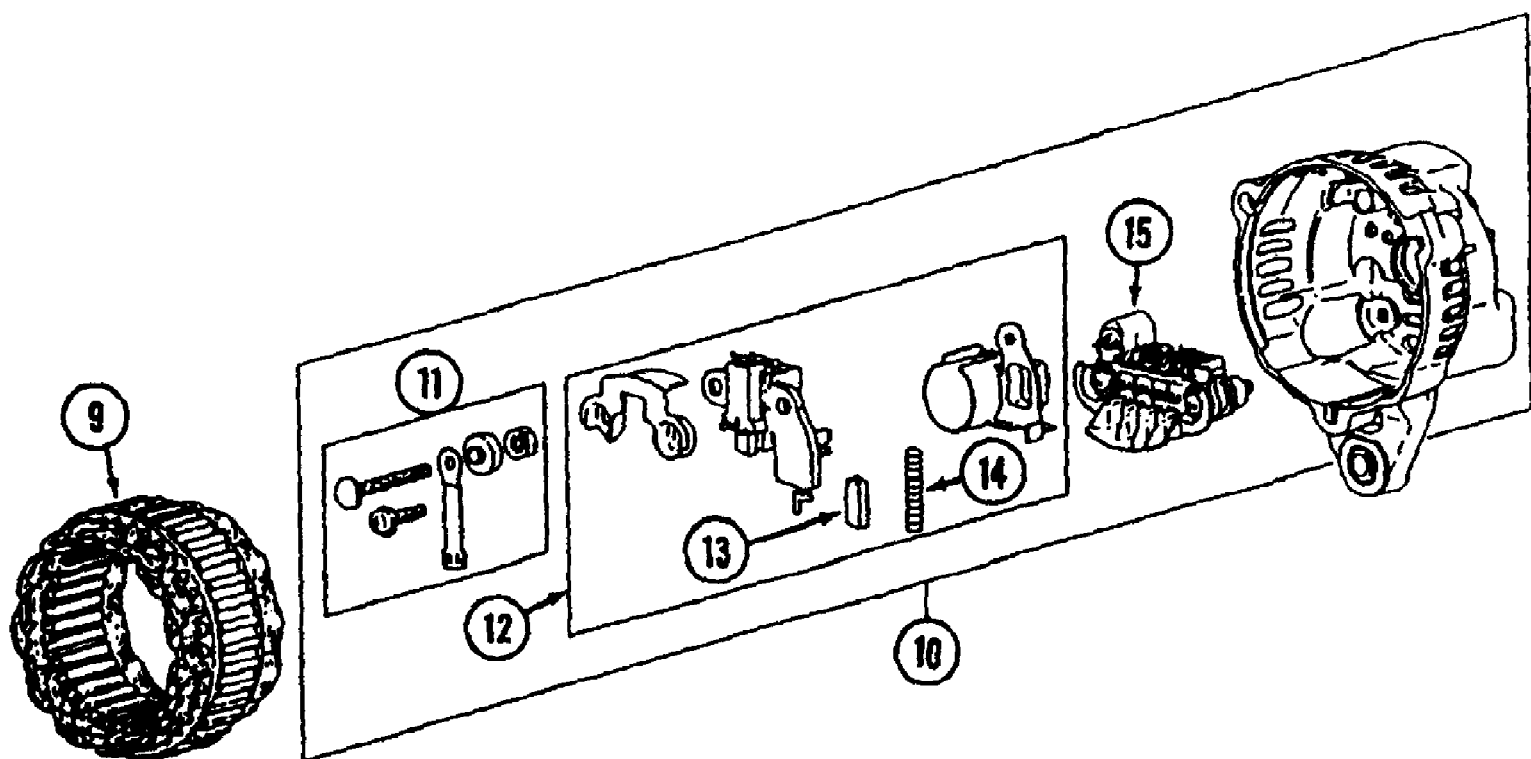

7305 Tractor
Air Cleaner SN 23838 & below

7305 Tractor
Air Cleaner SN 23838 & below

Ref #	Part Number	Qty	S/P/F	Description
1	MA-19680517000	1	F	Hose, Air A
2	MA-F1540108020	1	F	Bolt
	MA-H1540108020	1	F	Bolt
3		1		Hose, Air Not used on this product
4		1		Clamp, Hose Not used on this product
5	MA-00501100630	2		Clamp, Hose
6	MA-19630513000	1		Clamp
7	MA-19640514AG0	1		Plate
	MA-19640511000	1		Air Cleaner Ass'y. Includes items 9-13
9	MA-19640511100	1		Case Ass'y.
10	MA-10310511200	1		Element
11	MA-37000306000	1		Bolt Ass'y. Wing
12	MA-10300511300	1		Valve
13	MA-37000308000	1		Washer, Seal
14	MA-14141454000	1		Bolt, Wing
15	MA-F1540108016	2		Bolt
16	MA-19680518000	1	F	Hose, Air B
17	MA-00501100530	2	F	Clamp, Hose
18	MA-00502108083	1	F	Clamp

7305 Tractor

Page 8 of 264

Air Heater Assembly 30HP Engine 7305 S/N 23070 & Up

Ref #	Part Number	Qty	S/P/F	Description
1	MA-30H30-01800	1		Heater, Air
2	MA-30H66-03100	1		Controler
3	MA-30H66-03200	1		Relay
4	MA-30H30-1600	1		Pipe, Flange
5	MA-30H30-01700	1		Gasket
6	MA-30H30-01500	1		Bracket
10	MA-F0500108040	2		Bolt
11	MA-F3010108000	4		Nut
12	MA-F0500108035	2		Bolt
13	MA-F0500106012	2		Bolt
14	MA-F0500108016	2		Bolt
15	MA-F3000106000	1		Nut
17	MA-19680048000	1		Cover