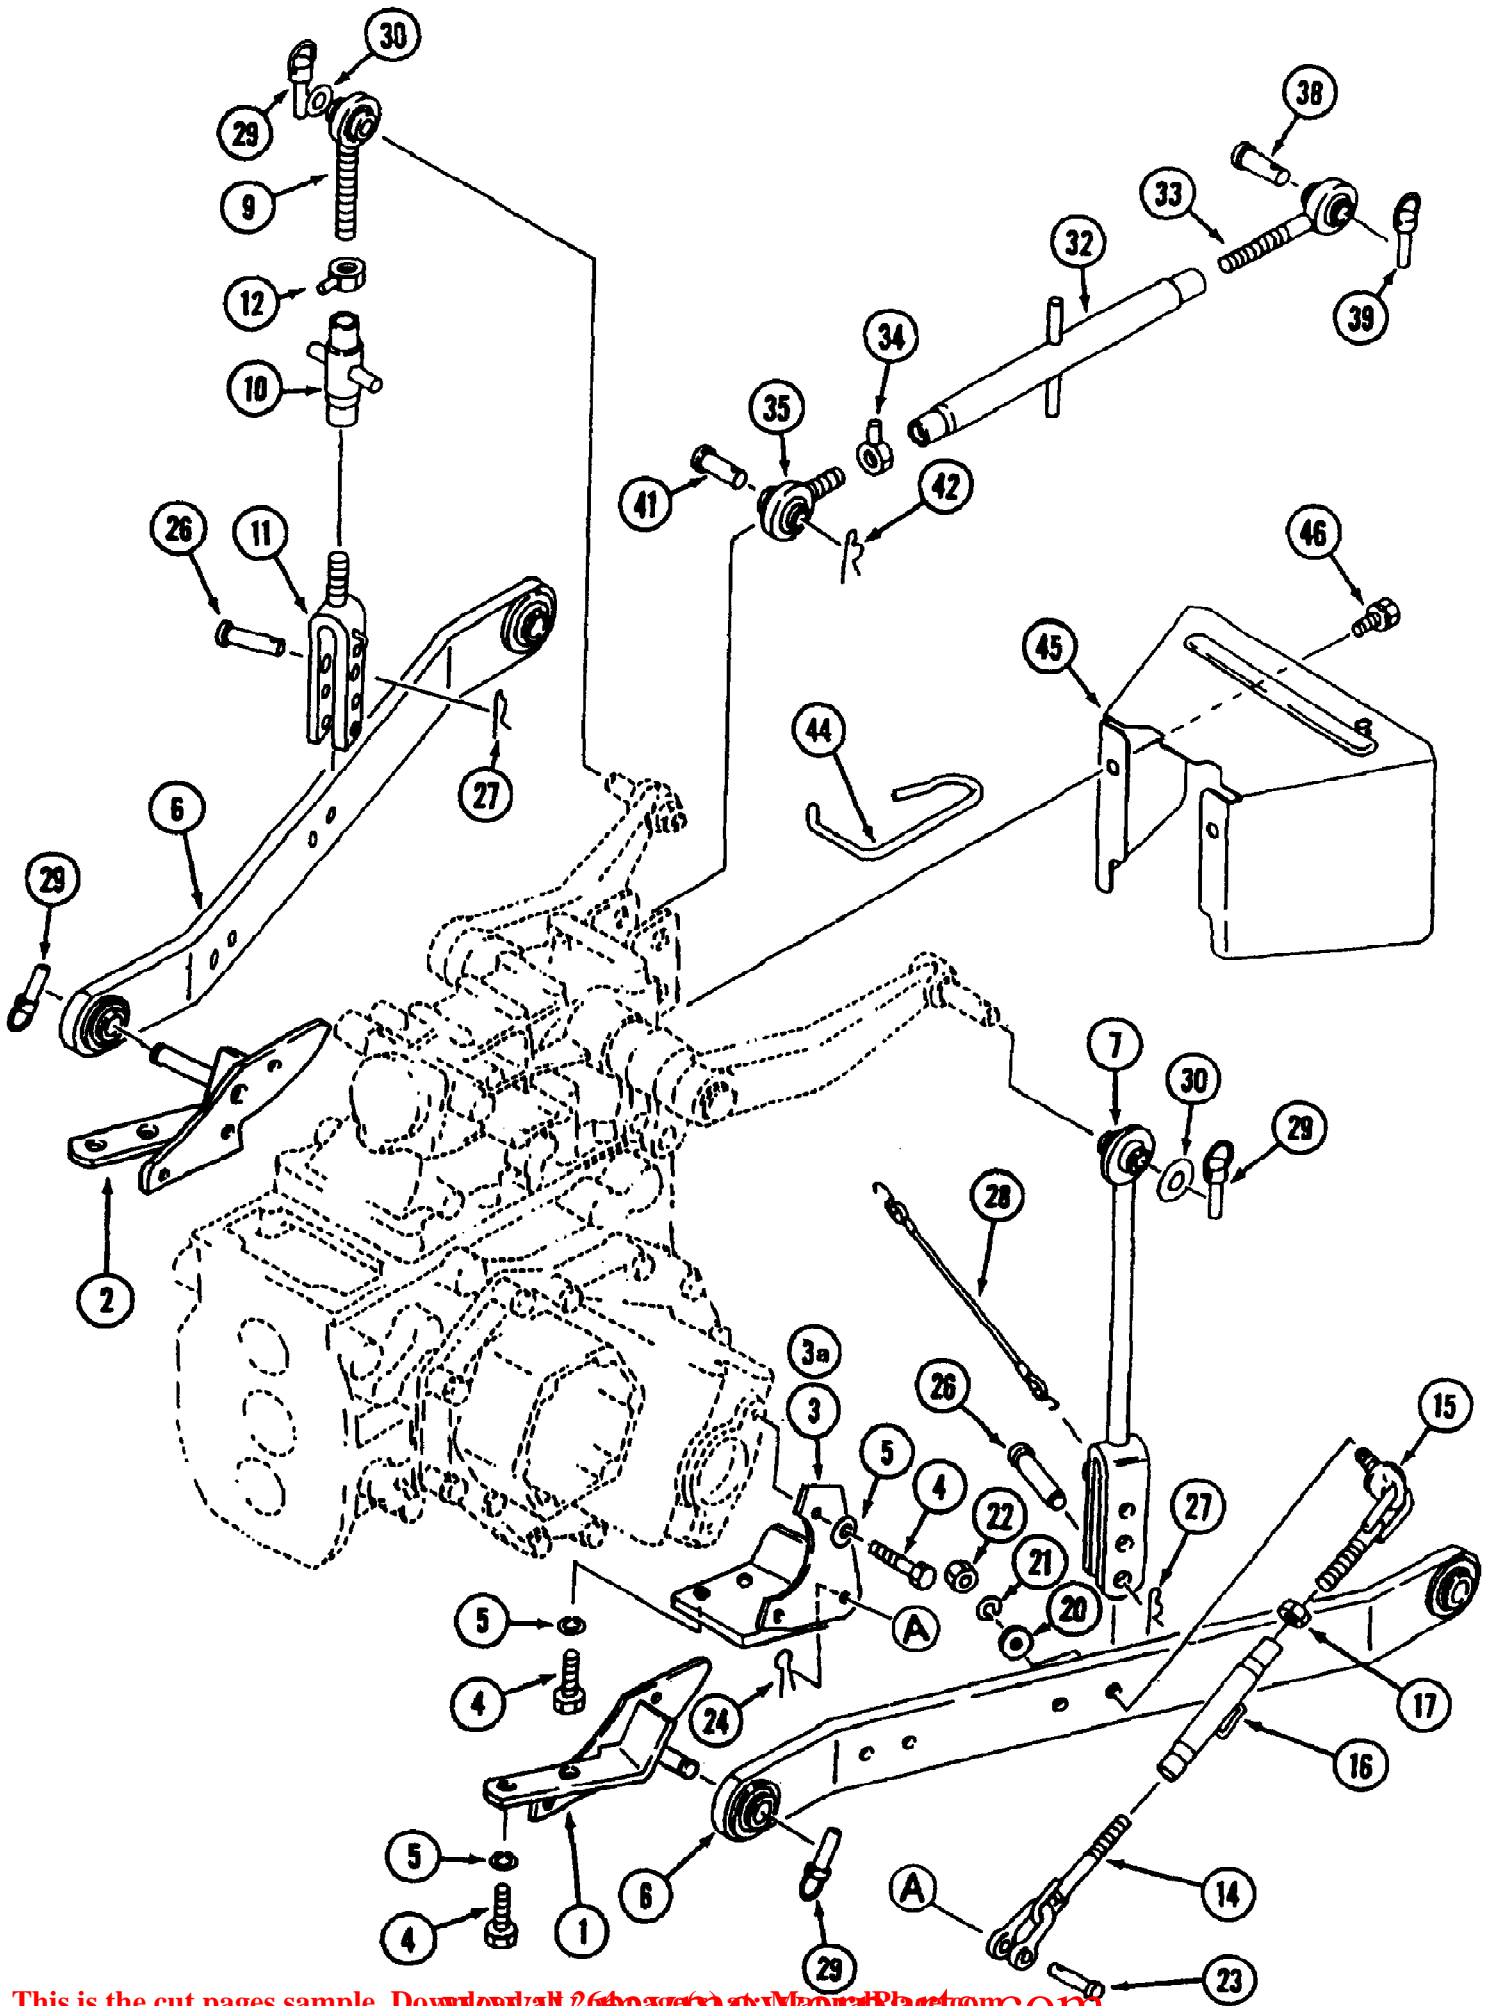

7300 Tractor
3 Point Linkage

7300 Tractor
3 Point Linkage

Page 2 of 264

Ref #	Part Number	Qty	S/P/F	Description
1	MA-19643013AG0	1	/P	Bracket L.H.
2	MA-19643015AG0	1	/P	Bracket R.H.
3	MA-19643001AG0	1		Bracket L.H.
3A	MA-19643002AG0	1		Bracket R.H.
4	MA-A0400114035	12		Bolt
5	MA-A3600101402	12		Washer
6	MA-19643006AG0	2		Link, Lower
	MA-19643005AG0	1		3P Sub Ass'y. Includes Items 6 - 42
7	MA-19643007AG0	1	/P	Rod, Lift L.H.
	MA-19643011AG0	1	/P	Rod, Lift R.H.Ass'y. Includes Items 9 - 12
9	MA-19633012AG0	1	/P	Rod A
10	MA-10323025AG0	1	/P	Lift Rod Middle
11	MA-19643014AG0	1	/P	Rod B
12	MA-10323024000	1	S	Nut, Lock
	MA-19643016001	2		Check Chain Ass'y. Includes Items 14 - 17
14	MA-19643017000	2		Chain A
15	MA-19643018000	2		Chain B
16	MA-10323027001	2		Turn Buckle
17	MA-A3000114002	2		Nut
20	MA-19643019AG0	2		Washer, Check Chain
21	MA-A3600101802	2	/P	Washer
22	MA-A3030118001	2		Nut
23	MA-19633021000	2		Pin, Clevis
24	MA-05200130020	2		Pin, Split
26	MA-10323018001	2	/P	Pin
27	MA-10323019000	2		Pin Snap
28	MA-19633024000	1		Band
29	MA-10323012000	6		Pin, Linch
30	MA-10323016000	2		Washer
	MA-19643036AG0	1		Top Link Ass'y. Includes Items 32 - 35
32	MA-19643037AG0	1	/P	Turn Buckle
33	MA-19643038AG0	1	/P	Adjuster
34	MA-19643039000	1		Nut-Lock
35	MA-19643041AG0	1	/P	Adjuster
38	MA-19633037000	1		Pin, Upper Link
39	MA-10323012000	1		Linch Pin
41	MA-19633038000	1		Pin
42	MA-19633041000	1		Pin, Snap
44	MA-19633031000	1		Hook, Top Link
45	MA-19633034AG0	1	S	Cover, PTO
46	MA-F1540112025	2		Bolt