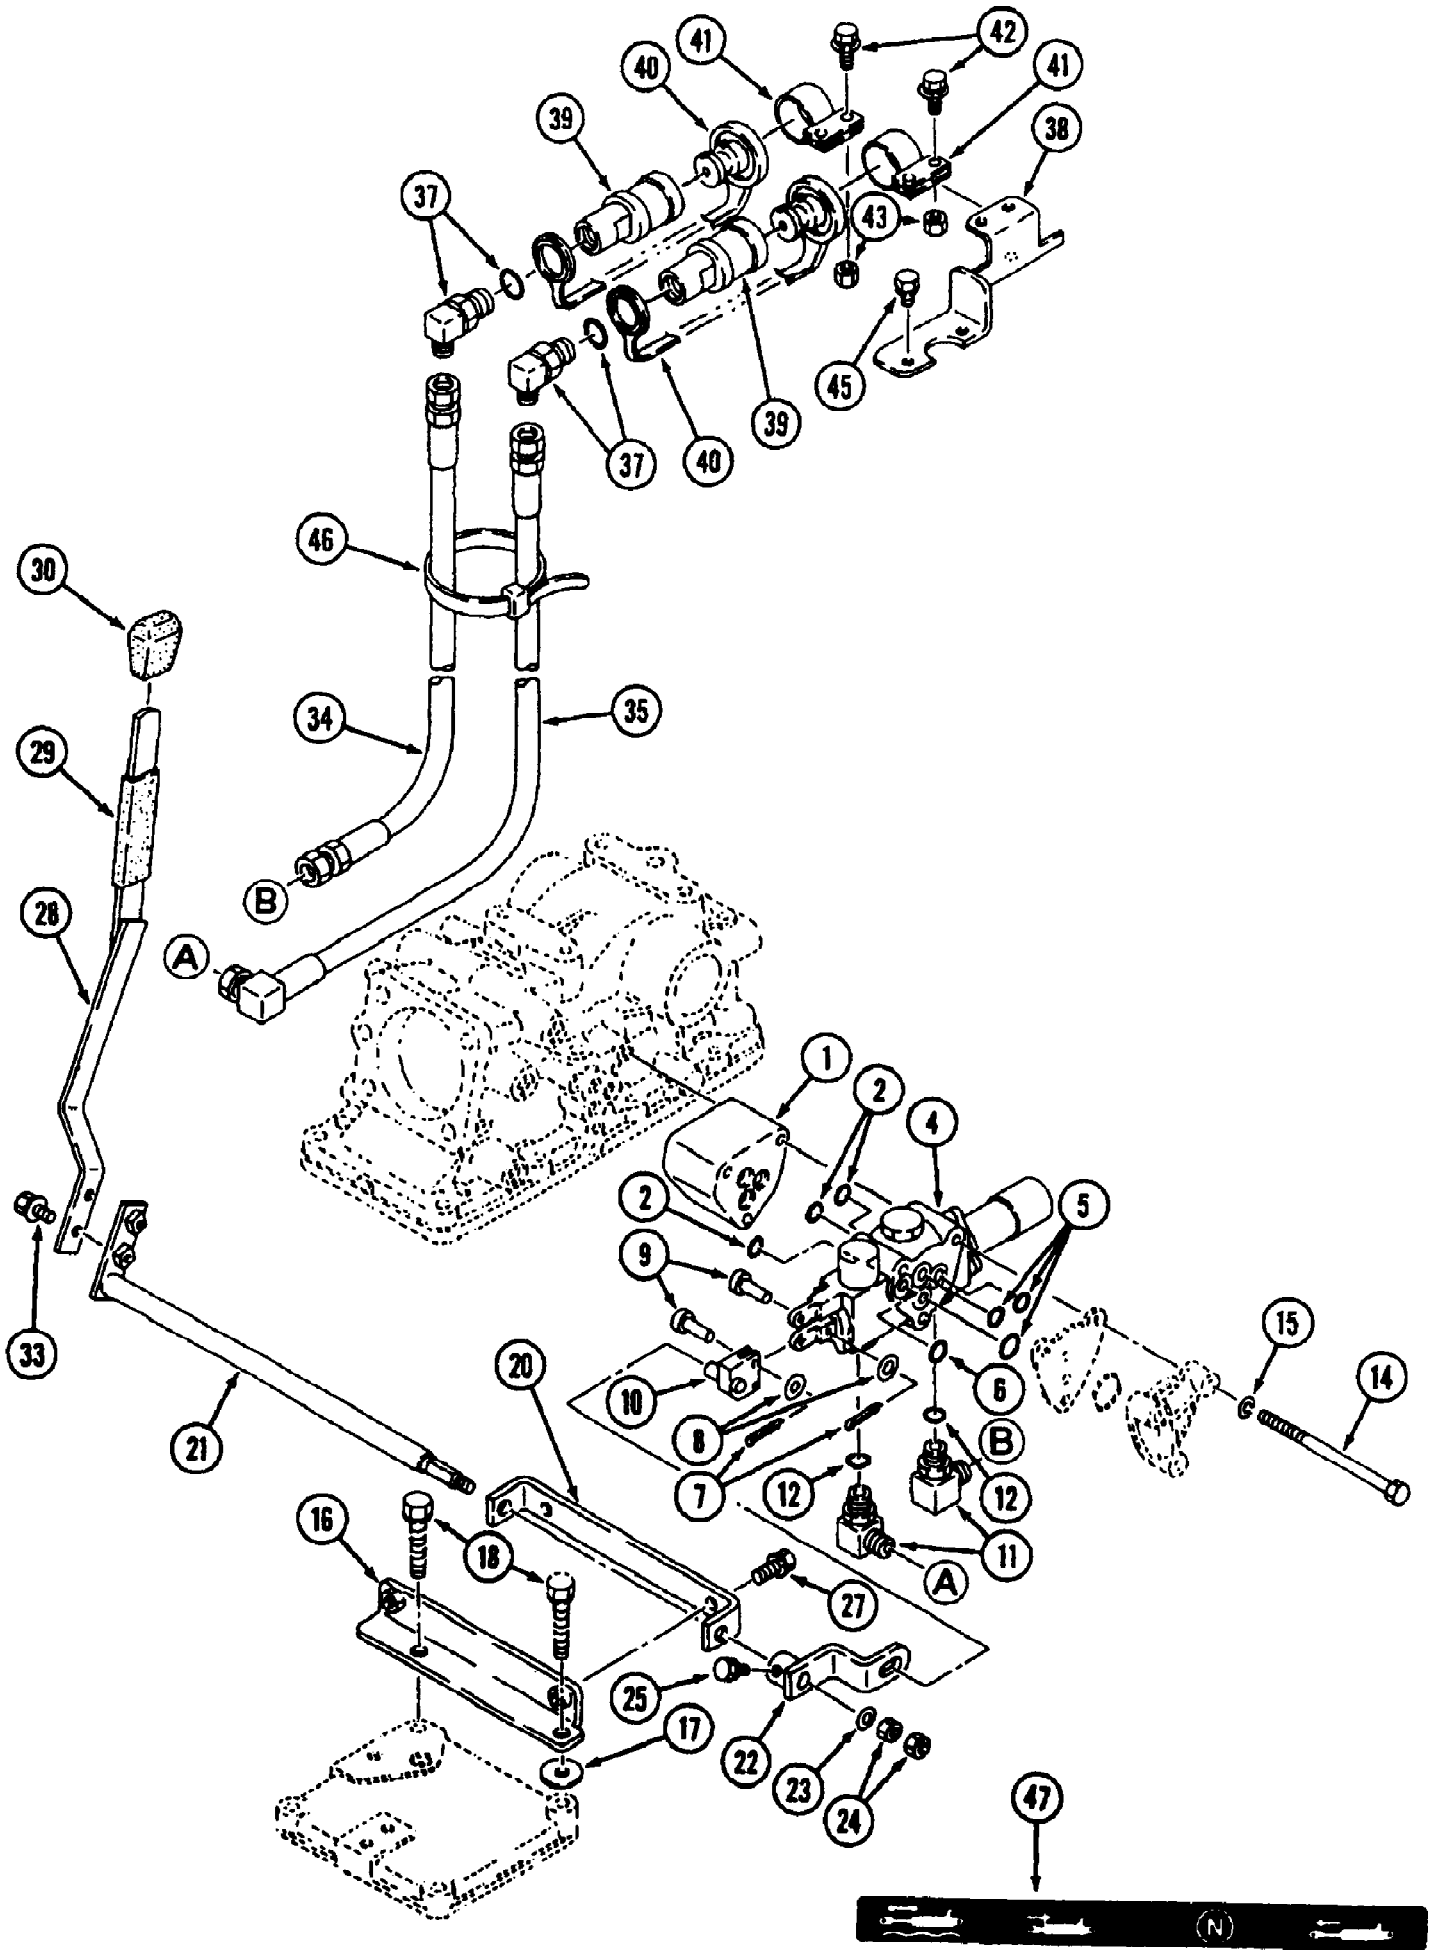

7300 Tractor

Page 10 of 264

Alternator 30 HP Engine (7300 S/N 21495-Lower/7305 S/N 22230-Lower)

Ref #	Part Number	Qty	S/P/F	Description
	MA-MM435752	1		Alternator Ass'y. Includes Items 1 - 15
1	MA-A529X02171	1		Nut Set
2	MA-A628T54270	1		Pulley Set
3	MA-A414X18271	1		Bolt Set
4	MA-A640T34970	1		Bracket Ass'y., Front
5	MA-A414X18371	1		Screw Set
6	MA-S930P61770	1		Bearing, Front
7	MA-A880T38970	1		Rotor Ass'y.
8	MA-S930P17970	1	S	Bearing, Rear
9	MA-A383T31370	1		Starter Ass'y.
10	MA-A641T74470	1		Bracket Ass'y., Rear
11	MA-A450X12571	1		Terminal Set
12	MA-A866X12571	1		Regulator Ass'y.
13	MA-A648D02570	2	S	Brush
14	MA-A389C01101	2		Spring, Brush
15	MA-A860T21670	1		Rectifier Ass'y.

7300 Tractor

Page 12 of 264

Alternator 30 HP Engine (7300 S/N 21496-Higher/7305 S/N 22231-Higher)

Ref #	Part Number	Qty	S/P/F	Description
	MA-30A68-00800	1	S	Alternator Ass'y. Includes items 1-14
1	MA-MM502565	1	S	Nut Set
2	MA-MM502578	1		Pulley Set
3	MA-MM502566	1	S	Bolt Set
4	MA-MM502597	1		Bracket Ass'y., Front
5	MA-MM502568	1		Screw Set
6	MA-MM502569	1		Bearing, Front
7	MA-MM502570	1		Rotor Ass'y.
8	MA-MM502571	1	S	Bearing, Rear
9	MA-MM502591	1		Stator Ass'y.
10	MA-MM502598	1		Bracket Ass'y., Rear
11	MA-MM502585	1		Regulator Set
12	MA-MM502577	2	S	Brush
13	MA-MM502599	1		Rectifier Ass'y.
14	MA-MM502588	1	S	Nut Set

7300 Tractor
 Alternator 30HP Engine 7300 S/N 21933 & Up

Ref #	Part Number	Qty	S/P/F	Description
	MA-30A68-00801	1	/P	Alternator Ass'y. Includes items 1-14
1	MA-MM502565	1	S	Nut Set
2	MA-MM502578	1		Pulley Ass'y.
3	MA-MM502566	1	S	Bolt Set
4	MA-47X11-02295	1		Bracket Ass'y., Front
5	MA-MM502568	1		Screw Set
6	MA-47X11-02296	1		Bearing, Front
7	MA-47X11-02301	1		Rotor Ass'y.
8	MA-MM502571	1	S	Bearing, Rear
9	MA-MM502591	1		Stator Ass'y.
10	MA-MM502598	1		Bracket Ass'y., Rear
11	MA-47X11-02304	1		Regulator Set
12	MA-MM502577	2	S	Brush
13	MA-MM502599	1		Rectifier Ass'y.
14	MA-MM502588	1	S	Nut Set