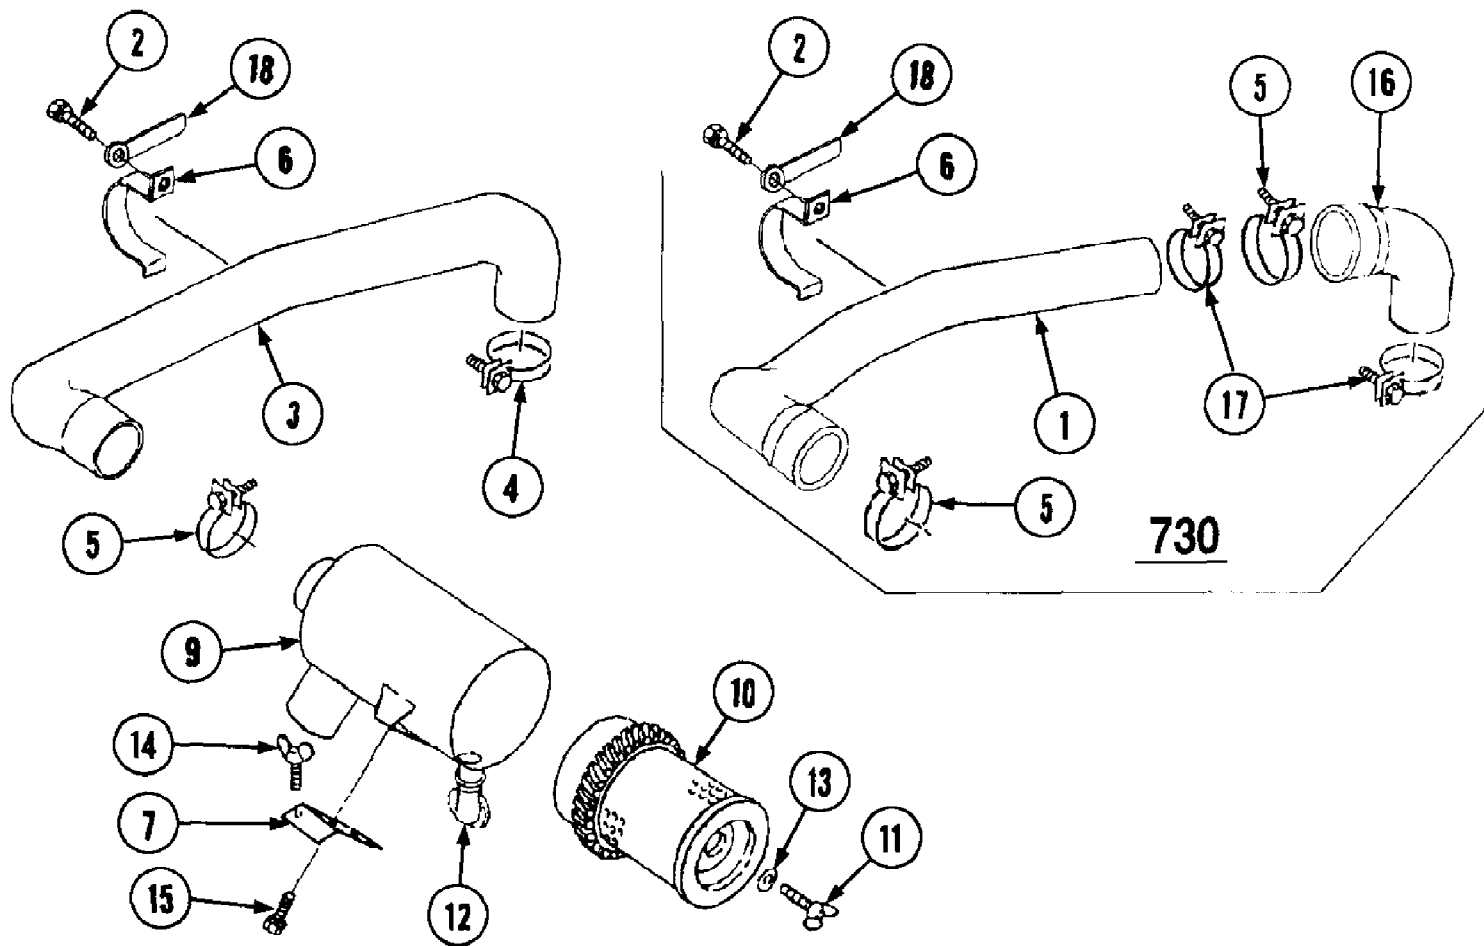

7300 Tractor
Air Cleaner SN 22221 & below

7300 Tractor
Air Cleaner SN 22221 & below

Ref #	Part Number	Qty	S/P/F	Description
1	MA-19680517000	1	F	Hose, Air A
2	MA-F1540108020	1	F	Bolt
	MA-H1540108020	1	F	Bolt
3		1		Hose, Air Not used on this product
4		1		Clamp, Hose Not used on this product
5	MA-00501100630	2		Clamp, Hose
6	MA-19630513000	1		Clamp
7	MA-19640514AG0	1		Plate
	MA-19640511000	1		Air Cleaner Ass'y. Includes items 9-13
9	MA-19640511100	1		Case Ass'y.
10	MA-10310511200	1		Element
11	MA-37000306000	1		Bolt Ass'y. Wing
12	MA-10300511300	1		Valve
13	MA-37000308000	1		Washer, Seal
14	MA-14141454000	1		Bolt, Wing
15	MA-F1540108016	2		Bolt
16	MA-19680518000	1	F	Hose, Air B
17	MA-00501100530	2	F	Clamp, Hose
18	MA-00502108083	1	F	Clamp