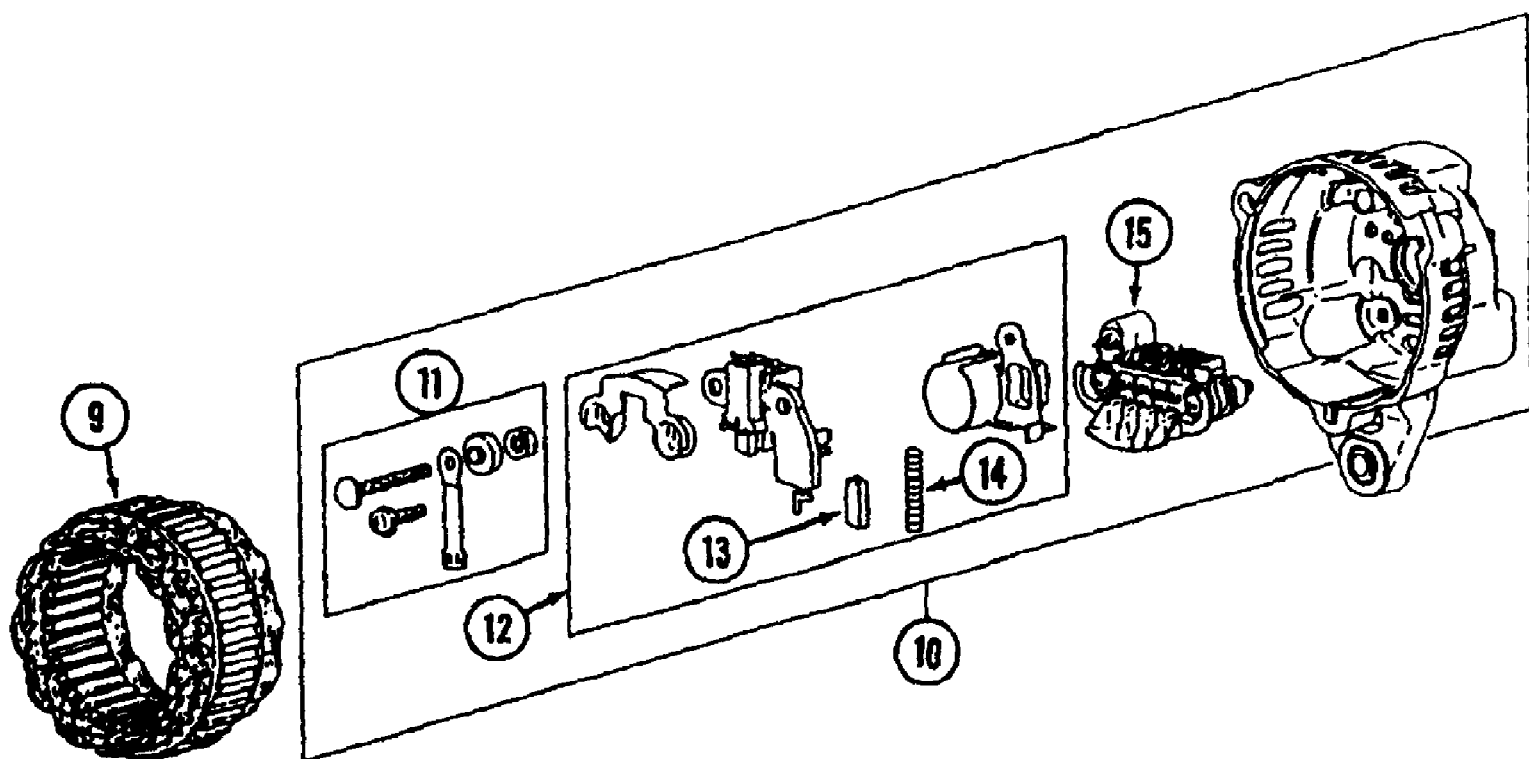

7300 Tractor
Air Cleaner SN 22221 & below

7300 Tractor
Air Cleaner SN 22221 & below

Ref #	Part Number	Qty	S/P/F	Description
1	MA-19680517000	1	F	Hose, Air A
2	MA-F1540108020	1	F	Bolt
	MA-H1540108020	1	F	Bolt
3		1		Hose, Air Not used on this product
4		1		Clamp, Hose Not used on this product
5	MA-00501100630	2		Clamp, Hose
6	MA-19630513000	1		Clamp
7	MA-19640514AG0	1		Plate
	MA-19640511000	1		Air Cleaner Ass'y. Includes items 9-13
9	MA-19640511100	1		Case Ass'y.
10	MA-10310511200	1		Element
11	MA-37000306000	1		Bolt Ass'y. Wing
12	MA-10300511300	1		Valve
13	MA-37000308000	1		Washer, Seal
14	MA-14141454000	1		Bolt, Wing
15	MA-F1540108016	2		Bolt
16	MA-19680518000	1	F	Hose, Air B
17	MA-00501100530	2	F	Clamp, Hose
18	MA-00502108083	1	F	Clamp

7300 Tractor

Page 8 of 264

Air Heater Assembly 30HP Engine 7300 S/N 21933 & Up

Ref #	Part Number	Qty	S/P/F	Description
1	MA-30H30-01800	1		Heater, Air
2	MA-30H66-03100	1		Controler
3	MA-30H66-03200	1		Relay
4	MA-30H30-1600	1		Pipe, Flange
5	MA-30H30-01700	1		Gasket
6	MA-30H30-01500	1		Bracket
10	MA-F0500108040	2		Bolt
11	MA-F3010108000	4		Nut
12	MA-F0500108035	2		Bolt
13	MA-F0500106012	2		Bolt
14	MA-F0500108016	2		Bolt
15	MA-F3000106000	1		Nut
17	MA-19680048000	1		Cover