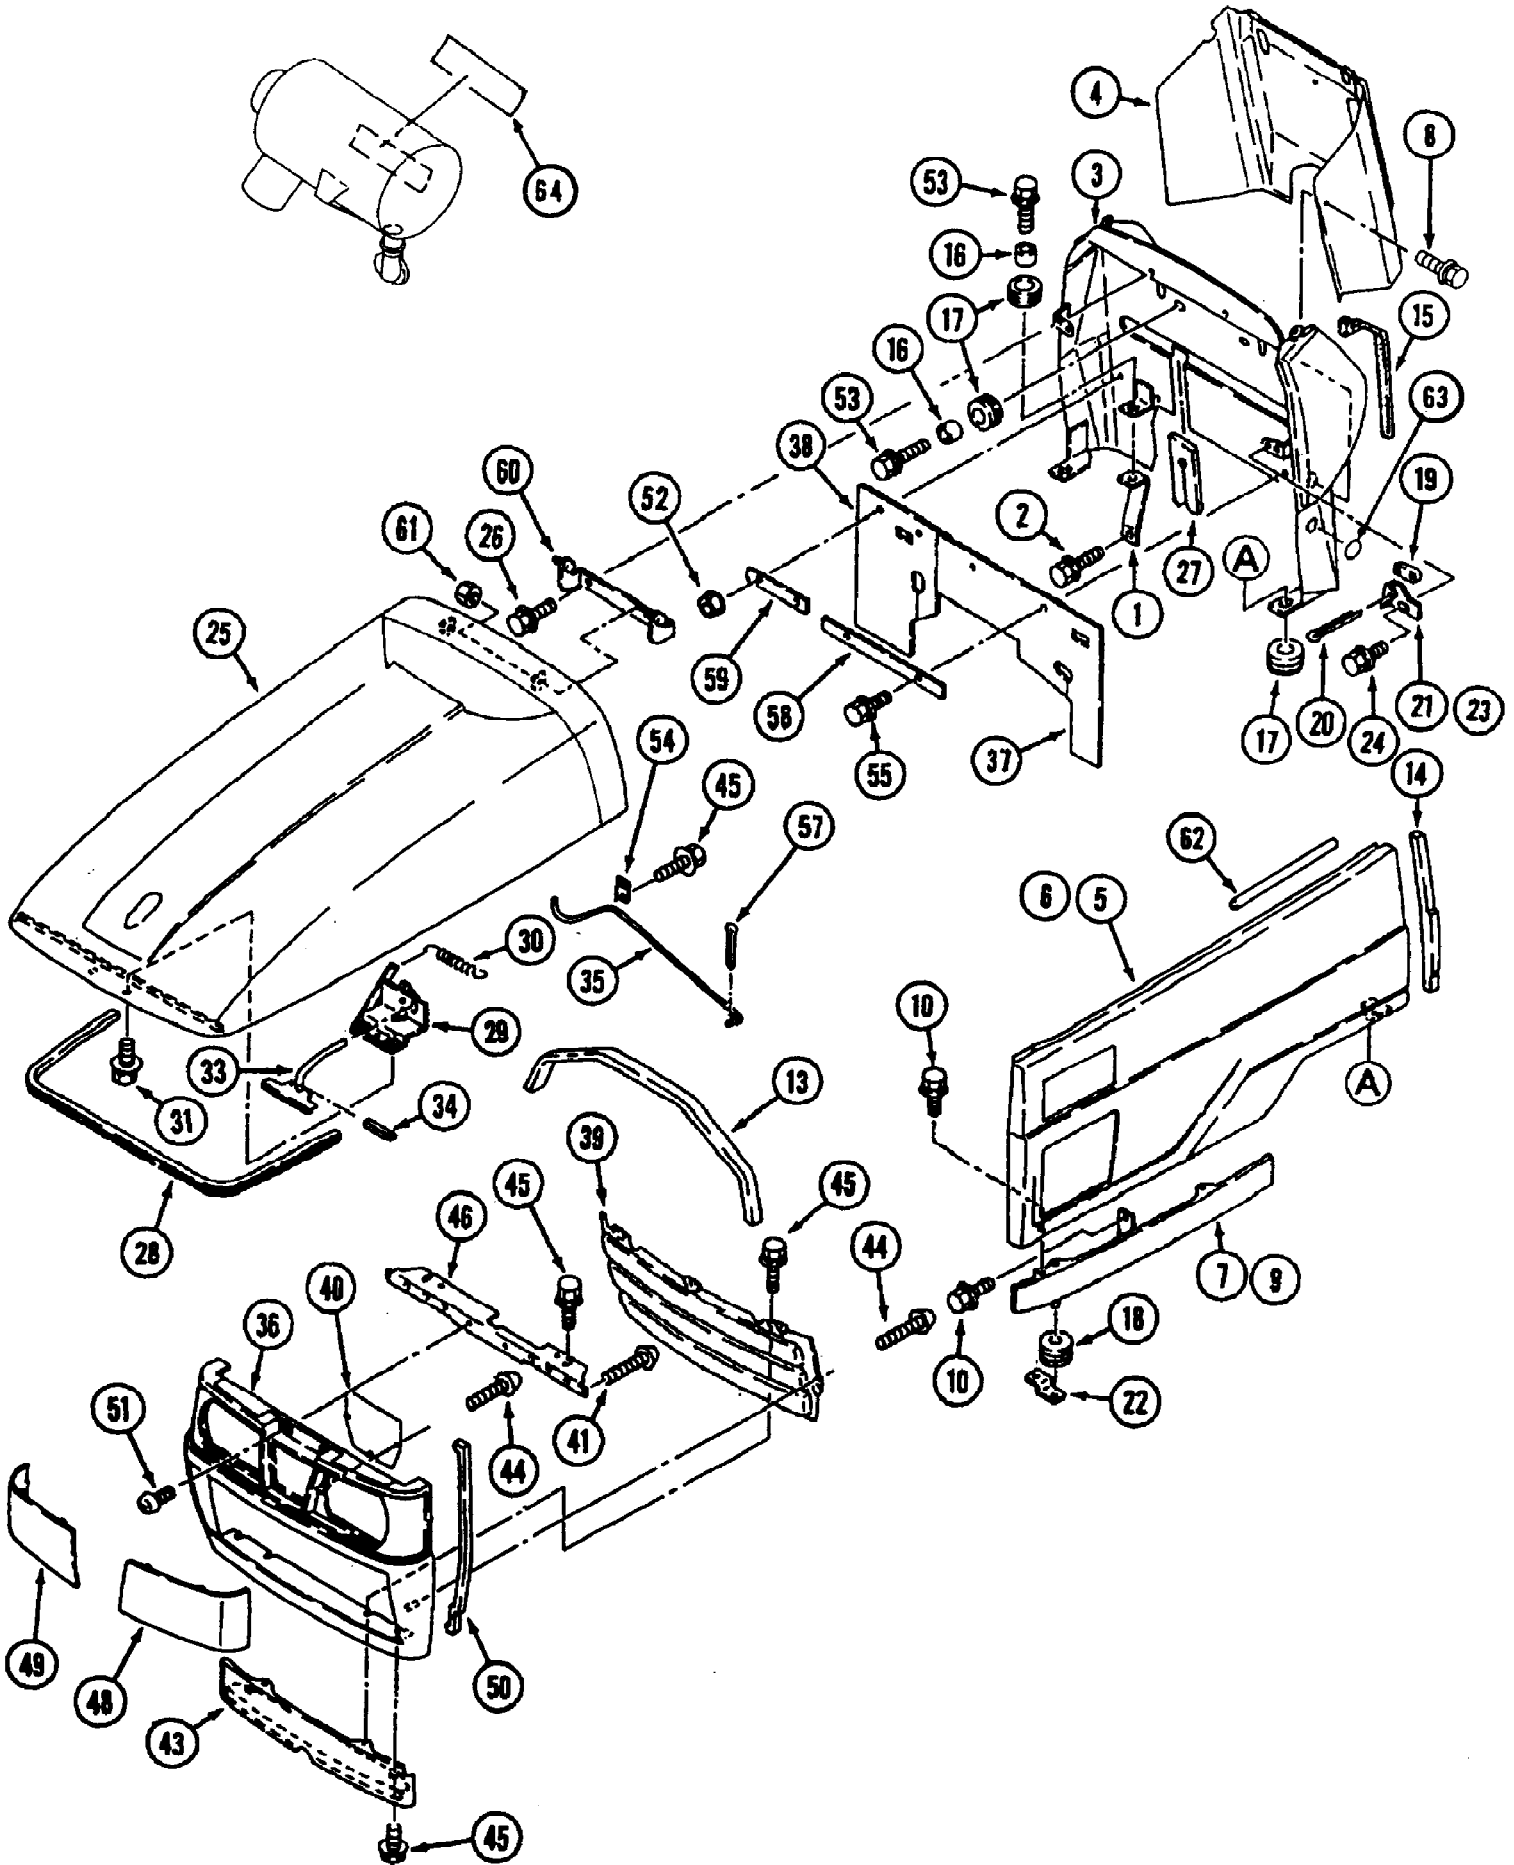

7300 Tractor
 Alternator 30HP Engine 7300 S/N 21933 & Up

Ref #	Part Number	Qty	S/P/F	Description
	MA-30A68-00801	1	/P	Alternator Ass'y. Includes items 1-14
1	MA-MM502565	1	S	Nut Set
2	MA-MM502578	1		Pulley Ass'y.
3	MA-MM502566	1	S	Bolt Set
4	MA-47X11-02295	1		Bracket Ass'y., Front
5	MA-MM502568	1		Screw Set
6	MA-47X11-02296	1		Bearing, Front
7	MA-47X11-02301	1		Rotor Ass'y.
8	MA-MM502571	1	S	Bearing, Rear
9	MA-MM502591	1		Stator Ass'y.
10	MA-MM502598	1		Bracket Ass'y., Rear
11	MA-47X11-02304	1		Regulator Set
12	MA-MM502577	2	S	Brush
13	MA-MM502599	1		Rectifier Ass'y.
14	MA-MM502588	1	S	Nut Set

7300 Tractor
Auxiliary Valve Kit

Page 16 of 264

Ref #	Part Number	Qty	S/P/F	Description
1	MA-19642481000	1		Spacer
2	MA-08301100120	3	/P	O-Ring
	MA-19632482AG0	1		Aux.Valve Ass'y. Includes Items 4 - 9
4		1		Body
5	MA-08300100120	3	S	O-Ring
6	MA-08300100160	1	/P	O-Ring
7	MA-05200125016	3	S	Pin,Split
8	MA-03500130815	3		Washer
9	MA-11556501270	3		Pin,Clevis
10	MA-19642483000	1		Arm
11	MA-06313117170	2		Elbow 90
12	MA-08300100140	2		O-Ring
14	MA-A0540108140	3		Bolt
15	MA-A3600100802	3		Washer
16	MA-19642484AG0	1		Bracket
17	MA-03500161032	1		Washer
18	MA-F1550110055	2		Bolt
20	MA-19642485AG0	1		Bracket
21	MA-19642486000	1		Shaft
22	MA-19642487000	1		Arm
23	MA-03500140818	1		Washer
24	MA-A3010108002	2		Nut
25	MA-A0500108012	1		Bolt
27	MA-F1540108020	2		Bolt
	MA-19642488AG0	1		Lever Ass'y. Includes Items 28 & 29
28		1		Lever
29	MA-19632439000	1		Tube
30	MA-11742449000	1		Grip
33	MA-H1540108016	2		Bolt
34	MA-19642492000	1		Hose Ass'y.
35	MA-19642493000	1		Hose Ass'y.
37	MA-19632494000	2		Fitting
38	MA-19632496AG0	1		Bracket
39	727-3093	2	S	Coupling
40	731-3177	2		Plug/A
41	MA-12185264000	2		Clamp, Coupler
42	MA-H1540108020	4		Bolt
43	MA-F3010108001	4		Nut
45	MA-F1540108012	2		Bolt
46	MA-00511070070	1		Band, Wire
47	MA-19632753000	1		Label, Aux. Valve