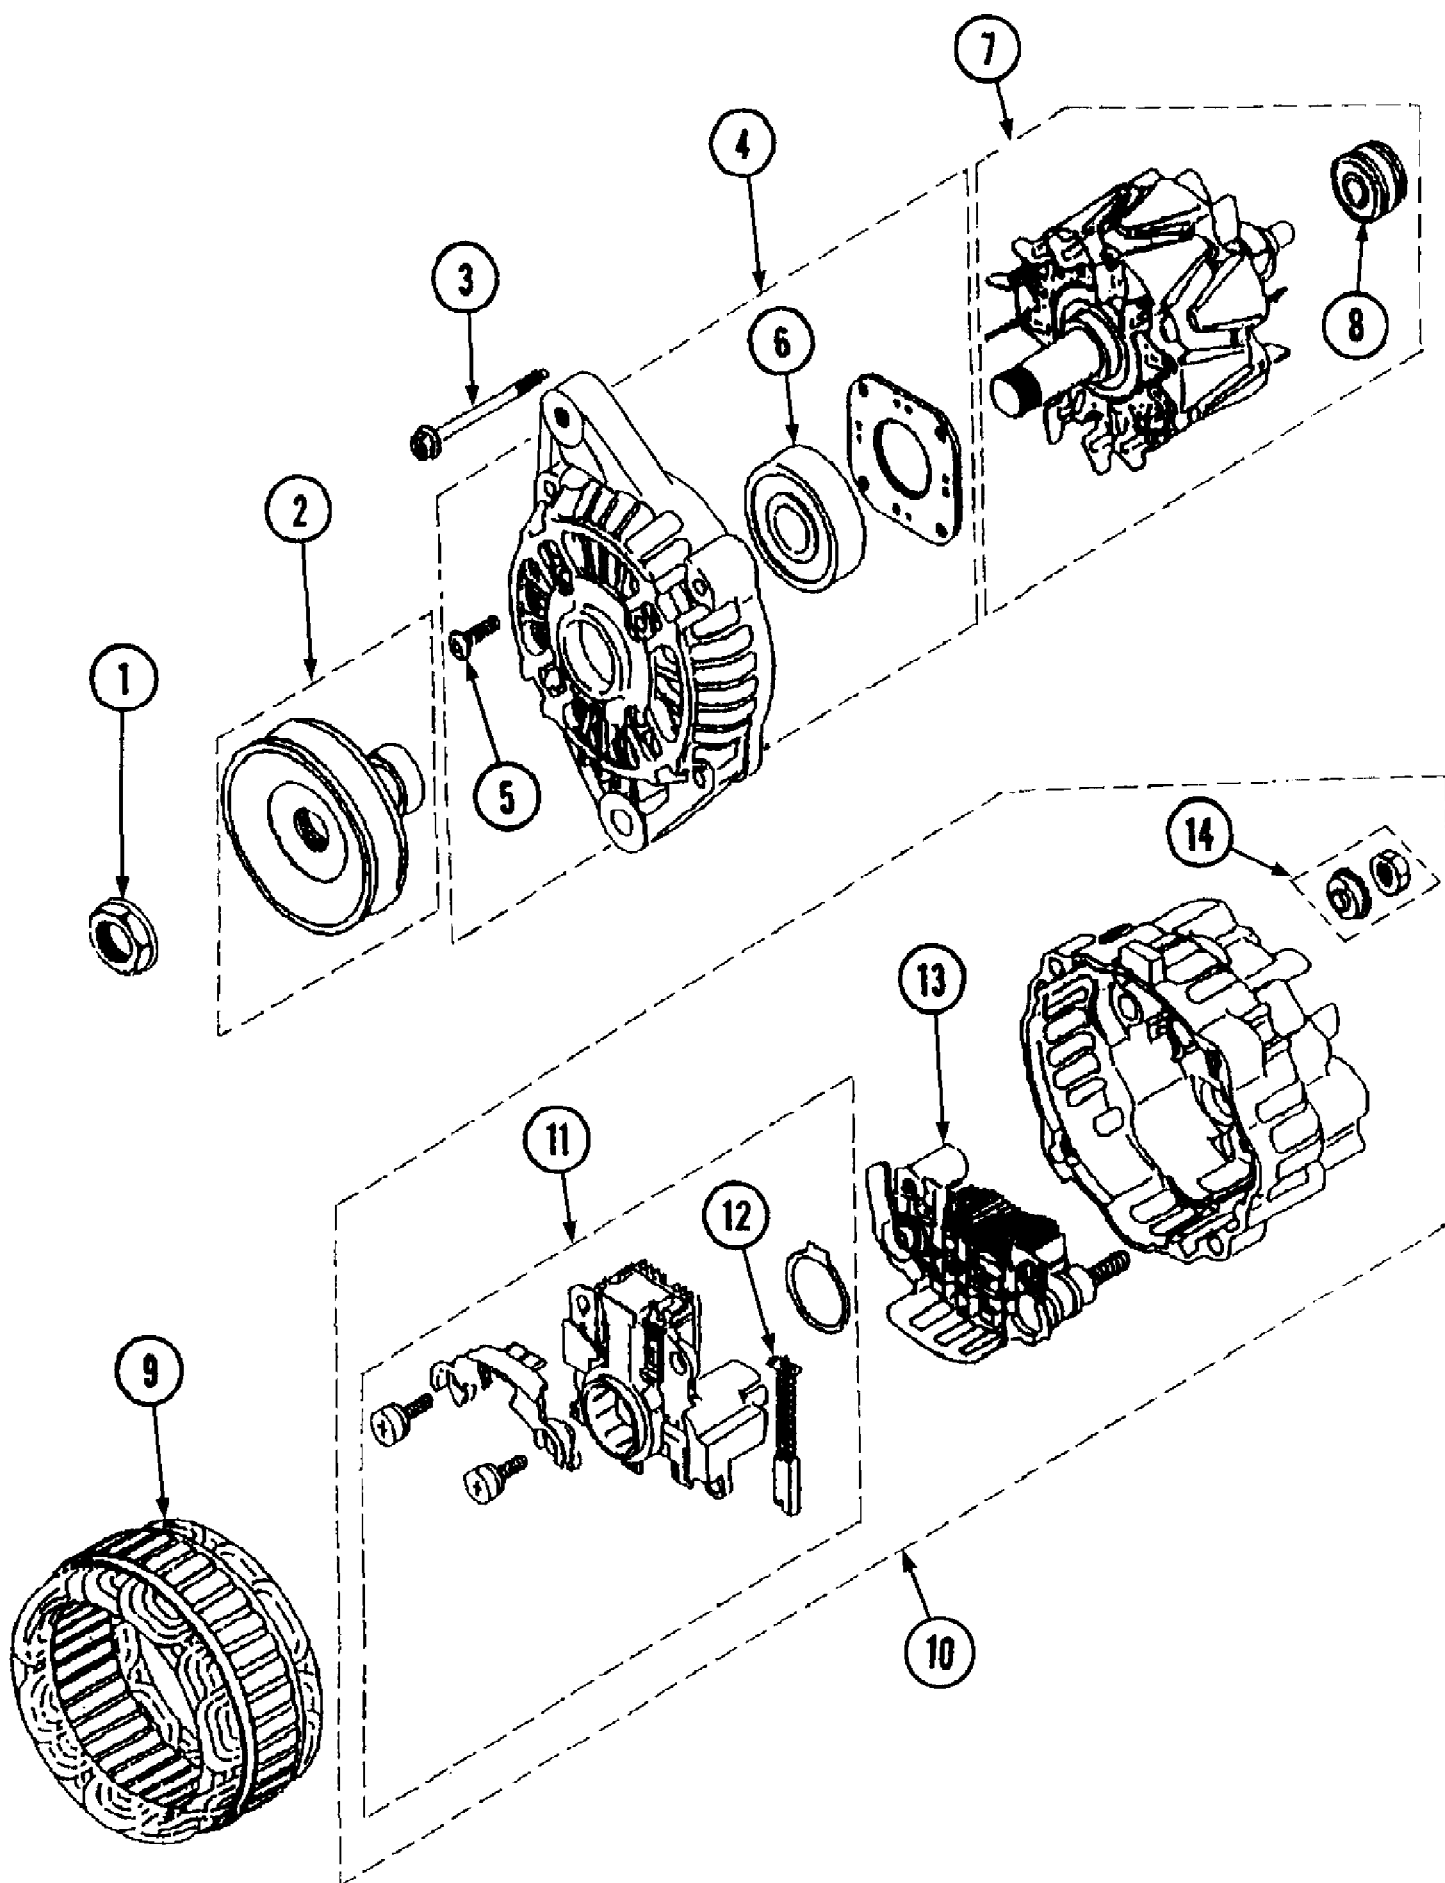

7300 Tractor
Air Cleaner SN 22221 & below

7300 Tractor
Air Cleaner SN 22221 & below

Ref #	Part Number	Qty	S/P/F	Description
1	MA-19680517000	1	F	Hose, Air A
2	MA-F1540108020	1	F	Bolt
	MA-H1540108020	1	F	Bolt
3		1		Hose, Air Not used on this product
4		1		Clamp, Hose Not used on this product
5	MA-00501100630	2		Clamp, Hose
6	MA-19630513000	1		Clamp
7	MA-19640514AG0	1		Plate
	MA-19640511000	1		Air Cleaner Ass'y. Includes items 9-13
9	MA-19640511100	1		Case Ass'y.
10	MA-10310511200	1		Element
11	MA-37000306000	1		Bolt Ass'y. Wing
12	MA-10300511300	1		Valve
13	MA-37000308000	1		Washer, Seal
14	MA-14141454000	1		Bolt, Wing
15	MA-F1540108016	2		Bolt
16	MA-19680518000	1	F	Hose, Air B
17	MA-00501100530	2	F	Clamp, Hose
18	MA-00502108083	1	F	Clamp

7300 Tractor

Page 8 of 264

Air Heater Assembly 30HP Engine 7300 S/N 21933 & Up

Ref #	Part Number	Qty	S/P/F	Description
1	MA-30H30-01800	1		Heater, Air
2	MA-30H66-03100	1		Controler
3	MA-30H66-03200	1		Relay
4	MA-30H30-1600	1		Pipe, Flange
5	MA-30H30-01700	1		Gasket
6	MA-30H30-01500	1		Bracket
10	MA-F0500108040	2		Bolt
11	MA-F3010108000	4		Nut
12	MA-F0500108035	2		Bolt
13	MA-F0500106012	2		Bolt
14	MA-F0500108016	2		Bolt
15	MA-F3000106000	1		Nut
17	MA-19680048000	1		Cover

7300 Tractor

Page 10 of 264

Alternator 30 HP Engine (7300 S/N 21495-Lower/7305 S/N 22230-Lower)

Ref #	Part Number	Qty	S/P/F	Description
	MA-MM435752	1		Alternator Ass'y. Includes Items 1 - 15
1	MA-A529X02171	1		Nut Set
2	MA-A628T54270	1		Pulley Set
3	MA-A414X18271	1		Bolt Set
4	MA-A640T34970	1		Bracket Ass'y., Front
5	MA-A414X18371	1		Screw Set
6	MA-S930P61770	1		Bearing, Front
7	MA-A880T38970	1		Rotor Ass'y.
8	MA-S930P17970	1	S	Bearing, Rear
9	MA-A383T31370	1		Starter Ass'y.
10	MA-A641T74470	1		Bracket Ass'y., Rear
11	MA-A450X12571	1		Terminal Set
12	MA-A866X12571	1		Regulator Ass'y.
13	MA-A648D02570	2	S	Brush
14	MA-A389C01101	2		Spring, Brush
15	MA-A860T21670	1		Rectifier Ass'y.