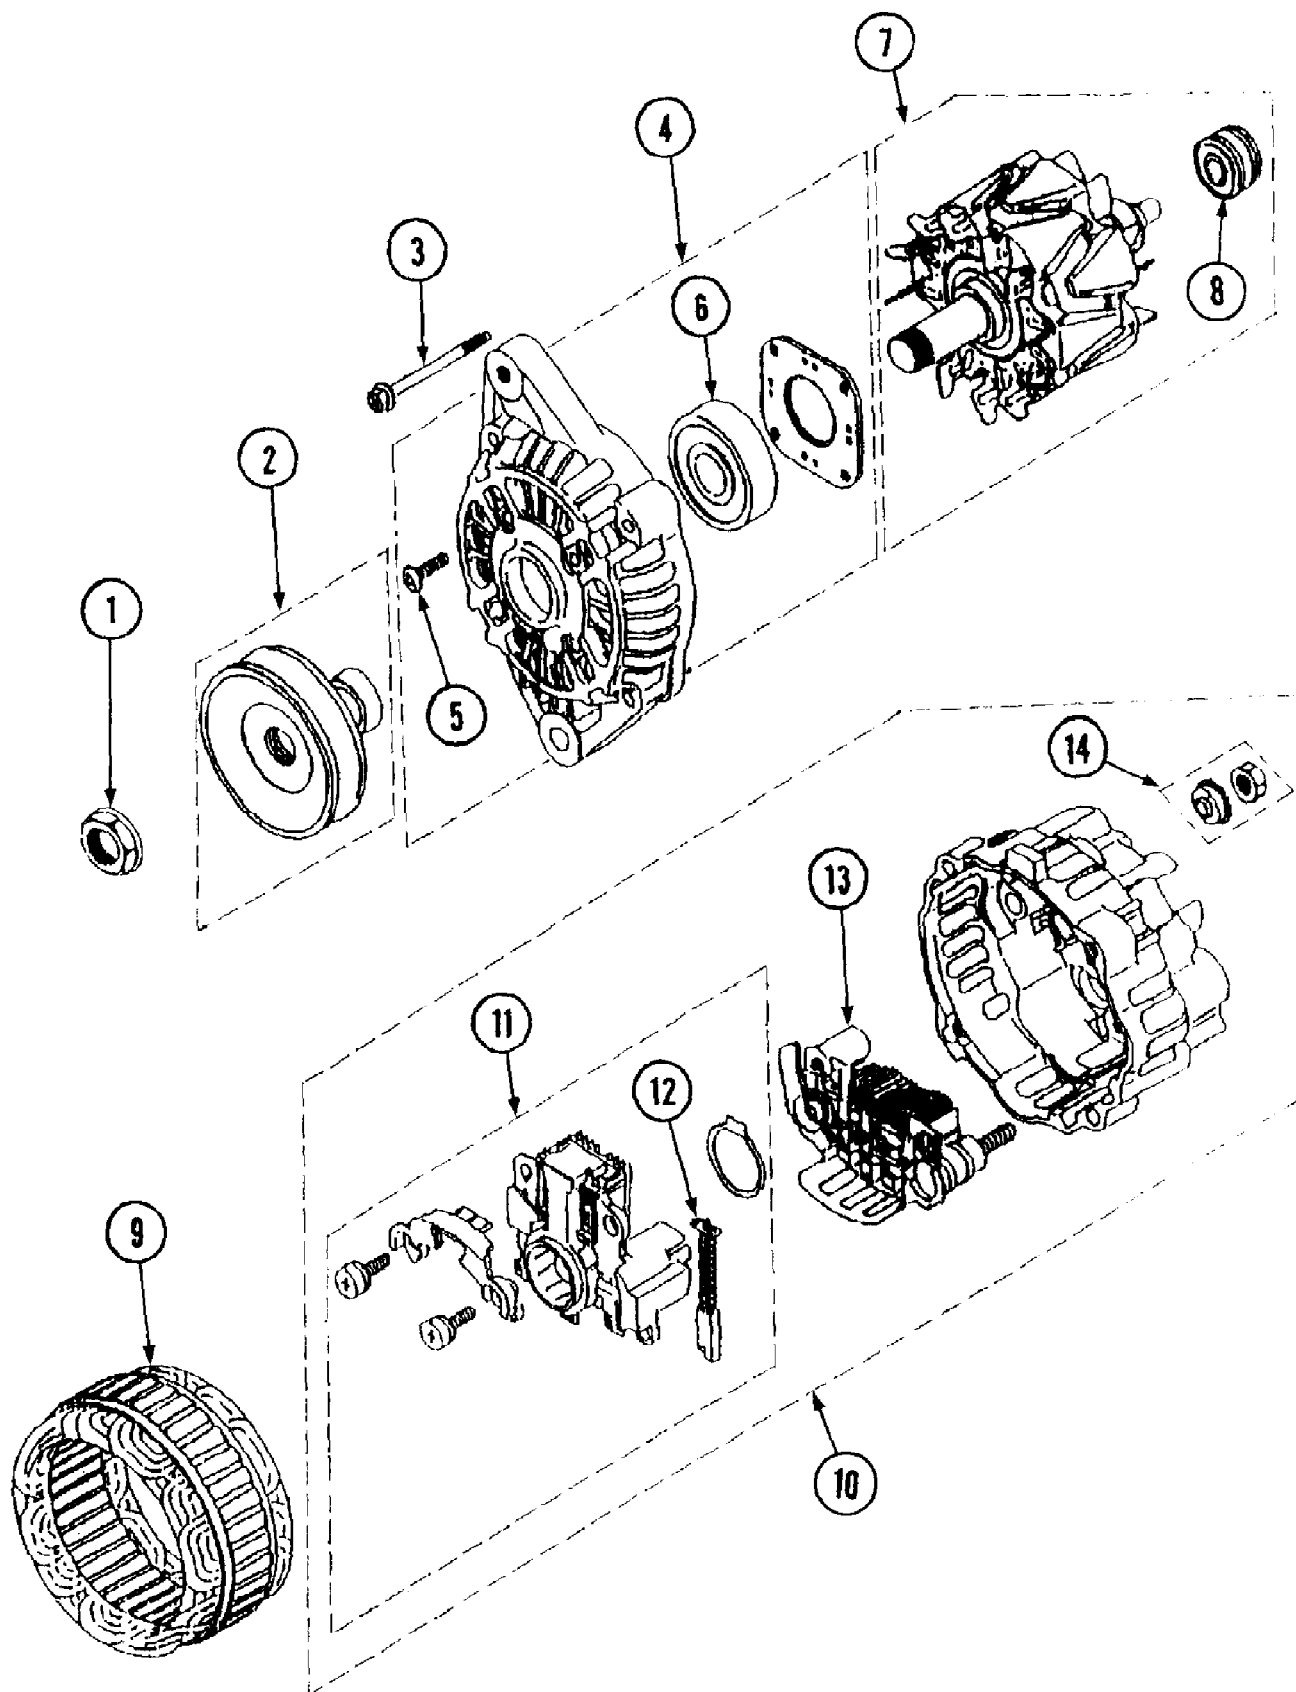

7300 Tractor

Page 10 of 264

Alternator 30 HP Engine (7300 S/N 21495-Lower/7305 S/N 22230-Lower)

Ref #	Part Number	Qty	S/P/F	Description
	MA-MM435752	1		Alternator Ass'y. Includes Items 1 - 15
1	MA-A529X02171	1		Nut Set
2	MA-A628T54270	1		Pulley Set
3	MA-A414X18271	1		Bolt Set
4	MA-A640T34970	1		Bracket Ass'y., Front
5	MA-A414X18371	1		Screw Set
6	MA-S930P61770	1		Bearing, Front
7	MA-A880T38970	1		Rotor Ass'y.
8	MA-S930P17970	1	S	Bearing, Rear
9	MA-A383T31370	1		Starter Ass'y.
10	MA-A641T74470	1		Bracket Ass'y., Rear
11	MA-A450X12571	1		Terminal Set
12	MA-A866X12571	1		Regulator Ass'y.
13	MA-A648D02570	2	S	Brush
14	MA-A389C01101	2		Spring, Brush
15	MA-A860T21670	1		Rectifier Ass'y.

7300 Tractor

Page 12 of 264

Alternator 30 HP Engine (7300 S/N 21496-Higher/7305 S/N 22231-Higher)

Ref #	Part Number	Qty	S/P/F	Description
	MA-30A68-00800	1	S	Alternator Ass'y. Includes items 1-14
1	MA-MM502565	1	S	Nut Set
2	MA-MM502578	1		Pulley Set
3	MA-MM502566	1	S	Bolt Set
4	MA-MM502597	1		Bracket Ass'y., Front
5	MA-MM502568	1		Screw Set
6	MA-MM502569	1		Bearing, Front
7	MA-MM502570	1		Rotor Ass'y.
8	MA-MM502571	1	S	Bearing, Rear
9	MA-MM502591	1		Stator Ass'y.
10	MA-MM502598	1		Bracket Ass'y., Rear
11	MA-MM502585	1		Regulator Set
12	MA-MM502577	2	S	Brush
13	MA-MM502599	1		Rectifier Ass'y.
14	MA-MM502588	1	S	Nut Set

7300 Tractor
 Alternator 30HP Engine 7300 S/N 21933 & Up

Ref #	Part Number	Qty	S/P/F	Description
	MA-30A68-00801	1	/P	Alternator Ass'y. Includes items 1-14
1	MA-MM502565	1	S	Nut Set
2	MA-MM502578	1		Pulley Ass'y.
3	MA-MM502566	1	S	Bolt Set
4	MA-47X11-02295	1		Bracket Ass'y., Front
5	MA-MM502568	1		Screw Set
6	MA-47X11-02296	1		Bearing, Front
7	MA-47X11-02301	1		Rotor Ass'y.
8	MA-MM502571	1	S	Bearing, Rear
9	MA-MM502591	1		Stator Ass'y.
10	MA-MM502598	1		Bracket Ass'y., Rear
11	MA-47X11-02304	1		Regulator Set
12	MA-MM502577	2	S	Brush
13	MA-MM502599	1		Rectifier Ass'y.
14	MA-MM502588	1	S	Nut Set