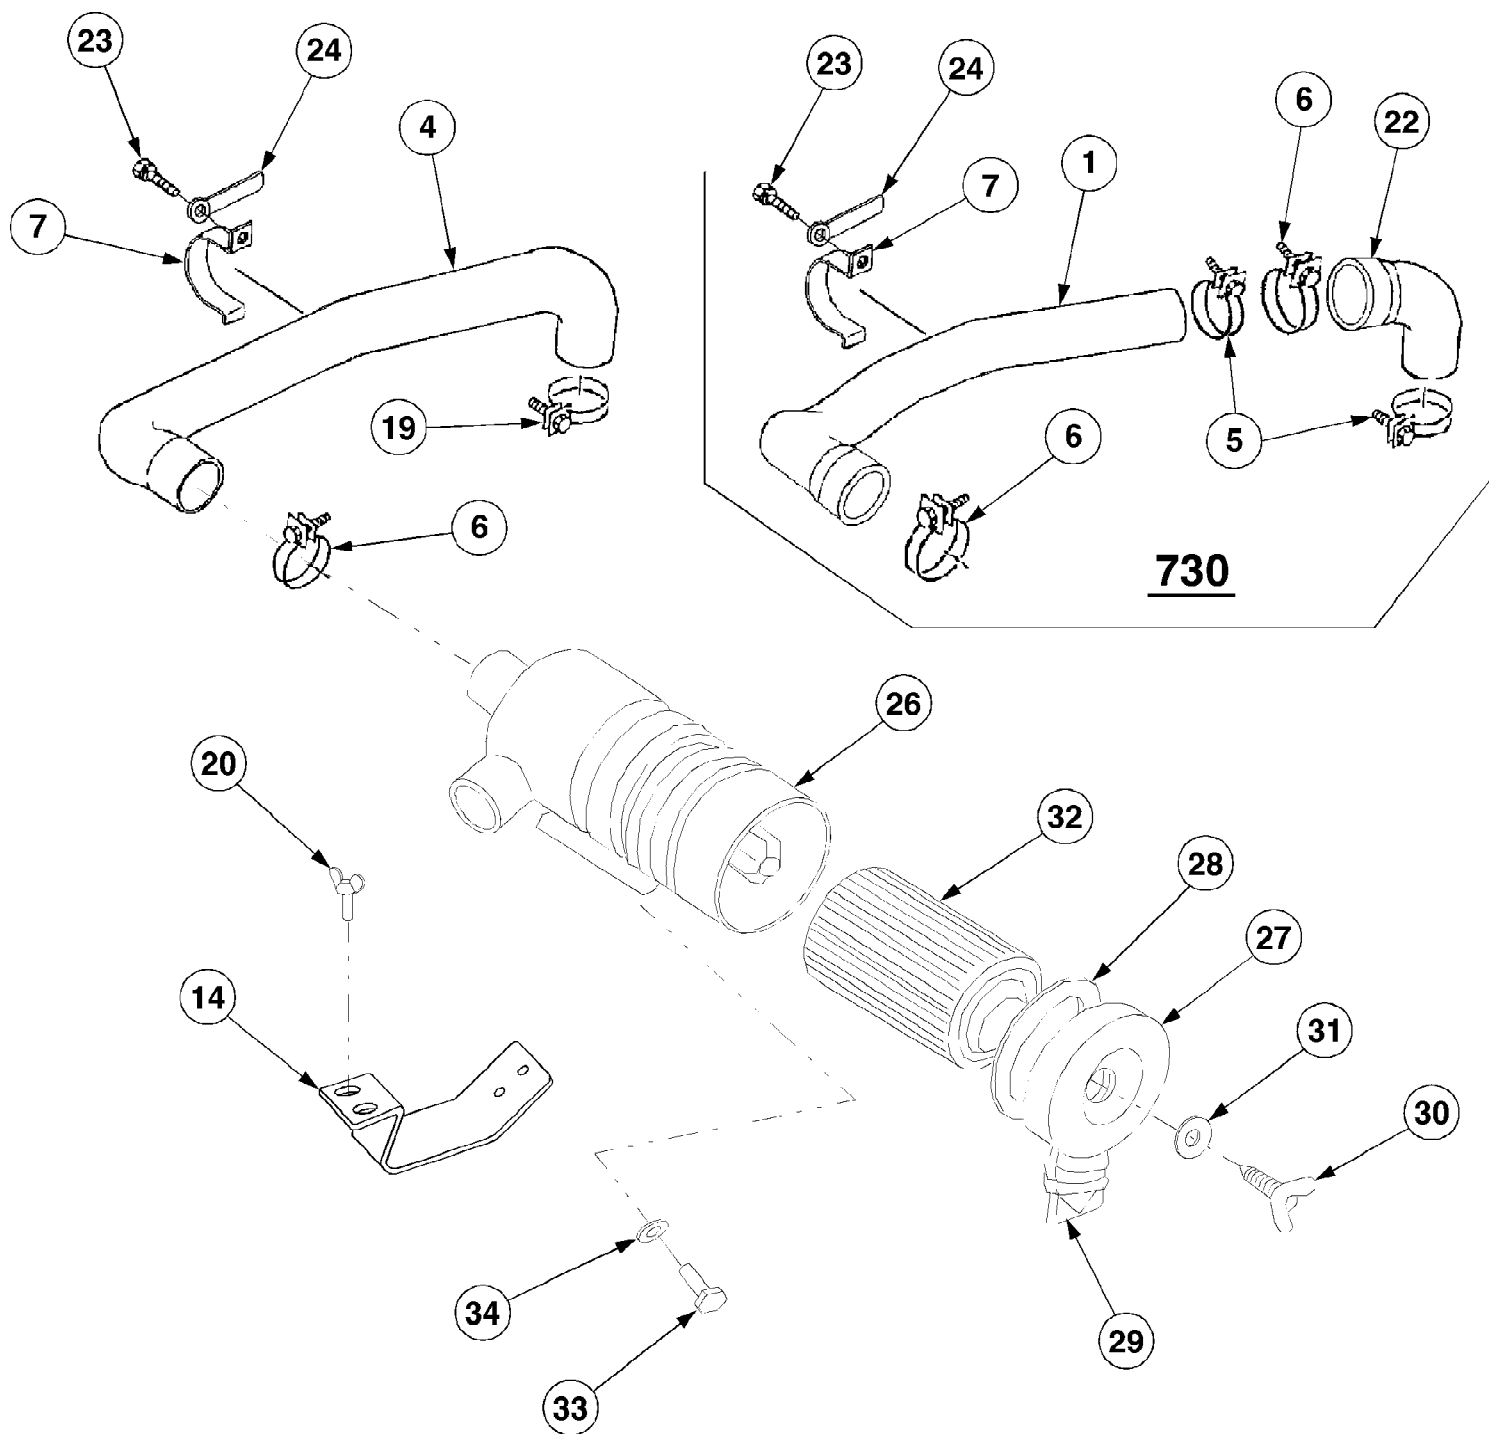

7300 Tractor
3 Point Linkage

7300 Tractor
3 Point Linkage

Page 2 of 264

Ref #	Part Number	Qty	S/P/F	Description
1	MA-19643013AG0	1	/P	Bracket L.H.
2	MA-19643015AG0	1	/P	Bracket R.H.
3	MA-19643001AG0	1		Bracket L.H.
3A	MA-19643002AG0	1		Bracket R.H.
4	MA-A0400114035	12		Bolt
5	MA-A3600101402	12		Washer
6	MA-19643006AG0	2		Link, Lower
	MA-19643005AG0	1		3P Sub Ass'y. Includes Items 6 - 42
7	MA-19643007AG0	1	/P	Rod, Lift L.H.
	MA-19643011AG0	1	/P	Rod, Lift R.H.Ass'y. Includes Items 9 - 12
9	MA-19633012AG0	1	/P	Rod A
10	MA-10323025AG0	1	/P	Lift Rod Middle
11	MA-19643014AG0	1	/P	Rod B
12	MA-10323024000	1	S	Nut, Lock
	MA-19643016001	2		Check Chain Ass'y. Includes Items 14 - 17
14	MA-19643017000	2		Chain A
15	MA-19643018000	2		Chain B
16	MA-10323027001	2		Turn Buckle
17	MA-A3000114002	2		Nut
20	MA-19643019AG0	2		Washer, Check Chain
21	MA-A3600101802	2	/P	Washer
22	MA-A3030118001	2		Nut
23	MA-19633021000	2		Pin, Clevis
24	MA-05200130020	2		Pin, Split
26	MA-10323018001	2	/P	Pin
27	MA-10323019000	2		Pin Snap
28	MA-19633024000	1		Band
29	MA-10323012000	6		Pin, Linch
30	MA-10323016000	2		Washer
	MA-19643036AG0	1		Top Link Ass'y. Includes Items 32 - 35
32	MA-19643037AG0	1	/P	Turn Buckle
33	MA-19643038AG0	1	/P	Adjuster
34	MA-19643039000	1		Nut-Lock
35	MA-19643041AG0	1	/P	Adjuster
38	MA-19633037000	1		Pin, Upper Link
39	MA-10323012000	1		Linch Pin
41	MA-19633038000	1		Pin
42	MA-19633041000	1		Pin, Snap
44	MA-19633031000	1		Hook, Top Link
45	MA-19633034AG0	1	S	Cover, PTO
46	MA-F1540112025	2		Bolt