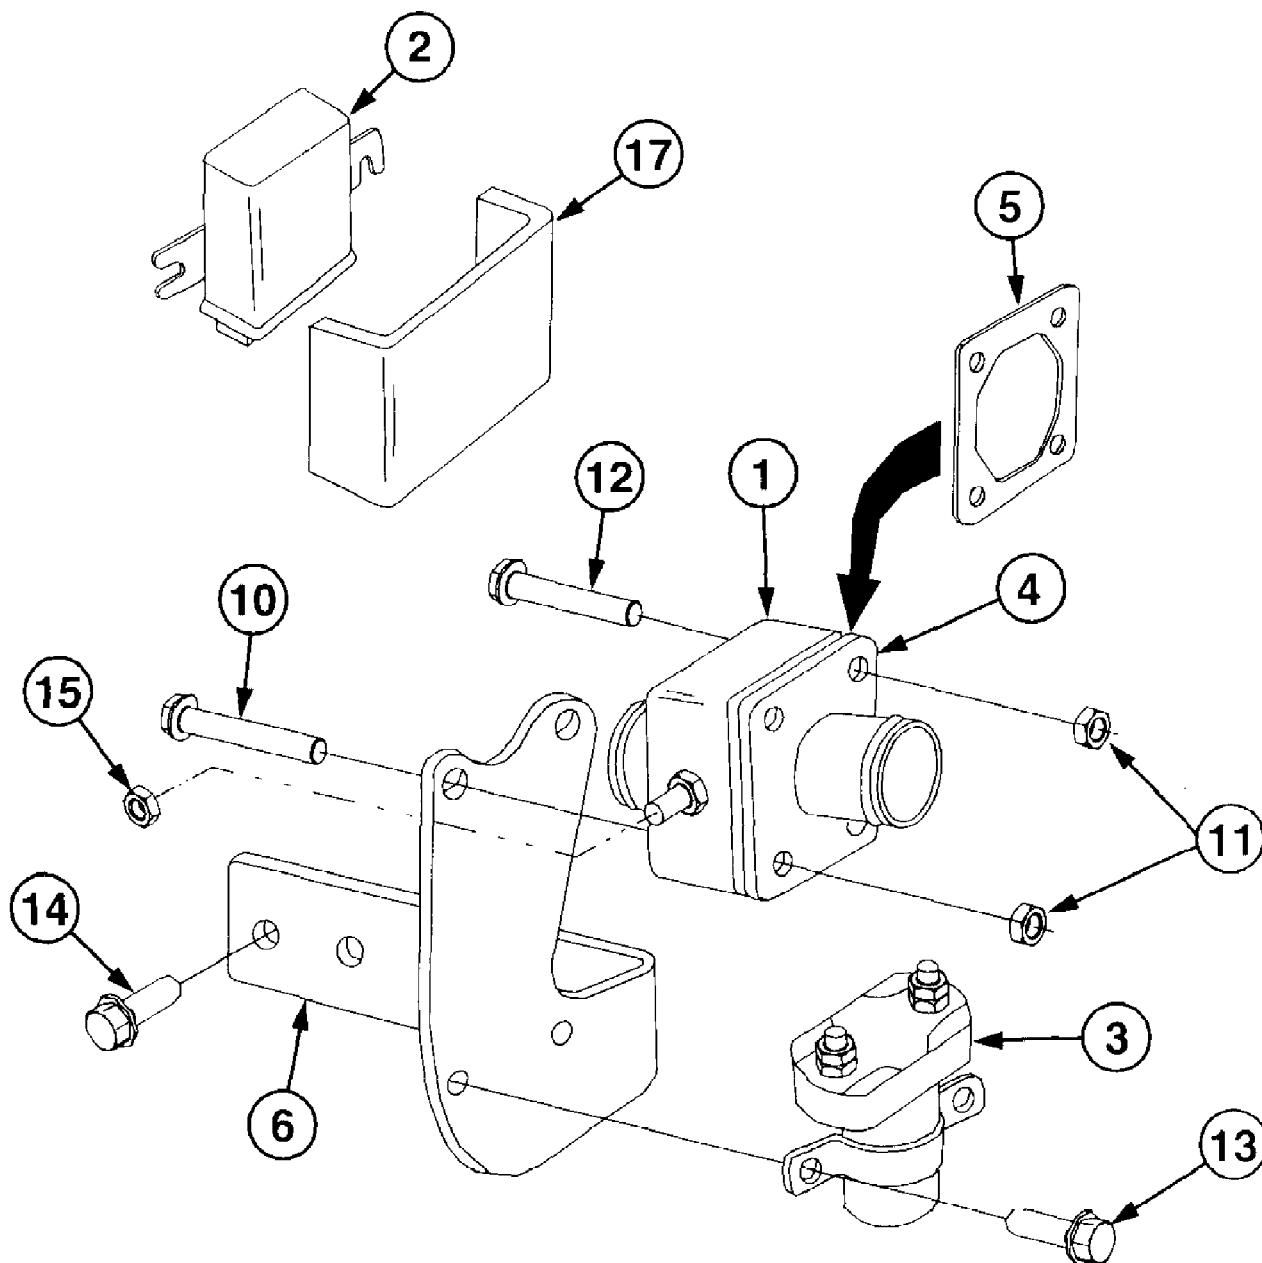

7300 Tractor
Air Cleaner SN 22221 & above

Ref #	Part Number	Qty	S/P/F	Description
	MA-19680511000	1		Air Cleaner Assembly. (items 26-32) Refer to Service Advisory CCT-020.
1	MA-19680517000	1		Hose, Air A
4	MA-19640513000	1		Hose, Air
5	MA-00501100530	2		Clamp, Hose
6	MA-00501100630	2		Clamp, Hose
7	MA-19630513000	1		Clamp
14	MA-19680513AG0	1		Plate
19	MA-00501100560	1		Clamp, Hose
20	MA-14141454000	1		Bolt, Wing
22	MA-19680518000	1		Hose, Air B
23	MA-H1540108020	1		Bolt
24	MA-00502108083	1		Clamp
26		1		Case Ass'y. (order assembly)
27	MA-35530501300	1		Cap
28	MA-35530501400	1		Gasket
29	MA-35460501400	1		Valve, Unloader
30	MA-35530501600	1		Bolt, Wing
31	MA-35460501600	1		Washer, Seal
32	MA-35530501800	1		Element use with MA-19680511000
33	MA-F1540108012	2		Bolt
34	MA-03500150822	2		Washer

7300 Tractor
Air Cleaner SN 22221 & below

7300 Tractor
Air Cleaner SN 22221 & below

Ref #	Part Number	Qty	S/P/F	Description
1	MA-19680517000	1	F	Hose, Air A
2	MA-F1540108020	1	F	Bolt
	MA-H1540108020	1	F	Bolt
3		1		Hose, Air Not used on this product
4		1		Clamp, Hose Not used on this product
5	MA-00501100630	2		Clamp, Hose
6	MA-19630513000	1		Clamp
7	MA-19640514AG0	1		Plate
	MA-19640511000	1		Air Cleaner Ass'y. Includes items 9-13
9	MA-19640511100	1		Case Ass'y.
10	MA-10310511200	1		Element
11	MA-37000306000	1		Bolt Ass'y. Wing
12	MA-10300511300	1		Valve
13	MA-37000308000	1		Washer, Seal
14	MA-14141454000	1		Bolt, Wing
15	MA-F1540108016	2		Bolt
16	MA-19680518000	1	F	Hose, Air B
17	MA-00501100530	2	F	Clamp, Hose
18	MA-00502108083	1	F	Clamp