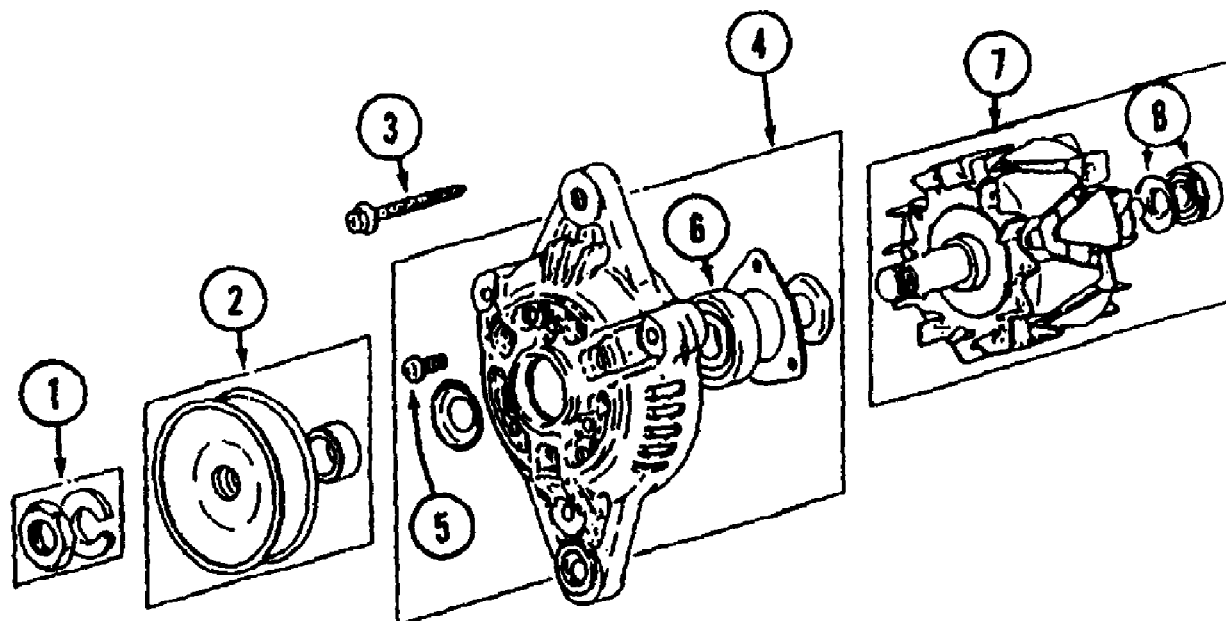

7300 Tractor
Air Cleaner SN 22221 & below

7300 Tractor
Air Cleaner SN 22221 & below

Ref #	Part Number	Qty	S/P/F	Description
1	MA-19680517000	1	F	Hose, Air A
2	MA-F1540108020	1	F	Bolt
	MA-H1540108020	1	F	Bolt
3		1		Hose, Air Not used on this product
4		1		Clamp, Hose Not used on this product
5	MA-00501100630	2		Clamp, Hose
6	MA-19630513000	1		Clamp
7	MA-19640514AG0	1		Plate
	MA-19640511000	1		Air Cleaner Ass'y. Includes items 9-13
9	MA-19640511100	1		Case Ass'y.
10	MA-10310511200	1		Element
11	MA-37000306000	1		Bolt Ass'y. Wing
12	MA-10300511300	1		Valve
13	MA-37000308000	1		Washer, Seal
14	MA-14141454000	1		Bolt, Wing
15	MA-F1540108016	2		Bolt
16	MA-19680518000	1	F	Hose, Air B
17	MA-00501100530	2	F	Clamp, Hose
18	MA-00502108083	1	F	Clamp

7300 Tractor

Page 8 of 264

Air Heater Assembly 30HP Engine 7300 S/N 21933 & Up

Ref #	Part Number	Qty	S/P/F	Description
1	MA-30H30-01800	1		Heater, Air
2	MA-30H66-03100	1		Controler
3	MA-30H66-03200	1		Relay
4	MA-30H30-1600	1		Pipe, Flange
5	MA-30H30-01700	1		Gasket
6	MA-30H30-01500	1		Bracket
10	MA-F0500108040	2		Bolt
11	MA-F3010108000	4		Nut
12	MA-F0500108035	2		Bolt
13	MA-F0500106012	2		Bolt
14	MA-F0500108016	2		Bolt
15	MA-F3000106000	1		Nut
17	MA-19680048000	1		Cover