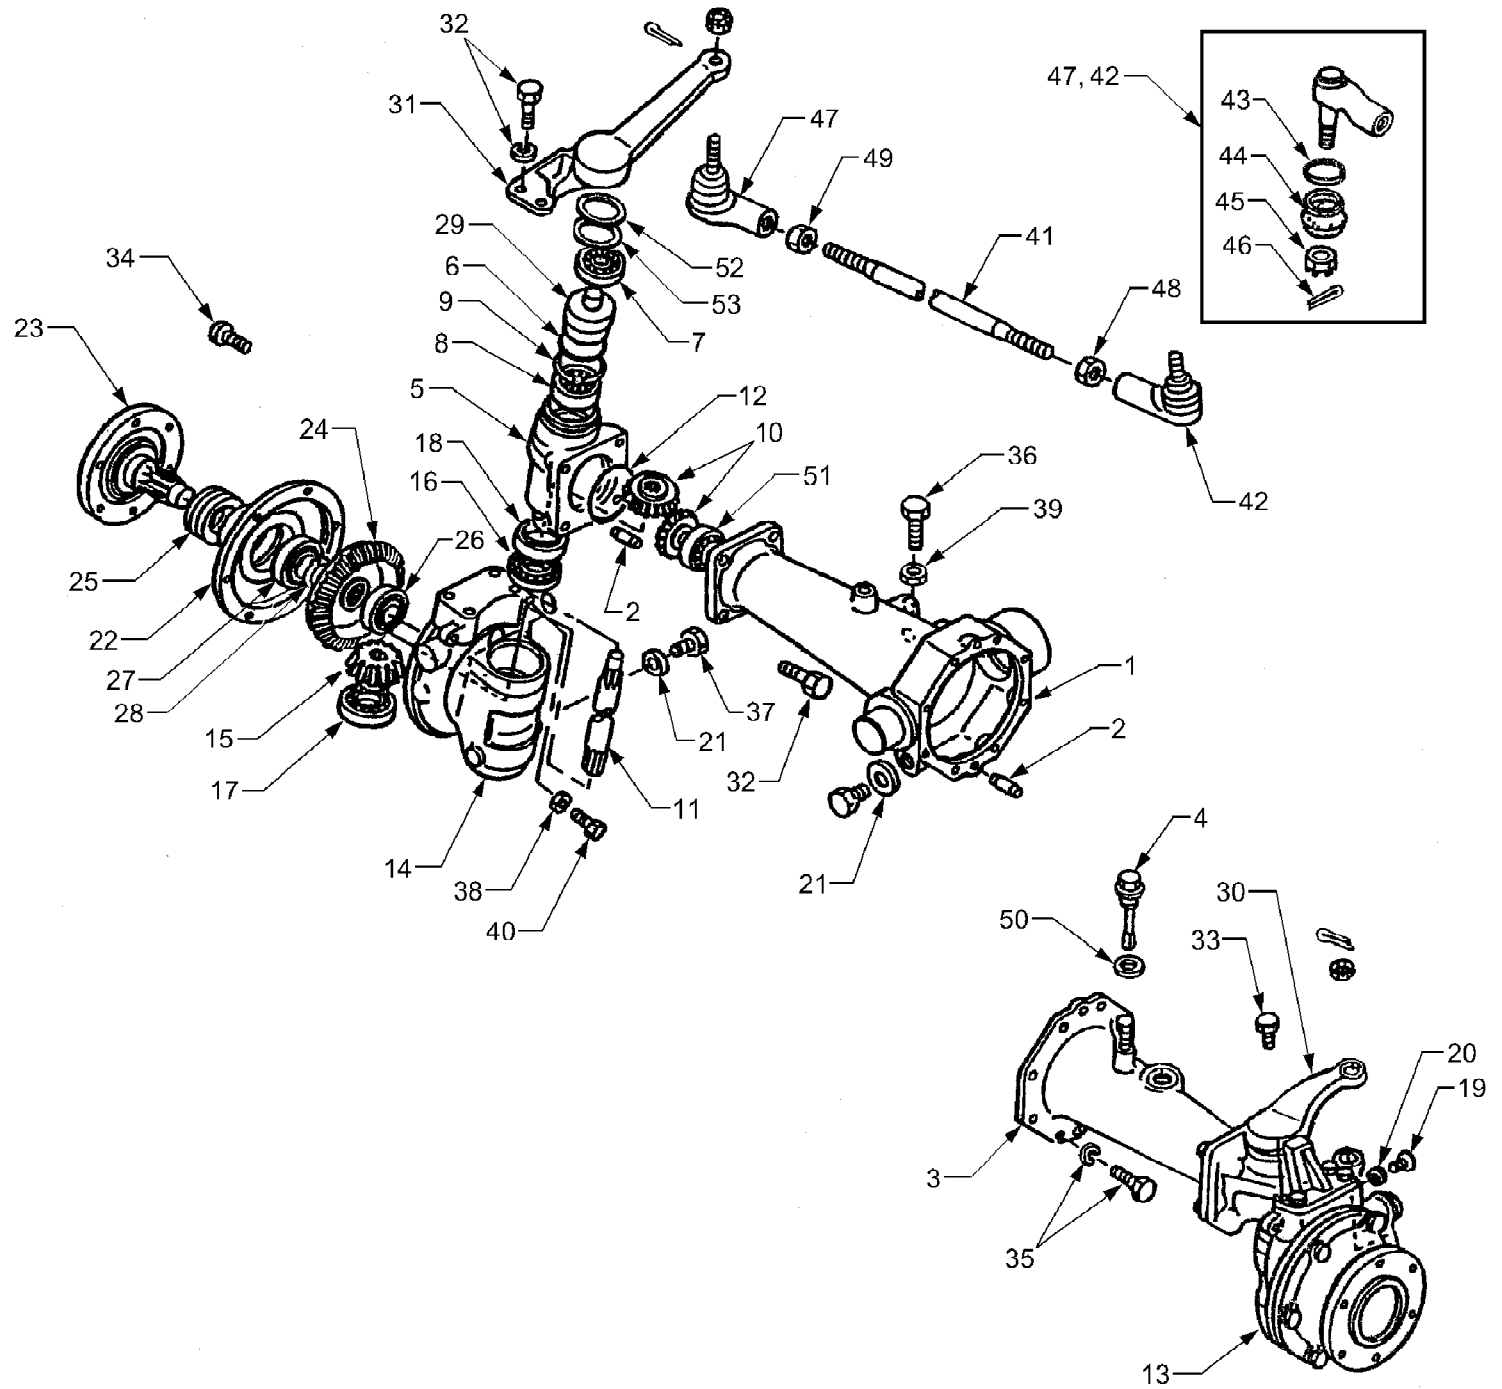

7264 Tractor
4WD Axle Assembly

7264 Tractor
4WD Axle Assembly

Page 2 of 79

Ref #	Part Number	Qty	S/P/F	Description
1	IM-326021860	1		Housing Assembly, Axle Includes Ref. No. 2
2	IM-030500820	4		Pin, Dowel
3	IM-326345040	1		Housing, Axle LH
4	IM-398400440	1		Gauge, Oil Level
5	IM-322013110	2		Housing Assembly, Pinion Gear Includes Ref. No. 2
6	IM-052300400	2		O-Ring
7	IM-040136204	2		Bearing, Ball
8	IM-040106303	2		Bearing, Ball
9	IM-036500047	2		Ring, Snap
10	IM-326240290	4		Gear, Final Pinion Idler
11	IM-322511091	2		Shaft, Idler Drive
12	IM-052300650	2		O-Ring
13	IM-322117840	1	S	Housing, Final Drive LH
14	IM-322117850	1	S	Housing, Final Drive RH
15	IM-326240280	2		Gear, Final Drive Pinion
16	IM-042532006	2		Bearing, Tapered
17	IM-040106006	2		Bearing, Ball
18	IM-050600038	2		Seal, Oil
19	IM-064600016	2		Plug
20	IM-025100016	2		Washer, Seal
21	IM-025100012	3		Washer, Seal
22	IM-322212311	2	S	Housing, Final Drive
23	IM-326312330	2	S	Wheel Hub/Shaft
24	IM-326370450	2		Gear, Final Drive
25	IM-050609043	2		Seal, Oil, 35mm x 55mm x 15mm
26	IM-040106205	2		Bearing, Ball
27	IM-040106206	2		Bearing, Ball
28	IM-036100030	2		Ring, Snap
29	IM-330310712	2		Kingpin
30	IM-334525190	1		Arm, Steering LH
31	IM-334525200	1		Arm, Steering RH
32	IM-011511025	12		Bolt, M10 x 25
33	IM-011511030	4		Bolt, M10 x 30
34	IM-011510820	12		Bolt, M8 x 20
35	IM-11510825	8		Bolt, M8 x 25
36	IM-010311035	2		Bolt, M10 x 35
37	IM-010301212	3		Bolt, M12 x 12
38	IM-020900008	2		Nut, M8
39	IM-399234470	2		Collar
40	IM-010310825	2		Bolt, M8 x 25
41	IM-334712010	1		Rod, Tie
42	IM-334801170	1		Tie Rod End, LH Includes Ref. Nos. 43 thru 46
43		2		Spring, Dust Cover (With Cover, Dust)
44	IM-334810207	2		Cover, Dust
45	IM-334810209	2		Nut, Castle, M12 x 1.25
46	IM-030103025	2	S	Pin, Cotter
47	IM-334801150	1		Tie Rod End, RH Includes Ref. Nos. 43 thru 46
48	IM-020109029	1		Nut, Jam, LH Thrd
49	IM-020800014	1		Nut, Jam, M14 RH Thrd
50	IM-025100020	1		Washer, Seal