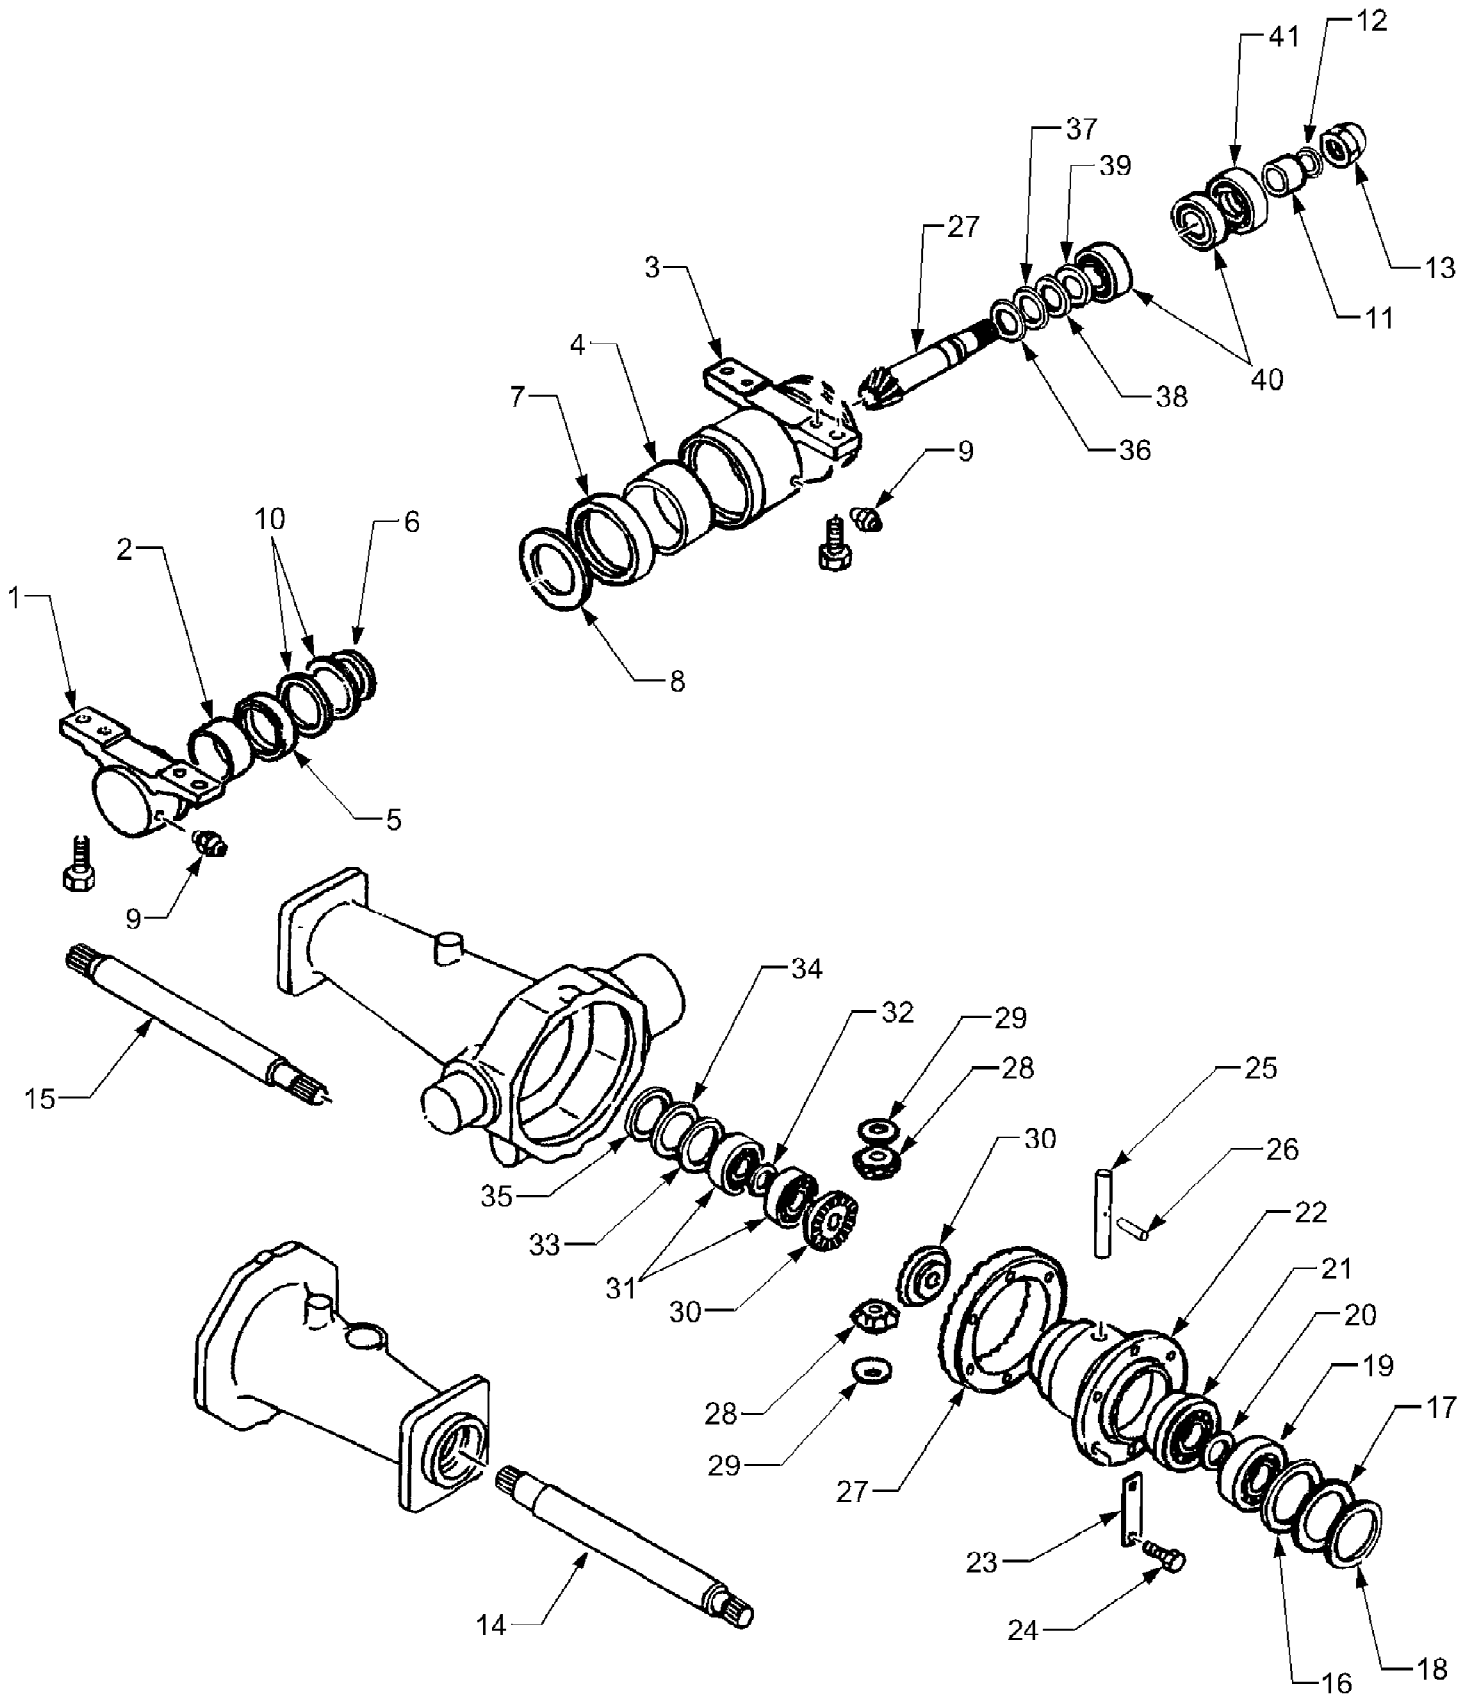

7264 Tractor
4WD Axle Assembly W/Mounting

Page 5 of 79

Ref #	Part Number	Qty	S/P/F	Description
1	IM-322017890	1		Mtg. Bracket, Axle Front Includes Ref. No. 2
2	IM-398510090	1		Bushing
3	IM-322017900	1		Mtg. Bracket, Axle Rear Includes Ref. No. 4
4	IM-398510450	1		Bushing
5	IM-050301140	1		Seal, Oil
6	IM-399261550	1		Washer, Thrust
7	IM-050309056	1		Seal, Oil
8	IM-399261580	1		Washer, Thrust
9	IM-060620000	2		Fitting, Grease
10	IM-395910030	1		Shim Kit, Service Only
11	IM-399234160	1		Collar
12	IM-052100210	1		O-Ring
13	IM-020109079	1		Nut
14	IM-326211011	1		Shaft, Differential LH
15	IM-326211021	1		Shaft, Differential RH
16	IM-199280630	AR		Shim, 0.1T
17	IM-199280640	AR		Shim, 0.2T
18	IM-199280650	AR		Shim, 0.5T
19	IM-040106305	1		Bearing, Ball
20	IM-399211140	1		Spacer
21	IM-040156305	1		Bearing, Ball
22	IM-326110490	1		Housing, Differential
23	IM-399310150	3		Plate, Locking
24	IM-010110816	6		Bolt, M8 x 16
25	IM-326130160	1		Shaft, Pinion
26	IM-030300540	1		Pin, Spring
27	IM-322050621	1		Gear Set, Ring and Pinion
28	IM-326160060	2		Gear, Pinion
29	IM-399261070	2		Washer, Thrust
30	IM-326140200	2		Gear, Differential
31	IM-040106304	2		Bearing, Ball
32	IM-399211130	1		Spacer
33	IM-199281030	AR		Shim, 0.1T
34	IM-199281040	AR		Shim, 0.2T
35	IM-199281050	AR		Shim, 0.5T
36	IM-399260530	1		Washer, Thrust
37	IM-199281240	AR		Shim, 0.1T
38	IM-199281250	AR		Shim, 0.2T
39	IM-199280430	AR		Shim, 0.5T
40	IM-042530205	2		Bearing, Tapered Roller
41	IM-050209004	1		Seal, Oil