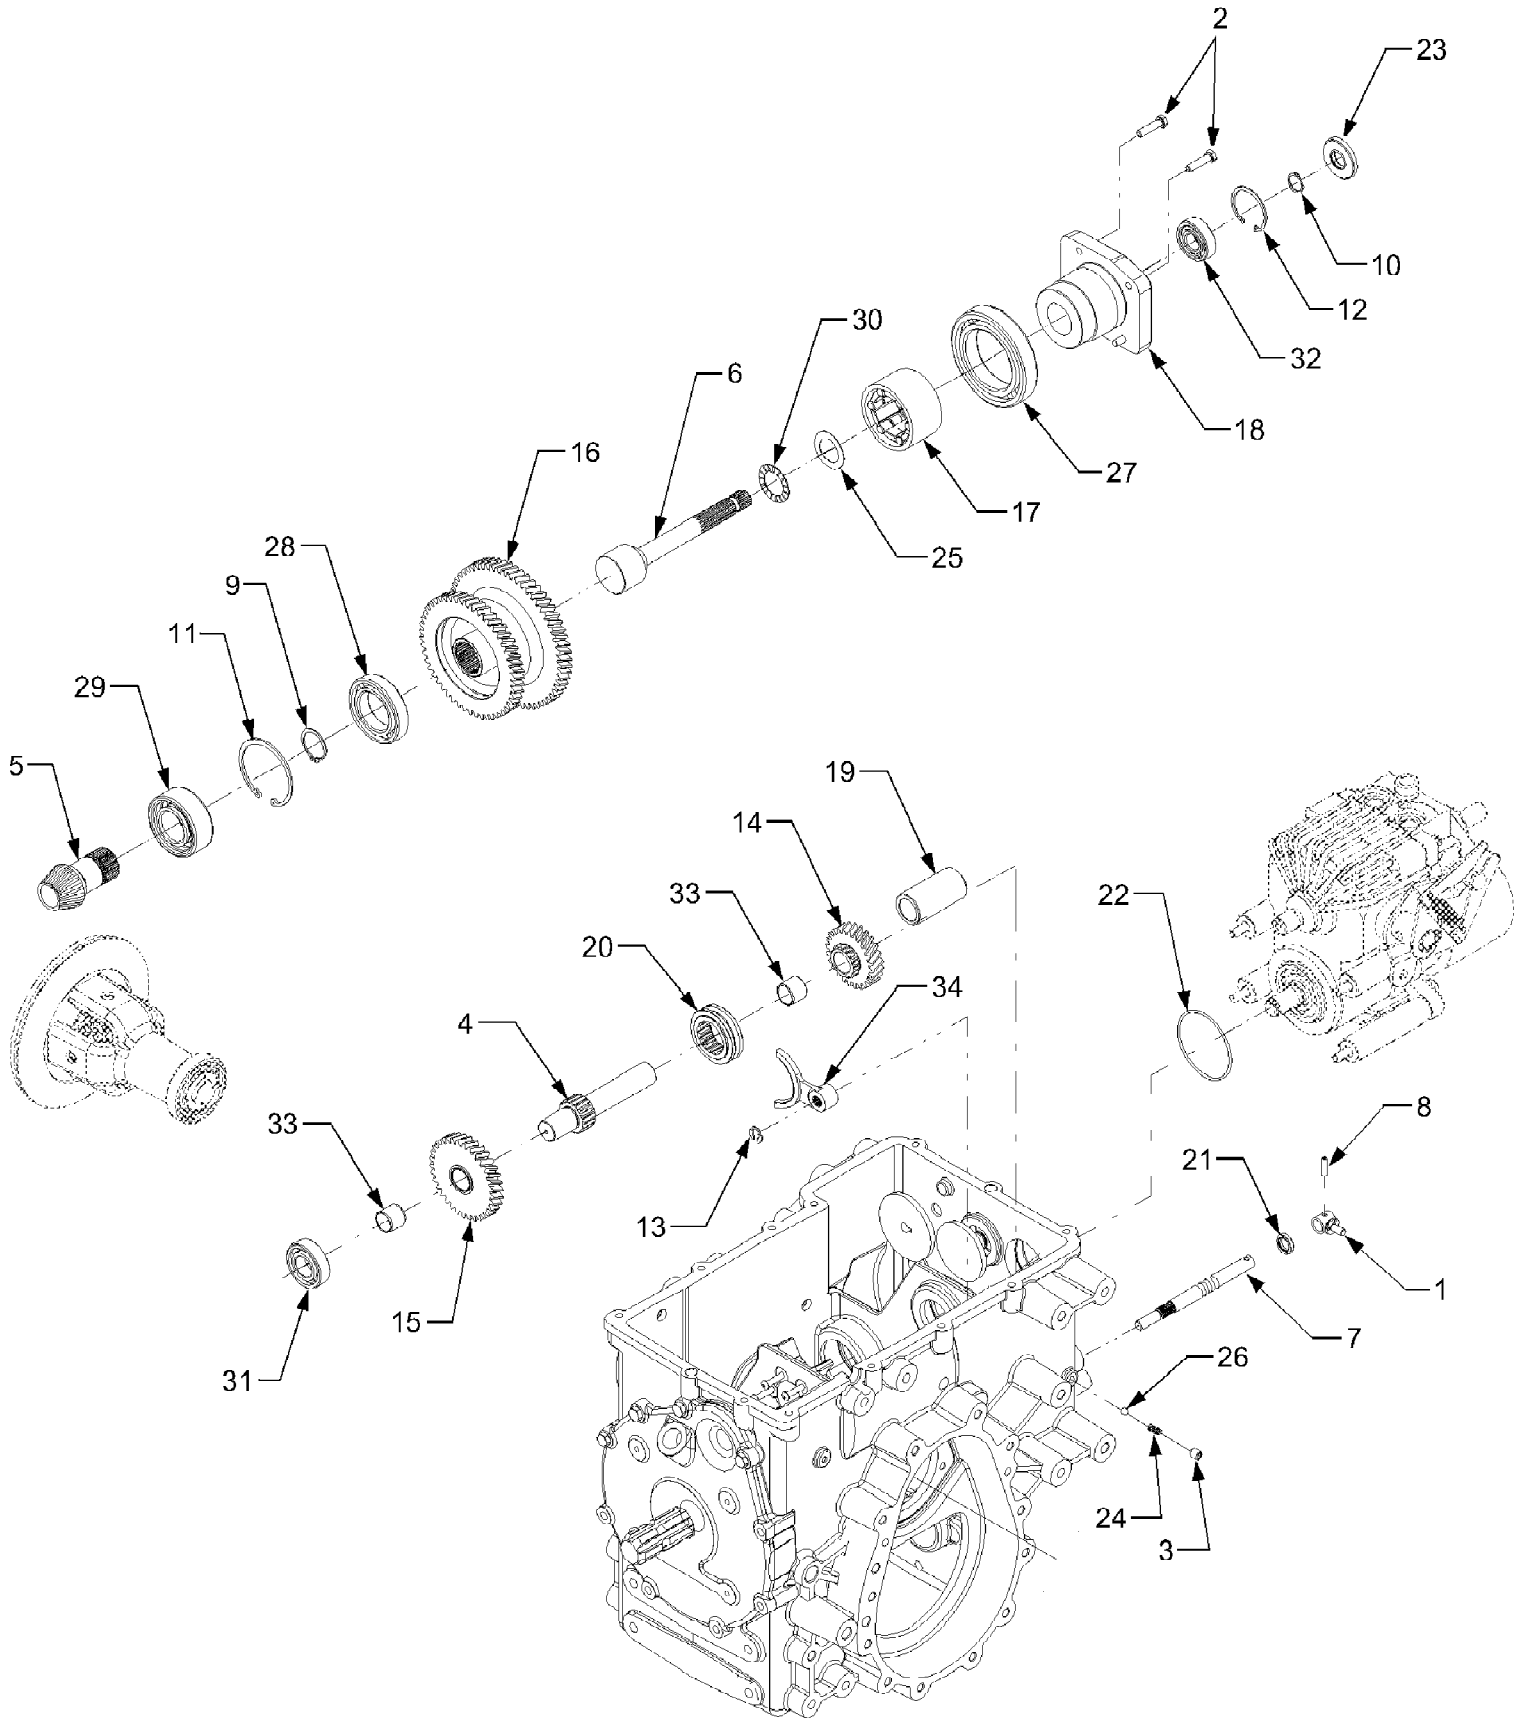

7264 Tractor
4WD Traction Drive

Page 7 of 79

Ref #	Part Number	Qty	S/P/F	Description
1	603-0906	1		Pin Assembly, 2 Speed
2	710-0573	4		Screw, Hex Cap Lock, 5/16-18 x 1.25 GR5
3	710-3006	1	/P	Screw, Cup Set, 5/16-18 x 3/8
4	711-1339	1		Shaft, Motor
5	711-1344	1	S	Shaft, Pinion, 16T
6	711-1372	1		Shaft, 4WD
7	711-1397	1		Shaft, 2 Speed Actuator
8	715-0159	1		Pin, Spirol, 3/16 x .875
9	716-0185	1		Ring, Retaining
10	716-0384	1		Ring, Retaining
11	716-0387	1		Ring, Retaining
12	716-0393	1		Ring, Retaining
13	716-0396	1		Clip, Rotor
14	717-3472	1		Gear, Drive Pinion, LO 24T:17T
15	717-3473	1		Gear, Drive Pinion, HI 33T: 17T
16	717-3480	1		Gear, Drive, LO:59T; HI 50T
17	717-3484	1		Clutch, Overrunning
18	718-0674	1		Cover, Front
19	718-0678	1		Spacer, Drive
20	718-3116	1		Collar, 2 Speed
21	721-0496	1		Seal, Oil
22	721-0501	1		O-Ring
23	721-0507	1		Seal, Oil
24	732-0863	1	S	Spring, Detent
25	736-0715	1		Washer, Thrust
26	741-0862	1	/P	Ball, Detent
27	741-1106	1		Bearing, Ball
28	741-1107	1		Bearing, Ball
29	741-1109	1		Bearing, Angular Contact Ball
30	741-1112	1		Bearing, Thrust
31	741-3037	1	S	Bearing, Ball
32	741-3057	1	S	Bearing, Ball
33	741-3118	2		Bearing, Sleeve
34	748-3096	1		Yoke, 2 Speed