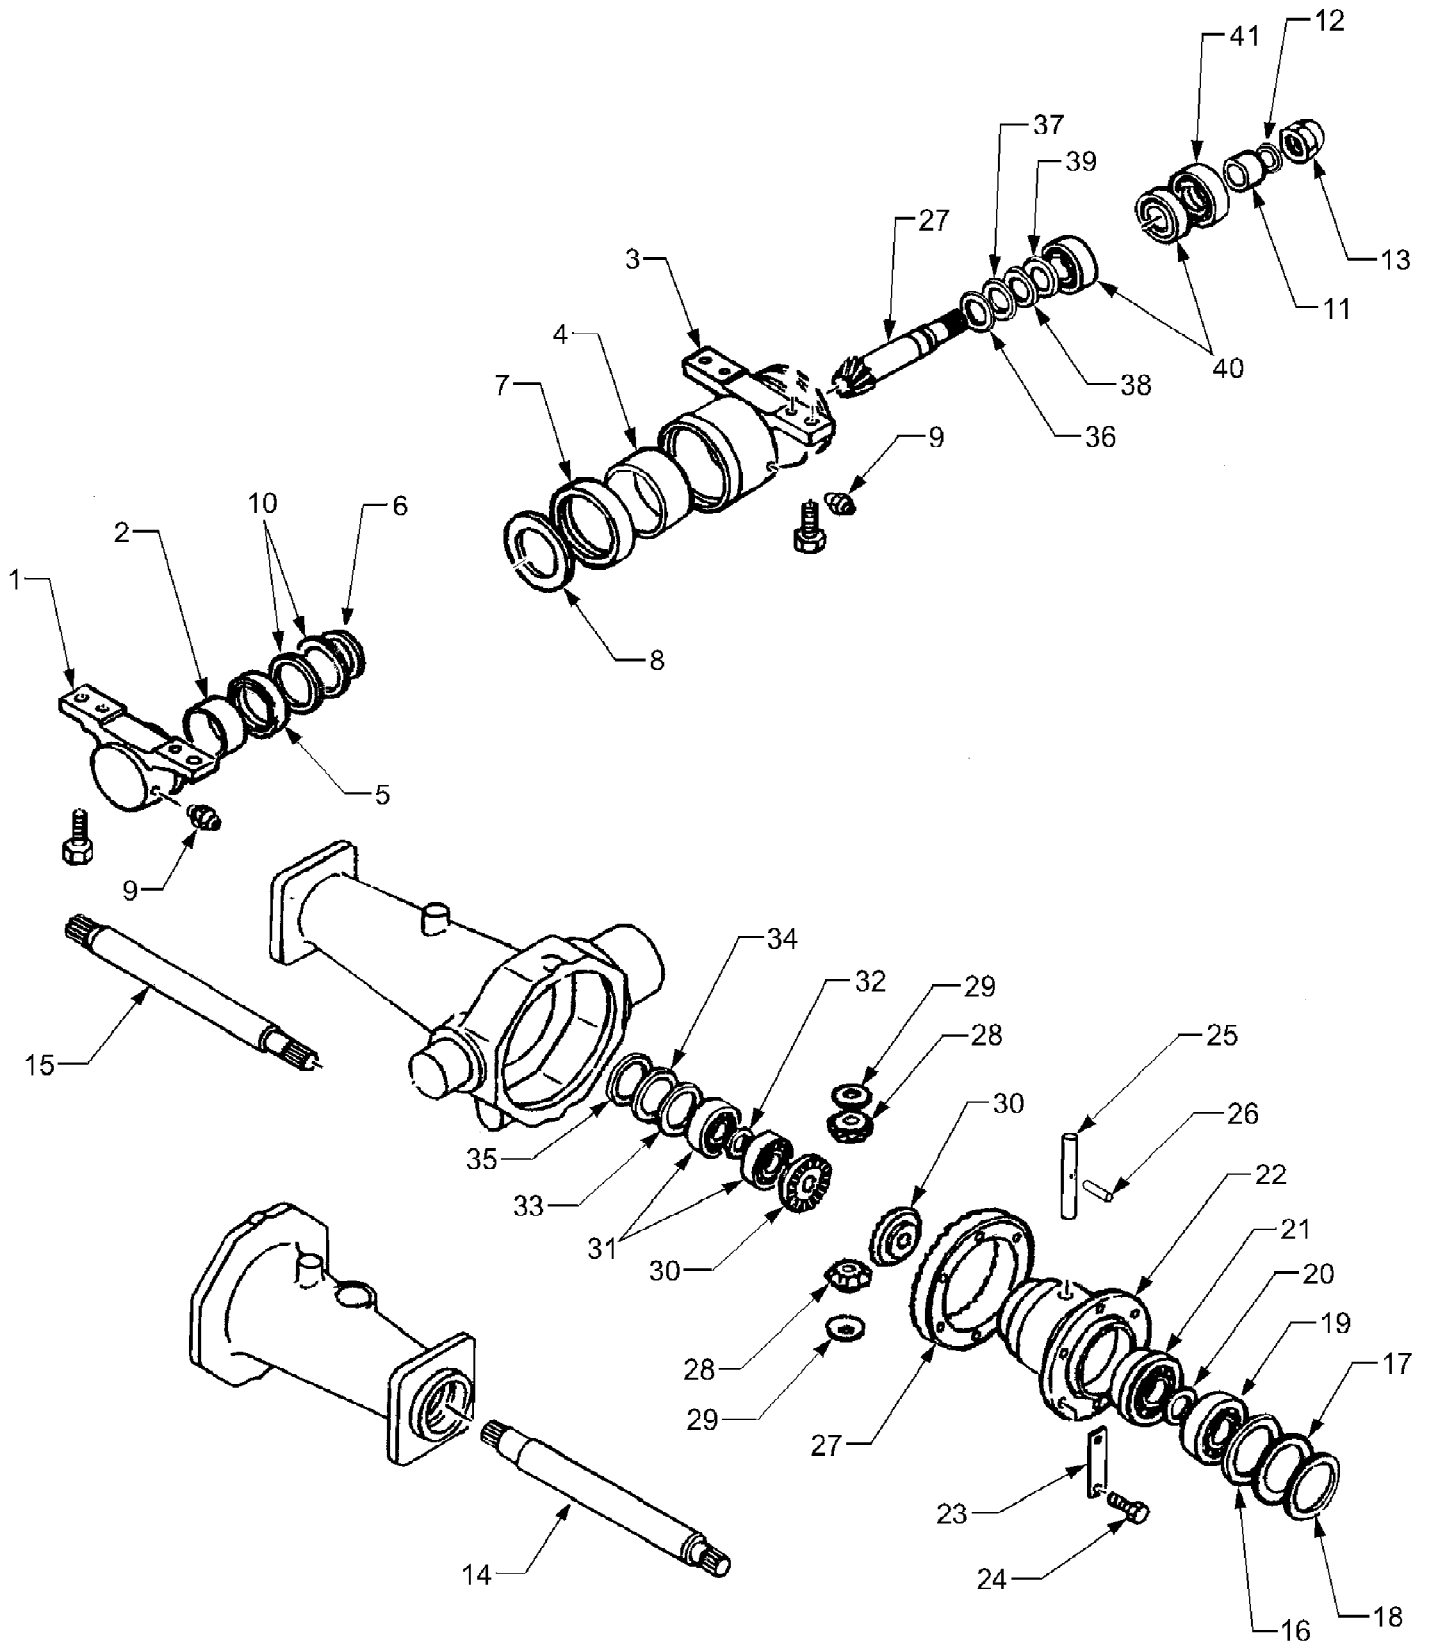

7254 Tractor
4WD Axle Assembly (Part 2)

Page 5 of 77

Ref #	Part Number	Qty	S/P/F	Description
1	IM-322017890	1		Mtg. Bracket, Axle Front Includes Ref. No. 2
2	IM-398510090	1		Bushing
3	IM-322017900	1		Mtg. Bracket, Axle Rear Includes Ref. No. 4
4	IM-398510450	1		Bushing
5	IM-050301140	1		Seal, Oil
6	IM-399261550	1		Washer, Thrust
7	IM-050309056	1		Seal, Oil
8	IM-399261580	1		Washer, Thrust
9	IM-060620000	2		Fitting, Grease
10	IM-395910030	1		Shim Kit, Service Only
11	IM-399234160	1		Collar
12	IM-052100210	1		O-Ring
13	IM-020109079	1		Nut
14	IM-326211011	1		Shaft, Differential LH
15	IM-326211021	1		Shaft, Differential RH
16	IM-199280630	AR		Shim, 0.1T
17	IM-199280640	AR		Shim, 0.2T
18	IM-199280650	AR		Shim, 0.5T
19	IM-040106305	1		Bearing, Ball
20	IM-399211140	1		Spacer
21	IM-040156305	1		Bearing, Ball
22	IM-326110490	1		Housing, Differential
23	IM-399310150	3		Plate, Locking
24	IM-010110816	6		Bolt, M8 x 16
25	IM-326130160	1		Shaft, Pinion
26	IM-030300540	1		Pin, Spring
27	IM-322050621	1		Gear Set, Ring and Pinion
28	IM-326160060	2		Gear, Pinion
29	IM-399261070	2		Washer, Thrust
30	IM-326140200	2		Gear, Differential
31	IM-040106304	2		Bearing, Ball
32	IM-399211130	1		Spacer
33	IM-199281030	AR		Shim, 0.1T
34	IM-199281040	AR		Shim, 0.2T
35	IM-199281050	AR		Shim, 0.5T
36	IM-399260530	1		Washer, Thrust
37	IM-199281240	AR		Shim, 0.1T
38	IM-199281250	AR		Shim, 0.2T
39	IM-199280430	AR		Shim, 0.5T
40	IM-042530205	2		Bearing, Tapered Roller
41	IM-050209004	1		Seal, Oil