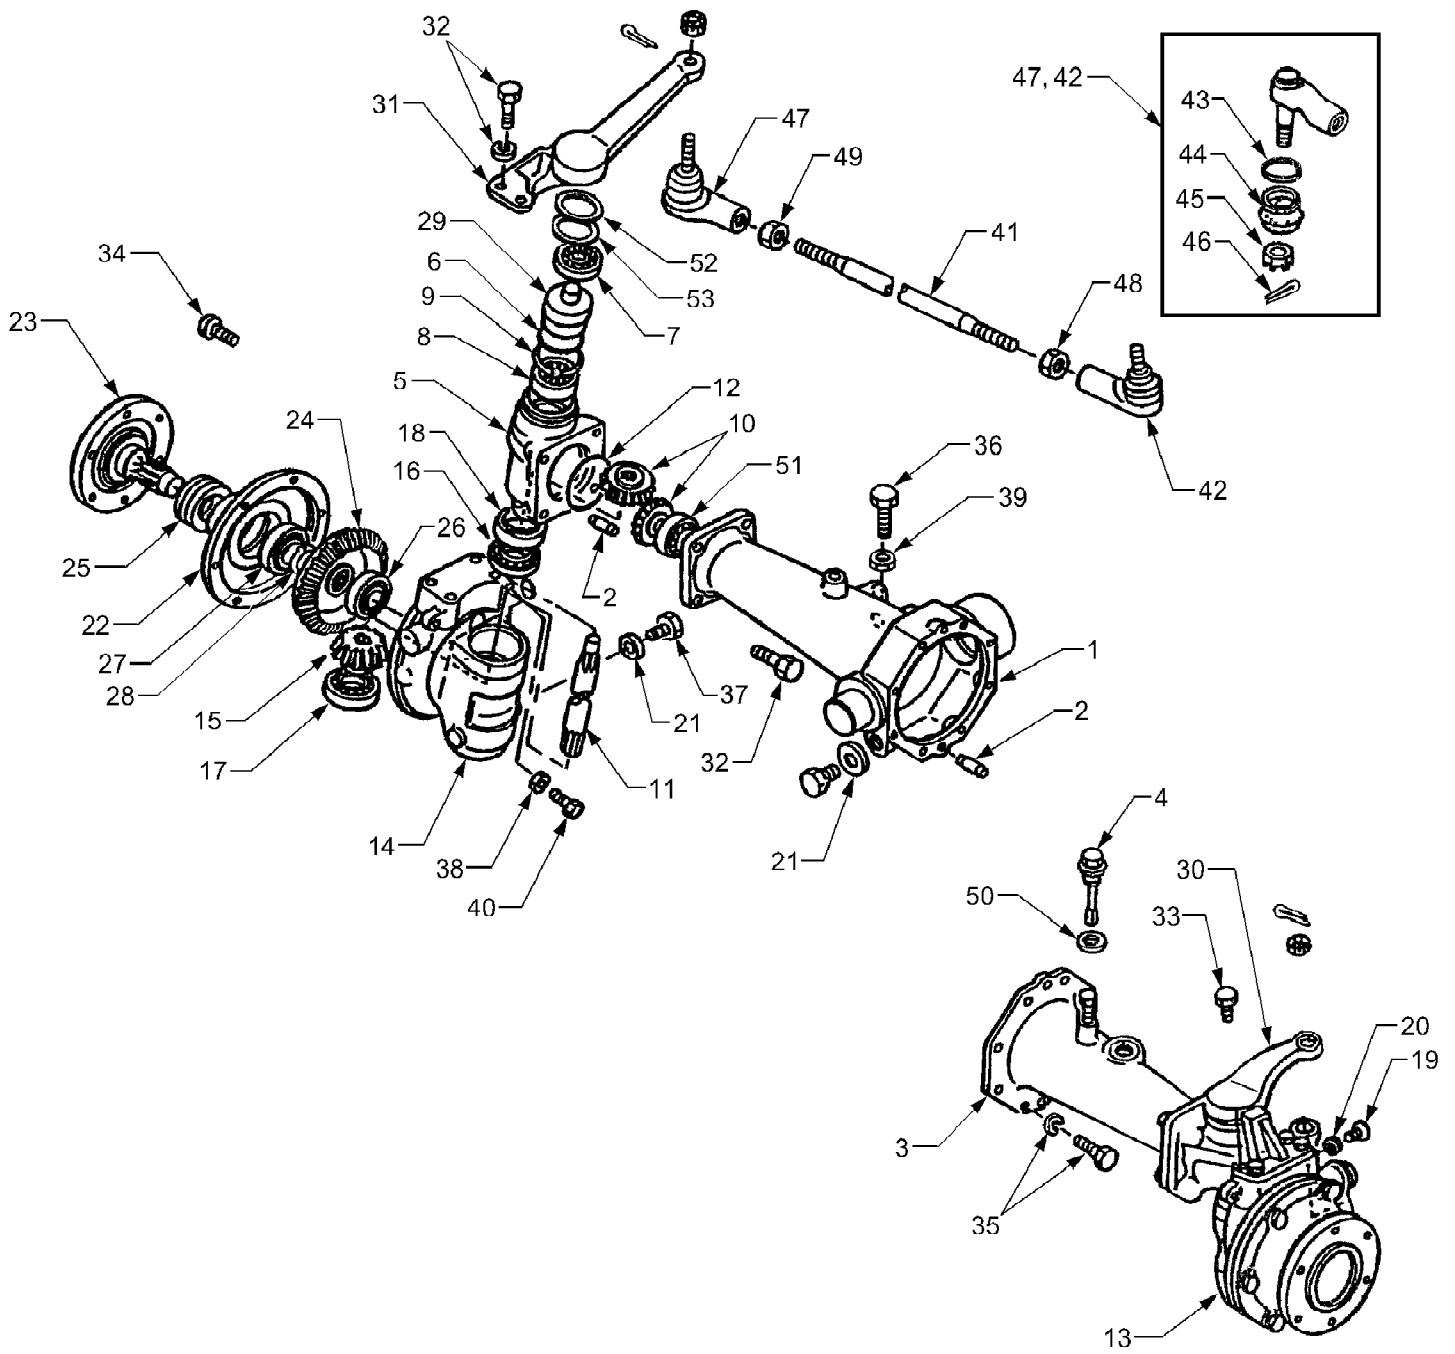

7254 Tractor
4WD Axle Assembly (Part 1)

7254 Tractor
4WD Axle Assembly (Part 1)

Page 2 of 77

Ref #	Part Number	Qty	S/P/F	Description
1	IM-326021860	1		Housing Assembly, Axle Includes Ref. No. 2
2	IM-030500820	4		Pin, Dowel
3	IM-326345040	1		Housing, Axle LH
4	IM-398400440	1		Gauge, Oil Level
5	IM-322013110	2		Housing Assembly, Pinion Gear Includes Ref. No. 2
6	IM-052300400	2		O-Ring
7	IM-040116204	2		Bearing, Ball
8	IM-040106303	2		Bearing, Ball
9	IM-036500047	2		Ring, Snap
10	IM-326240290	4		Gear, Final Pinion Idler
11	IM-322511091	2		Shaft, Idler Drive
12	IM-052300650	2		O-Ring
13	IM-322117840	1	S	Housing, Final Drive LH
14	IM-322117850	1	S	Housing, Final Drive RH
15	IM-326240280	2		Gear, Final Drive Pinion
16	IM-042532006	2		Bearing, Tapered
17	IM-040106006	2		Bearing, Ball
18	IM-050600038	2		Seal, Oil
19	IM-064600016	2		Plug
20	IM-025100016	2		Washer, Seal
21	IM-025100012	3		Washer, Seal
22	IM-322212311	2	S	Housing, Final Drive
23	IM-326312330	2	S	Wheel Hub/Shaft
24	IM-326370450	2		Gear, Final Drive
25	IM-050609043	2		Seal, Oil, 35mm x 55mm x 15mm
26	IM-040106205	2		Bearing, Ball
27	IM-040106206	2		Bearing, Ball
28	IM-036100030	2		Ring, Snap
29	IM-330310712	2		Kingpin
30	IM-334525190	1		Arm, Steering LH
31	IM-334525200	1		Arm, Steering RH
32	IM-011511025	12		Bolt, M10 x 25
33	IM-011511030	4		Bolt, M10 x 30
34	IM-011510820	12		Bolt, M8 x 20
35	IM-11510825	8		Bolt, M8 x 25
36	IM-010311035	2		Bolt, M10 x 35
37	IM-010301212	3		Bolt, M12 x 12
38	IM-020900008	2		Nut, M8
39	IM-399234470	2		Collar
40	IM-010310825	2		Bolt, M8 x 25
41	IM-334712010	1		Rod, Tie
42	IM-334801170	1		Tie Rod End, LH Includes Ref. Nos. 43 thru 46
43		2		Spring, Dust Cover (With Cover, Dust)
44	IM-334810207	2		Cover, Dust
45	IM-334810209	2		Nut, Castle, M12 x 1.25
46	IM-030103025	2	S	Pin, Cotter
47	IM-334801150	1		Tie Rod End, RH Includes Ref. Nos. 43 thru 46
48	IM-020109029	1		Nut, Jam, LH Thrd
49	IM-020800014	1		Nut, Jam, M14 RH Thrd
50	IM-025100020	1		Washer, Seal