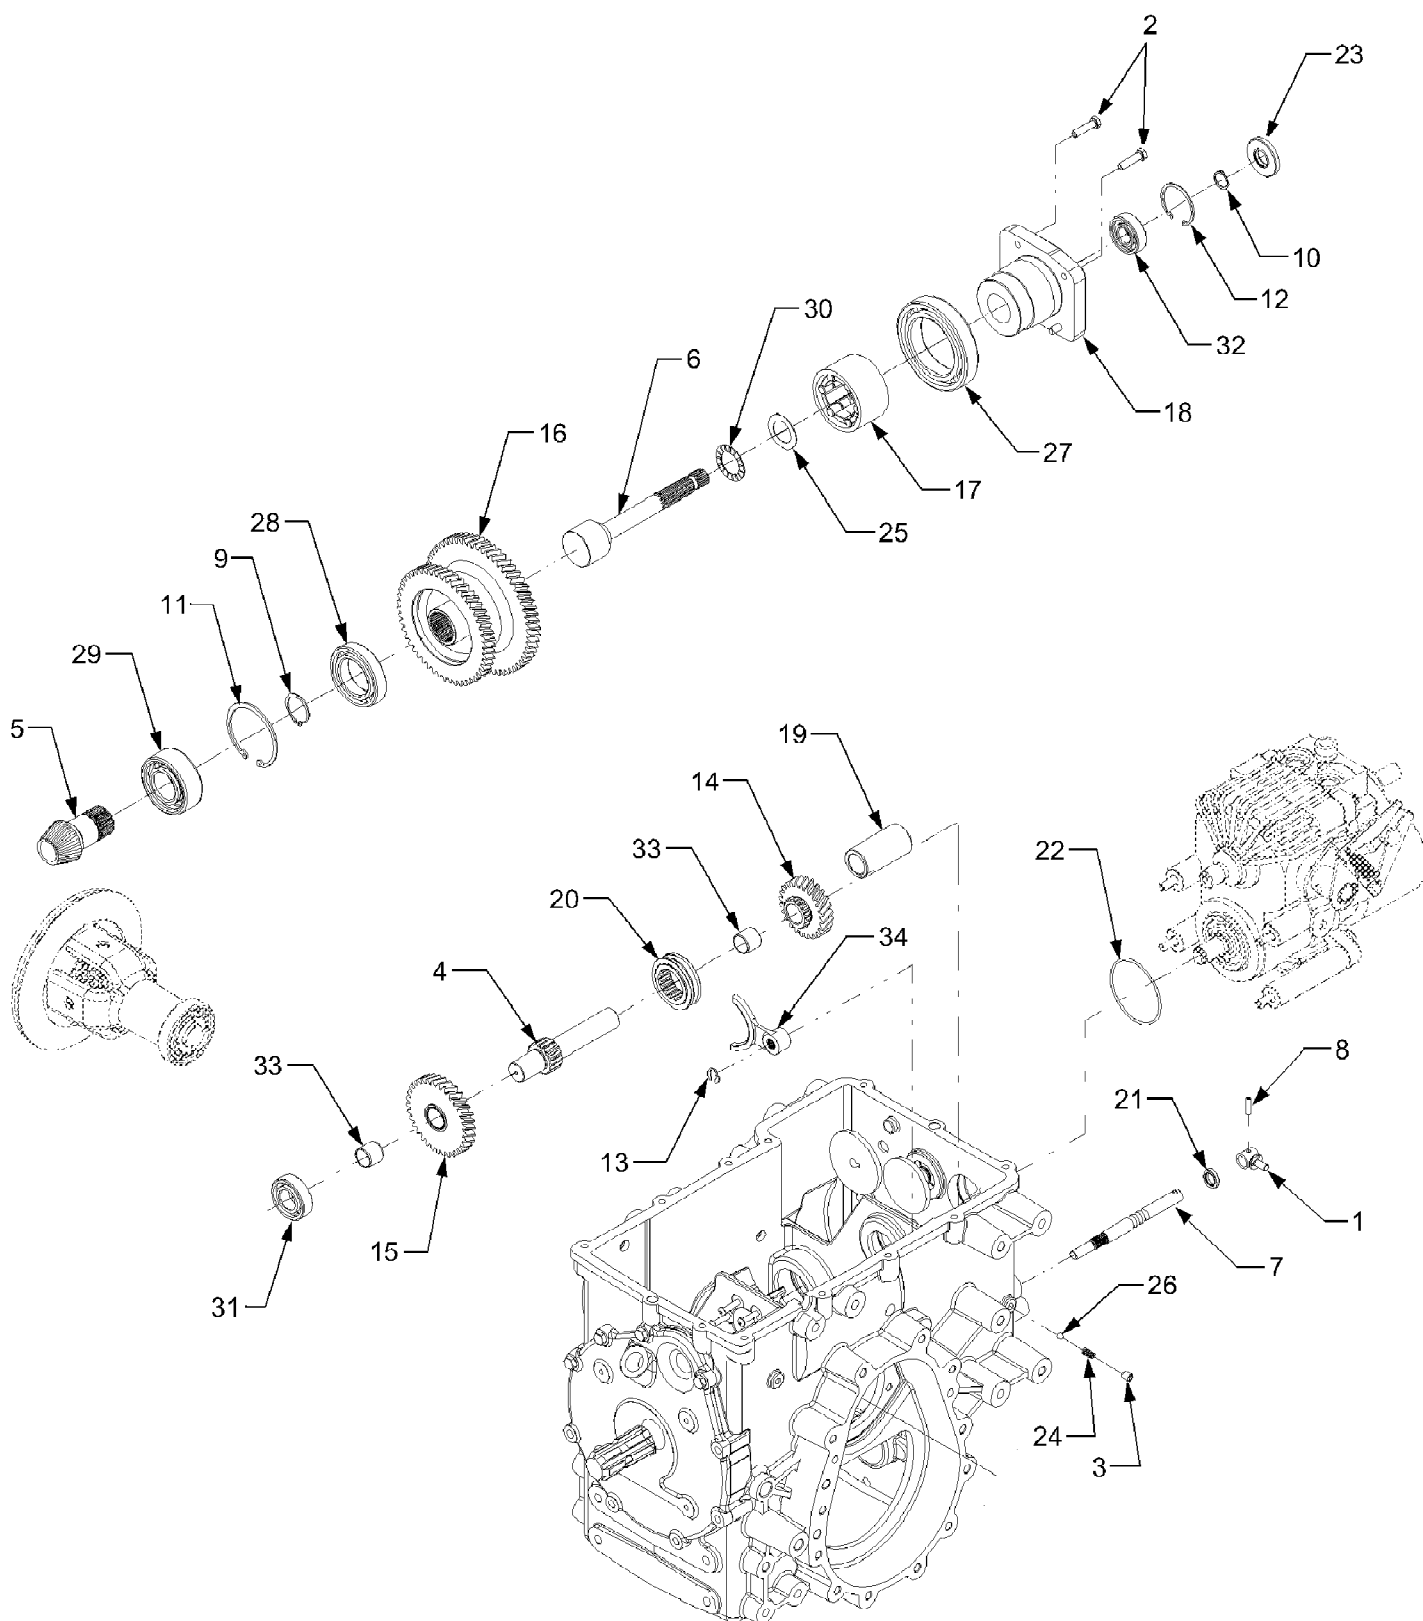

7254 Tractor
4WD Axle Assembly (Part 1)

Page 3 of 77

Ref #	Part Number	Qty	S/P/F	Description
51	IM-040106304	2		Bearing, Ball
52	IM-199280540	AR		Shim, 0.2T
53	IM-199280550	AR		Shim, 0.5T

7254 Tractor
4WD Axle Assembly (Part 2)

7254 Tractor
4WD Traction Drive

Page 7 of 77

Ref #	Part Number	Qty	S/P/F	Description
1	603-0906	1		Pin Assembly, 2 Speed
2	710-0573	4		Screw, Hex Cap Lock, 5/16-18 x 1.25 GR5
3	710-3006	1	/P	Screw, Cup Set, 5/16-18 x 3/8
4	711-1339	1		Shaft, Motor
5	711-1344	1	S	Shaft, Pinion, 16T
6	711-1372	1		Shaft, 4WD
7	711-1397	1		Shaft, 2 Speed Actuator
8	715-0159	1		Pin, Spirol, 3/16 x .875
9	716-0185	1		Ring, Retaining
10	716-0384	1		Ring, Retaining
11	716-0387	1		Ring, Retaining
12	716-0393	1		Ring, Retaining
13	716-0396	1		Clip, Rotor
14	717-3472	1		Gear, Drive Pinion, LO 24T:17T
15	717-3473	1		Gear, Drive Pinion, HI 33T: 17T
16	717-3480	1		Gear, Drive, LO:59T; HI 50T
17	717-3484	1		Clutch, Overrunning
18	718-0674	1		Cover, Front
19	718-0678	1		Spacer, Drive
20	718-3116	1		Collar, 2 Speed
21	721-0496	1		Seal, Oil
22	721-0501	1		O-Ring
23	721-0507	1		Seal, Oil
24	732-0863	1	S	Spring, Detent
25	736-0715	1		Washer, Thrust
26	741-0862	1	/P	Ball, Detent
27	741-1106	1		Bearing, Ball
28	741-1107	1		Bearing, Ball
29	741-1109	1		Bearing, Angular Contact Ball
30	741-1112	1		Bearing, Thrust
31	741-3037	1	S	Bearing, Ball
32	741-3057	1	S	Bearing, Ball
33	741-3118	2		Bearing, Sleeve
34	748-3096	1		Yoke, 2 Speed