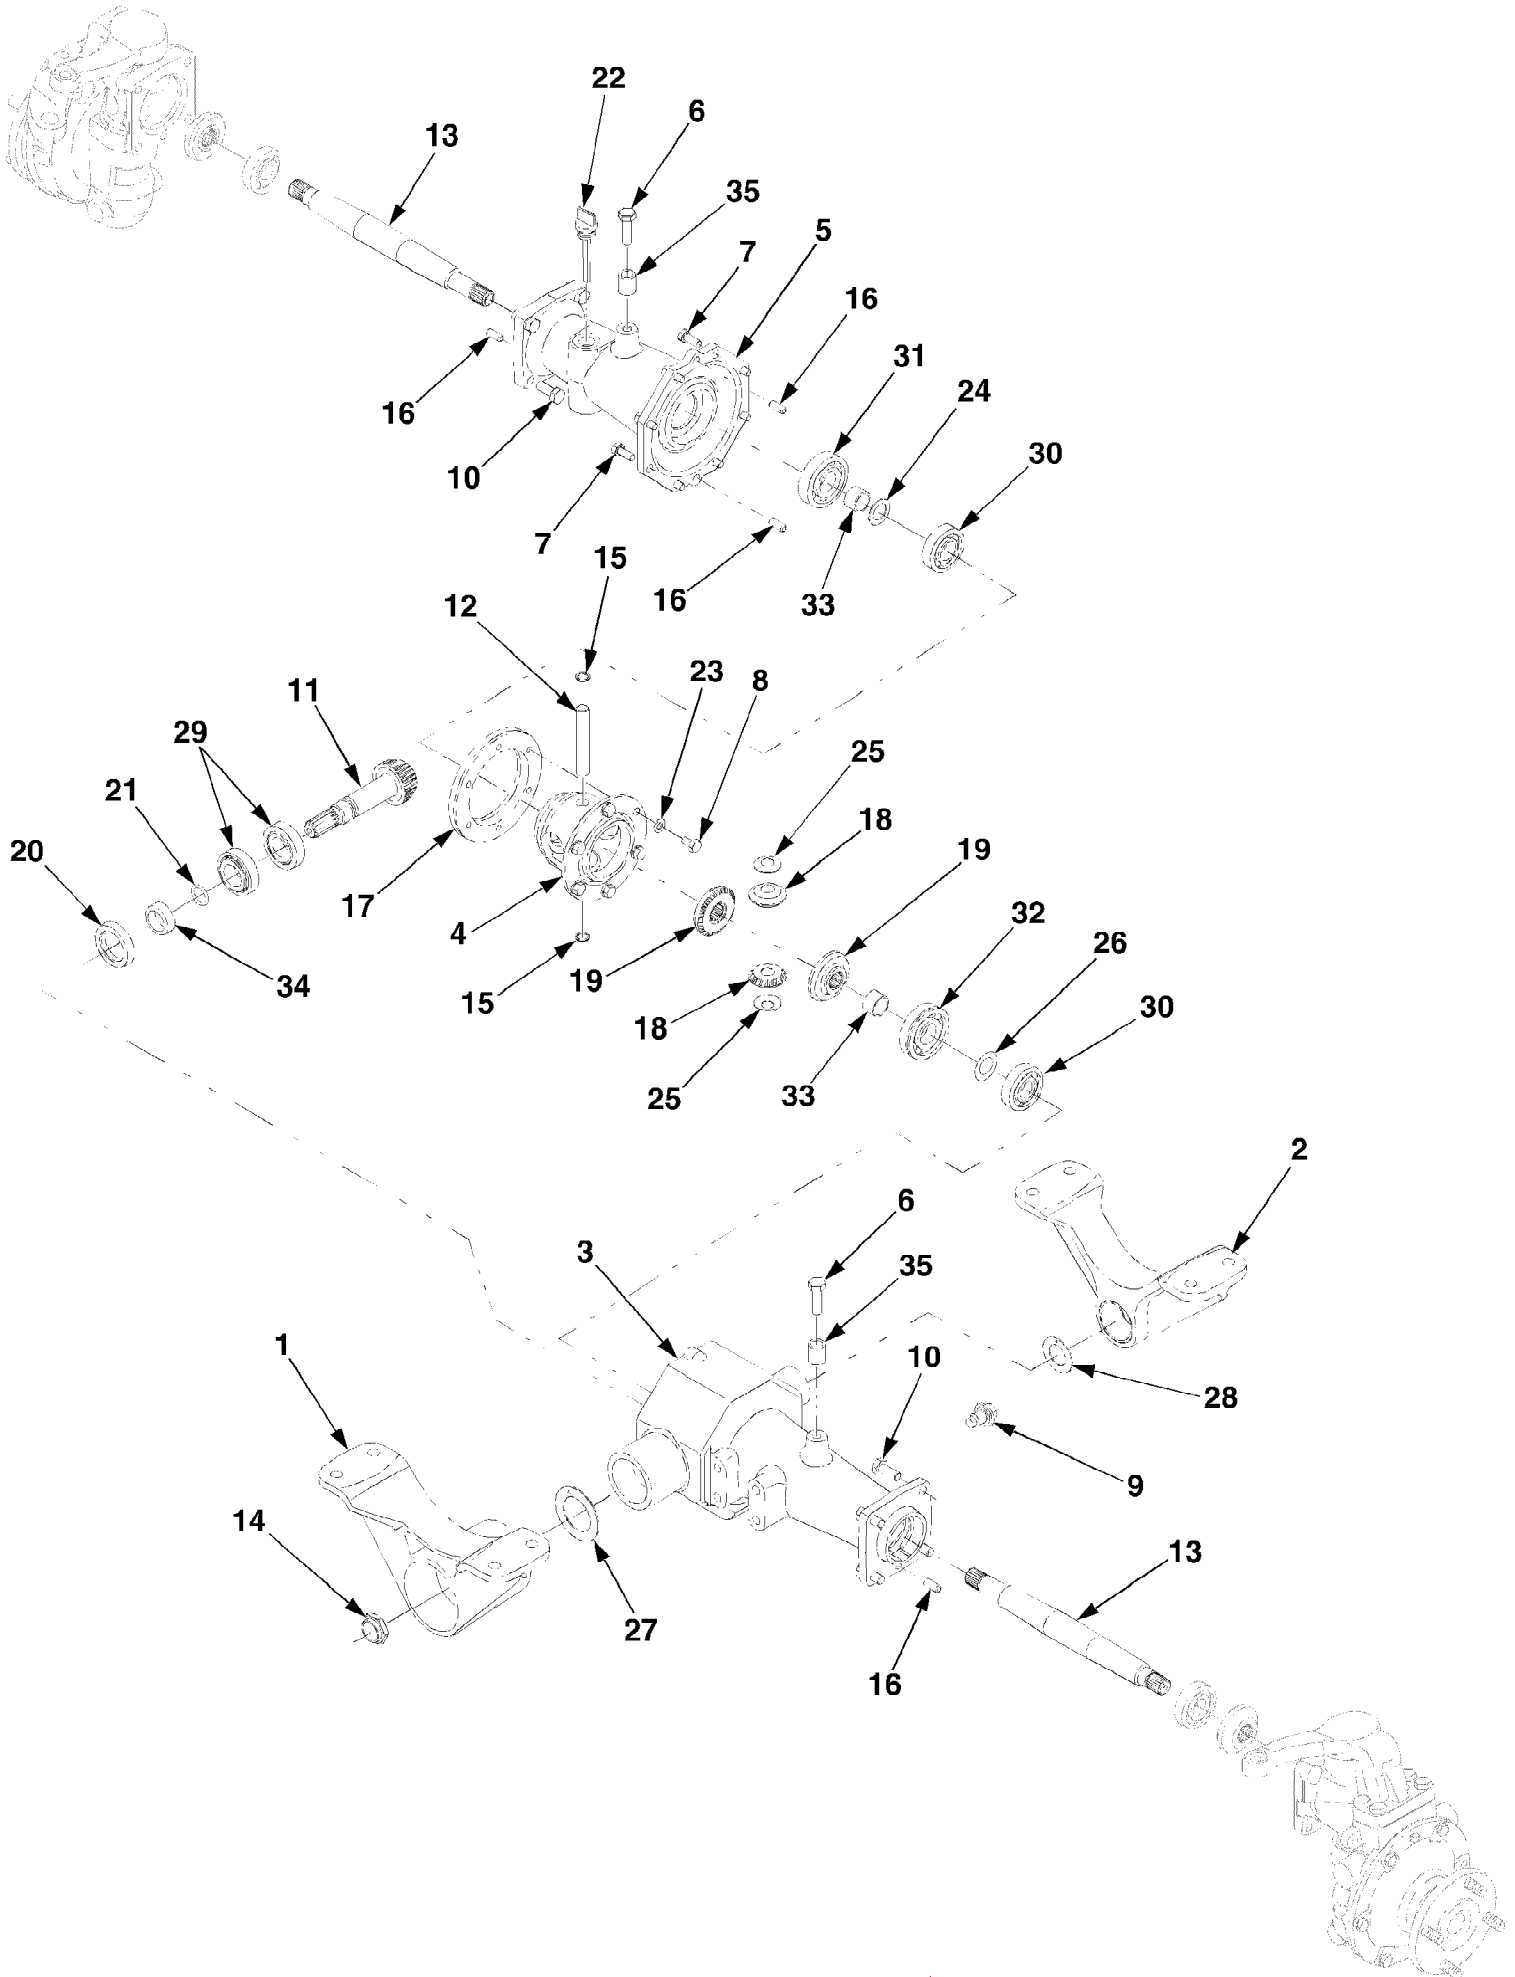

5264DL Tractor
Axle Assembly 4WD

Page 4 of 77

Ref #	Part Number	Qty	S/P/F	Description
1	619-04017A	2	S	Housing, Kingpin
	759-3958	AR		Sealant, Loctite Black, 5.3 oz.
2	619-04020A	1	S	Housing, Axle Drop, RH
3	619-04021A	1	S	Housing, Axle Drop, LH
4	619-04024A	2	S	Cover, Axle
5	619-04027A	1	S	Arm, Steering, LH
6	619-04028A	1	S	Arm, Steering, RH
7	710-1313	8	/P	Screw, Hex Cap, M10-1.5 x 35 GR8.8
8	710-1323	2		Plug, Hex, 3/8-16 x .5
9	710-1681	12	/P	Screw, Hex Cap, M8-1.25 x 20 GR8.8
10	710-1633	2		Plug, Screw, M14-1.5 x .827
11	710-1683	2	/P	Screw, Hex Cap, M8-1.25 x 30
12	710-3208	8		Screw, Hex Cap, M10-1.5 x 25
13	711-04060	2	S	Axle, Flange
	710-0852	8	/P	Stud, Rib Neck, 7/16-14 x 1.6
14	711-04104	2	S	Shaft, Stub
15	711-04106	2	S	Shaft, Kingpin
16	712-0690	2	/P	Nut, Hex, M8-1.25
17	712-3103	2		Nut, Hex Flange Lock, M12-1.75
18	712-3104	1		Nut, Hex, M12-1.75 RH Thrd.
19	712-3105	1		Nut, Hex, M12-1.75 LH Thrd.
20	715-04014	2	S	Pin, Dowel, 8mm x 20mm
21	716-0201	2		Ring, Retaining
22	716-0393	2		Ring, Retaining
23	717-04040	2	S	Gear, Bevel, 13T
24	717-04041	2	S	Gear, Bevel, 34T
25	717-04045	4	S	Gear, Bevel, 14T
26	721-04087	2		Seal, Oil, 38 x 55 x 7 w/Dirt Lip
27	721-04066	2	S	O-Ring, 40mm x 3mm
28	721-0497	2		Seal, Oil, 35mm x 55mm x 8mm
29	723-0462	1		Ball Joint, 12-1.75 RH
30	723-0463	1		Ball Joint, 12-1.75 LH
31	736-0567	2	/P	Washer, Flat, .39 x .75 x .062
32	741-0301	2	S	Bearing, Ball
33	741-04034	2	S	Bearing, Ball
34	741-04043	2	S	Bearing, Tapered Roller w/ Race
35	741-04044	2	S	Bearing, Ball
36	741-04068	2	S	Bearing, Ball
37	741-0919	2	S	Bearing, Ball
38	741-3033A	2	S	Bearing, Ball
39	747-04134	1	S	Rod, Tie, M12-1.75