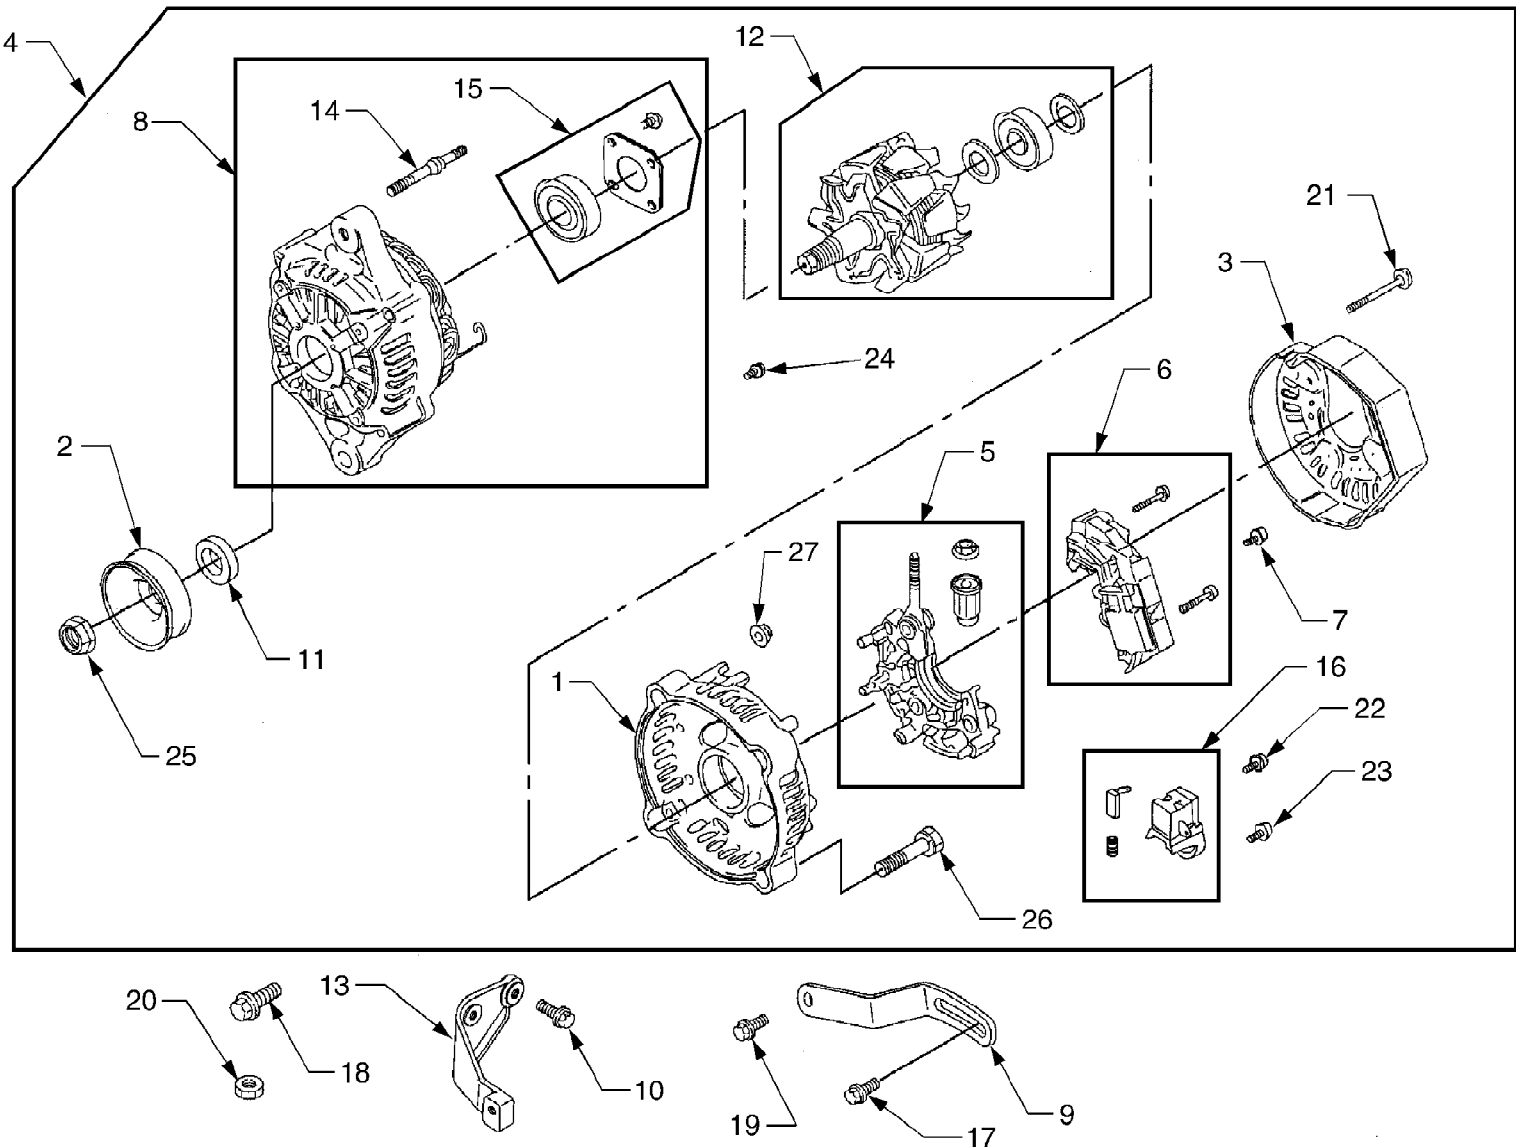

5264DL Tractor
Alternator

5264DL Tractor
Alternator

Page 2 of 77

Ref #	Part Number	Qty	S/P/F	Description
1	BS-820692	1		Housing, Brush End
2	BS-820711	1		Pulley, Alternator
3	BS-820703	1		Cover, Brush
4	BS-825084	1		Alternator
5	BS-825385	1		Rectifier
6	BS-825388	1		Regulator
7	BS-820702	1		Screw, Rectifier
8	BS-825383	1		Housing, Drive End
9	BS-820819	1		Strap, Adjusting
10	BS-820275	1		Screw, Support Bracket
11	BS-820713	1		Spacer, Support Bracket
12	BS-825390	1		Rotor
13	BS-820213	1		Bracket, Support
14	BS-820690	1		Stud, Alternator
15	BS-825384	1		Retainer, Bearing
16	BS-825387	1		Retainer, Brush
17	BS-820343	1	S	Screw, Alternator
18	BS-820270	1		Screw, Alternator
19	BS-820023	1		Screw, Adjusting Strap
20	BS-820069	1		Nut, Alternator
21	BS-820715	1		Screw, Brush Cover
22	BS-820701	1		Screw, Brush Retainer
23	BS-820702	1		Screw, Brush Retainer
24	BS-820702	1		Screw, Ground Terminal
25	BS-820705	1		Nut, Alternator Pulley
26	BS-820707	1		Screw, Brush End Housing
27	BS-820709	1		Nut, Brush End Housing