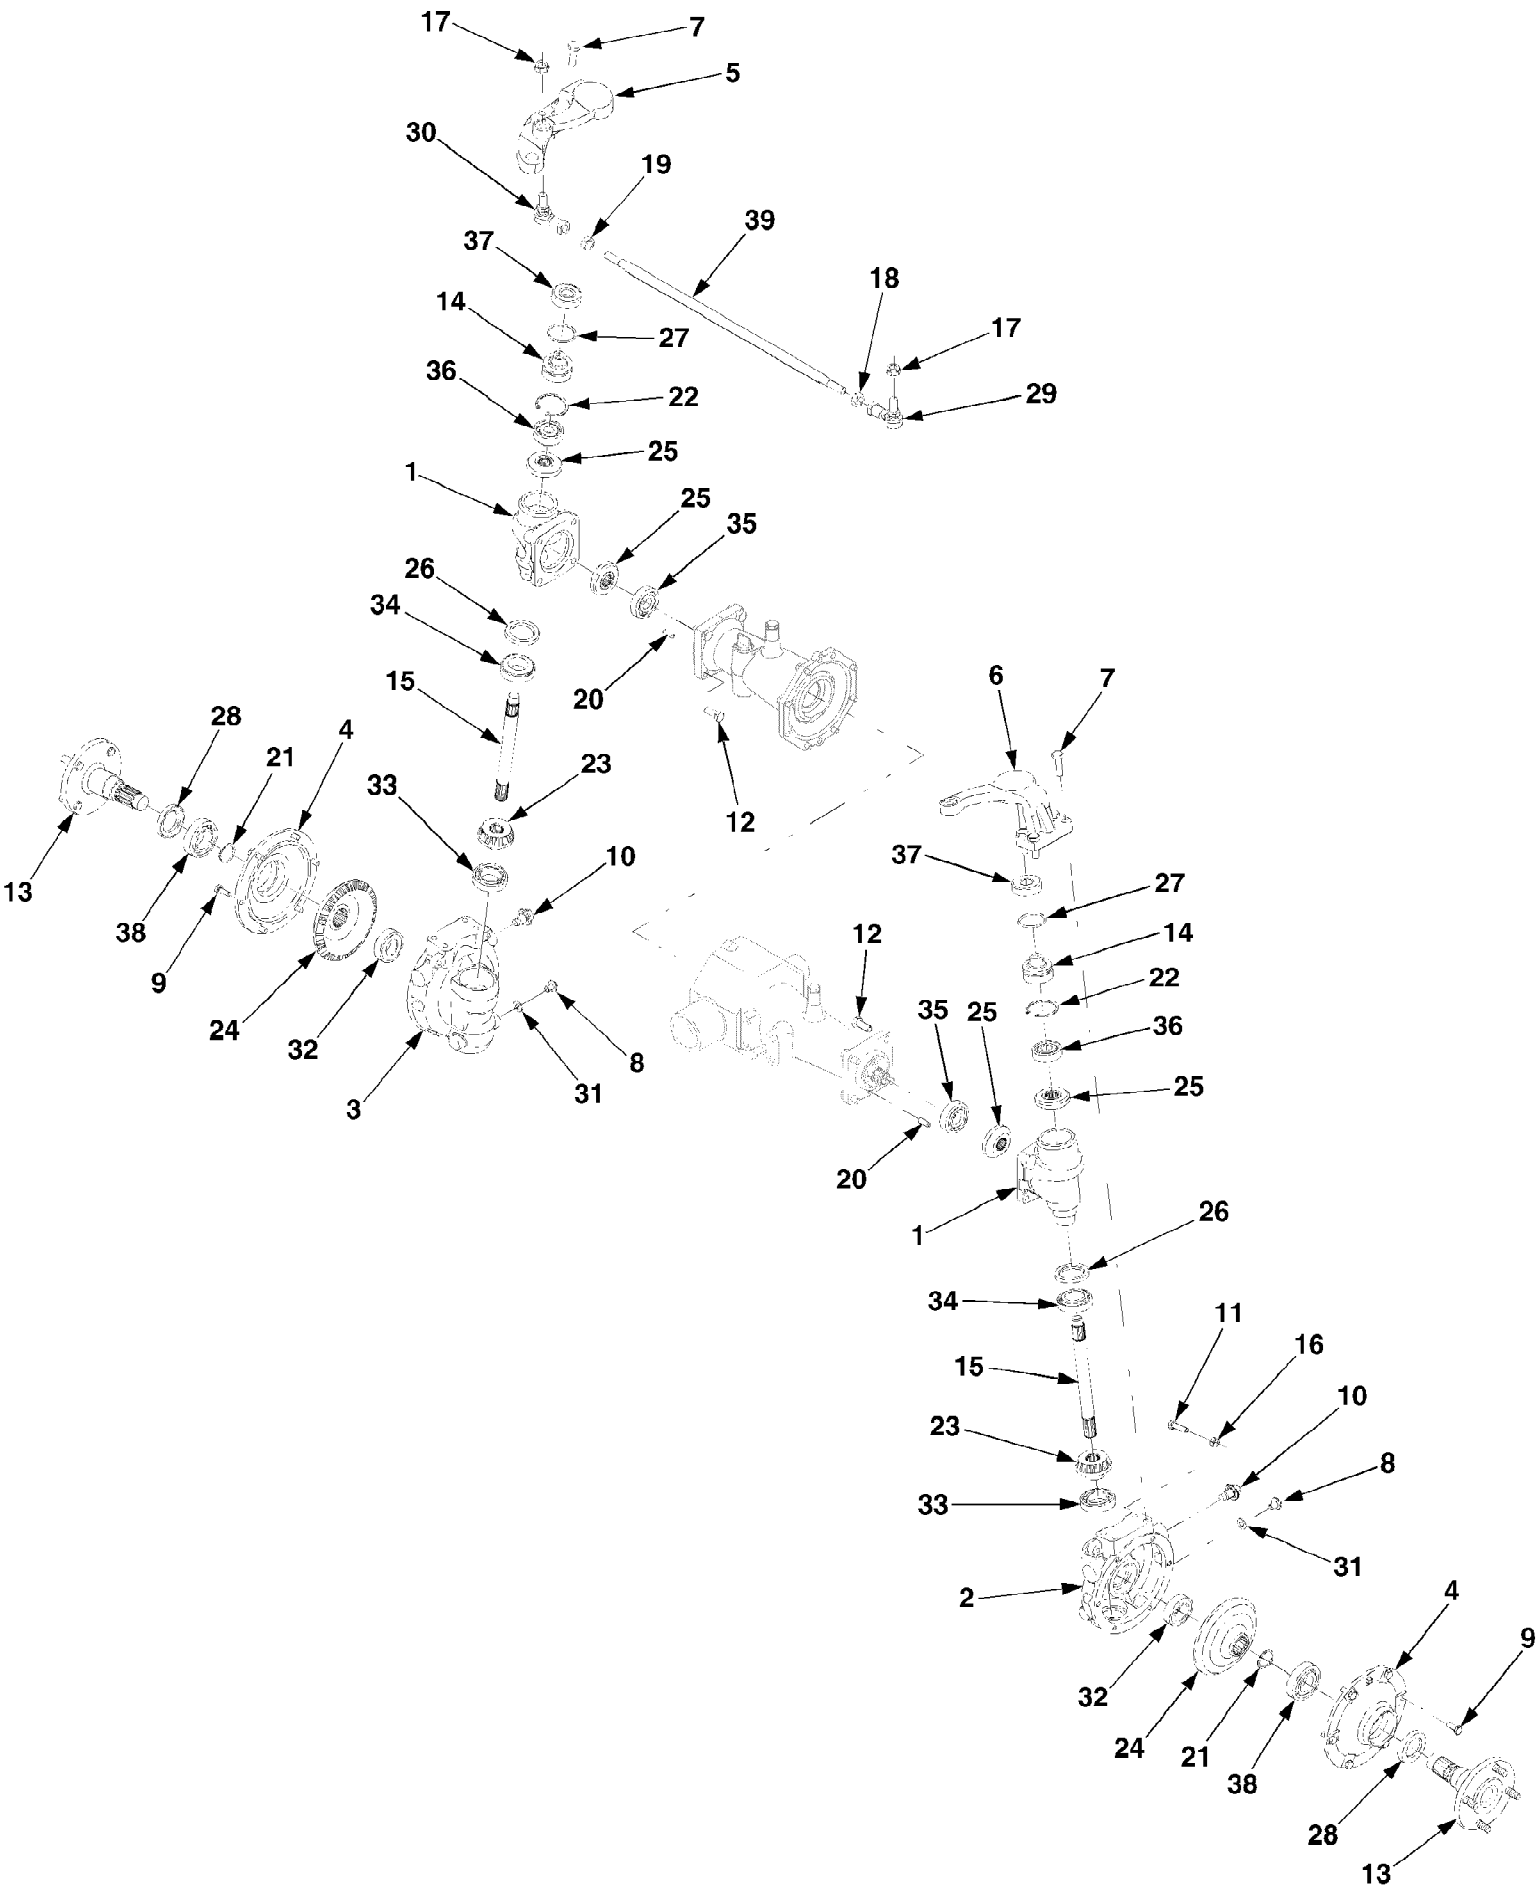

5264DL Tractor
Axle Assembly 4WD

Page 4 of 77

Ref #	Part Number	Qty	S/P/F	Description
1	619-04017A	2	S	Housing, Kingpin
	759-3958	AR		Sealant, Loctite Black, 5.3 oz.
2	619-04020A	1	S	Housing, Axle Drop, RH
3	619-04021A	1	S	Housing, Axle Drop, LH
4	619-04024A	2	S	Cover, Axle
5	619-04027A	1	S	Arm, Steering, LH
6	619-04028A	1	S	Arm, Steering, RH
7	710-1313	8	/P	Screw, Hex Cap, M10-1.5 x 35 GR8.8
8	710-1323	2		Plug, Hex, 3/8-16 x .5
9	710-1681	12	/P	Screw, Hex Cap, M8-1.25 x 20 GR8.8
10	710-1633	2		Plug, Screw, M14-1.5 x .827
11	710-1683	2	/P	Screw, Hex Cap, M8-1.25 x 30
12	710-3208	8		Screw, Hex Cap, M10-1.5 x 25
13	711-04060	2	S	Axle, Flange
	710-0852	8	/P	Stud, Rib Neck, 7/16-14 x 1.6
14	711-04104	2	S	Shaft, Stub
15	711-04106	2	S	Shaft, Kingpin
16	712-0690	2	/P	Nut, Hex, M8-1.25
17	712-3103	2		Nut, Hex Flange Lock, M12-1.75
18	712-3104	1		Nut, Hex, M12-1.75 RH Thrd.
19	712-3105	1		Nut, Hex, M12-1.75 LH Thrd.
20	715-04014	2	S	Pin, Dowel, 8mm x 20mm
21	716-0201	2		Ring, Retaining
22	716-0393	2		Ring, Retaining
23	717-04040	2	S	Gear, Bevel, 13T
24	717-04041	2	S	Gear, Bevel, 34T
25	717-04045	4	S	Gear, Bevel, 14T
26	721-04087	2		Seal, Oil, 38 x 55 x 7 w/Dirt Lip
27	721-04066	2	S	O-Ring, 40mm x 3mm
28	721-0497	2		Seal, Oil, 35mm x 55mm x 8mm
29	723-0462	1		Ball Joint, 12-1.75 RH
30	723-0463	1		Ball Joint, 12-1.75 LH
31	736-0567	2	/P	Washer, Flat, .39 x .75 x .062
32	741-0301	2	S	Bearing, Ball
33	741-04034	2	S	Bearing, Ball
34	741-04043	2	S	Bearing, Tapered Roller w/ Race
35	741-04044	2	S	Bearing, Ball
36	741-04068	2	S	Bearing, Ball
37	741-0919	2	S	Bearing, Ball
38	741-3033A	2	S	Bearing, Ball
39	747-04134	1	S	Rod, Tie, M12-1.75