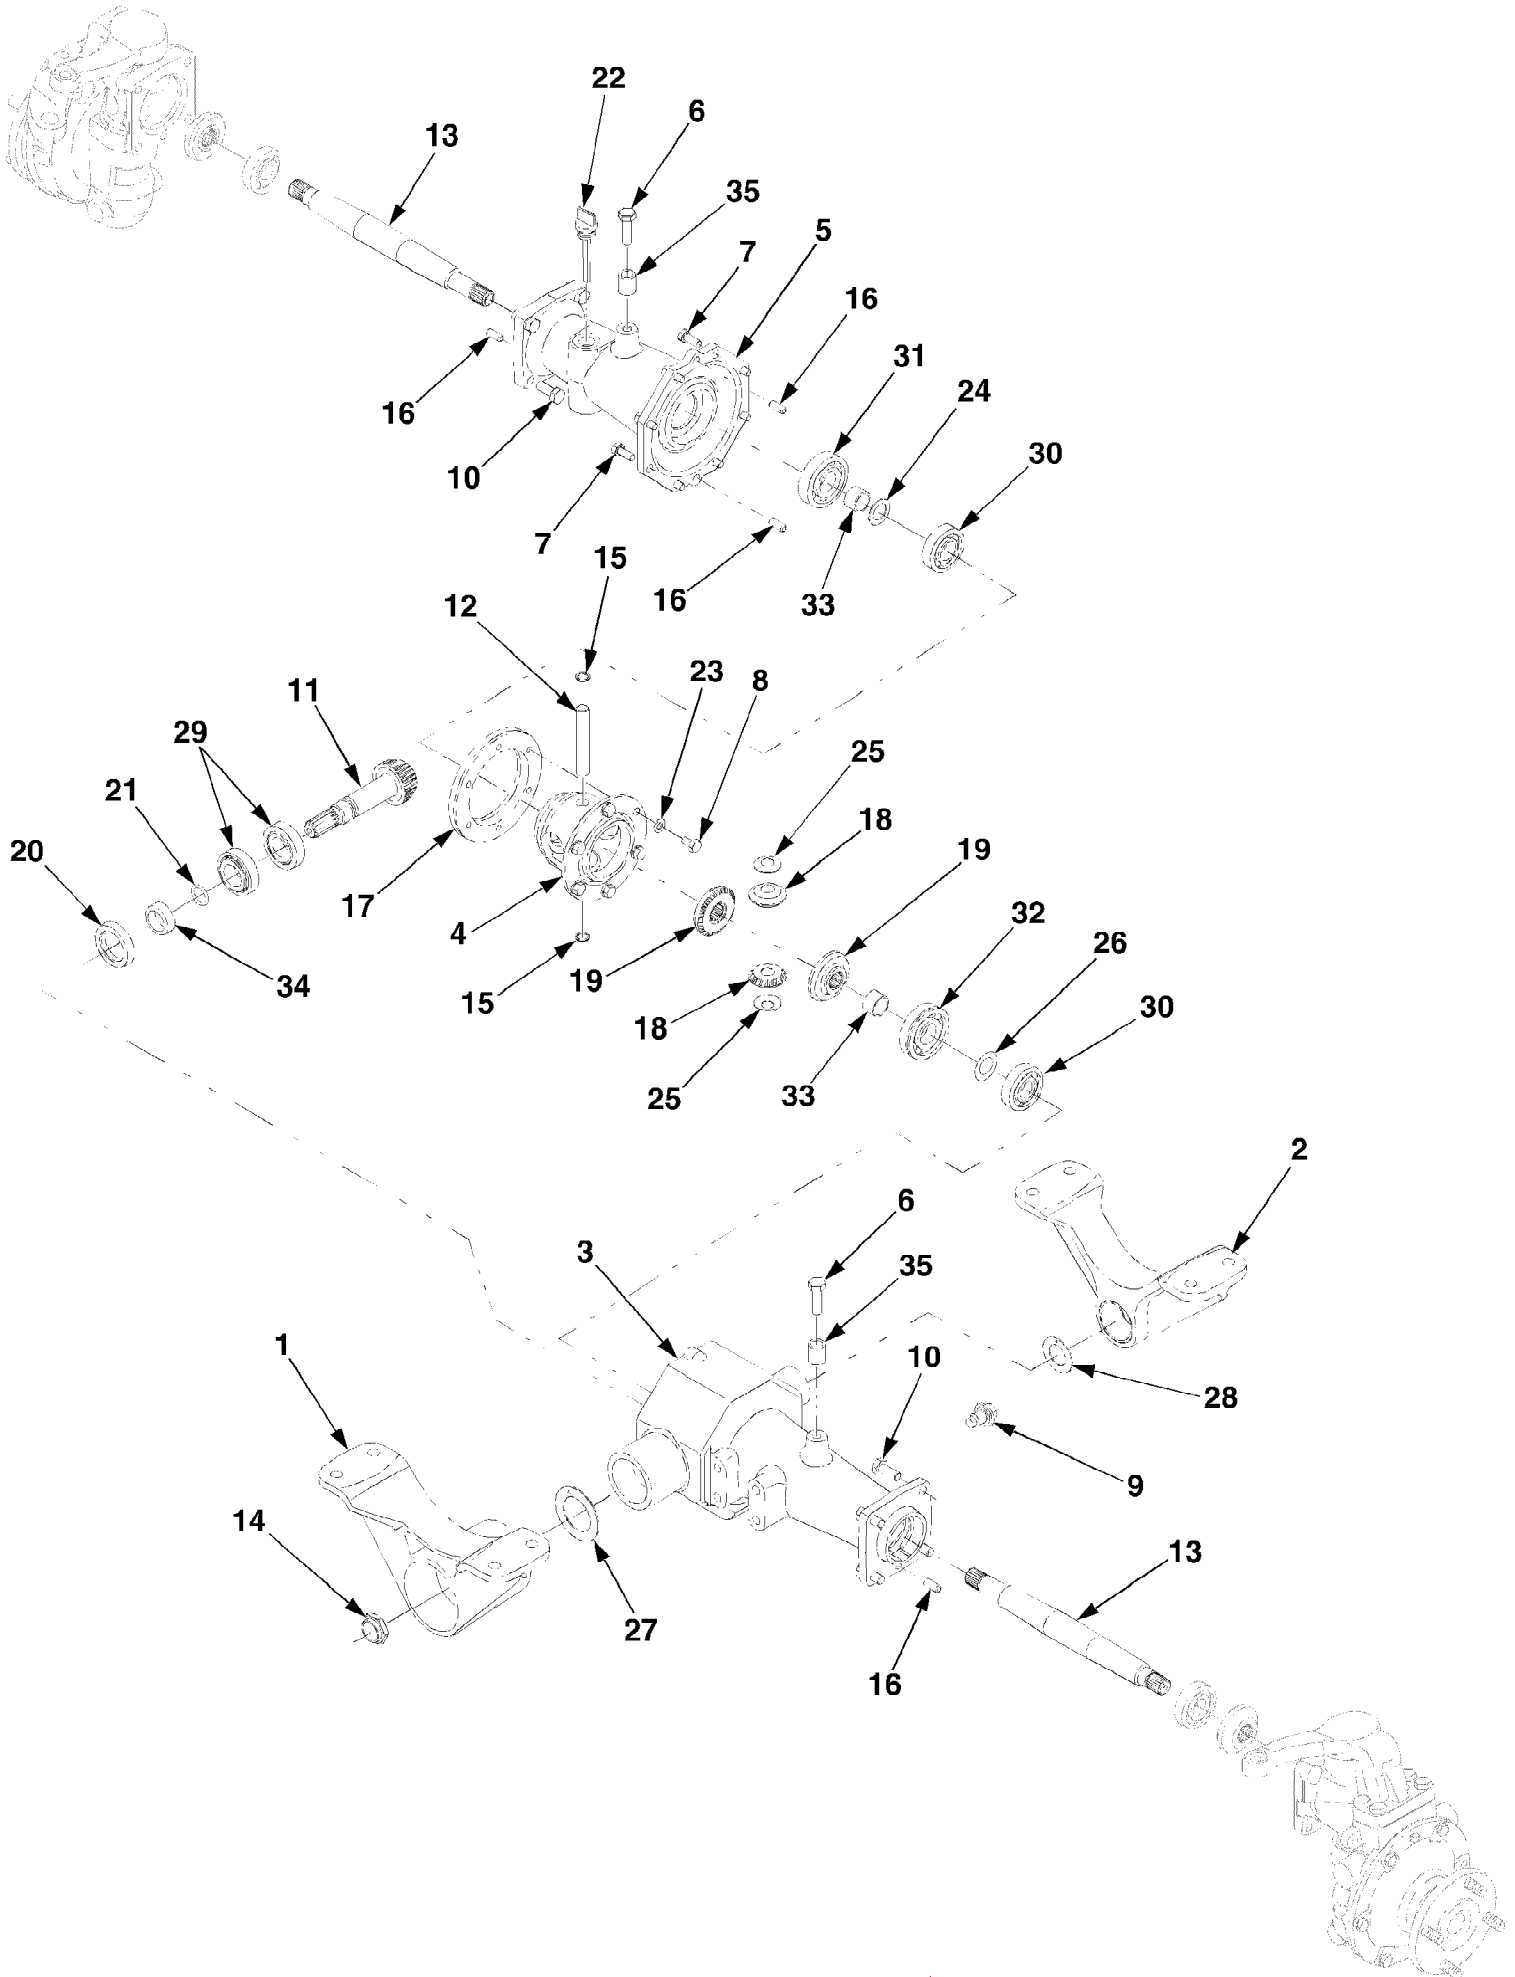

5264DE Tractor  
Axle Assembly 4WD

Page 4 of 77

Ref #	Part Number	Qty	S/P/F	Description
1	619-04017A	2	S	Housing, Kingpin
	759-3958	AR		Sealant, Loctite Black, 5.3 oz.
2	619-04020A	1	S	Housing, Axle Drop, RH
3	619-04021A	1	S	Housing, Axle Drop, LH
4	619-04024A	2	S	Cover, Axle
5	619-04027A	1	S	Arm, Steering, LH
6	619-04028A	1	S	Arm, Steering, RH
7	710-1313	8	/P	Screw, Hex Cap, M10-1.5 x 35 GR8.8
8	710-1323	2		Plug, Hex, 3/8-16 x .5
9	710-1681	12	/P	Screw, Hex Cap, M8-1.25 x 20 GR8.8
10	710-1633	2		Plug, Screw, M14-1.5 x .827
11	710-1683	2	/P	Screw, Hex Cap, M8-1.25 x 30
12	710-3208	8		Screw, Hex Cap, M10-1.5 x 25
13	711-04060	2	S	Axle, Flange
	710-0852	8	/P	Stud, Rib Neck, 7/16-14 x 1.6
14	711-04104	2	S	Shaft, Stub
15	711-04106	2	S	Shaft, Kingpin
16	712-0690	2	/P	Nut, Hex, M8-1.25
17	712-3103	2		Nut, Hex Flange Lock, M12-1.75
18	712-3104	1		Nut, Hex, M12-1.75 RH Thrd.
19	712-3105	1		Nut, Hex, M12-1.75 LH Thrd.
20	715-04014	2	S	Pin, Dowel, 8mm x 20mm
21	716-0201	2		Ring, Retaining
22	716-0393	2		Ring, Retaining
23	717-04040	2	S	Gear, Bevel, 13T
24	717-04041	2	S	Gear, Bevel, 34T
25	717-04045	4	S	Gear, Bevel, 14T
26	721-04087	2		Seal, Oil, 38 x 55 x 7 w/Dirt Lip
27	721-04066	2	S	O-Ring, 40mm x 3mm
28	721-0497	2		Seal, Oil, 35mm x 55mm x 8mm
29	723-0462	1		Ball Joint, 12-1.75 RH
30	723-0463	1		Ball Joint, 12-1.75 LH
31	736-0567	2	/P	Washer, Flat, .39 x .75 x .062
32	741-0301	2	S	Bearing, Ball
33	741-04034	2	S	Bearing, Ball
34	741-04043	2	S	Bearing, Tapered Roller w/ Race
35	741-04044	2	S	Bearing, Ball
36	741-04068	2	S	Bearing, Ball
37	741-0919	2	S	Bearing, Ball
38	741-3033A	2	S	Bearing, Ball
39	747-04134	1	S	Rod, Tie, M12-1.75