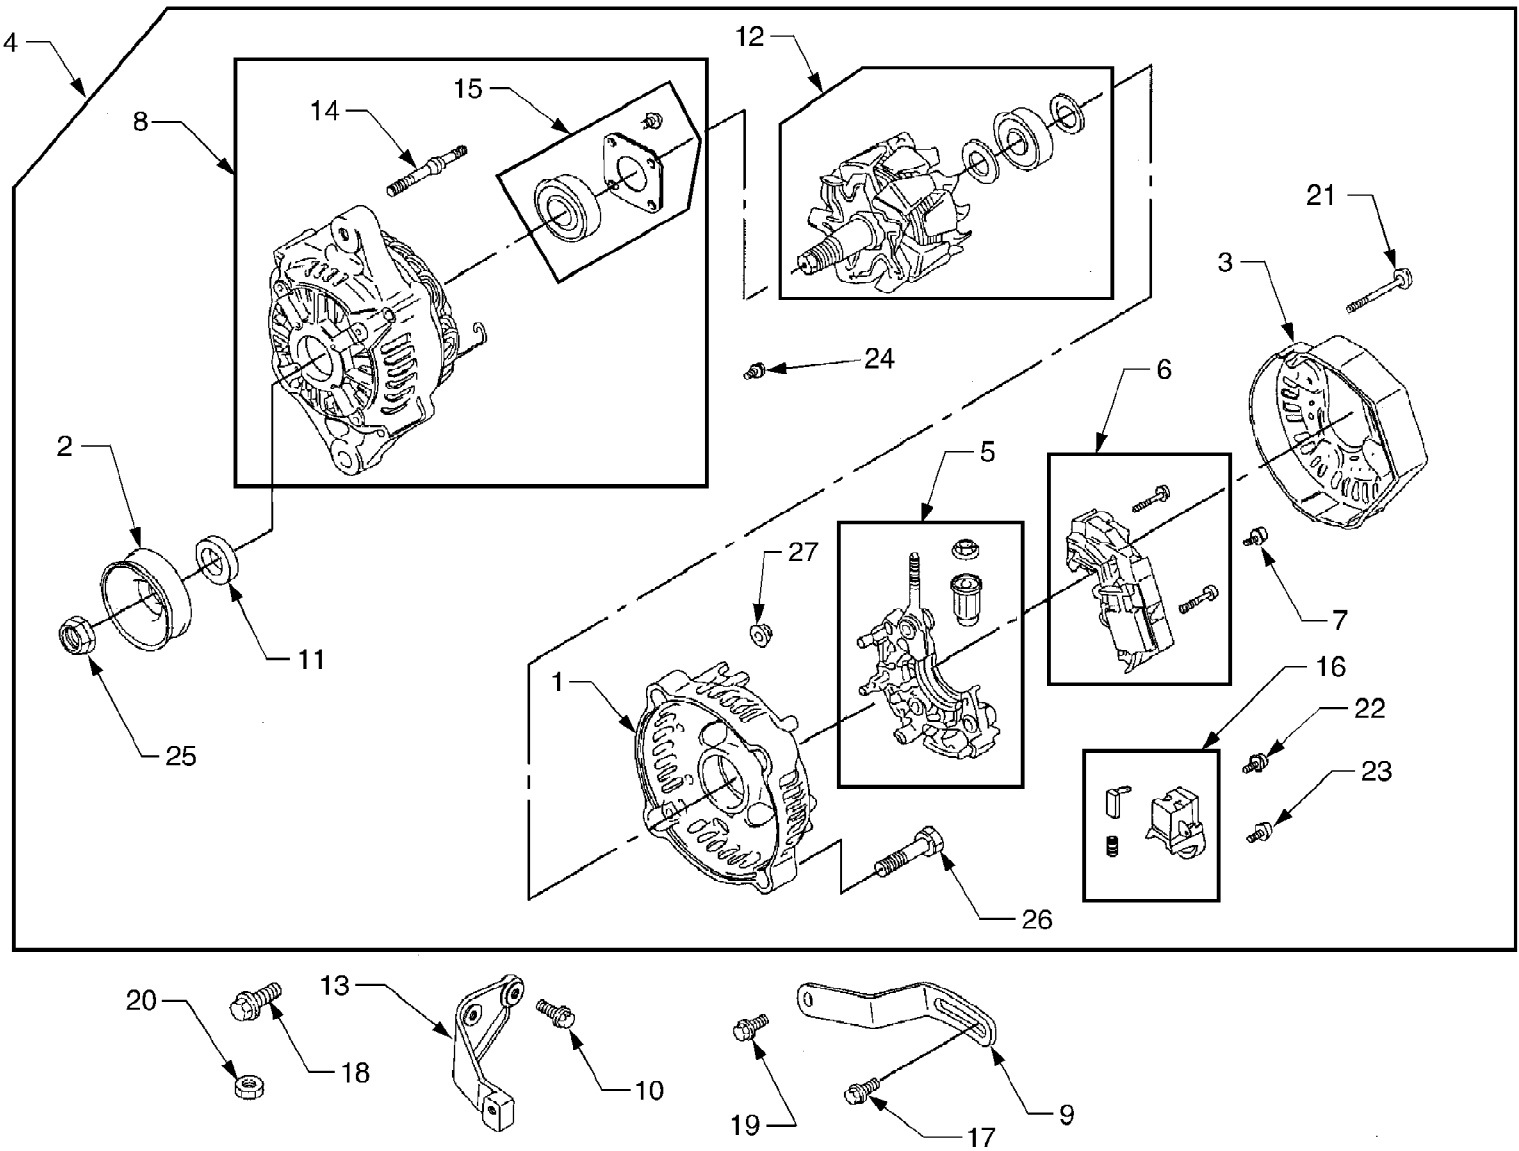

5264DE Tractor
Alternator

5264DE Tractor
Alternator

Page 2 of 77

Ref #	Part Number	Qty	S/P/F	Description
1	BS-820692	1		Housing, Brush End
2	BS-820711	1		Pulley, Alternator
3	BS-820703	1		Cover, Brush
4	BS-825084	1		Alternator
5	BS-825385	1		Rectifier
6	BS-825388	1		Regulator
7	BS-820702	1		Screw, Rectifier
8	BS-825383	1		Housing, Drive End
9	BS-820819	1		Strap, Adjusting
10	BS-820275	1		Screw, Support Bracket
11	BS-820713	1		Spacer, Support Bracket
12	BS-825390	1		Rotor
13	BS-820213	1		Bracket, Support
14	BS-820690	1		Stud, Alternator
15	BS-825384	1		Retainer, Bearing
16	BS-825387	1		Retainer, Brush
17	BS-820343	1	S	Screw, Alternator
18	BS-820270	1		Screw, Alternator
19	BS-820023	1		Screw, Adjusting Strap
20	BS-820069	1		Nut, Alternator
21	BS-820715	1		Screw, Brush Cover
22	BS-820701	1		Screw, Brush Retainer
23	BS-820702	1		Screw, Brush Retainer
24	BS-820702	1		Screw, Ground Terminal
25	BS-820705	1		Nut, Alternator Pulley
26	BS-820707	1		Screw, Brush End Housing
27	BS-820709	1		Nut, Brush End Housing