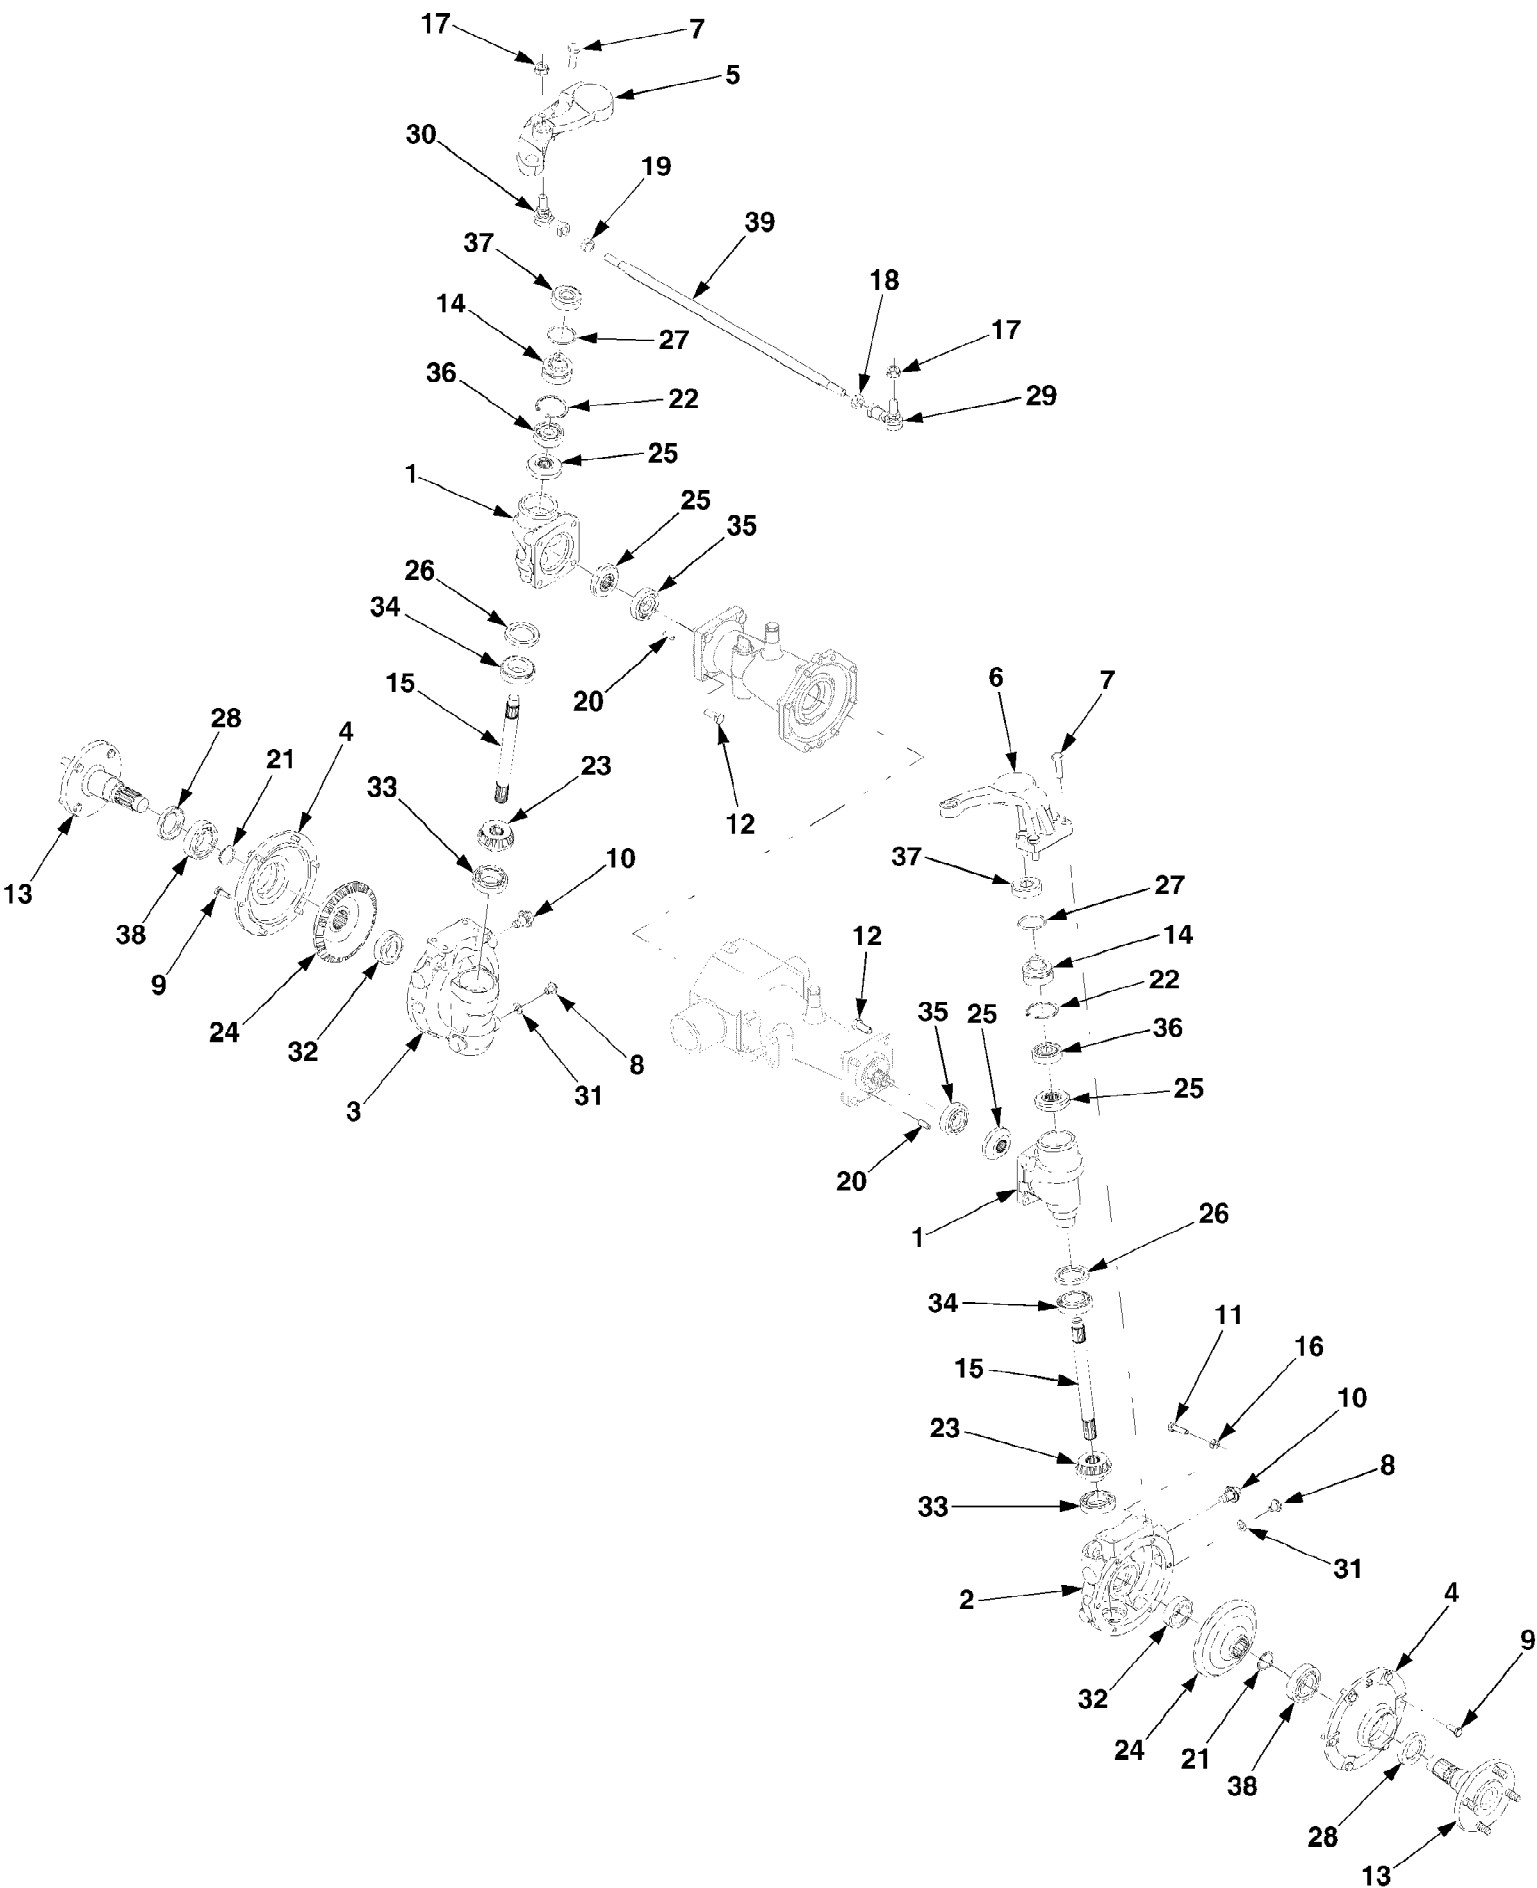

5264DE Tractor  
Axle Assembly 4WD

Page 4 of 77

Ref #	Part Number	Qty	S/P/F	Description
1	619-04017A	2	S	Housing, Kingpin
	759-3958	AR		Sealant, Loctite Black, 5.3 oz.
2	619-04020A	1	S	Housing, Axle Drop, RH
3	619-04021A	1	S	Housing, Axle Drop, LH
4	619-04024A	2	S	Cover, Axle
5	619-04027A	1	S	Arm, Steering, LH
6	619-04028A	1	S	Arm, Steering, RH
7	710-1313	8	/P	Screw, Hex Cap, M10-1.5 x 35 GR8.8
8	710-1323	2		Plug, Hex, 3/8-16 x .5
9	710-1681	12	/P	Screw, Hex Cap, M8-1.25 x 20 GR8.8
10	710-1633	2		Plug, Screw, M14-1.5 x .827
11	710-1683	2	/P	Screw, Hex Cap, M8-1.25 x 30
12	710-3208	8		Screw, Hex Cap, M10-1.5 x 25
13	711-04060	2	S	Axle, Flange
	710-0852	8	/P	Stud, Rib Neck, 7/16-14 x 1.6
14	711-04104	2	S	Shaft, Stub
15	711-04106	2	S	Shaft, Kingpin
16	712-0690	2	/P	Nut, Hex, M8-1.25
17	712-3103	2		Nut, Hex Flange Lock, M12-1.75
18	712-3104	1		Nut, Hex, M12-1.75 RH Thrd.
19	712-3105	1		Nut, Hex, M12-1.75 LH Thrd.
20	715-04014	2	S	Pin, Dowel, 8mm x 20mm
21	716-0201	2		Ring, Retaining
22	716-0393	2		Ring, Retaining
23	717-04040	2	S	Gear, Bevel, 13T
24	717-04041	2	S	Gear, Bevel, 34T
25	717-04045	4	S	Gear, Bevel, 14T
26	721-04087	2		Seal, Oil, 38 x 55 x 7 w/Dirt Lip
27	721-04066	2	S	O-Ring, 40mm x 3mm
28	721-0497	2		Seal, Oil, 35mm x 55mm x 8mm
29	723-0462	1		Ball Joint, 12-1.75 RH
30	723-0463	1		Ball Joint, 12-1.75 LH
31	736-0567	2	/P	Washer, Flat, .39 x .75 x .062
32	741-0301	2	S	Bearing, Ball
33	741-04034	2	S	Bearing, Ball
34	741-04043	2	S	Bearing, Tapered Roller w/ Race
35	741-04044	2	S	Bearing, Ball
36	741-04068	2	S	Bearing, Ball
37	741-0919	2	S	Bearing, Ball
38	741-3033A	2	S	Bearing, Ball
39	747-04134	1	S	Rod, Tie, M12-1.75