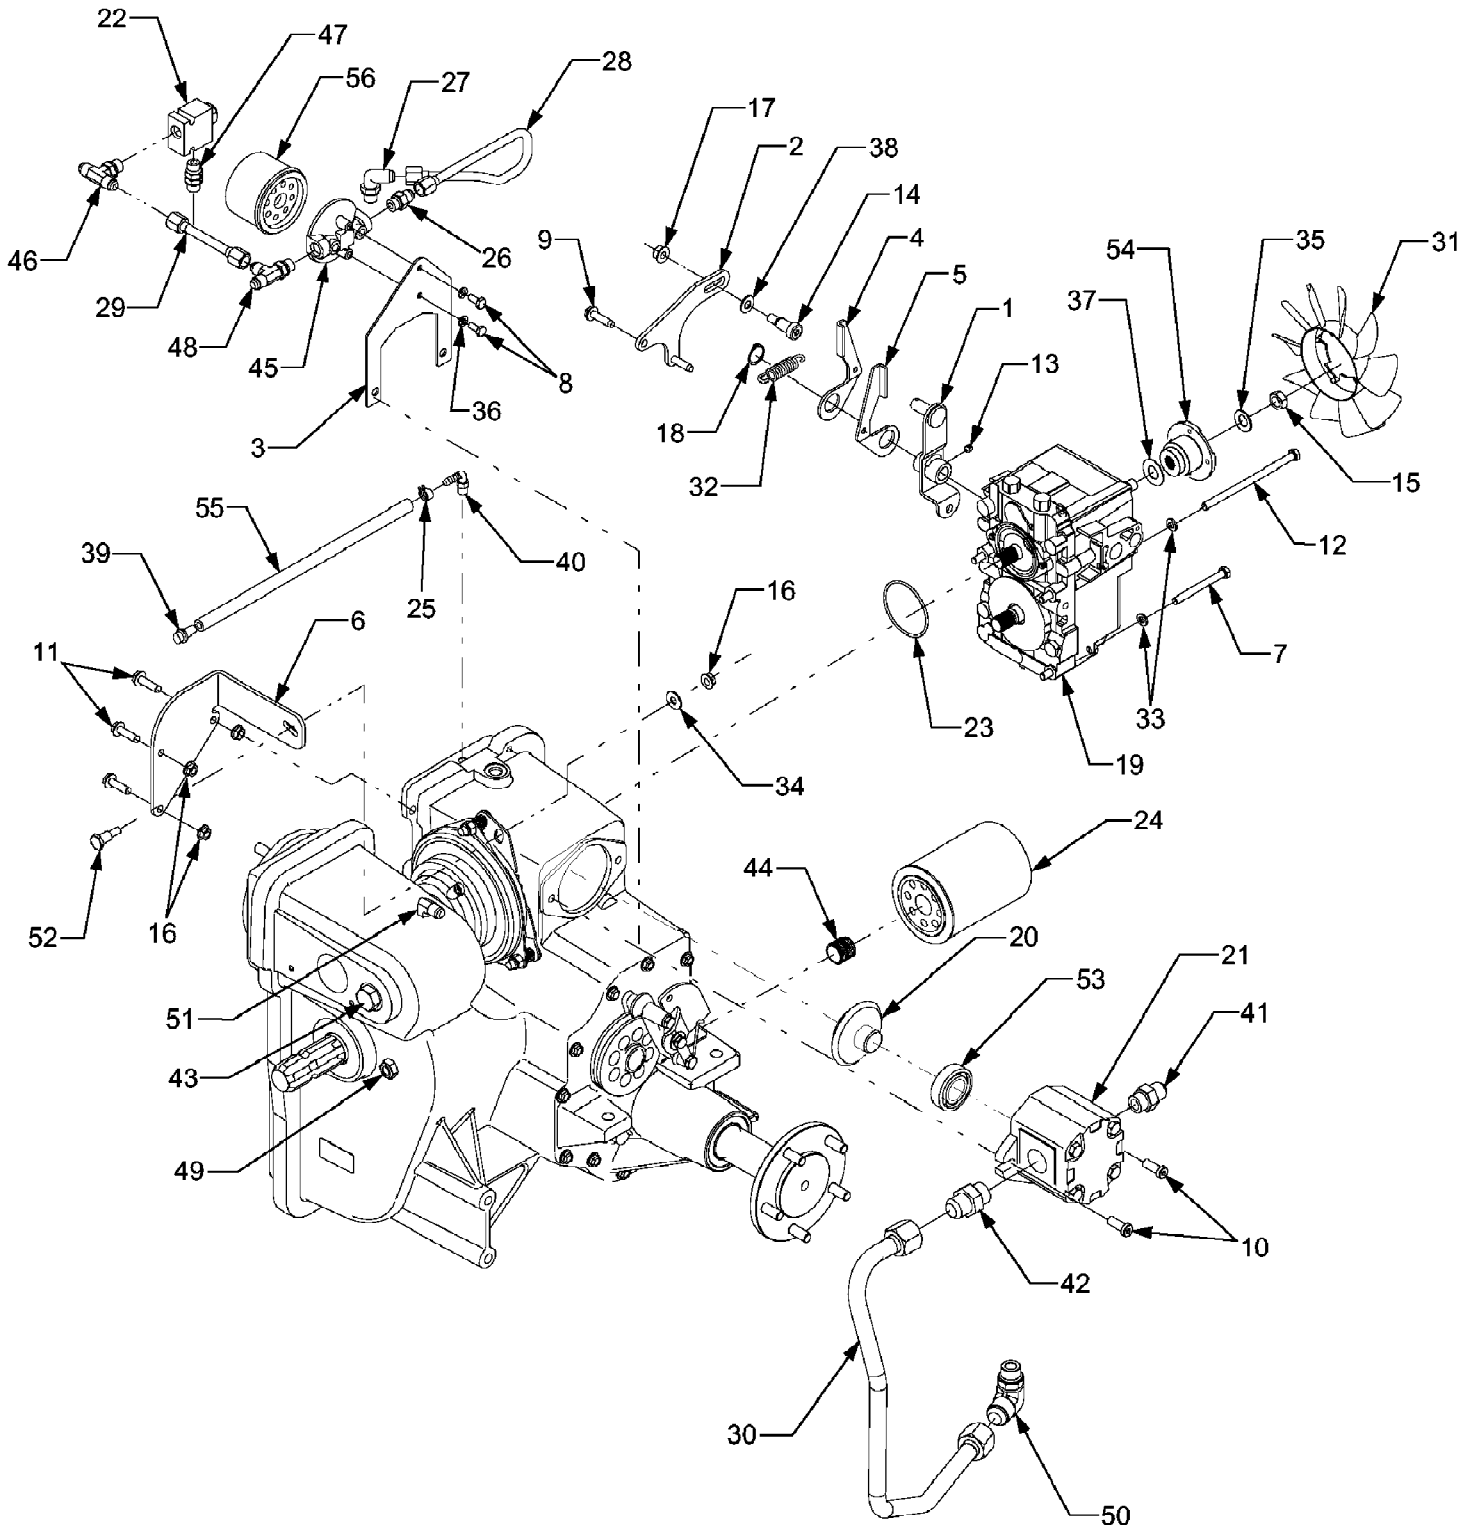

5254L Tractor
4WD Transmission Connections 1B065G & Before

Ref #	Part Number	Qty	S/P/F	Description
	NLA	1		Transmission Ass'y. Service
	737-3120	1	/P	Transmission Oil, 1 Qt. 5 gal
	737-3121	1	/P	Transmission Oil, 1 Gal.
	759-3958	AR		Sealant, Loctite® Black, 5.3 oz.
1	603-0980	1	S	Arm, Hydro
2	703-05027	1	S	Bracket, Return
3	703-05035	1	S	Bracket, Filter Mounting
4	703-05041	1		Arm, Neutral - RH
5	703-05042	1		Arm, Neutral - LH
6	703-05050	1	S	Bracket, Clutch Torque
7	710-0189	2	/P	Screw, Hex Cap, 5/16-18 x 3.0 GR5
8	710-0751	2	/P	Screw, Hex Cap, 1/4-20 x .62 GR5
9	710-0817	2		Screw, Hex Wash. Hd. Tapp, 5/16-18 x 1.25
10	710-1695	2		Screw, Socket Hd. 3/8-16 x 1.0
11	710-1882	3		Screw, Hex Flange, 5/16-18 x 1.5 GR5
12	710-3226	2		Screw, Hex Cap Lock, 5/16-18 x 5.5 GR5
13	710-3242	1		Screw, Set - Lock 5/16 x .5 GR5
14	710-04040	1	/P	Screw, Shoulder, .497 x .750: 3/8-16
15	712-0200A	1	/P	Nut, Hex Patch Lock, 1/2-20
16	712-3004A	4	/P	Nut, Hex Flange Lock, 5/16-18 GR5
17	712-3005	1	S	Nut, Hex Flange Lock, 3/8-16
18	716-0111	1	/P	Ring, Retaining
19	717-3543	1	S	Pump, Hydrostatic Transmission
20	717-04114	1	S	Gear, Bevel, 35T
21	718-3153	1	S	Pump, Auxiliary Hydraulic
22	718-04001	1	S	Valve, Check
23	721-04002	1	S	O-Ring, 2.425 ID x .103
24	723-3071	1		Filter, Oil - Hydraulic System
25	726-0205	1	/P	Clamp, Hose
26	727-3002	1	S	Fitting, Straight
27	727-3012	1	/P	Fitting, 90 Degree
28	727-04007	1	S	Tube, Hydro Inlet
29	727-04021	1	S	Tube, Filter Inlet
30	727-04054	1	S	Tube, Aux. Pump Inlet
31	731-3371	1		Fan, Transmission Cooling
32	732-3119	1	S	Spring, Extension, .50 x 1.975 x .072
33	736-0119	4	S	Washer, Lock, 5/16
34	736-0242	1	/P	Washer, Bell., .34 x .872 x .06
35	736-0253	1	S	Washer, Belleville
36	736-0329	2	S	Washer, Lock, 1/4
37	736-0355	1	/P	Washer, Flat, .56 x 1.0 x .04
38	736-0864	1	S	Washer, Thrust, .375 x .812 x .06
39	737-0296	1	/P	Vent, 3/8 Dia
40	737-0299	1		Fitting, Elbow
41	737-0336	1	/P	Fitting, Hyd. Adapter w/O-ring
42	737-0337	1		Fitting, Hyd. Adapter w/O-ring
43	737-0349	1		Fitting, Plug
44	737-3105	1		Fitting, Filter Nipple
45	737-04011	1	S	Adapter, Oil Filter
46	737-04016	1	S	Fitting, Branch Tee
47	737-04020	1	S	Fitting, Adapter
48	737-04026	1	S	Fitting, Run Tee
49	737-04032	1	S	Indicator, Oil Level Sight