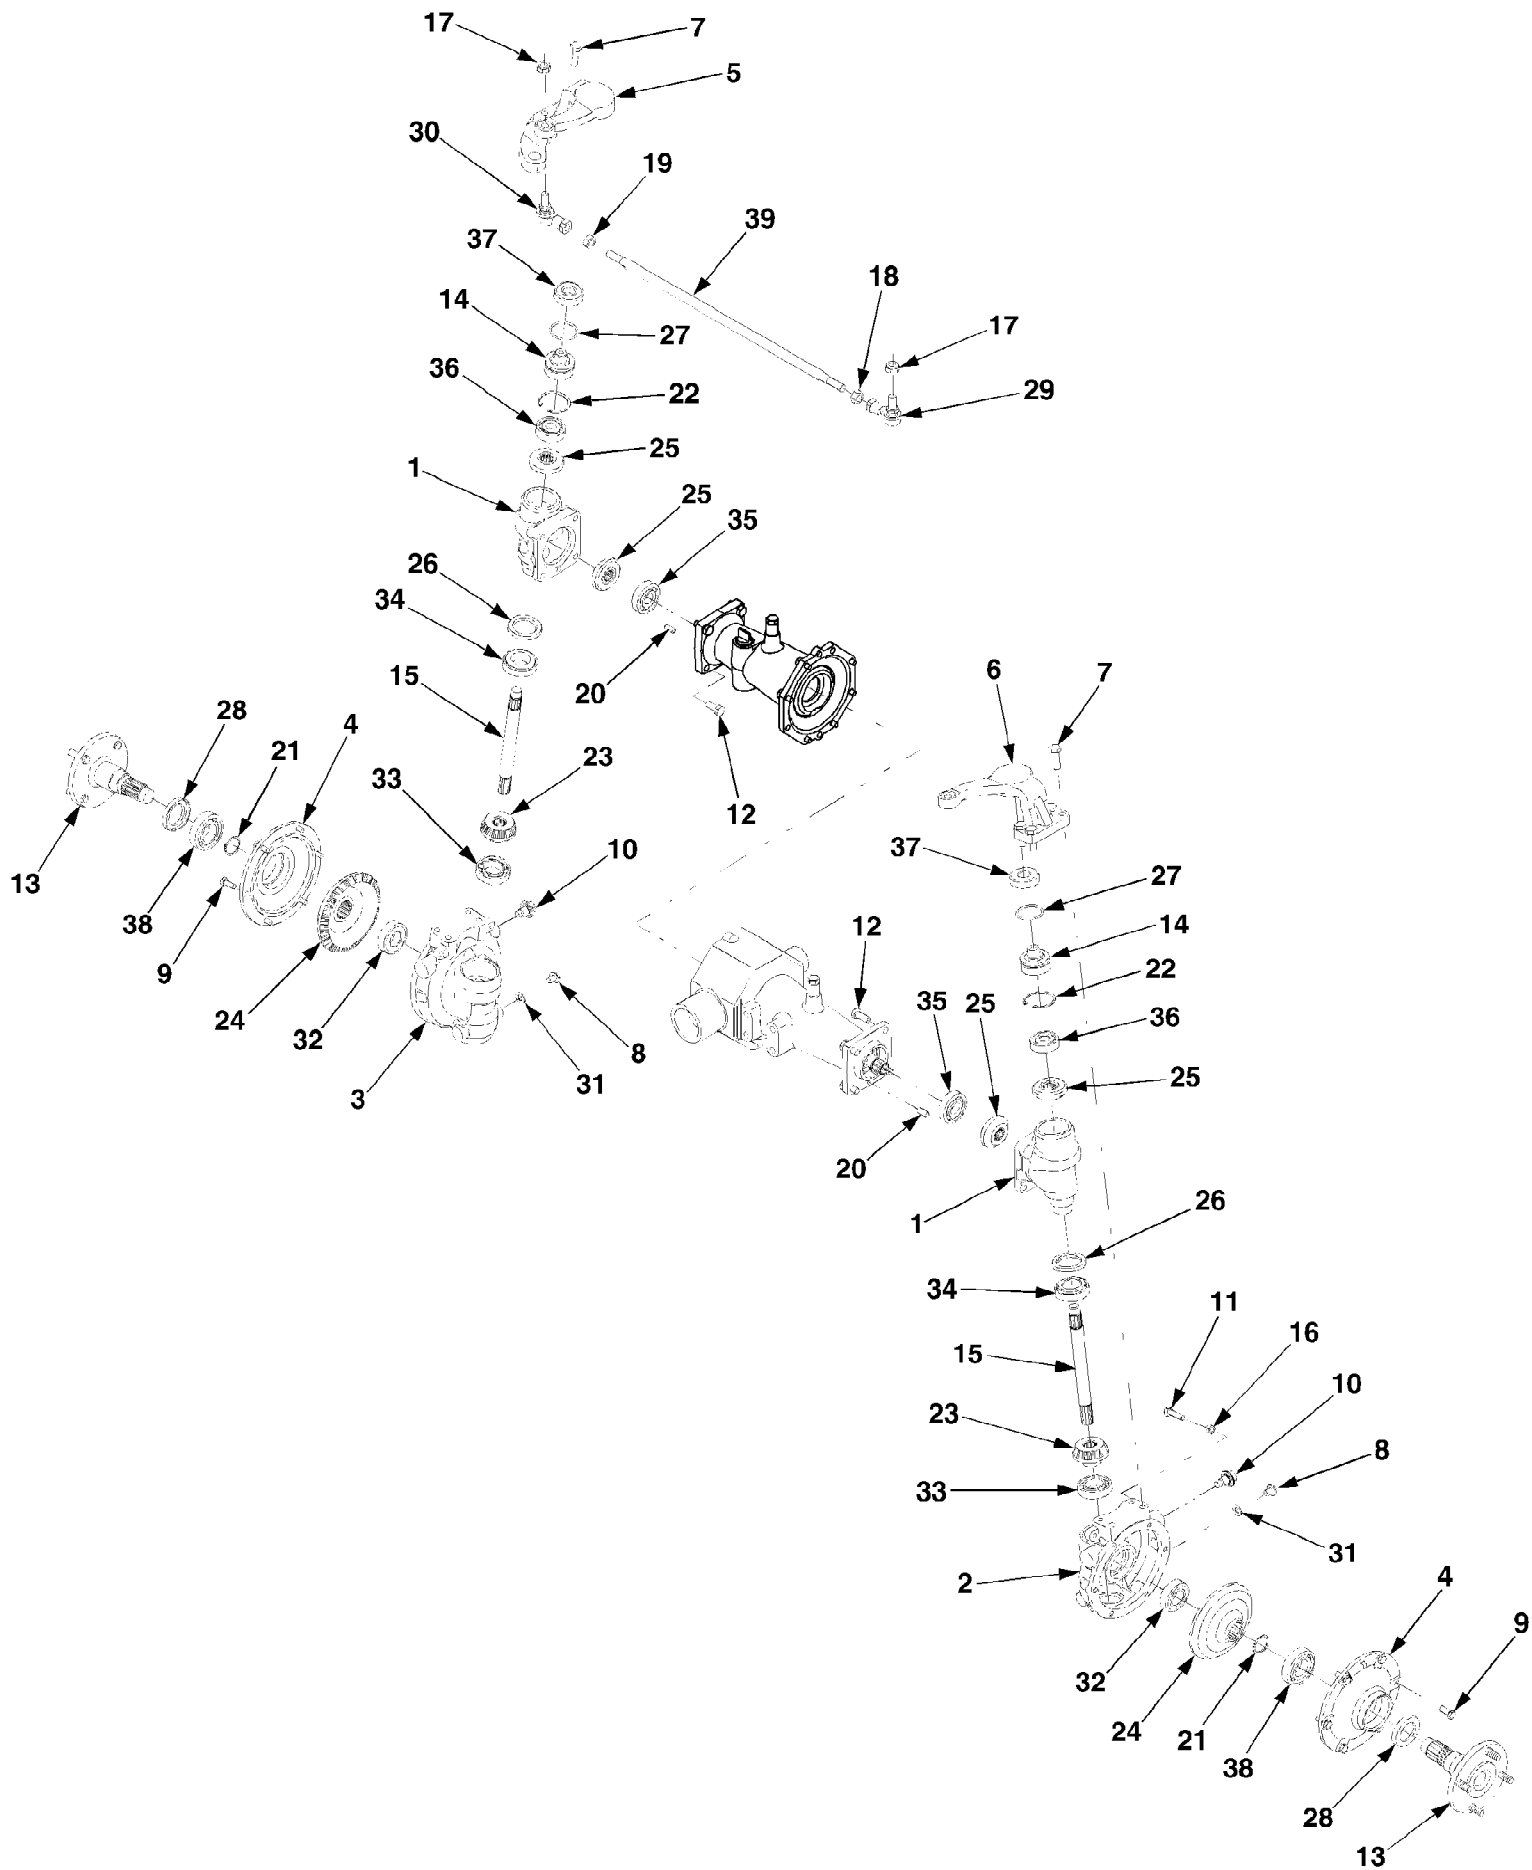

5254L Tractor  
4WD Axle Assembly (Part 1) 1B065G & Before

5254L Tractor  
4WD Axle Assembly (Part 1) 1B065G & Before

Page 2 of 109

Ref #	Part Number	Qty	S/P/F	Description
1	619-04017	2	S	Housing, Kingpin
	759-3958	AR		Sealant, Loctite ® Black, 5.3 oz.
2	619-04020	1	S	Housing, Axle Drop, RH
3	619-04021	1	S	Housing, Axle Drop, LH
4	619-04024	2	S	Cover, Axle
5	619-04027A	1	S	Arm, Steering, LH
6	619-04028	1	S	Arm, Steering, RH
7	710-1313	8	/P	Screw, Hex Cap, M10-1.5 x 35 GR8.8
8	710-1323	2		Plug, Hex, 3/8-16 x .5
9	710-1681	12	/P	Screw, Hex Cap, M8-1.25 x 20 GR8.8
10	710-1633	2		Plug, Screw, M14-1.5 x .827
11	710-1683	2	/P	Screw, Hex Cap, M8-1.25 x 30
12	710-3208	8		Screw, Hex Cap, M10-1.5 x 25
13	711-04060	2	S	Axle, Flange
	710-0852	8	/P	Stud, Rib Neck, 7/16-14 x 1.6
14	711-04104	2	S	Shaft, Stub
15	711-04106	2	S	Shaft, Kingpin
16	712-0690	2	/P	Nut, Hex, M8-1.25
17	712-3103	2		Nut, Hex Flange Lock, M12-1.75
18	712-3104	1		Nut, Hex, M12-1.75 RH Thrd.
19	712-3105	1		Nut, Hex, M12-1.75 LH Thrd.
20	715-04014	2	S	Pin, Dowel, 8mm x 20mm
21	716-02001	2		Ring, Retaining
22	716-0393	2		Ring, Retaining
23	717-04040	2	S	Gear, Bevel, 13T
24	717-04041	2	S	Gear, Bevel, 34T
25	717-04045	4	S	Gear, Bevel, 14T
26	721-04057	2	S	Seal, Oil, 38mm x 55mm x 7mm
27	721-04066	2	S	O-Ring, 40mm x 3mm
28	721-0497	2		Seal, Oil, 35mm x 55mm x 8mm
29	723-0462	1		Ball Joint, 12-1.75 RH
30	723-0463	1		Ball Joint, 12-1.75 LH
31	736-0567	2	/P	Washer, Flat, .39 x .75 x .062
32	741-0301	2	S	Bearing, Ball
33	741-04034	2	S	Bearing, Ball
34	741-04043	2	S	Bearing, Tapered Roller w/ Race
35	741-04044	2	S	Bearing, Ball
36	741-04068	2	S	Bearing, Ball
37	741-0919	2	S	Bearing, Ball
38	741-3033A	2	S	Bearing, Ball
39	747-04134	1	S	Rod, Tie, M12-1.75