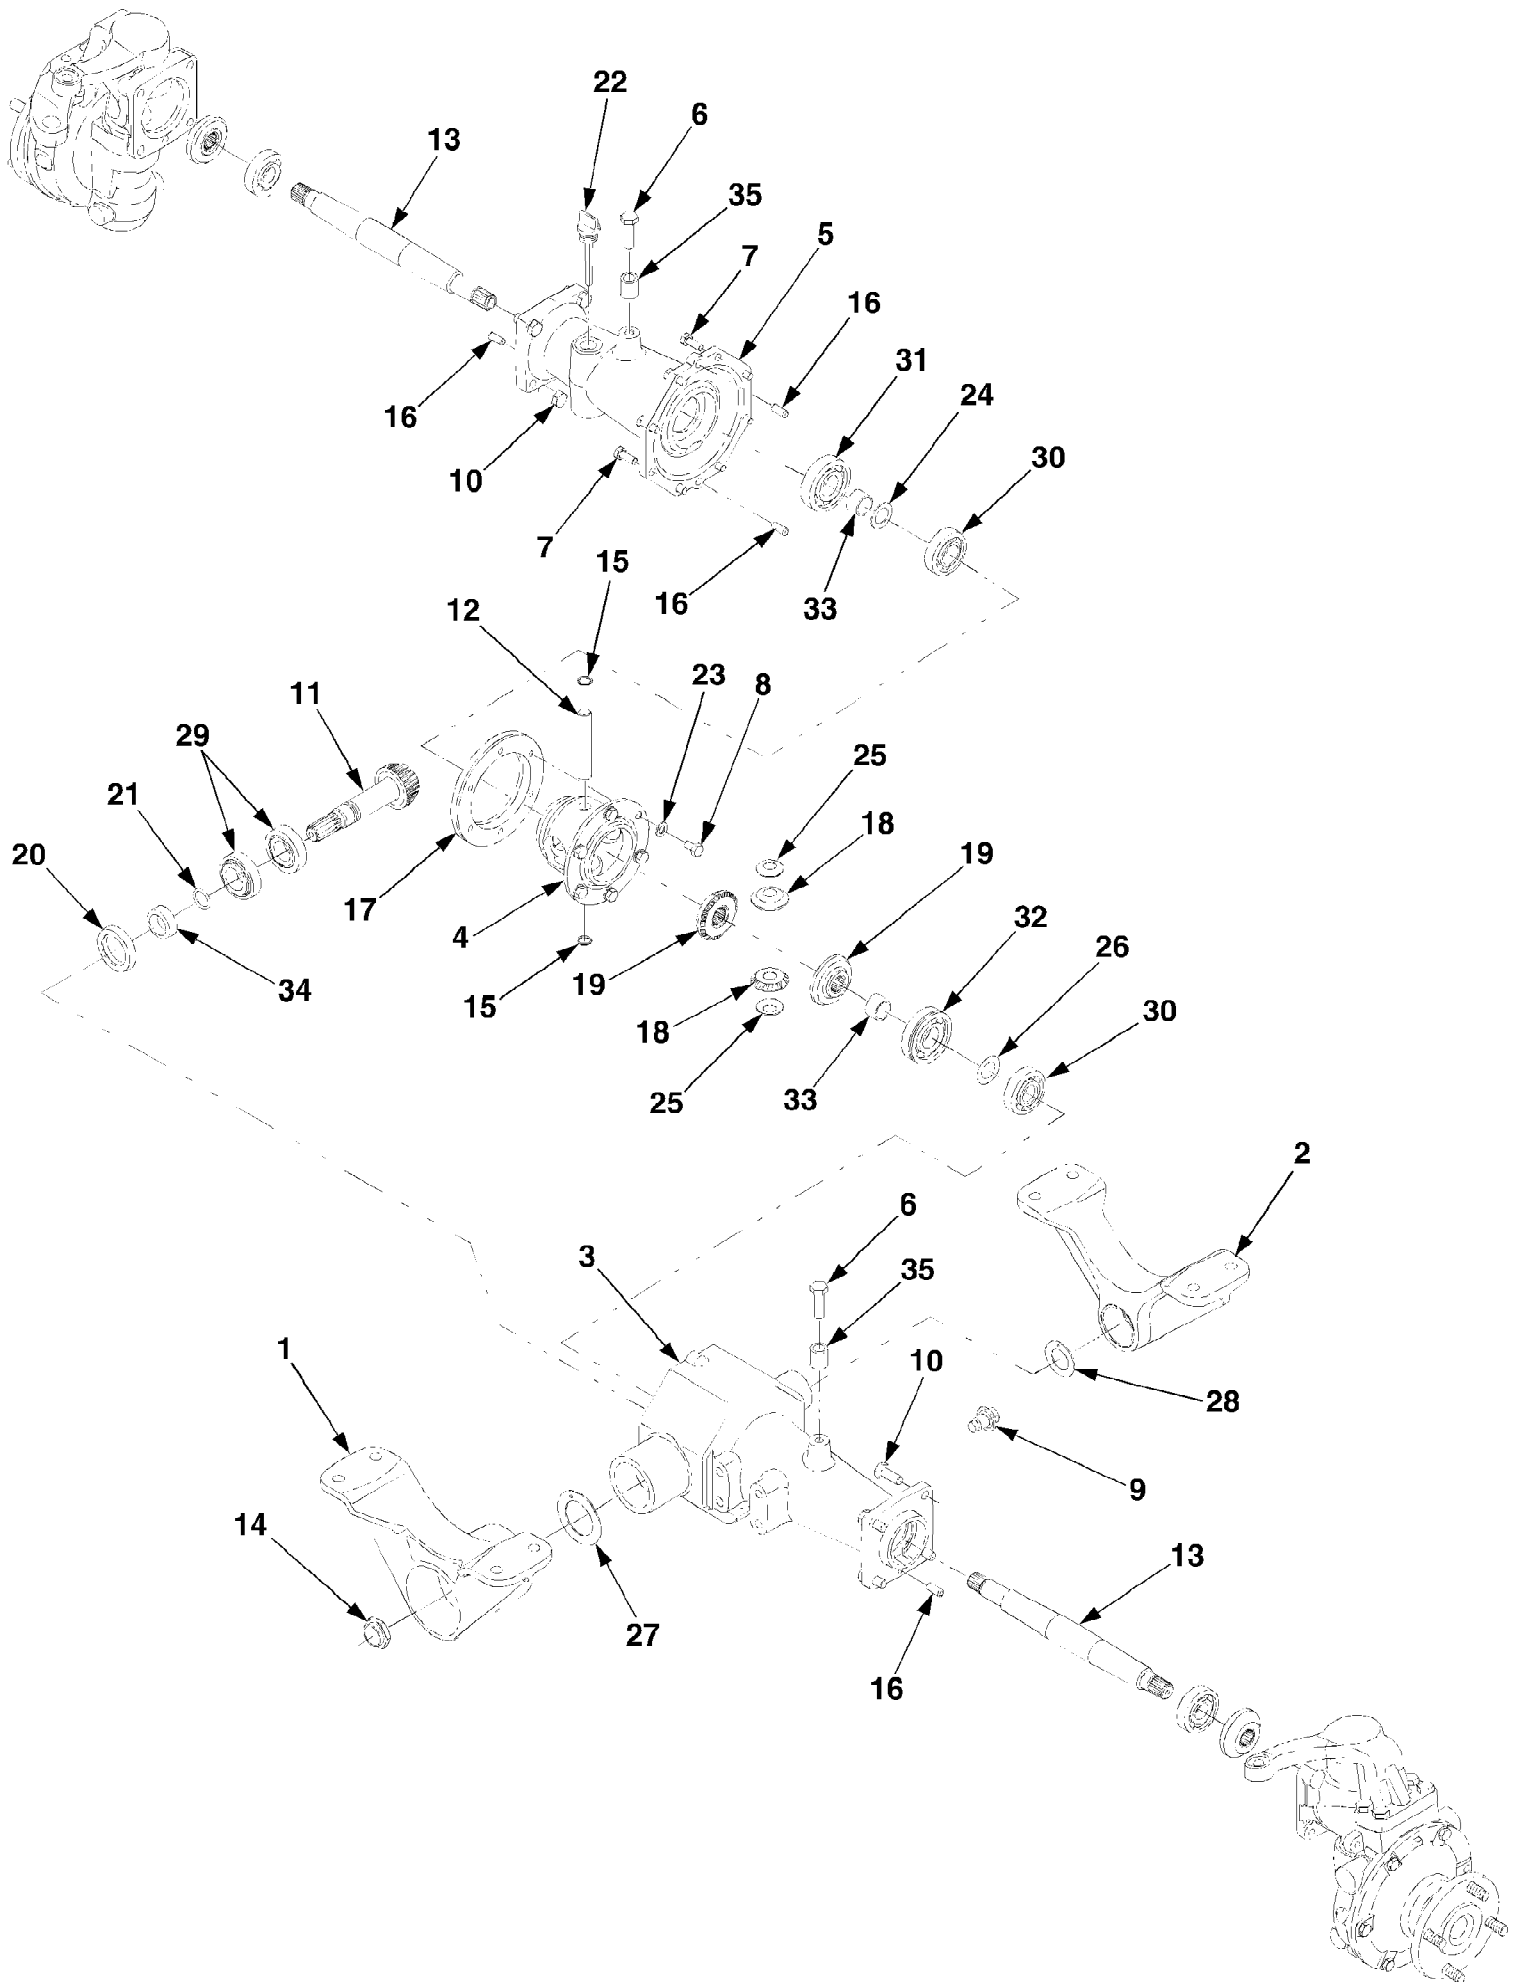

5254L Tractor
4WD Axle Assembly (Part 2) 1B075G & After

Page 8 of 109

Ref #	Part Number	Qty	S/P/F	Description
1	603-04050	1	S	Bracket, Front Axle Mtg. - Rear
	737-0146	1	S	Fitting, Lube, 1/4-28
	741-04036	1	S	Bearing, Sleeve
2	603-04051	1	S	Bracket, Front Axle Mtg. - Front
	737-0146	1	S	Fitting, Lube, 1/4-28
	741-04037	1	S	Bearing, Sleeve
3	619-04009A	1	S	Housing, Main Axle RH
4	619-04120	1	S	Housing, Differential
5	619-04019A	1	S	Housing, Axle LH
6	710-1313	2	/P	Screw, Hex Cap, M10-1.5 x 35 GR8.8
7	710-1682	8		Screw, Hex Cap, M8-1.25 x 25 GR8.8
8	710-3175	6	/P	Screw, Hex Cap, M8-1.25 x 14 GR8.8
9	710-1633	1		Plug, Screw, M14-1.5 x .827
10	710-3208	8		Screw, Hex Cap, M10-1.5 x 25
11	711-04051	1	S	Shaft, Input, 11T
12	711-04384	1	S	Shaft, Cross
13	711-04107	2	S	Shaft, Axle
14	712-04043	1	/P	Nut, Special, 24mm
15	716-04045	2		Ring, Retaining
16	715-04014	4	S	Pin, Dowel, 8mm x 20mm
17	717-04023	1	S	Gear, Bevel, 35T
18	717-04046	2	S	Gear, Miter, 10T
19	717-04047	2	S	Gear, Miter, 16T
20	721-04056	1	S	Seal, Oil, 52mm x 35mm x 10mm ..
21	721-04067	1	S	O-Ring, 19mm x 3mm
22	731-04336	1	S	Dipstick, Front Axle
	721-04058	1		Washer, Seal
23	736-0264	6	S	Washer, Flat, .33 x .63 x .0635
24	736-0287	1	S	Washer, Flat, .793 x 1.24 x .06 Hdn.
25	736-04098	2	S	Washer, Special Spherical
26	736-0562	AR	S	Washer, Flat, .793 x 1.37 x .005
	736-0563	AR		Washer, Flat, .793 x 1.37 x .010
	736-0564	AR		Washer, Flat, .793 x 1.37 x .015
	736-0565	AR		Washer, Flat, .793 x 1.37 x .020
	737-0566	AR		Washer, Flat, .793 x 1.37 x .025
27	741-04038	1	S	Washer, Thrust, 1.66 x 2.59 x .059
28	741-04039	1	S	Washer, Thrust, 1.03 x 1.73 x .059
29	741-04042	2	S	Bearing, Tapered Roller w/ Race ...
30	741-04044	2	S	Bearing, Ball
31	741-04045	1	S	Bearing, Ball
32	741-04046	1	S	Bearing, Ball
33	750-04133	2	S	Spacer, 20 x 25 x 16mm
34	750-04164	1	S	Spacer, 25 x 35 x 12mm
35	750-0750	2	S	Spacer, .5 x .75 x .86
	737-3065	1	/P	Oil, 85W-140 2.5 qt.