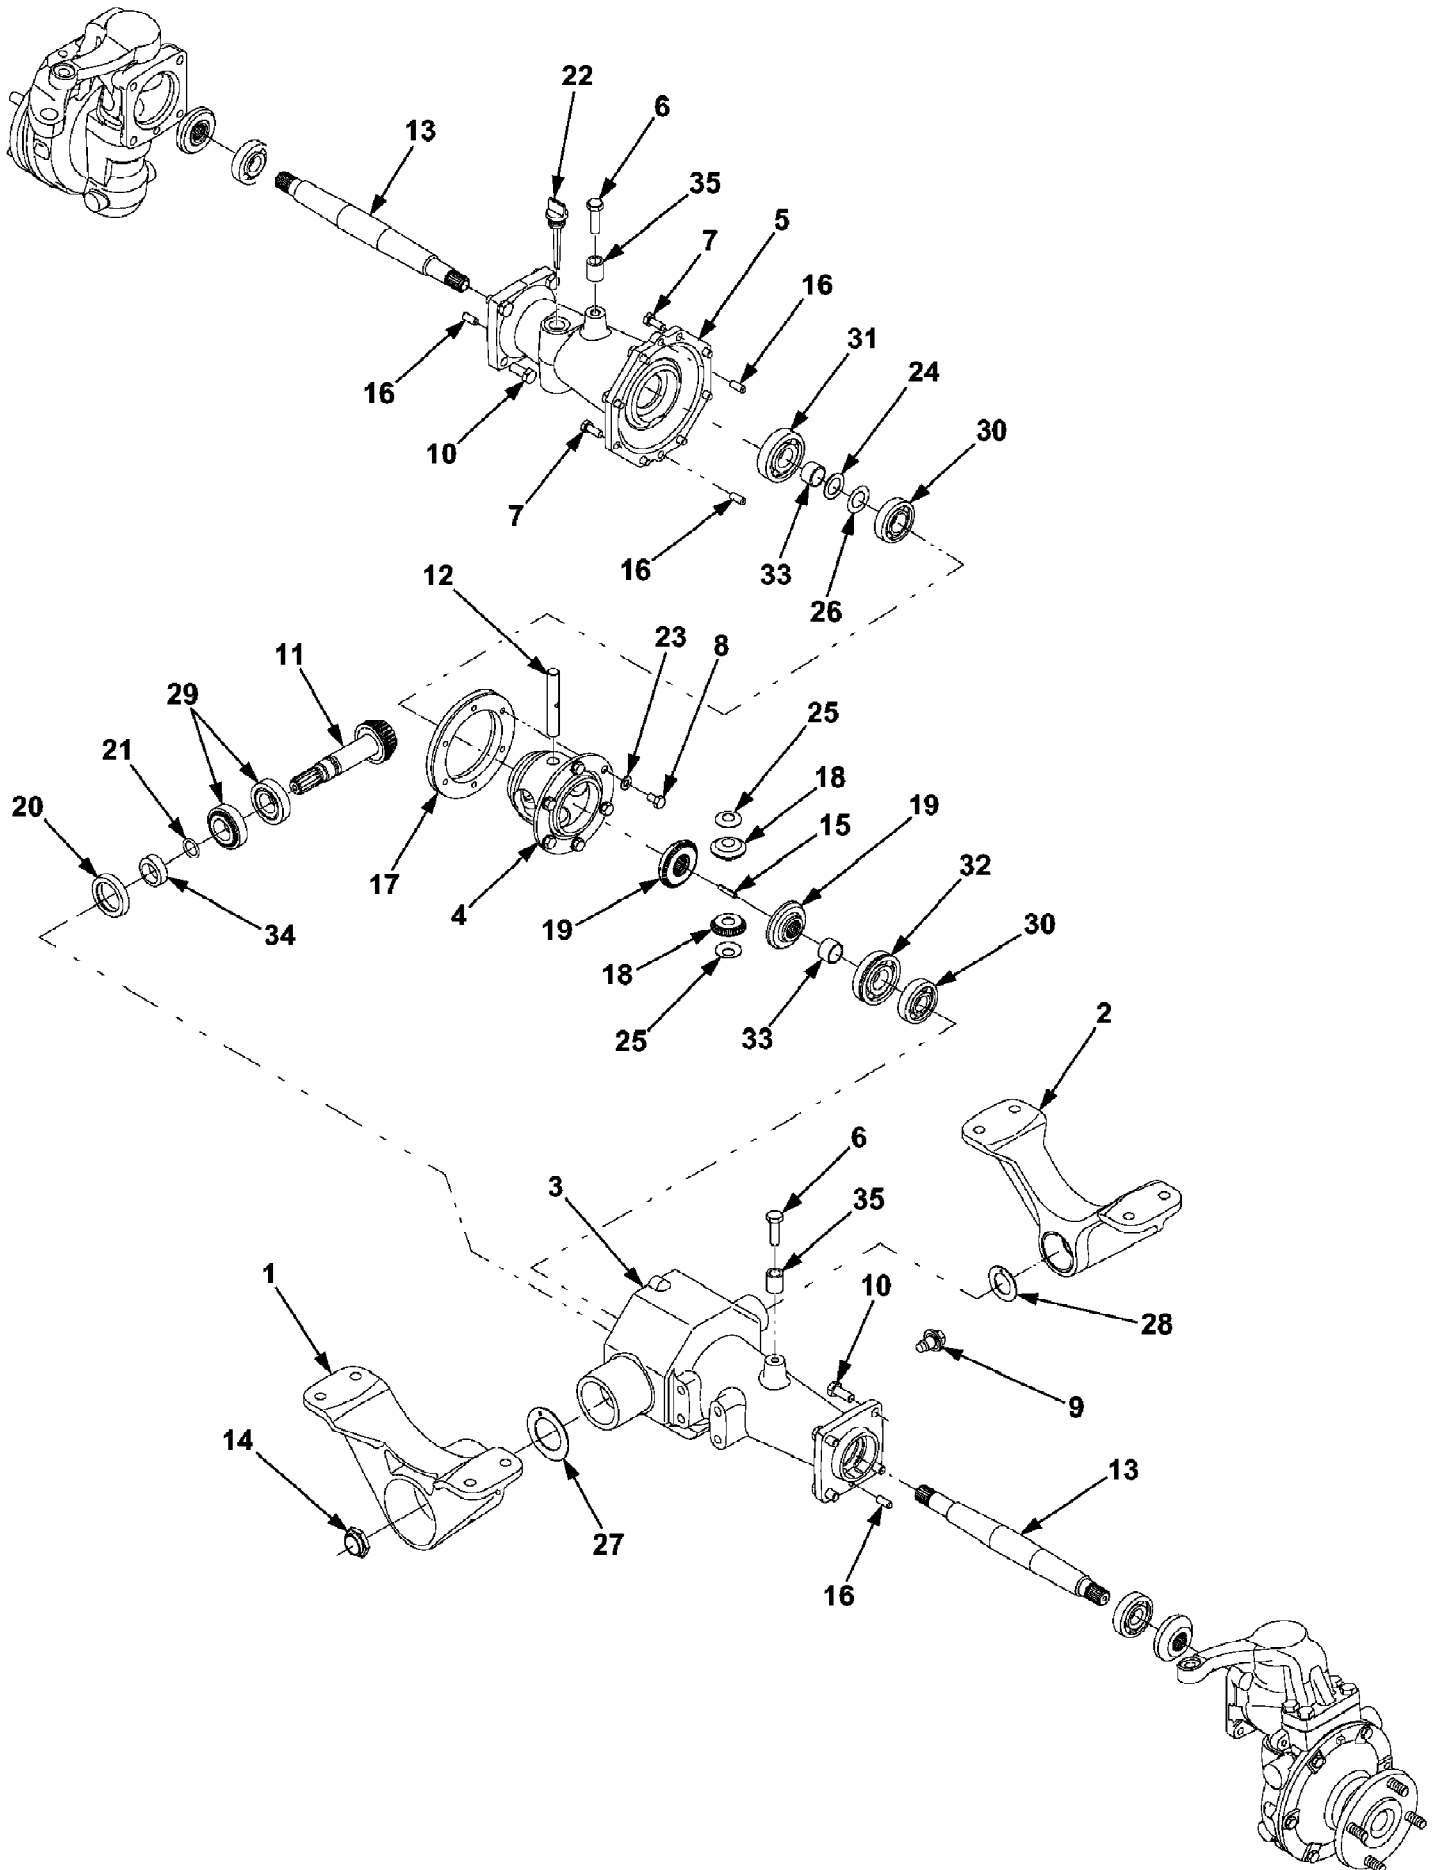

5254L Tractor
4WD Axle Assembly (Part 2) 1B065G & Before

Page 6 of 109

Ref #	Part Number	Qty	S/P/F	Description
1	603-04050	1	S	Bracket, Front Axle Mtg. - Rear
	737-0146	1	S	Fitting, Lube, 1/4-28
	741-04036	1	S	Bearing, Sleeve
2	603-04051	1	S	Bracket, Front Axle Mtg. - Front
	737-0146	1	S	Fitting, Lube, 1/4-28
	741-04037	1	S	Bearing, Sleeve
3	619-04009	1	S	Housing, Main Axle RH
4	619-04014	1	S	Housing, Differential
5	619-04019	1	S	Housing, Axle LH
6	710-1313	2	/P	Screw, Hex Cap, M10-1.5 x 35 GR8.8
7	710-1681	8	/P	Screw, Hex Cap, M8-1.25 x 20 GR8.8
8	710-3175	6	/P	Screw, Hex Cap, M8-1.25 x 14 GR8.8
9	710-1633	1		Plug, Screw, M14-1.5 x .827
10	710-3208	8		Screw, Hex Cap, M10-1.5 x 25
11	711-04051	1	S	Shaft, Input, 11T
12	711-04105	1	S	Shaft, Cross
13	711-04107	2	S	Shaft, Axle
14	712-04043	1	/P	Nut, Special, 24mm
15	715-04011	1		Pin, Roll, 5mm x 26mm
16	715-04014	4	S	Pin, Dowel, 8mm x 20mm
17	717-04023	1	S	Gear, Bevel, 35T
18	717-04046	2	S	Gear, Miter, 10T
19	717-04047	2	S	Gear, Miter, 16T
20	721-04056	1	S	Seal, Oil, 52mm x 35mm x 10mm
21	721-04067	1	S	O-Ring, 19mm x 3mm
22	731-04336	1	S	Dipstick, Front Axle
23	736-0264	6	S	Washer, Flat, .33 x .63 x .0635
24	736-0287	1	S	Washer, Flat, .793 x 1.24 x .06 Hdn.
25	736-04098	2	S	Washer, Special Spherical
26	736-0562	AR	S	Washer, Flat, .793 x 1.37 x .005
	736-0563	AR		Washer, Flat, .793 x 1.37 x .010
	736-0564	AR		Washer, Flat, .793 x 1.37 x .015
	736-0565	AR		Washer, Flat, .793 x 1.37 x .020
	737-0566	AR		Washer, Flat, .793 x 1.37 x .025
27	741-04038	1	S	Washer, Thrust, 1.66 x 2.59 x .059
28	741-04039	1	S	Washer, Thrust, 1.03 x 1.73 x .059
29	741-04042	2	S	Bearing, Tapered Roller w/ Race
30	741-04044	2	S	Bearing, Ball
31	741-04045	1	S	Bearing, Ball
32	741-04046	1	S	Bearing, Ball
33	750-04133	2	S	Spacer, 20 x 25 x 16mm
34	750-04164	1	S	Spacer, 25 x 35 x 12mm
35	750-0750	2	S	Spacer, .5 x .75 x .86
	737-3065	2.5 qt.	/P	Oil, 85W-140