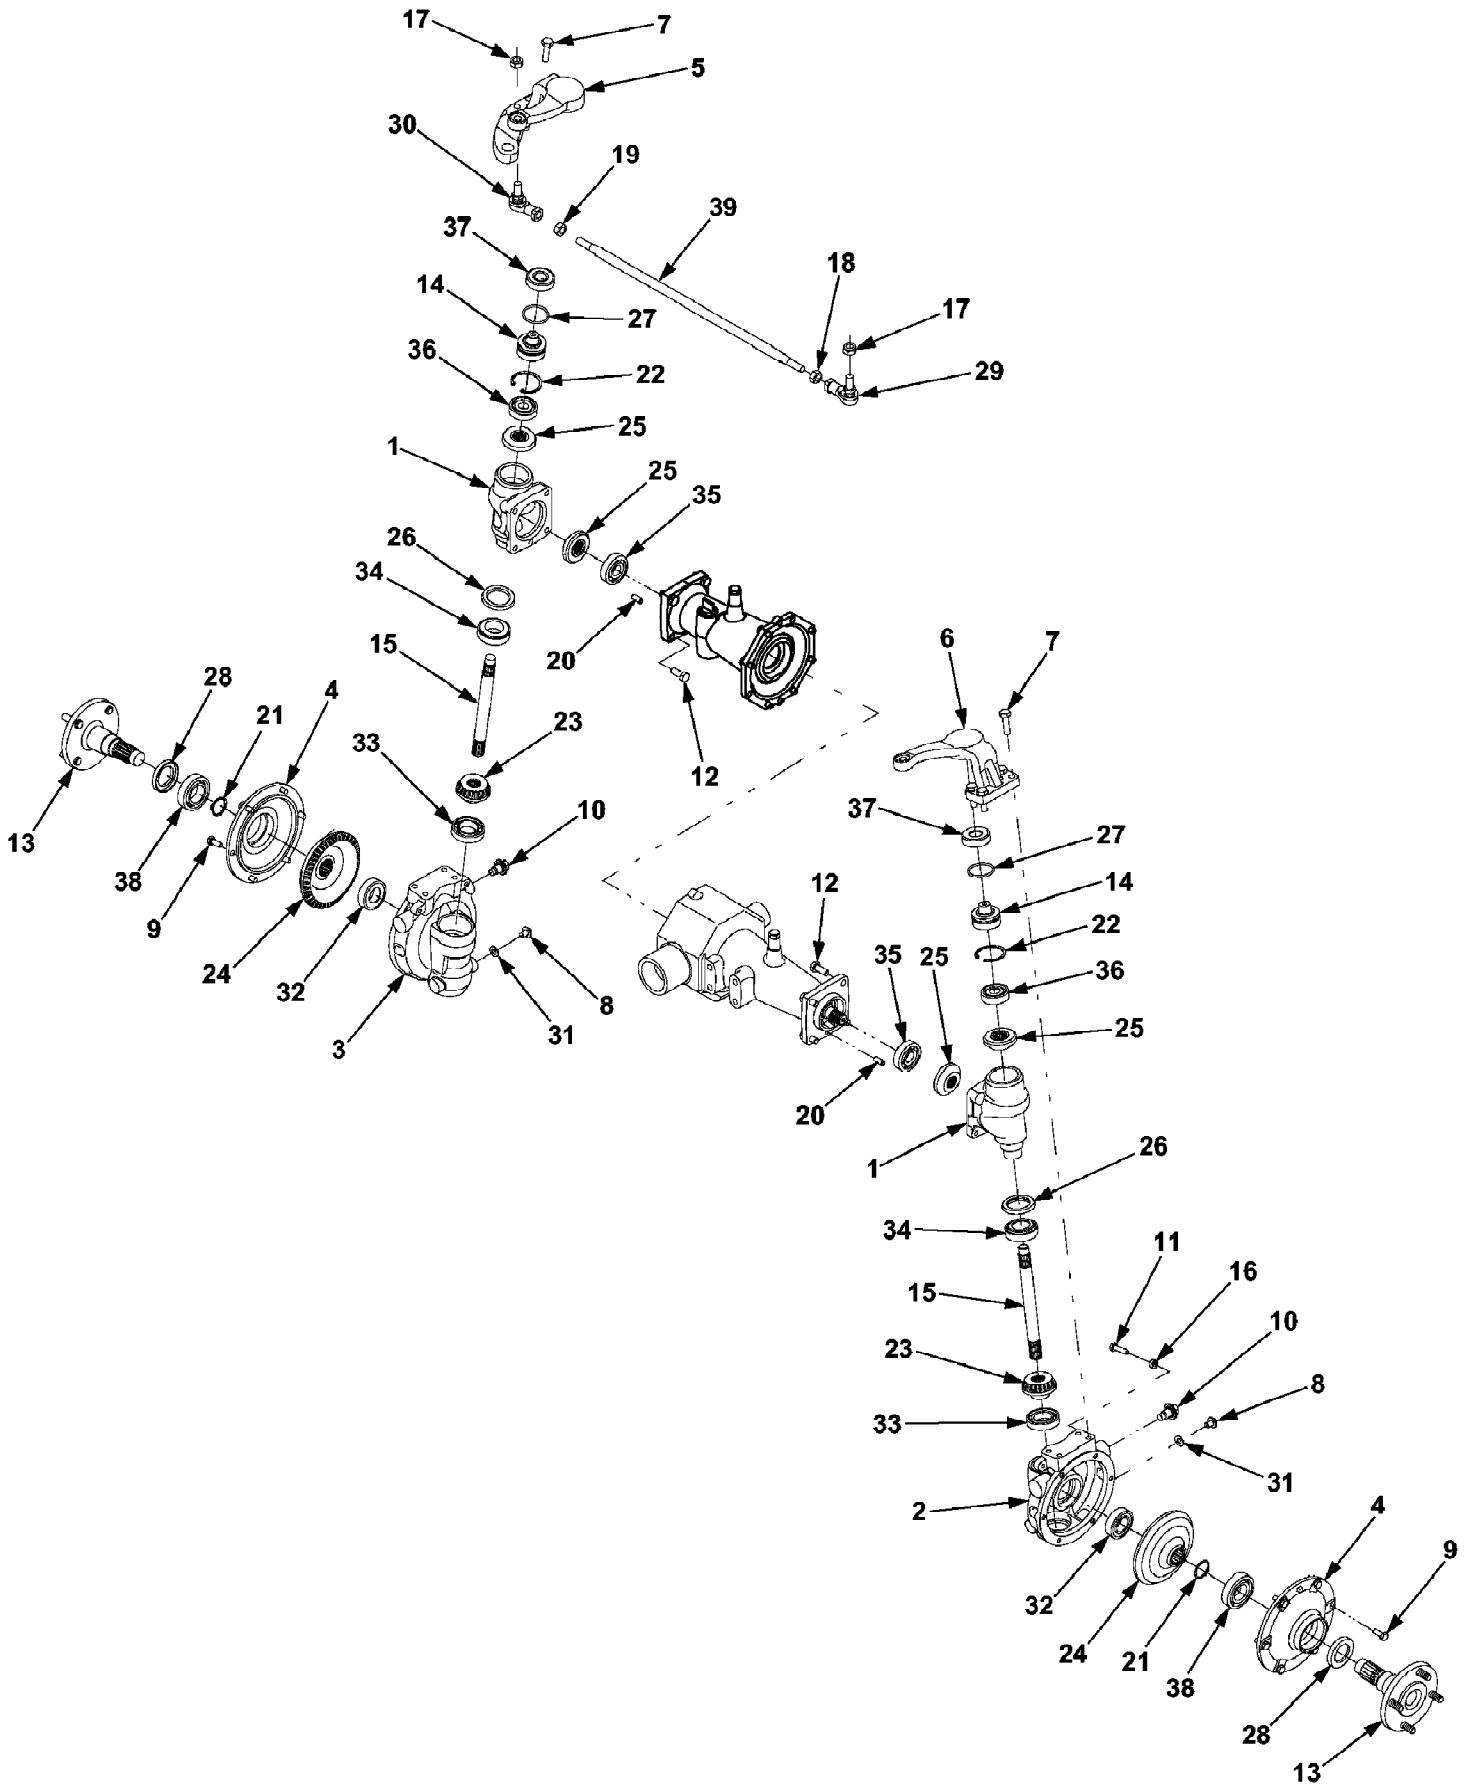

5254L Tractor  
4WD Axle Assembly (Part 1) 1B065G & Before

5254L Tractor  
4WD Axle Assembly (Part 1) 1B065G & Before

Page 2 of 109

Ref #	Part Number	Qty	S/P/F	Description
1	619-04017	2	S	Housing, Kingpin
	759-3958	AR		Sealant, Loctite ® Black, 5.3 oz.
2	619-04020	1	S	Housing, Axle Drop, RH
3	619-04021	1	S	Housing, Axle Drop, LH
4	619-04024	2	S	Cover, Axle
5	619-04027A	1	S	Arm, Steering, LH
6	619-04028	1	S	Arm, Steering, RH
7	710-1313	8	/P	Screw, Hex Cap, M10-1.5 x 35 GR8.8
8	710-1323	2		Plug, Hex, 3/8-16 x .5
9	710-1681	12	/P	Screw, Hex Cap, M8-1.25 x 20 GR8.8
10	710-1633	2		Plug, Screw, M14-1.5 x .827
11	710-1683	2	/P	Screw, Hex Cap, M8-1.25 x 30
12	710-3208	8		Screw, Hex Cap, M10-1.5 x 25
13	711-04060	2	S	Axle, Flange
	710-0852	8	/P	Stud, Rib Neck, 7/16-14 x 1.6
14	711-04104	2	S	Shaft, Stub
15	711-04106	2	S	Shaft, Kingpin
16	712-0690	2	/P	Nut, Hex, M8-1.25
17	712-3103	2		Nut, Hex Flange Lock, M12-1.75
18	712-3104	1		Nut, Hex, M12-1.75 RH Thrd.
19	712-3105	1		Nut, Hex, M12-1.75 LH Thrd.
20	715-04014	2	S	Pin, Dowel, 8mm x 20mm
21	716-02001	2		Ring, Retaining
22	716-0393	2		Ring, Retaining
23	717-04040	2	S	Gear, Bevel, 13T
24	717-04041	2	S	Gear, Bevel, 34T
25	717-04045	4	S	Gear, Bevel, 14T
26	721-04057	2	S	Seal, Oil, 38mm x 55mm x 7mm
27	721-04066	2	S	O-Ring, 40mm x 3mm
28	721-0497	2		Seal, Oil, 35mm x 55mm x 8mm
29	723-0462	1		Ball Joint, 12-1.75 RH
30	723-0463	1		Ball Joint, 12-1.75 LH
31	736-0567	2	/P	Washer, Flat, .39 x .75 x .062
32	741-0301	2	S	Bearing, Ball
33	741-04034	2	S	Bearing, Ball
34	741-04043	2	S	Bearing, Tapered Roller w/ Race
35	741-04044	2	S	Bearing, Ball
36	741-04068	2	S	Bearing, Ball
37	741-0919	2	S	Bearing, Ball
38	741-3033A	2	S	Bearing, Ball
39	747-04134	1	S	Rod, Tie, M12-1.75