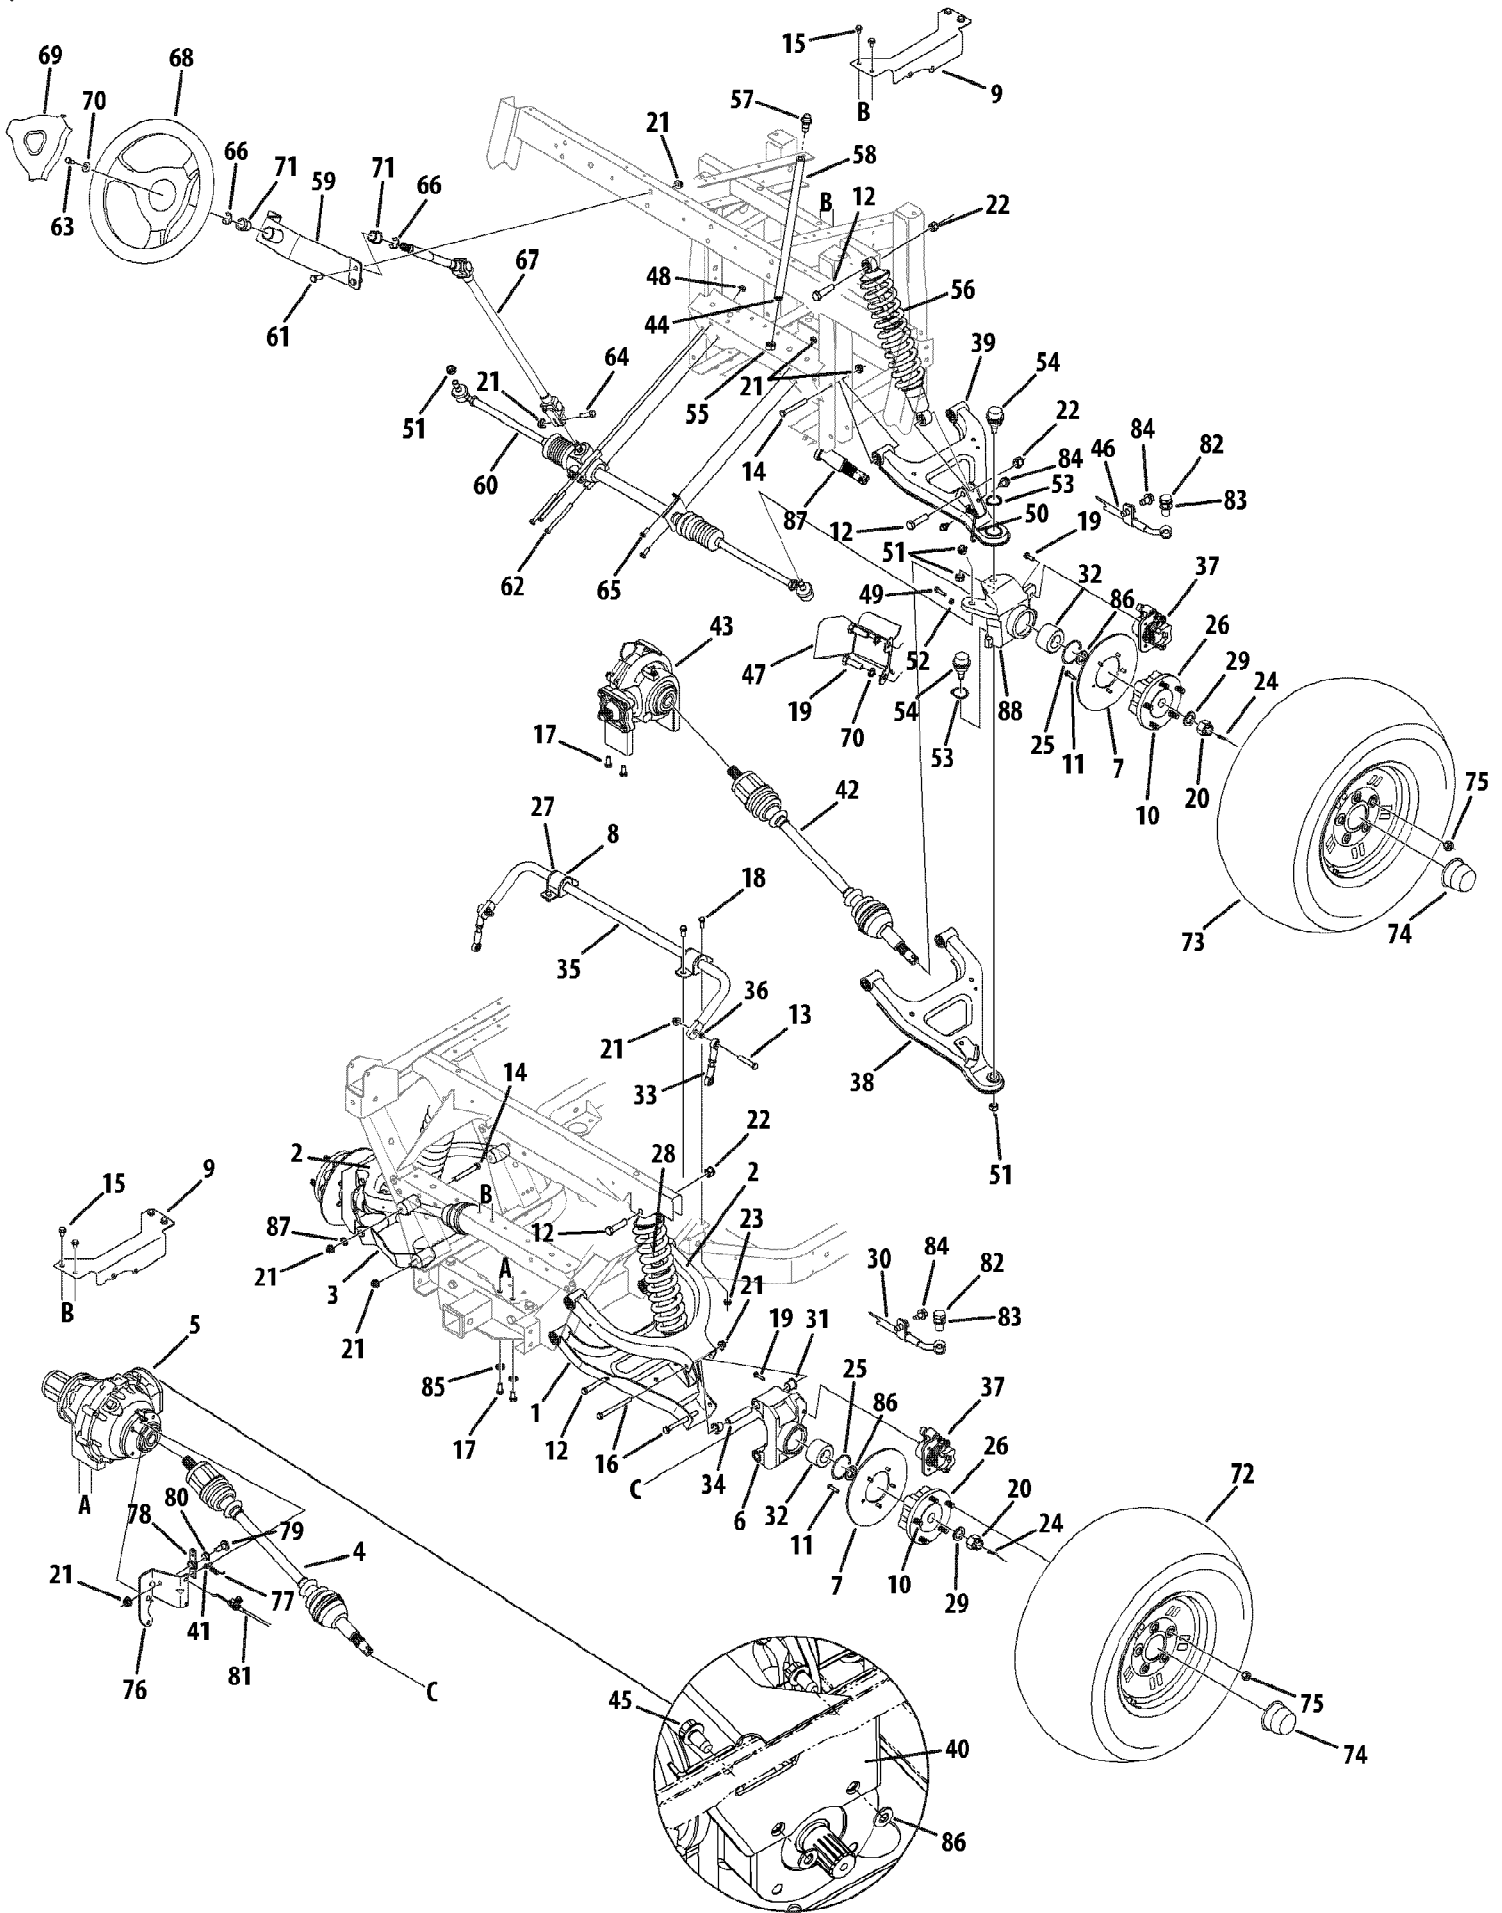

46G Diesel 4X4 Utility Vehicle 11019G & Before  
Axles & Steering

Ref #	Part Number	Qty	S/P/F	Description
1	607-04163A	1	/P	Cont Assembly, lwr, r/rr
2	607-04162A	1	/P	Cont Assembly, rr Upr
3	607-04169A	1	/P	Cont Assembly, lwr, l/rr
4	611-04063A	1	S	Axle Assembly, cv Joint
4	759-04173	1		Ring, Hog Not Shown
4	731-05082	1		Boot, CV, Differential Not Shown
4	731-05083	1		Boot, CV, Wheel Not Shown
5	918-04236	1	/P	Diff Assembly, Uv, complete
5	921-04005	1	/P	Seal, Axle Shaft Not Shown
5	721-0212	1		Seal, Diff Lock Actuator Shaft .375 ID Not Shown
5	721-04143	1		Seal, Input Shaft 1.0 x 62mm x .375 Not Shown
6	619-04188	1		Hsg, rr, mach
7	707-04436A	1	/P	Disc, brake, 8.00x.188
8	707-04655-0637	1	/P	Mt, sway Bar 4x4 Units Only
9	707-04603A-0637	1	/P	Mt, rear/diff, 4x4
9	707-04604A-0637	1	/P	Mt,front/diff, 4x4 4x4 Units Only
10	710-0852	1	/P	Stud, rib Neck, 7/16-14 X 1.6
11	710-0433	1	/P	Screw, 1/4-20, .625, gr5, lock
12	710-0489	1		Screw, 1/2-13, 2.00, gr5, std
13	710-04640	1		Screw, 3/8-18, 1.75, gr5 4x4 Units Only
14	710-0521	1	/P	Screw, 3/8-16, 3.00, gr8, std
15	710-0607	1	/P	Scr, tt, 5/16-18, 0.500, hxindwsh 4x4 Units Only
16	710-04637	1		Screw, 3/8-16, 4.00, gr5
17	710-0216	1	/P	Screw, 3/8-16, .75, gr5, std 4x4 Units Only
18	710-0157	1	/P	Screw, 5/16-24, .75, gr5, std 4x4 Units Only
19	710-04639	1		Screw, m8-1.25, 25.00
20	712-04109	1		Nut, slotted, 22x1.5
21	712-04065	1	/P	Nut, flglk, 3/8-16, grf, nylon
22	712-3083	1	/P	Nut, hexlk, 1/2-13, grb, nylon
23	712-04063	1	/P	Nut, flglk, 5/16-18, grf, nylon
24	714-0162	1	/P	Pin, cot, 5/32, 1.25
25	716-04055	1		Ring, ret, dho-60
26	918-04489	1	/P	Hub, Wheel
27	731-05352	1		Bush, sway Bar 4x4 Units Only
28	732-04423	1		Shabs, 5.0 Stroke, rr
29	936-0291	1	/P	Wash, flat, .88 X 1.38 X .125, ht
30	927-04228	1	/P	Hose, brake, rear
31	741-04234A	1	S	Brg, flg, .625 X .750 X .750 Lg
32	741-04166	1		Brg, dble Row, 60x30x37
33	747-04514	1		Rod, cont, .375x3.886
34	750-04358B	1	/P	Tube, pivot, rr/cont Arm
35	750-04487A	1	/P	Bar, sway, rr 4x4 Units Only
36	736-3010	1	/P	Washer, Flat, .407 x .812 x .135
37	961-04043	1	/P	Brake, hyd, caliper RH
37	961-04044	1	/P	Brake, hyd, caliper LH
37	761-04064	1		Brake Pad Kit Kit contains two brake pads
38	607-04145A	1	/P	Cont Assembly, r/frt,lwr
39	607-04148	1		Arm Assembly, r/frt,upr