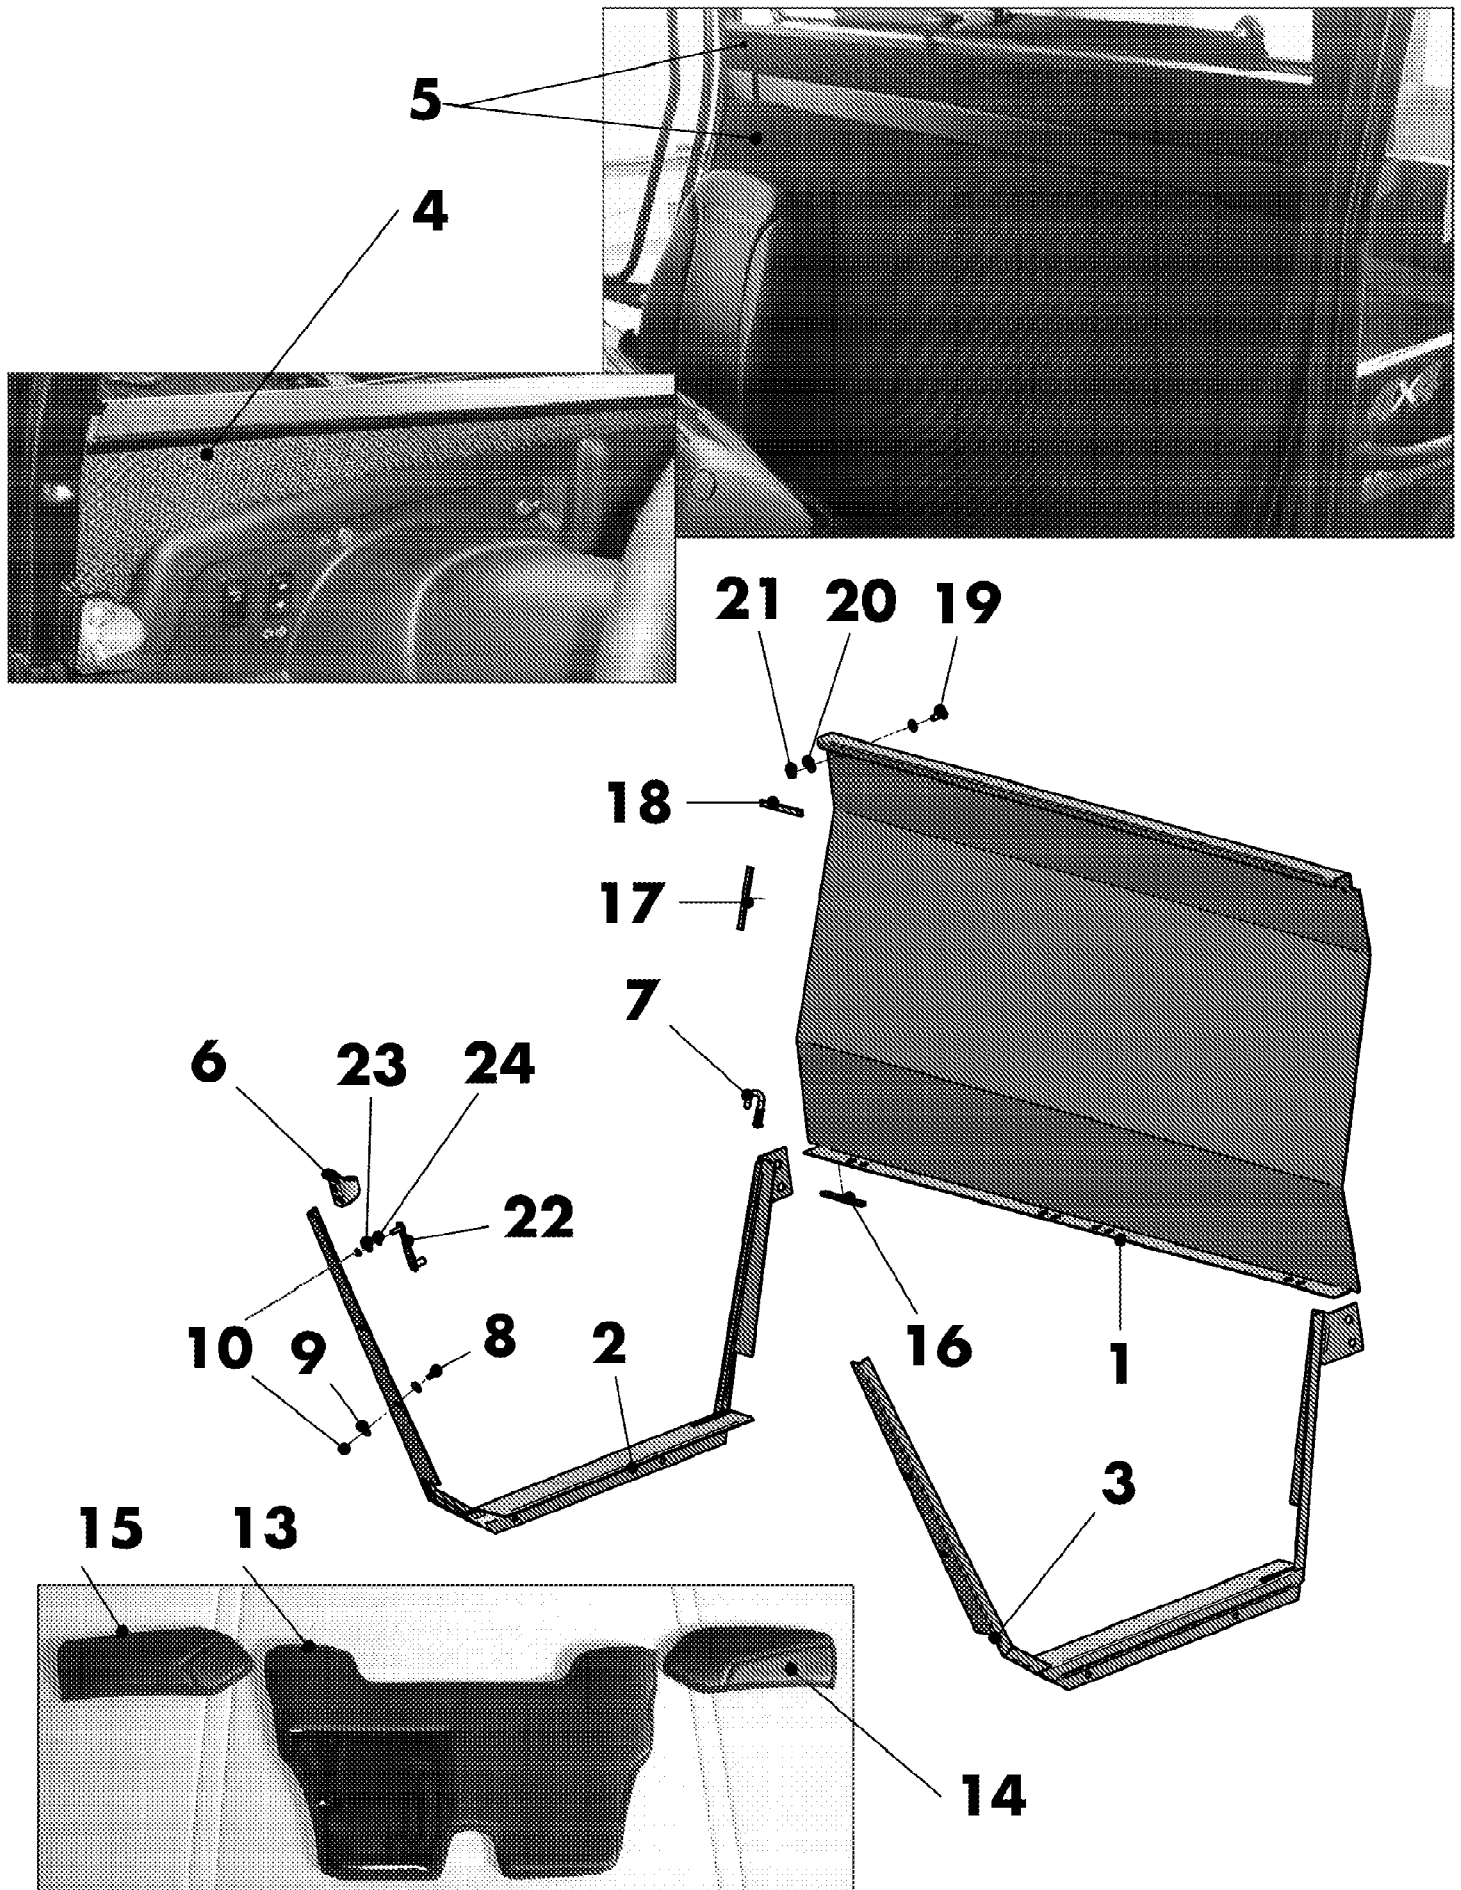

Ref #	Part Number	Qty	S/P/F	Description
1	WT-2-120-37-820	1		Rear Plate
2	WT-2-120-37-130	1		Door Sill - RH
3	WT-2-120-37-131	1		Door Sill - LH
4	WT-2-120-37-120	1		Cover - Front Slat
5	WT-2-120-37-821	1		Padding - Rear Plate
6	WT-P-002-00-200	2		locking bolt
7	WT-P-002-00-150	2		Mounting (Spring)
8	WT-7-112-06-020	4		Screw, M6X20
9	WT-7-200-06-018	8		Washer
10	WT-7-220-10-060	6		Nut
13	WT-2-120-37-826	1		Covering - Center
14	WT-2-120-37-827	1		Padding - RH
15	WT-2-120-37-828	1		Padding - LH
16	WT-6-310-60-036	1		Seal
17	WT-6-310-60-036	1		Seal
18	WT-6-310-60-036	1		Seal
19	WT-7-112-08-020	2		Screw, M8X20
20	WT-7-200-08-018	4		Washer
21	WT-7-220-10-080	2		Nut
22	WT-2-112-10-250	2		Holder
23	WT-7-200-06-014	2		Washer
24	WT-7-210-06-011	4		Washer