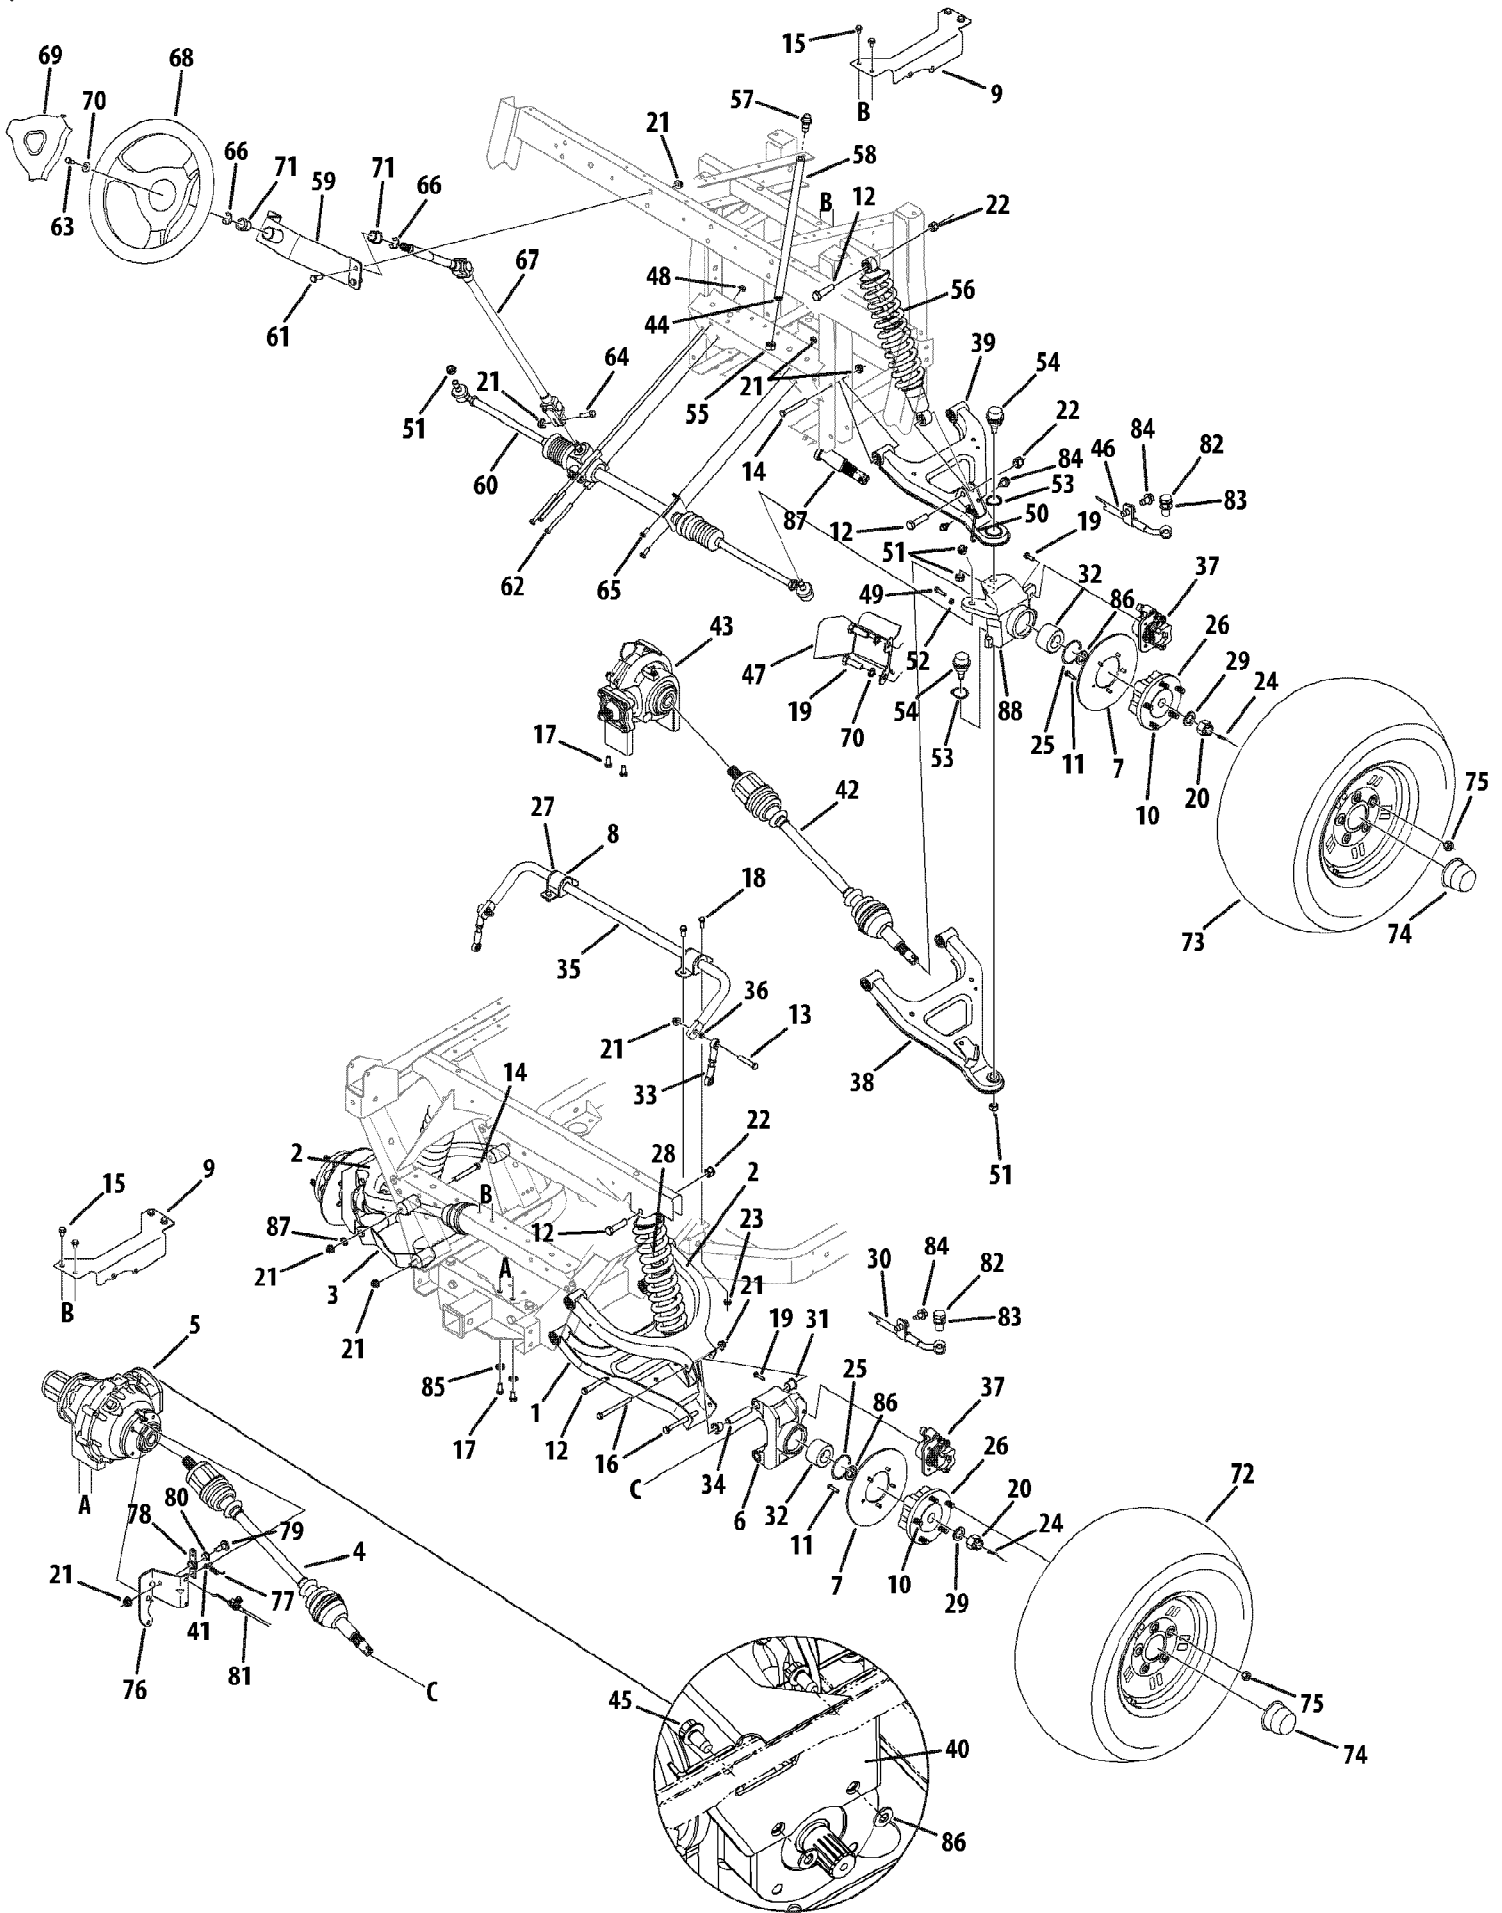

46F 4X4 Utility Vehicle
Axles & Steering

46F 4X4 Utility Vehicle
Axles & Steering

Ref #	Part Number	Qty	S/P/F	Description
1	607-04163A	1	/P	Cont Assembly, lwr, r/rr
2	607-04162A	1	/P	Cont Assembly, rr Upr
3	607-04169A	1	/P	Cont Assembly, lwr, l/rr
4	611-04063A	1	S	Axle Assembly, cv Joint
4	759-04173	1		Ring, Hog Not Shown
4	731-05082	1		Boot, CV, Differential Not Shown
4	731-05083	1		Boot, CV, Wheel Not Shown
5	918-04236	1	/P	Diff Assembly, Uv, complete
5	921-04005	1	/P	Seal, Axle Shaft Not Shown
5	721-0212	1		Seal, Diff Lock Actuator Shaft .375 ID Not Shown
5	721-04143	1		Seal, Input Shaft 1.0 x 62mm x .375 Not Shown
6	619-04188	1		Hsg, rr, mach
7	707-04436A	1	/P	Disc, brake, 8.00x.188
8	707-04655-0637	1	/P	Mt, sway Bar 4x4 Units Only
9	707-04603A-0637	1	/P	Mt, rear/diff, 4x4
9	707-04604A-0637	1	/P	Mt,front/diff, 4x4 4x4 Units Only
10	710-0852	1	/P	Stud, rib Neck, 7/16-14 X 1.6
11	710-0433	1	/P	Screw, 1/4-20, .625, gr5, lock
12	710-0489	1		Screw, 1/2-13, 2.00, gr5, std
13	710-04640	1		Screw, 3/8-18, 1.75, gr5 4x4 Units Only
14	710-0521	1	/P	Screw, 3/8-16, 3.00, gr8, std
15	710-0607	1	/P	Scr, tt, 5/16-18, 0.500, hxindwsh 4x4 Units Only
16	710-04637	1		Screw, 3/8-16, 4.00, gr5
17	710-0216	1	/P	Screw, 3/8-16, .75, gr5, std 4x4 Units Only
18	710-0157	1	/P	Screw, 5/16-24, .75, gr5, std 4x4 Units Only
19	710-04639	1		Screw, m8-1.25, 25.00
20	712-04109	1		Nut, slotted, 22x1.5
21	712-04065	1	/P	Nut, flglk, 3/8-16, grf, nylon
22	712-3083	1	/P	Nut, hexlk, 1/2-13, grb, nylon
23	712-04063	1	/P	Nut, flglk, 5/16-18, grf, nylon
24	714-0162	1	/P	Pin, cot, 5/32, 1.25
25	716-04055	1		Ring, ret, dho-60
26	918-04489	1	/P	Hub, Wheel
27	731-05352	1		Bush, sway Bar 4x4 Units Only
28	732-04423	1		Shabs, 5.0 Stroke, rr
29	936-0291	1	/P	Wash, flat, .88 X 1.38 X .125, ht
30	927-04228	1	/P	Hose, brake, rear
31	741-04234A	1	S	Brg, flg, .625 X .750 X .750 Lg
32	741-04166	1		Brg, dble Row, 60x30x37
33	747-04514	1		Rod, cont, .375x3.886
34	750-04358B	1	/P	Tube, pivot, rr/cont Arm
35	750-04487A	1	/P	Bar, sway, rr 4x4 Units Only
36	736-3010	1	/P	Washer, Flat, .407 x .812 x .135
37	961-04043	1	/P	Brake, hyd, caliper RH
37	961-04044	1	/P	Brake, hyd, caliper LH
37	761-04064	1		Brake Pad Kit Kit contains two brake pads
38	607-04145A	1	/P	Cont Assembly, r/frt,lwr
39	607-04148	1		Arm Assembly, r/frt,upr