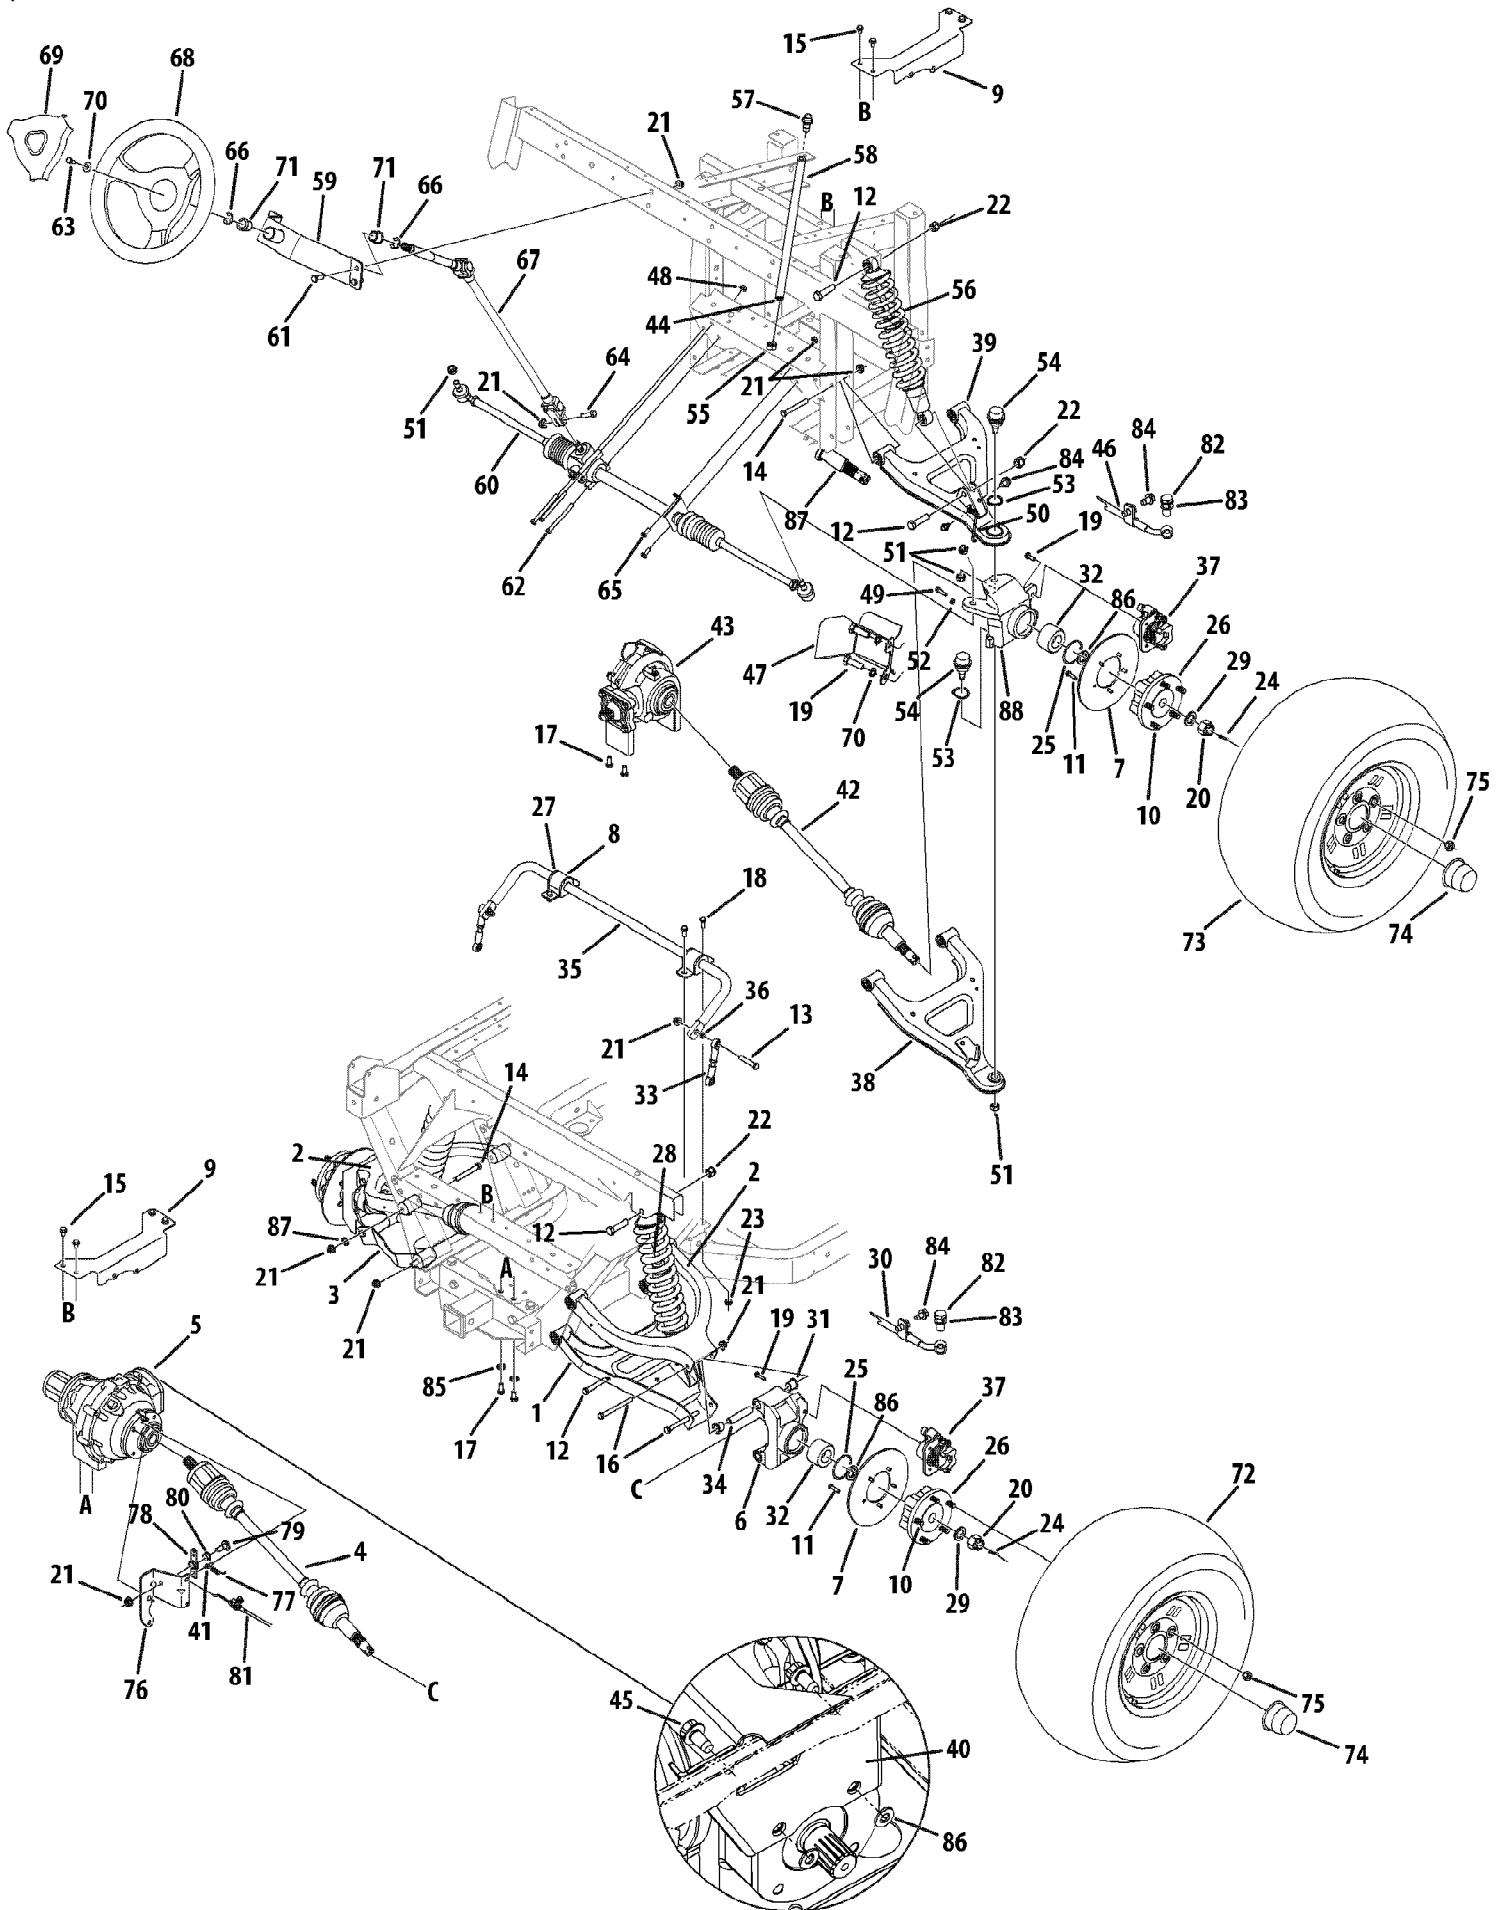

46F 4X4 Utility Vehicle EFI
Axles & Steering

46F 4X4 Utility Vehicle EFI
Axles & Steering

Ref #	Part Number	Qty	S/P/F	Description
1	607-04163A	1	/P	Cont Assembly, lwr, r/rr
2	607-04162A	1	/P	Cont Assembly, rr Upr
3	607-04169A	1	/P	Cont Assembly, lwr, l/rr
4	611-04063A	1	S	Axle Assembly, cv Joint
4	759-04173	1		Ring, Hog Not Shown
4	731-05082	1		Boot, CV, Differential Not Shown
4	731-05083	1		Boot, CV, Wheel Not Shown
5	918-04236	1	/P	Diff Assembly, Uv, complete
5	921-04005	1	/P	Seal, Axle Shaft Not Shown
5	721-0212	1		Seal, Diff Lock Actuator Shaft .375 ID Not Shown
5	721-04143	1		Seal, Input Shaft 1.0 x 62mm x .375 Not Shown
6	619-04188	1		Hsg, rr, mach
7	707-04436A	1	/P	Disc, brake, 8.00x.188
8	707-04655-0637	1	/P	Mt, sway Bar 4x4 Units Only
9	707-04603A-0637	1	/P	Mt, rear/diff, 4x4
9	707-04604A-0637	1	/P	Mt,front/diff, 4x4 4x4 Units Only
10	710-0852	1	/P	Stud, rib Neck, 7/16-14 X 1.6
11	710-0433	1	/P	Screw, 1/4-20, .625, gr5, lock
12	710-0489	1		Screw, 1/2-13, 2.00, gr5, std
13	710-04640	1		Screw, 3/8-18, 1.75, gr5 4x4 Units Only
14	710-0521	1	/P	Screw, 3/8-16, 3.00, gr8, std
15	710-0607	1	/P	Scr, tt, 5/16-18, 0.500, hxindwsh 4x4 Units Only
16	710-04637	1		Screw, 3/8-16, 4.00, gr5
17	710-0216	1	/P	Screw, 3/8-16, .75, gr5, std 4x4 Units Only
18	710-0157	1	/P	Screw, 5/16-24, .75, gr5, std 4x4 Units Only
19	710-04639	1		Screw, m8-1.25, 25.00
20	712-04109	1		Nut, slotted, 22x1.5
21	712-04065	1	/P	Nut, flglk, 3/8-16, grf, nylon
22	712-3083	1	/P	Nut, hexlk, 1/2-13, grb, nylon
23	712-04063	1	/P	Nut, flglk, 5/16-18, grf, nylon
24	714-0162	1	/P	Pin, cot, 5/32, 1.25
25	716-04055	1		Ring, ret, dho-60
26	918-04489	1	/P	Hub, Wheel
27	731-05352	1		Bush, sway Bar 4x4 Units Only
28	732-04423	1		Shabs, 5.0 Stroke, rr
29	936-0291	1	/P	Wash, flat, .88 X 1.38 X .125, ht
30	927-04228	1	/P	Hose, brake, rear
31	741-04234A	1	S	Brg, flg, .625 X .750 X .750 Lg
32	741-04166	1		Brg, dble Row, 60x30x37
33	747-04514	1		Rod, cont, .375x3.886
34	750-04358B	1	/P	Tube, pivot, rr/cont Arm
35	750-04487A	1	/P	Bar, sway, rr 4x4 Units Only
36	736-3010	1	/P	Washer, Flat, .407 x .812 x .135
37	961-04043	1	/P	Brake, hyd, caliper RH
37	961-04044	1	/P	Brake, hyd, caliper LH
37	761-04064	1		Brake Pad Kit Kit contains two brake pads
38	607-04145A	1	/P	Cont Assembly, r/frt,lwr
39	607-04148	1		Arm Assembly, r/frt,upr