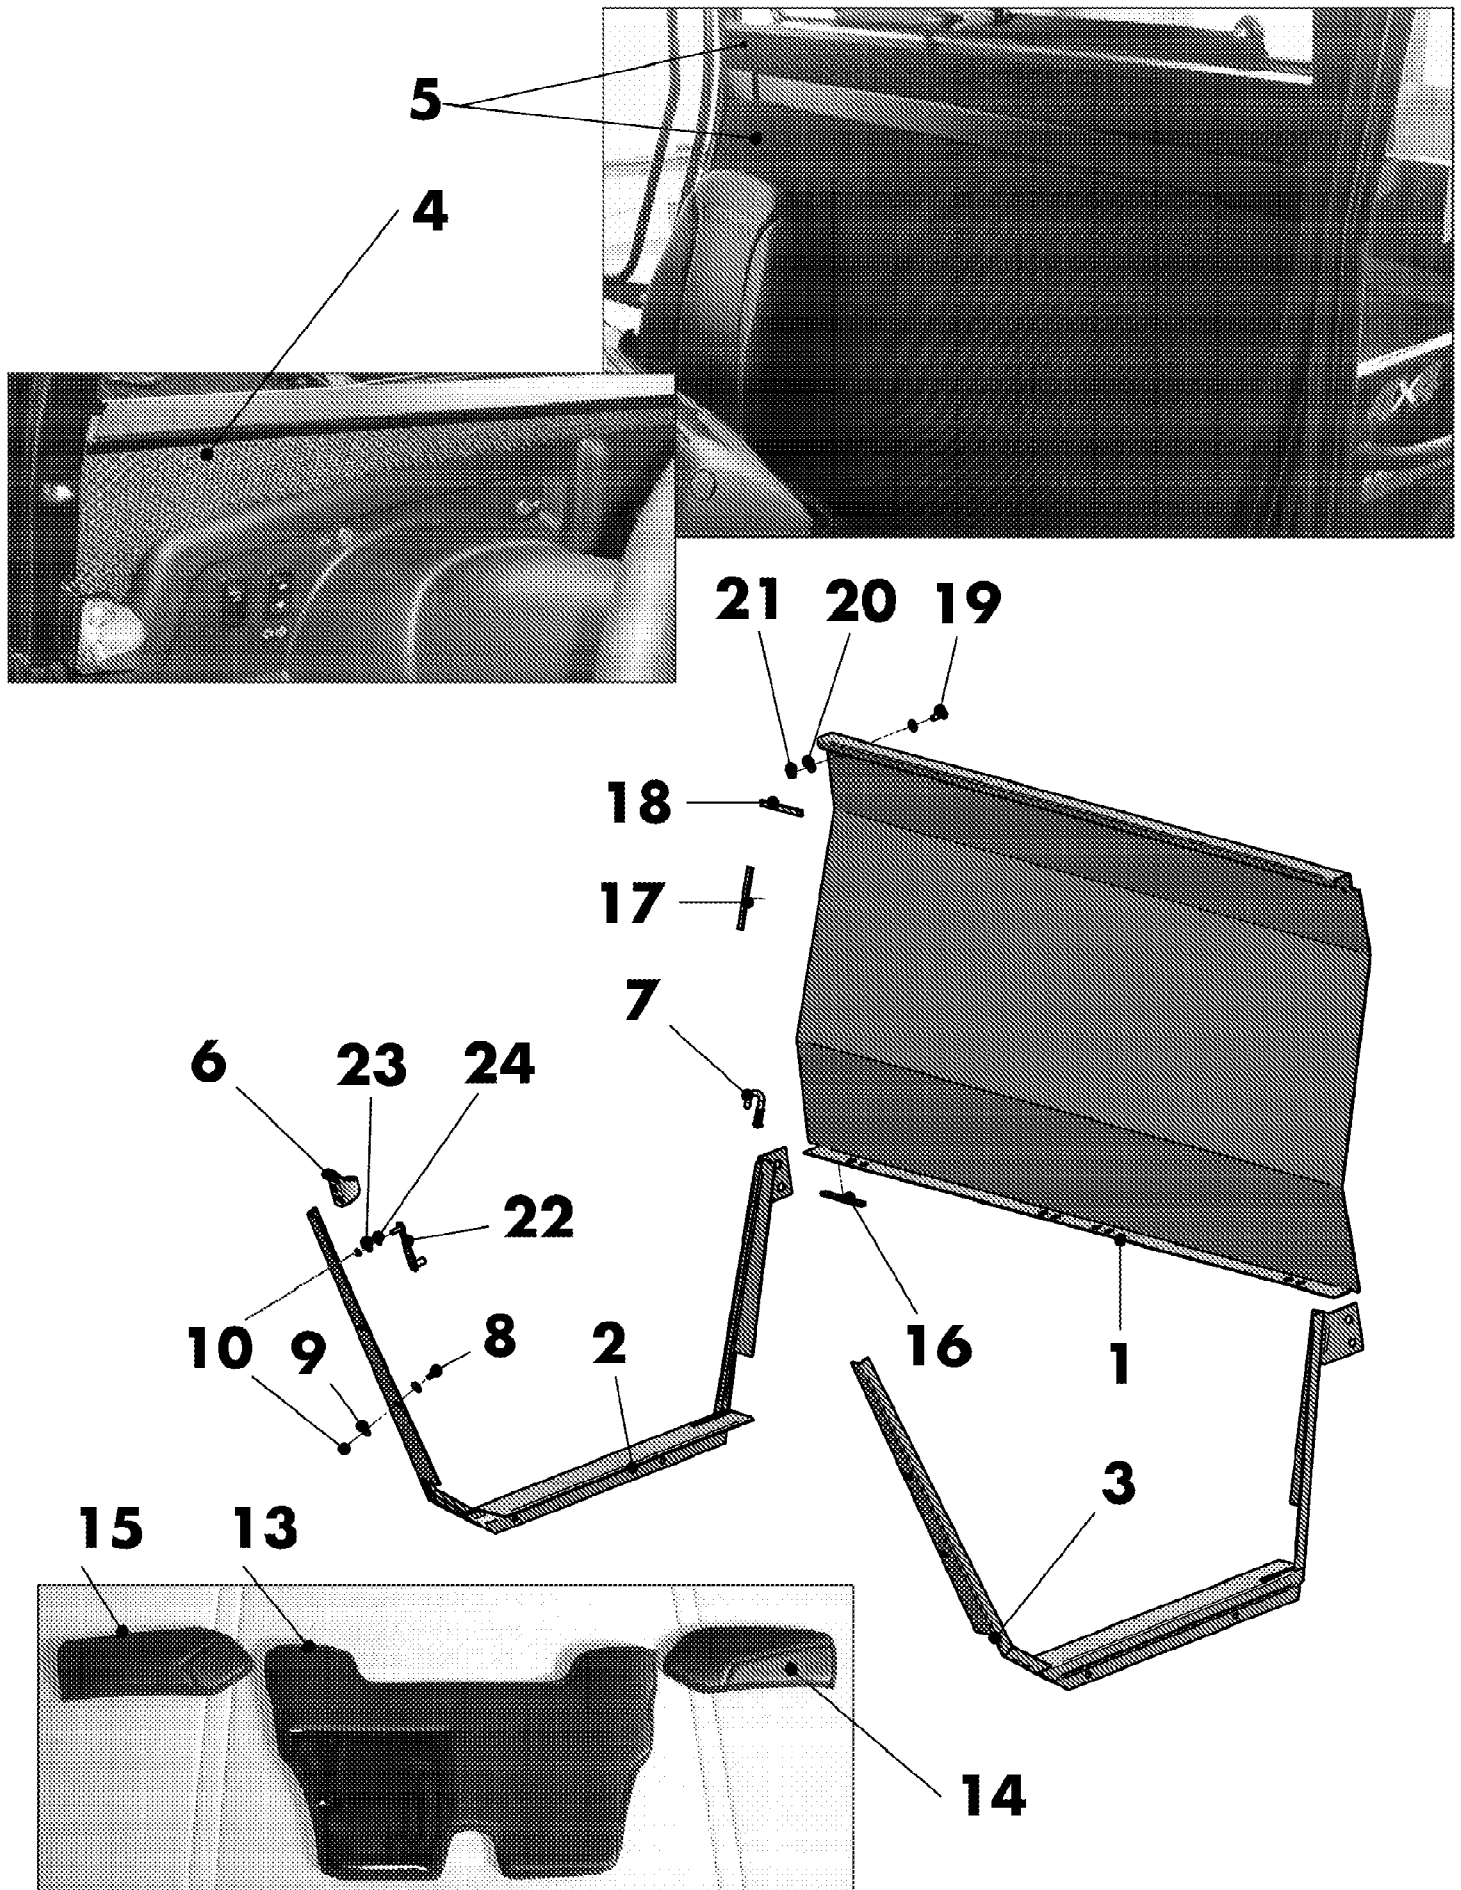

46F 4X4 Utility Vehicle EFI
Euro Cab Covering Elements

Page 7 of 80

Ref #	Part Number	Qty	S/P/F	Description
1	WT-2-120-37-820	1		Rear Plate
2	WT-2-120-37-130	1		Door Sill - RH
3	WT-2-120-37-131	1		Door Sill - LH
4	WT-2-120-37-120	1		Cover - Front Slat
5	WT-2-120-37-821	1		Padding - Rear Plate
6	WT-P-002-00-200	2		locking bolt
7	WT-P-002-00-150	2		Mounting (Spring)
8	WT-7-112-06-020	4		Screw, M6X20
9	WT-7-200-06-018	8		Washer
10	WT-7-220-10-060	6		Nut
13	WT-2-120-37-826	1		Covering - Center
14	WT-2-120-37-827	1		Padding - RH
15	WT-2-120-37-828	1		Padding - LH
16	WT-6-310-60-036	1		Seal
17	WT-6-310-60-036	1		Seal
18	WT-6-310-60-036	1		Seal
19	WT-7-112-08-020	2		Screw, M8X20
20	WT-7-200-08-018	4		Washer
21	WT-7-220-10-080	2		Nut
22	WT-2-112-10-250	2		Holder
23	WT-7-200-06-014	2		Washer
24	WT-7-210-06-011	4		Washer