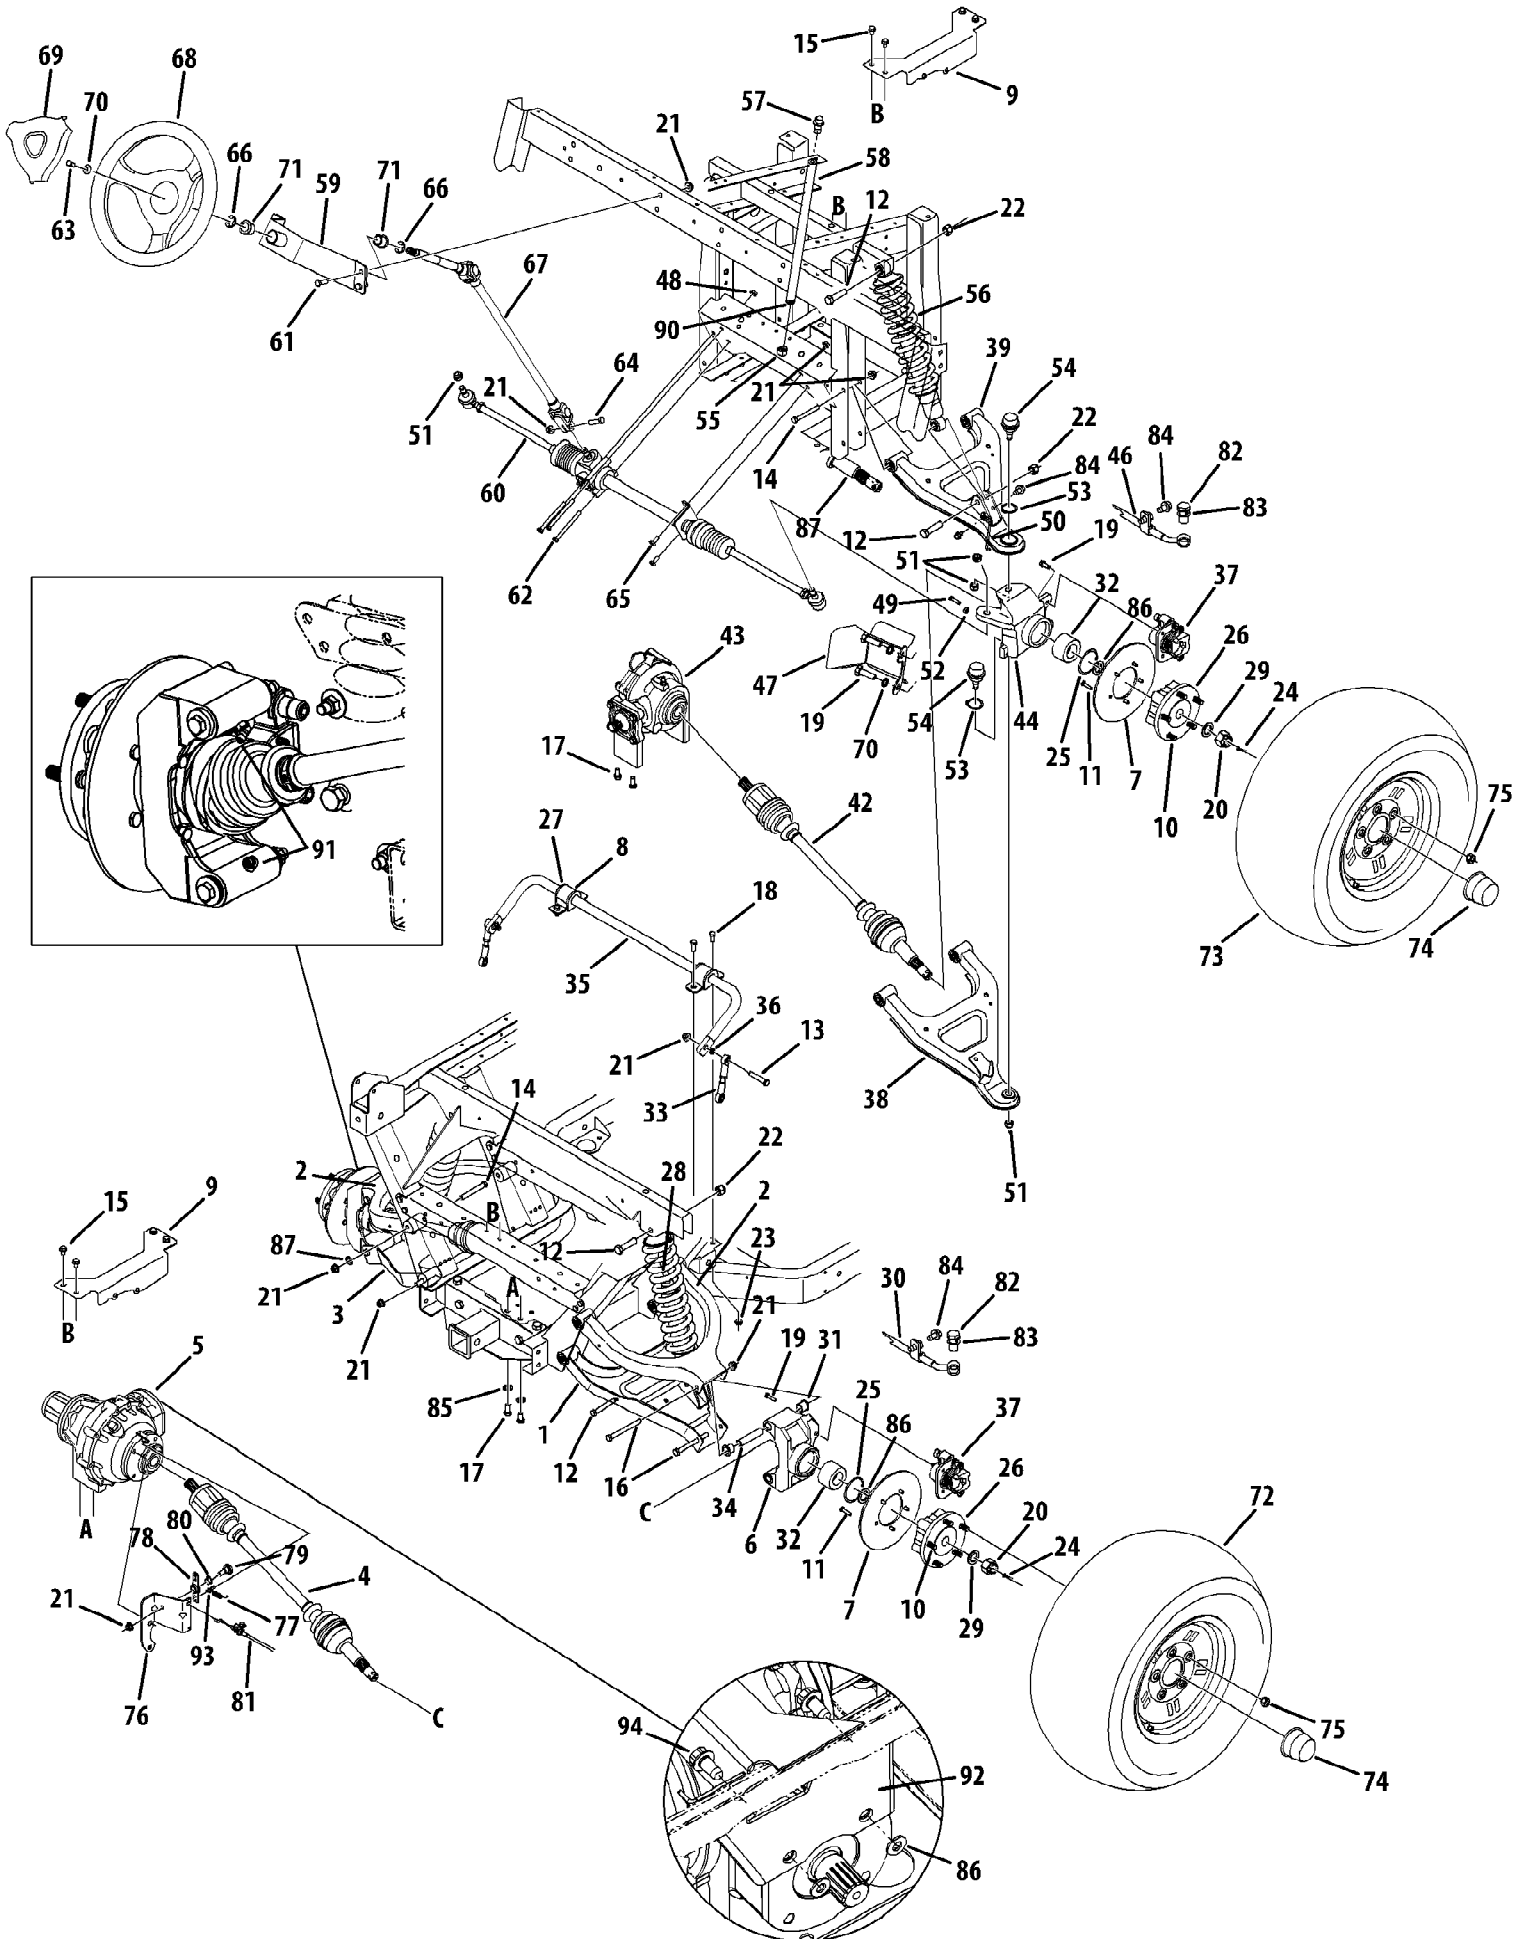

46E 4X4 Utility Vehicle (Tracker) EFI
Axles & Steering

46E 4X4 Utility Vehicle (Tracker) EFI
Axles & Steering

Page 2 of 60

Ref #	Part Number	Qty	S/P/F	Description
1	607-04163A	1	/P	Cont Assembly, lwr, r/rr
2	607-04162A	1	/P	Cont Assembly, rr Upr
3	607-04169A	1	/P	Cont Assembly, lwr, l/rr
4	611-04063A	1	S	Axle Assembly, cv Joint
4	759-04173	1		Ring, Hog Not Shown
4	731-05082	1		Boot, CV, Differential not shown
4	731-05083	1		Boot, CV, Wheel not shown
5	618-04236	1	S	Diff Assembly, Uv, complete
5	921-04005	1	/P	Seal, Axle Shaft Not Shown
5	721-0212	1		Seal, Diff Lock Actuator Shaft .375 ID Not Shown
5	721-04143	1		Seal, Input Shaft 1.0 x 62mm x .375 Not Shown
6	619-04125A	1		Hsg, rr, mach
7	707-04436A	1	/P	Disc, brake, 8.00x.188
8	707-04655	1	S	Mt, sway Bar
9	707-04603A	1	S	Mt, rear/diff, 4x4 4x4 Units Only
9	707-04604	1	S	Mt,front/diff, 4x4 4x4 Units Only
10	710-0852	1	/P	Stud, rib Neck, 7/16-14 X 1.6
11	710-0433	1	/P	Screw, 1/4-20, .625, gr5, lock
12	710-0489	1		Screw, 1/2-13, 2.00, gr5, std
13	710-04640	1		Screw, 3/8-18, 1.75, gr5
14	710-0521	1	/P	Screw, 3/8-16, 3.00, gr8, std
15	710-0607	1	/P	Scr, tt, 5/16-18, 0.500, hxindwsh 4x4 Units Only
16	710-04637	1		Screw, 3/8-16, 4.00, gr5
17	710-0216	1	/P	Screw, 3/8-16, .75, gr5, std 4x4 Units Only
18	710-0157	1	/P	Screw, 5/16-24, .75, gr5, std
19	710-04639	1		Screw, m8-1.25, 25.00
20	712-04109	1		Nut, slotted, 22x1.5
21	712-04065	1	/P	Nut, flglk, 3/8-16, grf, nylon
22	712-3083	1	/P	Nut, hexlk, 1/2-13, grb, nylon
23	712-04063	1	/P	Nut, flglk, 5/16-18, grf, nylon
24	714-0162	1	/P	Pin, cot, 5/32, 1.25
25	716-04055	1		Ring, ret, dho-60
26	618-04489	1	S	Hub, Wheel
27	731-05352	1		Bush, sway Bar
28	732-04423	1		Shabs, 5.0 Stroke, rr
29	736-0291	1	S	Wash, flat, .88 X 1.38 X .125, ht
30	727-04137	1	S	Hose, brake, rear, right
30	727-04136	1	S	Hose, brake, rear, left Not Shown
31	741-1142A	1	/P	Brg, flg, .625 X .750 X .750 Lg
32	741-04166	1		Brg, dble Row, 60x30x37
33	747-04514	1		Rod, cont, .375x3.886
34	750-04358B	1	/P	Tube, pivot, rr/cont Arm
35	750-04487A	1	/P	Bar, sway, rr
36	736-3010	1	/P	Washer, Flat, .407 x .812 x .135
37	761-04019	1	S	Brake, hyd, caliper
37	759-04116	1	S	Pads, Brake (not shown) Services one caliper
38	607-04145A	1	/P	Cont Assembly, /frr,lwr