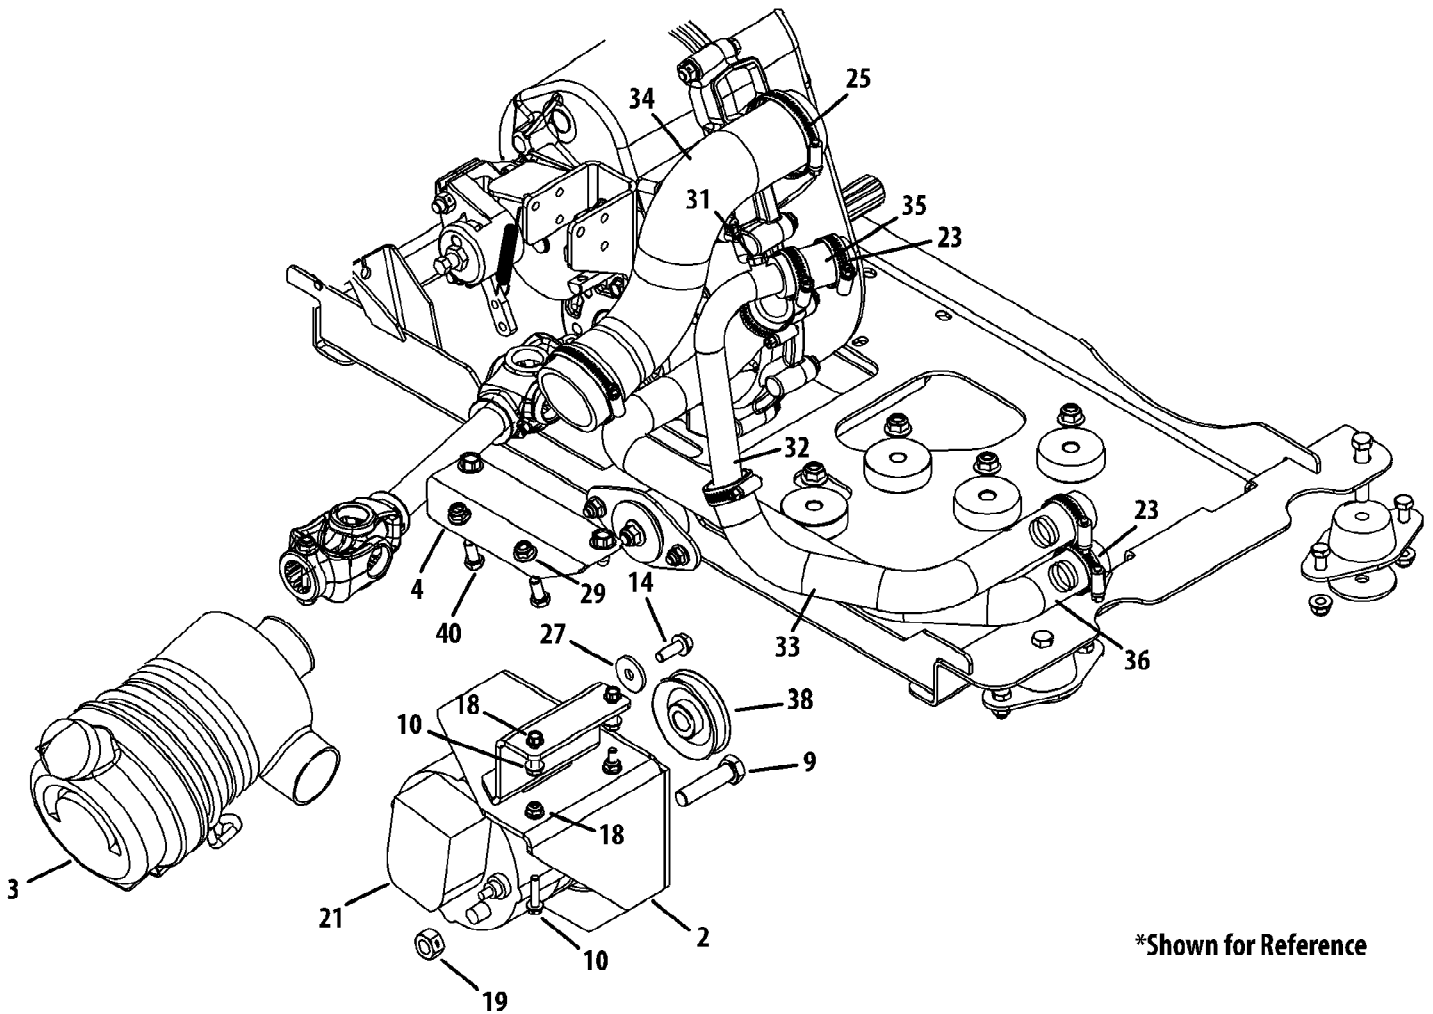

46E 4X4 Utility Vehicle (Tracker) EFI
EFI Engine & Transmission Accessories

*Shown for Reference