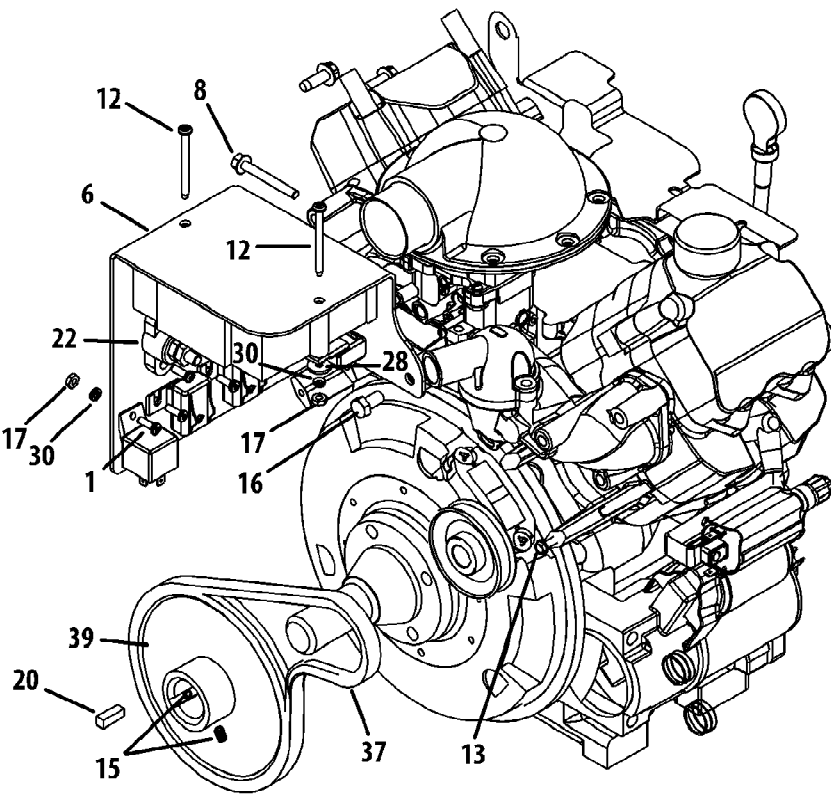

46E 4X4 Utility Vehicle (Tracker) EFI
EFI Engine & Transmission Accessories

*Shown for Reference