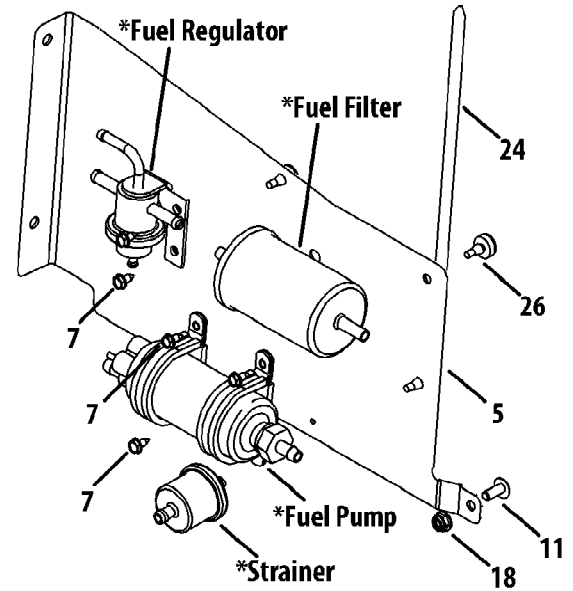

46E 4X4 Utility Vehicle (Tracker) EFI
EFI Engine & Transmission Accessories

*Shown for Reference