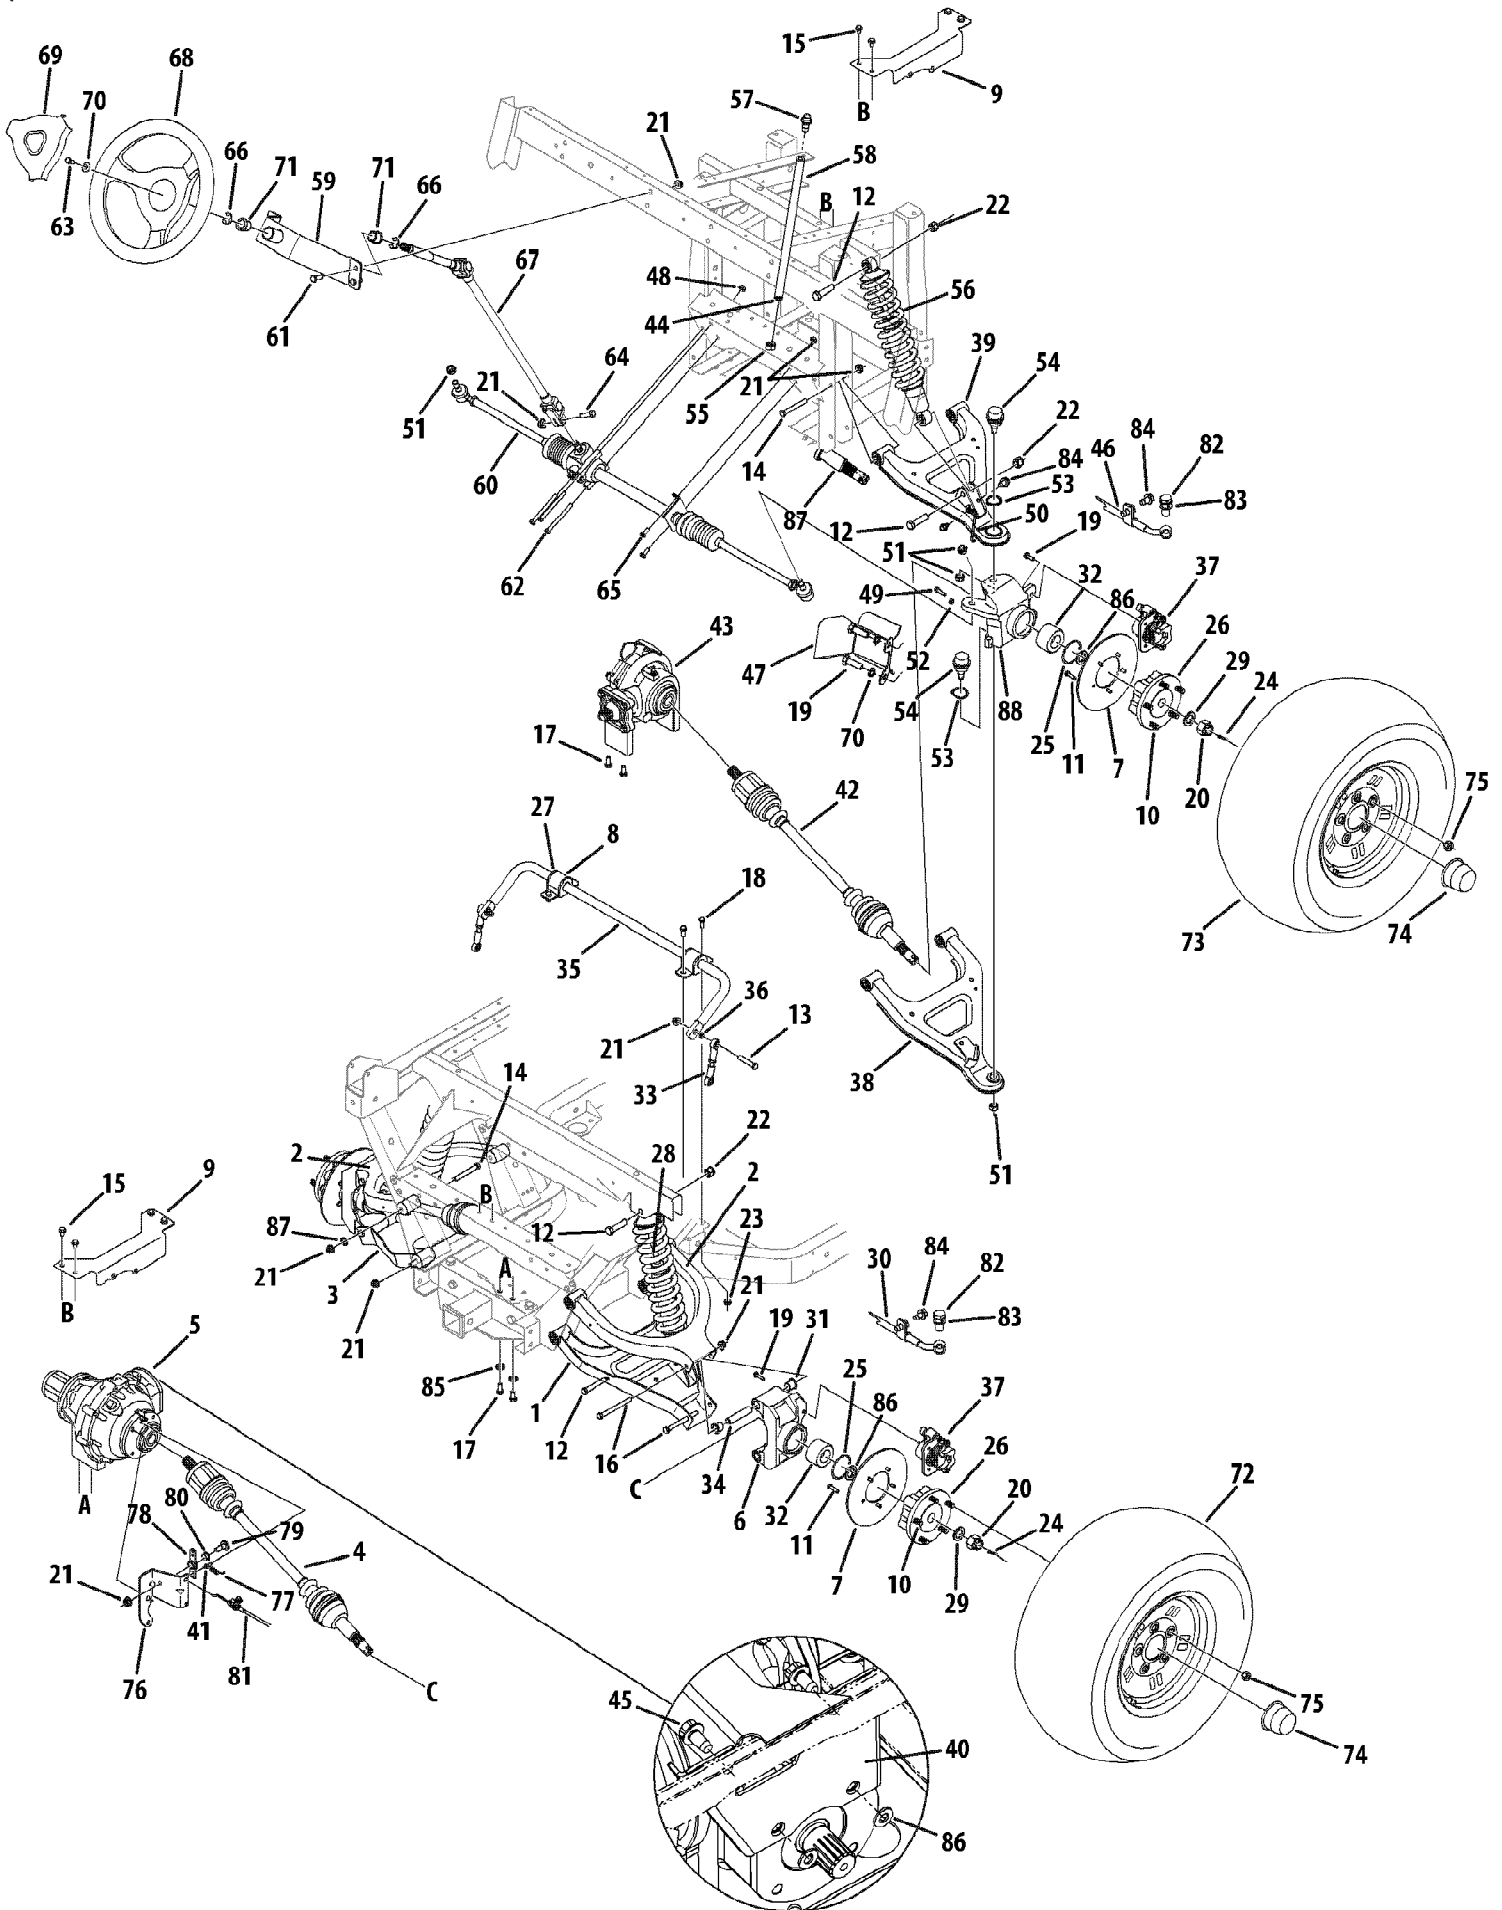

46E 4X4 Utility Vehicle EFI
Axles & Steering

Ref #	Part Number	Qty	S/P/F	Description
1	607-04163A	1	/P	Cont Assembly, lwr, r/rr
2	607-04162A	1	/P	Cont Assembly, rr Upr
3	607-04169A	1	/P	Cont Assembly, lwr, l/rr
4	611-04063A	1	S	Axle Assembly, cv Joint
4	759-04173	1		Ring, Hog Not Shown
4	731-05082	1		Boot, CV, Differential Not Shown
4	731-05083	1		Boot, CV, Wheel Not Shown
5	918-04236	1	/P	Diff Assembly, Uv, complete
5	921-04005	1	/P	Seal, Axle Shaft Not Shown
5	721-0212	1		Seal, Diff Lock Actuator Shaft .375 ID Not Shown
5	721-04143	1		Seal, Input Shaft 1.0 x 62mm x .375 Not Shown
6	619-04188	1		Hsg, rr, mach
7	707-04436A	1	/P	Disc, brake, 8.00x.188
8	707-04655-0637	1	/P	Mt, sway Bar 4x4 Units Only
9	707-04603A-0637	1	/P	Mt, rear/diff, 4x4
9	707-04604A-0637	1	/P	Mt,front/diff, 4x4 4x4 Units Only
10	710-0852	1	/P	Stud, rib Neck, 7/16-14 X 1.6
11	710-0433	1	/P	Screw, 1/4-20, .625, gr5, lock
12	710-0489	1		Screw, 1/2-13, 2.00, gr5, std
13	710-04640	1		Screw, 3/8-18, 1.75, gr5 4x4 Units Only
14	710-0521	1	/P	Screw, 3/8-16, 3.00, gr8, std
15	710-0607	1	/P	Scr, tt, 5/16-18, 0.500, hxindwsh 4x4 Units Only
16	710-04637	1		Screw, 3/8-16, 4.00, gr5
17	710-0216	1	/P	Screw, 3/8-16, .75, gr5, std 4x4 Units Only
18	710-0157	1	/P	Screw, 5/16-24, .75, gr5, std 4x4 Units Only
19	710-04639	1		Screw, m8-1.25, 25.00
20	712-04109	1		Nut, slotted, 22x1.5
21	712-04065	1	/P	Nut, flglk, 3/8-16, grf, nylon
22	712-3083	1	/P	Nut, hexlk, 1/2-13, grb, nylon
23	712-04063	1	/P	Nut, flglk, 5/16-18, grf, nylon
24	714-0162	1	/P	Pin, cot, 5/32, 1.25
25	716-04055	1		Ring, ret, dho-60
26	918-04489	1	/P	Hub, Wheel
27	731-05352	1		Bush, sway Bar 4x4 Units Only
28	732-04423	1		Shabs, 5.0 Stroke, rr
29	936-0291	1	/P	Wash, flat, .88 X 1.38 X .125, ht
30	927-04228	1	/P	Hose, brake, rear
31	741-04234A	1	S	Brg, flg, .625 X .750 X .750 Lg
32	741-04166	1		Brg, dble Row, 60x30x37
33	747-04514	1		Rod, cont, .375x3.886
34	750-04358B	1	/P	Tube, pivot, rr/cont Arm
35	750-04487A	1	/P	Bar, sway, rr 4x4 Units Only
36	736-3010	1	/P	Washer, Flat, .407 x .812 x .135
37	961-04043	1	/P	Brake, hyd, caliper RH
37	961-04044	1	/P	Brake, hyd, caliper LH
37	761-04064	1		Brake Pad Kit Kit contains two brake pads
38	607-04145A	1	/P	Cont Assembly, r/frt,lwr
39	607-04148	1		Arm Assembly, r/frt,upr