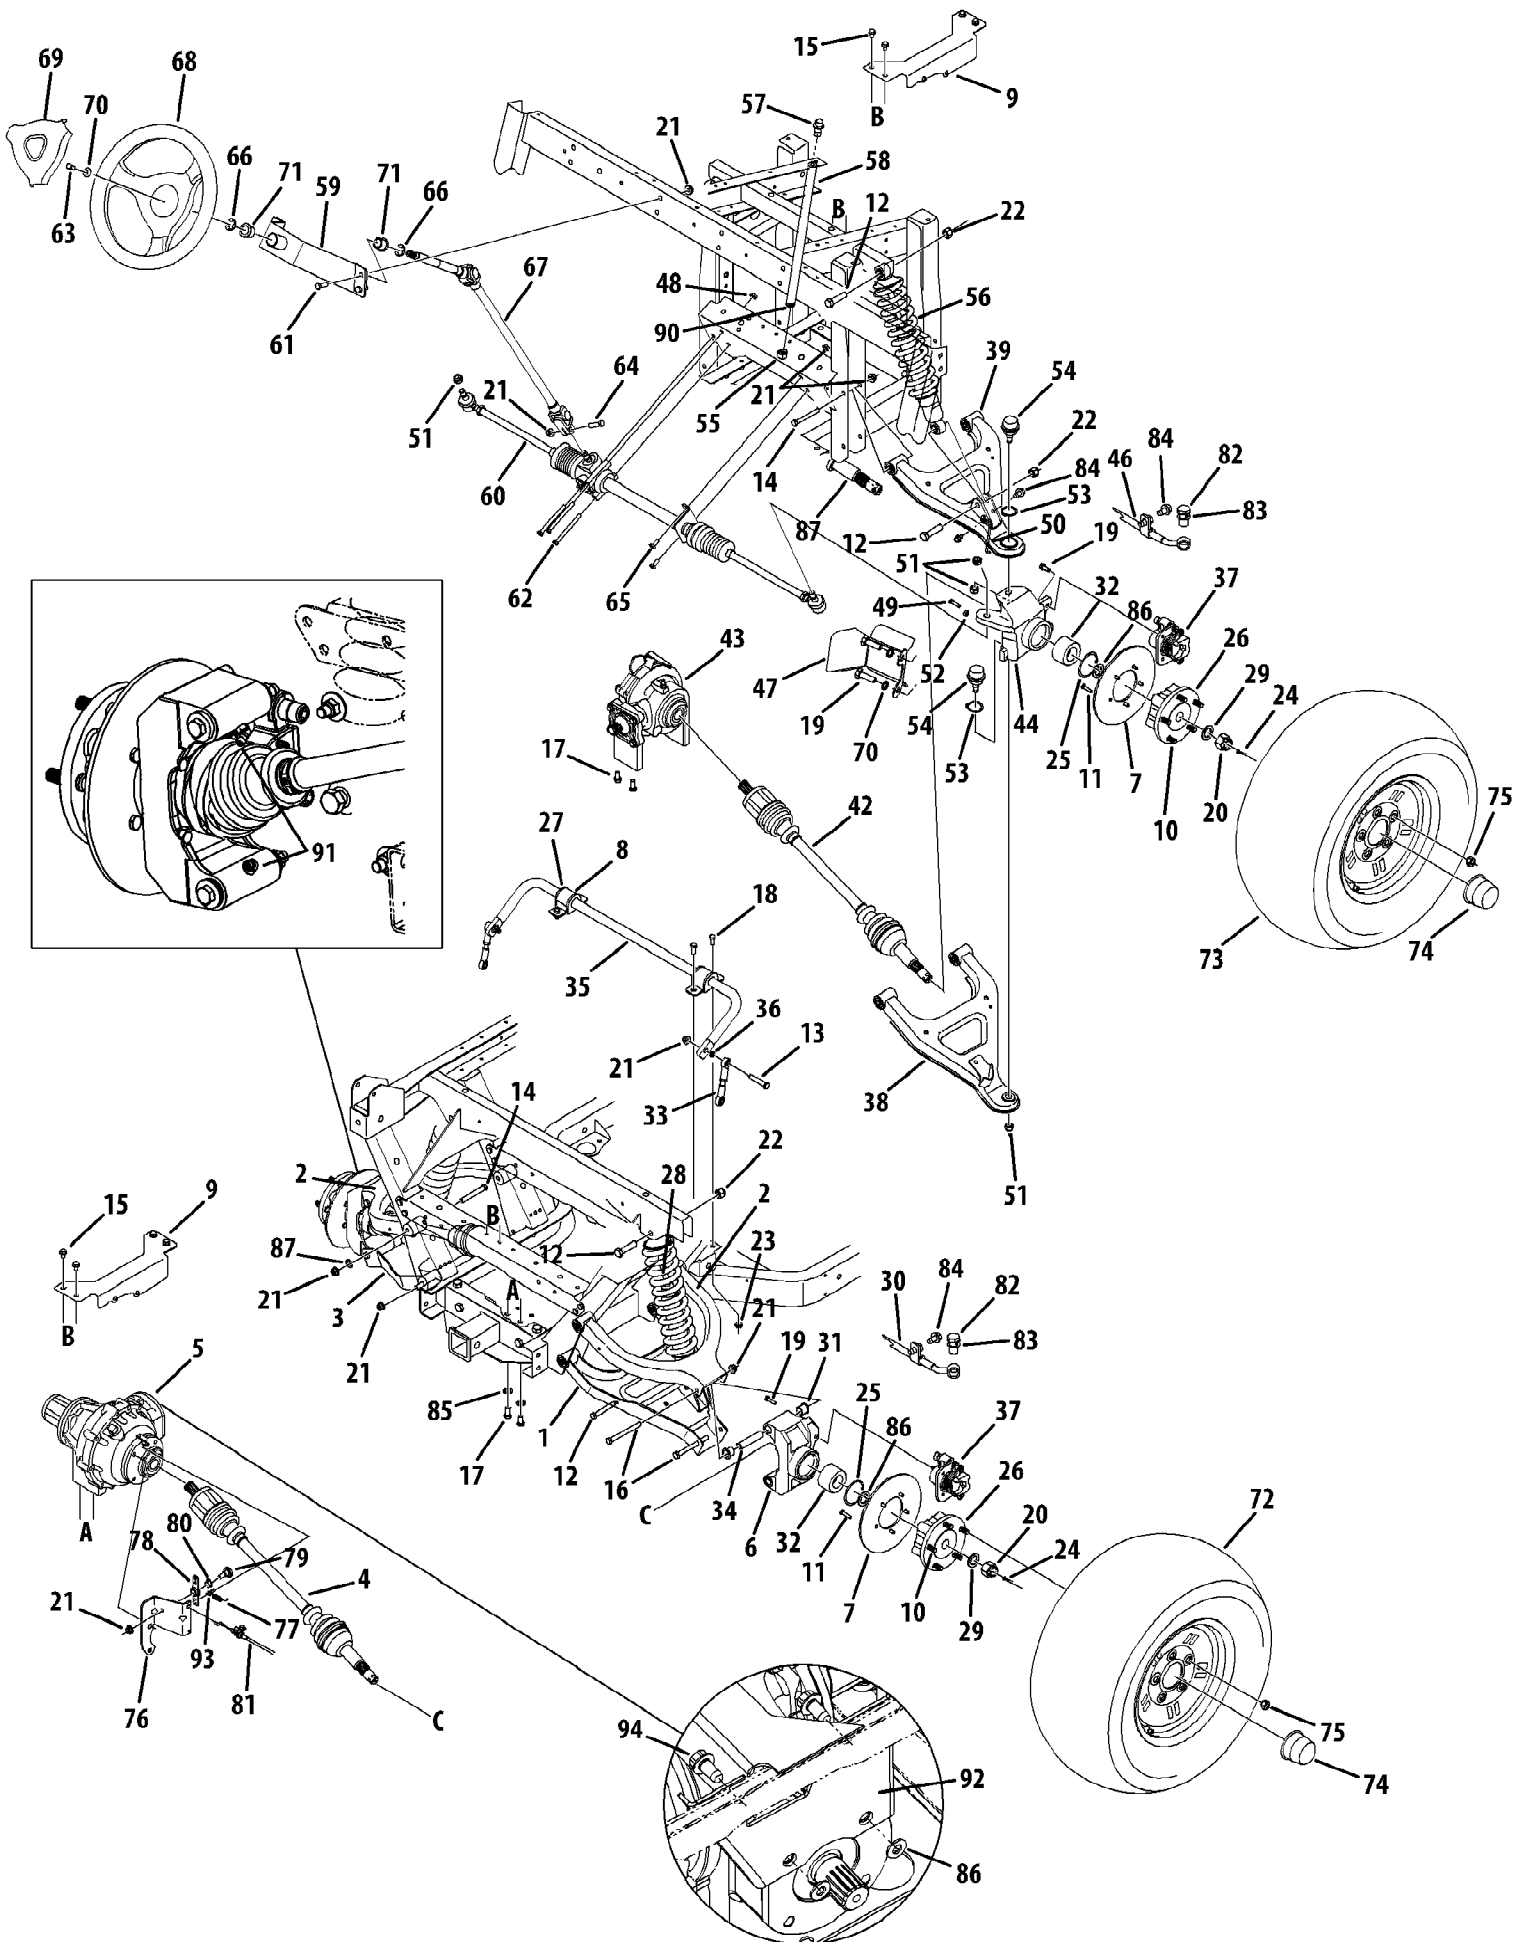

46D 4X4 Utility Vehicle (Camo)
Axles & Steering

46D 4X4 Utility Vehicle (Camo)
Axles & Steering

Page 2 of 53

Ref #	Part Number	Qty	S/P/F	Description
1	607-04163A	1	/P	Cont Assembly, lwr, r/rr
2	607-04162A	1	/P	Cont Assembly, rr Upr
3	607-04169A	1	/P	Cont Assembly, lwr, l/rr
4	611-04063A	1	S	Axle Assembly, cv Joint
4	759-04173	1		Ring, Hog Not Shown
4	731-05082	1		Boot, CV, Differential not shown
4	731-05083	1		Boot, CV, Wheel not shown
5	618-04236	1	S	Diff Assembly, Uv, complete
5	921-04005	1	/P	Seal, Axle Shaft Not Shown
5	721-0212	1		Seal, Diff Lock Actuator Shaft .375 ID Not Shown
5	721-04143	1		Seal, Input Shaft 1.0 x 62mm x .375 Not Shown
6	619-04125A	1		Hsg, rr, mach
7	707-04436A	1	/P	Disc, brake, 8.00x.188
8	707-04655	1	S	Mt, sway Bar
9	707-04603A	1	S	Mt, rear/diff, 4x4 4x4 Units Only
9	707-04604	1	S	Mt,front/diff, 4x4 4x4 Units Only
10	710-0852	1	/P	Stud, rib Neck, 7/16-14 X 1.6
11	710-0433	1	/P	Screw, 1/4-20, .625, gr5, lock
12	710-0489	1		Screw, 1/2-13, 2.00, gr5, std
13	710-04640	1		Screw, 3/8-18, 1.75, gr5
14	710-0521	1	/P	Screw, 3/8-16, 3.00, gr8, std
15	710-0607	1	/P	Scr, tt, 5/16-18, 0.500, hxindwsh 4x4 Units Only
16	710-04637	1		Screw, 3/8-16, 4.00, gr5
17	710-0216	1	/P	Screw, 3/8-16, .75, gr5, std 4x4 Units Only
18	710-0157	1	/P	Screw, 5/16-24, .75, gr5, std
19	710-04639	1		Screw, m8-1.25, 25.00
20	712-04109	1		Nut, slotted, 22x1.5
21	712-04065	1	/P	Nut, flglk, 3/8-16, grf, nylon
22	712-3083	1	/P	Nut, hexlk, 1/2-13, grb, nylon
23	712-04063	1	/P	Nut, flglk, 5/16-18, grf, nylon
24	714-0162	1	/P	Pin, cot, 5/32, 1.25
25	716-04055	1		Ring, ret, dho-60
26	618-04489	1	S	Hub, Wheel
27	731-05352	1		Bush, sway Bar
28	732-04423	1		Shabs, 5.0 Stroke, rr
29	736-0291	1	S	Wash, flat, .88 X 1.38 X .125, ht
30	727-04137	1	S	Hose, brake, rear, right
30	727-04136	1	S	Hose, brake, rear, left Not Shown
31	741-1142A	1	/P	Brg, flg, .625 X .750 X .750 Lg
32	741-04166	1		Brg, dble Row, 60x30x37
33	747-04514	1		Rod, cont, .375x3.886
34	750-04358B	1	/P	Tube, pivot, rr/cont Arm
35	750-04487A	1	/P	Bar, sway, rr
36	736-3010	1	/P	Washer, Flat, .407 x .812 x .135
37	761-04019	1	S	Brake, hyd, caliper
37	759-04116	1	S	Pads, Brake (not shown) Services one caliper
38	607-04145A	1	/P	Cont Assembly, /frr,lwr