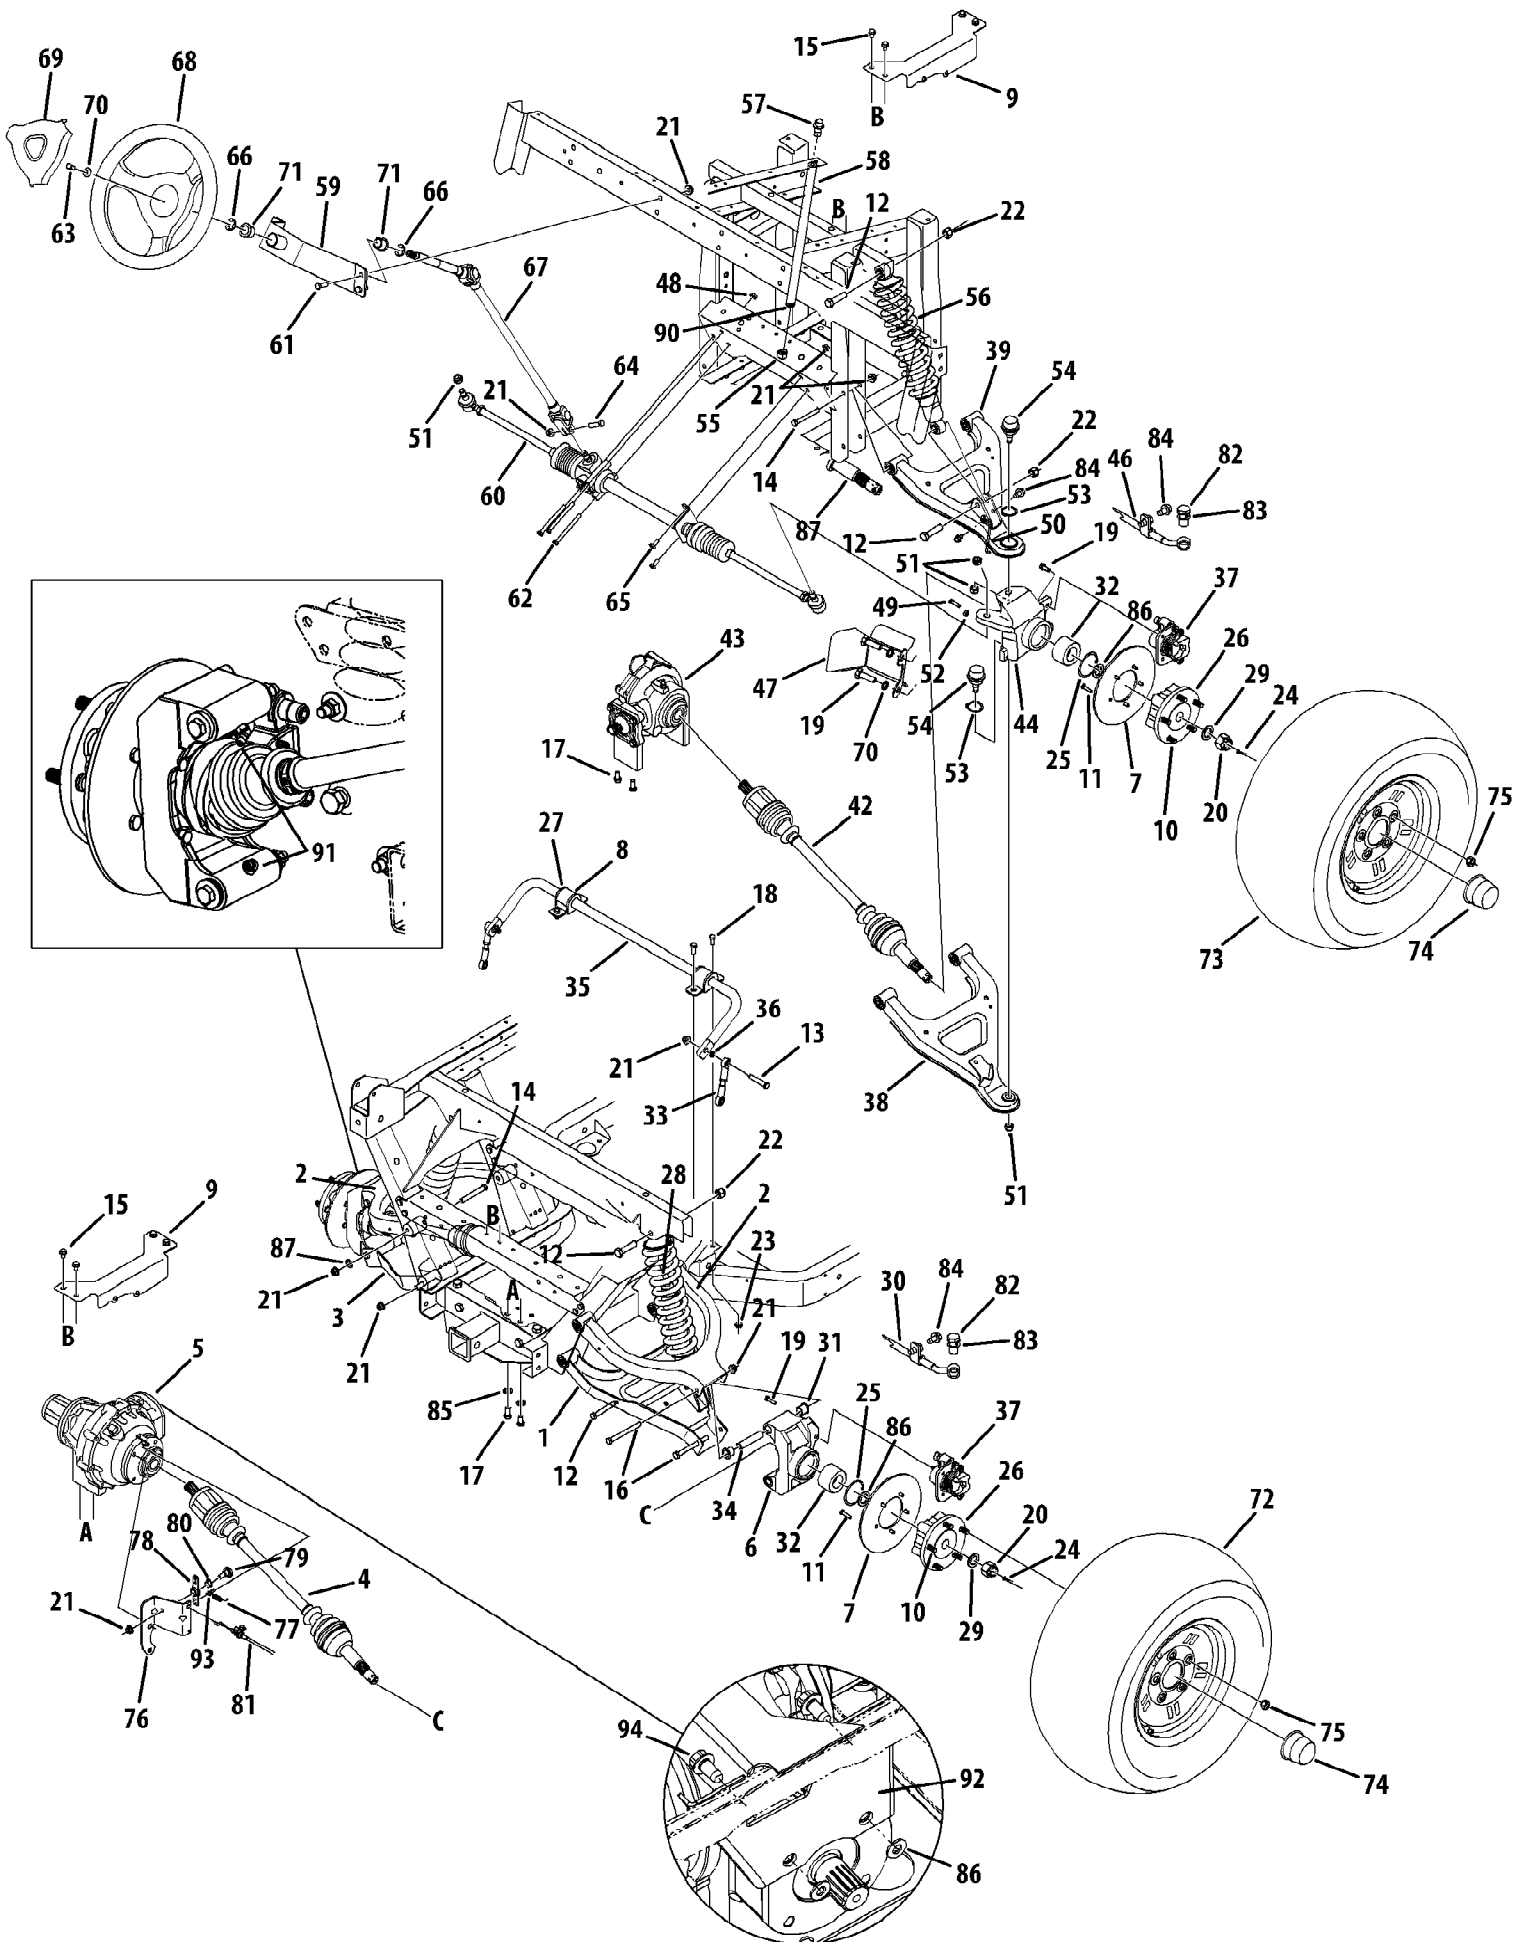

46B 4X4 Utility Vehicle
Axles & Steering

Ref #	Part Number	Qty	S/P/F	Description
1	607-04163A	1	/P	Cont Assembly, lwr, r/rr
2	607-04162A	1	/P	Cont Assembly, rr Upr
3	607-04169A	1	/P	Cont Assembly, lwr, l/rr
4	611-04063A	1	S	Axle Assembly, cv Joint
4	759-04173	1		Ring, Hog Not Shown
4	731-05082	1		Boot, CV, Differential not shown
4	731-05083	1		Boot, CV, Wheel not shown
5	618-04236	1	S	Diff Assembly, Uv, complete
5	921-04005	1	/P	Seal, Axle Shaft Not Shown
5	721-0212	1		Seal, Diff Lock Actuator Shaft .375 ID Not Shown
5	721-04143	1		Seal, Input Shaft 1.0 x 62mm x .375 Not Shown
6	619-04125A	1		Hsg, rr, mach
7	707-04436A	1	/P	Disc, brake, 8.00x.188
8	707-04655	1	S	Mt, sway Bar
9	707-04603A	1	S	Mt, rear/diff, 4x4 4x4 Units Only
9	707-04604	1	S	Mt,front/diff, 4x4 4x4 Units Only
10	710-0852	1	/P	Stud, rib Neck, 7/16-14 X 1.6
11	710-0433	1	/P	Screw, 1/4-20, .625, gr5, lock
12	710-0489	1		Screw, 1/2-13, 2.00, gr5, std
13	710-04640	1		Screw, 3/8-18, 1.75, gr5
14	710-0521	1	/P	Screw, 3/8-16, 3.00, gr8, std
15	710-0607	1	/P	Scr, tt, 5/16-18, 0.500, hxindwsh 4x4 Units Only
16	710-04637	1		Screw, 3/8-16, 4.00, gr5
17	710-0216	1	/P	Screw, 3/8-16, .75, gr5, std 4x4 Units Only
18	710-0157	1	/P	Screw, 5/16-24, .75, gr5, std
19	710-04639	1		Screw, m8-1.25, 25.00
20	712-04109	1		Nut, slotted, 22x1.5
21	712-04065	1	/P	Nut, flglk, 3/8-16, grf, nylon
22	712-3083	1	/P	Nut, hexlk, 1/2-13, grb, nylon
23	712-04063	1	/P	Nut, flglk, 5/16-18, grf, nylon
24	714-0162	1	/P	Pin, cot, 5/32, 1.25
25	716-04055	1		Ring, ret, dho-60
26	618-04489	1	S	Hub, Wheel
27	731-05352	1		Bush, sway Bar
28	732-04423	1		Shabs, 5.0 Stroke, rr
29	736-0291	1	S	Wash, flat, .88 X 1.38 X .125, ht
30	727-04137	1	S	Hose, brake, rear, right
30	727-04136	1	S	Hose, brake, rear, left Not Shown
31	741-1142A	1	/P	Brg, flg, .625 X .750 X .750 Lg
32	741-04166	1		Brg, dble Row, 60x30x37
33	747-04514	1		Rod, cont, .375x3.886
34	750-04358B	1	/P	Tube, pivot, rr/cont Arm
35	750-04487A	1	/P	Bar, sway, rr
36	736-3010	1	/P	Washer, Flat, .407 x .812 x .135
37	761-04019	1	S	Brake, hyd, caliper
37	759-04116	1	S	Pads, Brake (not shown) Services one caliper
38	607-04145A	1	/P	Cont Assembly, /frr,lwr