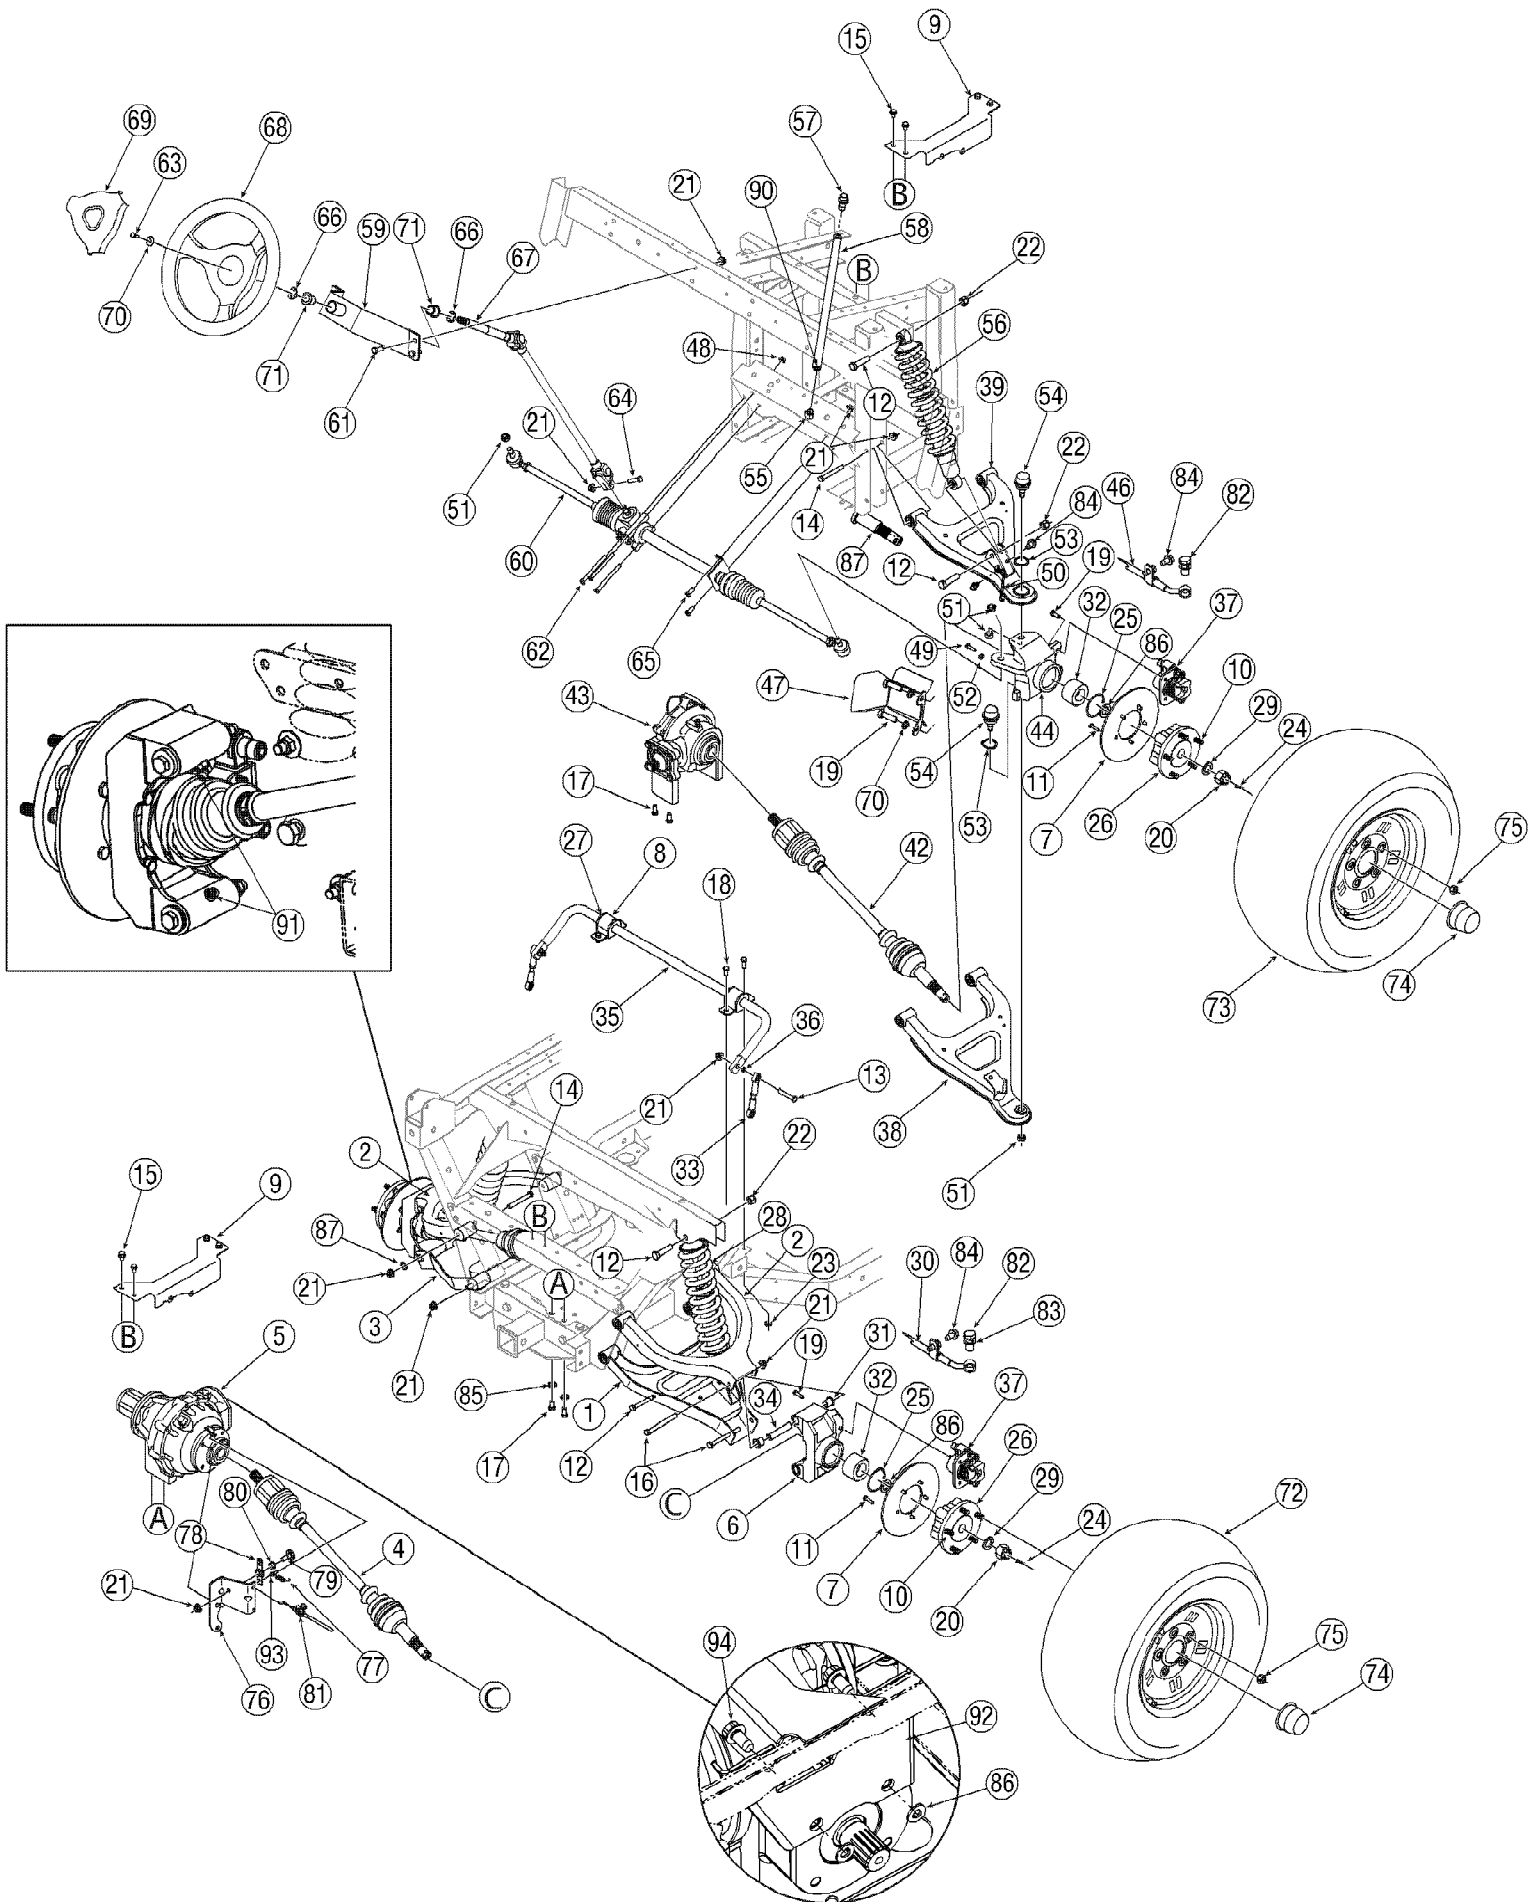

46A 4X4 LE Utility Vehicle
Axles and Steering

46A 4X4 LE Utility Vehicle
Axles and Steering

Page 2 of 53

Ref #	Part Number	Qty	S/P/F	Description
1	607-04163A	1	/P	Cont Assembly, lwr, r/rr
2	607-04162A	1	/P	Cont Assembly, rr Upr
3	607-04169A	1	/P	Cont Assembly, lwr, l/rr
4	611-04063A	1	S	Axle Assembly, cv Joint
4	759-04173	1		Ring, Hog not shown
4	731-05082	1		Boot, CV, Differential not shown
4	731-05083	1		Boot, CV, Wheel not shown
5	618-04236	1	S	Diff Assembly, Uv, complete
5	921-04005	1	/P	Seal, Axle Shaft not shown
5	721-0212	1		Seal, Diff Lock Actuator Shaft .375 ID not shown
5	721-04143	1		Seal, Input Shaft 1.0 x 62mm x .375 not shown
6	619-04125A	1		Hsg, rr, mach
7	707-04436	1	S	Disc, brake, 8.00x.188
8	707-04655	1	S	Mt, sway Bar
9	707-04603A	1	S	Mt, rear/diff, 4x4 4x4 Unit Only
9	707-04604	1	S	Mt,front/diff, 4x4 4x4 Unit Only
10	710-0852	1	/P	Stud, rib Neck, 7/16-14 X 1.6
11	710-0433	1	/P	Screw, 1/4-20, .625, gr5, lock
12	710-0489	1		Screw, 1/2-13, 2.00, gr5, std
13	710-04640	1		Screw, 3/8-18, 1.75, gr5
14	710-0521	1	/P	Screw, 3/8-16, 3.00, gr8, std
15	710-0607	1	/P	Scr, tt, 5/16-18, 0.500, hxindwsh 4x4 Unit Only
16	710-04637	1		Screw, 3/8-16, 4.00, gr5
17	710-0216	1	/P	Screw, 3/8-16, .75, gr5, std 4x4 Unit Only
18	710-0157	1	/P	Screw, 5/16-24, .75, gr5, std
19	710-04639	1		Screw, m8-1.25, 25.00
20	712-04109	1		Nut, slotted, 22x1.5
21	712-04065	1	/P	Nut, flglk, 3/8-16, grf, nylon
22	712-3083	1	/P	Nut, hexlk, 1/2-13, grb, nylon
23	712-04063	1	/P	Nut, flglk, 5/16-18, grf, nylon
24	714-0162	1	/P	Pin, cot, 5/32, 1.25
25	716-04055	1		Ring, ret, dho-60
26	718-04188	1	S	Hub, Wheel
27	731-05352	1		Bush, sway Bar
28	732-04423	1		Shabs, 5.0 Stroke, rr
29	736-0291	1	S	Wash, flat, .88 X 1.38 X .125, ht
30	727-04137	1	S	Hose, brake, rear, right
30	727-04136	1	S	Hose, brake, rear, left Not Shown
31	741-1142A	1	/P	Brg, flg, .625 X .750 X .750 Lg
32	741-04166	1		Brg, dble Row, 60x30x37
33	747-04514	1		Rod, cont, .375x3.886
34	750-04358B	1	/P	Tube, pivot, rr/cont Arm
35	750-04487	1	S	Bar, sway, rr
36	736-3010	1	/P	Washer, Flat, .407 x .812 x .135
37	761-04019	1	S	Brake, hyd, caliper, frt
37	759-04116	1	S	Brake Pad Kit (not shown) Services one caliper
38	607-04145A	1	/P	Cont Assembly, /frt,lwr