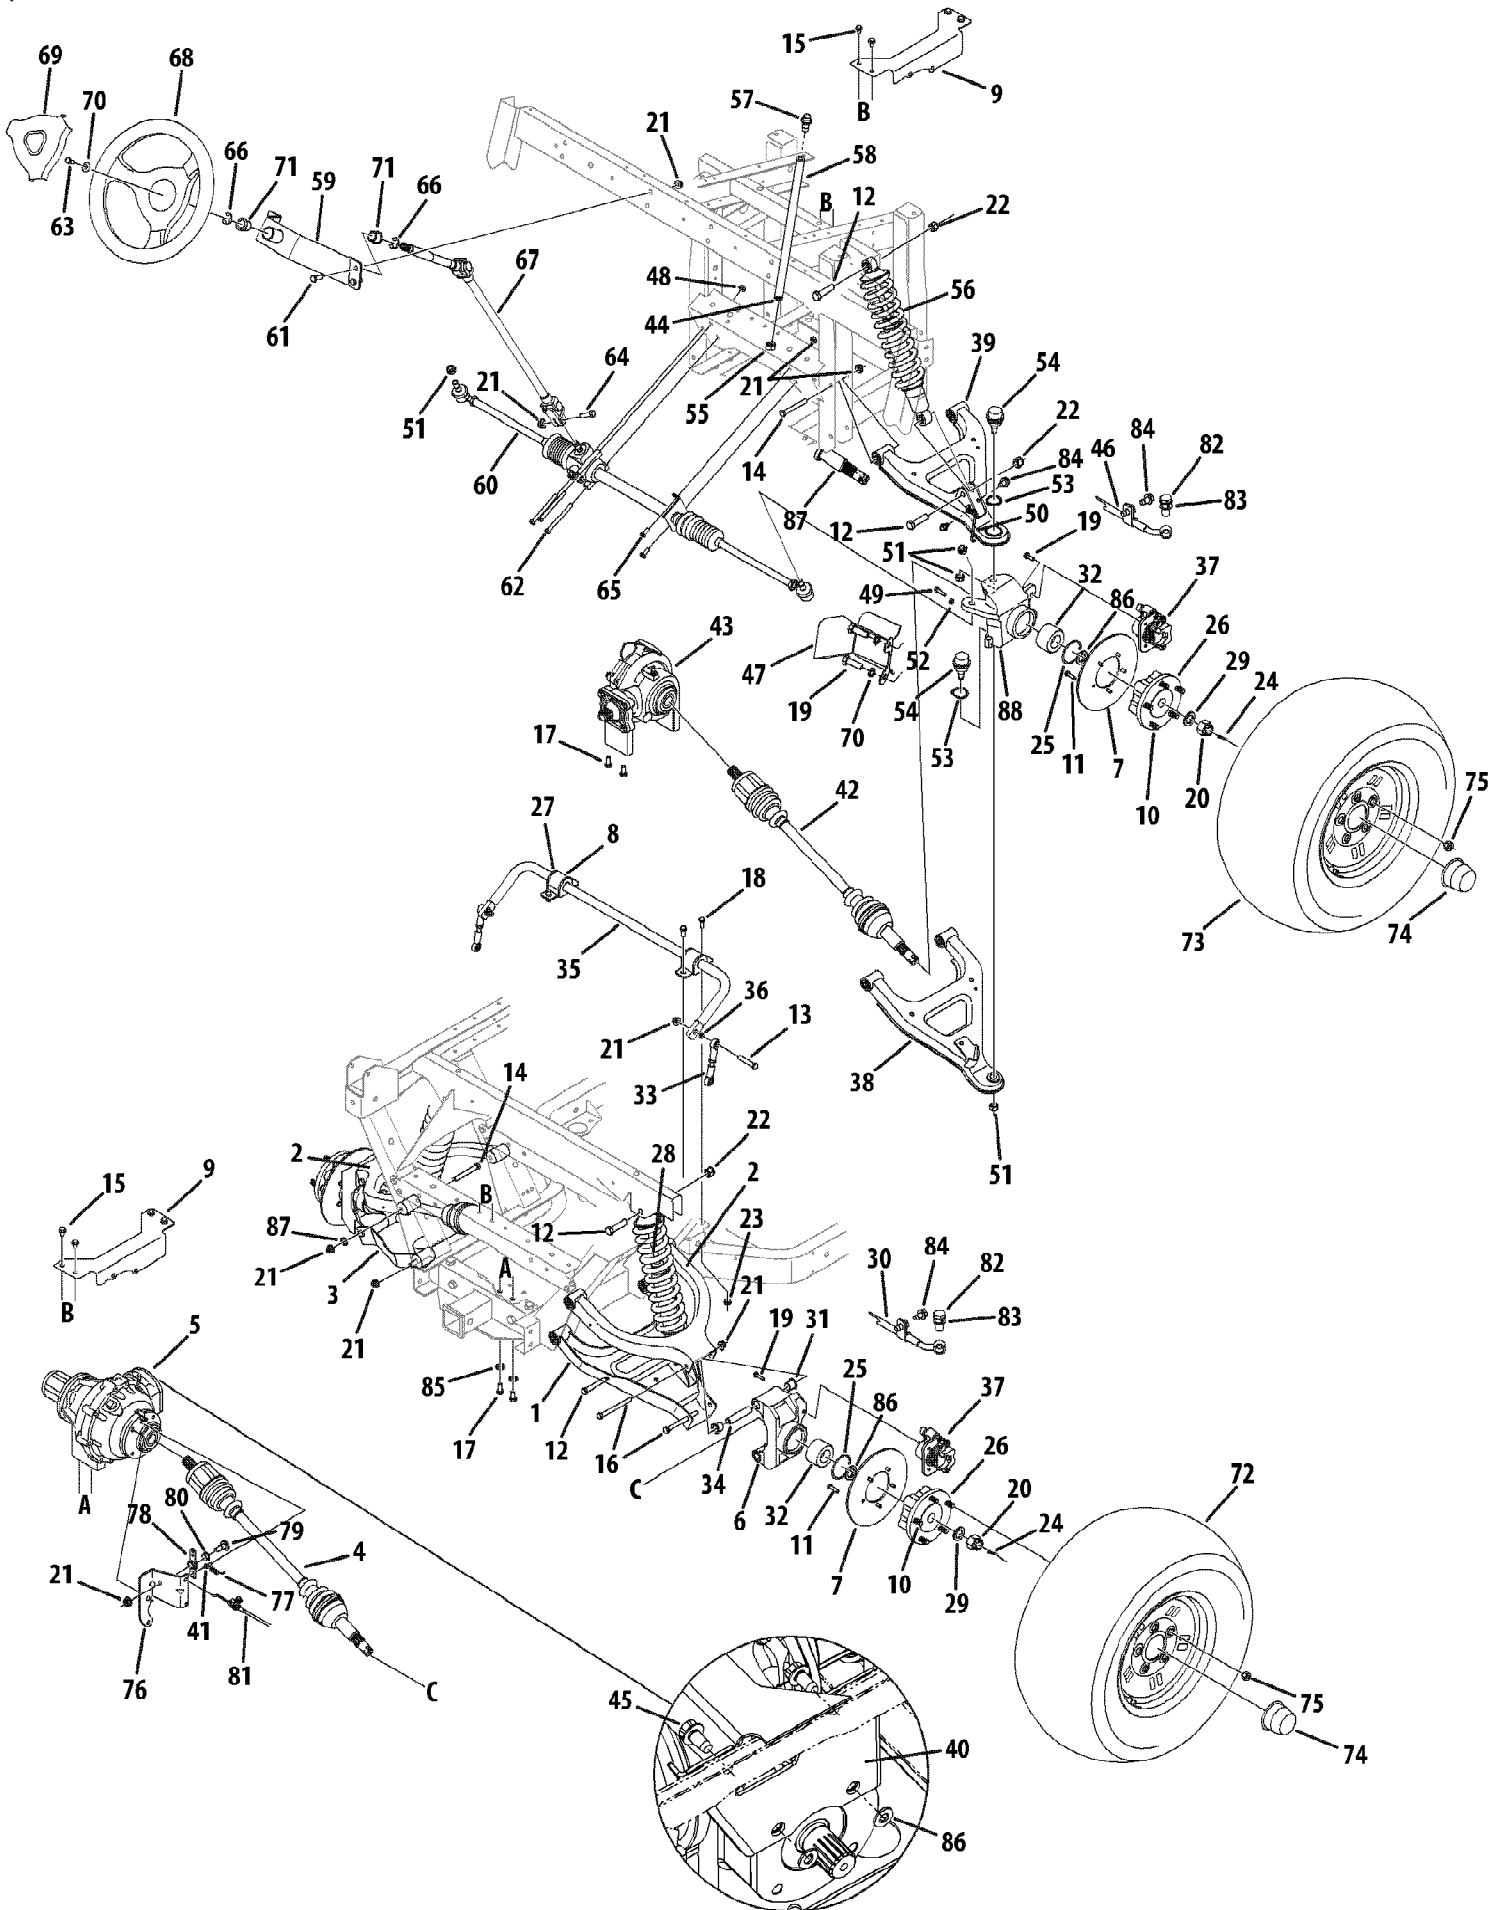

466 Diesel 4X4 Utility Vehicle S/N 11018G - 11019G
Axles & Steering

466 Diesel 4X4 Utility Vehicle S/N 1I018G - 1I019G
Axles & Steering

Page 2 of 63

Ref #	Part Number	Qty	S/P/F	Description
1	607-04163A	1	/P	Cont Assembly, lwr, r/rr
2	607-04162A	1	/P	Cont Assembly, rr Upr
3	607-04169A	1	/P	Cont Assembly, lwr, l/rr
4	611-04063A	1	S	Axle Assembly, cv Joint
4	759-04173	1		Ring, Hog Not Shown
4	731-05082	1		Boot, CV, Differential Not Shown
4	731-05083	1		Boot, CV, Wheel Not Shown
5	918-04236	1	/P	Diff Assembly, Uv, complete
5	921-04005	1	/P	Seal, Axle Shaft Not Shown
5	721-0212	1		Seal, Diff Lock Actuator Shaft .375 ID Not Shown
5	721-04143	1		Seal, Input Shaft 1.0 x 62mm x .375 Not Shown
6	619-04188	1		Hsg, rr, mach
7	707-04436A	1	/P	Disc, brake, 8.00x.188
8	707-04655-0637	1	/P	Mt, sway Bar 4x4 Units Only
9	707-04603A-0637	1	/P	Mt, rear/diff, 4x4
9	707-04604A-0637	1	/P	Mt,front/diff, 4x4 4x4 Units Only
10	710-0852	1	/P	Stud, rib Neck, 7/16-14 X 1.6
11	710-0433	1	/P	Screw, 1/4-20, .625, gr5, lock
12	710-0489	1		Screw, 1/2-13, 2.00, gr5, std
13	710-04640	1		Screw, 3/8-18, 1.75, gr5 4x4 Units Only
14	710-0521	1	/P	Screw, 3/8-16, 3.00, gr8, std
15	710-0607	1	/P	Scr, tt, 5/16-18, 0.500, hxindwsh 4x4 Units Only
16	710-04637	1		Screw, 3/8-16, 4.00, gr5
17	710-0216	1	/P	Screw, 3/8-16, .75, gr5, std 4x4 Units Only
18	710-0157	1	/P	Screw, 5/16-24, .75, gr5, std 4x4 Units Only
19	710-04639	1		Screw, m8-1.25, 25.00
20	712-04109	1		Nut, slotted, 22x1.5
21	712-04065	1	/P	Nut, flglk, 3/8-16, grf, nylon
22	712-3083	1	/P	Nut, hexlk, 1/2-13, grb, nylon
23	712-04063	1	/P	Nut, flglk, 5/16-18, grf, nylon
24	714-0162	1	/P	Pin, cot, 5/32, 1.25
25	716-04055	1		Ring, ret, dho-60
26	918-04489	1	/P	Hub, Wheel
27	731-05352	1		Bush, sway Bar 4x4 Units Only
28	732-04423	1		Shabs, 5.0 Stroke, rr
29	936-0291	1	/P	Wash, flat, .88 X 1.38 X .125, ht
30	927-04228	1	/P	Hose, brake, rear
31	741-04234A	1	S	Brg, flg, .625 X .750 X .750 Lg
32	741-04166	1		Brg, dble Row, 60x30x37
33	747-04514	1		Rod, cont, .375x3.886
34	750-04358B	1	/P	Tube, pivot, rr/cont Arm
35	750-04487A	1	/P	Bar, sway, rr 4x4 Units Only
36	736-3010	1	/P	Washer, Flat, .407 x .812 x .135
37	961-04043	1	/P	Brake, hyd, caliper RH
37	961-04044	1	/P	Brake, hyd, caliper LH
37	761-04064	1		Brake Pad Kit Kit contains two brake pads
38	607-04145A	1	/P	Cont Assembly, r/frt,lwr
39	607-04148	1		Arm Assembly, r/frt,upr