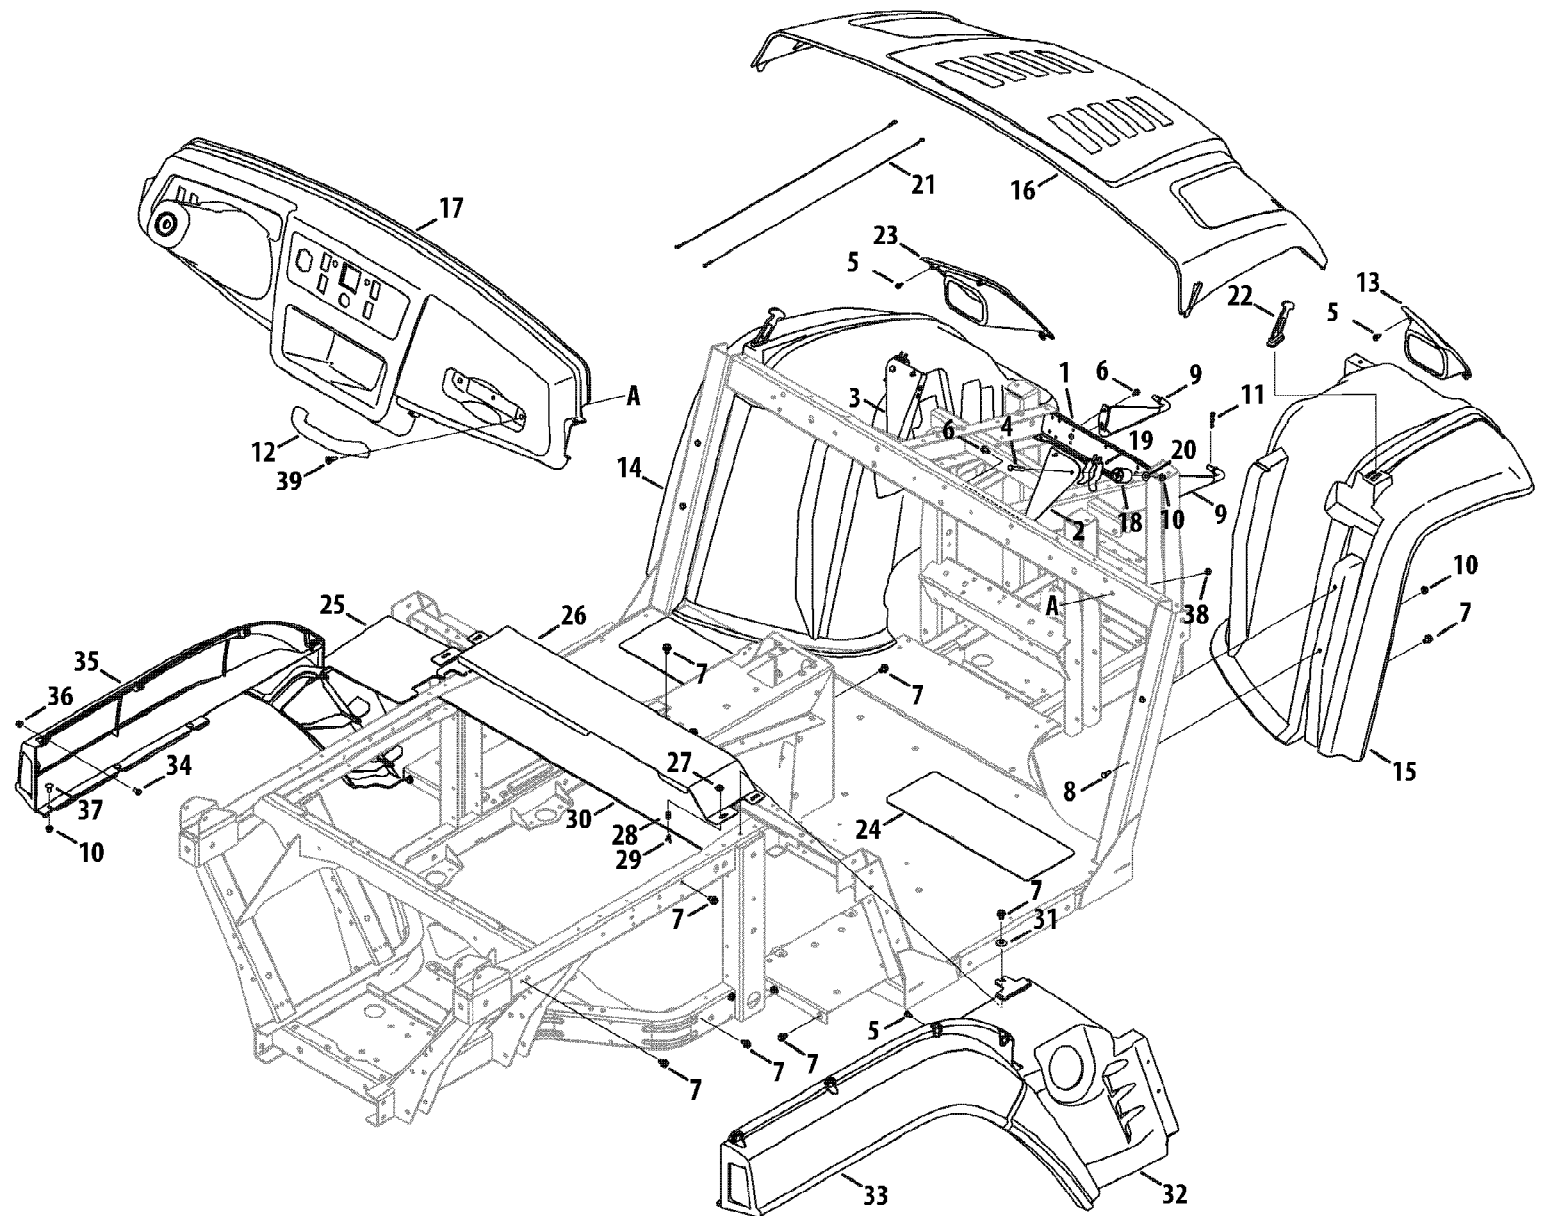

Ref #	Part Number	Qty	S/P/F	Description
1	707-04484-0637	1		Channel, Frame, Cross
2	707-04779A-0637	1	/P	Bracket, Hood/dash, Mount, RH
3	707-04782A-0637	1	/P	Bracket, Hood/dash, Mount, LH
4	710-0136	1	/P	Screw, 1/4-20, 1.75, Gr5, Std
5	710-04261	1		Screw, #12-16 x .50
6	710-0599	1	/P	Screw, TT, 1/4-20 x .500
7	710-0607	1	/P	Screw, TT, 5/16-18 x .500
8	710-3015	1	/P	Screw, 1/4-20, .75, Gr5, Std
9	607-04224-0637	1	/P	Rod Assembly, Hood Mount
10	712-04064	1	/P	Nut, Flange Lock, 1/4-20
11	914-0101	1	/P	Cotter Pin, Internal .08 x 1.42
12	731-06155	1		Handle, W/Screw 400/500 S
13	731-05285	1		Head Light RH
14	731-06710	1	/P	Fender, LH 4x4
14	731-05454B	1	/P	Fender, LH 4x4, Camo
15	731-06711	1		Fender, RH 4x4
15	731-05455B	1		Fender, RH 4x4, Camo
16	731-06638	1		Hood, 4x4
16	931-05456	1	/P	Hood, 4x4, Camo
16	731-06717	1		Hood, 4x4, Camo, Treestand
16	731-06715	1	/P	Hood, 4x4, Green
16	731-07019	1		Hood, 4x4, Red
17	731-05322A	1		Dash, Uv 4x4
18	731-3232	1		Roller, Latch, Hood
19	732-1178	1		Spring, Latch, Hood
20	736-0342	1		Washer, Flat, .283 x .75 x .030
21	746-04328	1		Cable, Hood
22	735-04145	1		Strap, Hood
23	731-05284	1		Head Light LH
24	723-04021	1		Pad, abrasive, toe plate (4x4)
25	731-05282A	1		Fender, Lower LH Rr
25	731-05452	1		Fender, Lower LH Rr, Camo
26	707-04748A	1	S	Cover, Uv
27	726-3056	1		Latch, Panel, 1/4 Turn
28	732-0937	1		Spring, Compr, .40 OD x .040 Dia.
29	732-0936	1		Spring, Clip
30	751-10435	1		Insulator, Cover, UV
31	736-0242	1	/P	Washer, Bell, .340 x .872 x .060
32	731-05283A	1		Fender, Lower RH Rr
32	731-05453	1		Fender, Lower RH Rr Camo
33	731-05281A	1		Fender, RH Rr
33	731-05451A	1	/P	Fender, RH Rr, Camo
34	710-0286	1	/P	Screw, Mach., 1/4-20 x .500
35	731-05280A	1		Fender, LH Rr
35	731-05450A	1	/P	Fender, LH Rr, Camo
36	712-0264	1		Nut, Acorn, 1/4-20
37	710-0134	1	/P	Screw, Crg, 1/4-20, .62, Gr2
38	712-0324	1	/P	Nut, Hex Lock., 1/4-20
39	710-0166A	1	/P	Screw, Machine, 1/4-20 x 1.00