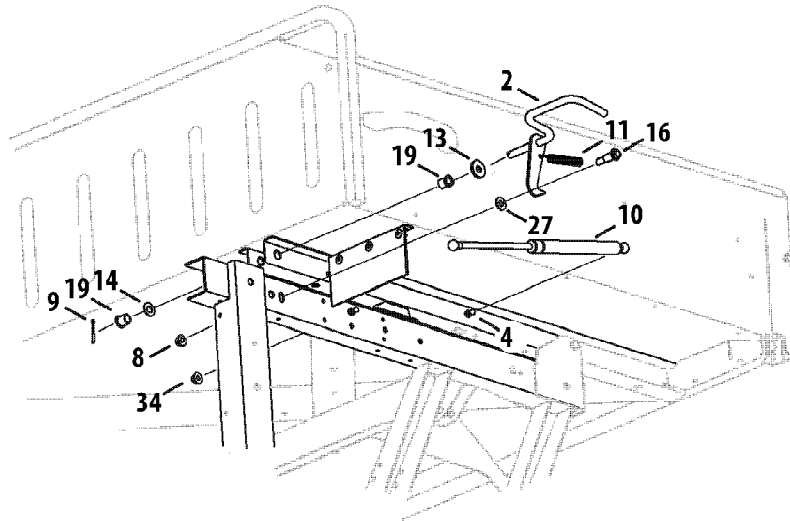

4 Self-tapping screws used for mounting fuel relay, glow plug timer, and fuel timer to radiator shroud.

Ref #	Part Number	Qty	S/P/F	Description
1	710-0607	1	/P	Screw, TT, 5/16-18 x .500
2	707-04870A-0637	1	/P	Bracket, Mt., Battery
3	925-04514	1	/P	Battery, 450 CCA Wet
4	726-0475	1		Clamp
5	736-0607	1	/P	Washer, Lock, 5/16 Diesel Units Only
6	731-04010	1		Panel, Plug, Switch
7	925-1741	1	/P	Switch, Key, 4 Pos. Delta
8	925-1745A	1	/P	Key, Delta, Plastic
9	725-04352	1		Switch, 4x4, Rocker If Equipped
10	925-04288	1	/P	Light, Ind., Yellow, LED Diesel Units Only
10	925-04530	1	/P	Lamp, Ind., Green, Incandescent Kohler EFI Units Only
11	925-04285	1	/P	Light, Ind., Red, LED Diesel Units Only
11	725-04660	1		Lamp, Ind., Red, Incandescent Kohler EFI Units Only
12	725-2003	1		Receptacle, Power, 12v
13	712-0161	1	/P	Nut, Hex Lock, #10-24
14	710-3009	1	/P	Screw, TT, #10-24 x .750
15	625-04036P	1	/P	Headlight Assembly (Incl. # 24)
16	710-0456	1		Screw, #10-16 x .500 Diesel Units Only
17	707-04811-0637	1	/P	Bracket, Fuse Mount
18	731-05490	1		Relay, Holder, 3-Way
19	710-0599	1	/P	Screw, TT, 1/4-20 x .500
20	925-04022B	1	/P	Meter, Ind., Hour Flat Face
21	925-3161A	1	/P	Head lamp Bulb
	725-3283	1		Engine Ground Wire If Equipped, Not Shown
	725-04625	1		Harness, Jumper, Neutral Switch (4x4) Not Shown
	725-04678	1		Harness, Jumper, Neutral Switch (4x2) Not Shown
	725-04840	1		Harness, Wire, Kohler Not Shown
	925-04891	1	/P	Harness, Wire, Kohler, EFI Kohler EFI Units Only,Not Shown
	725-04759	1		Harness, Wire, Yanmar Not Shown
	725-04758	1		Harness, Engine, Diesel, Yanmar Diesel Units Only,Not Shown
	735-04069A	1		Floor Mat, RH If Equipped,Not Shown
	735-04068A	1		Floor Mat, LH If Equipped,Not Shown
	925-04892	1	/P	Harness, Fuel Pump Not Shown
	725-04625	1		Harness, Neutral, Yanmar Not Shown