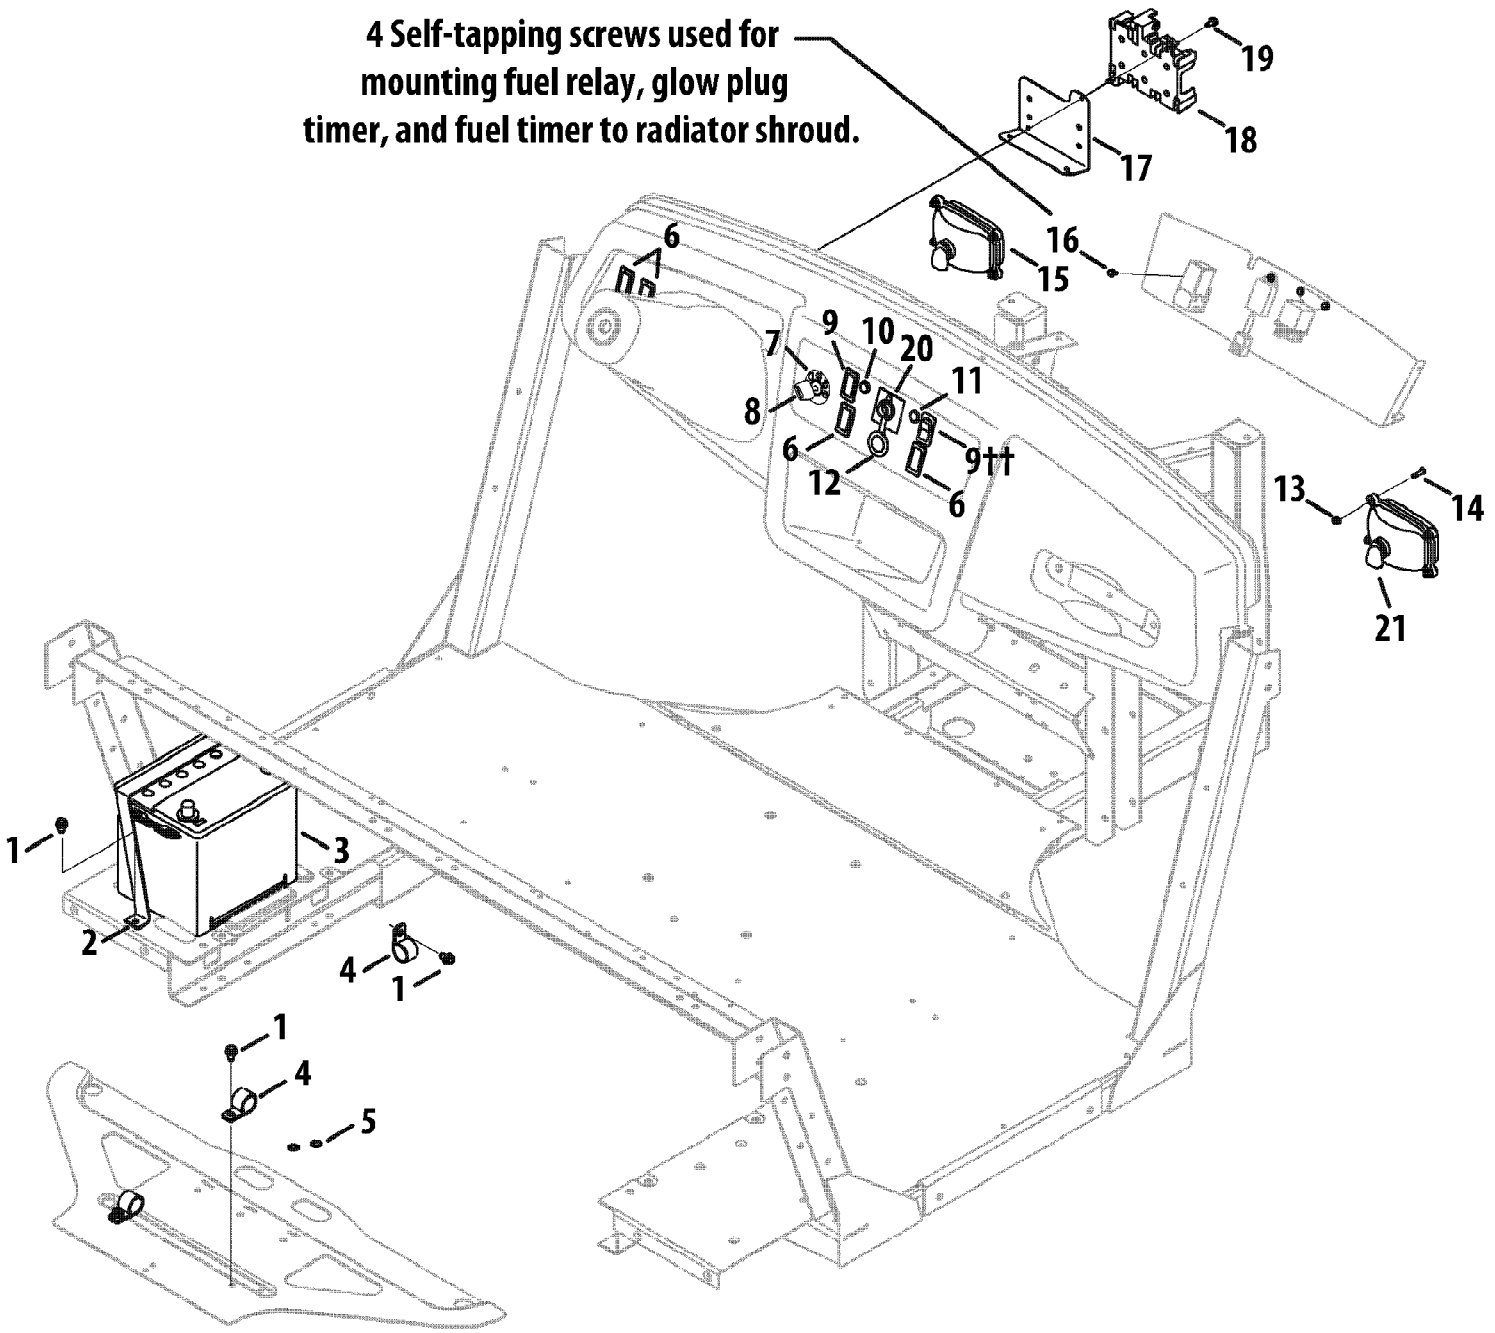

4 Self-tapping screws used for mounting fuel relay, glow plug timer, and fuel timer to radiator shroud.

Ref #	Part Number	Qty	S/P/F	Description
1	710-0607	1	/P	Screw, TT, 5/16-18 x .500
2	707-04870A-0637	1	/P	Bracket, Mt., Battery
3	925-04514	1	/P	Battery, 450 CCA Wet
4	726-0475	1		Clamp
5	736-0607	1	/P	Washer, Lock, 5/16 Diesel Units Only
6	731-04010	1		Panel, Plug, Switch
7	925-1741	1	/P	Switch, Key, 4 Pos. Delta
8	925-1745A	1	/P	Key, Delta, Plastic
9	725-04352	1		Switch, 4x4, Rocker If Equipped
10	925-04288	1	/P	Light, Ind., Yellow, LED Diesel Units Only
10	925-04530	1	/P	Lamp, Ind., Green, Incandescent Kohler EFI Units Only
11	925-04285	1	/P	Light, Ind., Red, LED Diesel Units Only
11	725-04660	1		Lamp, Ind., Red, Incandescent Kohler EFI Units Only
12	725-2003	1		Receptacle, Power, 12v
13	712-0161	1	/P	Nut, Hex Lock, #10-24
14	710-3009	1	/P	Screw, TT, #10-24 x .750
15	625-04036P	1	/P	Headlight Assembly (Incl. # 24)
16	710-0456	1		Screw, #10-16 x .500 Diesel Units Only
17	707-04811-0637	1	/P	Bracket, Fuse Mount
18	731-05490	1		Relay, Holder, 3-Way
19	710-0599	1	/P	Screw, TT, 1/4-20 x .500
20	925-04022B	1	/P	Meter, Ind., Hour Flat Face
21	925-3161A	1	/P	Head lamp Bulb
	725-3283	1		Engine Ground Wire If Equipped, Not Shown
	725-04625	1		Harness, Jumper, Neutral Switch (4x4) Not Shown
	725-04678	1		Harness, Jumper, Neutral Switch (4x2) Not Shown
	725-04840	1		Harness, Wire, Kohler Not Shown
	925-04891	1	/P	Harness, Wire, Kohler, EFI Kohler EFI Units Only,Not Shown
	725-04759	1		Harness, Wire, Yanmar Not Shown
	725-04758	1		Harness, Engine, Diesel, Yanmar Diesel Units Only,Not Shown
	735-04069A	1		Floor Mat, RH If Equipped,Not Shown
	735-04068A	1		Floor Mat, LH If Equipped,Not Shown
	925-04892	1	/P	Harness, Fuel Pump Not Shown
	725-04625	1		Harness, Neutral, Yanmar Not Shown