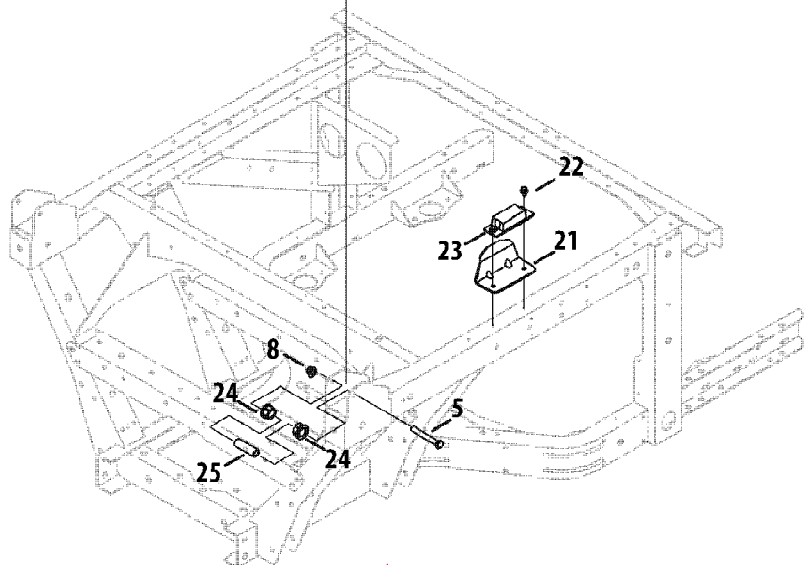

4 Self-tapping screws used for mounting fuel relay, glow plug timer, and fuel timer to radiator shroud.

Ref #	Part Number	Qty	S/P/F	Description
1	710-0607	1	/P	Screw, TT, 5/16-18 x .500
2	707-04870A-0637	1	/P	Bracket, Mt., Battery
3	925-04514	1	/P	Battery, 450 CCA Wet
4	726-0475	1		Clamp
5	736-0607	1	/P	Washer, Lock, 5/16 Diesel Units Only
6	731-04010	1		Panel, Plug, Switch
7	925-1741	1	/P	Switch, Key, 4 Pos. Delta
8	925-1745A	1	/P	Key, Delta, Plastic
9	725-04352	1		Switch, 4x4, Rocker If Equipped
10	925-04288	1	/P	Light, Ind., Yellow, LED Diesel Units Only
10	925-04530	1	/P	Lamp, Ind., Green, Incandescent Kohler EFI Units Only
11	925-04285	1	/P	Light, Ind., Red, LED Diesel Units Only
11	725-04660	1		Lamp, Ind., Red, Incandescent Kohler EFI Units Only
12	725-2003	1		Receptacle, Power, 12v
13	712-0161	1	/P	Nut, Hex Lock, #10-24
14	710-3009	1	/P	Screw, TT, #10-24 x .750
15	625-04036P	1	/P	Headlight Assembly (Incl. # 24)
16	710-0456	1		Screw, #10-16 x .500 Diesel Units Only
17	707-04811-0637	1	/P	Bracket, Fuse Mount
18	731-05490	1		Relay, Holder, 3-Way
19	710-0599	1	/P	Screw, TT, 1/4-20 x .500
20	925-04022B	1	/P	Meter, Ind., Hour Flat Face
21	925-3161A	1	/P	Head lamp Bulb
	725-3283	1		Engine Ground Wire If Equipped, Not Shown
	725-04625	1		Harness, Jumper, Neutral Switch (4x4) Not Shown
	725-04678	1		Harness, Jumper, Neutral Switch (4x2) Not Shown
	725-04840	1		Harness, Wire, Kohler Not Shown
	925-04891	1	/P	Harness, Wire, Kohler, EFI Kohler EFI Units Only,Not Shown
	725-04759	1		Harness, Wire, Yanmar Not Shown
	725-04758	1		Harness, Engine, Diesel, Yanmar Diesel Units Only,Not Shown
	735-04069A	1		Floor Mat, RH If Equipped,Not Shown
	735-04068A	1		Floor Mat, LH If Equipped,Not Shown
	925-04892	1	/P	Harness, Fuel Pump Not Shown
	725-04625	1		Harness, Neutral, Yanmar Not Shown