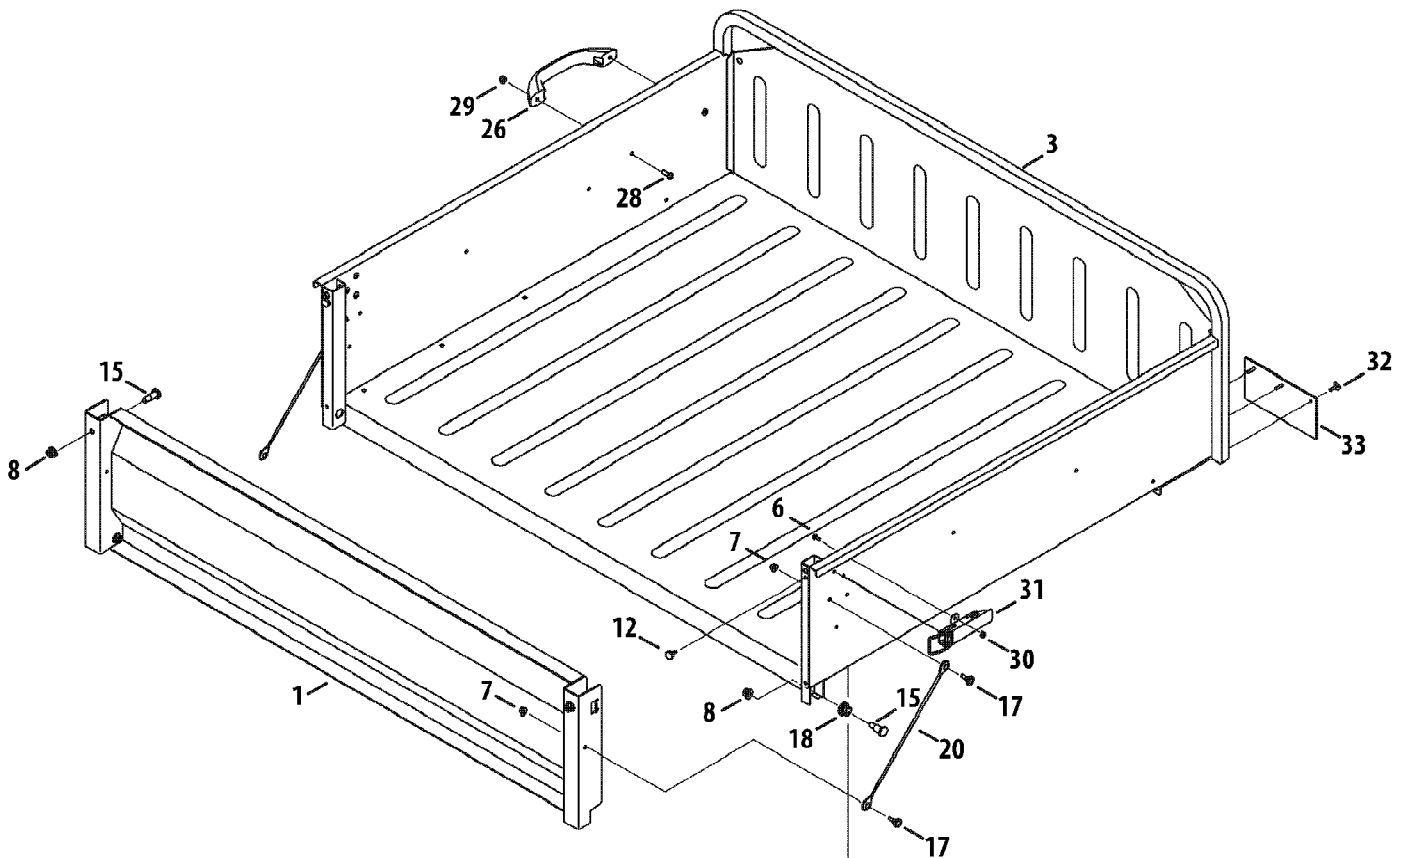

4 Self-tapping screws used for mounting fuel relay, glow plug timer, and fuel timer to radiator shroud.

Ref #	Part Number	Qty	S/P/F	Description
1	710-0607	1	/P	Screw, TT, 5/16-18 x .500
2	707-04870A-0637	1	/P	Bracket, Mt., Battery
3	925-04514	1	/P	Battery, 450 CCA Wet
4	726-0475	1		Clamp
5	736-0607	1	/P	Washer, Lock, 5/16 Diesel Units Only
6	731-04010	1		Panel, Plug, Switch
7	925-1741	1	/P	Switch, Key, 4 Pos. Delta
8	925-1745A	1	/P	Key, Delta, Plastic
9	725-04352	1		Switch, 4x4, Rocker If Equipped
10	925-04288	1	/P	Light, Ind., Yellow, LED Diesel Units Only
10	925-04530	1	/P	Lamp, Ind., Green, Incandescent Kohler EFI Units Only
11	925-04285	1	/P	Light, Ind., Red, LED Diesel Units Only
11	725-04660	1		Lamp, Ind., Red, Incandescent Kohler EFI Units Only
12	725-2003	1		Receptacle, Power, 12v
13	712-0161	1	/P	Nut, Hex Lock, #10-24
14	710-3009	1	/P	Screw, TT, #10-24 x .750
15	625-04036P	1	/P	Headlight Assembly (Incl. # 24)
16	710-0456	1		Screw, #10-16 x .500 Diesel Units Only
17	707-04811-0637	1	/P	Bracket, Fuse Mount
18	731-05490	1		Relay, Holder, 3-Way
19	710-0599	1	/P	Screw, TT, 1/4-20 x .500
20	925-04022B	1	/P	Meter, Ind., Hour Flat Face
21	925-3161A	1	/P	Head lamp Bulb
	725-3283	1		Engine Ground Wire If Equipped, Not Shown
	725-04625	1		Harness, Jumper, Neutral Switch (4x4) Not Shown
	725-04678	1		Harness, Jumper, Neutral Switch (4x2) Not Shown
	725-04840	1		Harness, Wire, Kohler Not Shown
	925-04891	1	/P	Harness, Wire, Kohler, EFI Kohler EFI Units Only,Not Shown
	725-04759	1		Harness, Wire, Yanmar Not Shown
	725-04758	1		Harness, Engine, Diesel, Yanmar Diesel Units Only,Not Shown
	735-04069A	1		Floor Mat, RH If Equipped,Not Shown
	735-04068A	1		Floor Mat, LH If Equipped,Not Shown
	925-04892	1	/P	Harness, Fuel Pump Not Shown
	725-04625	1		Harness, Neutral, Yanmar Not Shown