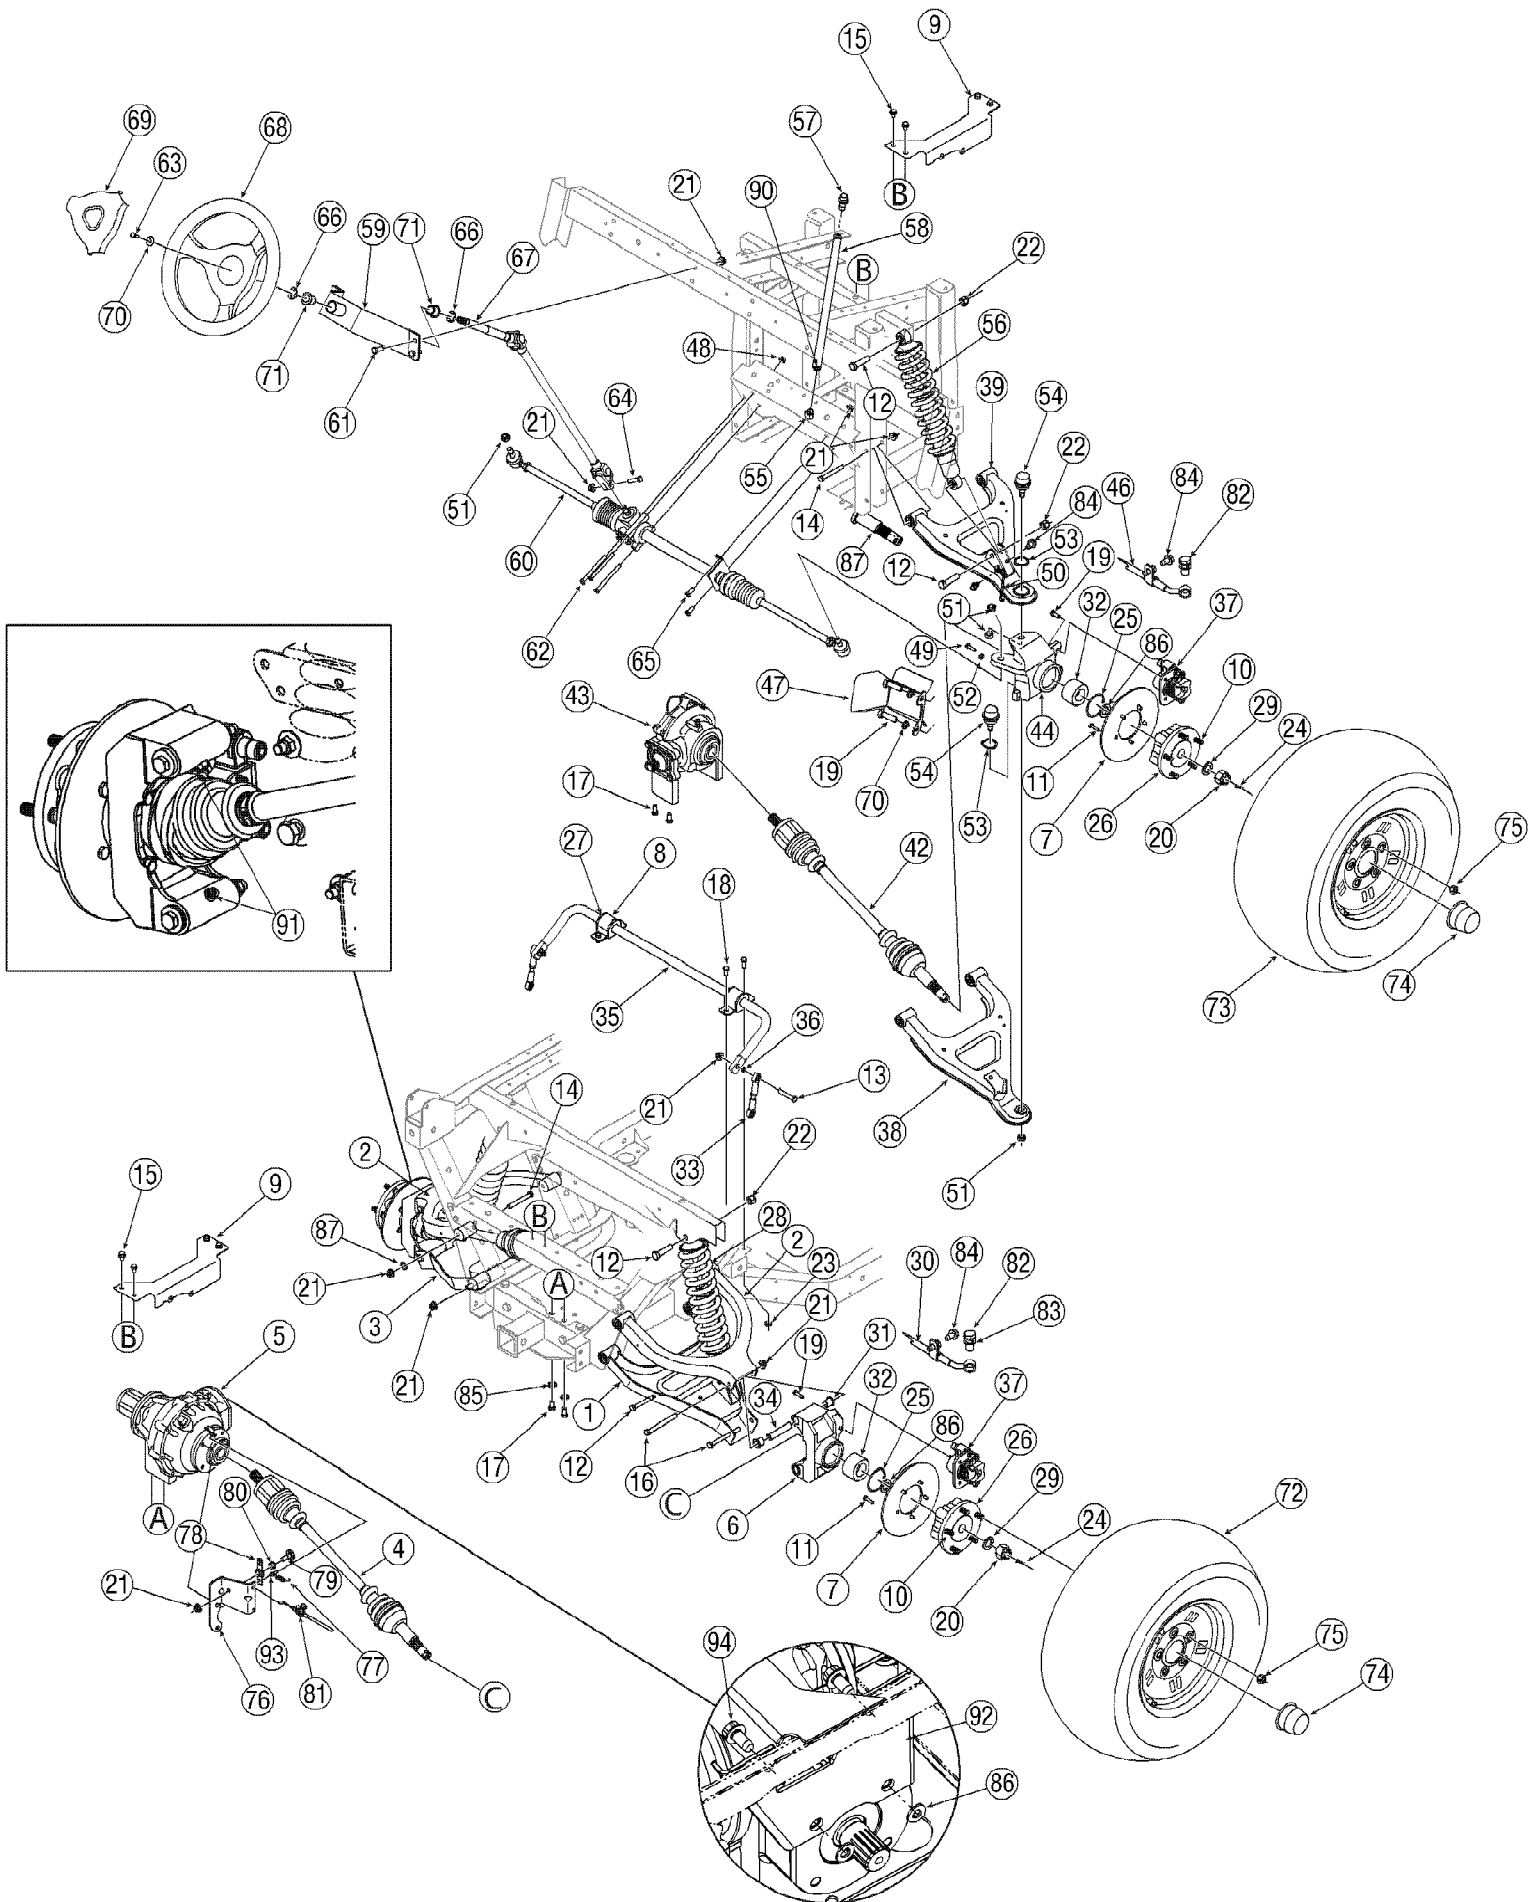

466 Diesel 4X4 Utility Vehicle S/N 1B027G - 1B028G
Axles and Steering

466 Diesel 4X4 Utility Vehicle S/N 1B027G - 1B028G
Axles and Steering

Page 2 of 34

Ref #	Part Number	Qty	S/P/F	Description
1	607-04163A	1	/P	Cont Assembly, lwr, r/rr
2	607-04162A	1	/P	Cont Assembly, rr Upr
3	607-04169A	1	/P	Cont Assembly, lwr, l/rr
4	611-04063A	1	S	Axle Assembly, cv Joint
4	759-04173	1		Ring, Hog not shown
4	731-05082	1		Boot, CV, Differential not shown
4	731-05083	1		Boot, CV, Wheel not shown
5	618-04236	1	S	Diff Assembly, Uv, complete
5	921-04005	1	/P	Seal, Axle Shaft not shown
5	721-0212	1		Seal, Diff Lock Actuator Shaft .375 ID not shown
5	721-04143	1		Seal, Input Shaft 1.0 x 62mm x .375 not shown
6	619-04125A	1		Hsg, rr, mach
7	707-04436	1	S	Disc, brake, 8.00x.188
8	707-04655	1	S	Mt, sway Bar
9	707-04603A	1	S	Mt, rear/diff, 4x4 4x4 Unit Only
9	707-04604	1	S	Mt,front/diff, 4x4 4x4 Unit Only
10	710-0852	1	/P	Stud, rib Neck, 7/16-14 X 1.6
11	710-0433	1	/P	Screw, 1/4-20, .625, gr5, lock
12	710-0489	1		Screw, 1/2-13, 2.00, gr5, std
13	710-04640	1		Screw, 3/8-18, 1.75, gr5
14	710-0521	1	/P	Screw, 3/8-16, 3.00, gr8, std
15	710-0607	1	/P	Scr, tt, 5/16-18, 0.500, hxindwsh 4x4 Unit Only
16	710-04637	1		Screw, 3/8-16, 4.00, gr5
17	710-0216	1	/P	Screw, 3/8-16, .75, gr5, std 4x4 Unit Only
18	710-0157	1	/P	Screw, 5/16-24, .75, gr5, std
19	710-04639	1		Screw, m8-1.25, 25.00
20	712-04109	1		Nut, slotted, 22x1.5
21	712-04065	1	/P	Nut, flglk, 3/8-16, grf, nylon
22	712-3083	1	/P	Nut, hexlk, 1/2-13, grb, nylon
23	712-04063	1	/P	Nut, flglk, 5/16-18, grf, nylon
24	714-0162	1	/P	Pin, cot, 5/32, 1.25
25	716-04055	1		Ring, ret, dho-60
26	718-04188	1	S	Hub, Wheel
27	731-05352	1		Bush, sway Bar
28	732-04423	1		Shabs, 5.0 Stroke, rr
29	736-0291	1	S	Wash, flat, .88 X 1.38 X .125, ht
30	727-04137	1	S	Hose, brake, rear, right
30	727-04136	1	S	Hose, brake, rear, left Not Shown
31	741-1142A	1	/P	Brg, flg, .625 X .750 X .750 Lg
32	741-04166	1		Brg, dble Row, 60x30x37
33	747-04514	1		Rod, cont, .375x3.886
34	750-04358B	1	/P	Tube, pivot, rr/cont Arm
35	750-04487	1	S	Bar, sway, rr
36	736-3010	1	/P	Washer, Flat, .407 x .812 x .135
37	761-04019	1	S	Brake, hyd, caliper, frt
37	759-04116	1	S	Brake Pad Kit (not shown) Services one caliper
38	607-04145A	1	/P	Cont Assembly, frt,lwr