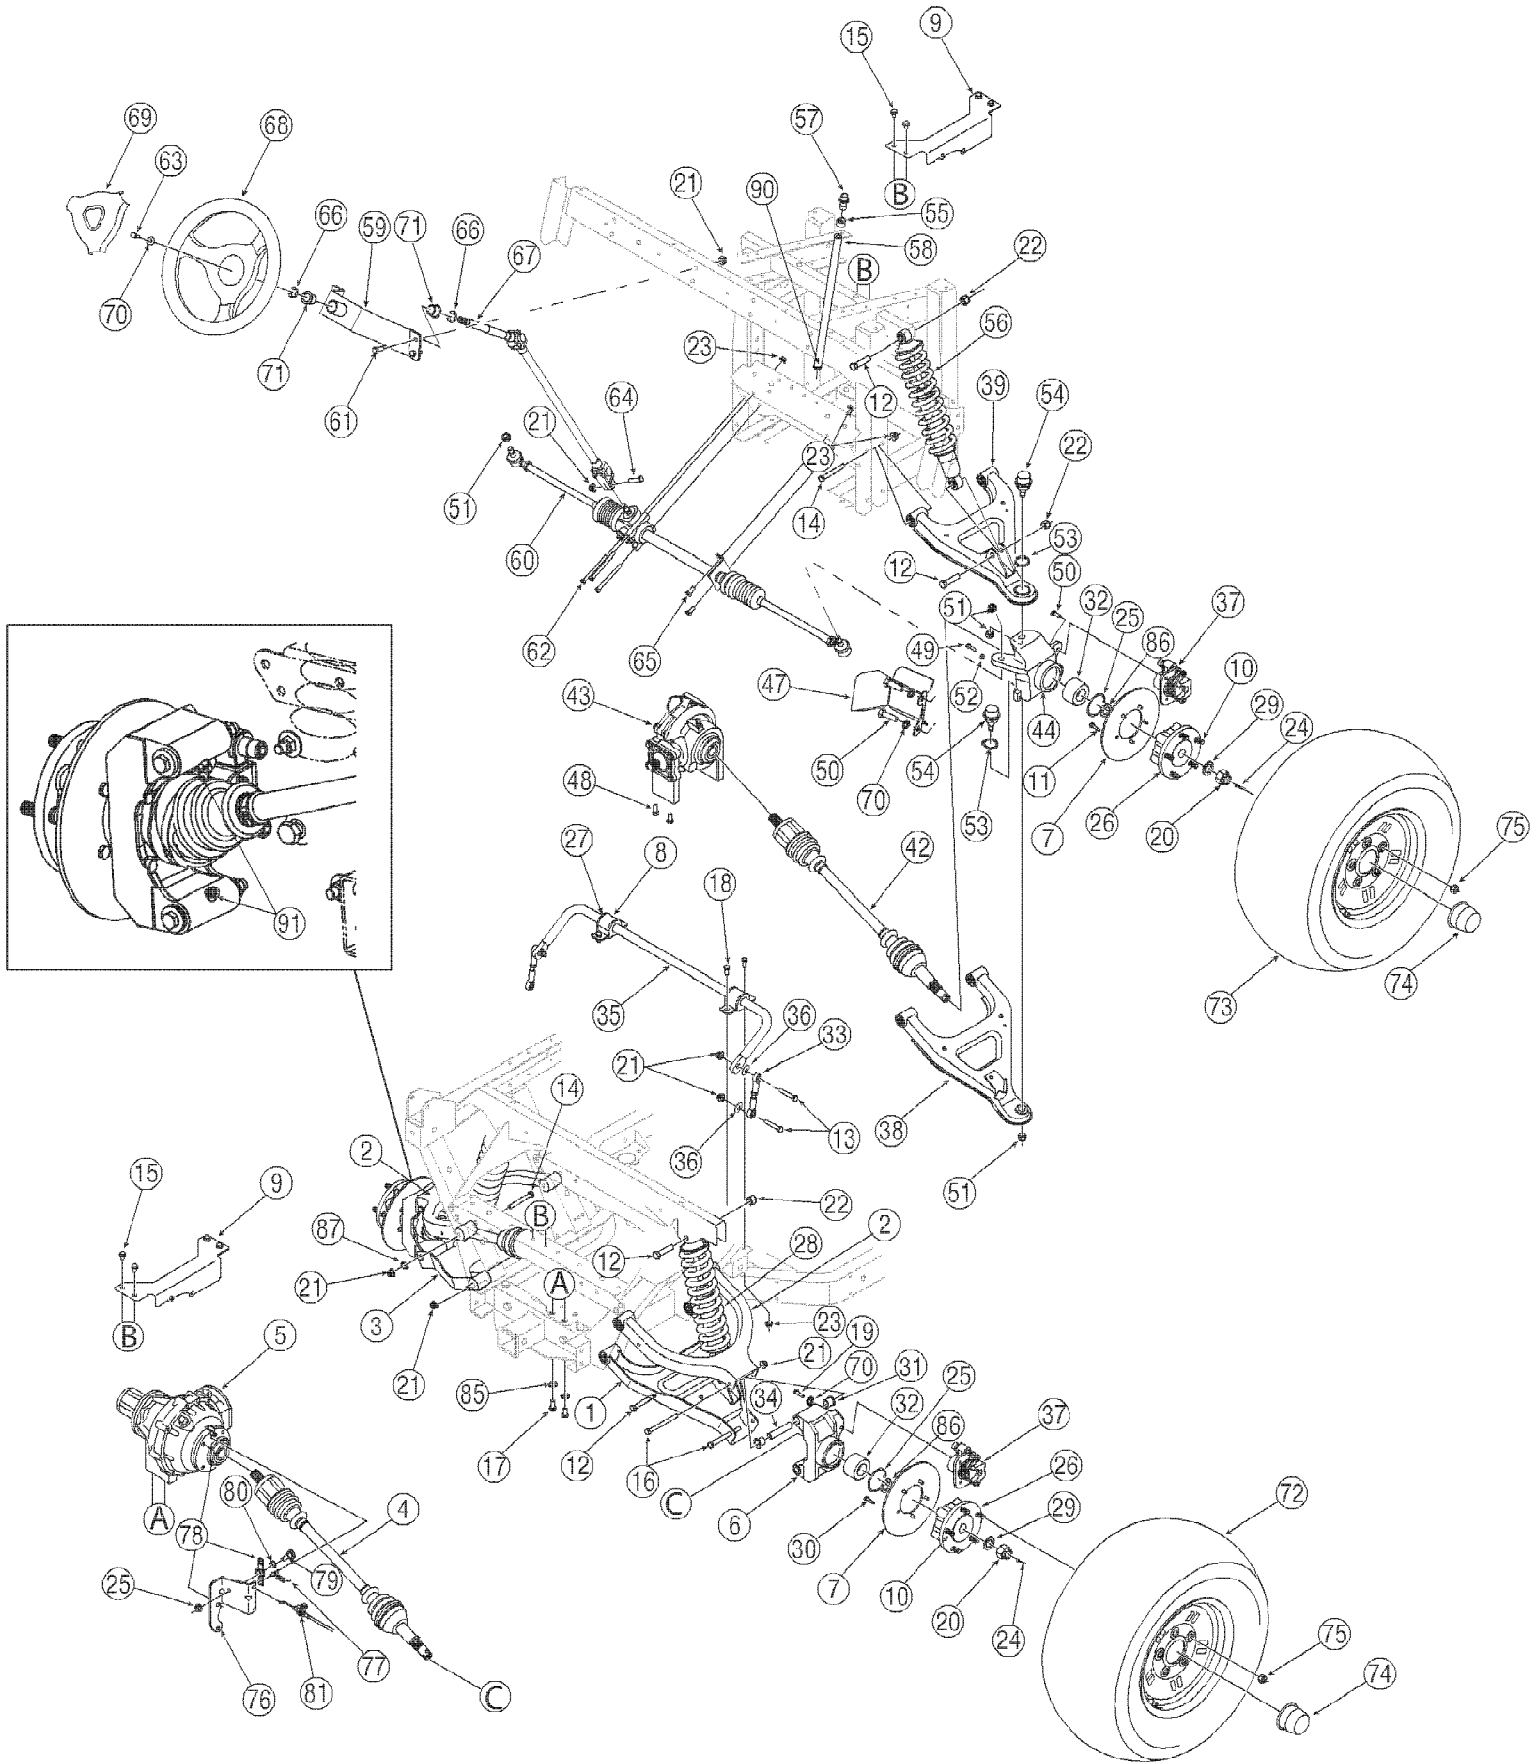

466 Diesel 4X4 Utility Vehicle S/N 1B017G & Before
Axles and Steering

466 Diesel 4X4 Utility Vehicle S/N 1B017G & Before
Axles and Steering

Ref #	Part Number	Qty	S/P/F	Description
1	607-04163	1	S	Cont Assembly, lwr, r/rr
2	607-04162	1	S	Cont Assembly, rr Upr
3	607-04169	1	S	Cont Assembly, lwr, l/rr
4	611-04063A	1	S	Axle Assembly, cv Joint, 4X4
4	759-04173	1		Ring, Hog not shown
4	731-05082	1		Boot, CV, Differential not shown
4	731-05083	1		Boot, CV, Wheel not shown
5	618-04236	1	S	Diff Assembly, 4x4 Uv, Complete
5	921-04005	1	/P	Seal, Axle Shaft not shown
5	721-0212	1		Seal, Diff Lock Actuator Shaft .375 ID not shown
5	721-04143	1		Seal, Input Shaft 1.0 x 62mm x .375 not shown
6	619-04125A	1		Hsg, rr 4x4, mach
7	707-04436	1	S	Disc, brake, 8.00x.188
8	707-04655	1	S	Mt, sway Bar
9	707-04603A	1	S	Mt, rear/diff, 4x4
9	707-04604	1	S	Mt,front/diff,4x4
10	710-0852	1	/P	Stud, rib Neck, 7/16-14 X 1.6
11	710-0433	1	/P	Screw, 1/4-20, .625, gr5, lock
12	710-0489	1		Screw, 1/2-13, 2.00, gr5,
13	710-3144	1	/P	Screw, 3/8-16, 2.00, gr5,
14	710-0521	1	/P	Screw, 3/8-16, 3.00, gr8,
15	710-0607	1	/P	Scr, tt, 5/16-18, 0.500,
16	710-0411	1	/P	Screw, 3/8-16, 4.00, gr5,
17	710-0216	1	/P	Screw, 3/8-16, .75, gr5,
18	710-0157	1	/P	Screw, 5/16-24, .75, gr5,
19	710-3206A	1	/P	Screw, m8-1.25, 25.00, std
20	712-04109	1		Nut, slotted, 22x1.5
21	712-04065	1	/P	Nut, flglk, 3/8-16, grf, nylon
22	712-3083	1	/P	Nut, hexlk, 1/2-13, grb,
23	712-04063	1	/P	Nut, flglk, 5/16-18, grf,
24	714-0162	1	/P	Pin, cot, 5/32, 1.25
25	716-04055	1		Ring, ret, dho-60
26	718-04188	1	S	Hub, Wheel, 4x4
27	731-05352	1		Bush, sway Bar
28	732-04221	1	S	Shabs, 5.12 Stroke, rr, 4x4
29	736-0291	1	S	Wash, flat, .88 X 1.38 X
30	710-04164	1	/P	Screw, hex. 1/4-20x.62 Gr8
31	741-1142	1	S	Brg, flg, .625 X .750 X
32	741-04166	1		Brg, dble Row, 60x30x37
33	747-04514	1		Rod, cont, .375x3.886
34	750-04358A	1	S	Tube, pivot, rr/cont Arm
35	750-04487	1	S	Bar, sway, rr, 4x4
36	736-0452	1	S	Washer, Bell, .398 x 1.14 x .095
37	761-04019	1	S	Brake, hyd, caliper, frt
37	759-04116	1	S	Brake Pad Kit (not shown) Services one caliper
38	607-04145	1	S	Cont Assembly,r/frt,lwr
39	607-04148	1		Arm Assembly,r/frt,upr
40	607-04152	1	S	Cont Assembly,l/frt,lwr not shown