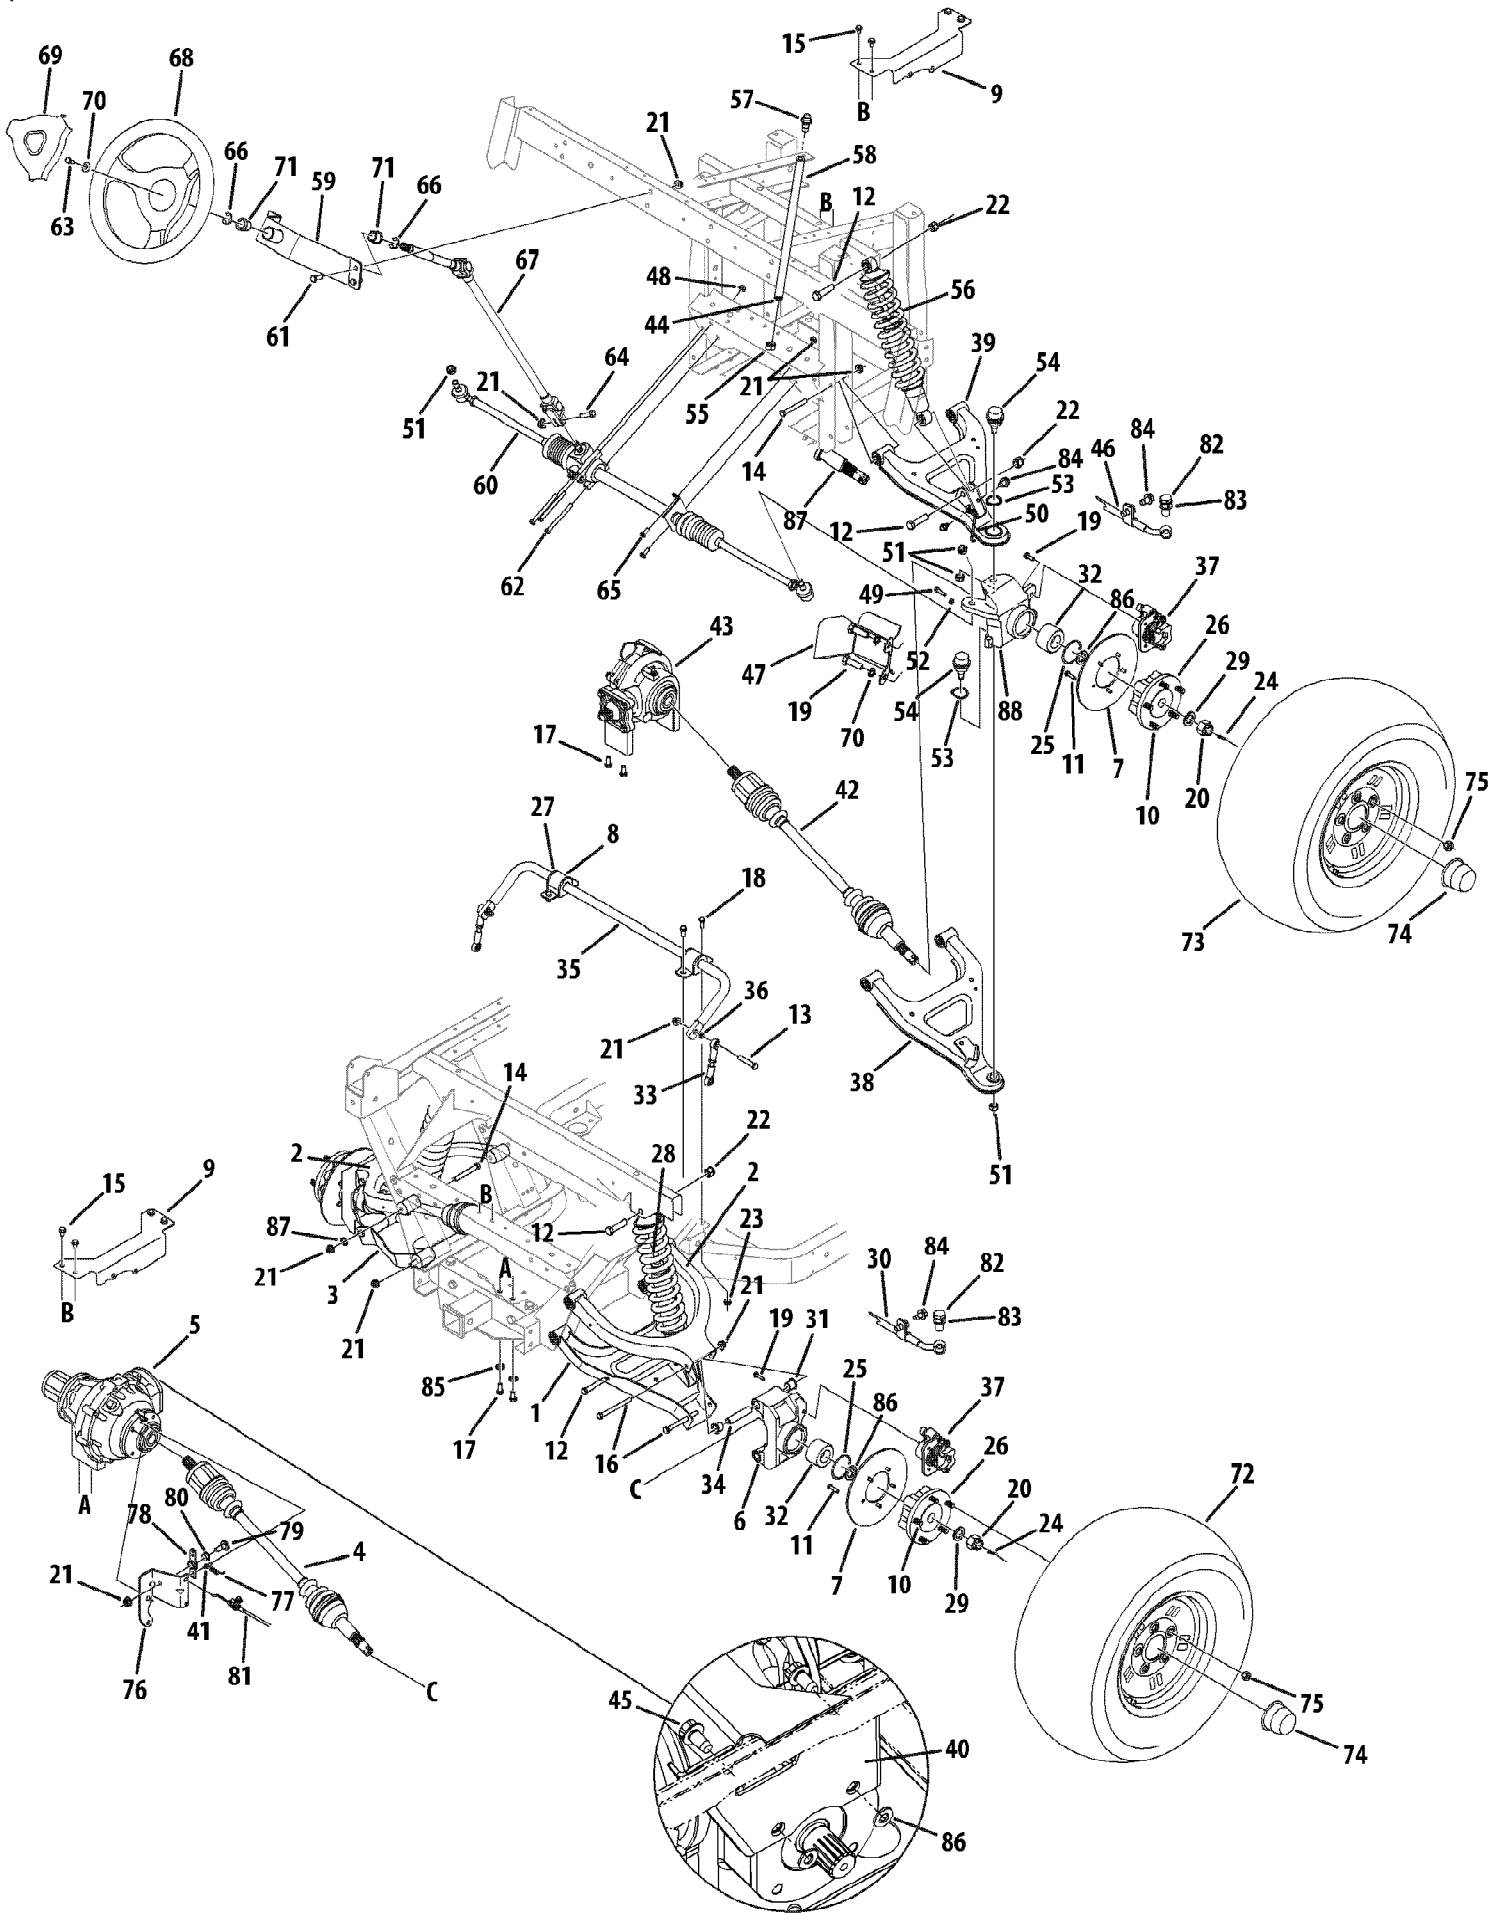

466 4X4 Utility Vehicle S/N 11018G - 11019G  
Axles & Steering

466 4X4 Utility Vehicle S/N 1I018G - 1I019G  
Axles & Steering

Page 2 of 54

Ref #	Part Number	Qty	S/P/F	Description
1	607-04163A	1	/P	Cont Assembly, lwr, r/rr
2	607-04162A	1	/P	Cont Assembly, rr Upr
3	607-04169A	1	/P	Cont Assembly, lwr, l/rr
4	611-04063A	1	S	Axle Assembly, cv Joint
4	759-04173	1		Ring, Hog Not Shown
4	731-05082	1		Boot, CV, Differential Not Shown
4	731-05083	1		Boot, CV, Wheel Not Shown
5	918-04236	1	/P	Diff Assembly, Uv, complete
5	921-04005	1	/P	Seal, Axle Shaft Not Shown
5	721-0212	1		Seal, Diff Lock Actuator Shaft .375 ID Not Shown
5	721-04143	1		Seal, Input Shaft 1.0 x 62mm x .375 Not Shown
6	619-04188	1		Hsg, rr, mach
7	707-04436A	1	/P	Disc, brake, 8.00x.188
8	707-04655-0637	1	/P	Mt, sway Bar 4x4 Units Only
9	707-04603A-0637	1	/P	Mt, rear/diff, 4x4
9	707-04604A-0637	1	/P	Mt,front/diff, 4x4 4x4 Units Only
10	710-0852	1	/P	Stud, rib Neck, 7/16-14 X 1.6
11	710-0433	1	/P	Screw, 1/4-20, .625, gr5, lock
12	710-0489	1		Screw, 1/2-13, 2.00, gr5, std
13	710-04640	1		Screw, 3/8-18, 1.75, gr5 4x4 Units Only
14	710-0521	1	/P	Screw, 3/8-16, 3.00, gr8, std
15	710-0607	1	/P	Scr, tt, 5/16-18, 0.500, hxindwsh 4x4 Units Only
16	710-04637	1		Screw, 3/8-16, 4.00, gr5
17	710-0216	1	/P	Screw, 3/8-16, .75, gr5, std 4x4 Units Only
18	710-0157	1	/P	Screw, 5/16-24, .75, gr5, std 4x4 Units Only
19	710-04639	1		Screw, m8-1.25, 25.00
20	712-04109	1		Nut, slotted, 22x1.5
21	712-04065	1	/P	Nut, flglk, 3/8-16, grf, nylon
22	712-3083	1	/P	Nut, hexlk, 1/2-13, grb, nylon
23	712-04063	1	/P	Nut, flglk, 5/16-18, grf, nylon
24	714-0162	1	/P	Pin, cot, 5/32, 1.25
25	716-04055	1		Ring, ret, dho-60
26	918-04489	1	/P	Hub, Wheel
27	731-05352	1		Bush, sway Bar 4x4 Units Only
28	732-04423	1		Shabs, 5.0 Stroke, rr
29	936-0291	1	/P	Wash, flat, .88 X 1.38 X .125, ht
30	927-04228	1	/P	Hose, brake, rear
31	741-04234A	1	S	Brg, flg, .625 X .750 X .750 Lg
32	741-04166	1		Brg, dble Row, 60x30x37
33	747-04514	1		Rod, cont, .375x3.886
34	750-04358B	1	/P	Tube, pivot, rr/cont Arm
35	750-04487A	1	/P	Bar, sway, rr 4x4 Units Only
36	736-3010	1	/P	Washer, Flat, .407 x .812 x .135
37	961-04043	1	/P	Brake, hyd, caliper RH
37	961-04044	1	/P	Brake, hyd, caliper LH
37	761-04064	1		Brake Pad Kit Kit contains two brake pads
38	607-04145A	1	/P	Cont Assembly, r/frt,lwr
39	607-04148	1		Arm Assembly, r/frt,upr