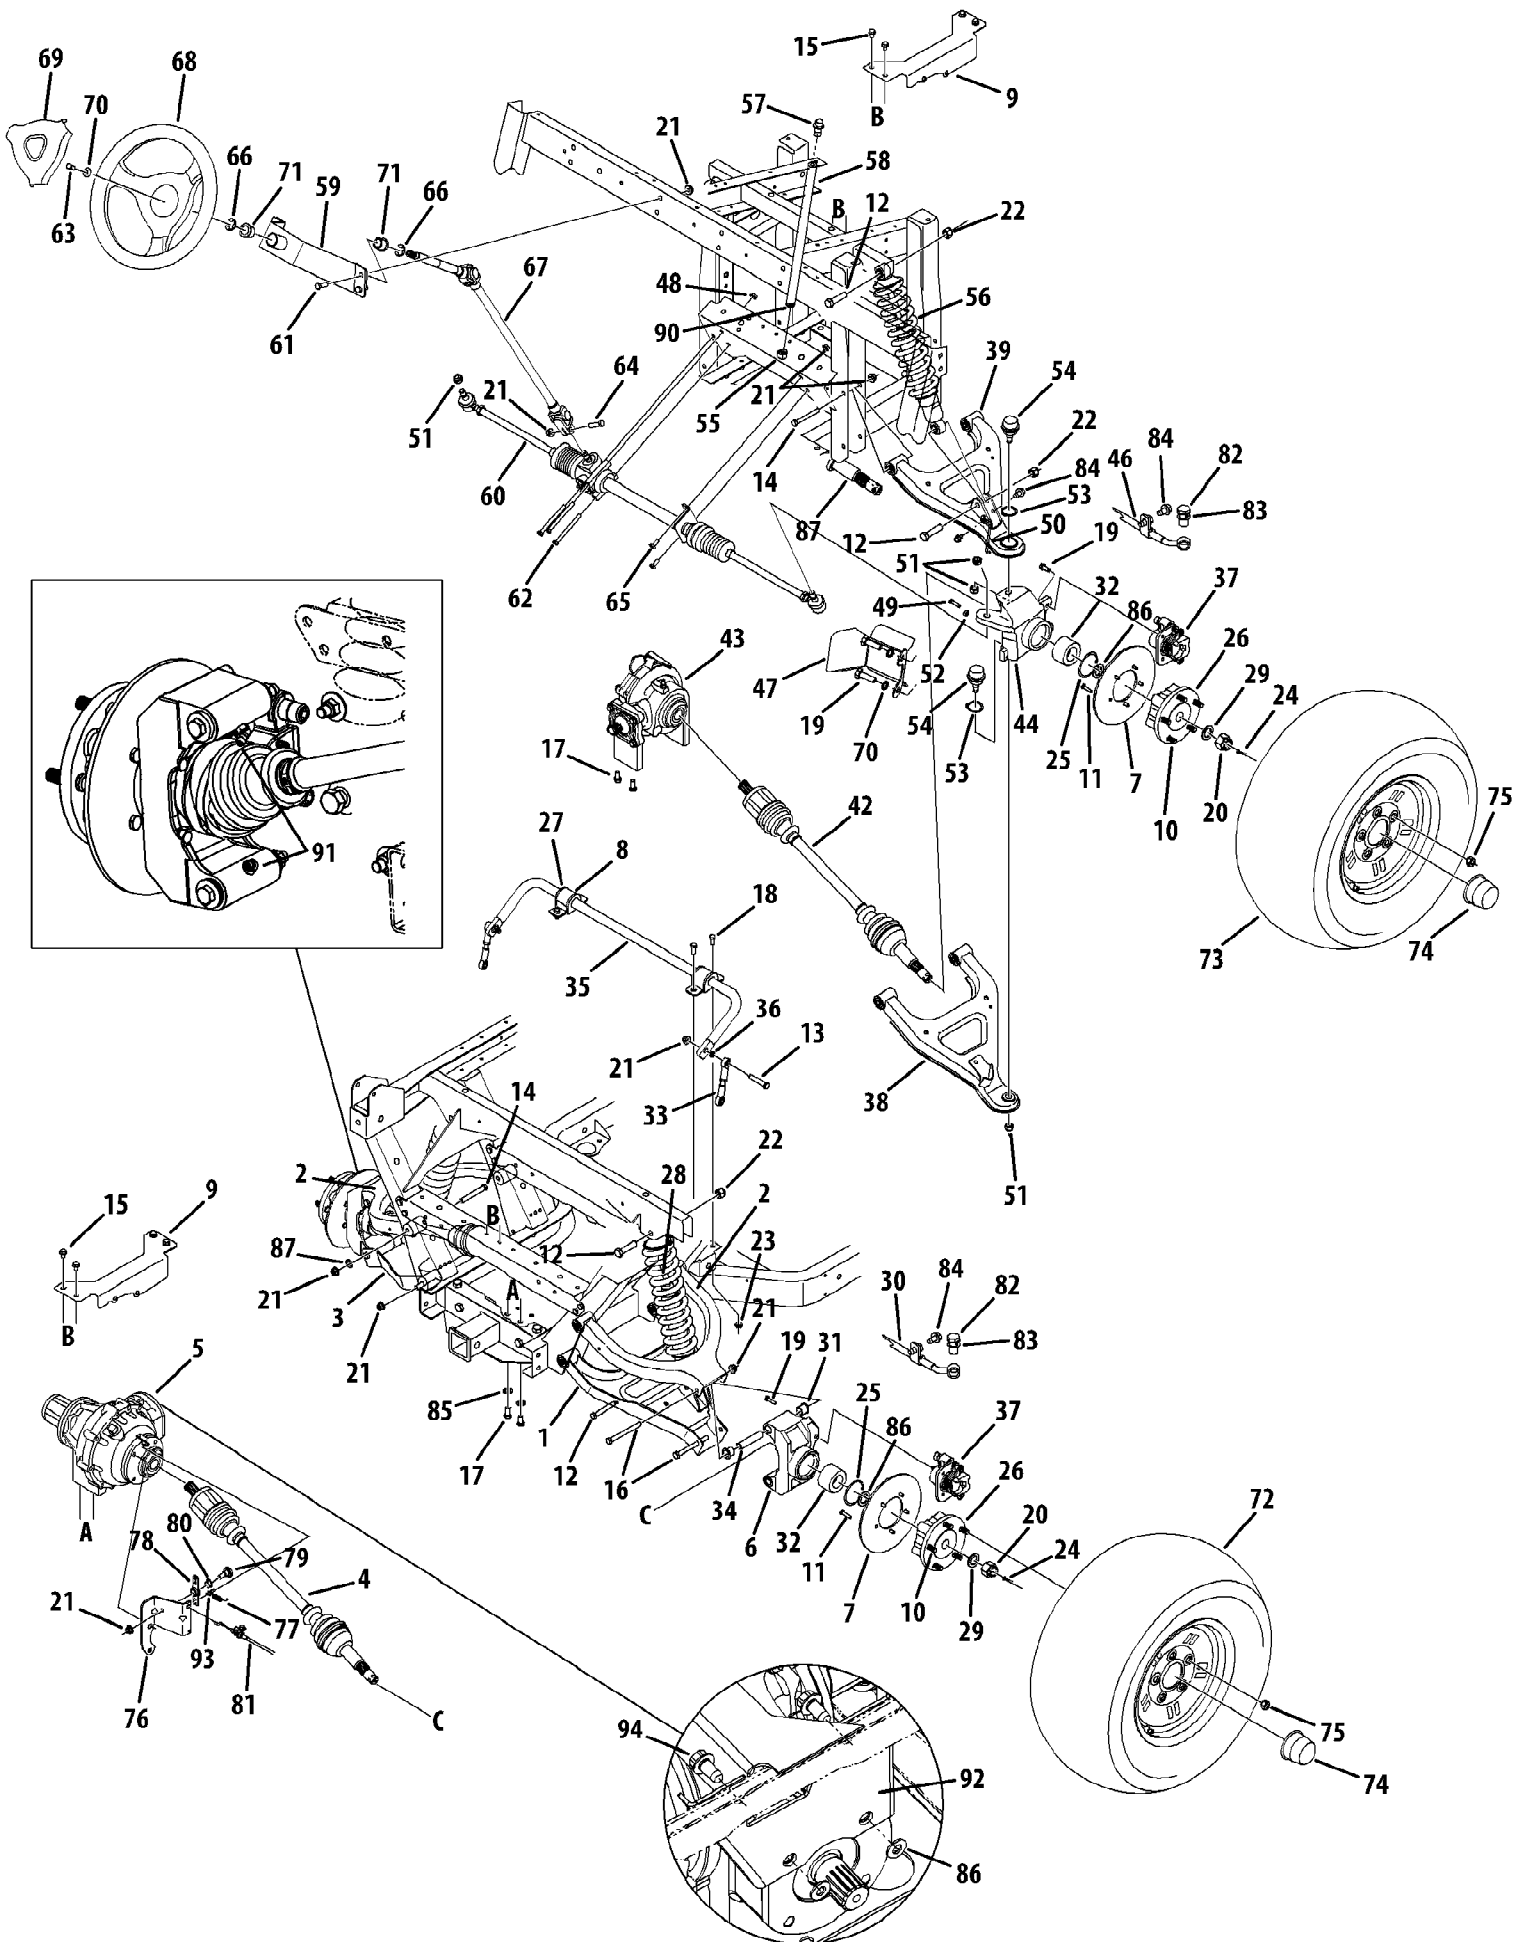

466 4X4 Utility Vehicle S/N 1B028G - 1H318G
Axles & Steering

466 4X4 Utility Vehicle S/N 1B028G - 1H318G
Axles & Steering

Page 2 of 51

Ref #	Part Number	Qty	S/P/F	Description
1	607-04163A	1	/P	Cont Assembly, lwr, r/rr
2	607-04162A	1	/P	Cont Assembly, rr Upr
3	607-04169A	1	/P	Cont Assembly, lwr, l/rr
4	611-04063A	1	S	Axle Assembly, cv Joint
4	759-04173	1		Ring, Hog Not Shown
4	731-05082	1		Boot, CV, Differential not shown
4	731-05083	1		Boot, CV, Wheel not shown
5	618-04236	1	S	Diff Assembly, Uv, complete
5	921-04005	1	/P	Seal, Axle Shaft Not Shown
5	721-0212	1		Seal, Diff Lock Actuator Shaft .375 ID Not Shown
5	721-04143	1		Seal, Input Shaft 1.0 x 62mm x .375 Not Shown
6	619-04125A	1		Hsg, rr, mach
7	707-04436A	1	/P	Disc, brake, 8.00x.188
8	707-04655	1	S	Mt, sway Bar
9	707-04603A	1	S	Mt, rear/diff, 4x4 4x4 Units Only
9	707-04604	1	S	Mt,front/diff, 4x4 4x4 Units Only
10	710-0852	1	/P	Stud, rib Neck, 7/16-14 X 1.6
11	710-0433	1	/P	Screw, 1/4-20, .625, gr5, lock
12	710-0489	1		Screw, 1/2-13, 2.00, gr5, std
13	710-04640	1		Screw, 3/8-18, 1.75, gr5
14	710-0521	1	/P	Screw, 3/8-16, 3.00, gr8, std
15	710-0607	1	/P	Scr, tt, 5/16-18, 0.500, hxindwsh 4x4 Units Only
16	710-04637	1		Screw, 3/8-16, 4.00, gr5
17	710-0216	1	/P	Screw, 3/8-16, .75, gr5, std 4x4 Units Only
18	710-0157	1	/P	Screw, 5/16-24, .75, gr5, std
19	710-04639	1		Screw, m8-1.25, 25.00
20	712-04109	1		Nut, slotted, 22x1.5
21	712-04065	1	/P	Nut, flglk, 3/8-16, grf, nylon
22	712-3083	1	/P	Nut, hexlk, 1/2-13, grb, nylon
23	712-04063	1	/P	Nut, flglk, 5/16-18, grf, nylon
24	714-0162	1	/P	Pin, cot, 5/32, 1.25
25	716-04055	1		Ring, ret, dho-60
26	618-04489	1	S	Hub, Wheel
27	731-05352	1		Bush, sway Bar
28	732-04423	1		Shabs, 5.0 Stroke, rr
29	736-0291	1	S	Wash, flat, .88 X 1.38 X .125, ht
30	727-04137	1	S	Hose, brake, rear, right
30	727-04136	1	S	Hose, brake, rear, left Not Shown
31	741-1142A	1	/P	Brg, flg, .625 X .750 X .750 Lg
32	741-04166	1		Brg, dble Row, 60x30x37
33	747-04514	1		Rod, cont, .375x3.886
34	750-04358B	1	/P	Tube, pivot, rr/cont Arm
35	750-04487A	1	/P	Bar, sway, rr
36	736-3010	1	/P	Washer, Flat, .407 x .812 x .135
37	761-04019	1	S	Brake, hyd, caliper
37	759-04116	1	S	Pads, Brake (not shown) Services one caliper
38	607-04145A	1	/P	Cont Assembly, /frr,lwr