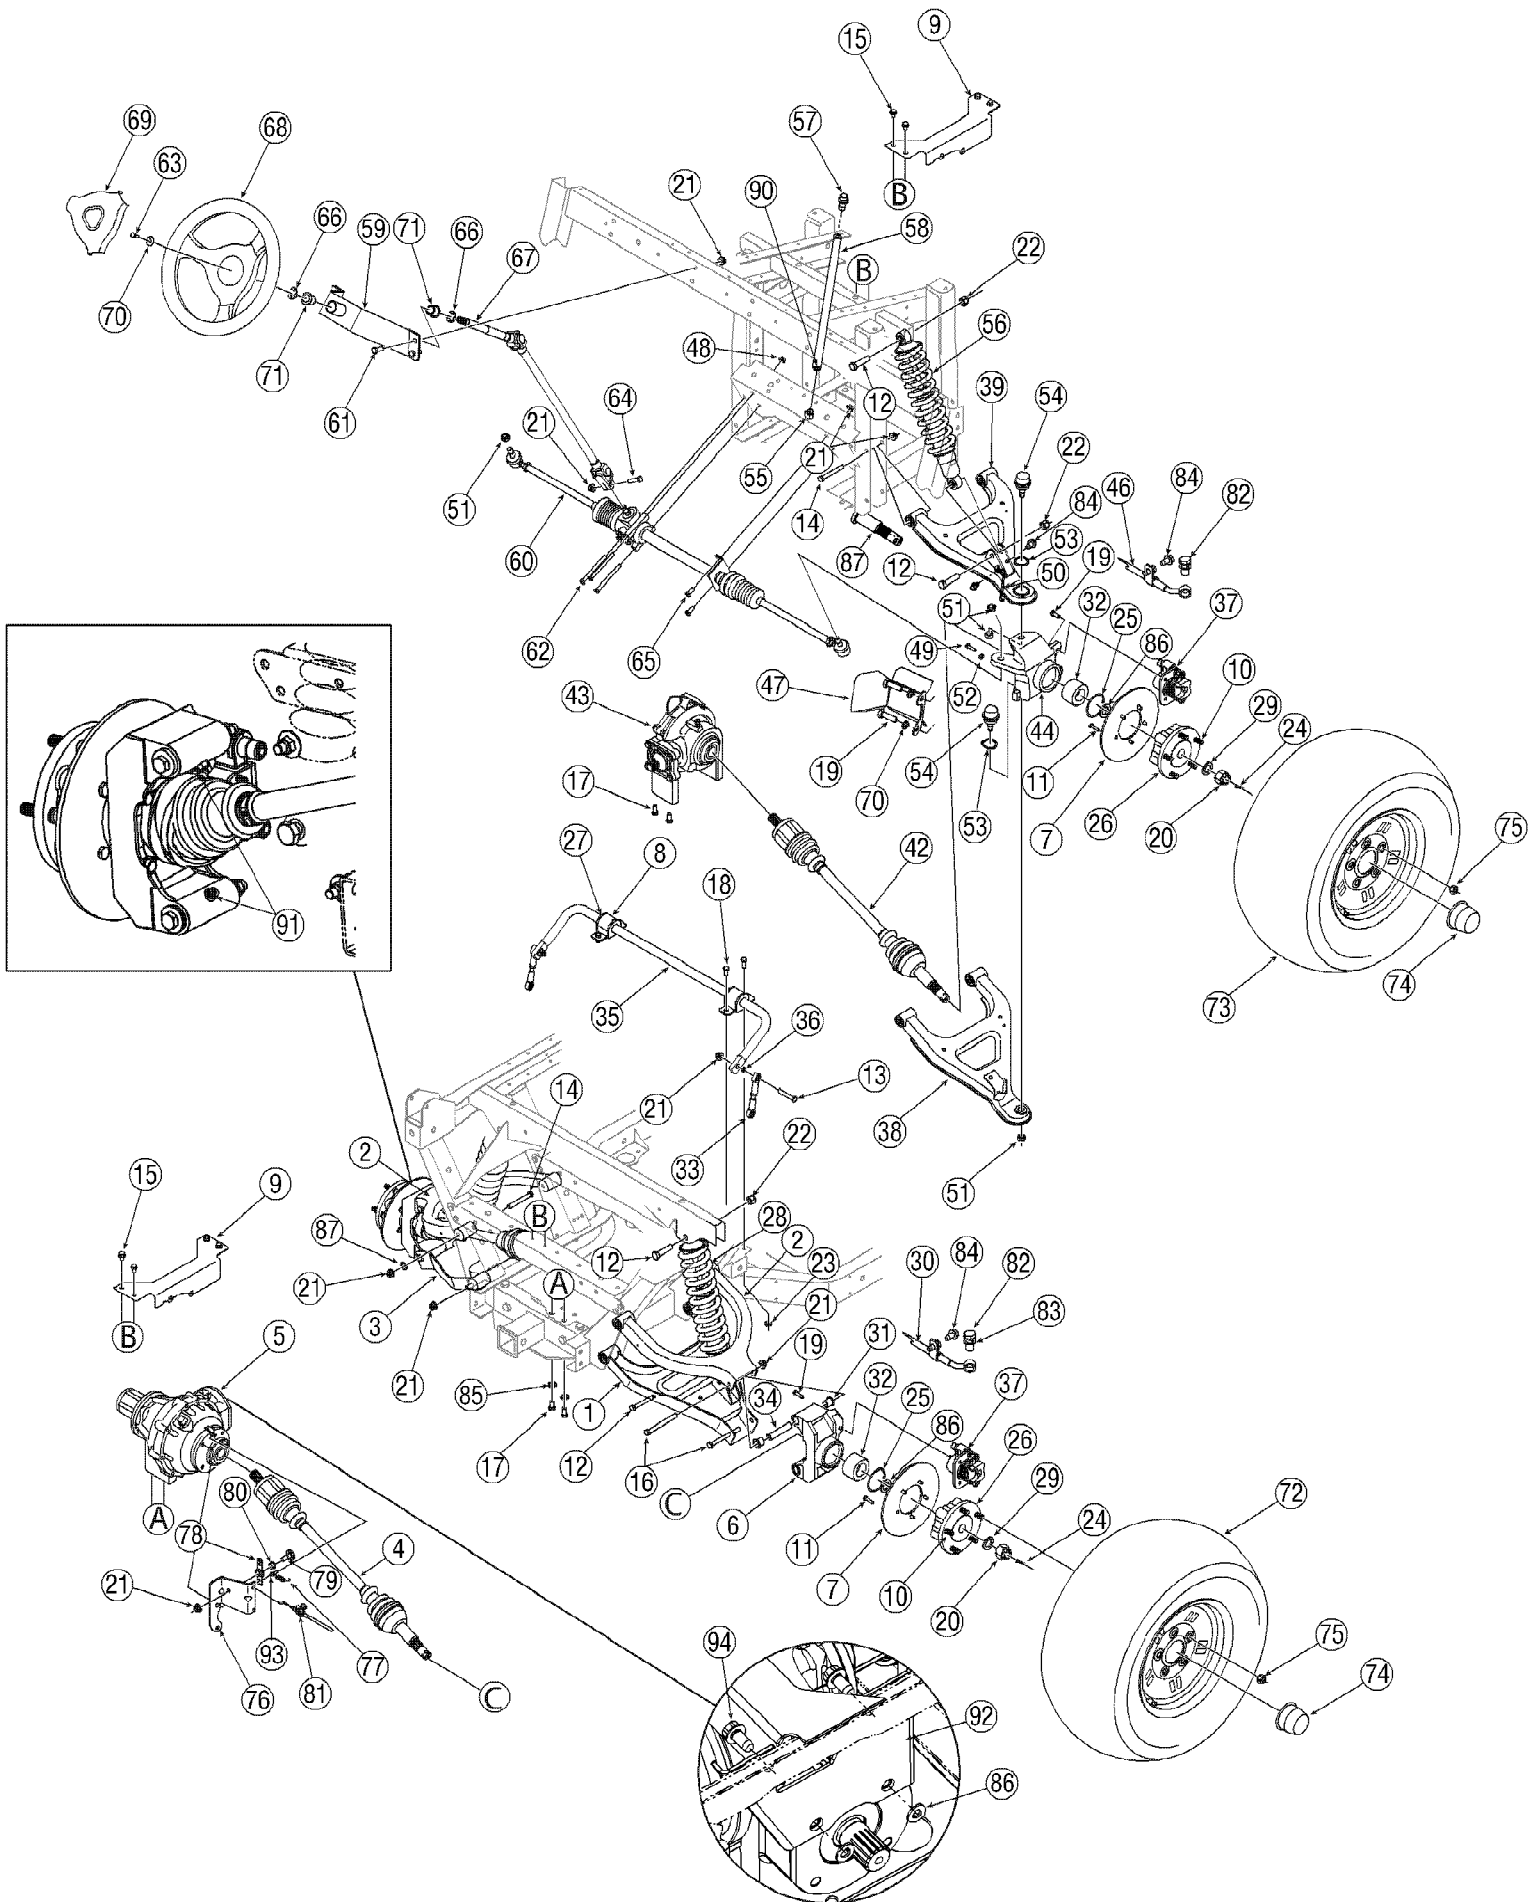

466 4X4 Utility Vehicle S/N 1B027G - 1B018G
Axles and Steering

466 4X4 Utility Vehicle S/N 1B027G - 1B018G
Axles and Steering

Page 2 of 53

Ref #	Part Number	Qty	S/P/F	Description
1	607-04163A	1	/P	Cont Assembly, lwr, r/rr
2	607-04162A	1	/P	Cont Assembly, rr Upr
3	607-04169A	1	/P	Cont Assembly, lwr, l/rr
4	611-04063A	1	S	Axle Assembly, cv Joint
4	759-04173	1		Ring, Hog not shown
4	731-05082	1		Boot, CV, Differential not shown
4	731-05083	1		Boot, CV, Wheel not shown
5	618-04236	1	S	Diff Assembly, Uv, complete
5	921-04005	1	/P	Seal, Axle Shaft not shown
5	721-0212	1		Seal, Diff Lock Actuator Shaft .375 ID not shown
5	721-04143	1		Seal, Input Shaft 1.0 x 62mm x .375 not shown
6	619-04125A	1		Hsg, rr, mach
7	707-04436	1	S	Disc, brake, 8.00x.188
8	707-04655	1	S	Mt, sway Bar
9	707-04603A	1	S	Mt, rear/diff, 4x4 4x4 Unit Only
9	707-04604	1	S	Mt,front/diff, 4x4 4x4 Unit Only
10	710-0852	1	/P	Stud, rib Neck, 7/16-14 X 1.6
11	710-0433	1	/P	Screw, 1/4-20, .625, gr5, lock
12	710-0489	1		Screw, 1/2-13, 2.00, gr5, std
13	710-04640	1		Screw, 3/8-18, 1.75, gr5
14	710-0521	1	/P	Screw, 3/8-16, 3.00, gr8, std
15	710-0607	1	/P	Scr, tt, 5/16-18, 0.500, hxindwsh 4x4 Unit Only
16	710-04637	1		Screw, 3/8-16, 4.00, gr5
17	710-0216	1	/P	Screw, 3/8-16, .75, gr5, std 4x4 Unit Only
18	710-0157	1	/P	Screw, 5/16-24, .75, gr5, std
19	710-04639	1		Screw, m8-1.25, 25.00
20	712-04109	1		Nut, slotted, 22x1.5
21	712-04065	1	/P	Nut, flglk, 3/8-16, grf, nylon
22	712-3083	1	/P	Nut, hexlk, 1/2-13, grb, nylon
23	712-04063	1	/P	Nut, flglk, 5/16-18, grf, nylon
24	714-0162	1	/P	Pin, cot, 5/32, 1.25
25	716-04055	1		Ring, ret, dho-60
26	718-04188	1	S	Hub, Wheel
27	731-05352	1		Bush, sway Bar
28	732-04423	1		Shabs, 5.0 Stroke, rr
29	736-0291	1	S	Wash, flat, .88 X 1.38 X .125, ht
30	727-04137	1	S	Hose, brake, rear, right
30	727-04136	1	S	Hose, brake, rear, left Not Shown
31	741-1142A	1	/P	Brg, flg, .625 X .750 X .750 Lg
32	741-04166	1		Brg, dble Row, 60x30x37
33	747-04514	1		Rod, cont, .375x3.886
34	750-04358B	1	/P	Tube, pivot, rr/cont Arm
35	750-04487	1	S	Bar, sway, rr
36	736-3010	1	/P	Washer, Flat, .407 x .812 x .135
37	761-04019	1	S	Brake, hyd, caliper, frt
37	759-04116	1	S	Brake Pad Kit (not shown) Services one caliper
38	607-04145A	1	/P	Cont Assembly, /frt,lwr