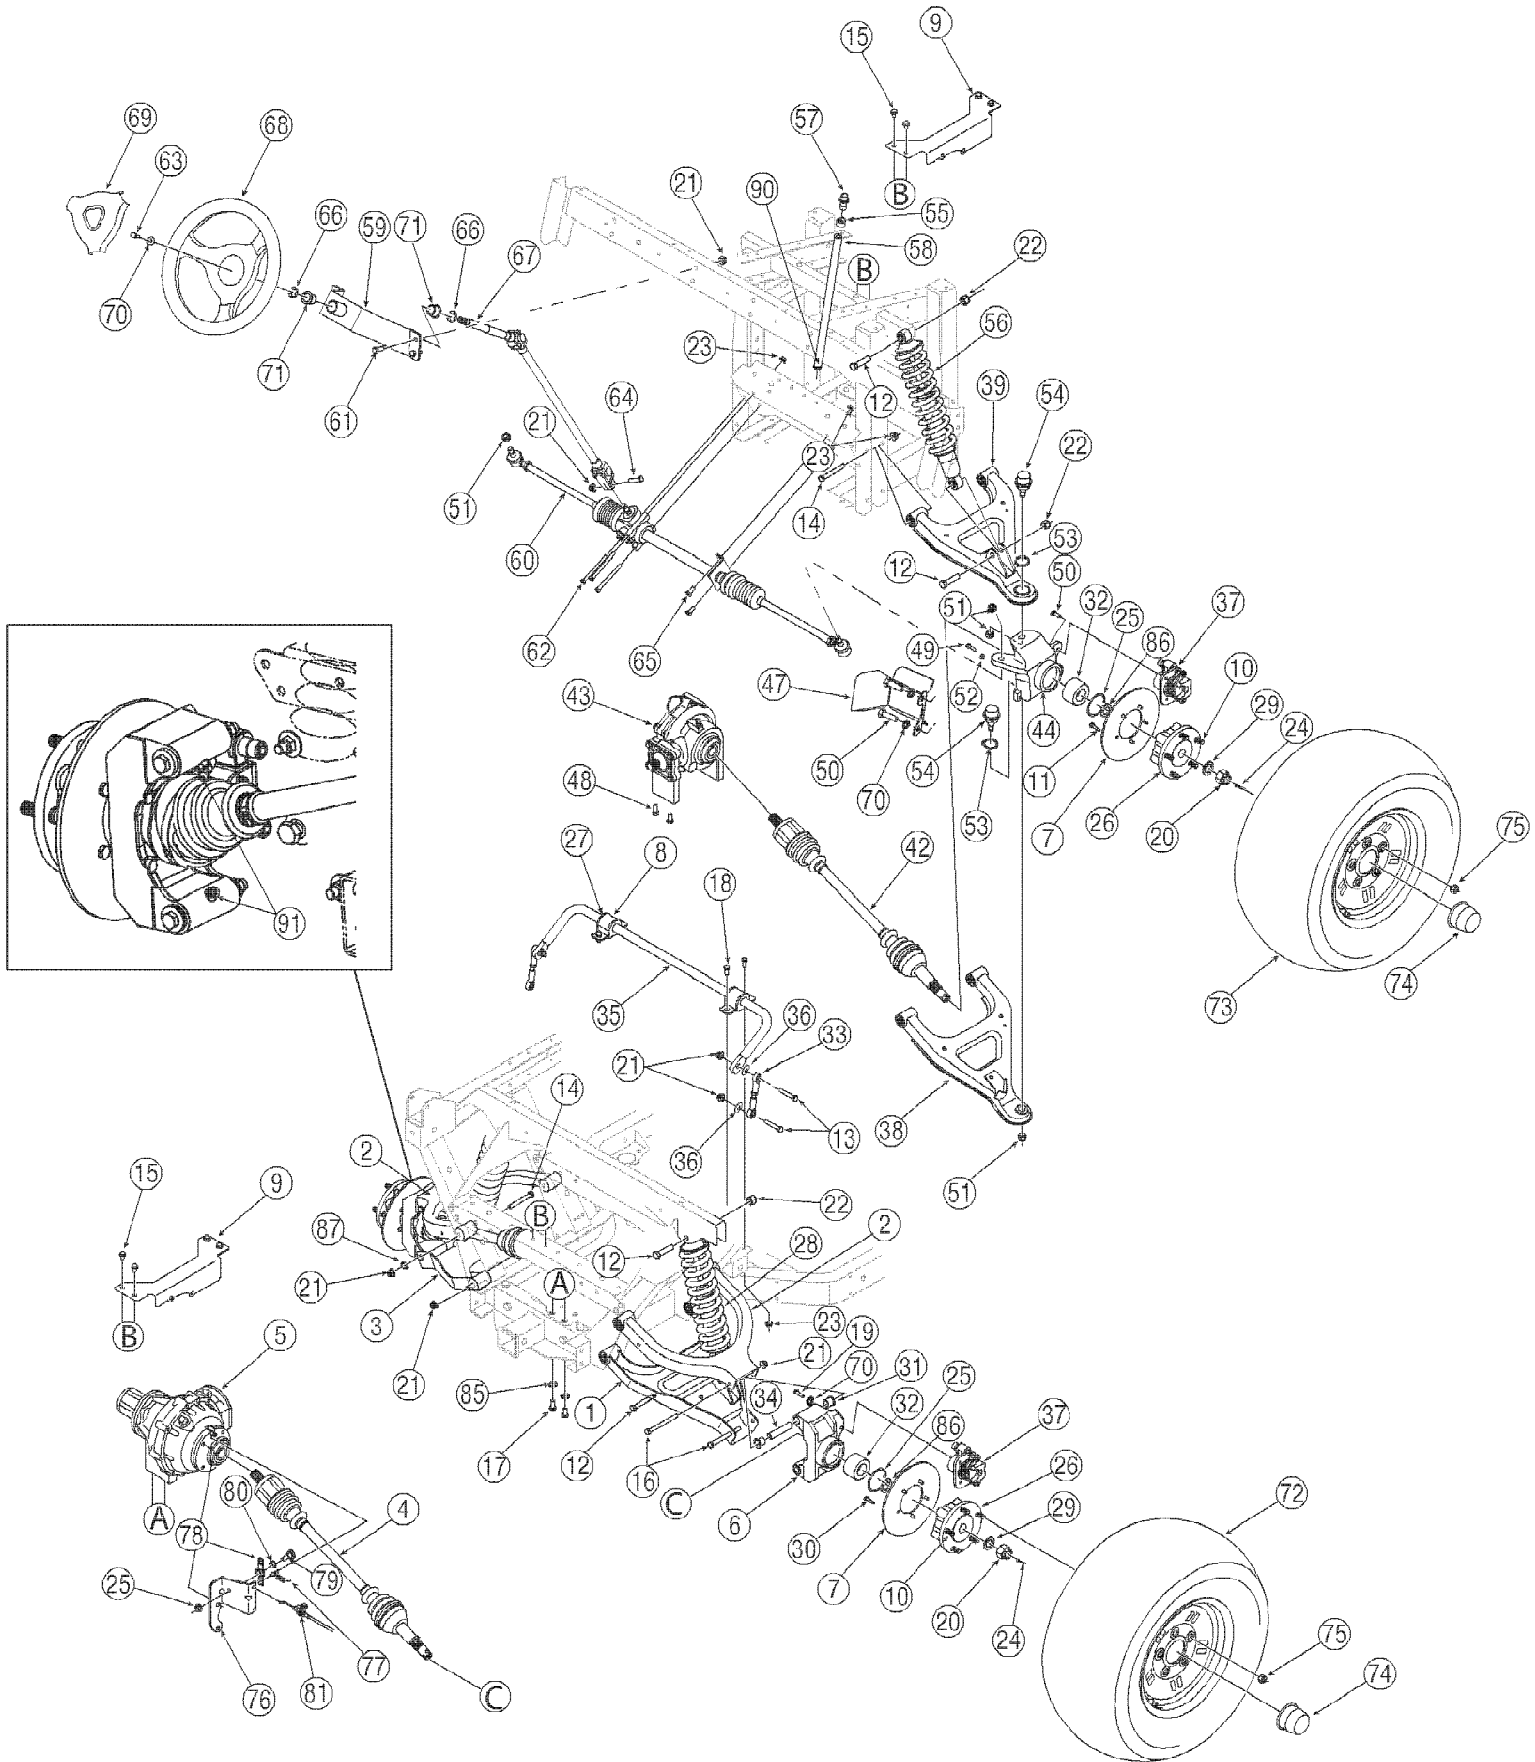

466 4X4 Utility Vehicle S/N 1B017G & Before
Axles and Steering

466 4X4 Utility Vehicle S/N 1B017G & Before
Axles and Steering

Page 2 of 49

Ref #	Part Number	Qty	S/P/F	Description
1	607-04163	1	S	Cont Assembly, lwr, r/rr
2	607-04162	1	S	Cont Assembly, rr Upr
3	607-04169	1	S	Cont Assembly, lwr, l/rr
4	611-04063A	1	S	Axle Assembly, cv Joint, 4X4
4	759-04173	1		Ring, Hog not shown
4	731-05082	1		Boot, CV, Differential not shown
4	731-05083	1		Boot, CV, Wheel not shown
5	618-04236	1	S	Diff Assembly, 4x4 Uv, Complete
5	921-04005	1	/P	Seal, Axle Shaft not shown
5	721-0212	1		Seal, Diff Lock Actuator Shaft .375 ID not shown
5	721-04143	1		Seal, Input Shaft 1.0 x 62mm x .375 not shown
6	619-04125A	1		Hsg, rr 4x4, mach
7	707-04436	1	S	Disc, brake, 8.00x.188
8	707-04655	1	S	Mt, sway Bar
9	707-04603A	1	S	Mt, rear/diff, 4x4
9	707-04604	1	S	Mt,front/diff,4x4
10	710-0852	1	/P	Stud, rib Neck, 7/16-14 X 1.6
11	710-0433	1	/P	Screw, 1/4-20, .625, gr5, lock
12	710-0489	1		Screw, 1/2-13, 2.00, gr5,
13	710-3144	1	/P	Screw, 3/8-16, 2.00, gr5,
14	710-0521	1	/P	Screw, 3/8-16, 3.00, gr8,
15	710-0607	1	/P	Scr, tt, 5/16-18, 0.500,
16	710-0411	1	/P	Screw, 3/8-16, 4.00, gr5,
17	710-0216	1	/P	Screw, 3/8-16, .75, gr5,
18	710-0157	1	/P	Screw, 5/16-24, .75, gr5,
19	710-3206A	1	/P	Screw, m8-1.25, 25.00, std
20	712-04109	1		Nut, slotted, 22x1.5
21	712-04065	1	/P	Nut, flglk, 3/8-16, grf, nylon
22	712-3083	1	/P	Nut, hexlk, 1/2-13, grb,
23	712-04063	1	/P	Nut, flglk, 5/16-18, grf,
24	714-0162	1	/P	Pin, cot, 5/32, 1.25
25	716-04055	1		Ring, ret, dho-60
26	718-04188	1	S	Hub, Wheel, 4x4
27	731-05352	1		Bush, sway Bar
28	732-04221	1	S	Shabs, 5.12 Stroke, rr, 4x4
29	736-0291	1	S	Wash, flat, .88 X 1.38 X
30	710-04164	1	/P	Screw, hex. 1/4-20x.62 Gr8
31	741-1142	1	S	Brg, flg, .625 X .750 X
32	741-04166	1		Brg, dble Row, 60x30x37
33	747-04514	1		Rod, cont, .375x3.886
34	750-04358A	1	S	Tube, pivot, rr/cont Arm
35	750-04487	1	S	Bar, sway, rr, 4x4
36	736-0452	1	S	Washer, Bell, .398 x 1.14 x .095
37	761-04019	1	S	Brake, hyd, caliper, frt
37	759-04116	1	S	Brake Pad Kit (not shown) Services one caliper
38	607-04145	1	S	Cont Assembly,r/frt,lwr
39	607-04148	1		Arm Assembly,r/frt,upr
40	607-04152	1	S	Cont Assembly,l/frt,lwr not shown