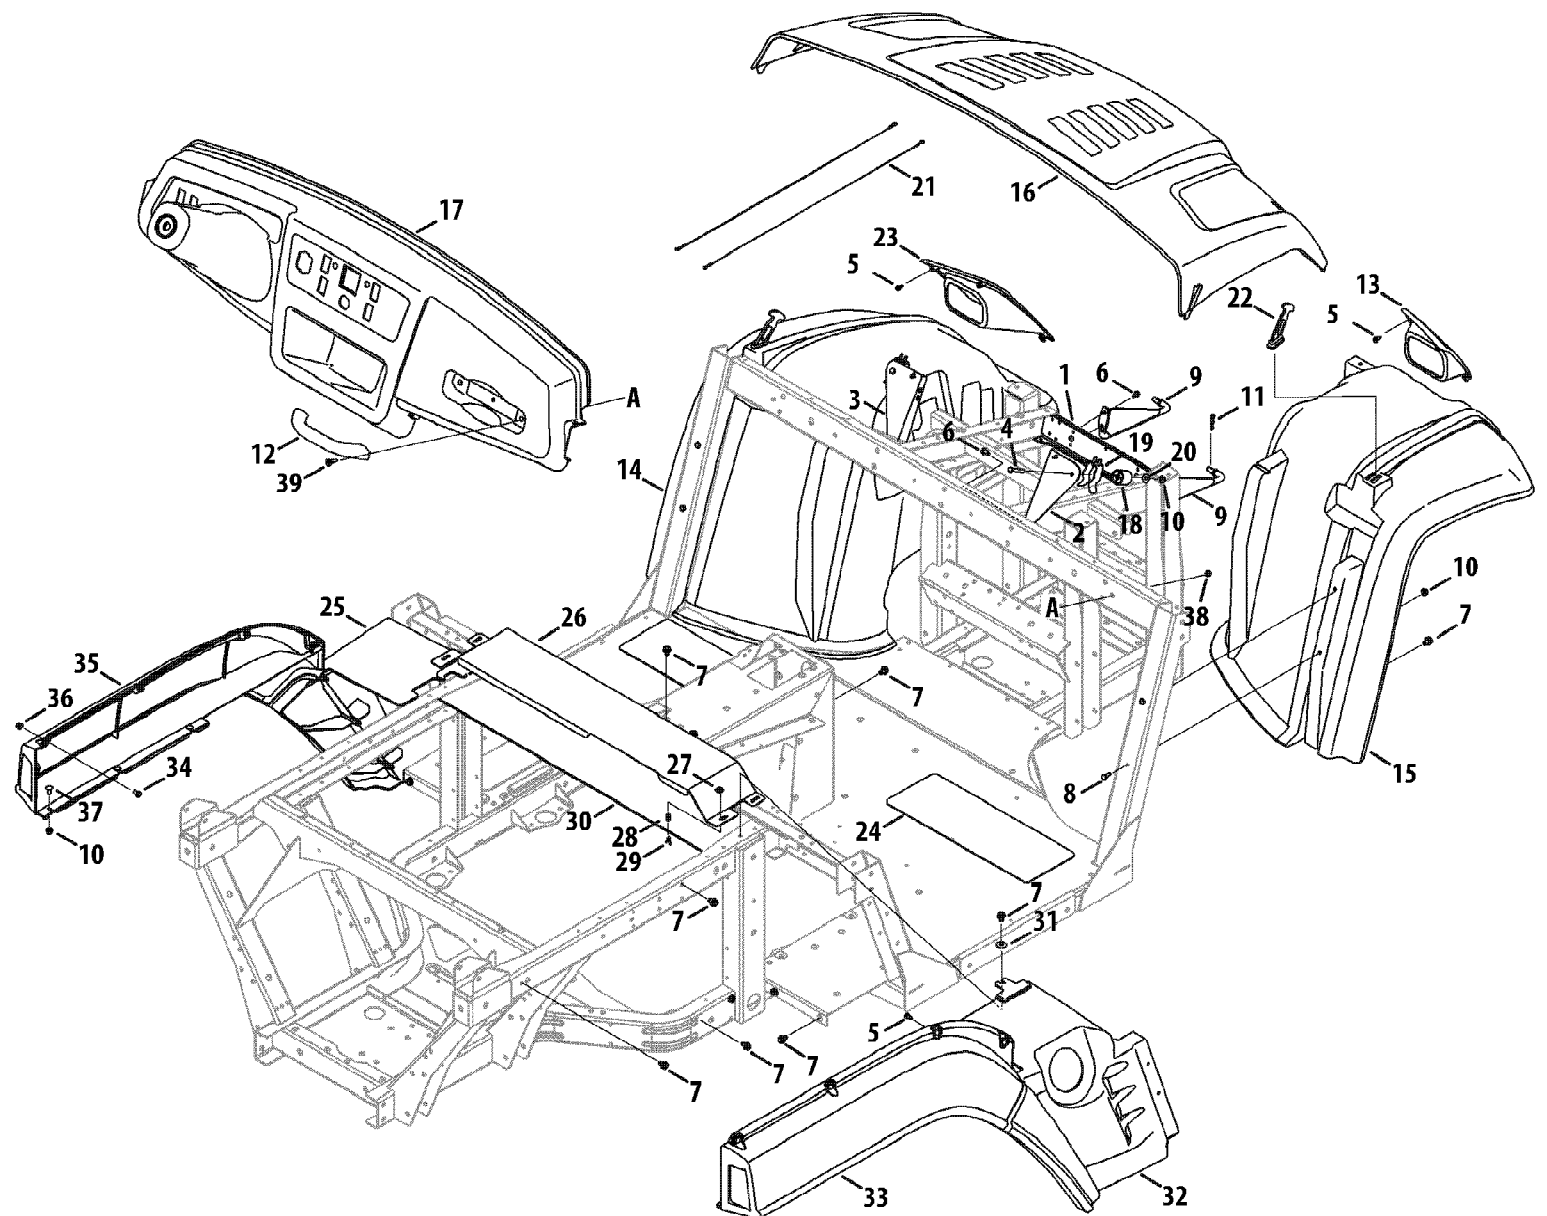

466 4X4 Utility Vehicle EFI S/N 11029Z & After
Fenders & Dash

Ref #	Part Number	Qty	S/P/F	Description
1	707-04484-0637	1		Channel, Frame, Cross
2	707-04779A-0637	1	/P	Bracket, Hood/dash, Mount, RH
3	707-04782A-0637	1	/P	Bracket, Hood/dash, Mount, LH
4	710-0136	1	/P	Screw, 1/4-20, 1.75, Gr5, Std
5	710-04261	1		Screw, #12-16 x .50
6	710-0599	1	/P	Screw, TT, 1/4-20 x .500
7	710-0607	1	/P	Screw, TT, 5/16-18 x .500
8	710-3015	1	/P	Screw, 1/4-20, .75, Gr5, Std
9	607-04224-0637	1	/P	Rod Assembly, Hood Mount
10	712-04064	1	/P	Nut, Flange Lock, 1/4-20
11	914-0101	1	/P	Cotter Pin, Internal .08 x 1.42
12	731-06155	1		Handle, W/Screw 400/500 S
13	731-05285	1		Head Light RH
14	731-06710	1	/P	Fender, LH 4x4
14	731-05454B	1	/P	Fender, LH 4x4, Camo
15	731-06711	1		Fender, RH 4x4
15	731-05455B	1		Fender, RH 4x4, Camo
16	731-06638	1		Hood, 4x4
16	931-05456	1	/P	Hood, 4x4, Camo
16	731-06717	1		Hood, 4x4, Camo, Treestand
16	731-06715	1	/P	Hood, 4x4, Green
16	731-07019	1		Hood, 4x4, Red
17	731-05322A	1		Dash, Uv 4x4
18	731-3232	1		Roller, Latch, Hood
19	732-1178	1		Spring, Latch, Hood
20	736-0342	1		Washer, Flat, .283 x .75 x .030
21	746-04328	1		Cable, Hood
22	735-04145	1		Strap, Hood
23	731-05284	1		Head Light LH
24	723-04021	1		Pad, abrasive, toe plate (4x4)
25	731-05282A	1		Fender, Lower LH Rr
25	731-05452	1		Fender, Lower LH Rr, Camo
26	707-04748A	1	S	Cover, Uv
27	726-3056	1		Latch, Panel, 1/4 Turn
28	732-0937	1		Spring, Compr, .40 OD x .040 Dia.
29	732-0936	1		Spring, Clip
30	751-10435	1		Insulator, Cover, UV
31	736-0242	1	/P	Washer, Bell, .340 x .872 x .060
32	731-05283A	1		Fender, Lower RH Rr
32	731-05453	1		Fender, Lower RH Rr Camo
33	731-05281A	1		Fender, RH Rr
33	731-05451A	1	/P	Fender, RH Rr, Camo
34	710-0286	1	/P	Screw, Mach., 1/4-20 x .500
35	731-05280A	1		Fender, LH Rr
35	731-05450A	1	/P	Fender, LH Rr, Camo
36	712-0264	1		Nut, Acorn, 1/4-20
37	710-0134	1	/P	Screw, Crg, 1/4-20, .62, Gr2
38	712-0324	1	/P	Nut, Hex Lock., 1/4-20
39	710-0166A	1	/P	Screw, Machine, 1/4-20 x 1.00