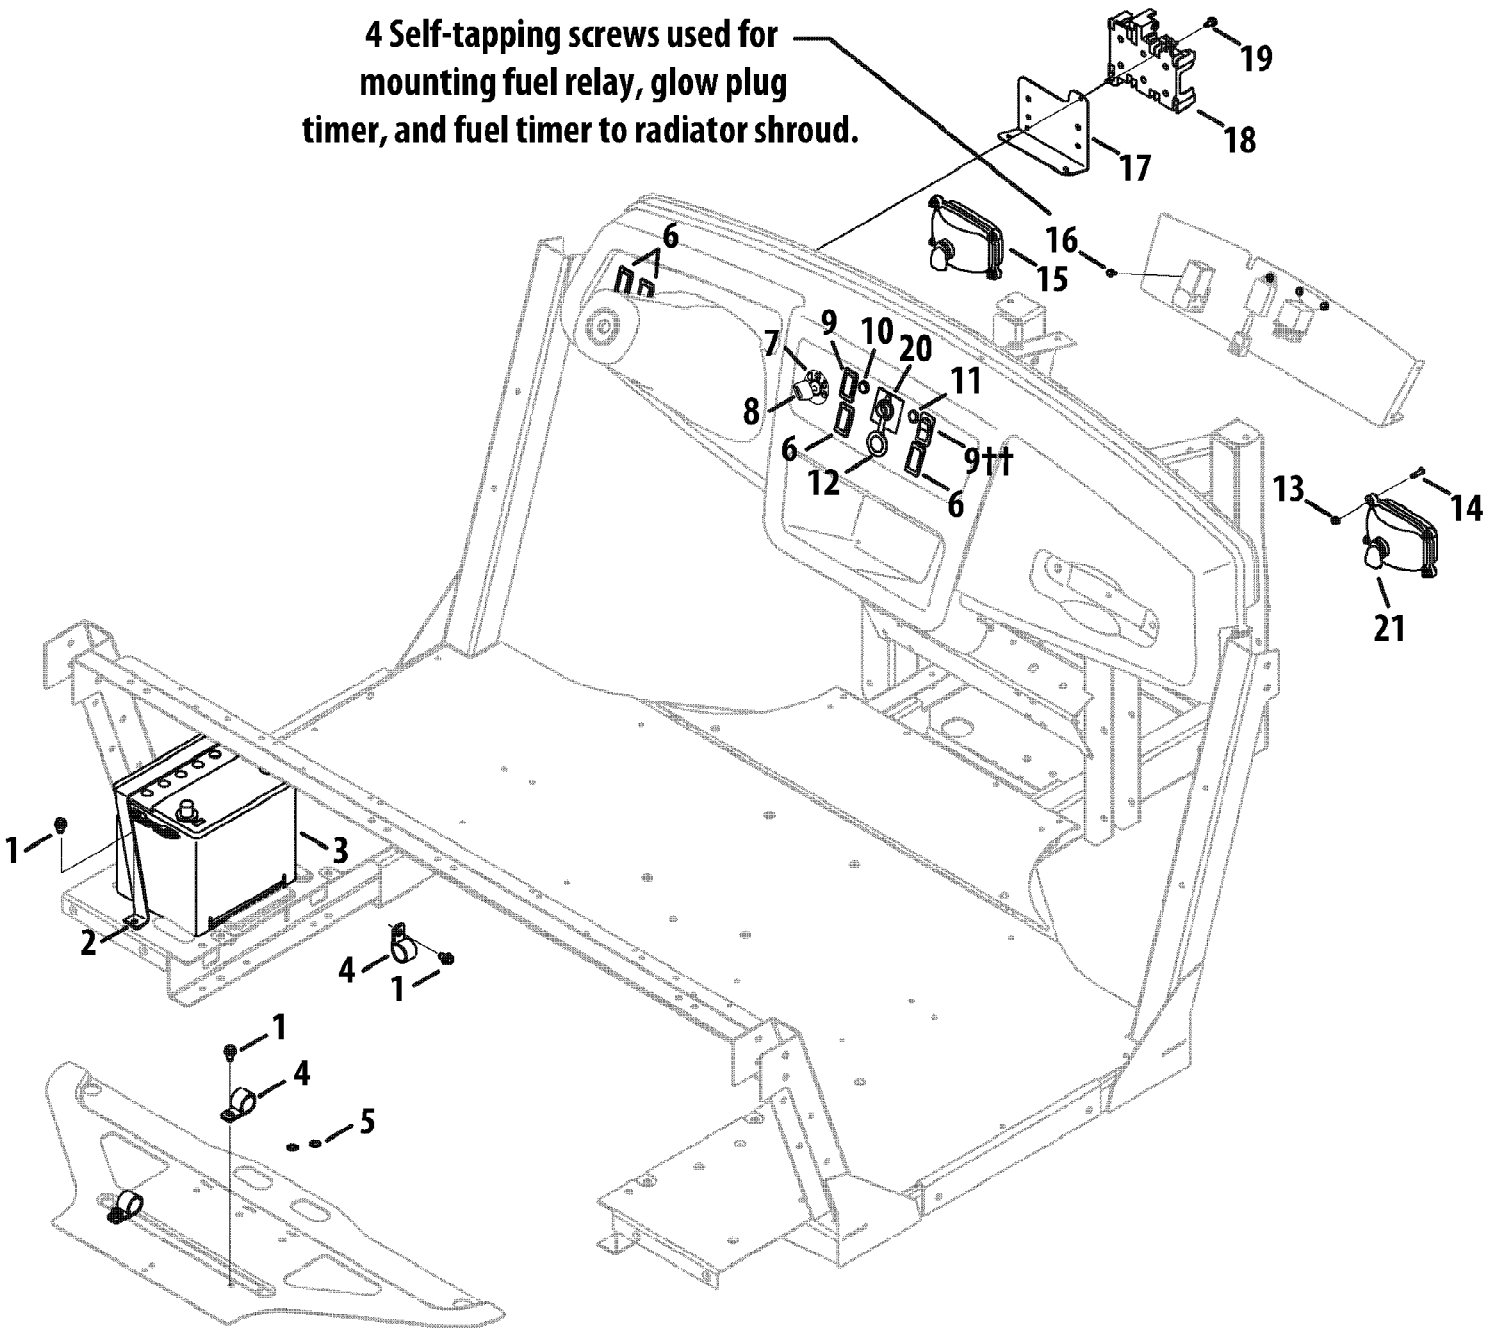

4 Self-tapping screws used for mounting fuel relay, glow plug timer, and fuel timer to radiator shroud.

Ref #	Part Number	Qty	S/P/F	Description
1	710-0607	1	/P	Screw, TT, 5/16-18 x .500
2	707-04870A-0637	1	/P	Bracket, Mt., Battery
3	925-04514	1	/P	Battery, 450 CCA Wet
4	726-0475	1		Clamp
5	736-0607	1	/P	Washer, Lock, 5/16 Diesel Units Only
6	731-04010	1		Panel, Plug, Switch
7	925-1741	1	/P	Switch, Key, 4 Pos. Delta
8	925-1745A	1	/P	Key, Delta, Plastic
9	725-04352	1		Switch, 4x4, Rocker If Equipped
10	925-04288	1	/P	Light, Ind., Yellow, LED Diesel Units Only
10	925-04530	1	/P	Lamp, Ind., Green, Incandescent Kohler EFI Units Only
11	925-04285	1	/P	Light, Ind., Red, LED Diesel Units Only
11	725-04660	1		Lamp, Ind., Red, Incandescent Kohler EFI Units Only
12	725-2003	1		Receptacle, Power, 12v
13	712-0161	1	/P	Nut, Hex Lock, #10-24
14	710-3009	1	/P	Screw, TT, #10-24 x .750
15	625-04036P	1	/P	Headlight Assembly (Incl. # 24)
16	710-0456	1		Screw, #10-16 x .500 Diesel Units Only
17	707-04811-0637	1	/P	Bracket, Fuse Mount
18	731-05490	1		Relay, Holder, 3-Way
19	710-0599	1	/P	Screw, TT, 1/4-20 x .500
20	925-04022B	1	/P	Meter, Ind., Hour Flat Face
21	925-3161A	1	/P	Head lamp Bulb
	725-3283	1		Engine Ground Wire If Equipped, Not Shown
	725-04625	1		Harness, Jumper, Neutral Switch (4x4) Not Shown
	725-04678	1		Harness, Jumper, Neutral Switch (4x2) Not Shown
	725-04840	1		Harness, Wire, Kohler Not Shown
	925-04891	1	/P	Harness, Wire, Kohler, EFI Kohler EFI Units Only,Not Shown
	725-04759	1		Harness, Wire, Yanmar Not Shown
	725-04758	1		Harness, Engine, Diesel, Yanmar Diesel Units Only,Not Shown
	735-04069A	1		Floor Mat, RH If Equipped,Not Shown
	735-04068A	1		Floor Mat, LH If Equipped,Not Shown
	925-04892	1	/P	Harness, Fuel Pump Not Shown
	725-04625	1		Harness, Neutral, Yanmar Not Shown